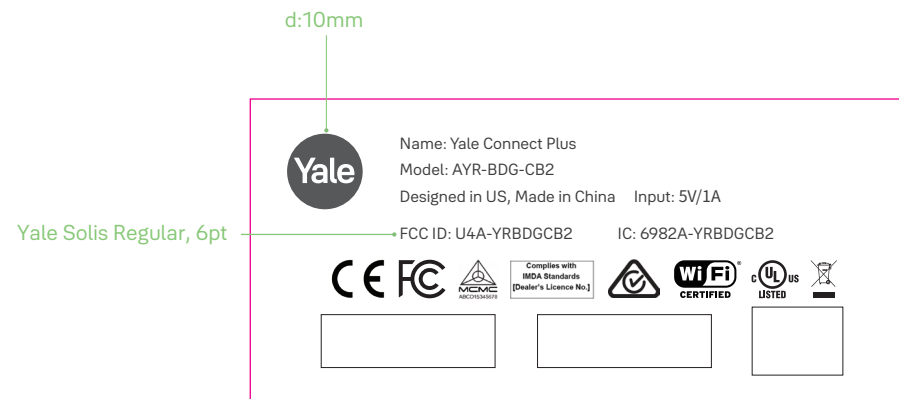

COLOR LEGEND	
Green	Indicators (not printed)
Magenta	Body Border (not printed)

REV	DATE
1	12/03/20
2	4/02/21
3	

DRAWING NAME
Artwork, Product Lable, Yale Connect Plus,US

DRAWING NO.
010-201203

DEFAULT TOLERANCES
 Decimal .X ± .25
 .XX ± .1

 **Color match**
 CMYK:C0 M0 Y0 K80

Unless otherwise specified, dimensions are in mm.

DRAWING BY
Dan Wang

DATE
12/03/20