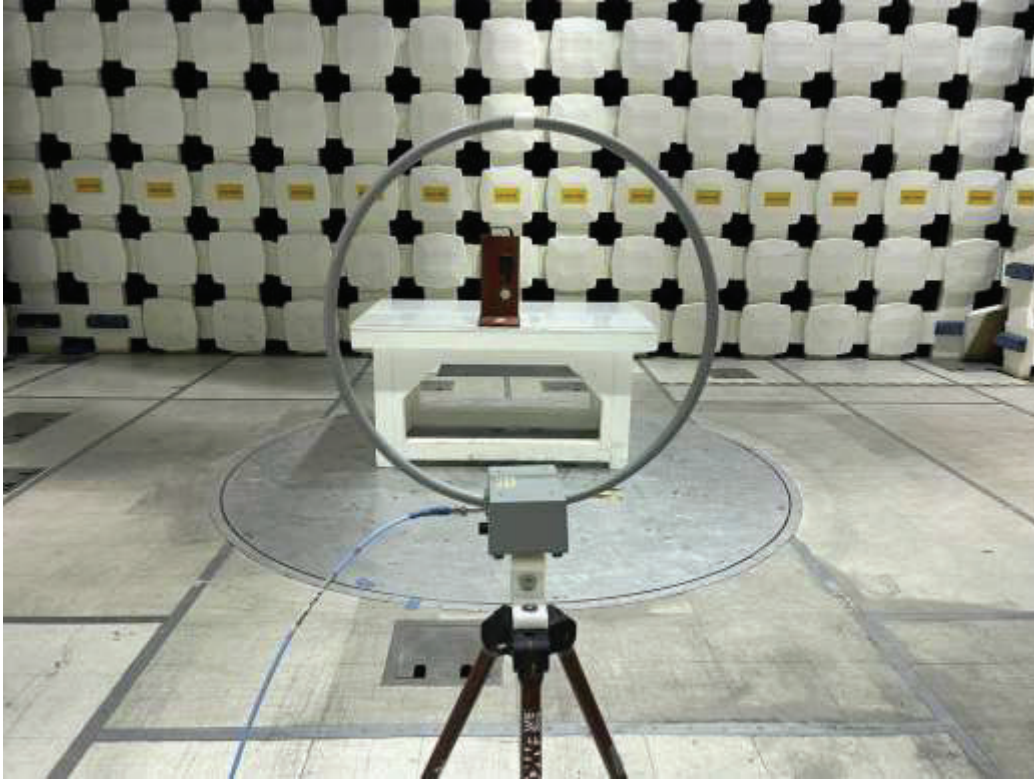

9.5 Setup Photographs:

BLE & Zigbee Test Setup (Plastic Enclosure)

BLE & Zigbee Test Setup (Metal Enclosure)

10.5 Setup Photographs:

125 kHz & 13.56 MHz RFID Test Setup (Plastic Enclosure)

125 kHz & 13.56 MHz RFID Test Setup (Metal Enclosure)