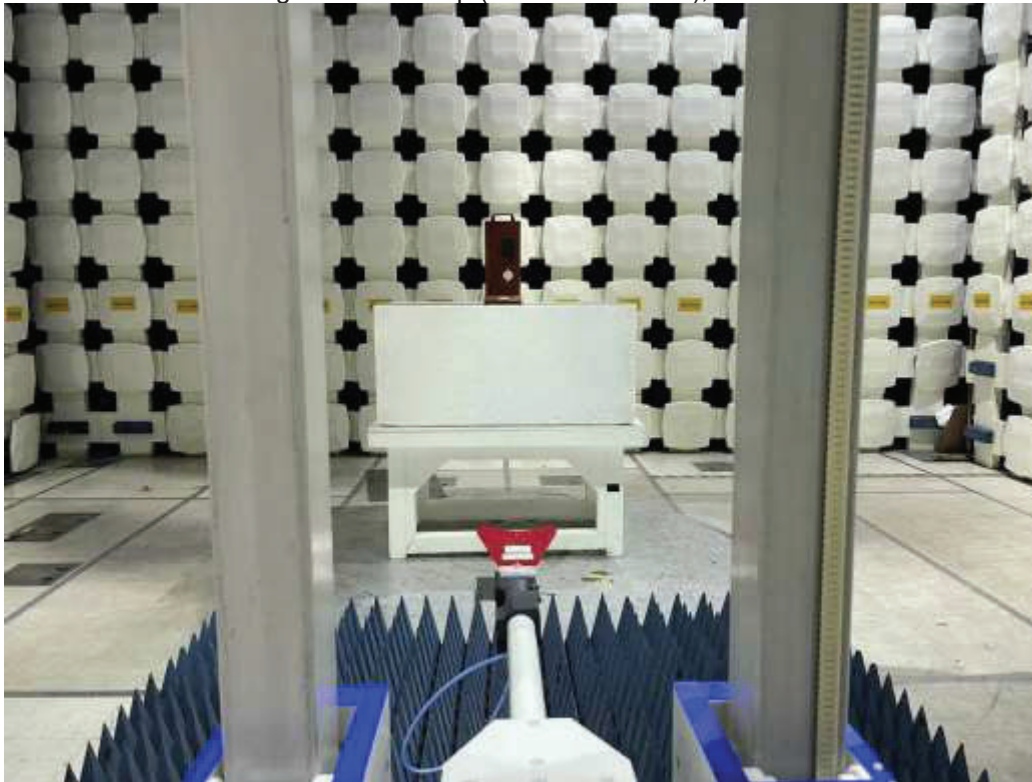

BLE & Zigbee Test Setup (Plastic Enclosure), RE 1-18 GHz