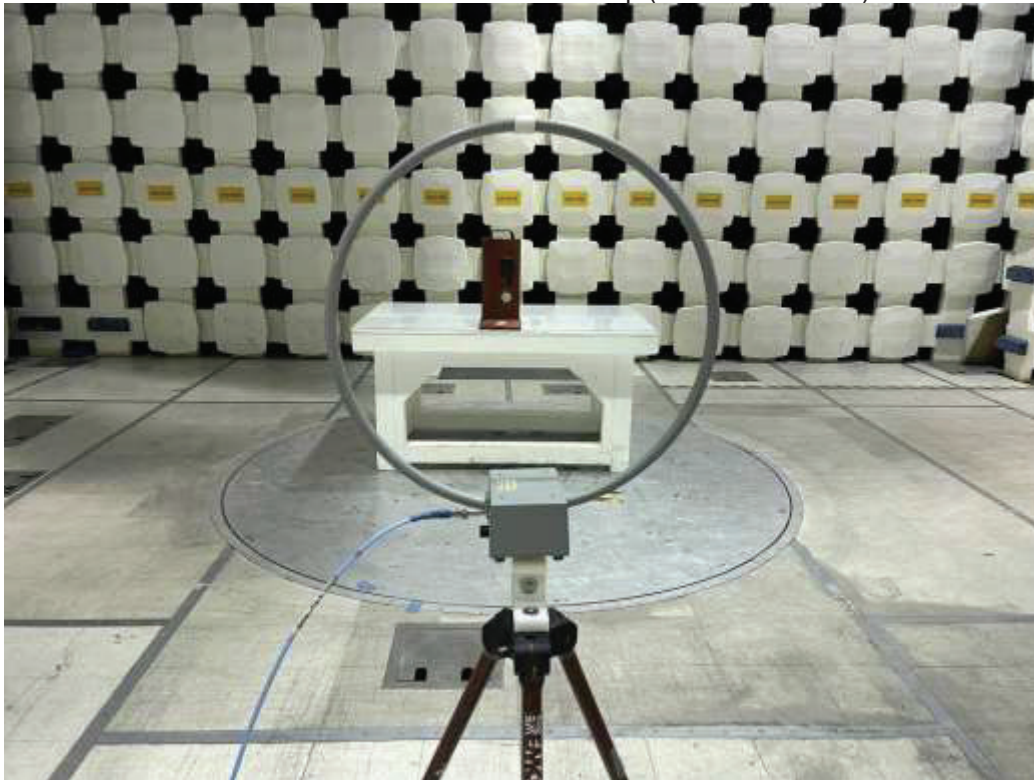

6.5 Setup Photographs:

BLE & Zigbee Test Setup (Plastic Enclosure)

BLE & Zigbee Test Setup (Metal Enclosure)

125 kHz & 13.56 MHz RFID Test Setup (Plastic Enclosure)

125 kHz & 13.56 MHz RFID Test Setup (Metal Enclosure)

7.5 Setup Photographs:

BLE & Zigbee Test Setup (Plastic Enclosure)

BLE & Zigbee Test Setup (Metal Enclosure)

8.5 Setup Photographs:

BLE & Zigbee Test Setup (Plastic Enclosure)

BLE & Zigbee Test Setup (Metal Enclosure)