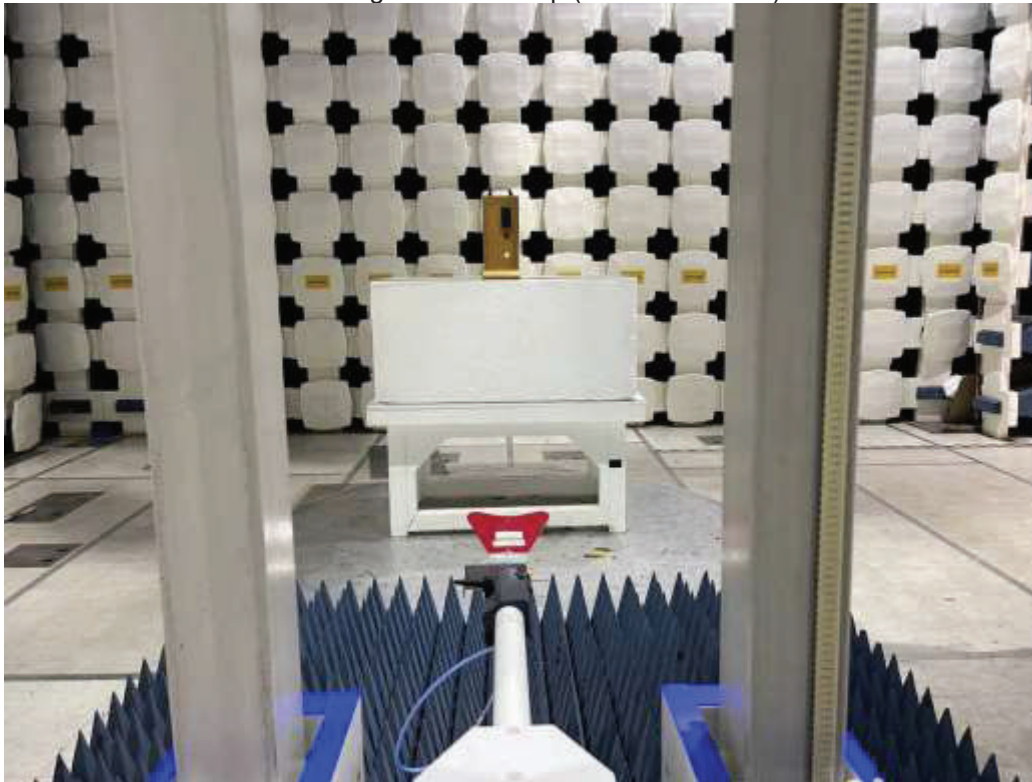

6.5 Setup Photographs:

BLE & Zigbee Test Setup (Plastic Enclosure)

BLE & Zigbee Test Setup (Metal Enclosure)

125 kHz & 13.56 MHz RFID Test Setup (Plastic Enclosure)

125 kHz & 13.56 MHz RFID Test Setup (Metal Enclosure)

7.5 Setup Photographs:

BLE & Zigbee Test Setup (Plastic Enclosure)

BLE & Zigbee Test Setup (Metal Enclosure)

8.5 Setup Photographs:

BLE & Zigbee Test Setup (Plastic Enclosure)

BLE & Zigbee Test Setup (Metal Enclosure)