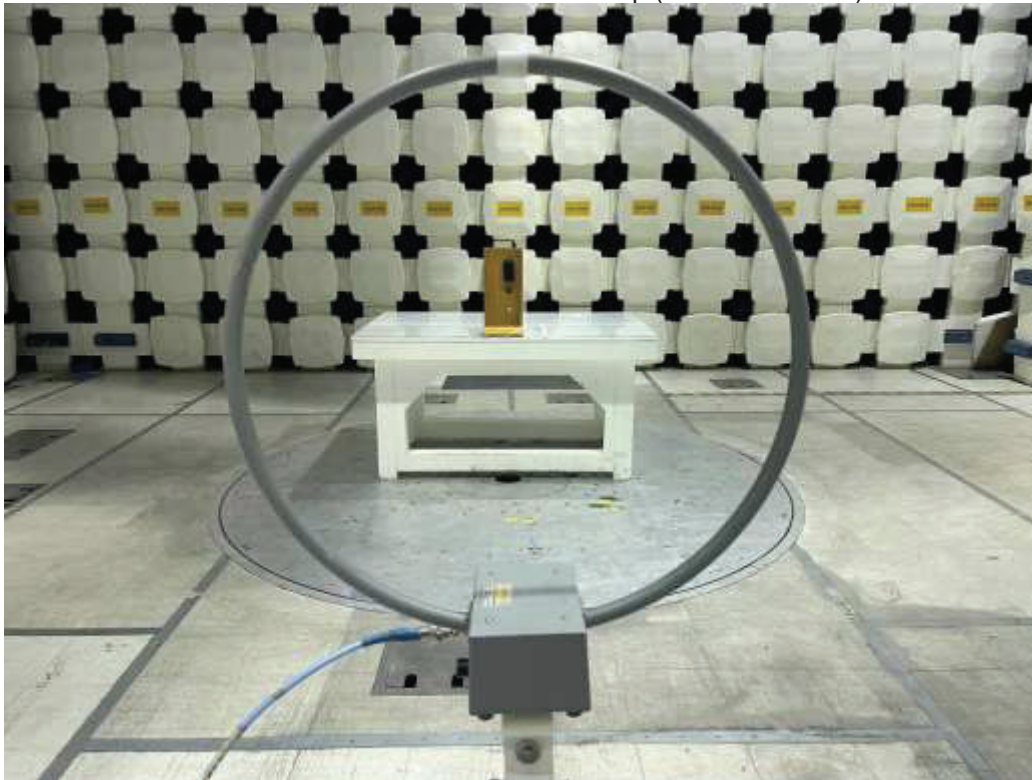

7.5 Setup Photographs:

BLE & Zigbee Test Setup (Plastic Enclosure)

BLE & Zigbee Test Setup (Metal Enclosure)

8.5 Setup Photographs:

BLE & Zigbee Test Setup (Plastic Enclosure)

BLE & Zigbee Test Setup (Metal Enclosure)

9.5 Setup Photographs:

BLE & Zigbee Test Setup (Plastic Enclosure)

BLE & Zigbee Test Setup (Metal Enclosure)

10.5 Setup Photographs:

125 kHz & 13.56 MHz RFID Test Setup (Plastic Enclosure)

125 kHz & 13.56 MHz RFID Test Setup (Metal Enclosure)

BLE & Zigbee Test Setup (Plastic Enclosure), RE 30-1000 MHz

BLE & Zigbee Test Setup (Plastic Enclosure), RE 1-18 GHz

BLE & Zigbee Test Setup (Plastic Enclosure), RE 18-25 GHz

BLE & Zigbee Test Setup (Metal Enclosure), RE 30-1000 MHz