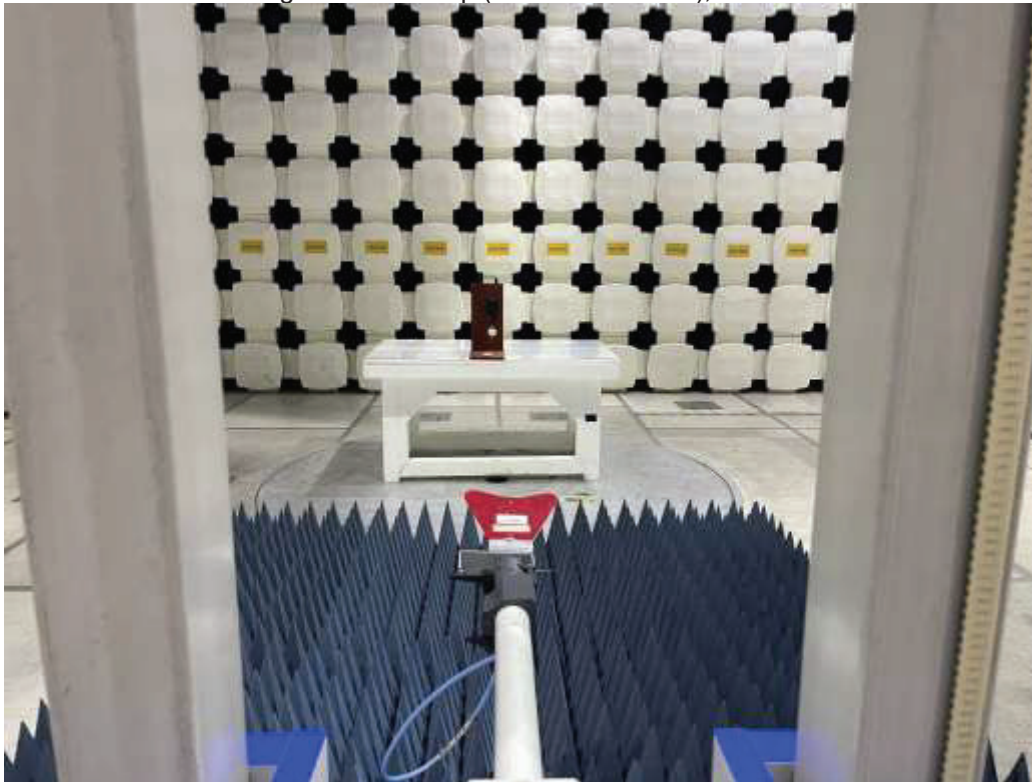

BLE & Zigbee Test Setup (Metal Enclosure), RE 1-18 GHz

BLE & Zigbee (Plastic Enclosure), RE 18-25 GHz

BLE & Zigbee (Metal Enclosure), RE 18-25 GHz

11.5 Setup Photographs:

BLE & Zigbee Test Setup (Plastic Enclosure), RE 30-1000 MHz

BLE & Zigbee Test Setup (Metal Enclosure), RE 30-1000 MHz

BLE & Zigbee Test Setup (Plastic Enclosure), RE 1-13 GHz

BLE & Zigbee Test Setup (Metal Enclosure), RE 1-13 GHz