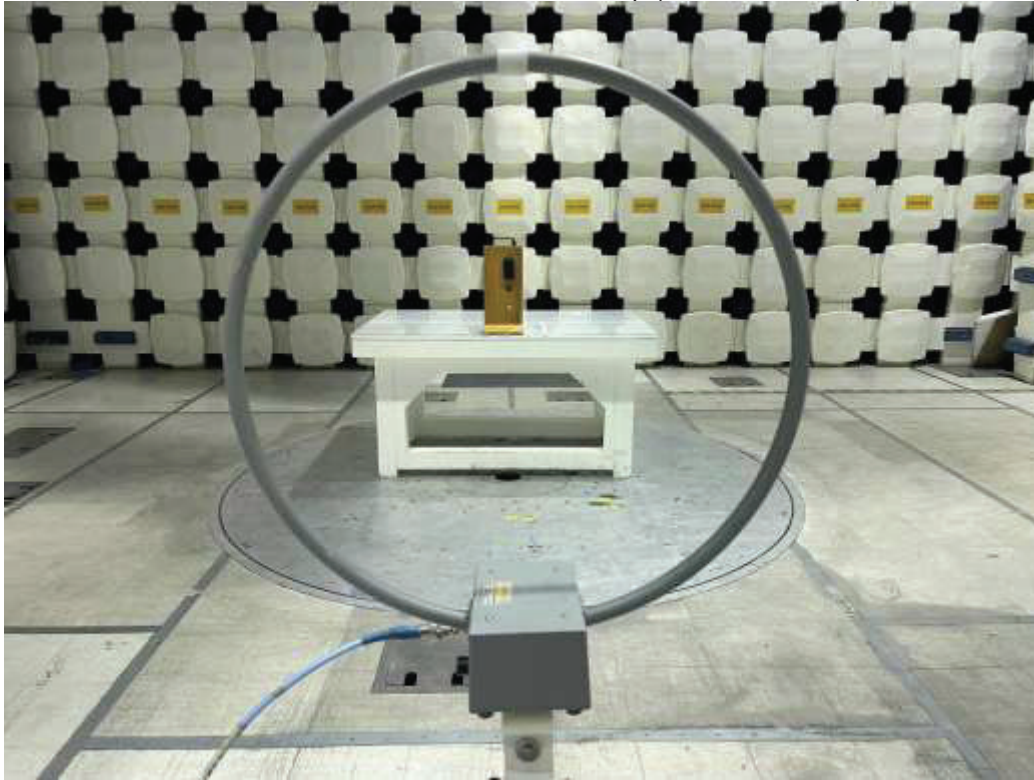

6.5 Setup Photographs:

BLE & Zigbee Test Setup (Plastic Enclosure)

BLE & Zigbee Test Setup (Metal Enclosure)

125 kHz & 13.56 MHz RFID Test Setup (Plastic Enclosure)

125 kHz & 13.56 MHz RFID Test Setup (Metal Enclosure)

7.5 Setup Photographs:

BLE & Zigbee Test Setup (Plastic Enclosure)

BLE & Zigbee Test Setup (Metal Enclosure)

8.5 Setup Photographs:

BLE & Zigbee Test Setup (Plastic Enclosure)

BLE & Zigbee Test Setup (Metal Enclosure)