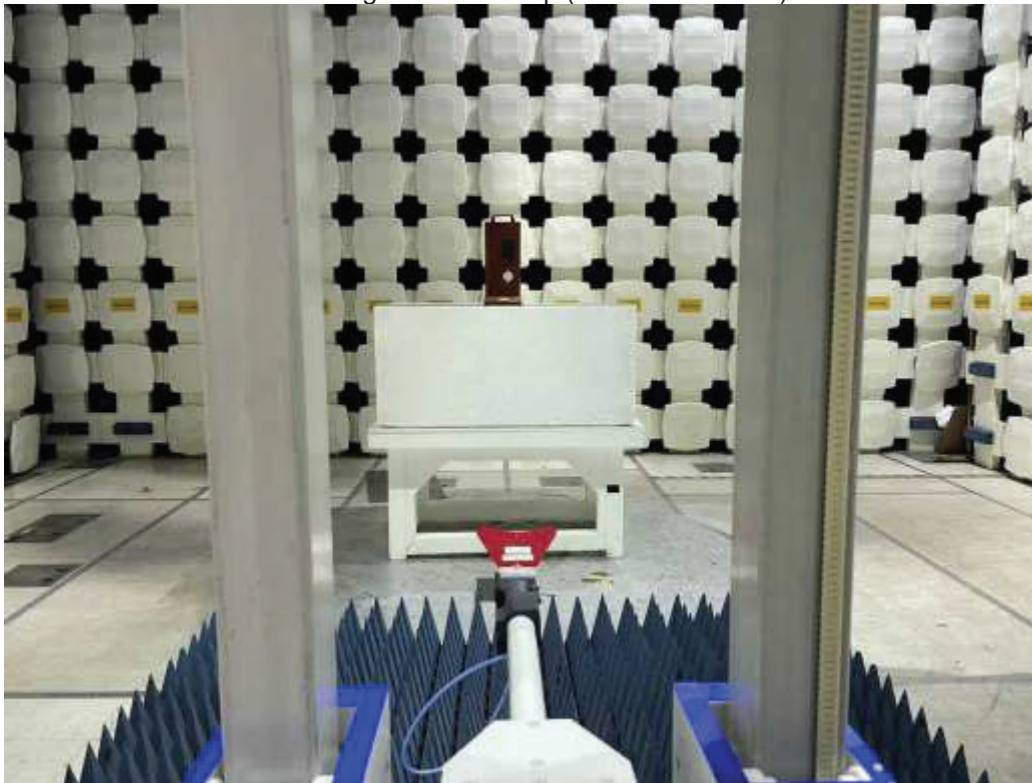

6.5 Setup Photographs:

BLE & Zigbee Test Setup (Plastic Enclosure)

BLE & Zigbee Test Setup (Metal Enclosure)

125 kHz & 13.56 MHz RFID Test Setup (Plastic Enclosure)

125 kHz & 13.56 MHz RFID Test Setup (Metal Enclosure)

7.5 Setup Photographs:

BLE & Zigbee Test Setup (Plastic Enclosure)

BLE & Zigbee Test Setup (Metal Enclosure)

8.5 Setup Photographs:

BLE & Zigbee Test Setup (Plastic Enclosure)

BLE & Zigbee Test Setup (Metal Enclosure)