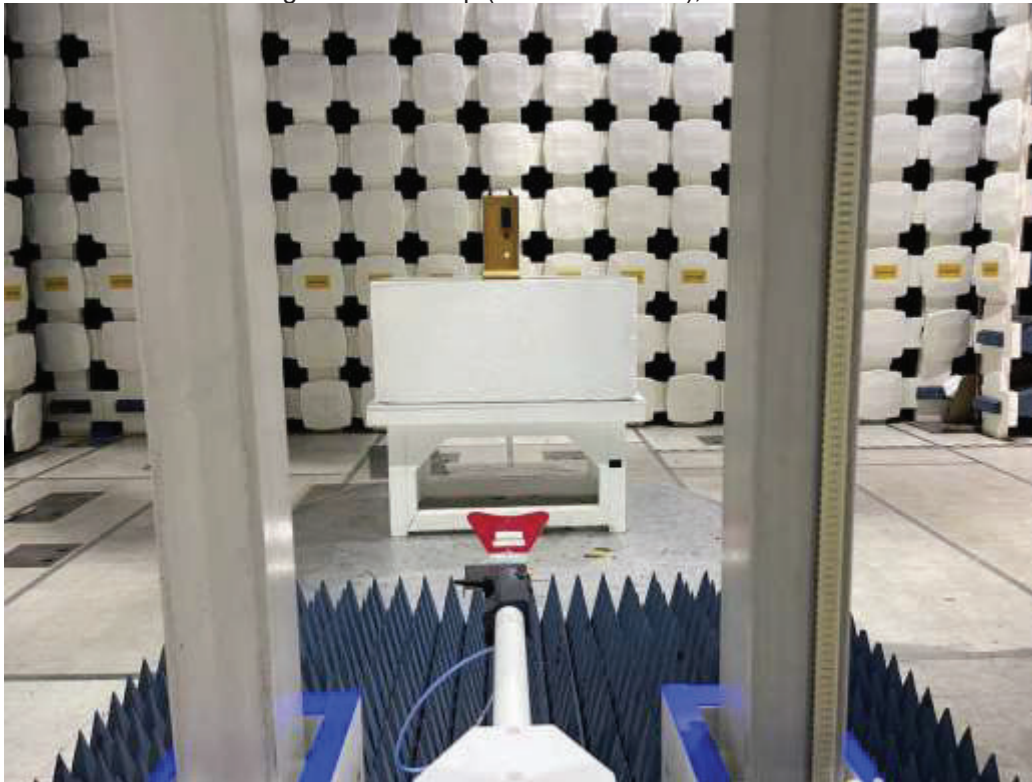

BLE & Zigbee Test Setup (Metal Enclosure), RE 1-18 GHz