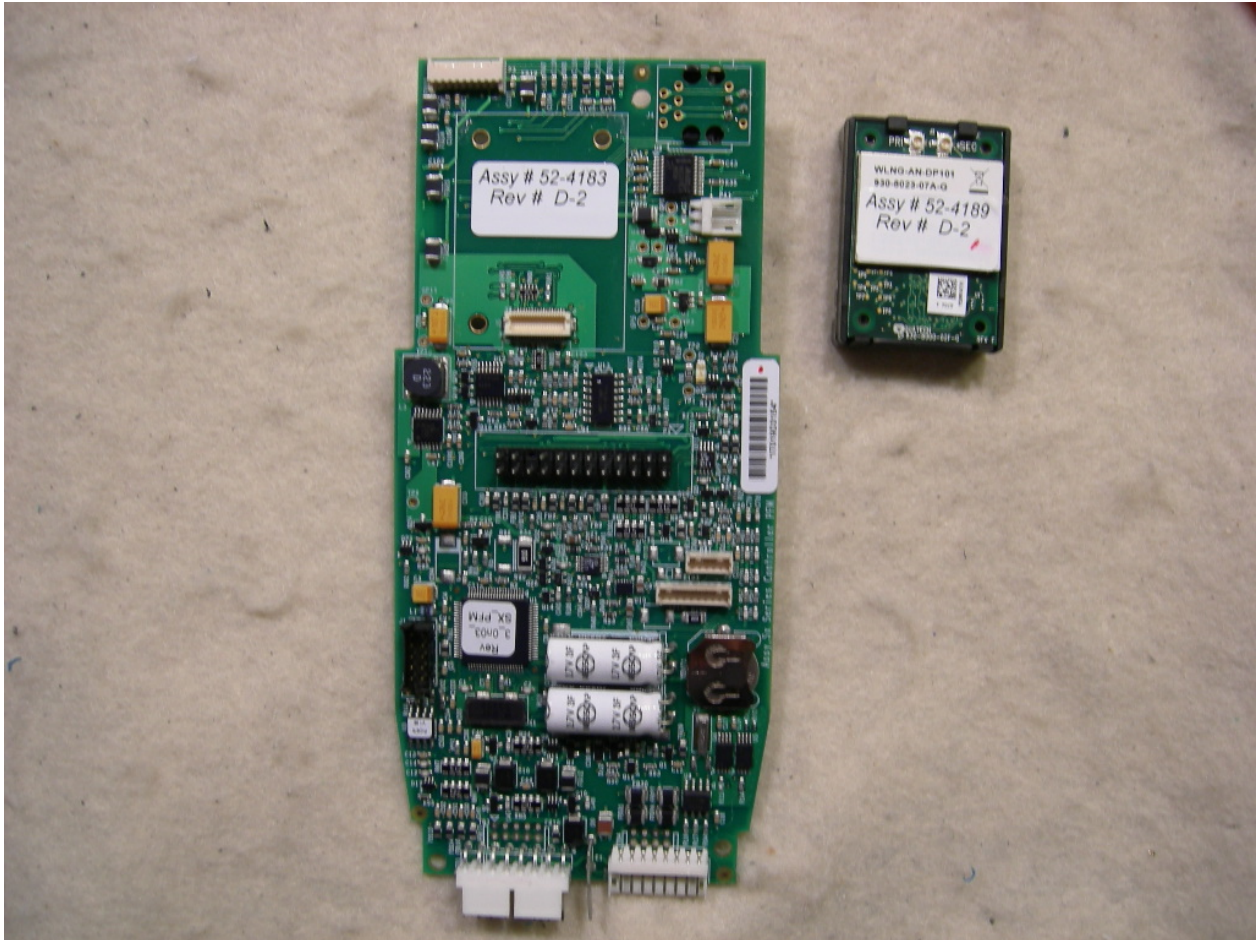

Excellence in Compliance Testing

Certification Exhibit

**FCC ID: U4A-SCYICLS0
IC: 6982A-SCYICLS0**

**FCC Rule Part: 15.225
IC Specification: RSS-210**

ACS Report Number: 10-0199.W06.11.A

Manufacturer: Assa Abloy, Inc.
Model(s): S1-IA/IK, S2-IA/IK

Internal Photos

Figure 1: S1 Series

Figure 2: S1 Series

Figure 3: S1 Series

Figure 4: S1 Series

Figure 5: S1 Series

Figure 6: S1 Series

Figure 7: S1 Series

Figure 8: S1 Series

Figure 9: S2 Series

Figure 10: S2 Series

Figure 11: S2 Series

Figure 12: S2 Series

Figure 13: S2 Series

Figure 14: S2 Series

Figure 15: S2 Series