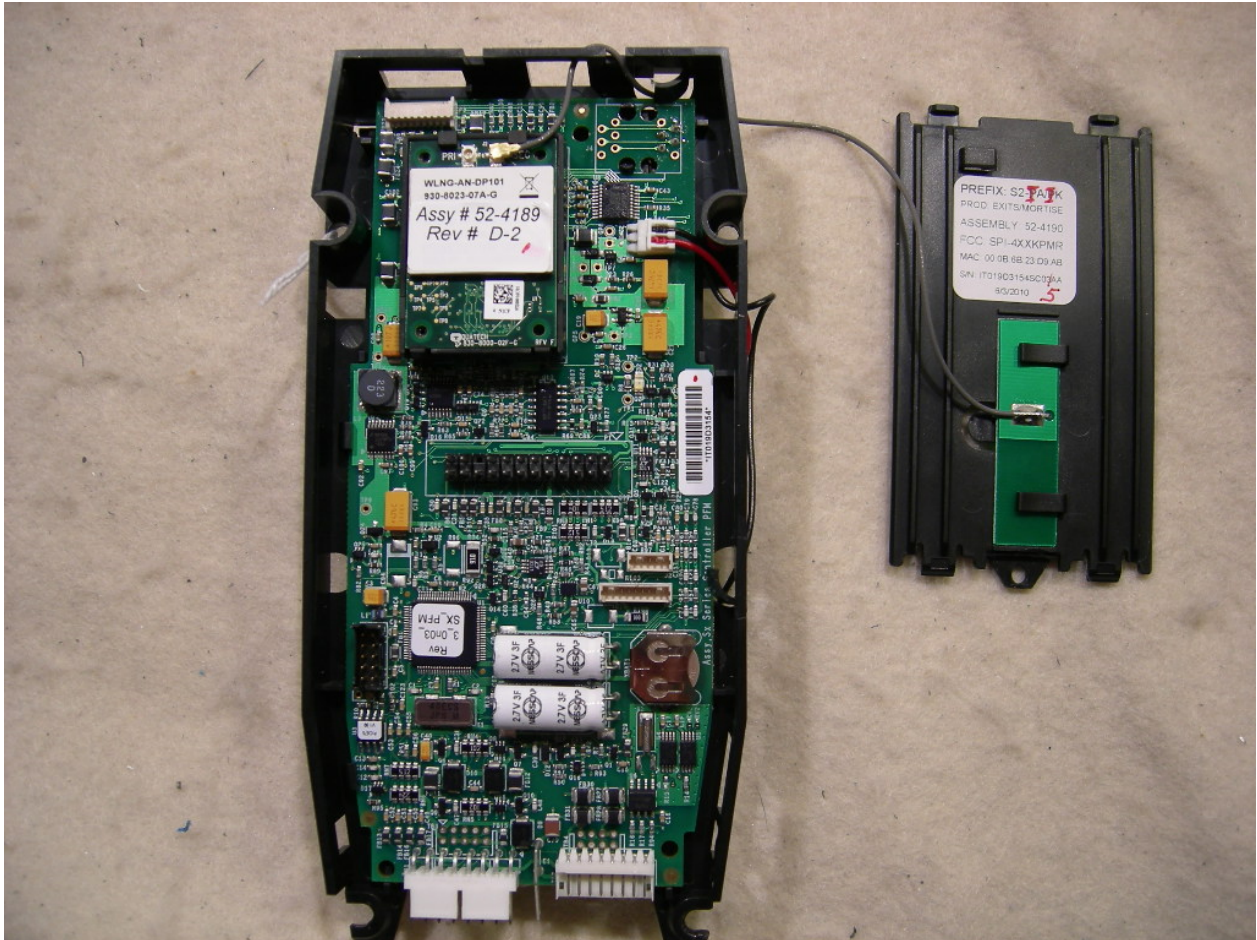

Excellence in Compliance Testing

Certification Exhibit

**FCC ID: U4A-SCYICLS0
IC: 6982A-SCYICLS0**

**FCC Rule Part: 15.225
IC Specification: RSS-210**

ACS Report Number: 10-0199.W06.11.A

Manufacturer: Assa Abloy, Inc.
Model(s): S1-IA/IK, S2-IA/IK

Figure 8: S1 Series

Figure 9: S2 Series

Figure 10: S2 Series

Figure 11: S2 Series

Figure 12: S2 Series

Figure 13: S2 Series

Figure 14: S2 Series

Figure 15: S2 Series