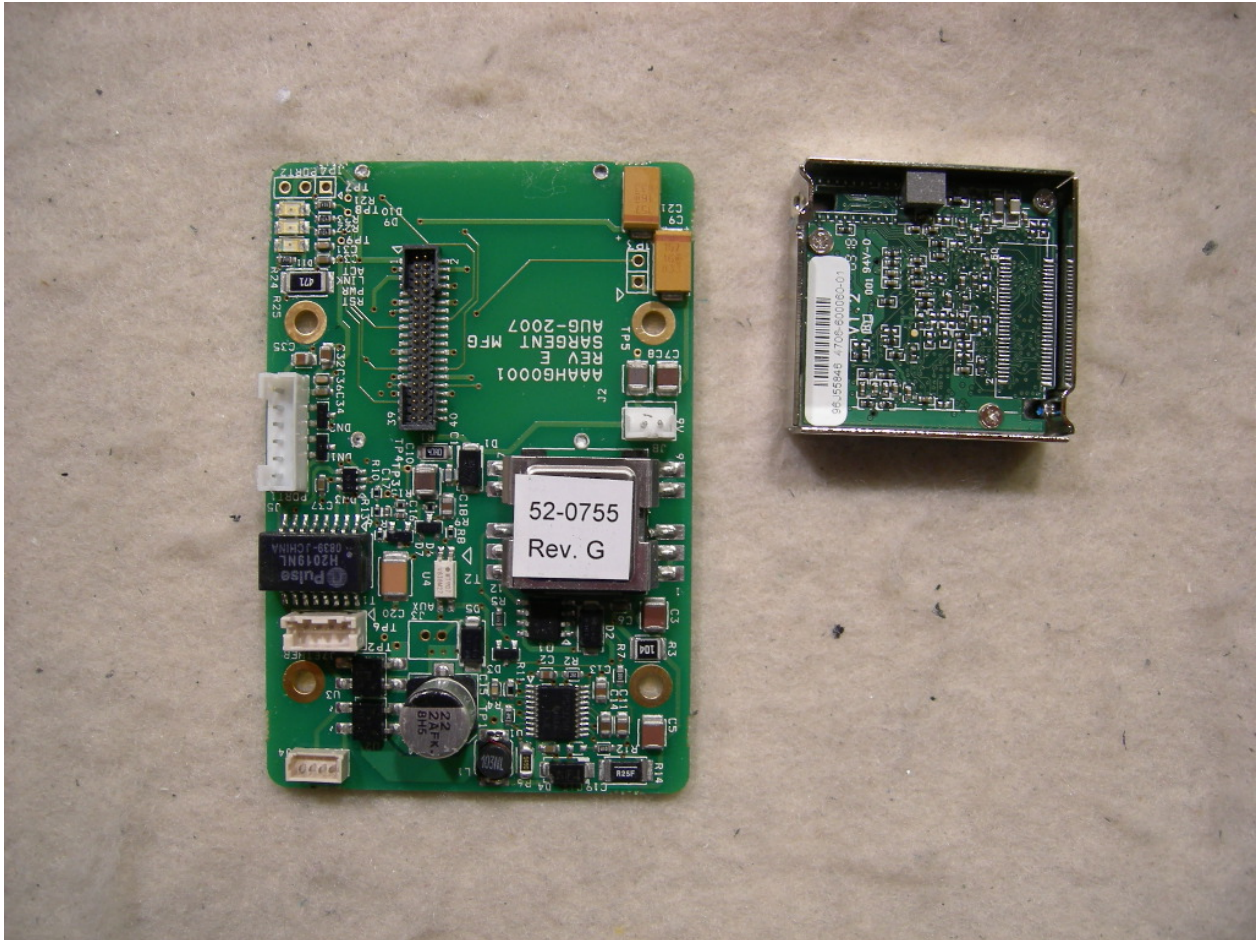

Excellence in Compliance Testing

Certification Exhibit

**FCC ID: U4A-SCYICLS0
IC: 6982A-SCYICLS0**

**FCC Rule Part: 15.225
IC Specification: RSS-210**

ACS Report Number: 10-0199.W06.11.A

Manufacturer: Assa Abloy, Inc.
Model(s): S1-IA/IK, S2-IA/IK

Internal Photos

Figure 1: S1 Series

Figure 2: S1 Series

Figure 3: S1 Series

Figure 4: S1 Series

Figure 5: S1 Series

Figure 6: S1 Series

Figure 7: S1 Series

Figure 8: S1 Series

Figure 9: S2 Series

Figure 10: S2 Series

Figure 11: S2 Series

Figure 12: S2 Series

Figure 13: S2 Series

Figure 14: S2 Series

Figure 15: S2 Series