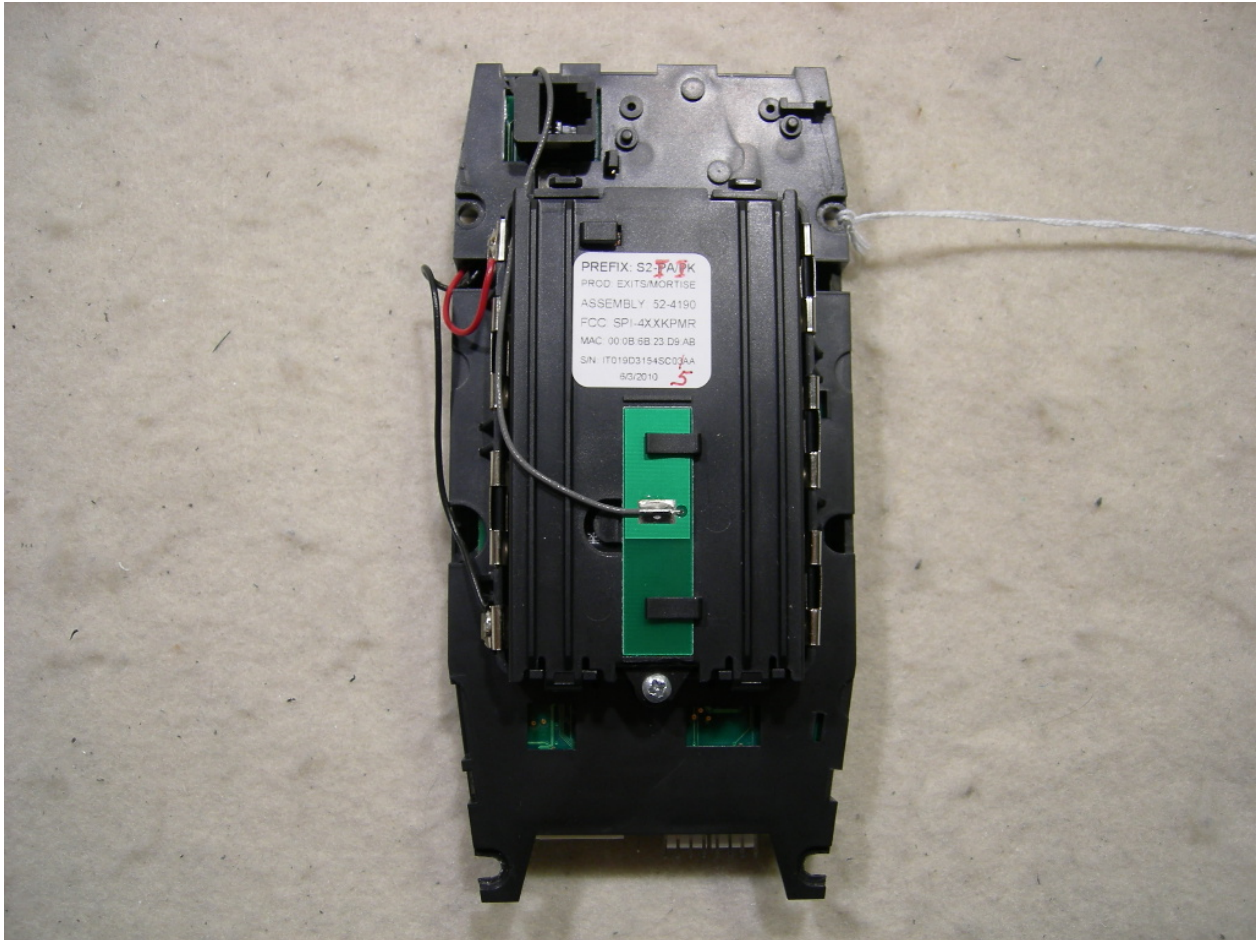

Excellence in Compliance Testing

Certification Exhibit

**FCC ID: U4A-SCYICLS0
IC: 6982A-SCYICLS0**

**FCC Rule Part: 15.225
IC Specification: RSS-210**

ACS Report Number: 10-0199.W06.11.A

Manufacturer: Assa Abloy, Inc.
Model(s): S1-IA/IK, S2-IA/IK

Figure 8: S1 Series

Figure 9: S2 Series

Figure 10: S2 Series

Figure 11: S2 Series

Figure 12: S2 Series

Figure 13: S2 Series

Figure 14: S2 Series

Figure 15: S2 Series