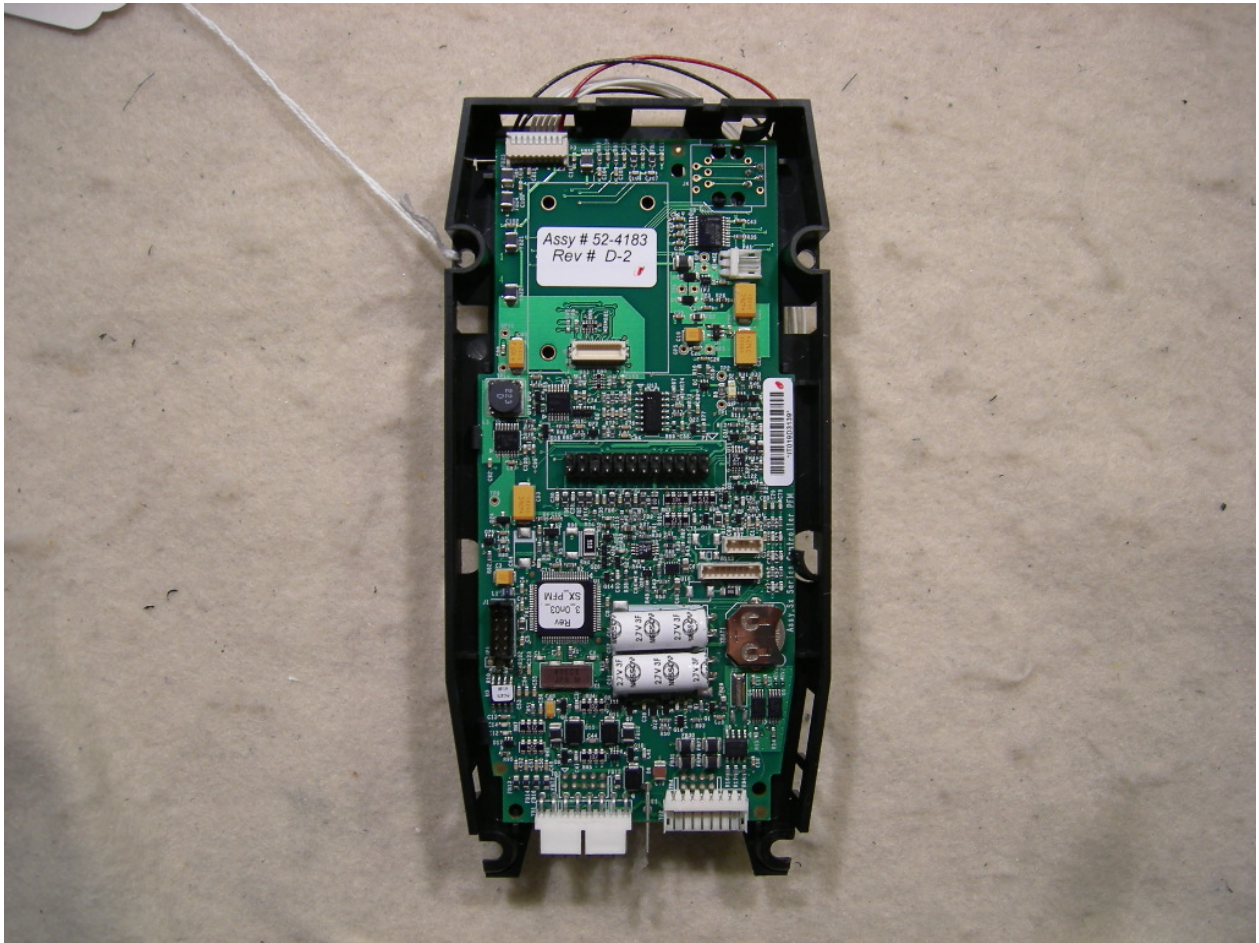

Excellence in Compliance Testing

Certification Exhibit

**FCC ID: U4A-SCYICLS0
IC: 6982A-SCYICLS0**

**FCC Rule Part: 15.225
IC Specification: RSS-210**

ACS Report Number: 10-0199.W06.11.A

Manufacturer: Assa Abloy, Inc.
Model(s): S1-IA/IK, S2-IA/IK

Internal Photos

Figure 1: S1 Series

Figure 2: S1 Series

Figure 3: S1 Series

Figure 4: S1 Series

Figure 5: S1 Series

Figure 6: S1 Series

Figure 7: S1 Series

Figure 8: S1 Series

Figure 9: S2 Series

Figure 10: S2 Series

Figure 11: S2 Series

Figure 12: S2 Series

Figure 13: S2 Series

Figure 14: S2 Series

Figure 15: S2 Series