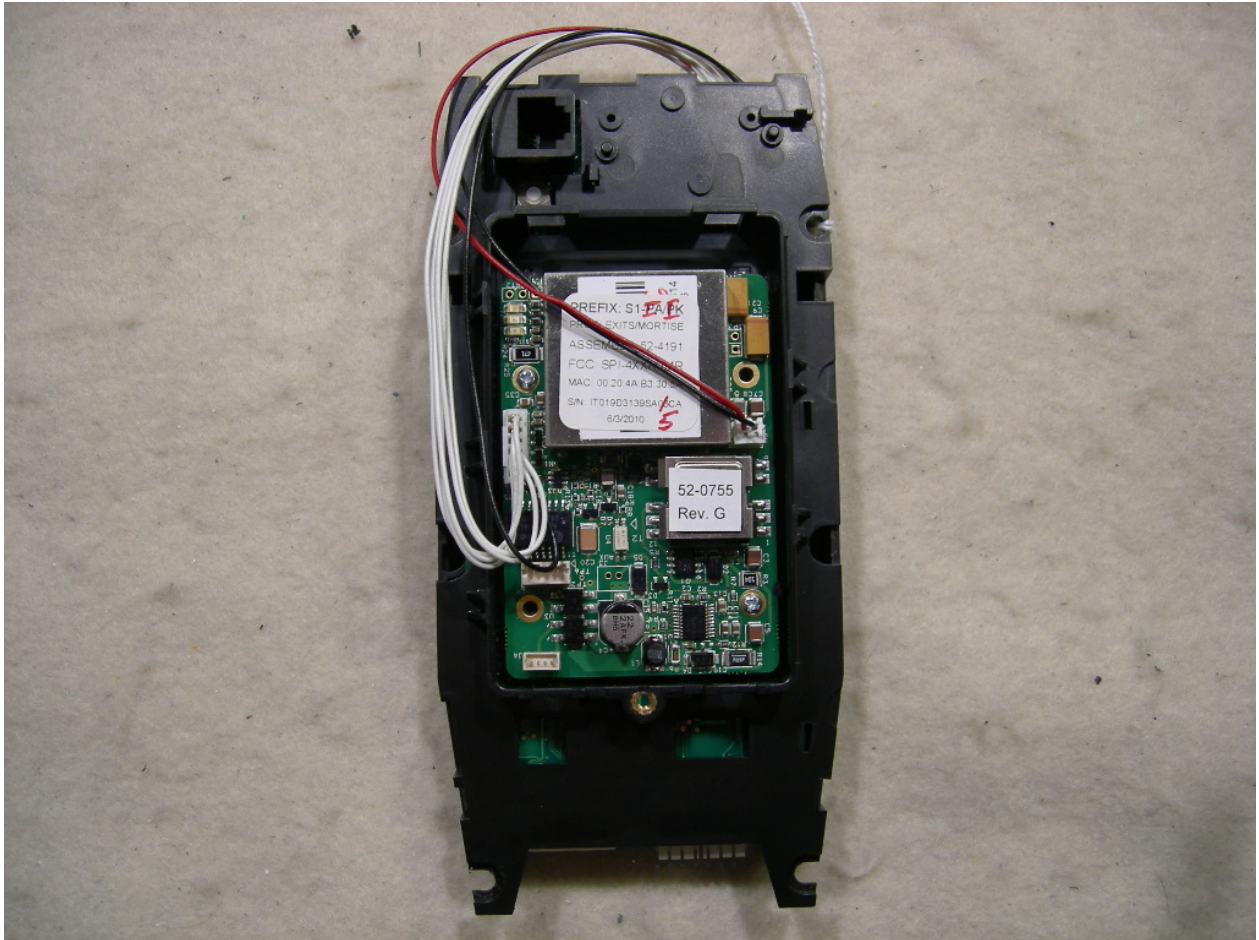

Excellence in Compliance Testing

Certification Exhibit

**FCC ID: U4A-SCYICLS0
IC: 6982A-SCYICLS0**

**FCC Rule Part: 15.225
IC Specification: RSS-210**

ACS Report Number: 10-0199.W06.11.A

Manufacturer: Assa Abloy, Inc.
Model(s): S1-IA/IK, S2-IA/IK

Internal Photos

Figure 1: S1 Series

Figure 2: S1 Series

Figure 3: S1 Series

Figure 4: S1 Series

Figure 5: S1 Series

Figure 6: S1 Series

Figure 7: S1 Series