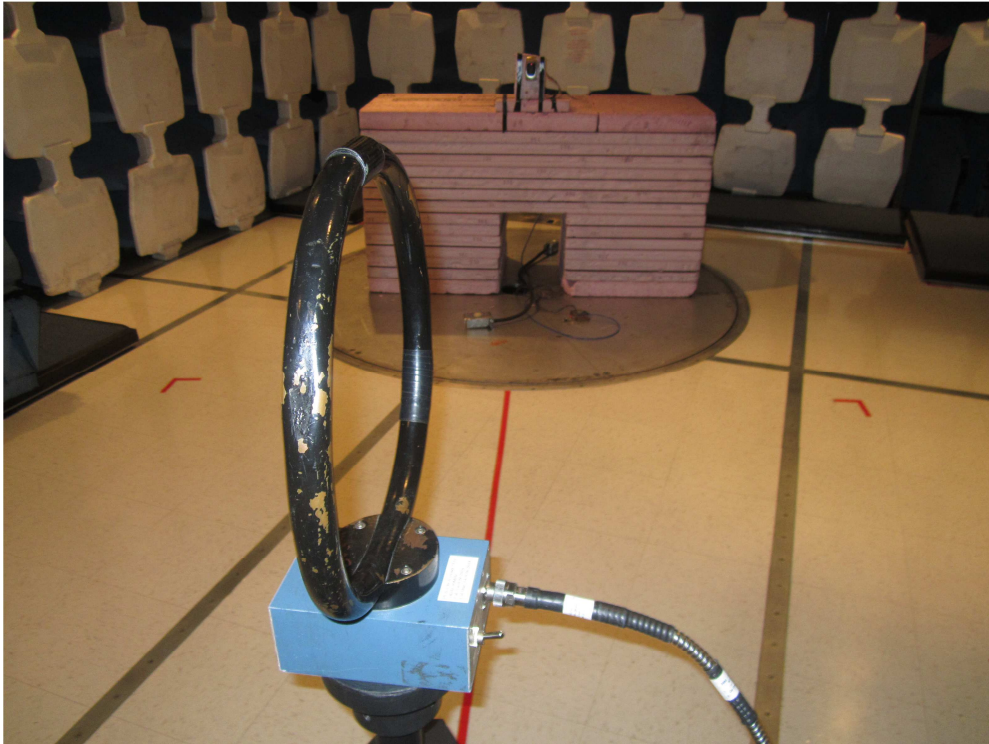

FCC ID: U4A-SCSEHF
IC: 6982A-SCSEHF

H2SE Cylindrical

FCC ID: U4A-SCSEHF
IC: 6982A-SCSEHF

FCC ID: U4A-SCSEHF
IC: 6982A-SCSEHF

FCC ID: U4A-SCSEHF
IC: 6982A-SCSEHF

FCC ID: U4A-SCSEHF
IC: 6982A-SCSEHF

H2SE Mortise