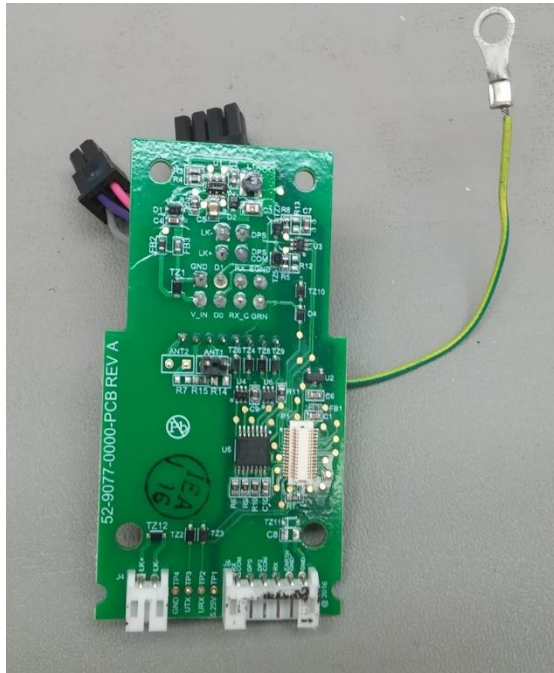

Internal PCB Picture of Controller without SE32 module installed.

Mortise and Cylindrical/Exits

Front