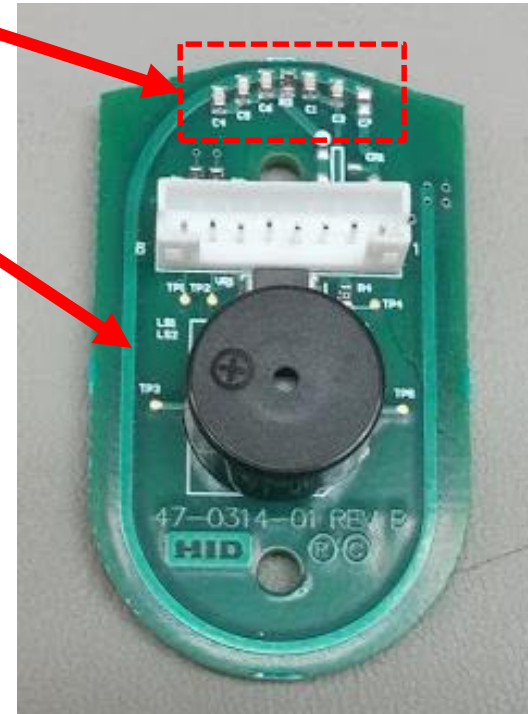

# Internal PCB Picture Antenna both models: Mortise and Cylindrical/Exits

Tuning Components

Front

13.56MHz  
Antenna

Back