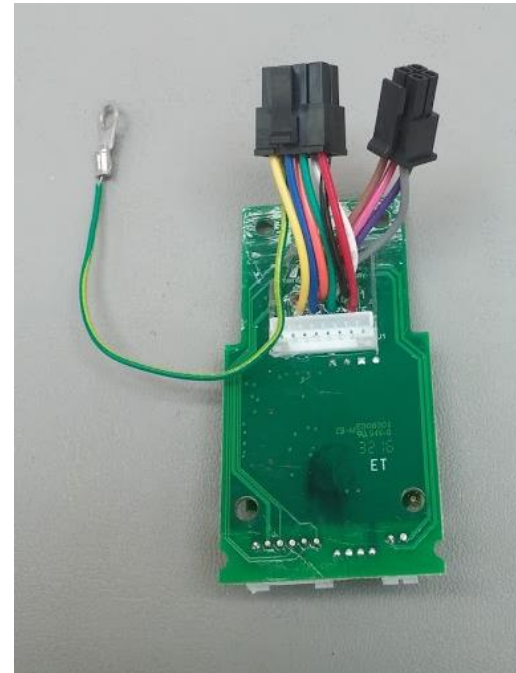

Internal PCB Picture of Controller without SE32 module installed.

Mortise and Cylindrical/Exits

Back