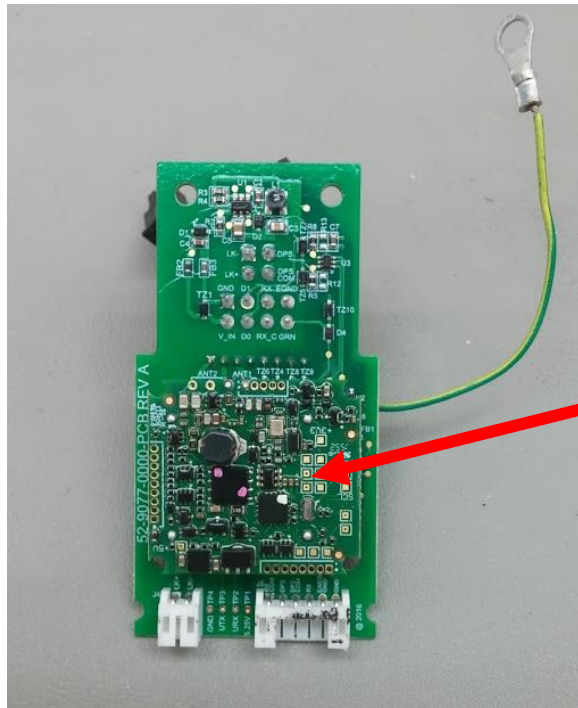

# Internal PCB Picture Antenna both models: Mortise and Cylindrical/Exits

Tuning Components

Front

13.56MHz  
Antenna

Back

# Internal PCB Picture of Controller with SE32 module installed. Mortise and Cylindrical/Exits

Front

HID SE32  
module

Back