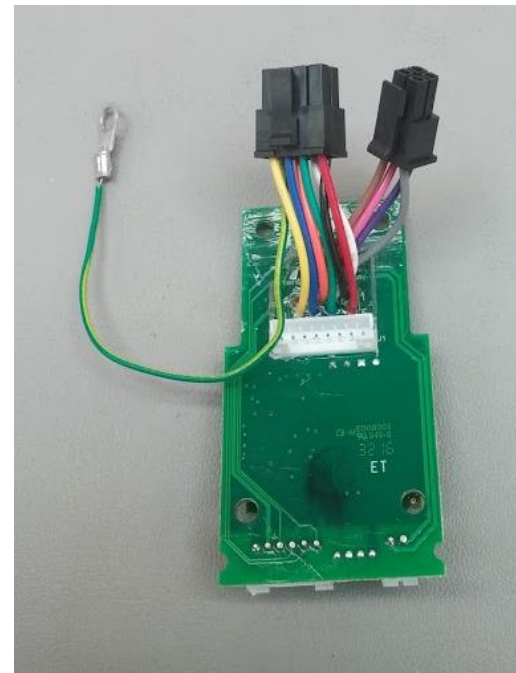

# Internal PCB Picture Antenna both models: Mortise and Cylindrical/Exits

Tuning Components

Front

13.56MHz  
Antenna

Back

# Internal PCB Picture of Controller with SE32 module installed. Mortise and Cylindrical/Exits

Front

HID SE32  
module

Back

# Internal PCB Picture of Controller without SE32 module installed.