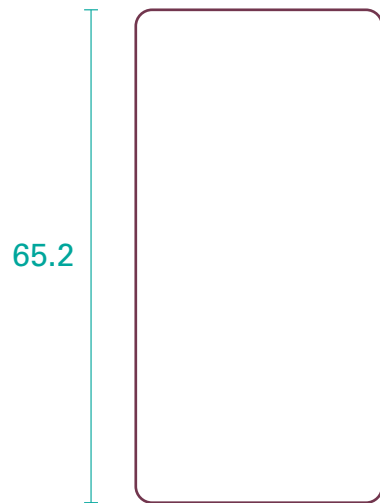

File Name: 53831 Enclosure v1
Production: Paul Milligan
Date: 07/24/20
PM: Matt Henson

NEW ART

SILKSCREEN
PMS 430C

PRODUCT MARKINGS:
Enclosure & Yoke

H- 105.008 mm
W- 60.007 mm
D- 45.191 mm

JASCO®

COMMENTS: Z-Wave product, Jasco

Model no: 53831 / ZW5314

The silkscreen copy is aligned to the center of
the body

Housing

32.6 mm

Housing Back View