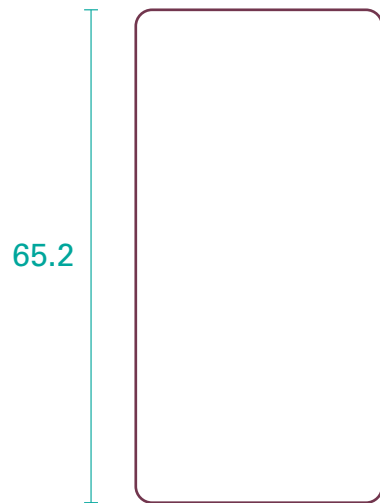

**File Name:** 53829 Enclosure v1  
**Production:** Paul Milligan  
**Date:** 07/24/20  
**PM:** Matt Henson

NEW ART

SILKSCREEN  
PMS 430C

PRODUCT MARKINGS:  
**Enclosure & Yoke**

H- 105.008 mm  
W- 60.007 mm  
D- 45.191 mm

JASCO®

COMMENTS: Z-Wave product, Jasco

Model no: 53829 / ZW5313

The silkscreen copy is aligned to the center of  
the body

Housing

32.6 mm

Housing Back View