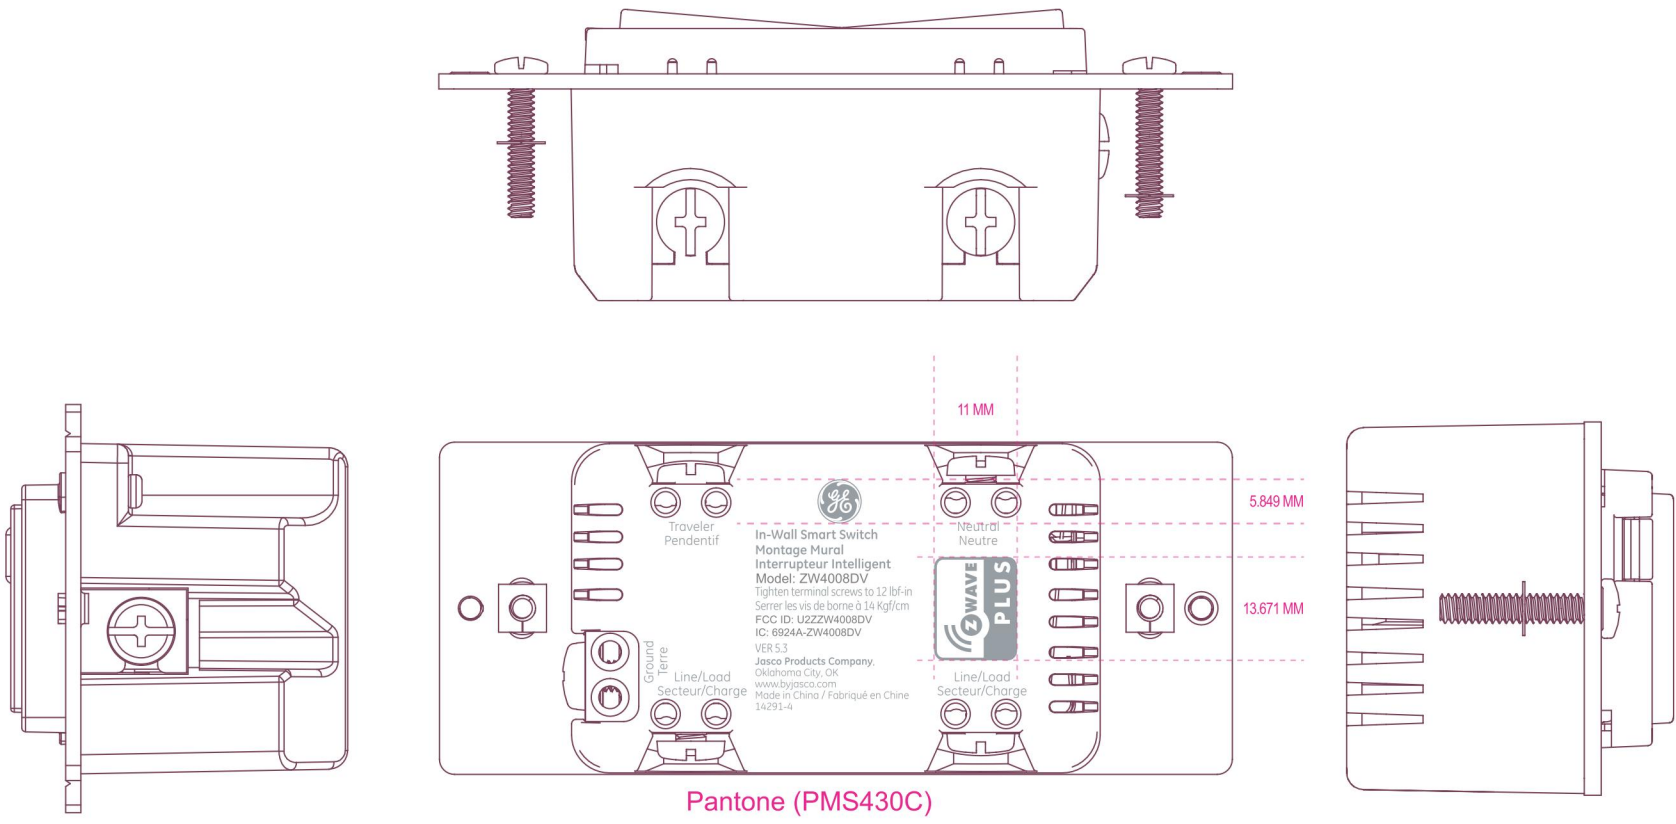

Model no: ZW4008DV

Date code label

Engraving