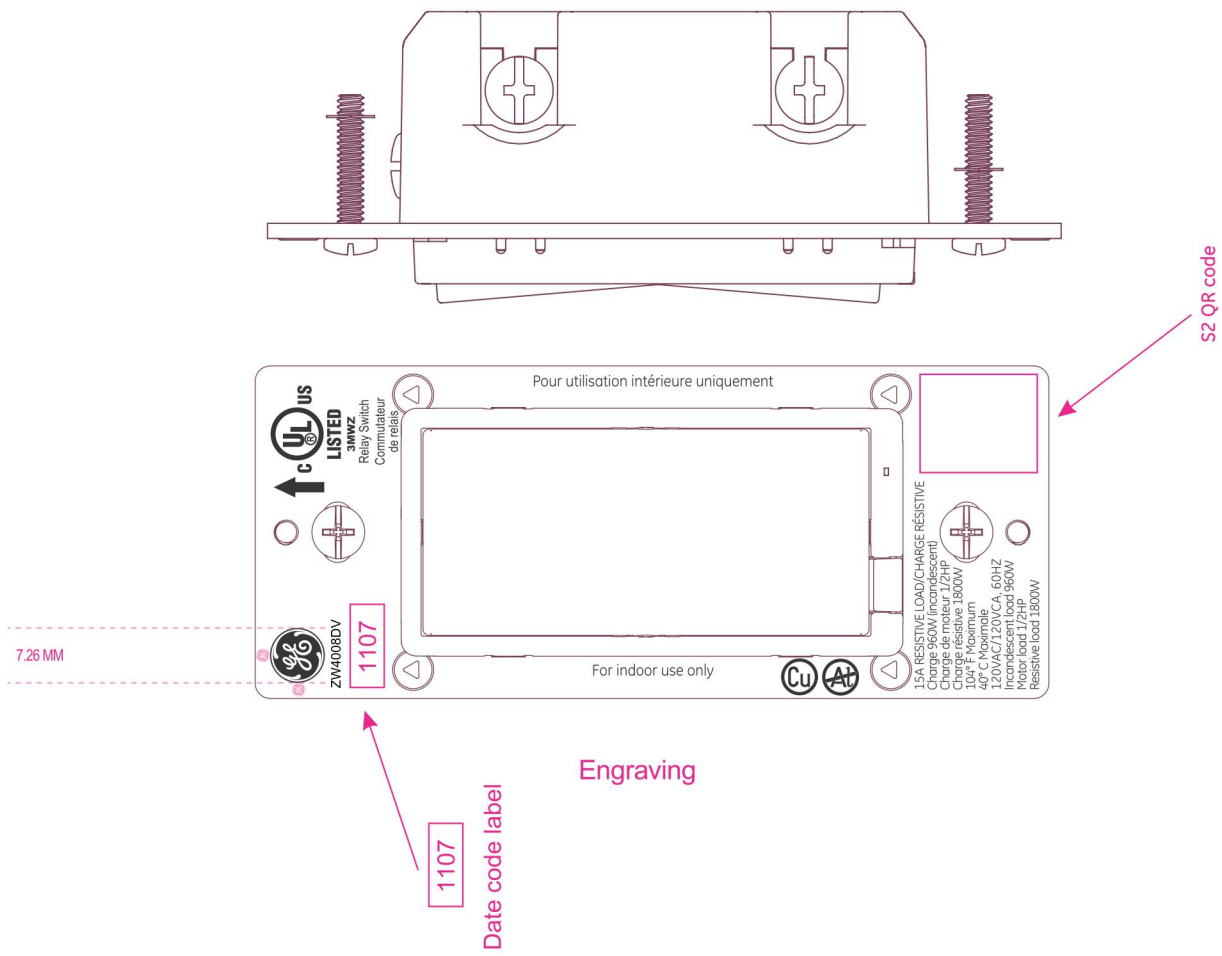

Model no: ZW4008DV

Date code label

Engraving