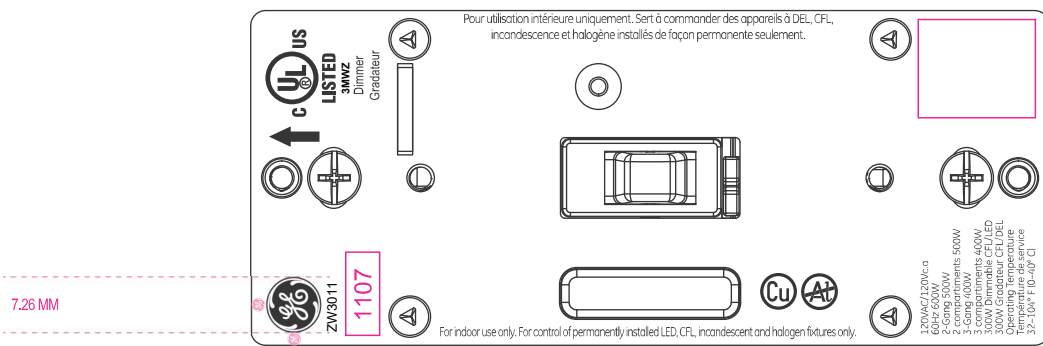

File Name: 14295 Enclosure v3
 Production: Paul Milligan
 Date: 01/02/19
 PM: Matt Henson

RUNNING CHANGE

ENGRAVING

SILKSCREEN

PMS 430C

PRODUCT MARKINGS:
Enclosure & Yoke

H- 105.008 mm
 W- 60.007 mm
 D- 45.191 mm

JASCO

COMMENTS: Pad printing specifications for:
 Z-Wave product, GE
 Model no: ZW3011 / 14295

Pantone (PMS430C)

S2 QR code

1107
 Date code label

Engraving