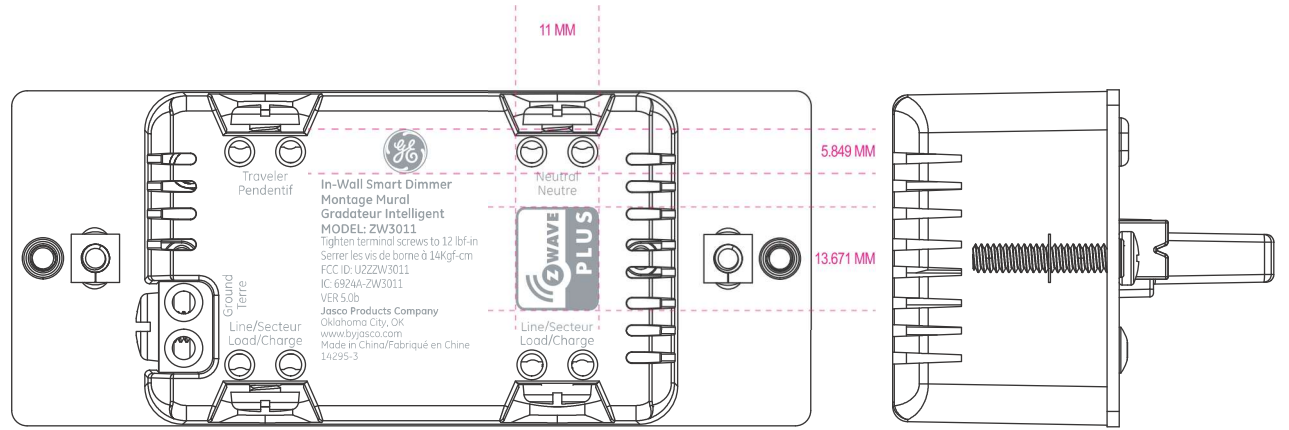

File Name: 14295 Enclosure v3
 Production: Paul Milligan
 Date: 01/02/19
 PM: Matt Henson

RUNNING CHANGE

ENGRAVING

SILKSCREEN

PMS 430C

PRODUCT MARKINGS:
Enclosure & Yoke

H- 105.008 mm
 W- 60.007 mm
 D- 45.191 mm

JASCO

COMMENTS: Pad printing specifications for:
 Z-Wave product, GE
 Model no: ZW3011 / 14295

Pantone (PMS430C)

S2 QR code

1107
 Date code label

Engraving