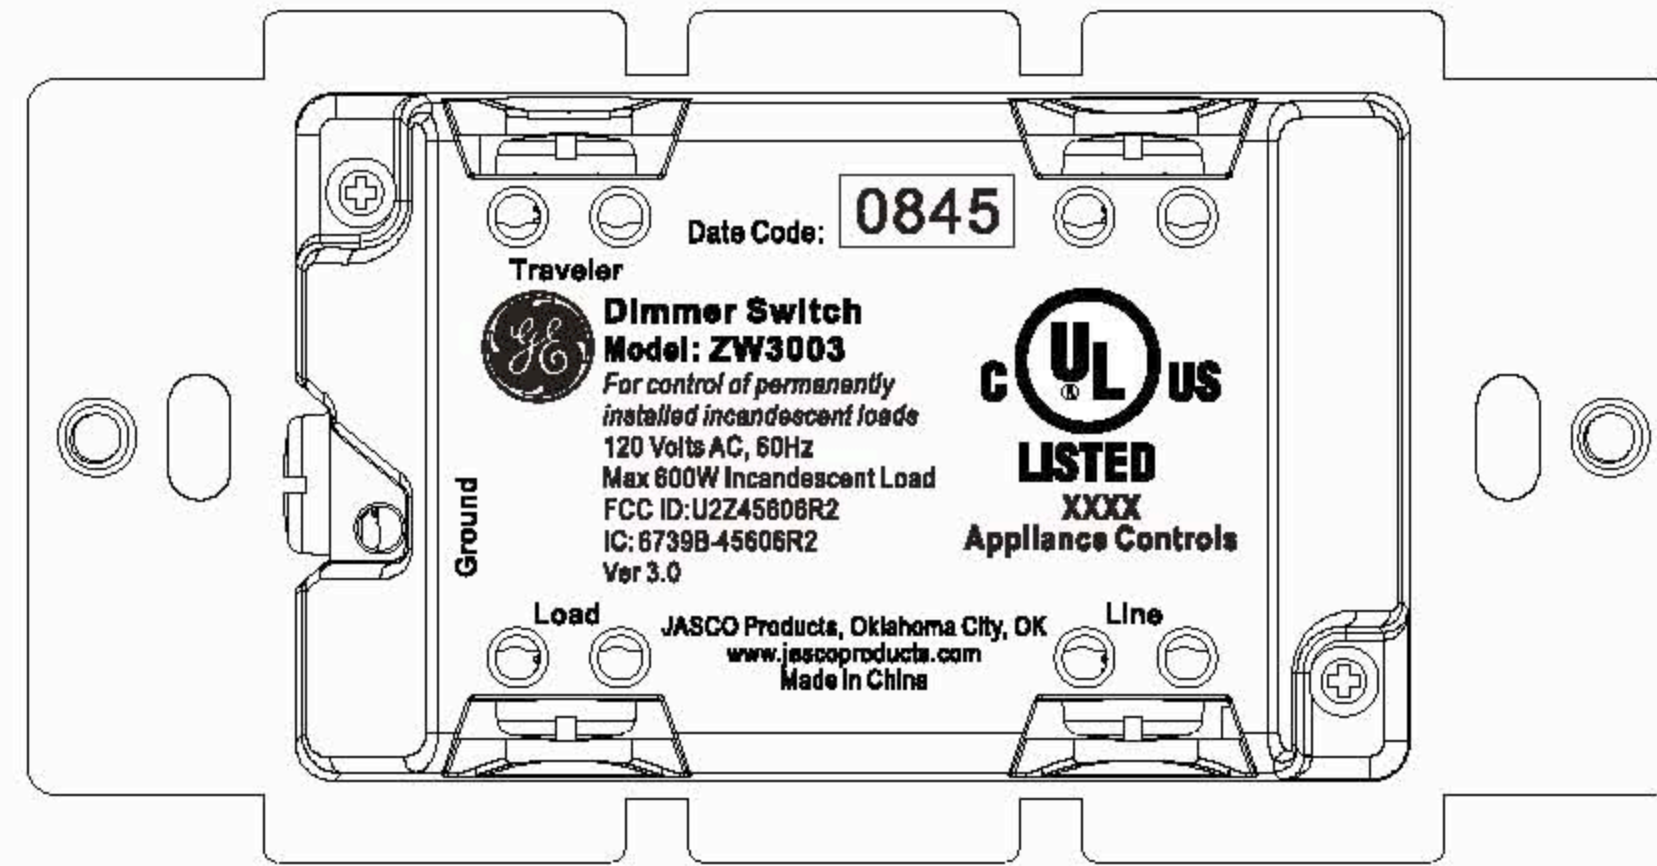

# Pad Printing Specification for Jasco ZWave Product

Jasco model no.: ZW3003

Date : 11/Nov/2008

Pantone (PMS430C)

Pantone (PMS430C)