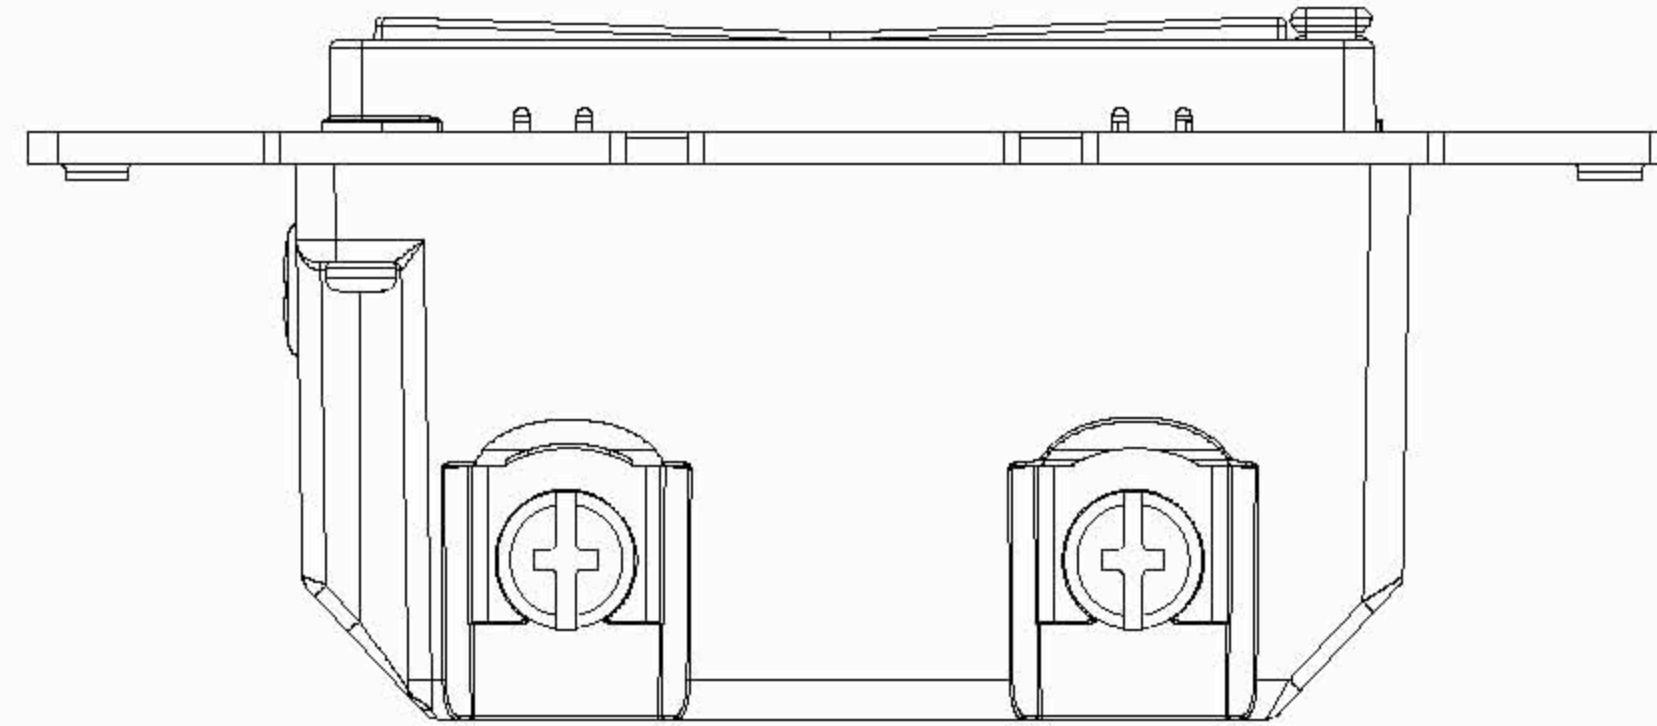

# Pad Printing Specification for Jasco ZWave Product

Jasco model no.: ZW3003

Date : 11/Nov/2008

Pantone (PMS430C)

Pantone (PMS430C)