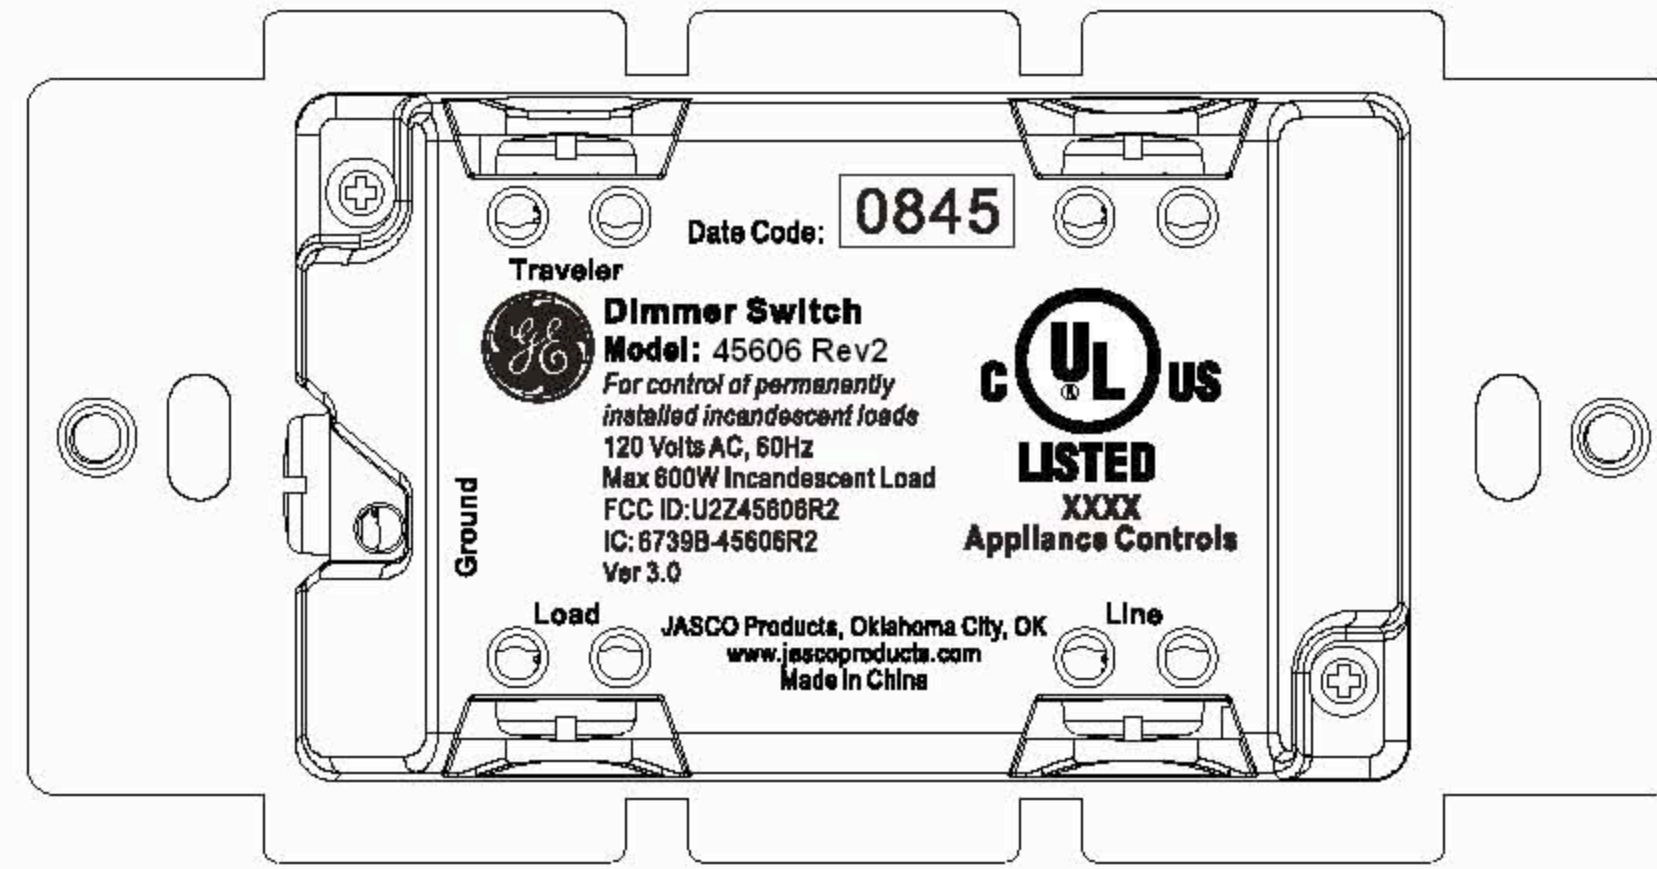

Pad Printing Specification for Jasco ZWave Product

Date : 11/Nov/2008

Pantone (PMS430C)

Pantone (PMS430C)