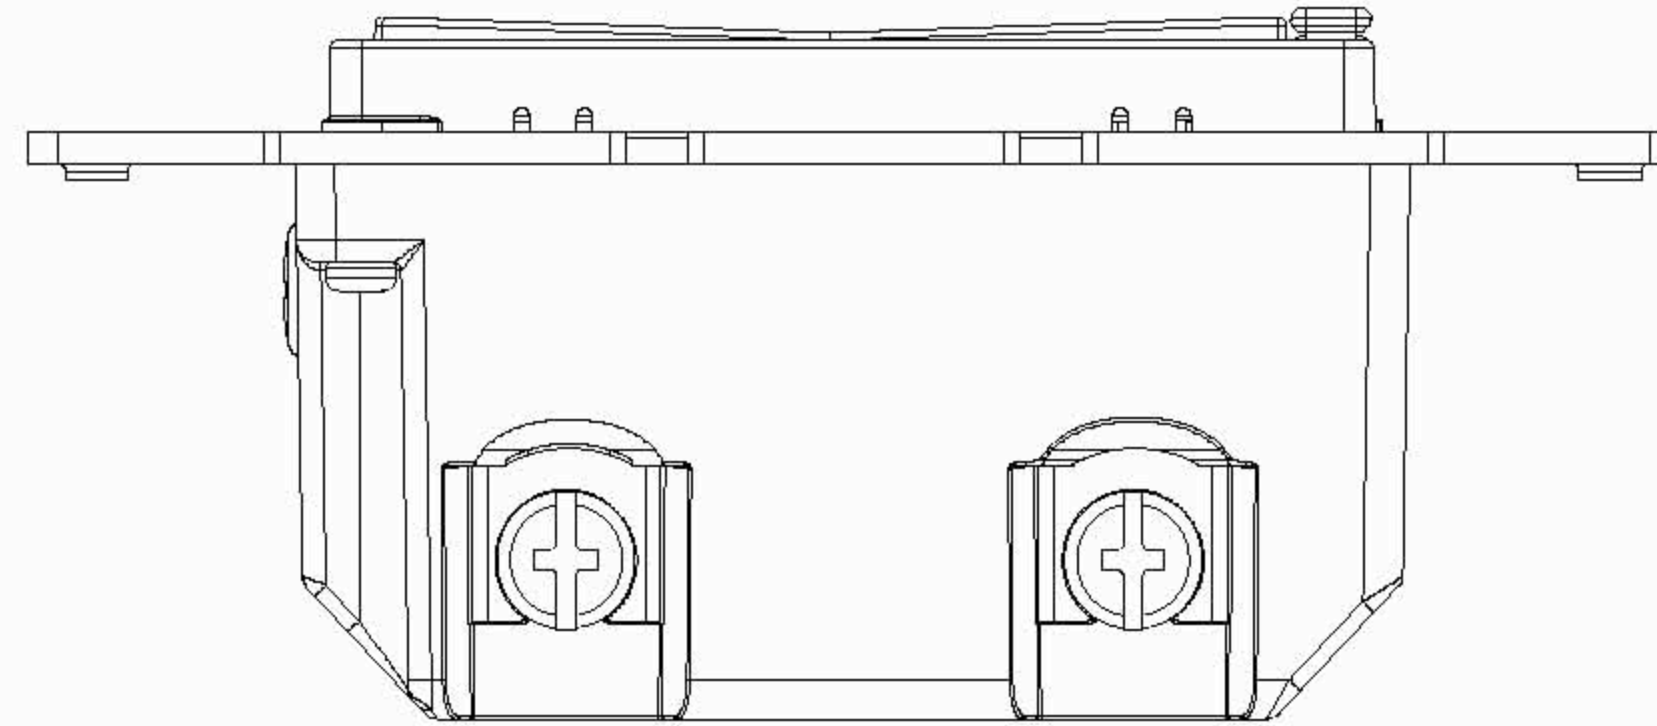

Pad Printing Specification for Jasco ZWave Product

Date : 11/Nov/2008

Pantone (PMS430C)

Pantone (PMS430C)