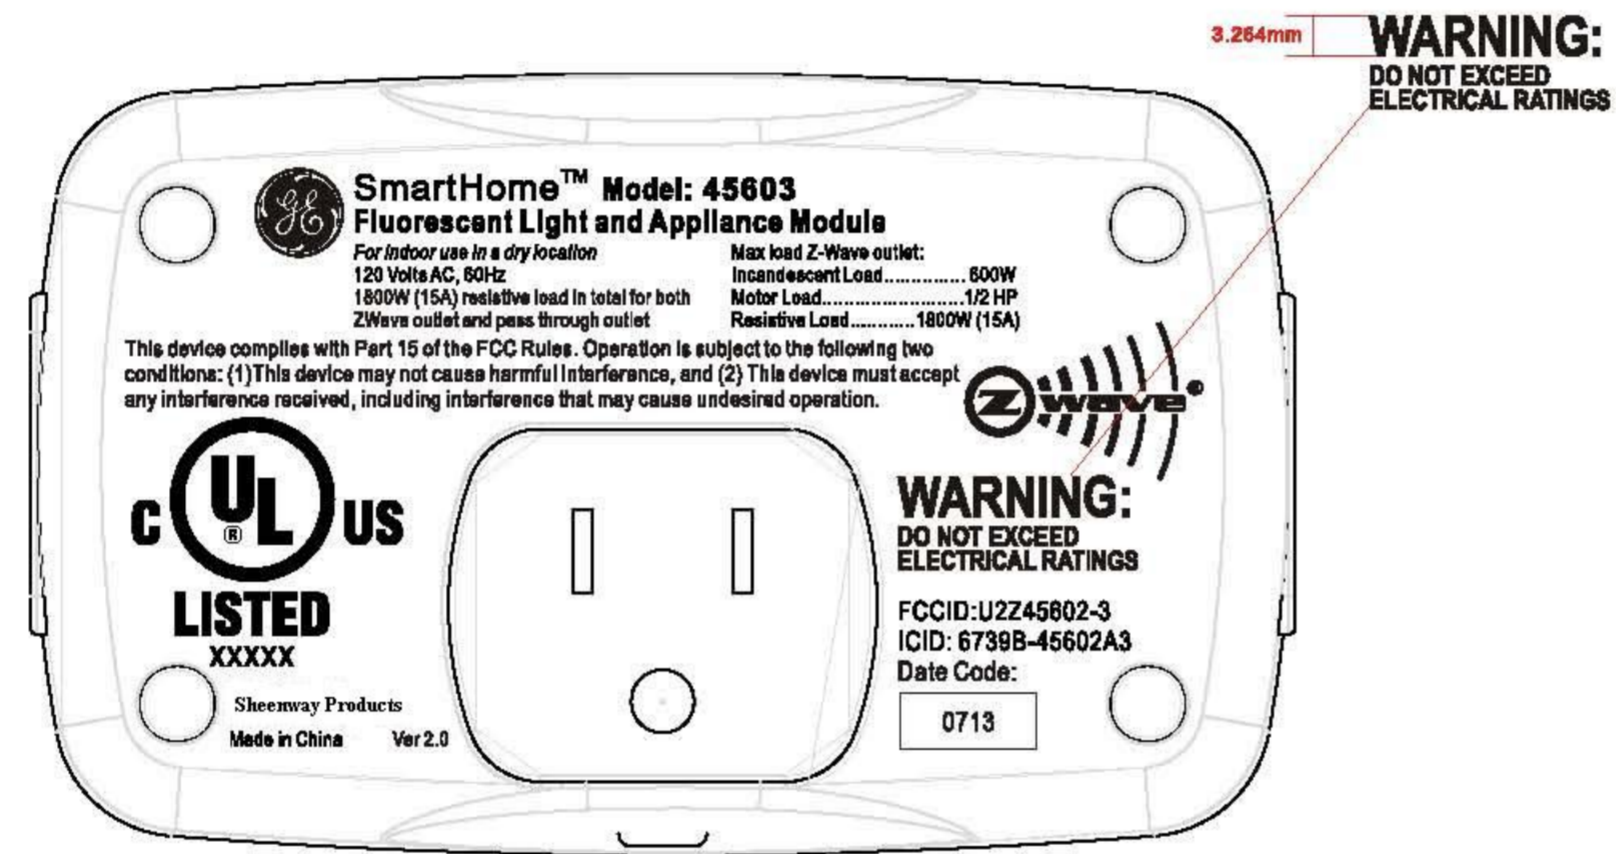

Pad Printing Specification for Jasco ZWave Product

Jasco model no.: 45602

Date : 04/04/07

Pantone (PMS430C)

Pantone (PMS Cool Gray 5U)

Pad Printing Specification for Jasco ZWave Product

Jasco model no.: 45603

Date : 04/04/07

Pantone (PMS430C)

Pantone (PMS Cool Gray 5U)