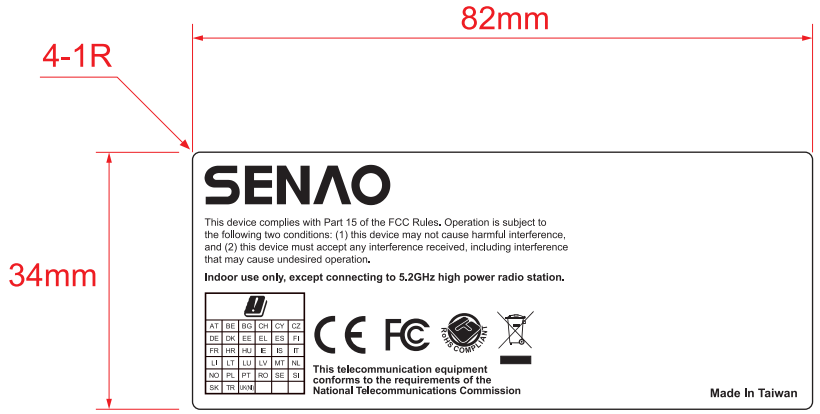

**Wireless Access Point**  
 產品名稱：無線接入點  
**Model/型號：WAP2301A**  
 FCC ID : U2M-WAP2301A  
 INPUT/輸入(DC Jack) : 54V  $\pm$  1.2A

S/N: XXXXXXXXXXXXX  
 MAC: XXXXXXXXXXXXX

Made In Taiwan

**SENAO**

This device complies with Part 15 of the FCC Rules. Operation is subject to the following two conditions: (1) this device may not cause harmful interference, and (2) this device must accept any interference received, including interference that may cause undesired operation.

**NOTE:**

- Dimension 尺寸 : 82\*34 mm
- Material 材質 : Matte coated white PET label 霧面白色特多龍
- Adhesive 背膠 : Acrylic Adhesive 壓克力膠 (Peel Adhesion 黏著力: 1.2~1.8 kgf/25mm)
- Printing 印刷 : Black
- Tolerance 公差 : - 0.1 mm