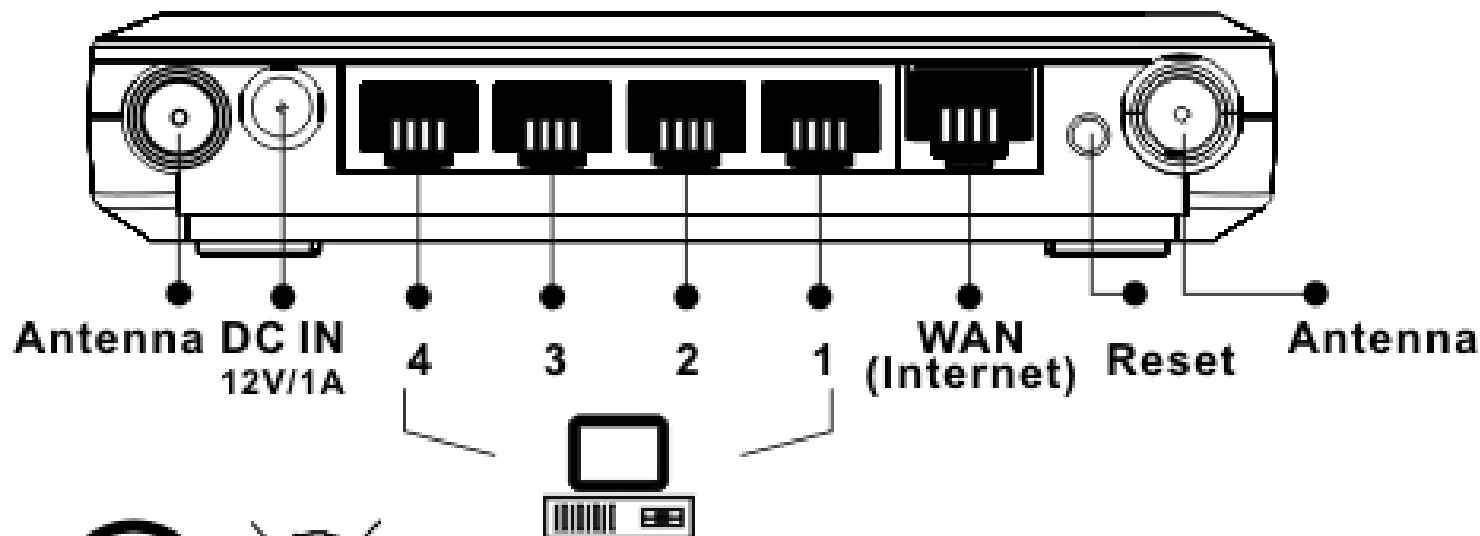

Wireless LAN IEEE 802.11b/g Router

FCC ID: U2M-SR97908003

This device complies with Part 15 of the FCC Rules. Operation is subject to the following two conditions: (1) This device may not cause harmful interference, and (2) This device must accept any interference received, including interference that may cause undesired operation.