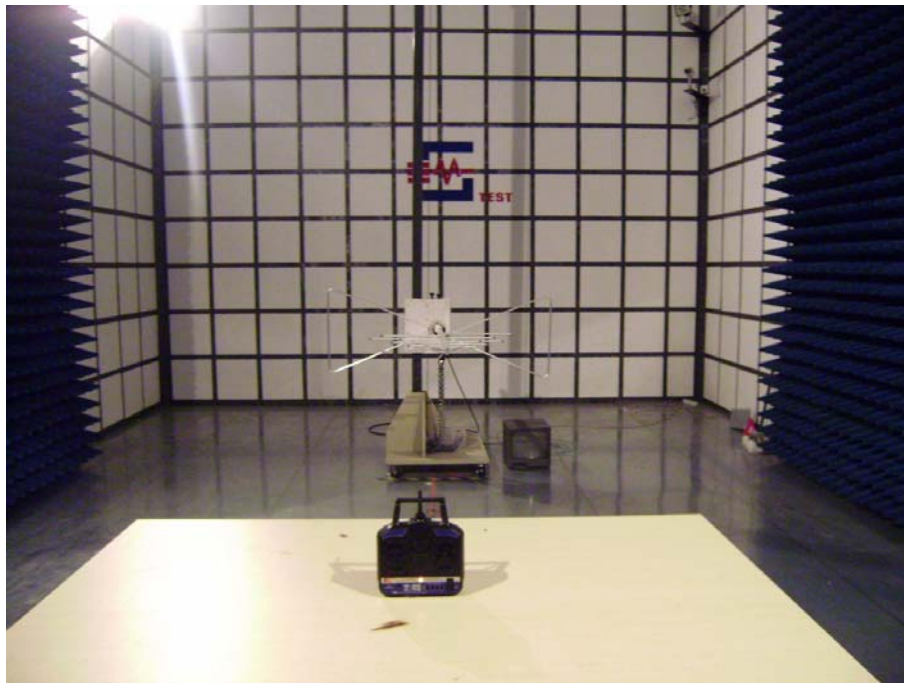

### Conduction Emission Test Setup

### Radiation Emission Test Setup (30MHz to 1GHz)

*Test Mode: Power supply*

*Test Mode: Transmitting*

**Radiation Emission Test Setup (Above 1GHz)**