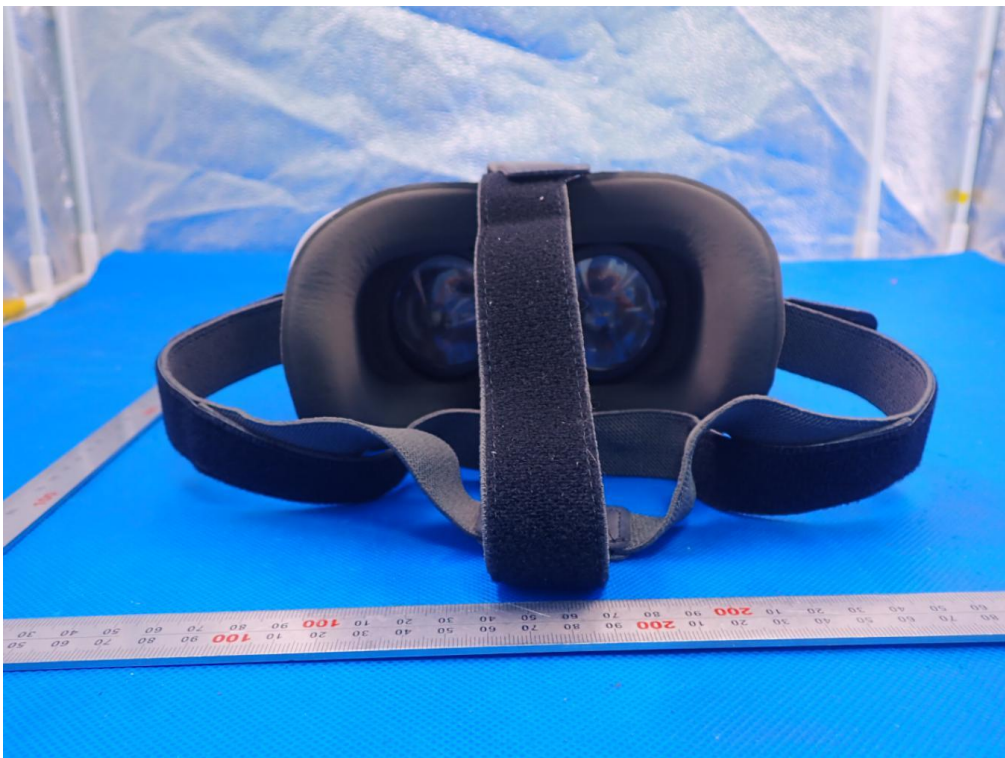

Series model: UX598 (White color)

TOTAL VIEW OF EUT

TOP VIEW OF EUT

BOTTOM VIEW OF EUT

FRONT VIEW OF EUT

BACK VIEW OF EUT

LEFT VIEW OF EUT

RIGHT VIEW OF EUT

VIEW OF EUT(PORT)

Series model: UX598 (Black color)

TOTAL VIEW OF EUT

TOP VIEW OF EUT

BOTTOM VIEW OF EUT

FRONT VIEW OF EUT

BACK VIEW OF EUT

LEFT VIEW OF EUT