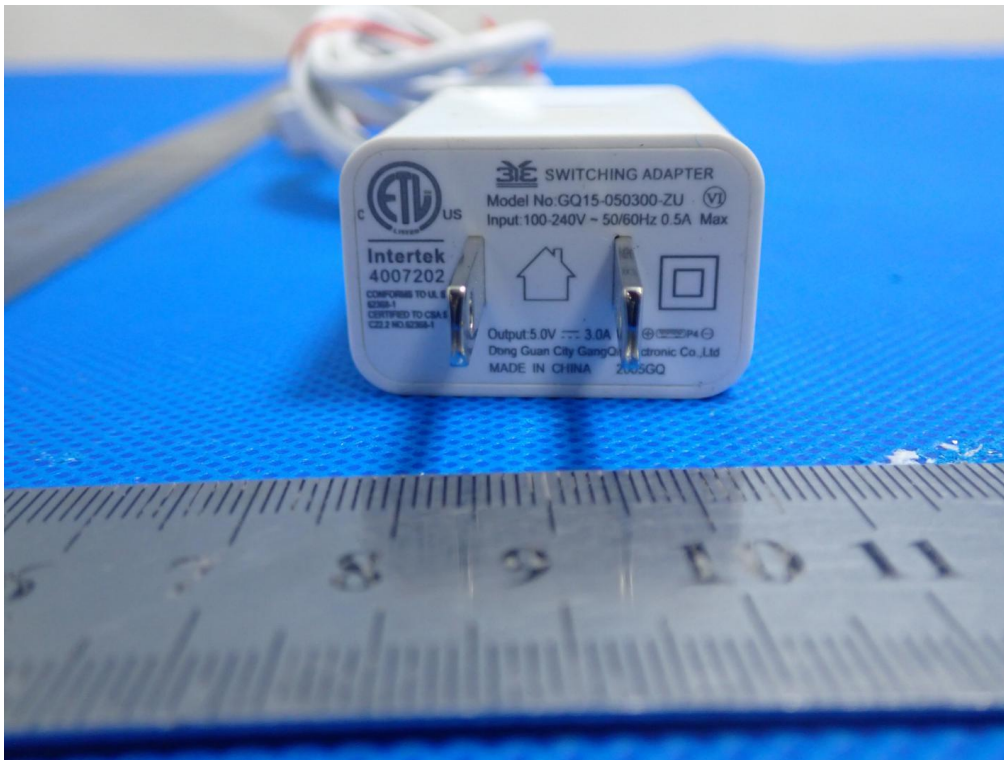

# External Photos

ALL VIEW OF EUT

Test model: UX598C

TOTAL VIEW OF EUT

TOP VIEW OF EUT

BOTTOM VIEW OF EUT

FRONT VIEW OF EUT

BACK VIEW OF EUT

LEFT VIEW OF EUT

RIGHT VIEW OF EUT

VIEW OF EUT(PORT)

### VIEW OF ADAPTER

Series model: CVR-255