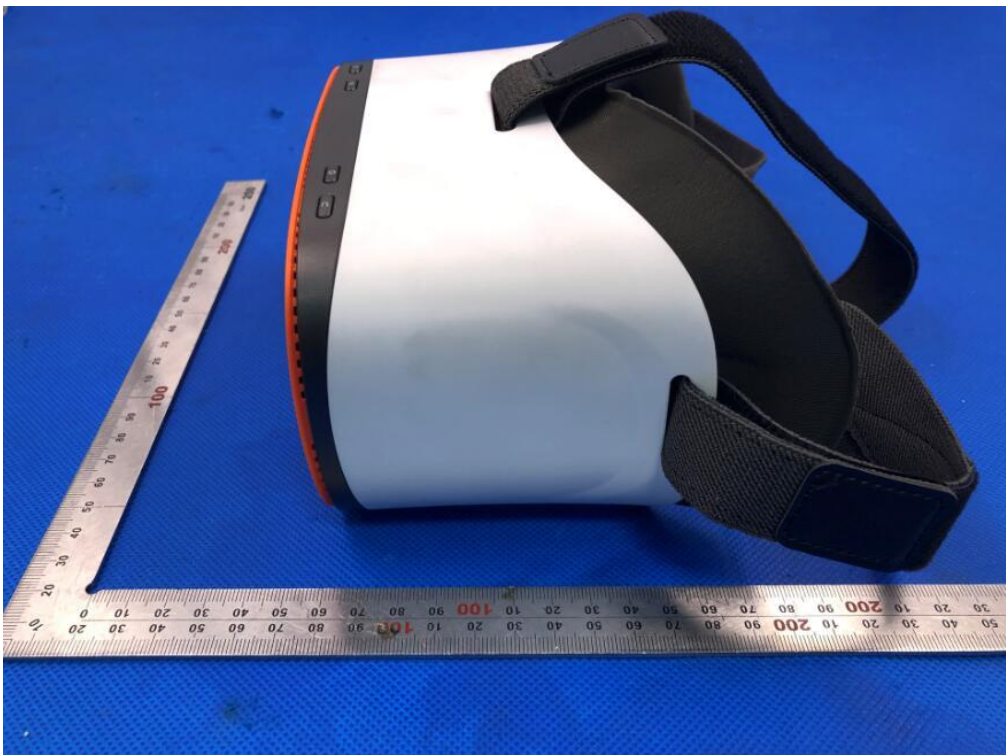

### TOTAL VIEW OF EUT

TOP VIEW OF EUT

BOTTOM VIEW OF EUT

FRONT VIEW OF EUT

BACK VIEW OF EUT

LEFT VIEW OF EUT

RIGHT VIEW OF EUT

VIEW OF EUT(PORT)

Series model: UX598 (White color)

TOTAL VIEW OF EUT

TOP VIEW OF EUT

BOTTOM VIEW OF EUT

FRONT VIEW OF EUT

BACK VIEW OF EUT

LEFT VIEW OF EUT

RIGHT VIEW OF EUT