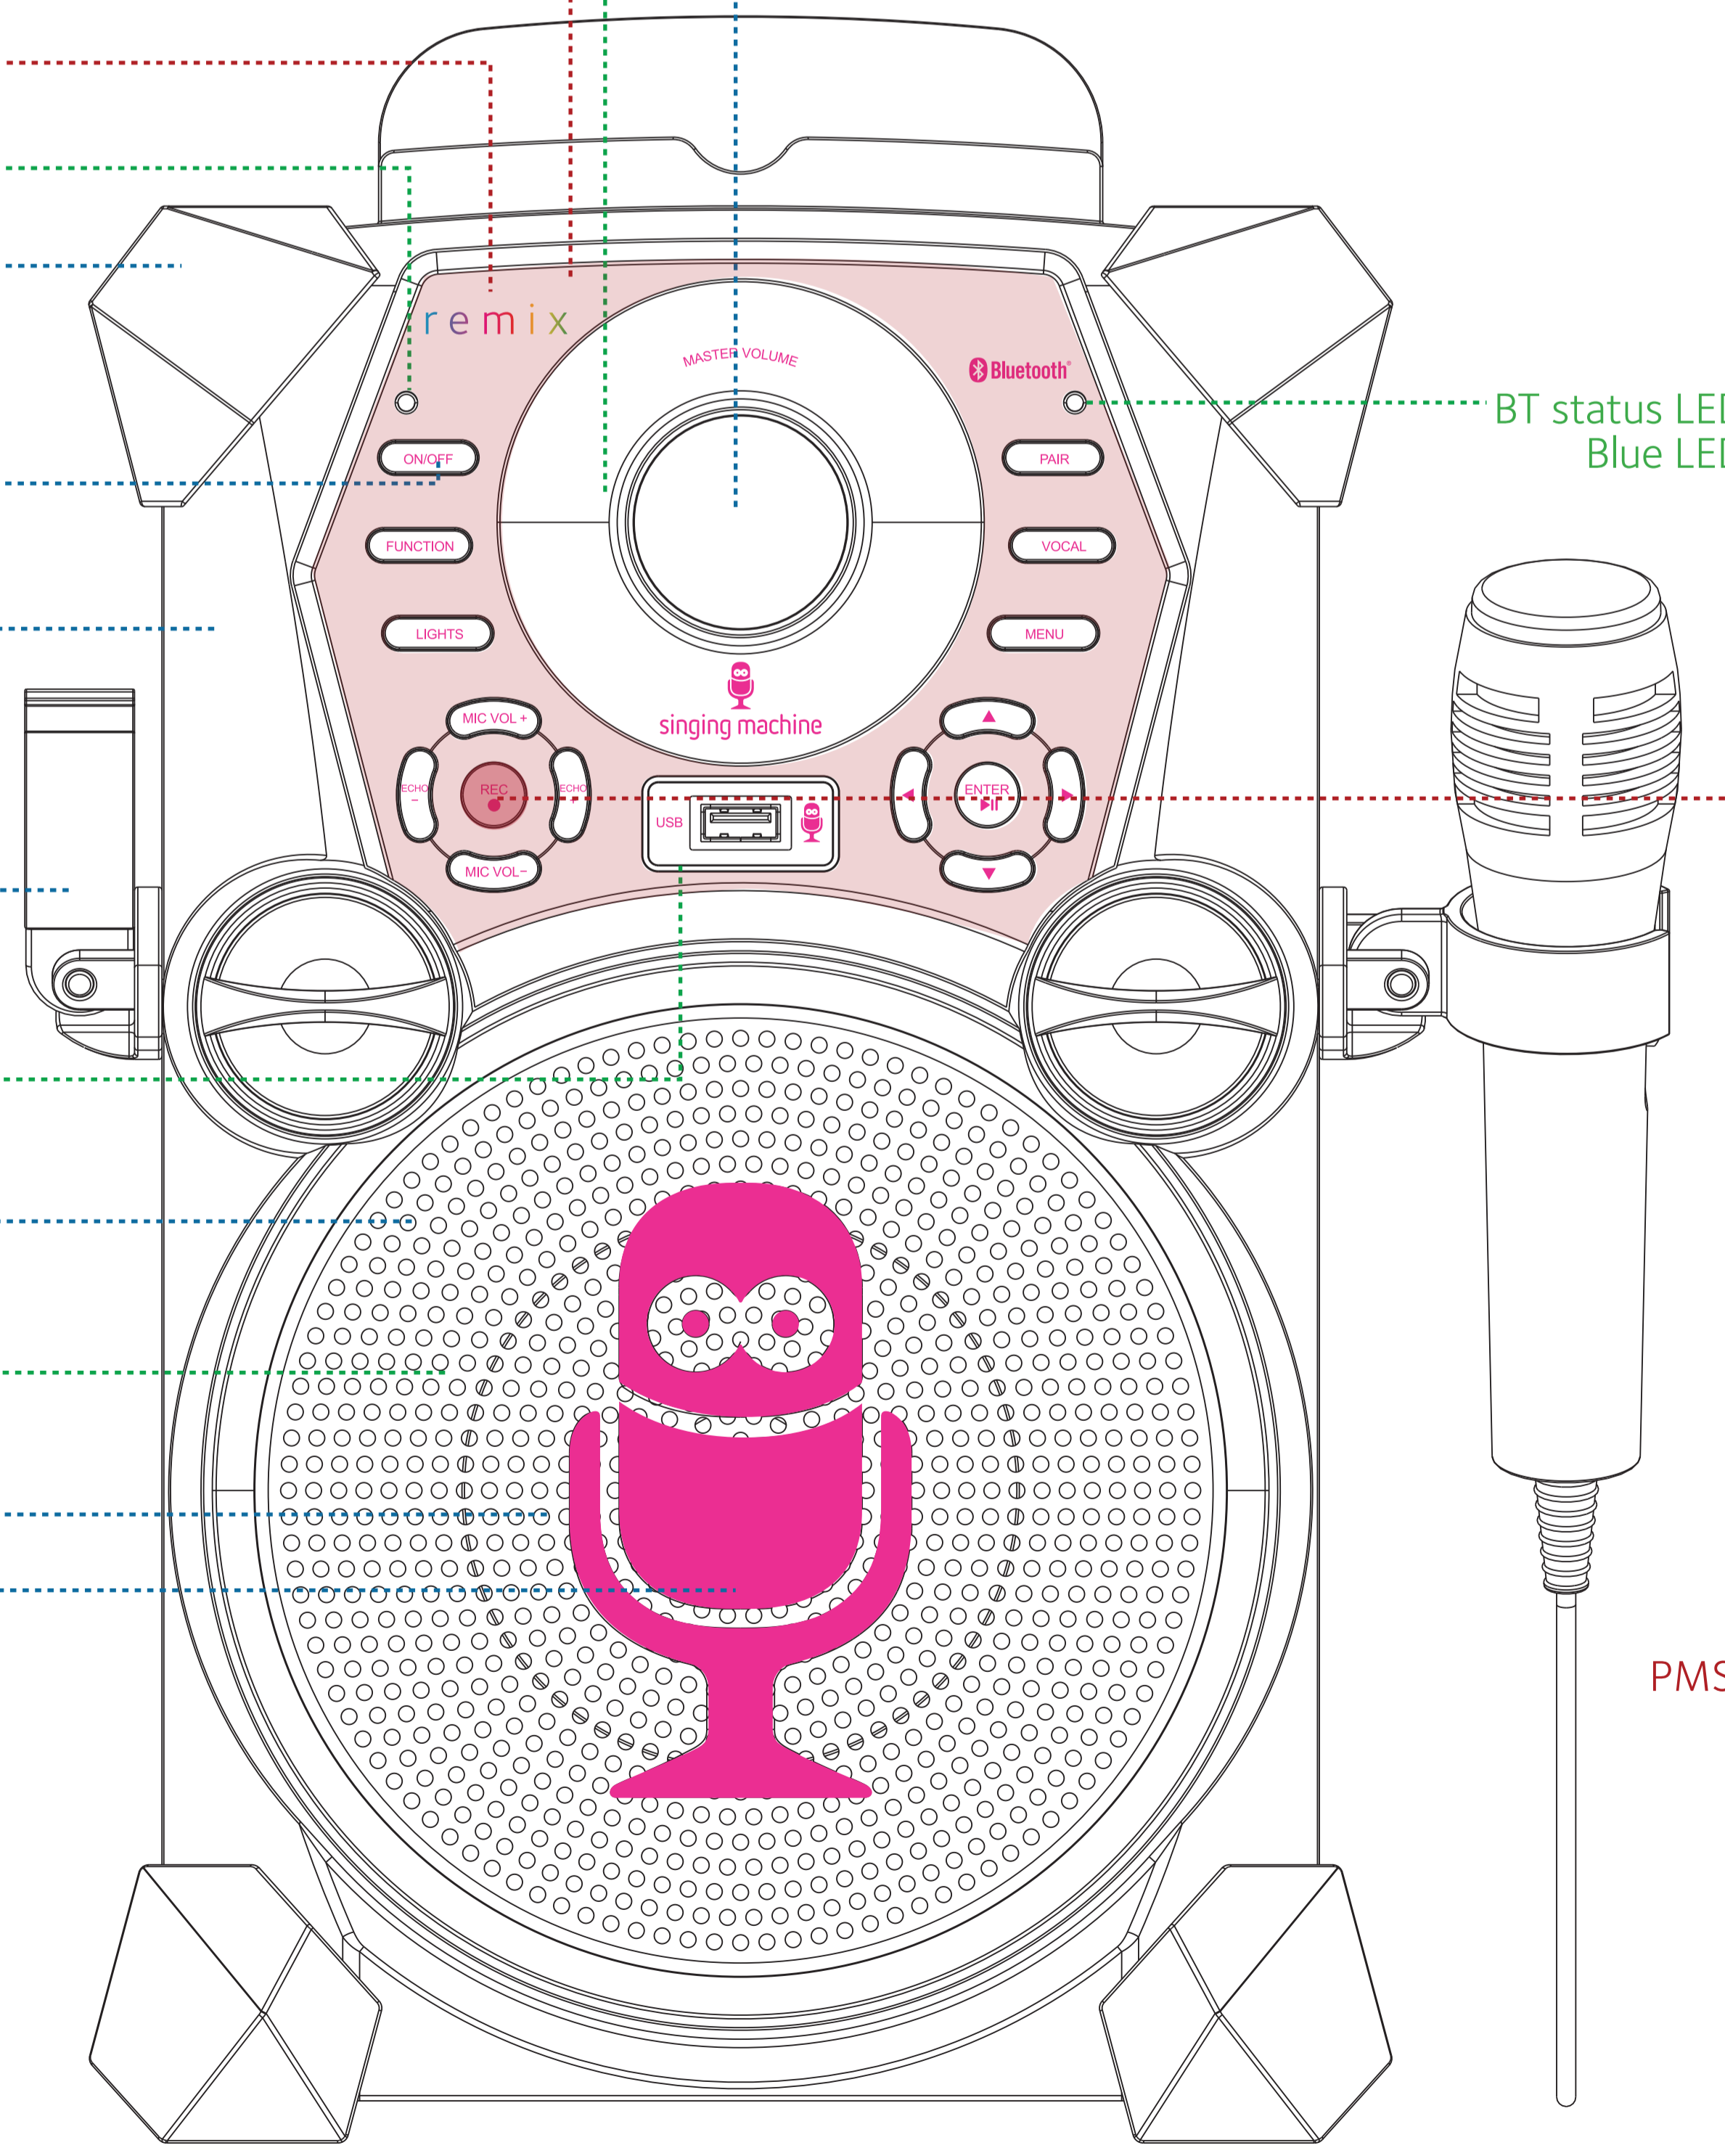

BT status LED
Blue LED

Record button
PMS 032C Silkscreen