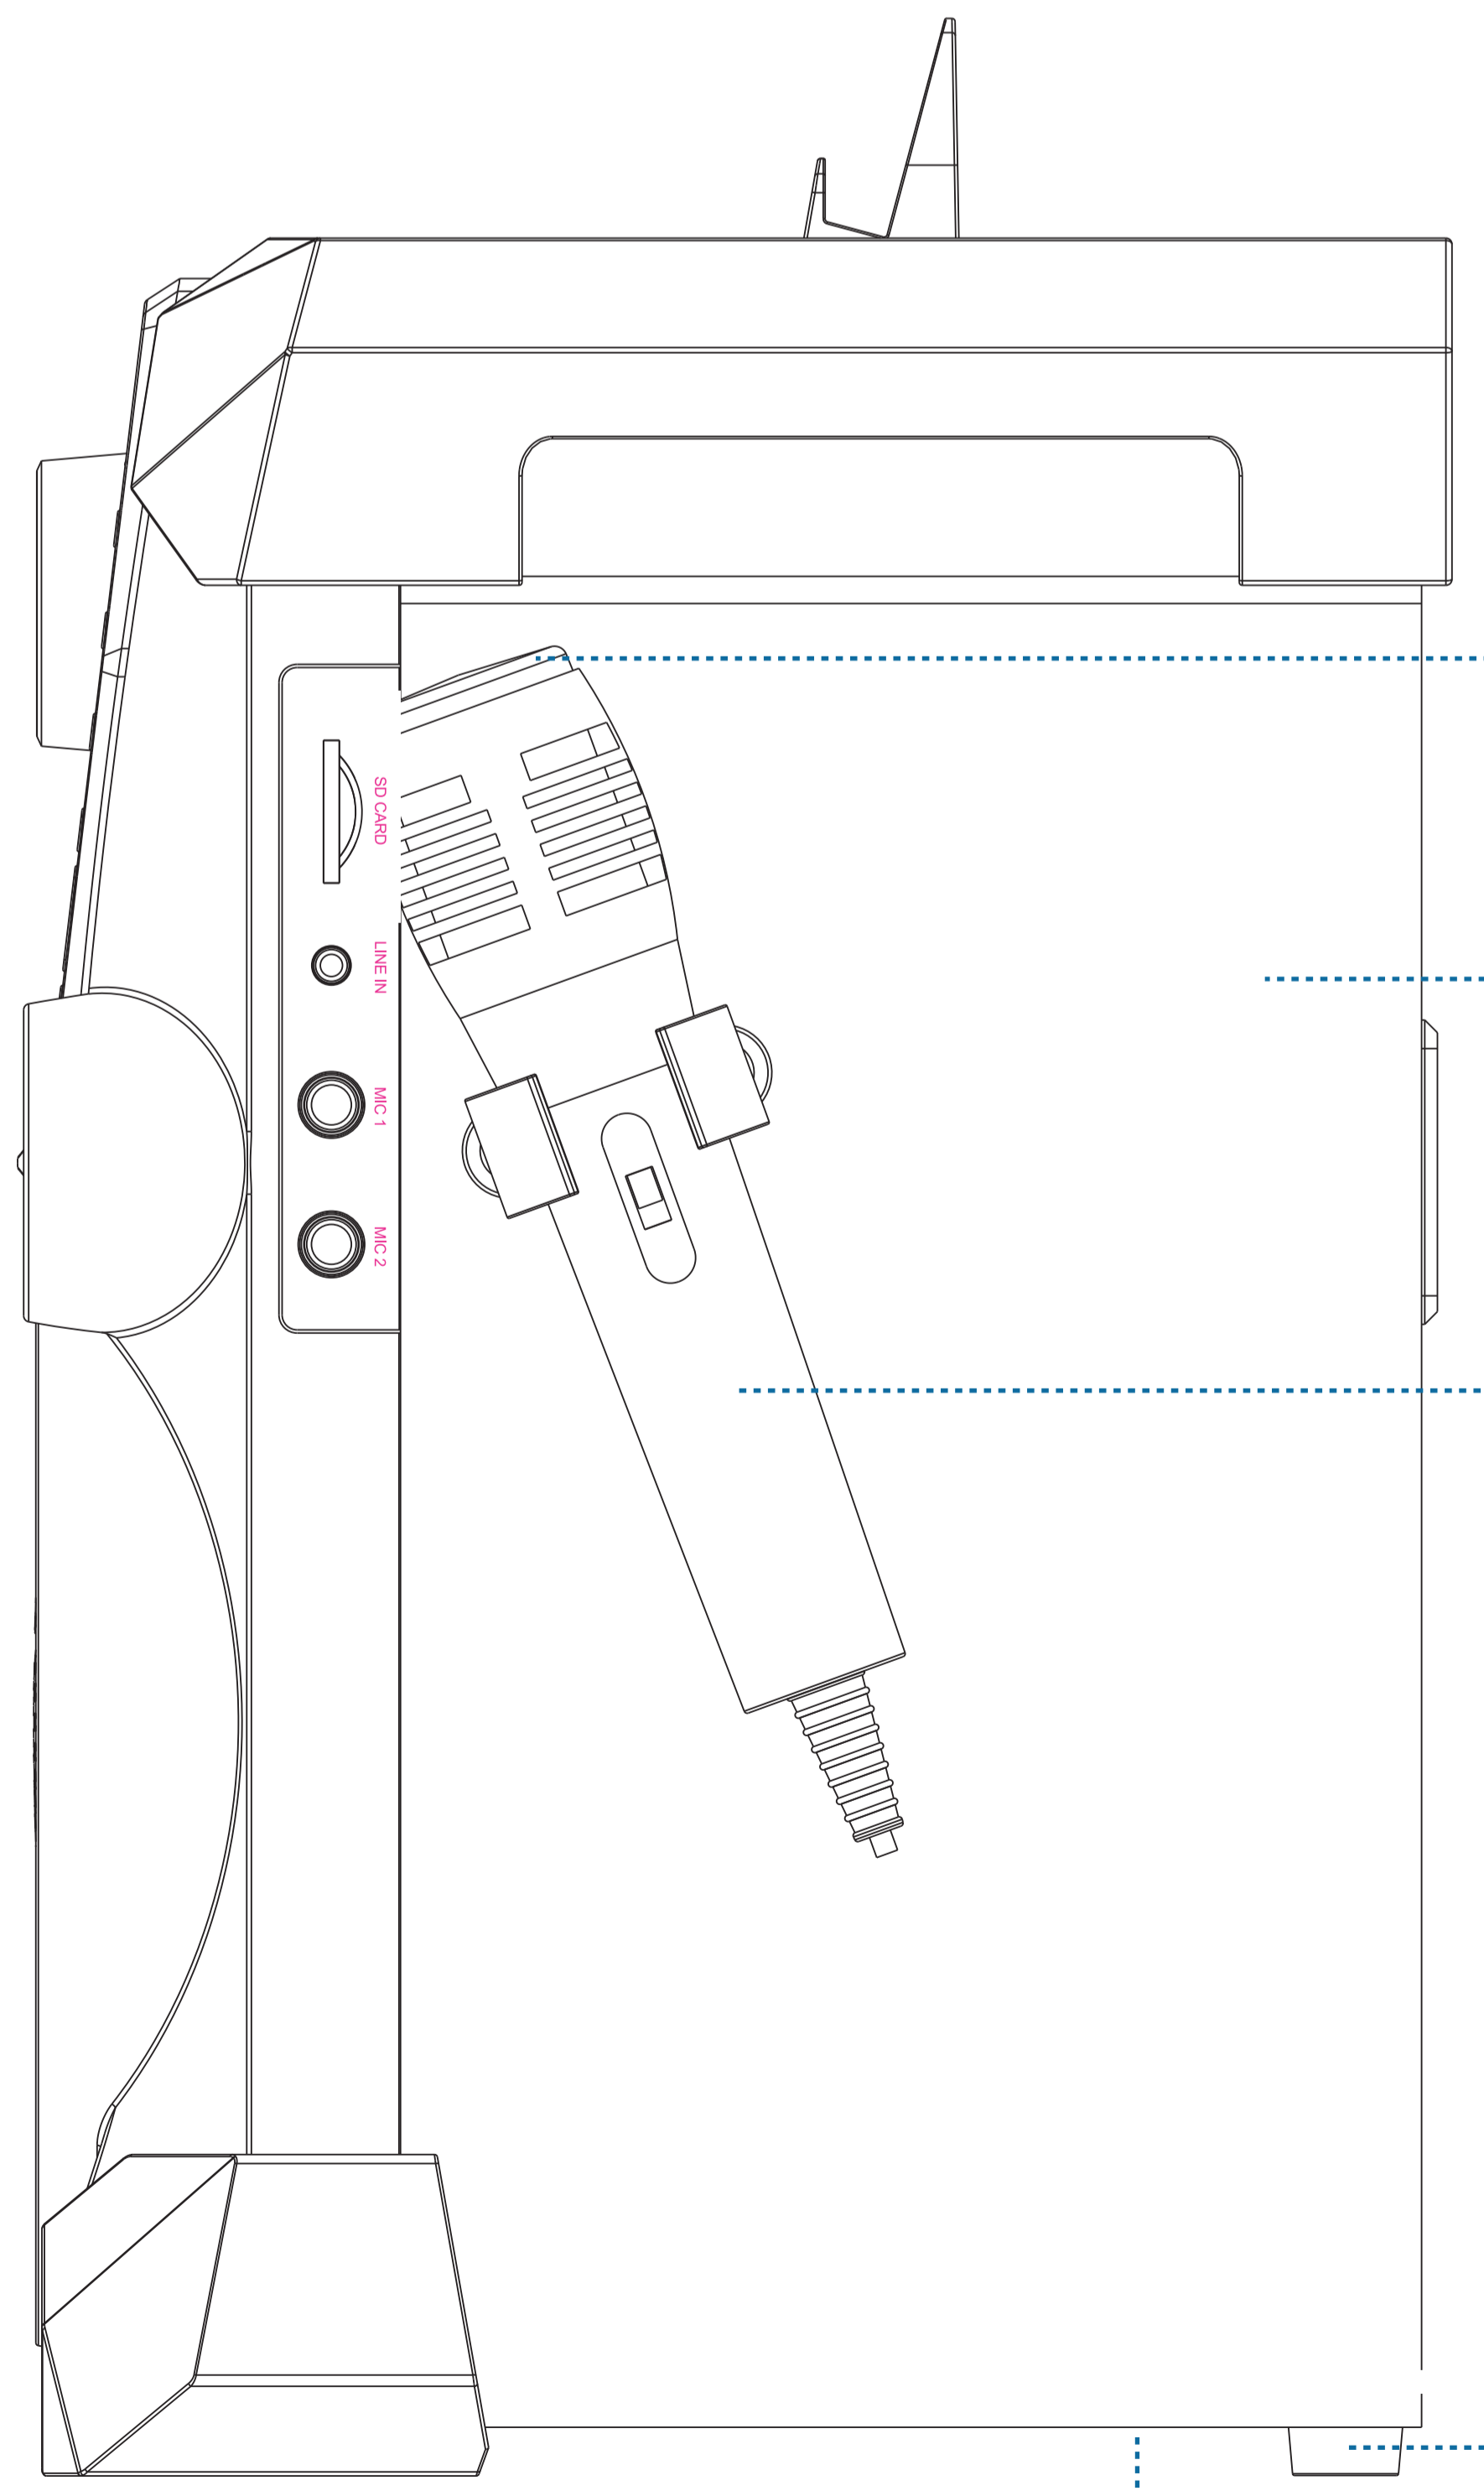

Top plastic
Moulded Matte Black
(same moulded marks as SDL366/SDL9030DB)

Silicon anti-slip tape
Black Color

Jacks plastic
Moulded Matte Black
PMS 427C Silkscreen

Model number: SDL485BK
Version: US
Date: 11th May, 2016

Master Volume Knob
Moulded radial scratch marks
Sprayed PMS 8403C

Master Volume knob Lights
12 single color LEDs

(only apply on this area)
Linear scratch marks
SMC logo and Model name
(foil stamping)

ON/OFF LED
Red LED

Top corners L & R
Moulded Matte Black
(same moulded marks as SDL366/SDL9030DB)

Buttons
Sprayed PMS 8403C
PMS 427C Silkscreen

Front cabinet
Moulded Matte Black
(same moulded marks as SDL366/SDL9030DB)
PMS 427C Silkscreen

Mic holder
Moulded Matte Black

USB port - show different status
RGB LEDs

Speaker cover
Acrylic transparent

Speaker Lights
24 single color LEDs

Black speaker

SMC logo on speaker cover
Sprayed PMS 8403C

BT status LED
Blue LED

Record button
PMS 032C Silkscreen

Mic Grill
Black

Wood cabinet
Black surface

Mic body
Mould Matte Black

Black rubber foot

Wood cabinet bottom
Black surface