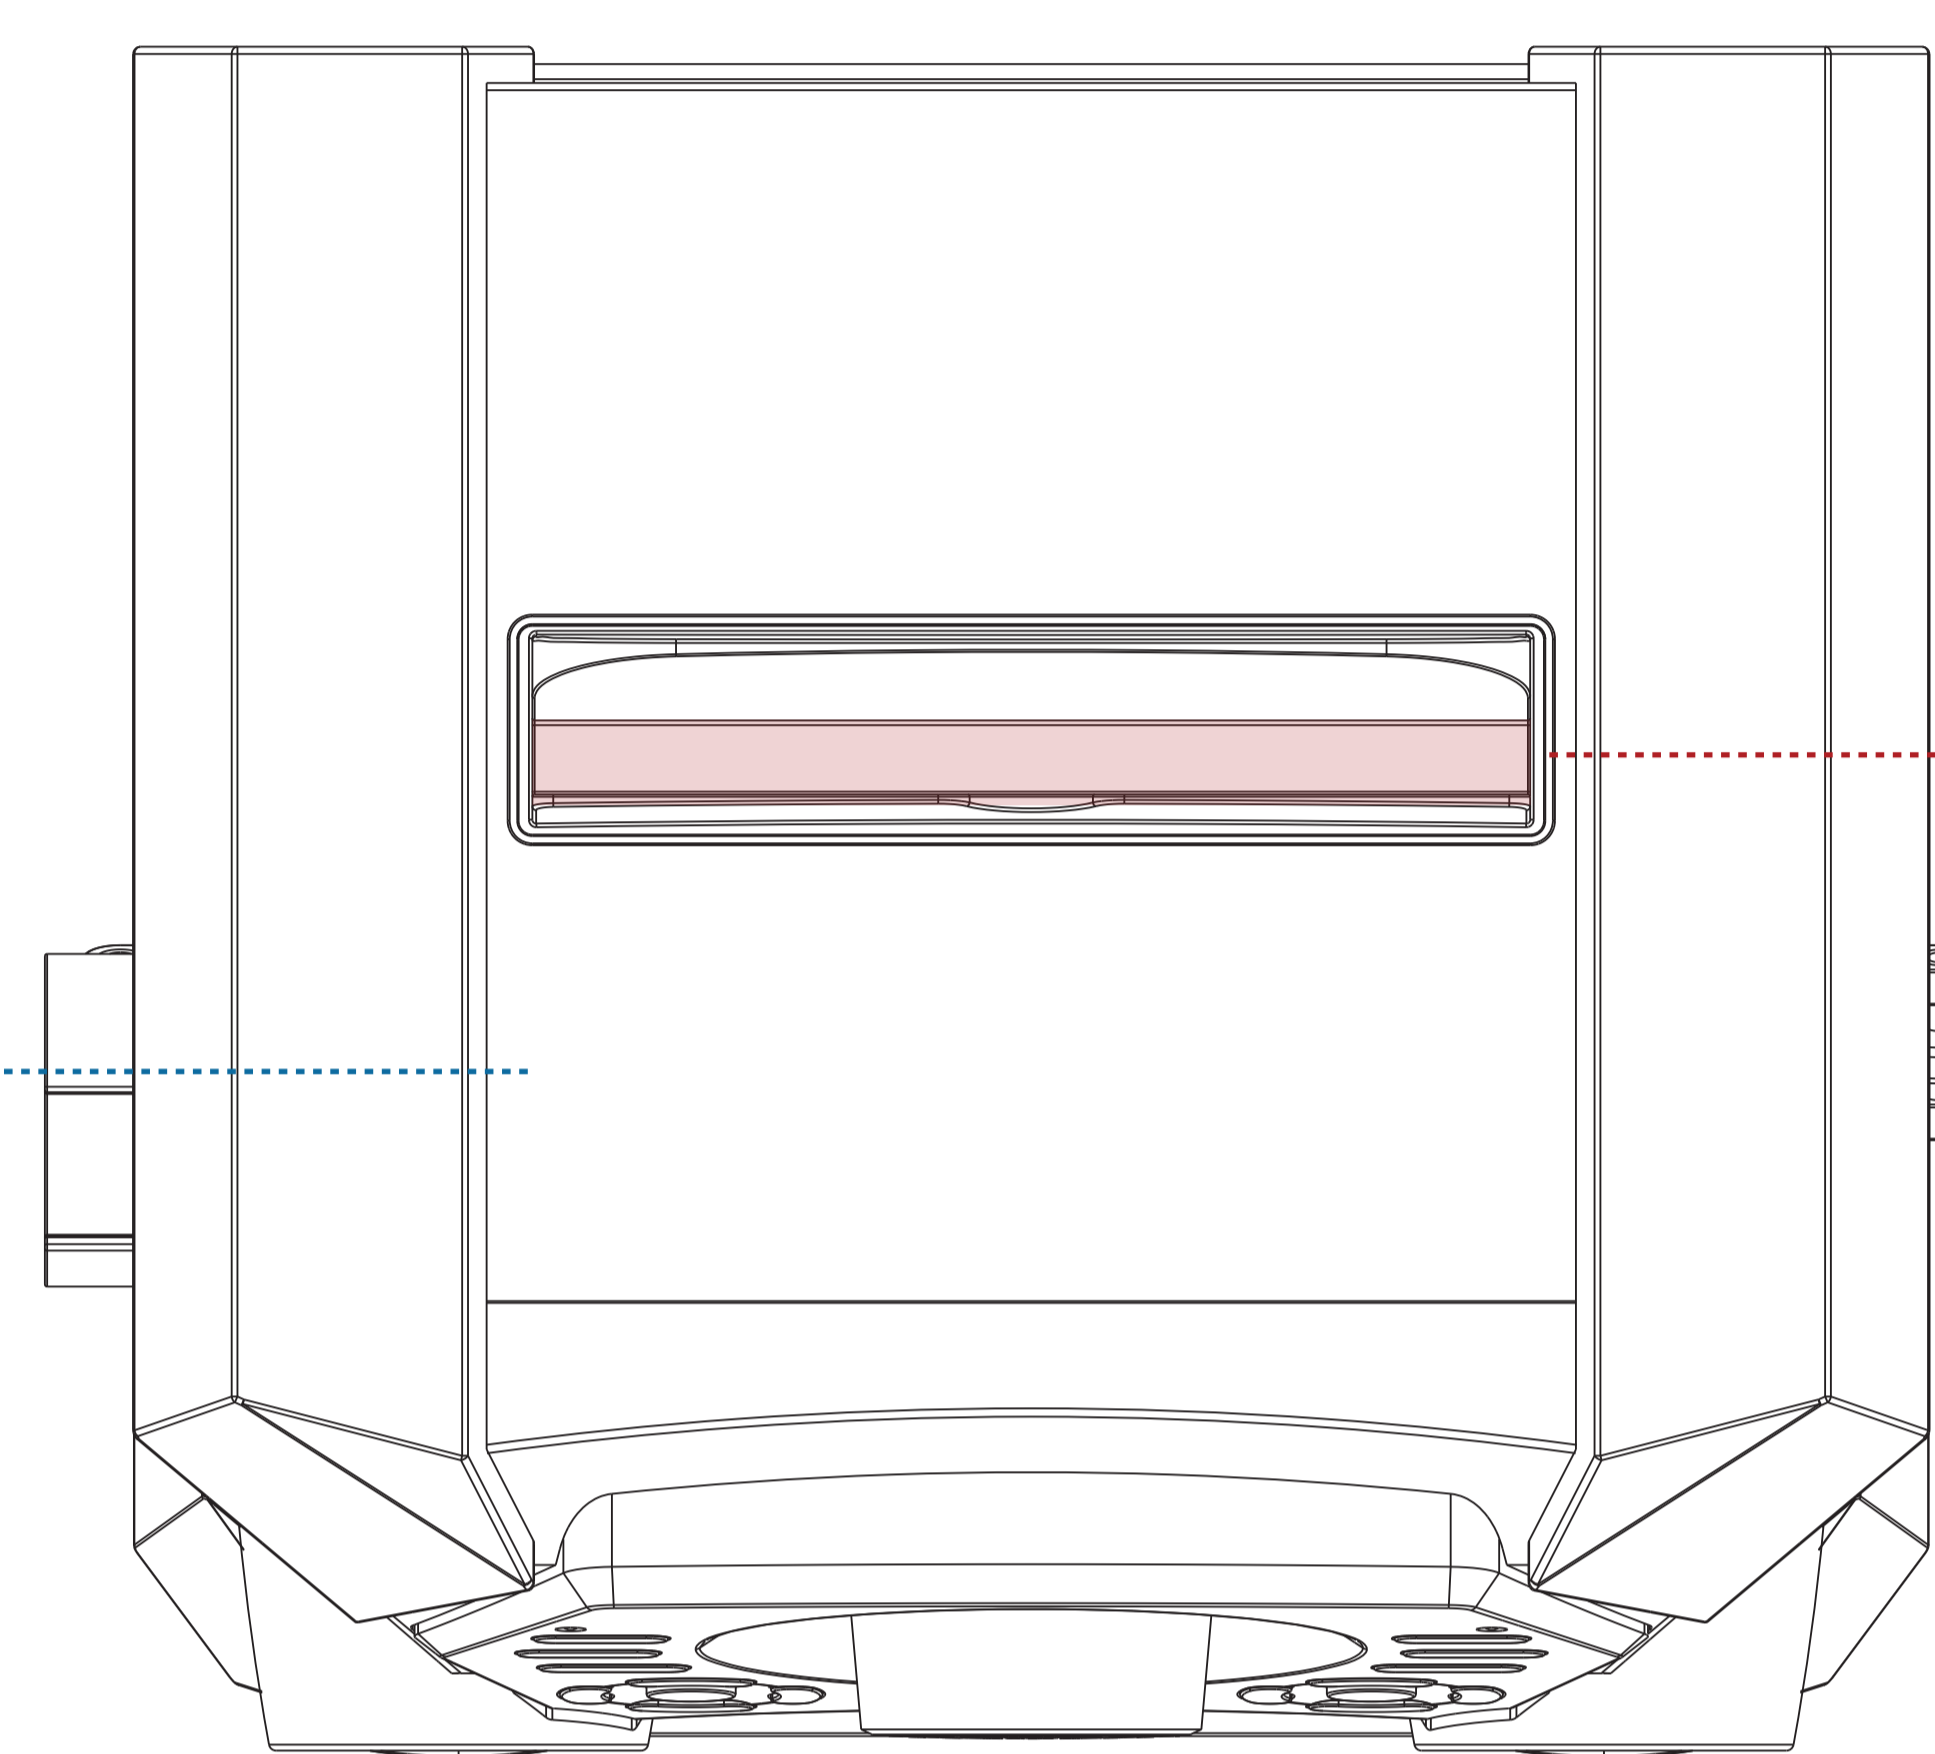

Top plastic
Moulded Matte Black
(same moulded marks as SDL366/SDL9030DB)

Silicon anti-slip tape
Black Color

Jacks plastic
Moulded Matte Black
PMS 427C Silkscreen

Model number: SDL485BK
Version: US
Date: 11th May, 2016

Master Volume Knob
Moulded radial scratch marks
Sprayed PMS 8403C

Master Volume knob Lights
12 single color LEDs

(only apply on this area)
Linear scratch marks
SMC logo and Model name
(foil stamping)

ON/OFF LED
Red LED

Top corners L & R
Moulded Matte Black
(same moulded marks as SDL366/SDL9030DB)

Buttons
Sprayed PMS 8403C
PMS 427C Silkscreen

Front cabinet
Moulded Matte Black
(same moulded marks as SDL366/SDL9030DB)
PMS 427C Silkscreen

Mic holder
Moulded Matte Black

USB port - show different status
RGB LEDs

Speaker cover
Acrylic transparent

Speaker Lights
24 single color LEDs

Black speaker

SMC logo on speaker cover
Sprayed PMS 8403C

BT status LED
Blue LED

Record button
PMS 032C Silkscreen

Mic Grill
Black

Wood cabinet
Black surface

Mic body
Mould Matte Black

Black rubber foot

Wood cabinet bottom
Black surface