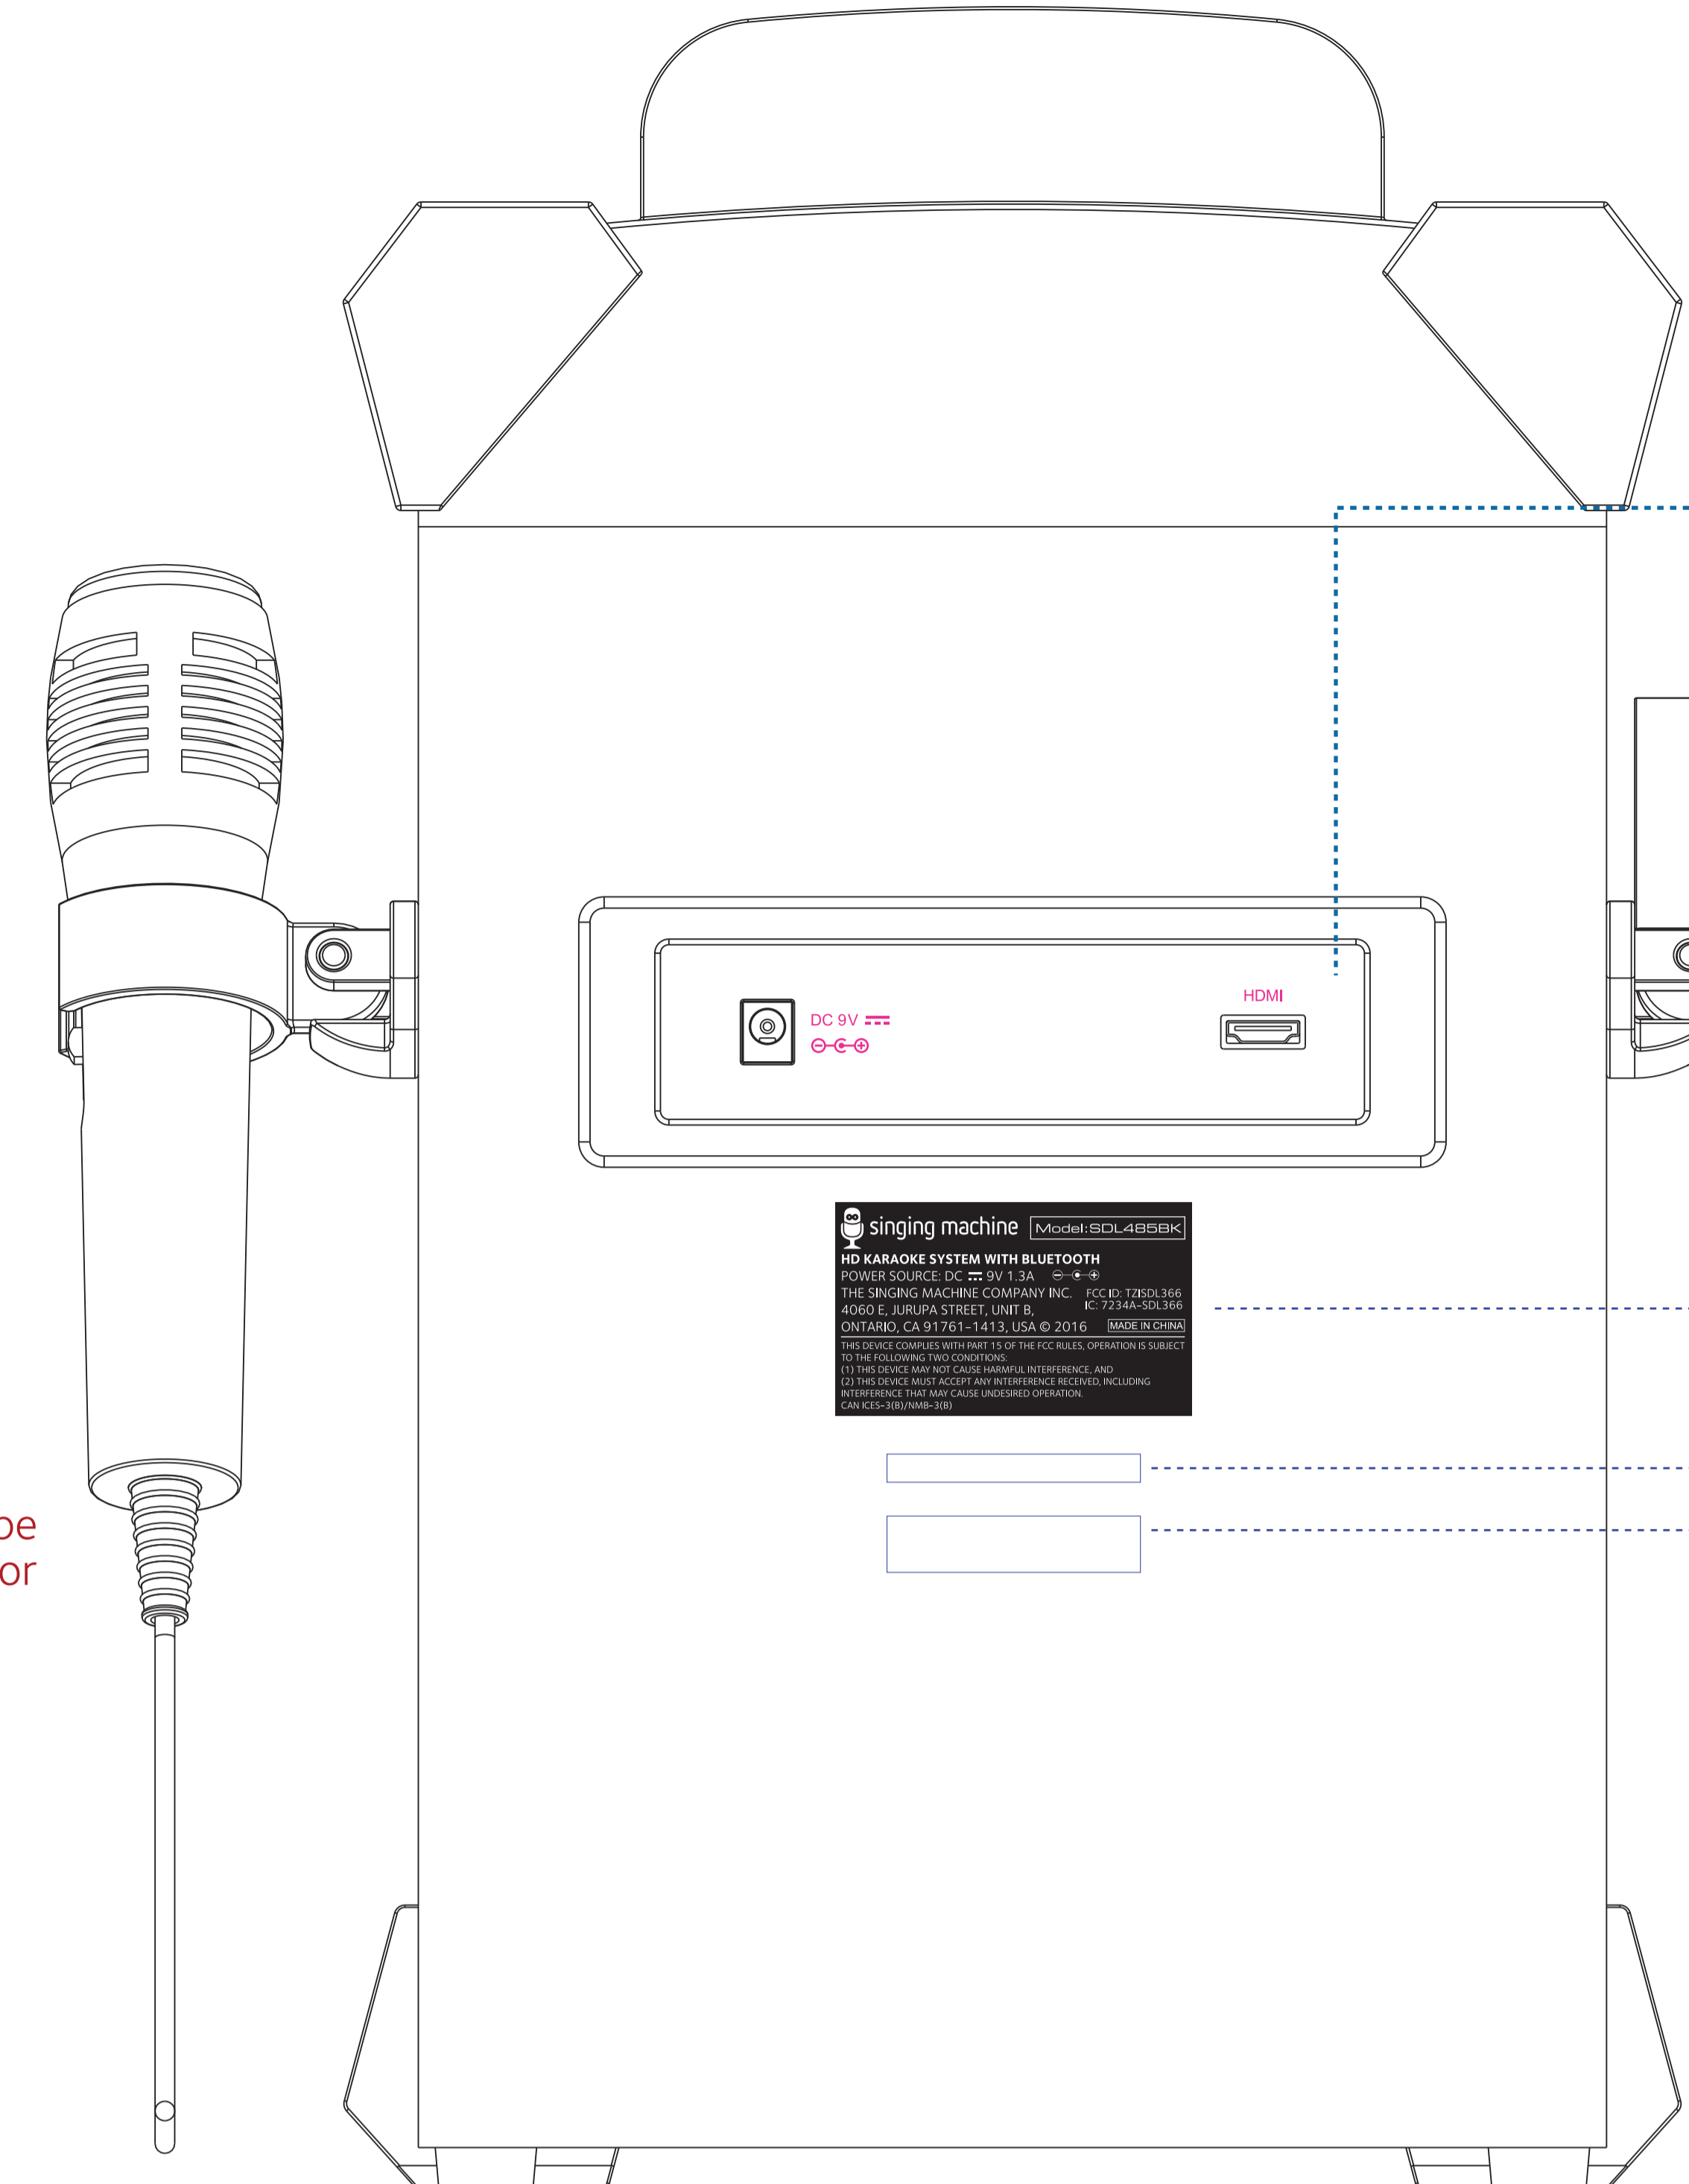

Top plastic
Moulded Matte Black
(same moulded marks as SDL366/SDL9030DB)

Silicon anti-slip tape
Black Color

Jacks plastic
Moulded Matte Black
PMS 427C Silkscreen

Model number: SDL485BK
Version: US
Date: 11th May, 2016

Master Volume Knob
Moulded radial scratch marks
Sprayed PMS 8403C

Master Volume knob Lights
12 single color LEDs

(only apply on this area)
Linear scratch marks
SMC logo and Model name
(foil stamping)

ON/OFF LED
Red LED

Top corners L & R
Moulded Matte Black
(same moulded marks as SDL366/SDL9030DB)

Buttons
Sprayed PMS 8403C
PMS 427C Silkscreen

Front cabinet
Moulded Matte Black
(same moulded marks as SDL366/SDL9030DB)
PMS 427C Silkscreen

Mic holder
Moulded Matte Black

USB port - show different status
RGB LEDs

Speaker cover
Acrylic transparent

Speaker Lights
24 single color LEDs

Black speaker

SMC logo on speaker cover
Sprayed PMS 8403C