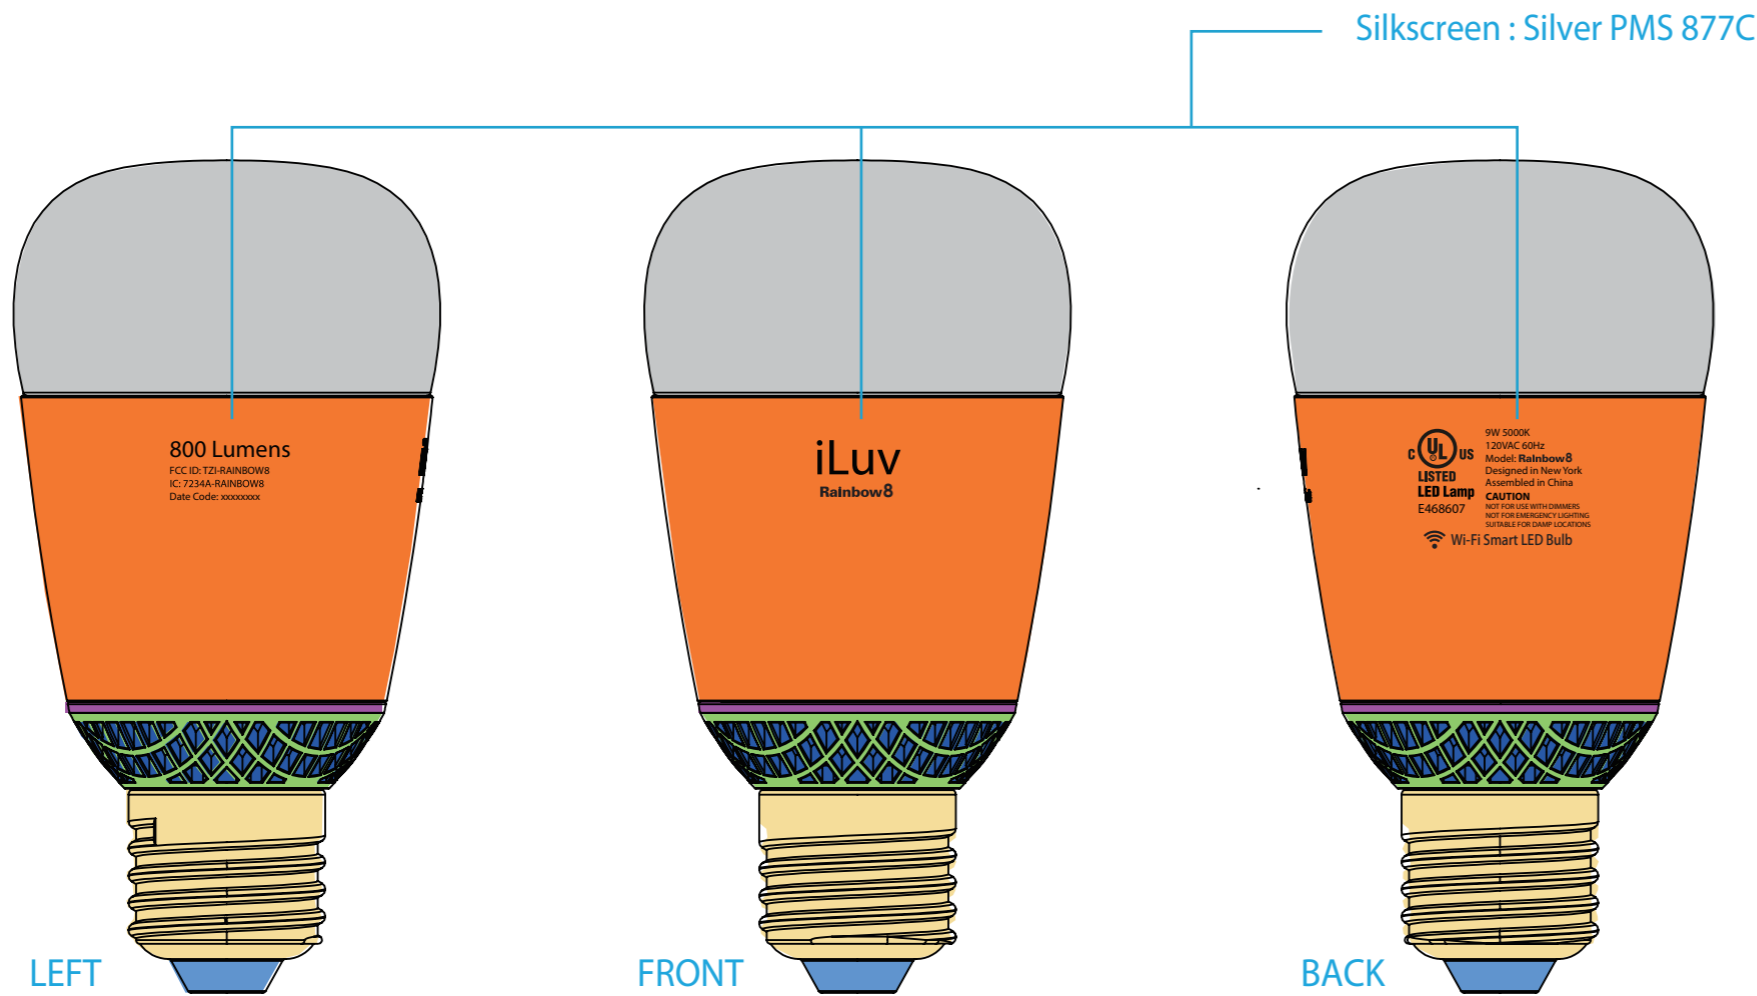

| | | | | | | | |
|---------|------------|----------|------------|-----------|----------|----------|------------|
| MODEL | Rainbow8 | DESIGNER | Kevin Park | SCALE | 1:1 (mm) | DATE | 03/15/2016 |
| PROJECT | Silkscreen | DEPT. | ID | PRINT-OUT | 100% | REVISION | 00 |

- : Bulb cap/ Hi-Glossy milky White PC
- : Bulb body/ Tiny Particle Matte White Paint Spray
- : Bulb body / Injection White Glossy on rim + Texture + Matte YS2000C3 C YS20002 C
- : Socket part/ Real Chrome Metal
- : Socket part-1/ Matte Black Metal