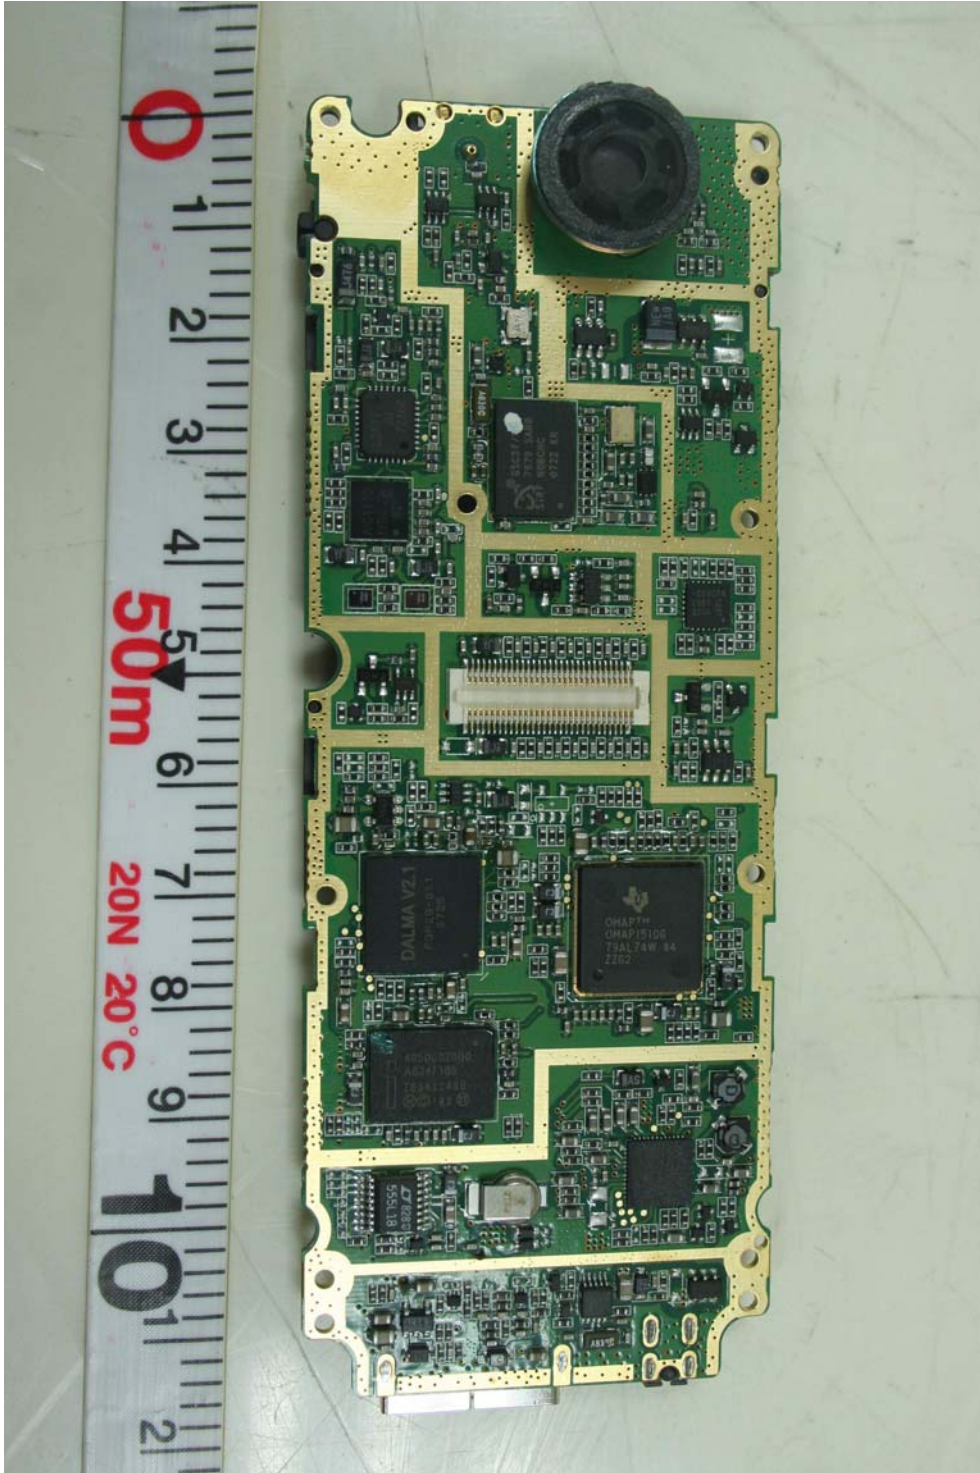

Document:  
Model Number:  
Client Name:

Internal Photos  
Satellite Mobile Hand Held Terminal XT  
Asia Pacific Satellite Industries Co., Ltd.

Page 2 of 7

Document:  
Model Number:  
Client Name:

Internal Photos  
Satellite Mobile Hand Held Terminal XT  
Asia Pacific Satellite Industries Co., Ltd.

Document:  
Model Number:  
Client Name:

Internal Photos  
Satellite Mobile Hand Held Terminal XT  
Asia Pacific Satellite Industries Co., Ltd.

Page 5 of 7

Document:  
Model Number:  
Client Name:

Internal Photos  
Satellite Mobile Hand Held Terminal XT  
Asia Pacific Satellite Industries Co., Ltd.