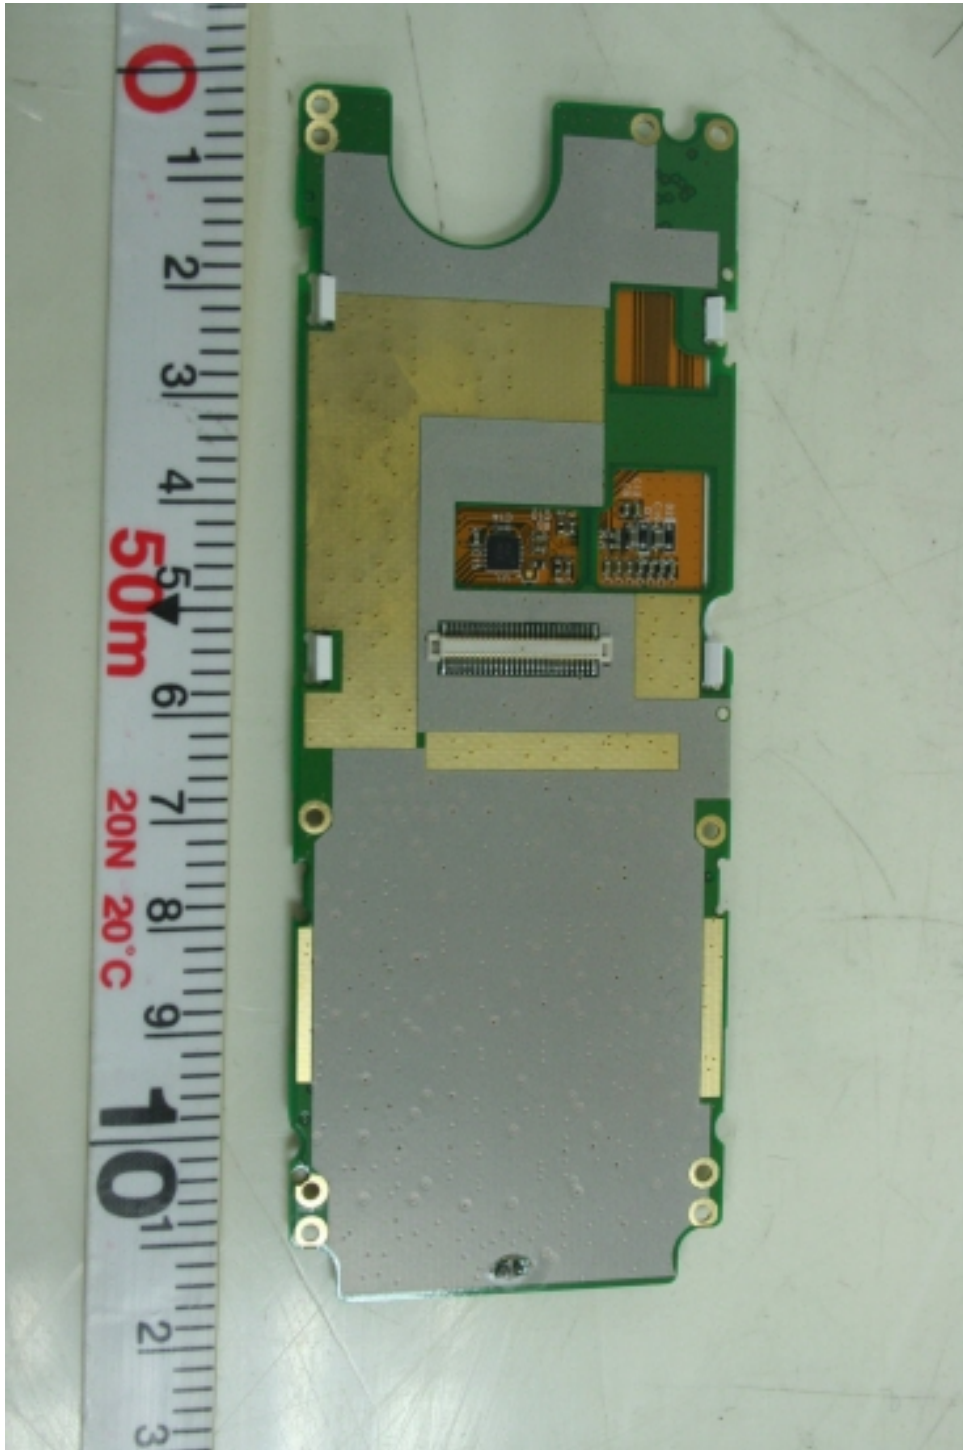

Document:
Model Number:
Client Name:

Internal Photos
Satellite Mobile Hand Held Terminal XT
Asia Pacific Satellite Industries Co., Ltd.

Page 6 of 7