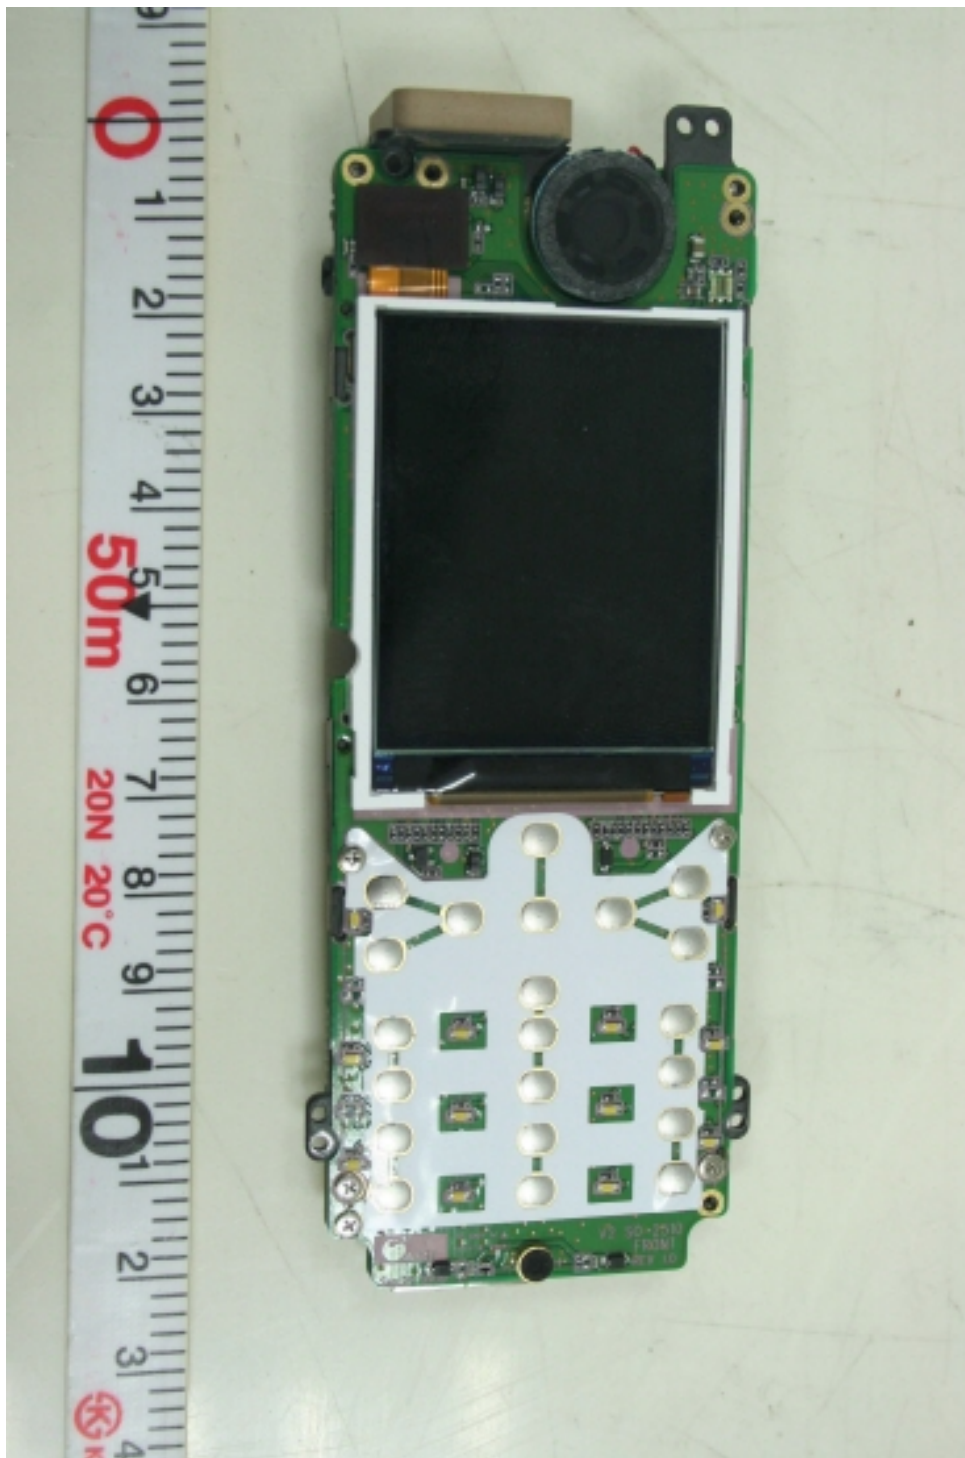

Document:  
Model Number:  
Client Name:

Internal Photos  
Satellite Mobile Hand Held Terminal XT  
Asia Pacific Satellite Industries Co., Ltd.

Page 2 of 7

Document:  
Model Number:  
Client Name:

Internal Photos  
Satellite Mobile Hand Held Terminal XT  
Asia Pacific Satellite Industries Co., Ltd.

Document:  
Model Number:  
Client Name:

Internal Photos  
Satellite Mobile Hand Held Terminal XT  
Asia Pacific Satellite Industries Co., Ltd.

Page 5 of 7

Document:  
Model Number:  
Client Name:

Internal Photos  
Satellite Mobile Hand Held Terminal XT  
Asia Pacific Satellite Industries Co., Ltd.