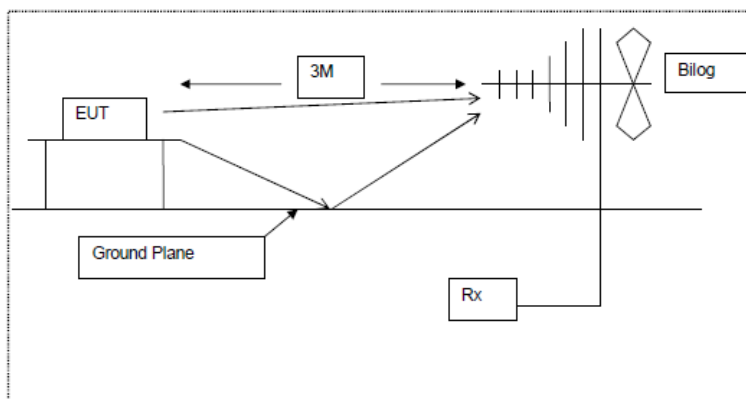

Photograph of the EUT as viewed from in front of the antenna, site M.

Diagram of the radiated emissions test setup, Site M  
30MHz – 1GHz.