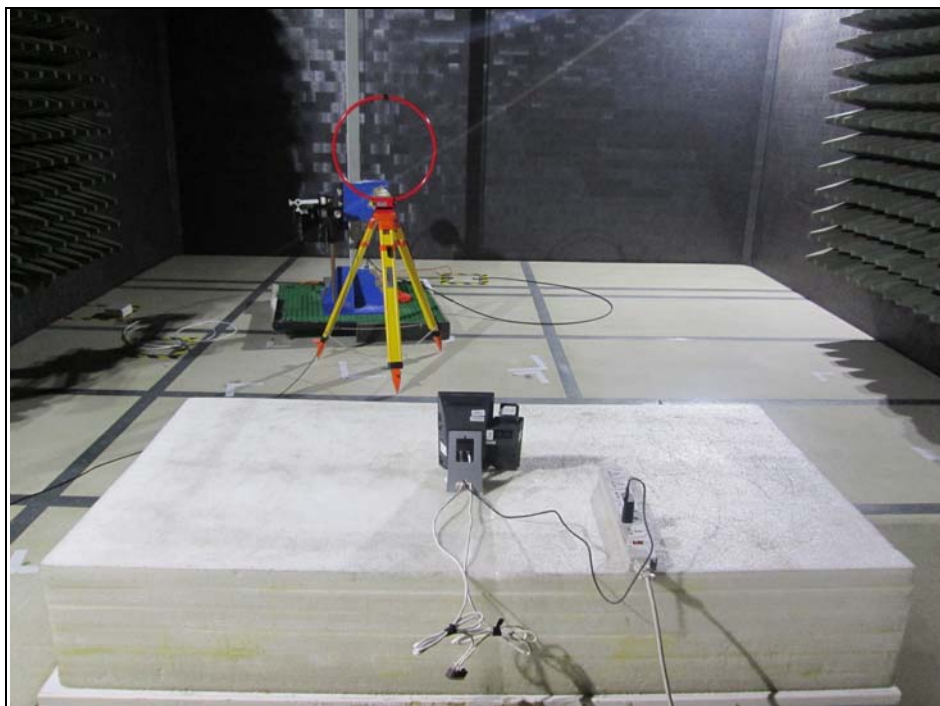

PHOTOGRAPHS OF THE TEST CONFIGURATION

Conducted Emission Test

Radiated Emission Test (9kHz ~ 30MHz)

Radiated Emission Test (30MHz ~ 1GHz)