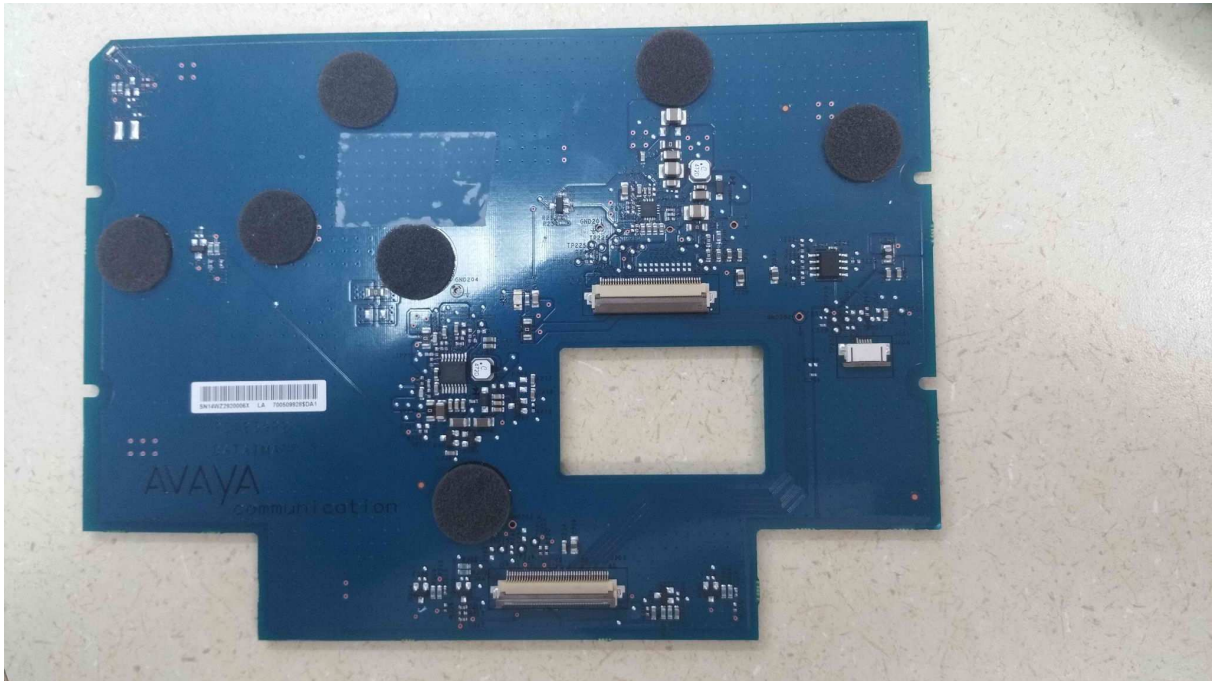

INTERNAL PHOTOS - Avaya H175

Main Board

LCD Board

USB Board

Hook Switch