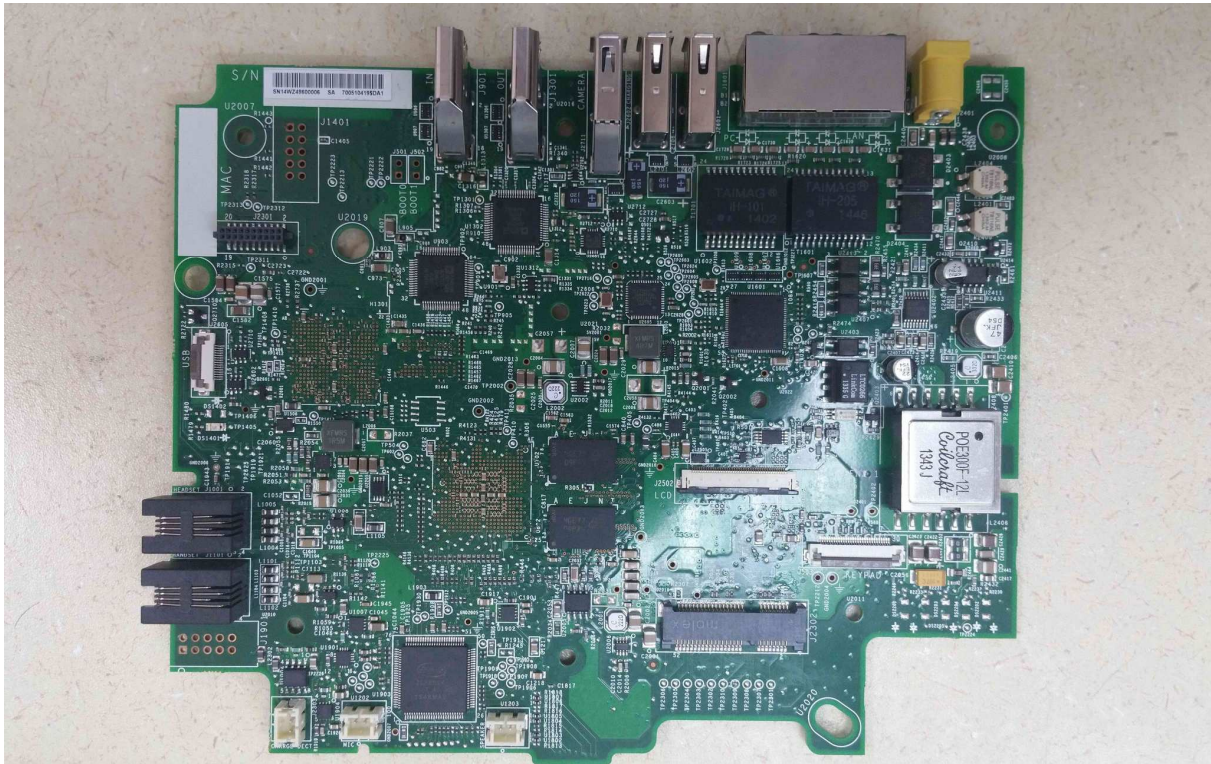

INTERNAL PHOTOS - Avaya H175

Main Board

LCD Board

USB Board

Hook Switch