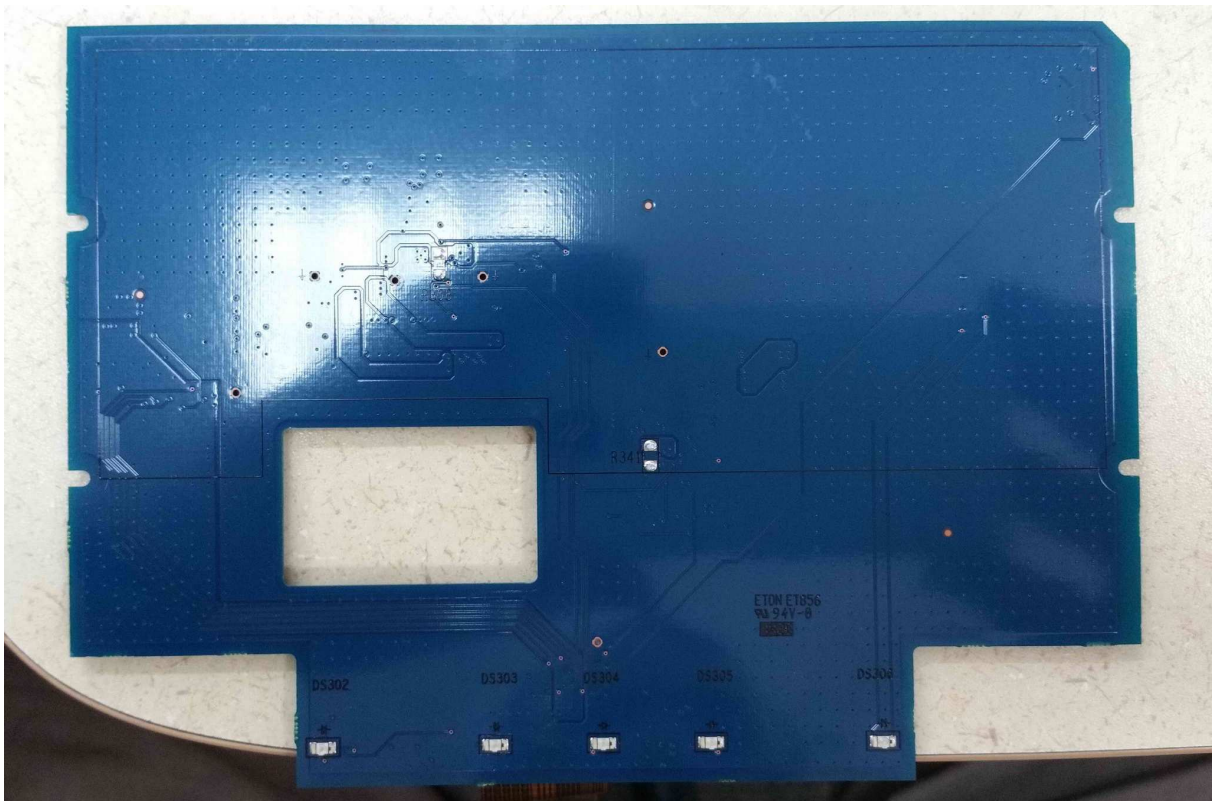

INTERNAL PHOTOS - Avaya H175

Main Board

LCD Board

USB Board

Hook Switch