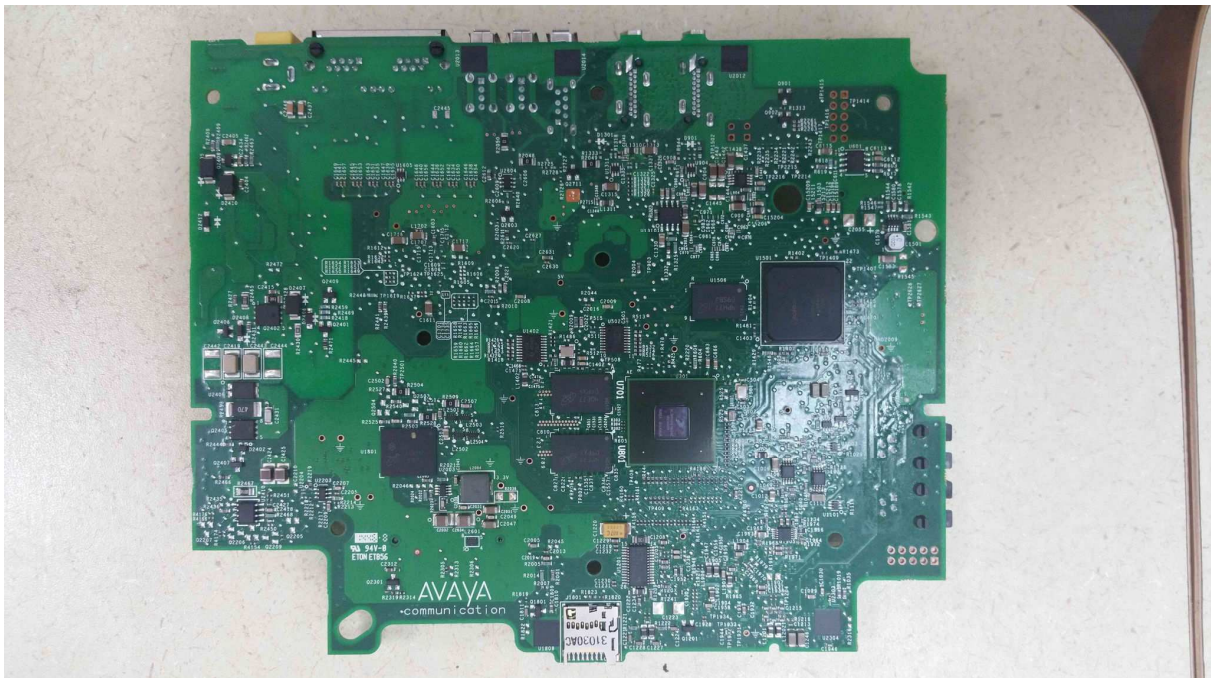

INTERNAL PHOTOS - Avaya H175

Main Board

LCD Board

USB Board

Hook Switch