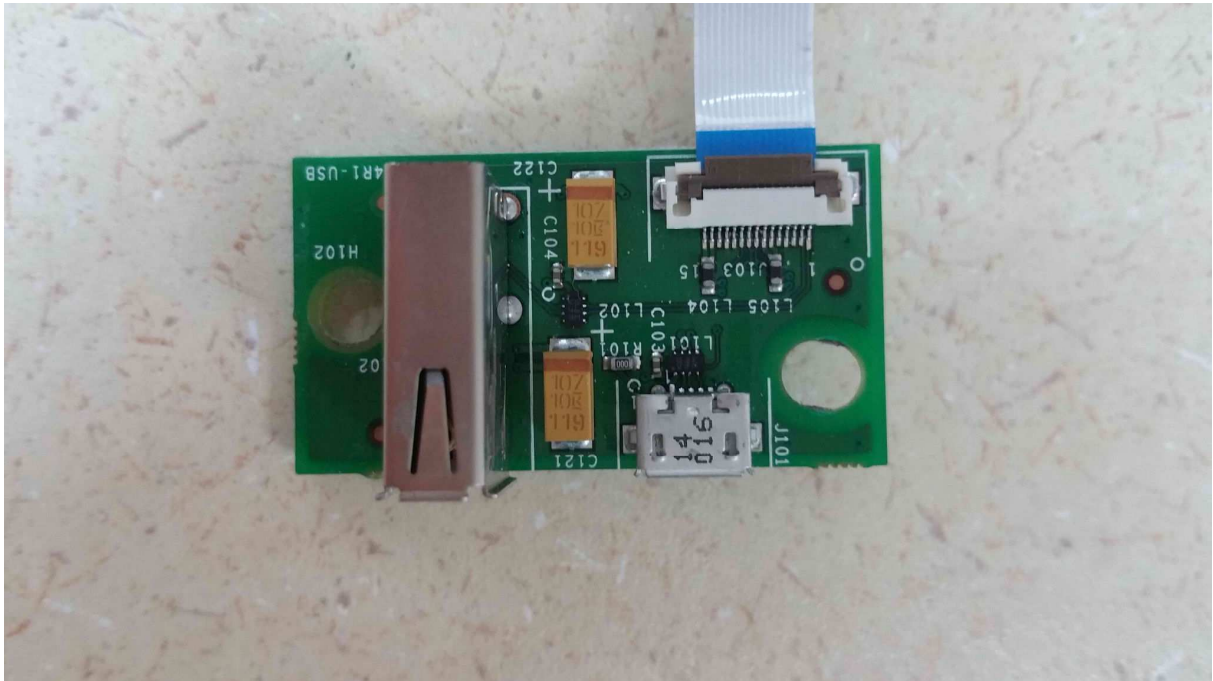

INTERNAL PHOTOS - Avaya H175

Main Board

LCD Board

USB Board

Hook Switch