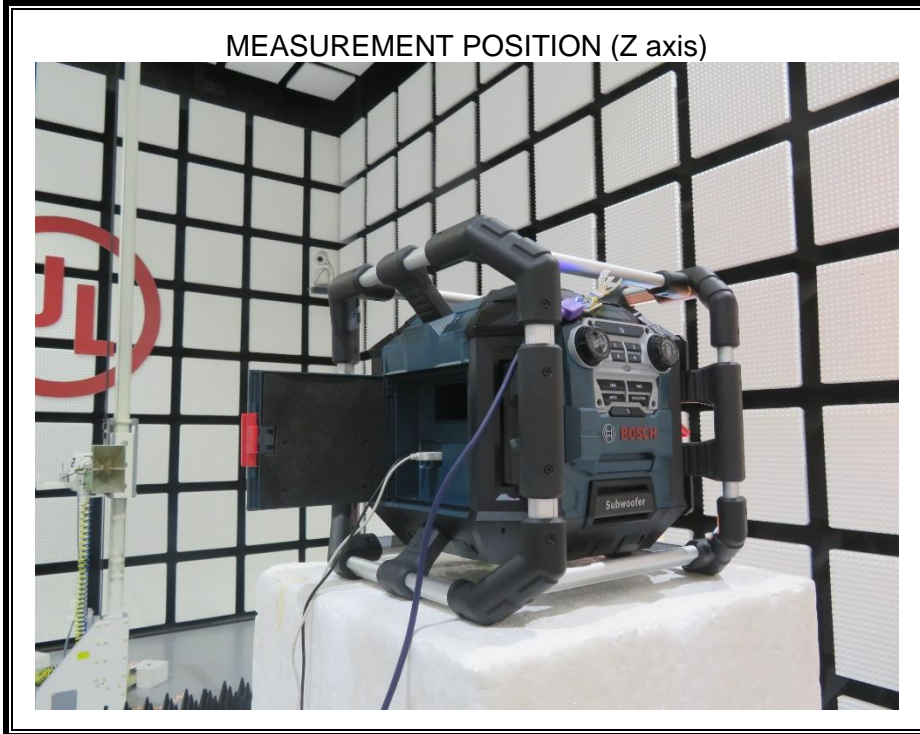

Appendix III

Setup Photographs

RADIATED RF MEASUREMENT SETUP (ABOVE 1 GHz)

MEASUREMENT POSITION (X axis)

MEASUREMENT POSITION (Y axis)

MEASUREMENT POSITION (Z axis)

RADIATED RF MEASUREMENT SETUP (30MHz~1GHz)

RADIATED RF MEASUREMENT SETUP (Below 30MHz)

POWERLINE CONDUCTED EMISSIONS MEASUREMENT SETUP