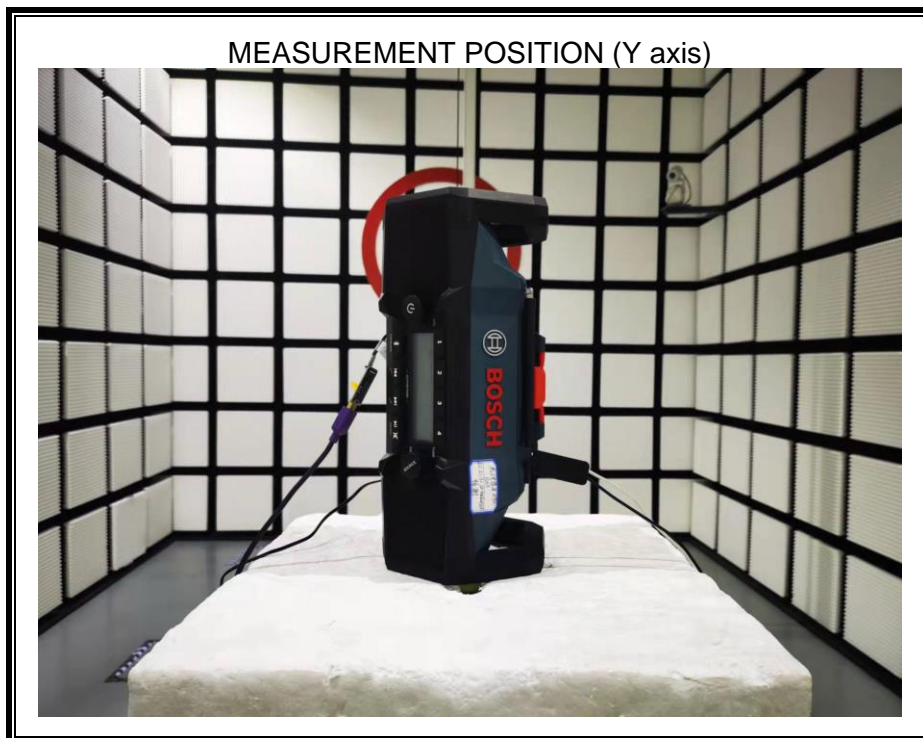

### **Setup Photographs**

RADIATED RF MEASUREMENT SETUP (ABOVE 1 GHz)

MEASUREMENT POSITION (Z axis)

RADIATED RF MEASUREMENT SETUP (30MHz~1GHz)

RADIATED RF MEASUREMENT SETUP (Below 30MHz)

POWERLINE CONDUCTED EMISSIONS MEASUREMENT SETUP