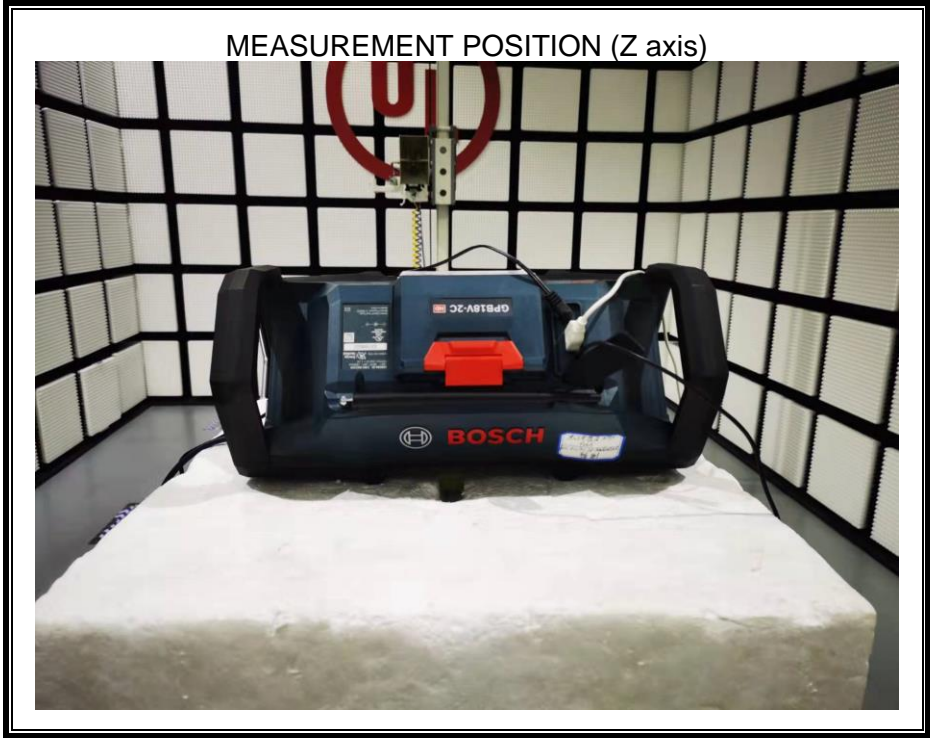

### **Setup Photographs**

RADIATED RF MEASUREMENT SETUP (ABOVE 1 GHz)

MEASUREMENT POSITION (Z axis)

RADIATED RF MEASUREMENT SETUP (30MHz~1GHz)

RADIATED RF MEASUREMENT SETUP (Below 30MHz)

POWERLINE CONDUCTED EMISSIONS MEASUREMENT SETUP