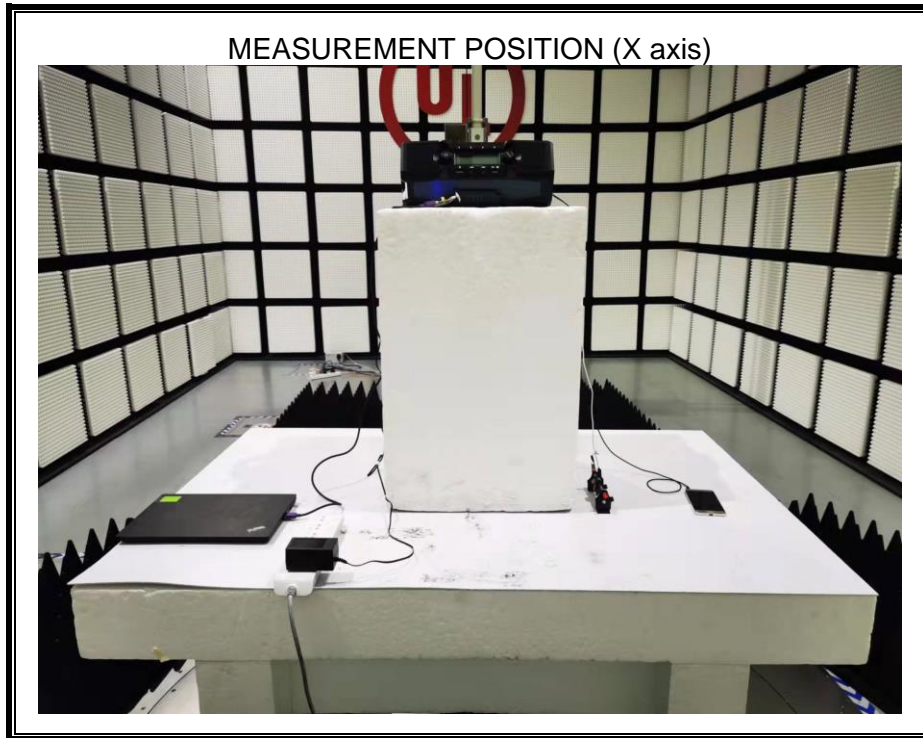

### **Setup Photographs**

RADIATED RF MEASUREMENT SETUP (ABOVE 1 GHz)

MEASUREMENT POSITION (Z axis)

RADIATED RF MEASUREMENT SETUP (30MHz~1GHz)

RADIATED RF MEASUREMENT SETUP (Below 30MHz)

POWERLINE CONDUCTED EMISSIONS MEASUREMENT SETUP