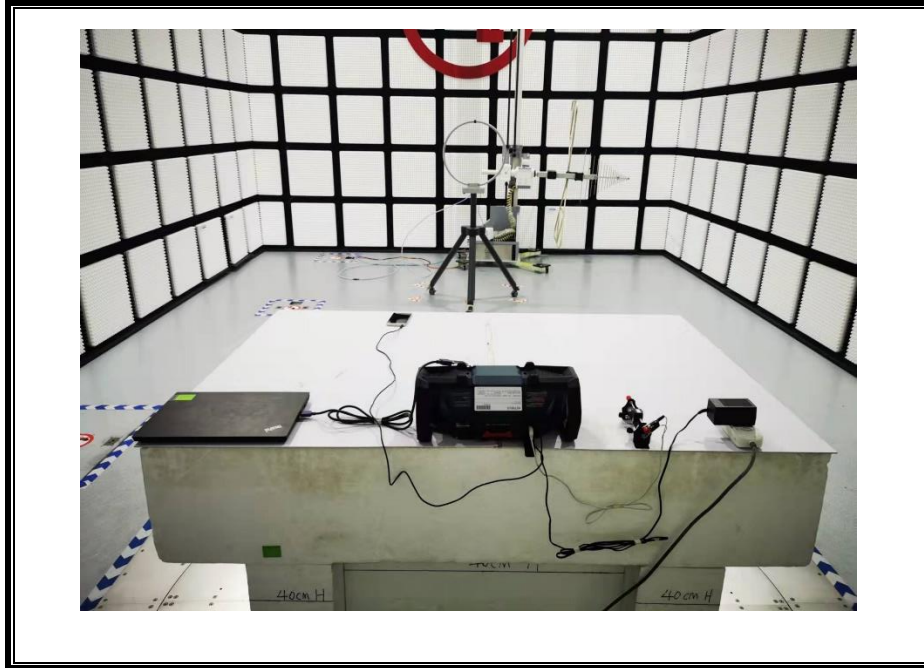

### **Setup Photographs**

RADIATED RF MEASUREMENT SETUP (ABOVE 1 GHz)

MEASUREMENT POSITION (Z axis)

RADIATED RF MEASUREMENT SETUP (30MHz~1GHz)

RADIATED RF MEASUREMENT SETUP (Below 30MHz)

POWERLINE CONDUCTED EMISSIONS MEASUREMENT SETUP