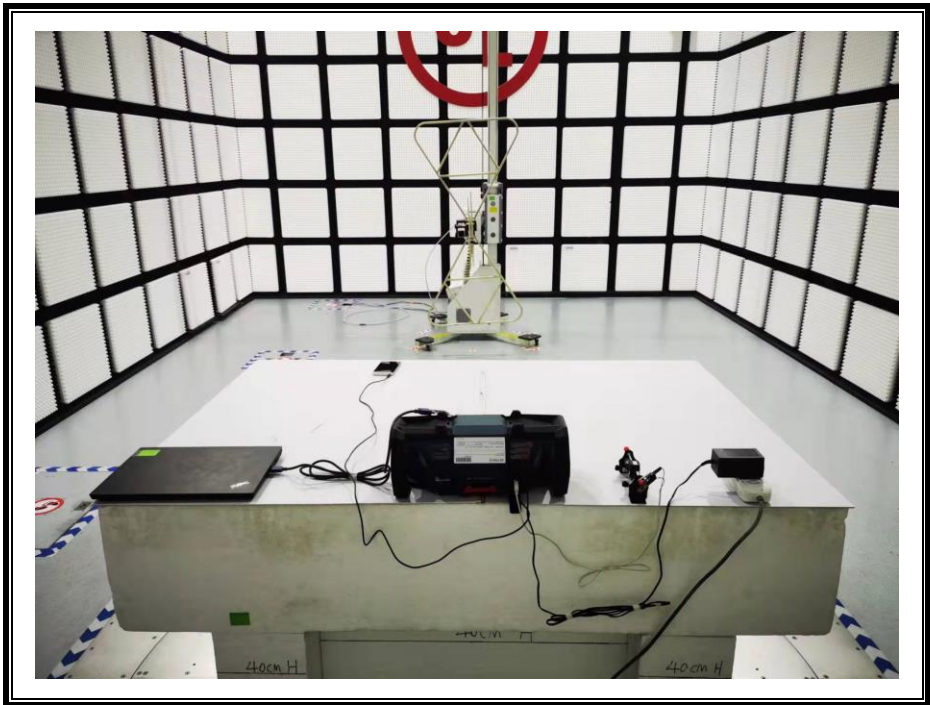

### **Setup Photographs**

RADIATED RF MEASUREMENT SETUP (ABOVE 1 GHz)

MEASUREMENT POSITION (Z axis)

RADIATED RF MEASUREMENT SETUP (30MHz~1GHz)

RADIATED RF MEASUREMENT SETUP (Below 30MHz)

POWERLINE CONDUCTED EMISSIONS MEASUREMENT SETUP