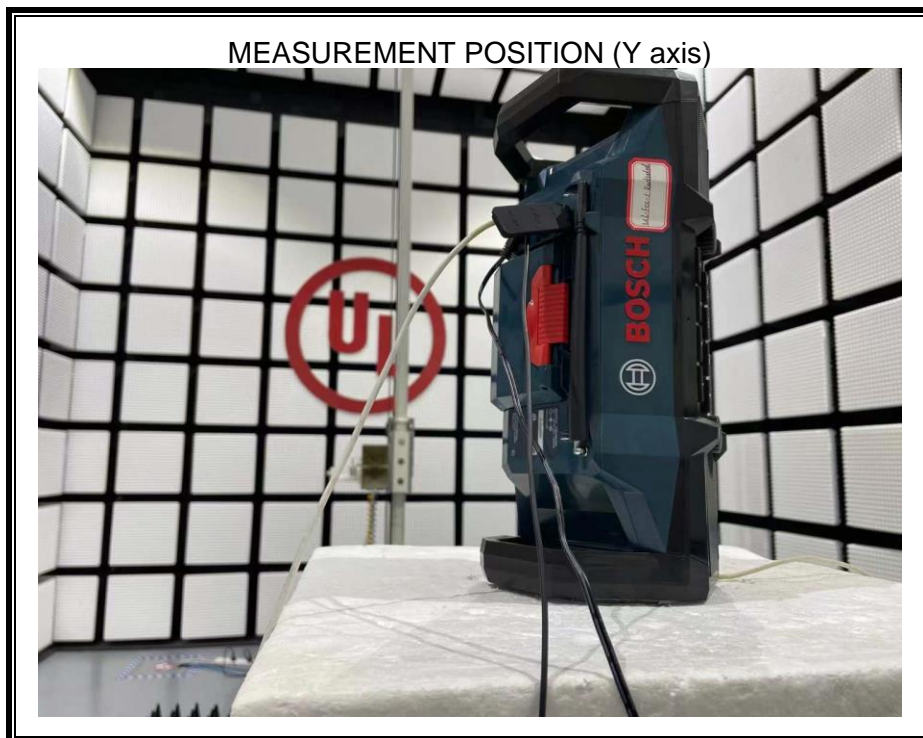

Appendix III

Setup Photographs

RADIATED RF MEASUREMENT SETUP (ABOVE 1 GHz)

MEASUREMENT POSITION (Z axis)

RADIATED RF MEASUREMENT SETUP (30MHz~1GHz)

RADIATED RF MEASUREMENT SETUP (Below 30MHz)

POWERLINE CONDUCTED EMISSIONS MEASUREMENT SETUP