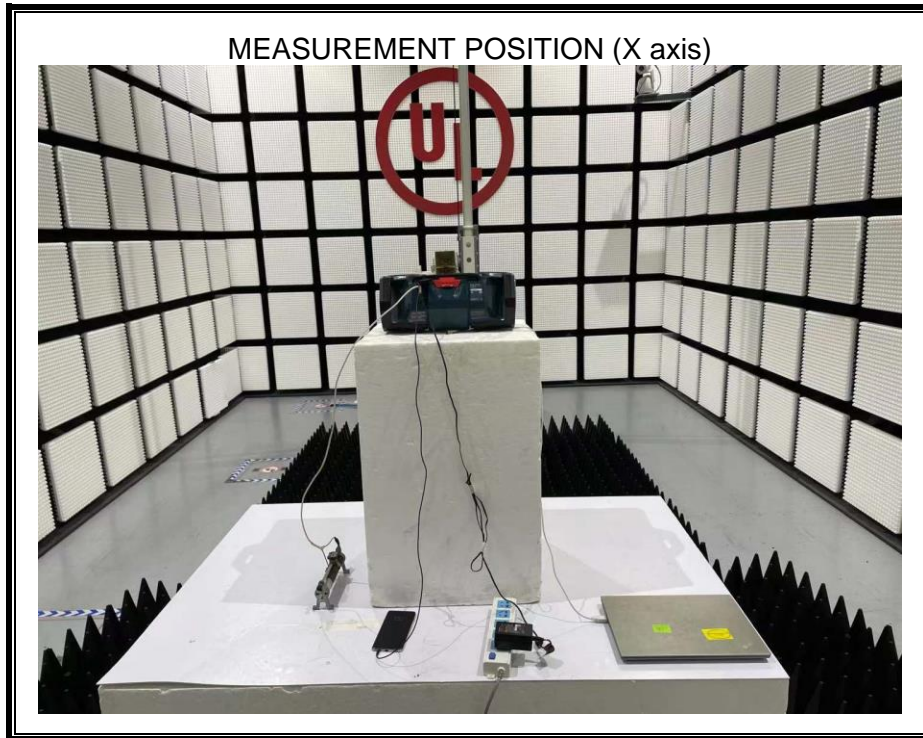

Appendix III

Setup Photographs

RADIATED RF MEASUREMENT SETUP (ABOVE 1 GHz)

MEASUREMENT POSITION (Z axis)

RADIATED RF MEASUREMENT SETUP (30MHz~1GHz)

RADIATED RF MEASUREMENT SETUP (Below 30MHz)

POWERLINE CONDUCTED EMISSIONS MEASUREMENT SETUP