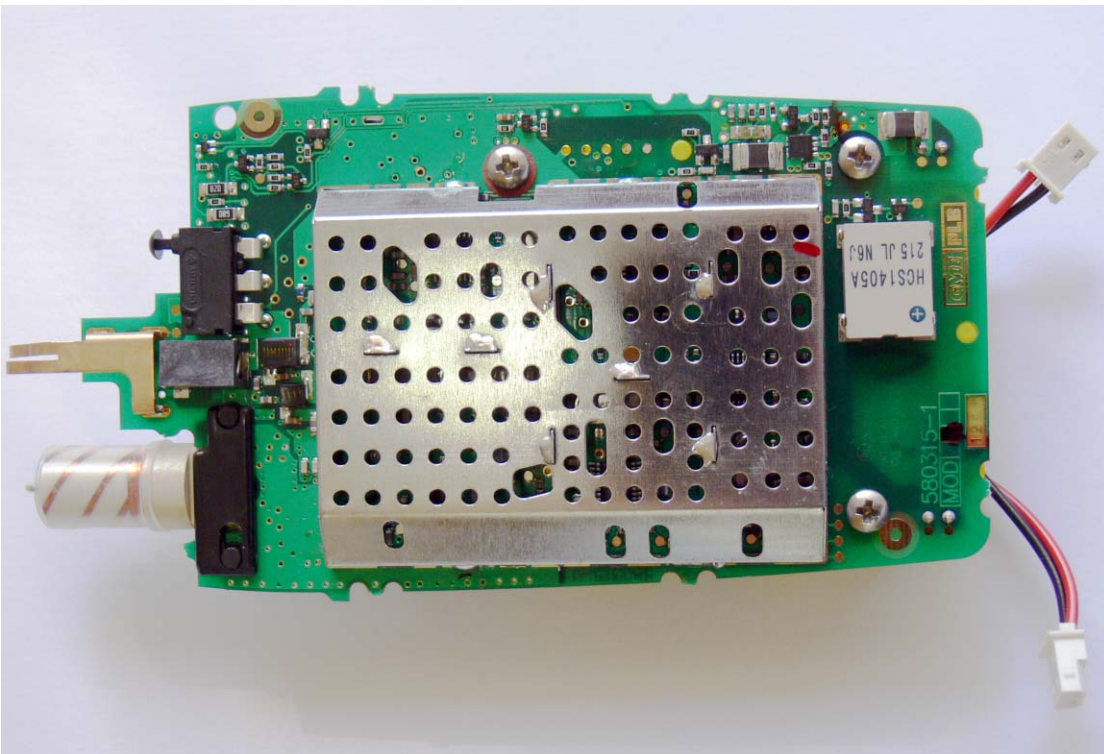

FCC Type Approval - Internal Photos

MT410G - GPS Equipped, 406MHz Class 2, Category 1 PLB.

MT410G - CCA Top view

MT410G - CCA Bottom view

MT410 - 406MHz Class 2, Category 1 PLB.

MT410 - CCA Top view

MT410 - CCA Bottom view