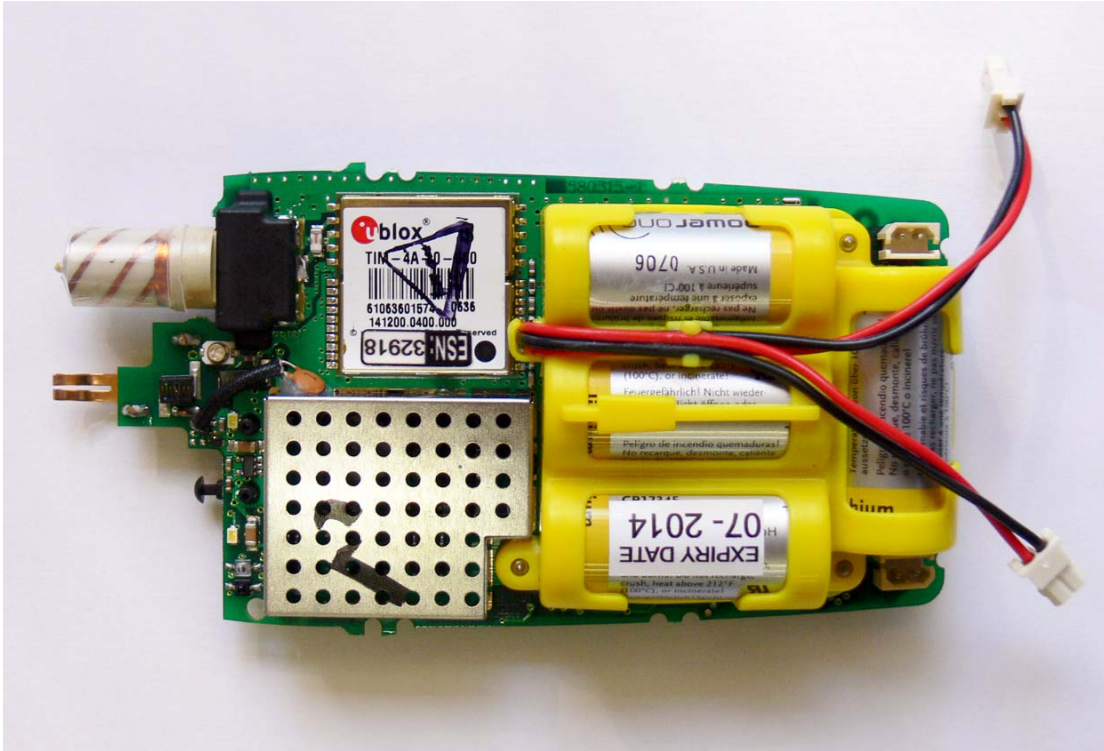

FCC Type Approval - Internal Photos

MT410G - GPS Equipped, 406MHz Class 2, Category 1 PLB.

MT410G - CCA Top view

MT410G - CCA Bottom view

MT410 - 406MHz Class 2, Category 1 PLB.

MT410 - CCA Top view

MT410 - CCA Bottom view