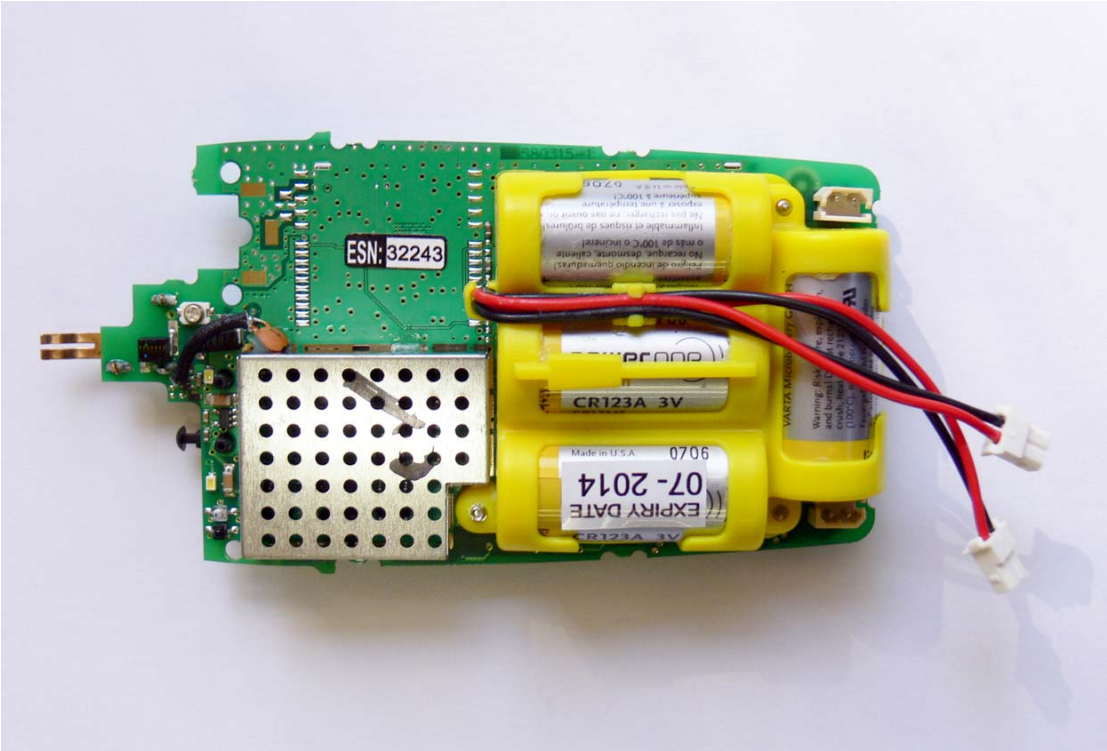

FCC Type Approval - Internal Photos

MT410G - GPS Equipped, 406MHz Class 2, Category 1 PLB.

MT410G - CCA Top view

MT410G - CCA Bottom view

MT410 - 406MHz Class 2, Category 1 PLB.

MT410 - CCA Top view

MT410 - CCA Bottom view