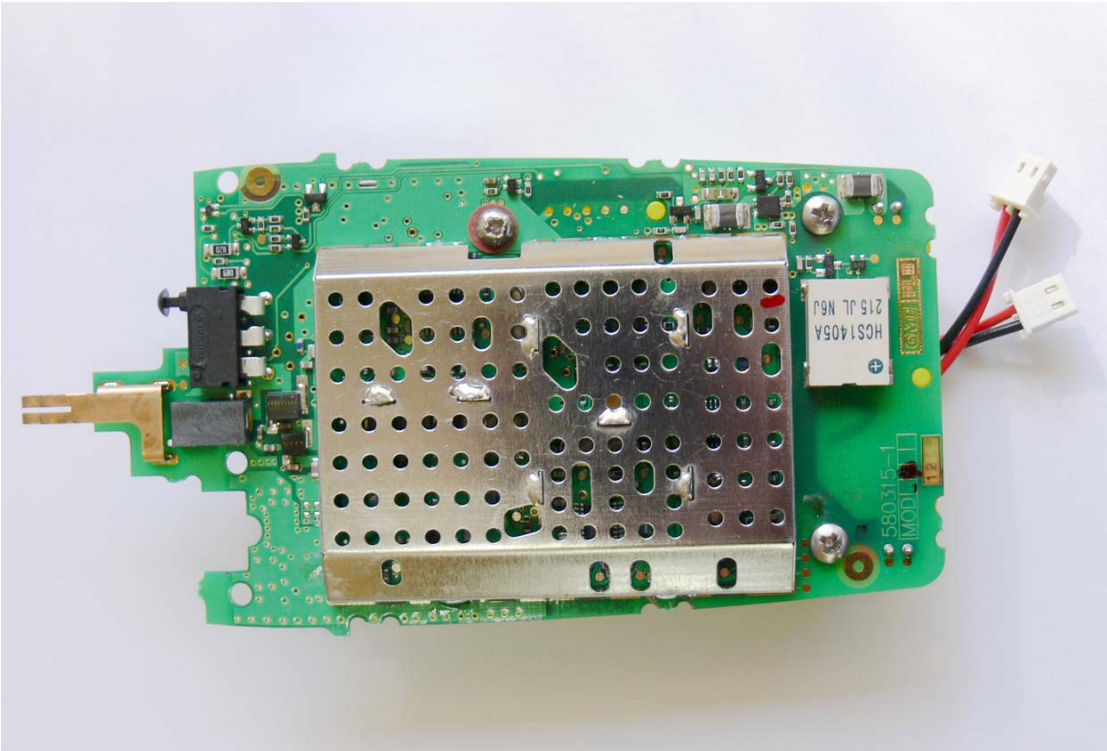

FCC Type Approval - Internal Photos

MT410G - GPS Equipped, 406MHz Class 2, Category 1 PLB.

MT410G - CCA Top view

MT410G - CCA Bottom view

MT410 - 406MHz Class 2, Category 1 PLB.

MT410 - CCA Top view

MT410 - CCA Bottom view