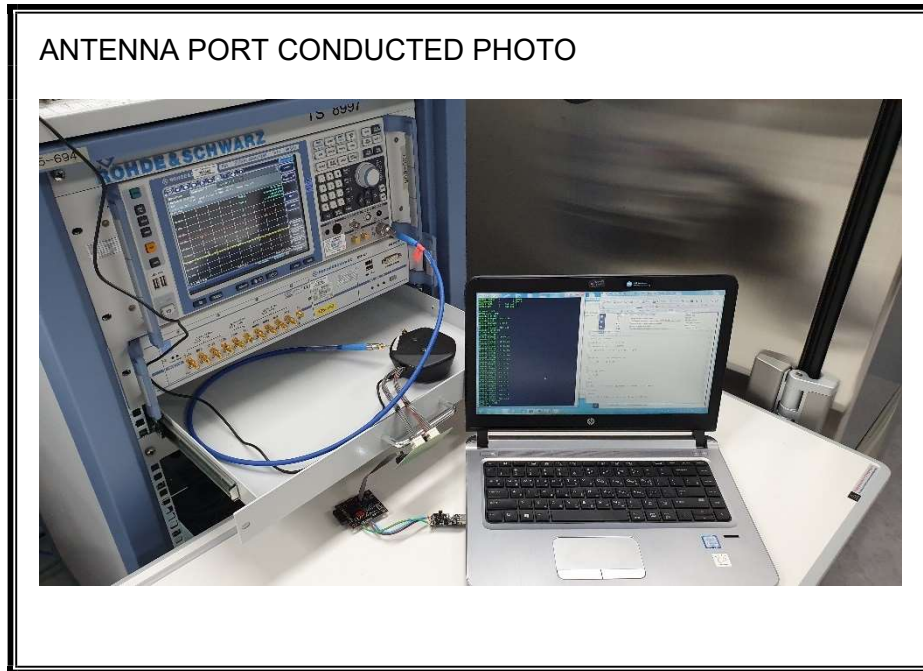

13. SETUP PHOTOS

ANTENNA PORT CONDUCTED RF MEASUREMENT SETUP

RADIATED RF MEASUREMENT SETUP (BELOW 1 GHz)

RADIATED RF MEASUREMENT SETUP (ABOVE 1 GHz)

RADIATED RF MEASUREMENT SETUP FOR PORTABLE CONFIGURATION

X-AXIS FRONT PHOTO

Y-AXIS FRONT PHOTO

Z-AXIS FRONT PHOTO

POWERLINE CONDUCTED EMISSIONS MEASUREMENT SETUP

END OF REPORT