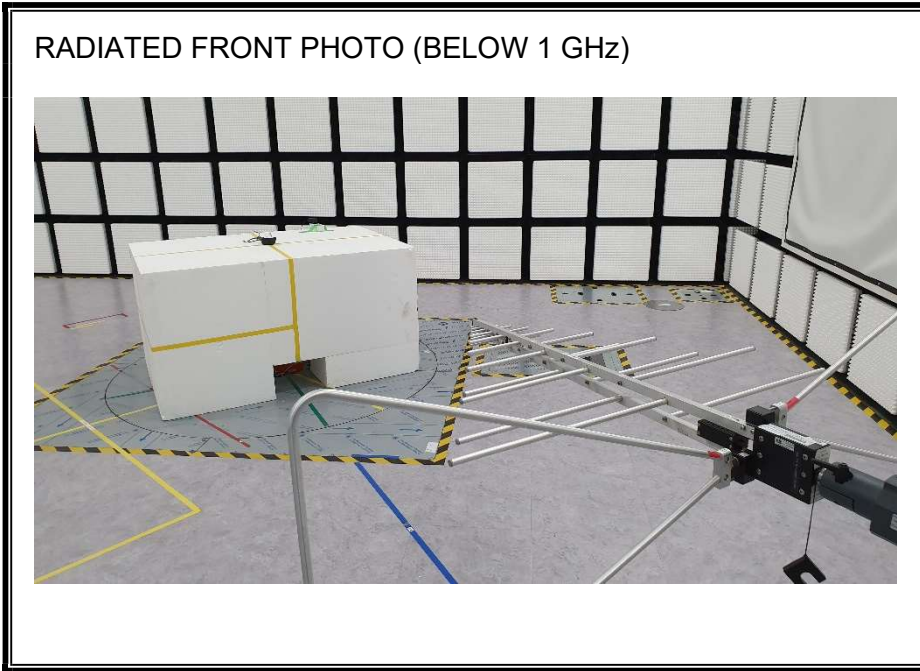

#### ANTENNA PORT CONDUCTED RF MEASUREMENT SETUP

**RADIATED RF MEASUREMENT SETUP (BELOW 1 GHz)**

**RADIATED RF MEASUREMENT SETUP (ABOVE 1 GHz)**

**RADIATED RF MEASUREMENT SETUP FOR PORTABLE CONFIGURATION**

X-AXIS FRONT PHOTO

Y-AXIS FRONT PHOTO

Z-AXIS FRONT PHOTO

**POWERLINE CONDUCTED EMISSIONS MEASUREMENT SETUP**

**END OF REPORT**