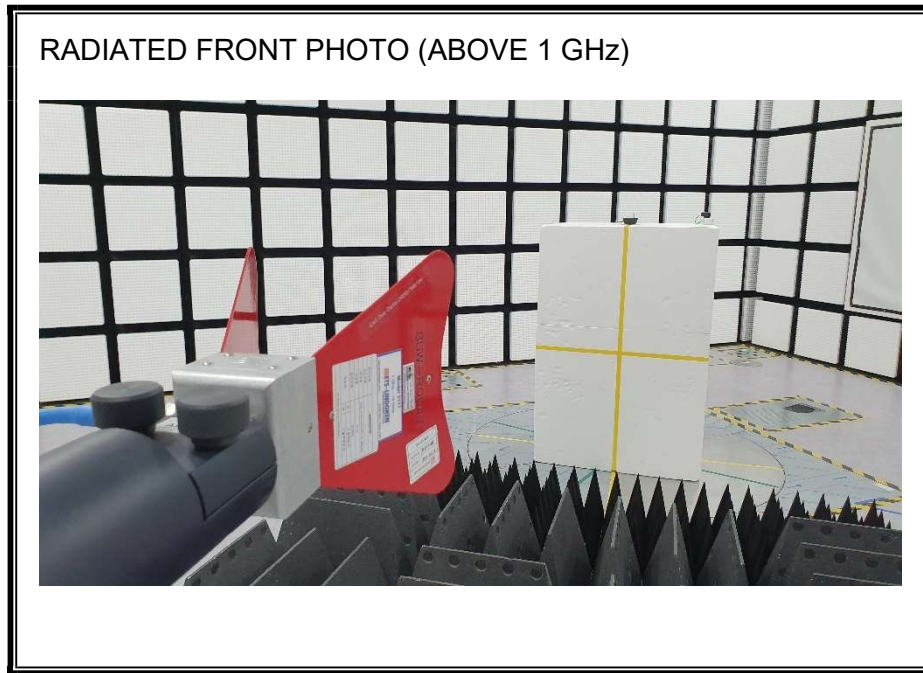

#### ANTENNA PORT CONDUCTED RF MEASUREMENT SETUP

**RADIATED RF MEASUREMENT SETUP (BELOW 1 GHz)**

**RADIATED RF MEASUREMENT SETUP (ABOVE 1 GHz)**

**RADIATED RF MEASUREMENT SETUP FOR PORTABLE CONFIGURATION**

X-AXIS FRONT PHOTO

Y-AXIS FRONT PHOTO

Z-AXIS FRONT PHOTO

**POWERLINE CONDUCTED EMISSIONS MEASUREMENT SETUP**

**END OF REPORT**