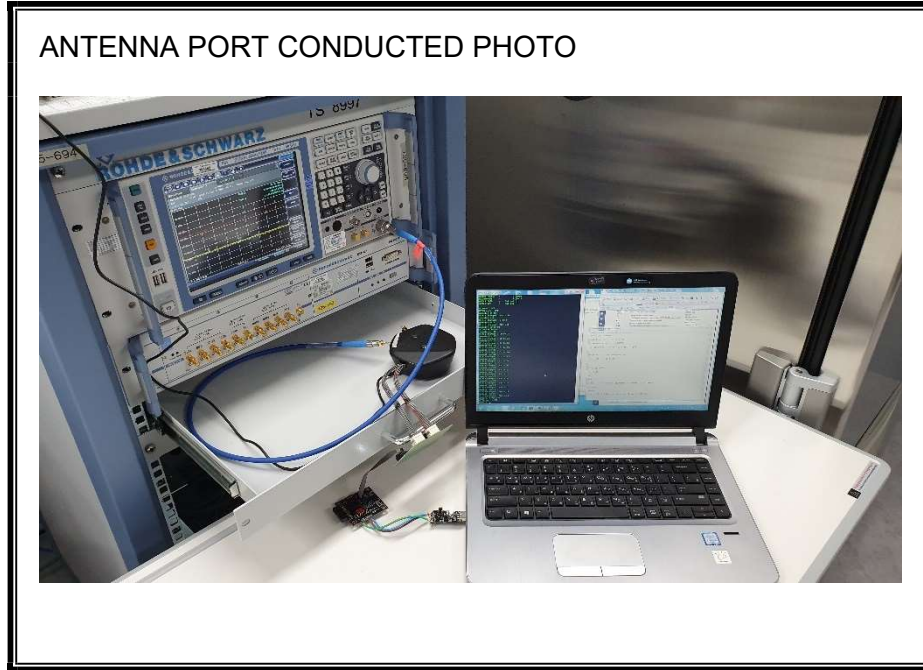

#### ANTENNA PORT CONDUCTED RF MEASUREMENT SETUP

**RADIATED RF MEASUREMENT SETUP (BELOW 1 GHz)**

**RADIATED RF MEASUREMENT SETUP (ABOVE 1 GHz)**

**RADIATED RF MEASUREMENT SETUP FOR PORTABLE CONFIGURATION**

X-AXIS FRONT PHOTO

Y-AXIS FRONT PHOTO

Z-AXIS FRONT PHOTO

**POWERLINE CONDUCTED EMISSIONS MEASUREMENT SETUP**

**END OF REPORT**