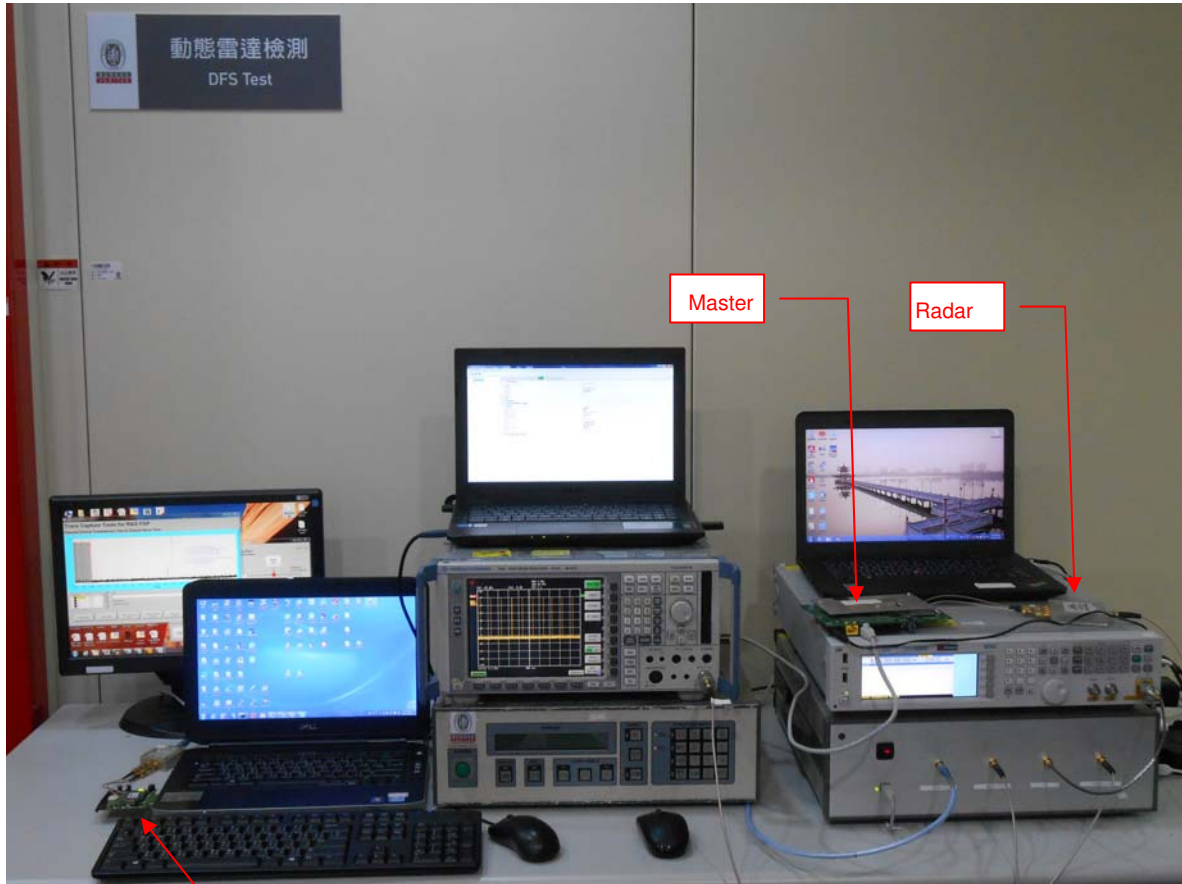

PHOTOGRAPHS OF THE TEST CONFIGURATION

Set UUT as Slave mode (Radar injected into Master)

UUT