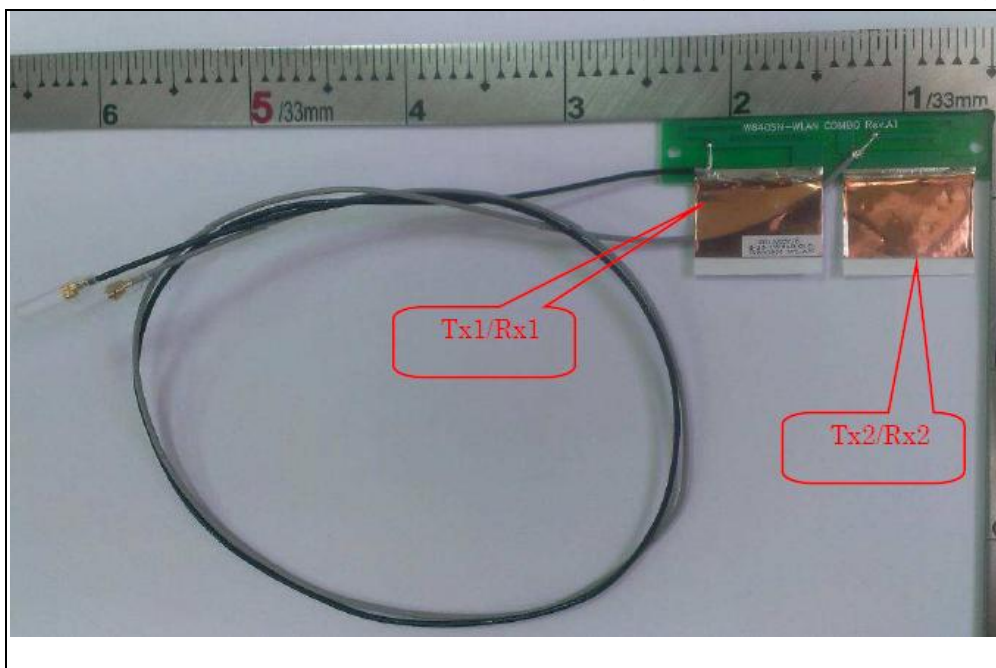

Antenna 29: Brand: WGT / Model: SK840WMPB01+B_SN (Tx1) & SK840WMPB01+B_SN (Tx2)