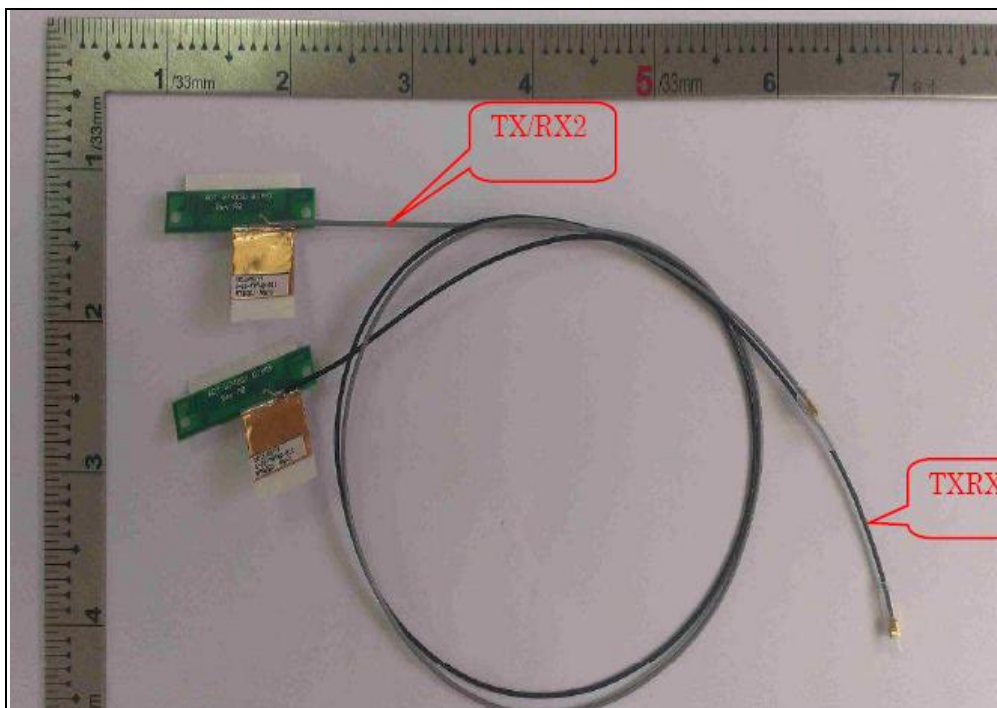

Antenna 28: Brand: WGT / Model: SK740WMPB01+A (Tx1) & SK740WMPB02+A (Tx2)