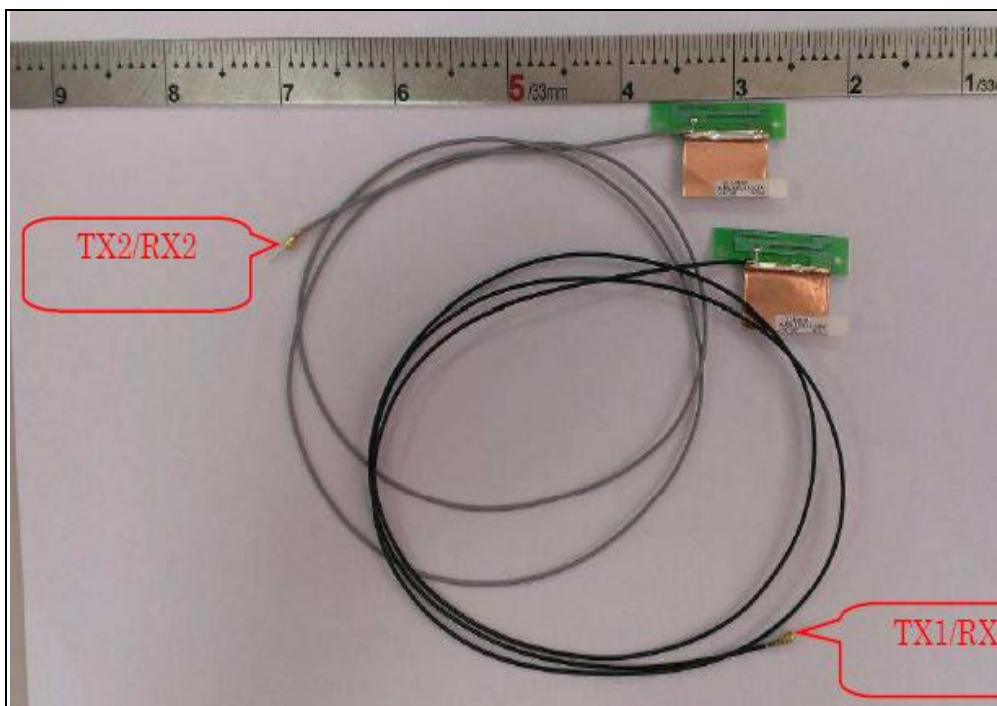

Antenna 27: Brand: WGT / Model: SK670WMPB01+A (Tx1) & SK670WMPB02+A (Tx2)