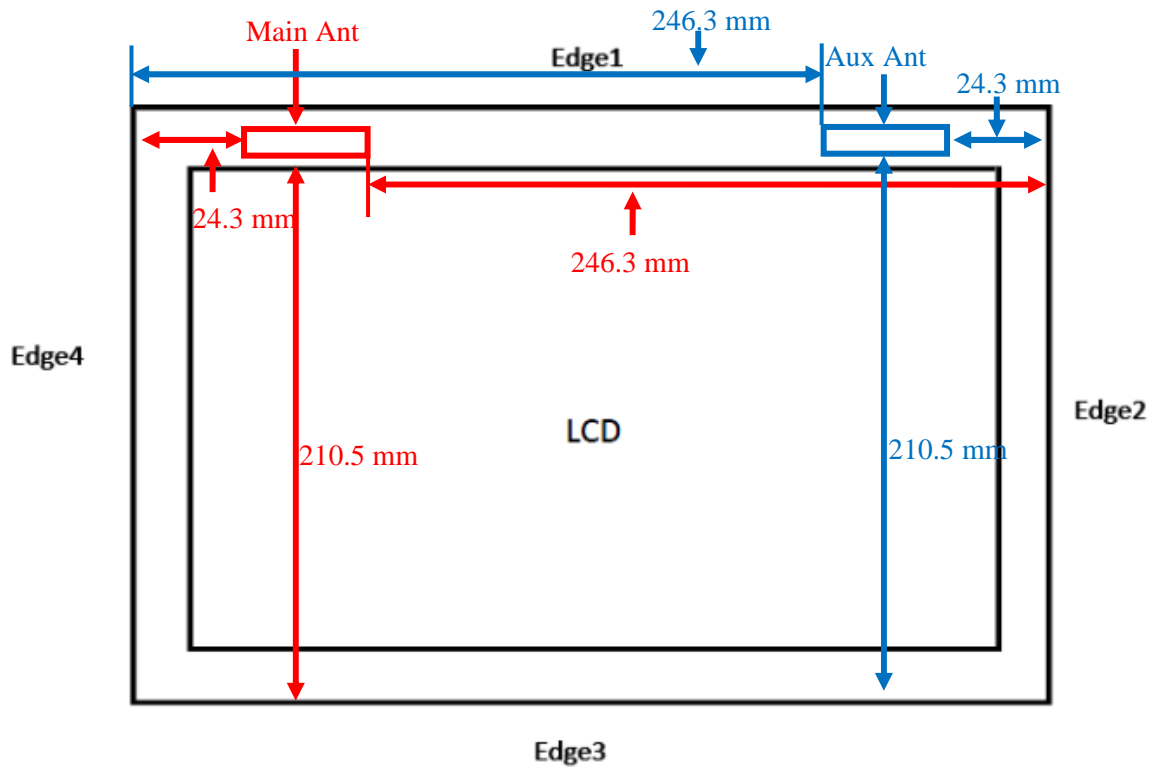

Antenna Location

NB Mode

Separation Distance (mm)	Wi-Fi Antenna (Main)	Wi-Fi Antenna (Aux)
Top-Edge (Edge1)		
Right-Edge (Edge2)		
Bottom-Edge (Edge3)		
Left-Edge (Edge4)		
Bottom	206	206

Tablet Mode

Separation Distance (mm)	Wi-Fi Antenna (Main)	Wi-Fi Antenna (Aux)
Top-Edge (Edge1)	1.48	1.48
Right-Edge (Edge2)	246.3	24.3
Bottom-Edge (Edge3)	210.5	210.5
Left-Edge (Edge4)	24.3	246.3
Rear Surface	14.95	14.95

SETUP PHOTOS

Rear

Edge 1

Edge 2

Edge 4

EUT