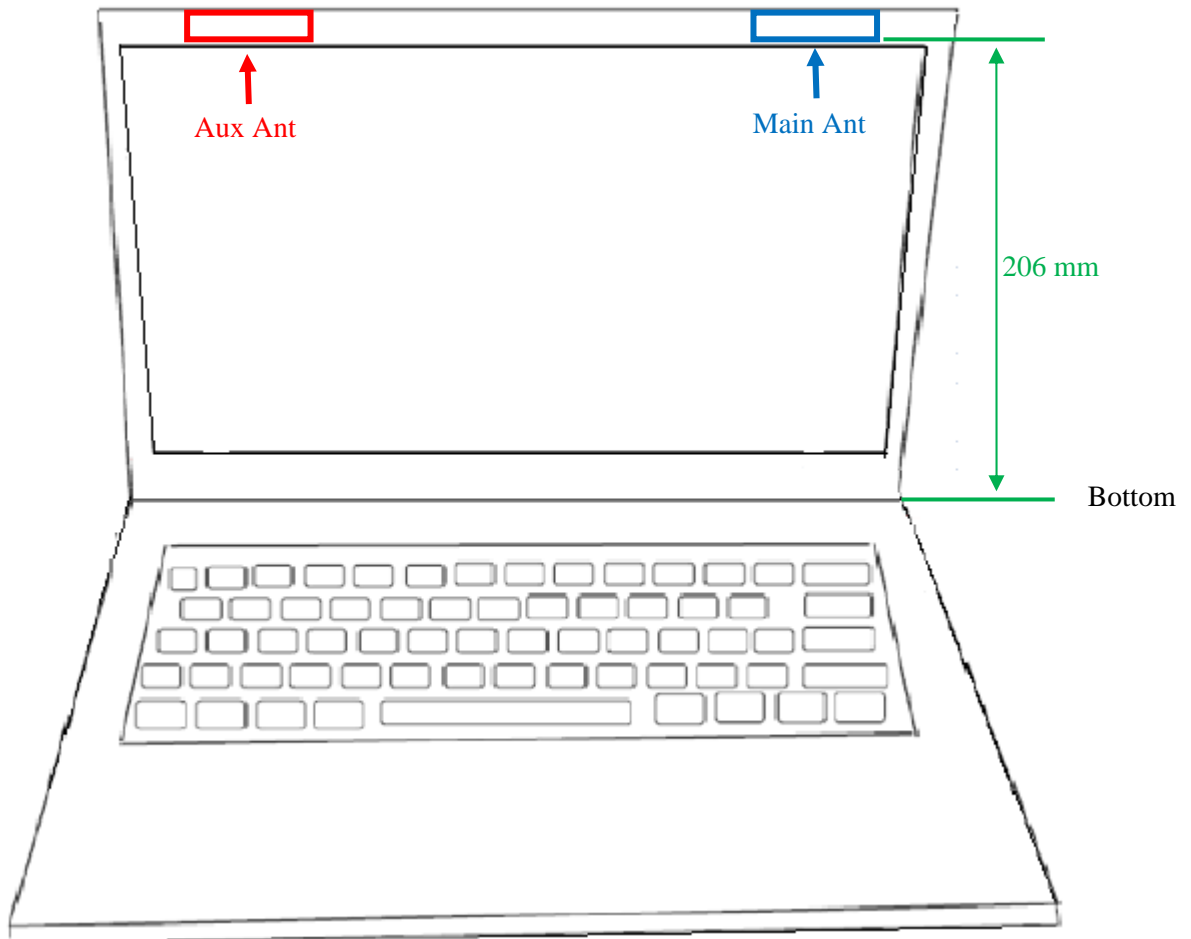

Antenna Location

NB Mode

Separation Distance (mm)	Wi-Fi Antenna (Main)	Wi-Fi Antenna (Aux)
Top-Edge (Edge1)		
Right-Edge (Edge2)		
Bottom-Edge (Edge3)		
Left-Edge (Edge4)		
Bottom	206	206

Tablet Mode

Separation Distance (mm)	Wi-Fi Antenna (Main)	Wi-Fi Antenna (Aux)
Top-Edge (Edge1)	1.48	1.48
Right-Edge (Edge2)	246.3	24.3
Bottom-Edge (Edge3)	210.5	210.5
Left-Edge (Edge4)	24.3	246.3
Rear Surface	14.95	14.95

SETUP PHOTOS

Rear

Edge 1

Edge 2

Edge 4

EUT