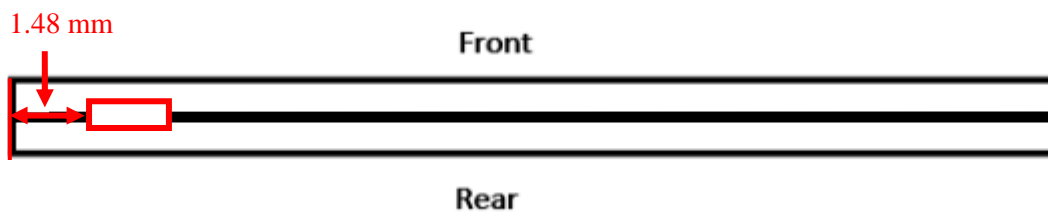

Antenna Location

NB Mode

Separation Distance (mm)	Wi-Fi Antenna (Main)	Wi-Fi Antenna (Aux)
Top-Edge (Edge1)		
Right-Edge (Edge2)		
Bottom-Edge (Edge3)		
Left-Edge (Edge4)		
Bottom	206	206

Tablet Mode

Separation Distance (mm)	Wi-Fi Antenna (Main)	Wi-Fi Antenna (Aux)
Top-Edge (Edge1)	1.48	1.48
Right-Edge (Edge2)	246.3	24.3
Bottom-Edge (Edge3)	210.5	210.5
Left-Edge (Edge4)	24.3	246.3
Rear Surface	14.95	14.95