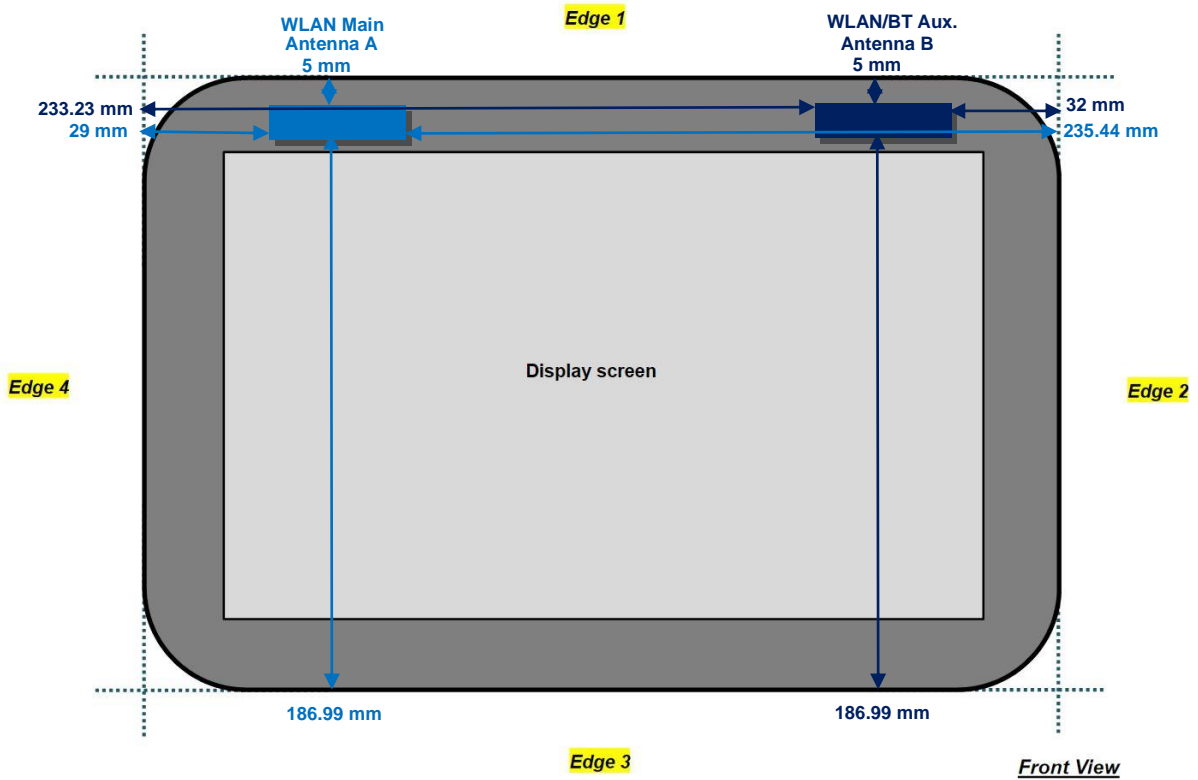

Appendix D. SAR Test Setup Photos

Bottom Face, Test Separation 0 cm

Edge1, Test Separation 0 cm

Edge4, Test Separation 0 cm

Antenna Location

<Tablet Mode>

<Laptop Mode>