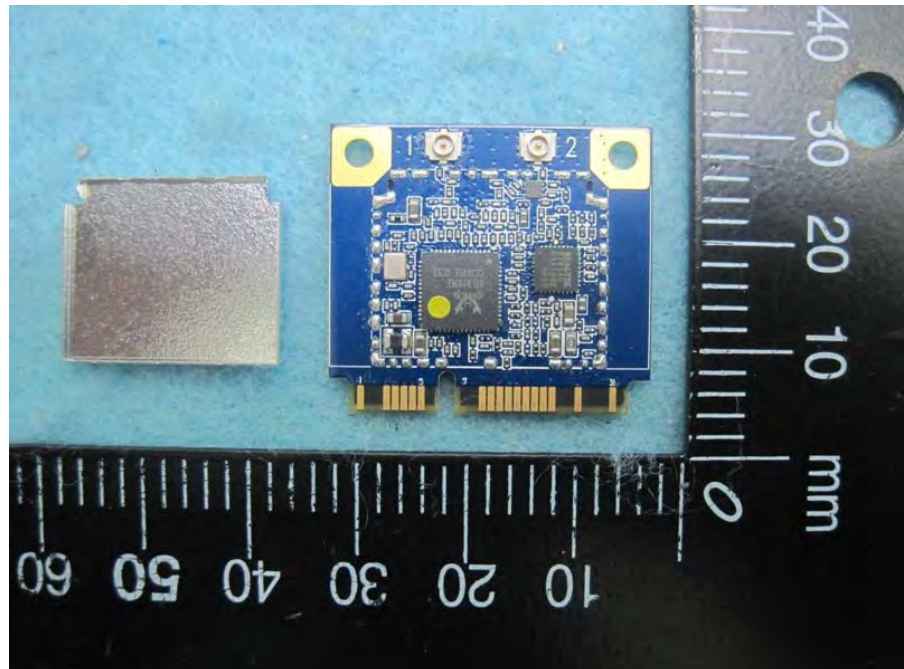

Photographs of EUT

Model No.:
RTL8192EEBT (HMC)

Model No.:
RTL8192EEBT (NGFF)