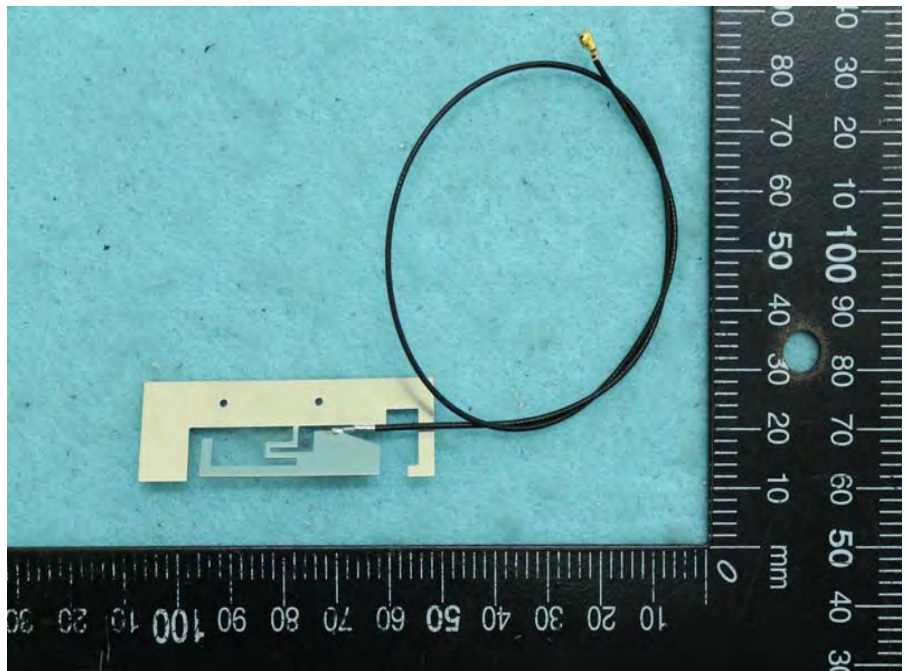

## Photographs of EUT

Model No.:  
RTL8192EEBT (HMC)

Model No.:  
RTL8192EEBT (NGFF)

**Dipole with I-PEX  
connector**

**PIFA with I-PEX  
connector**

**PIFA with I-PEX MHF4  
connector**