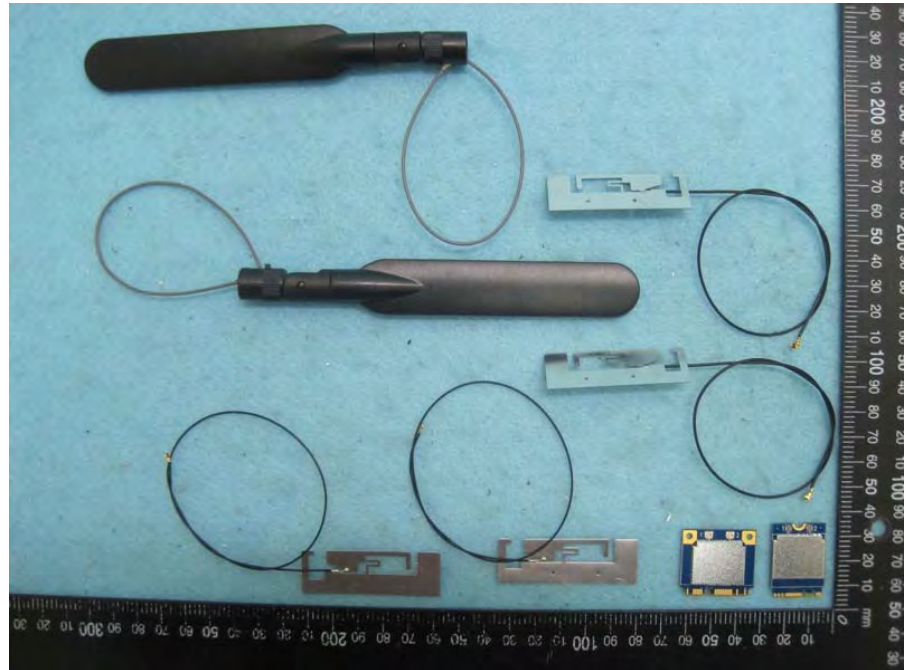

## Photographs of EUT

Model No.:  
RTL8192EEBT (HMC)

Model No.:  
RTL8192EEBT (NGFF)

**Dipole with I-PEX  
connector**

**PIFA with I-PEX  
connector**

**PIFA with I-PEX MHF4  
connector**