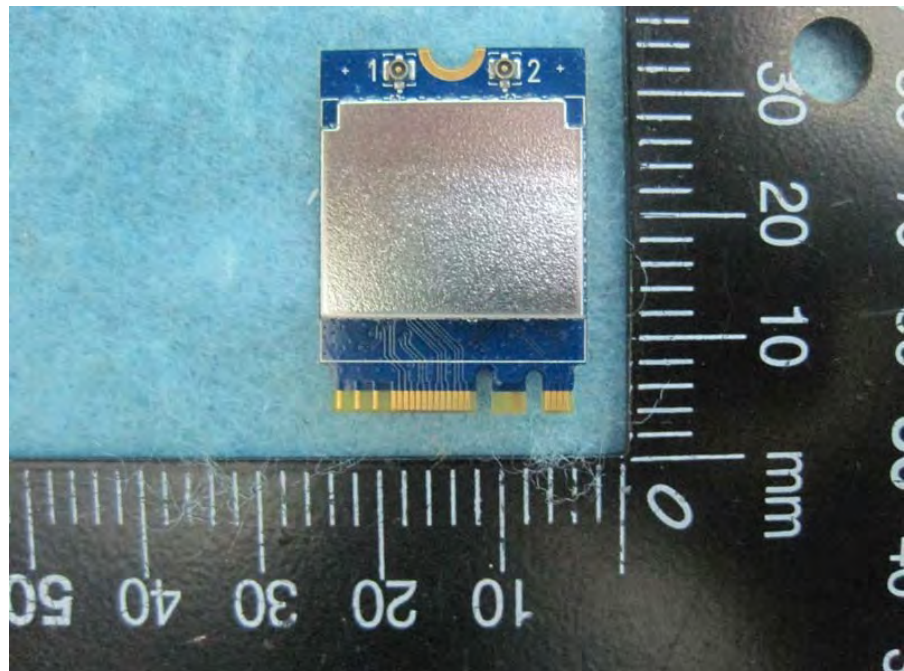

## Photographs of EUT

Model No.:  
RTL8192EEBT (HMC)

Model No.:  
RTL8192EEBT (NGFF)

**Dipole with I-PEX  
connector**

**PIFA with I-PEX  
connector**

**PIFA with I-PEX MHF4  
connector**