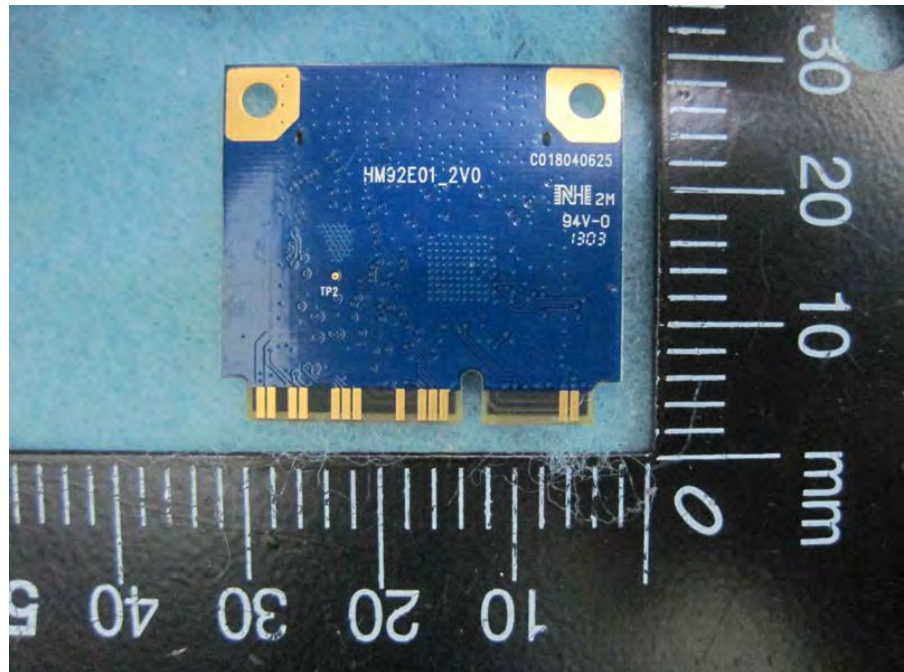

## Photographs of EUT

Model No.:  
RTL8192EEBT (HMC)

Model No.:  
RTL8192EEBT (NGFF)

**Dipole with I-PEX  
connector**

**PIFA with I-PEX  
connector**

**PIFA with I-PEX MHF4  
connector**