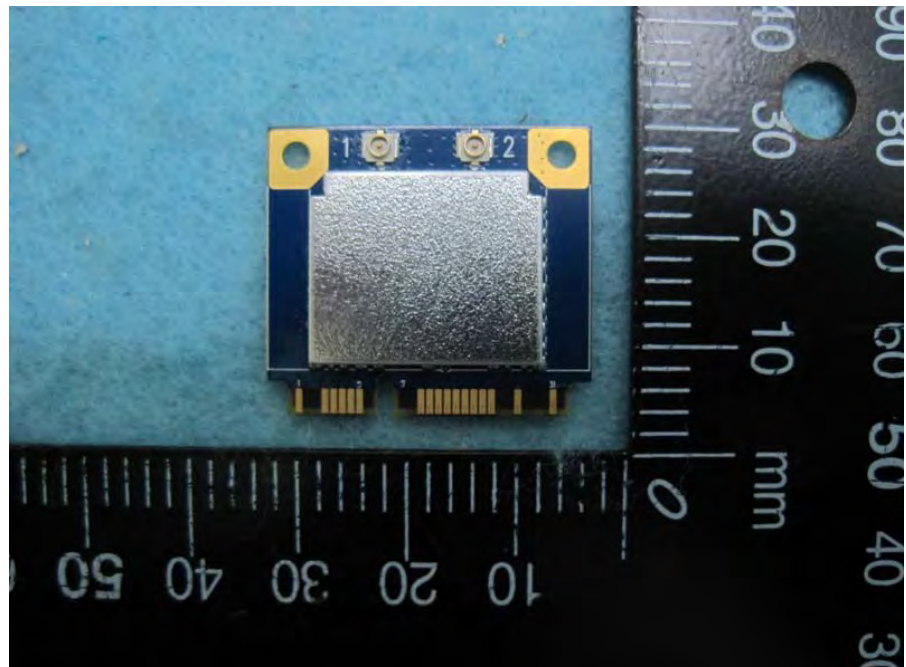

## Photographs of EUT

Model No.:  
RTL8192EEBT (HMC)

Model No.:  
RTL8192EEBT (NGFF)

**Dipole with I-PEX  
connector**

**PIFA with I-PEX  
connector**

**PIFA with I-PEX MHF4  
connector**