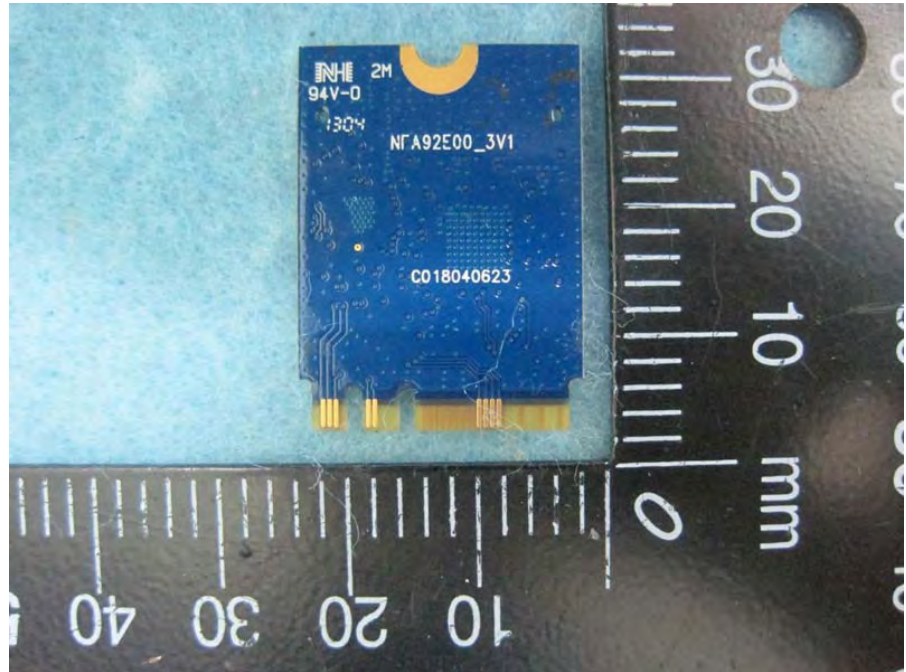

## Photographs of EUT

Model No.:  
RTL8192EEBT (HMC)

Model No.:  
RTL8192EEBT (NGFF)

**Dipole with I-PEX  
connector**

**PIFA with I-PEX  
connector**

**PIFA with I-PEX MHF4  
connector**