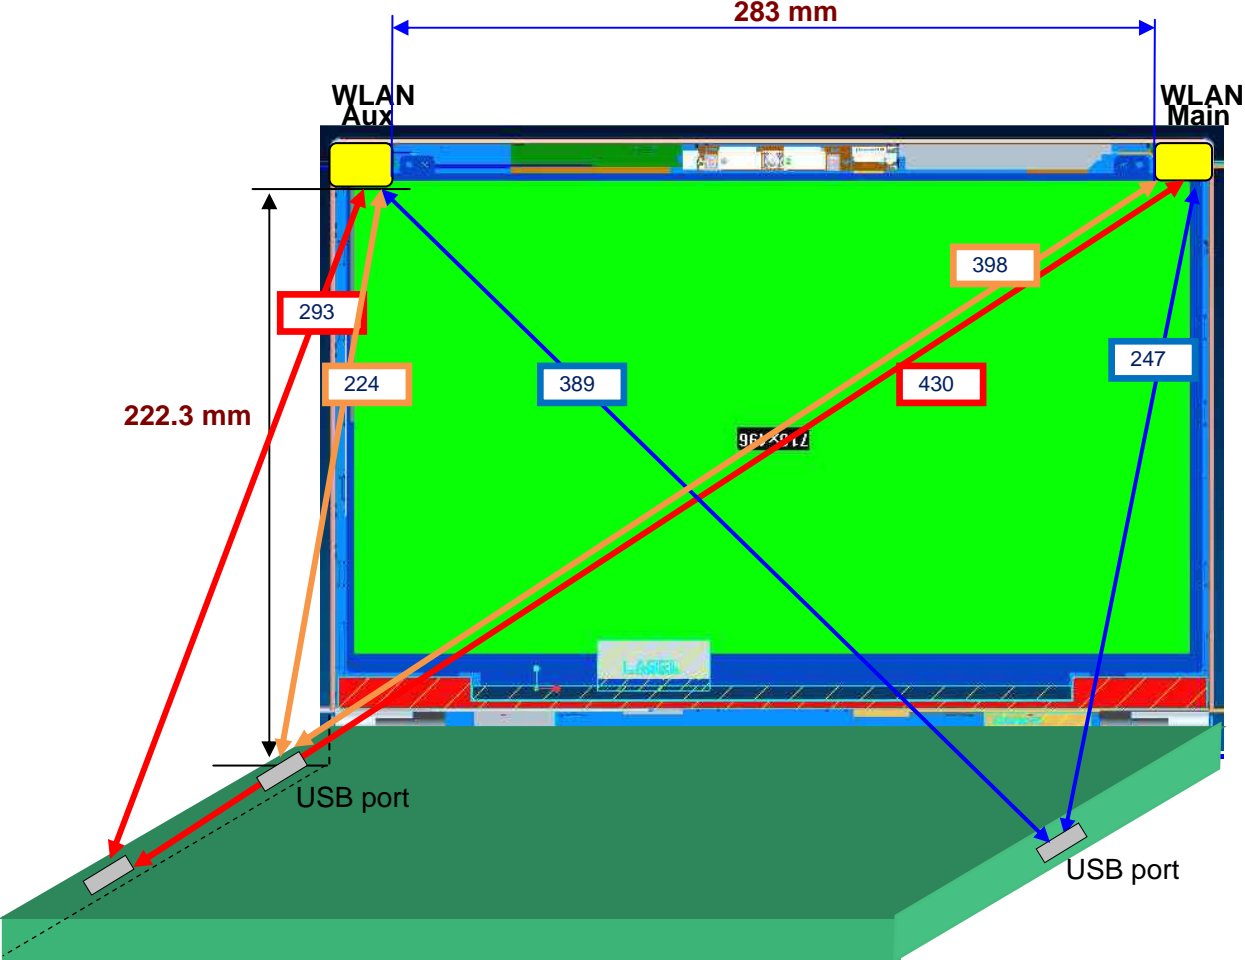

Host Platform Information

1. 14 inch widescreen model (ThinkPad T440s)

Antenna Location

Card Location

Antenna distance

2. 12 inch widescreen model (ThinkPad X240 / X240s)

Antenna Location

Card Location

Antenna distance