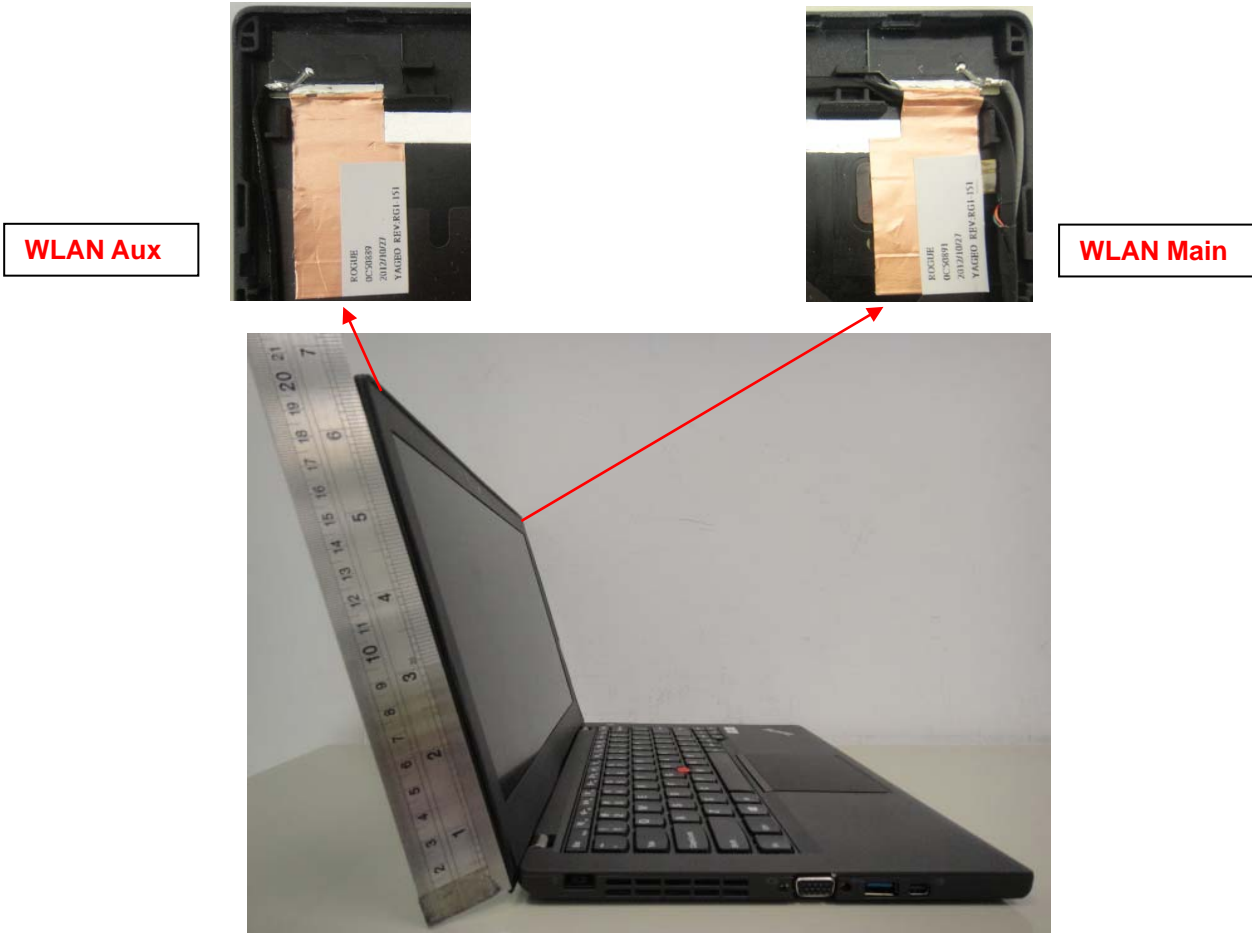

Host Platform Information

1. 14 inch widescreen model (ThinkPad T440s)

Antenna Location

Card Location

Antenna distance

2. 12 inch widescreen model (ThinkPad X240 / X240s)

Antenna Location

Card Location

Antenna distance