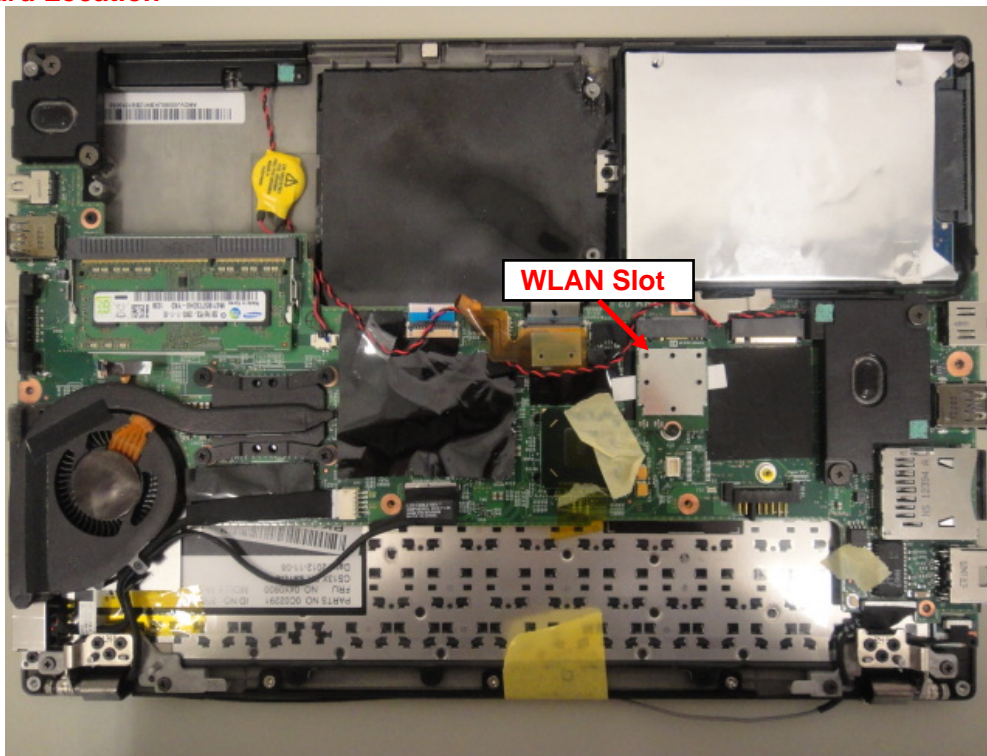

Host Platform Information

1. 14 inch widescreen model (ThinkPad T440s)

Antenna Location

Card Location

Antenna distance

2. 12 inch widescreen model (ThinkPad X240 / X240s)

Antenna Location

Card Location