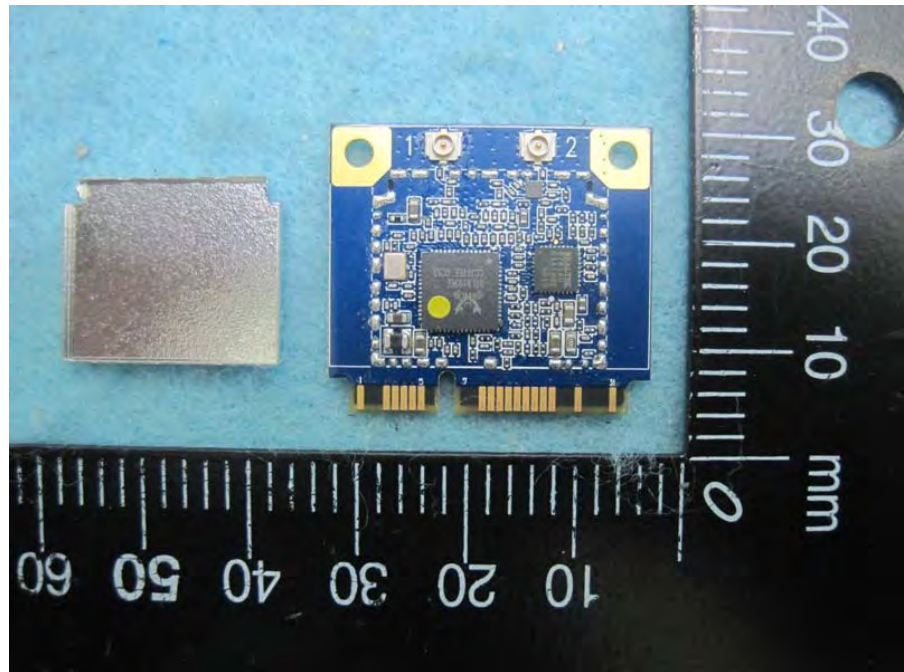

Photographs of EUT

Model No.:
RTL8192EEBT (HMC)

Model No.:
RTL8192EEBT (NGFF)