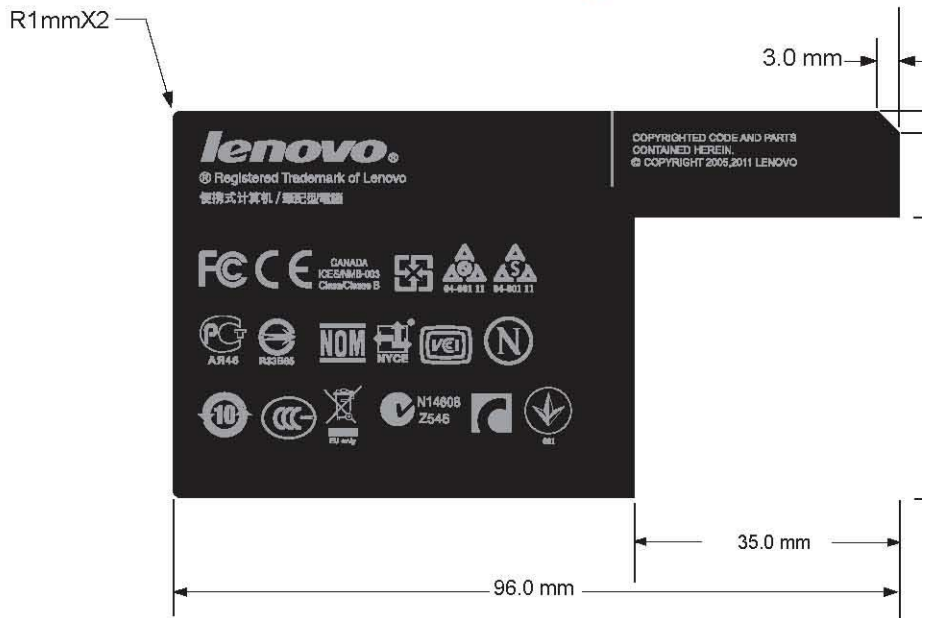

144-005014 Lenovo S100 rating label 96*51 mm

China 30W:

Model Name Lenovo IdeaPad S100 Contains transmitter FCC ID:TX2RTL8188CEBT Made in China 中国制造
--

144-003366 联想主机后标打印标_35*37mm1.0