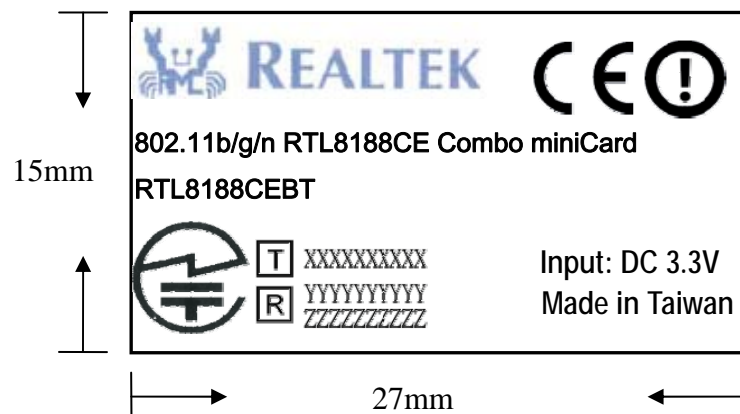

Realtek RTL8188CEBT Label description

Label location

Label sample

FCC/IC/NCC

Equality Ratio: 300%

Equality Ratio: 100%

CE/Japan

Equality Ratio: 300%

Equality Ratio: 100%