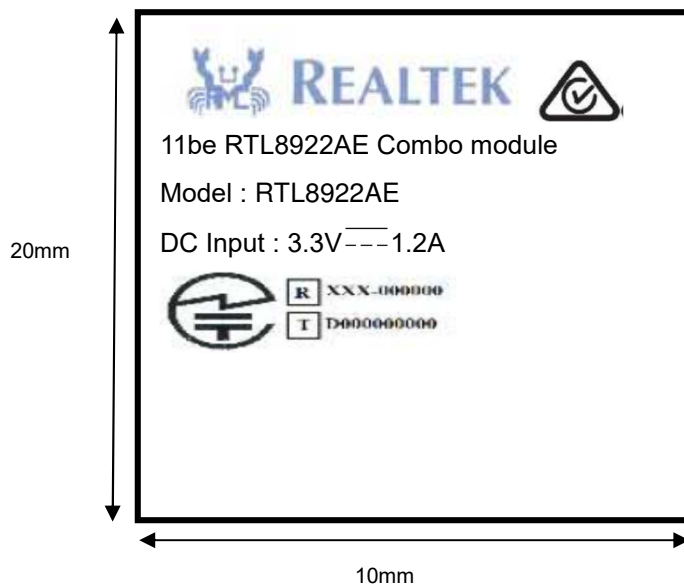

REALTEK RTL8922AE Label description

■ Label Sample

■ Label Location

FCC ID : TX2-RTL8922AE
IC: 6317A-RTL8922AE