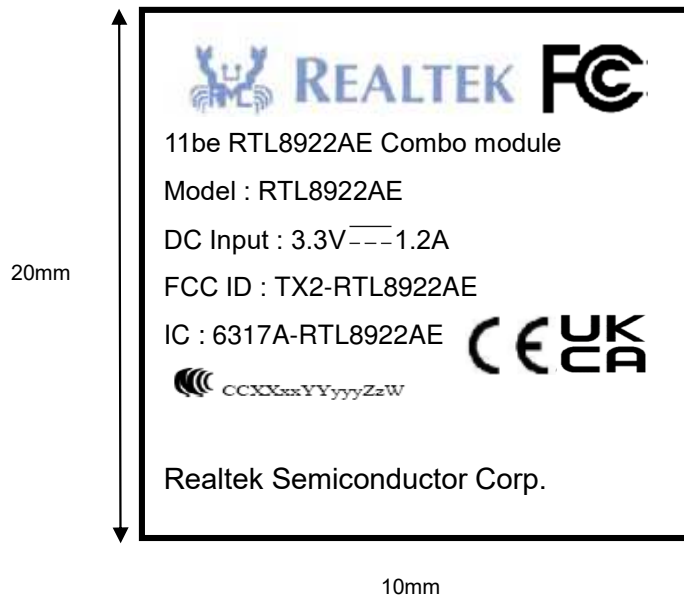

REALTEK RTL8922AE Label description

■ Label Sample

■ Label Location

FCC ID : TX2-RTL8922AE
IC: 6317A-RTL8922AE