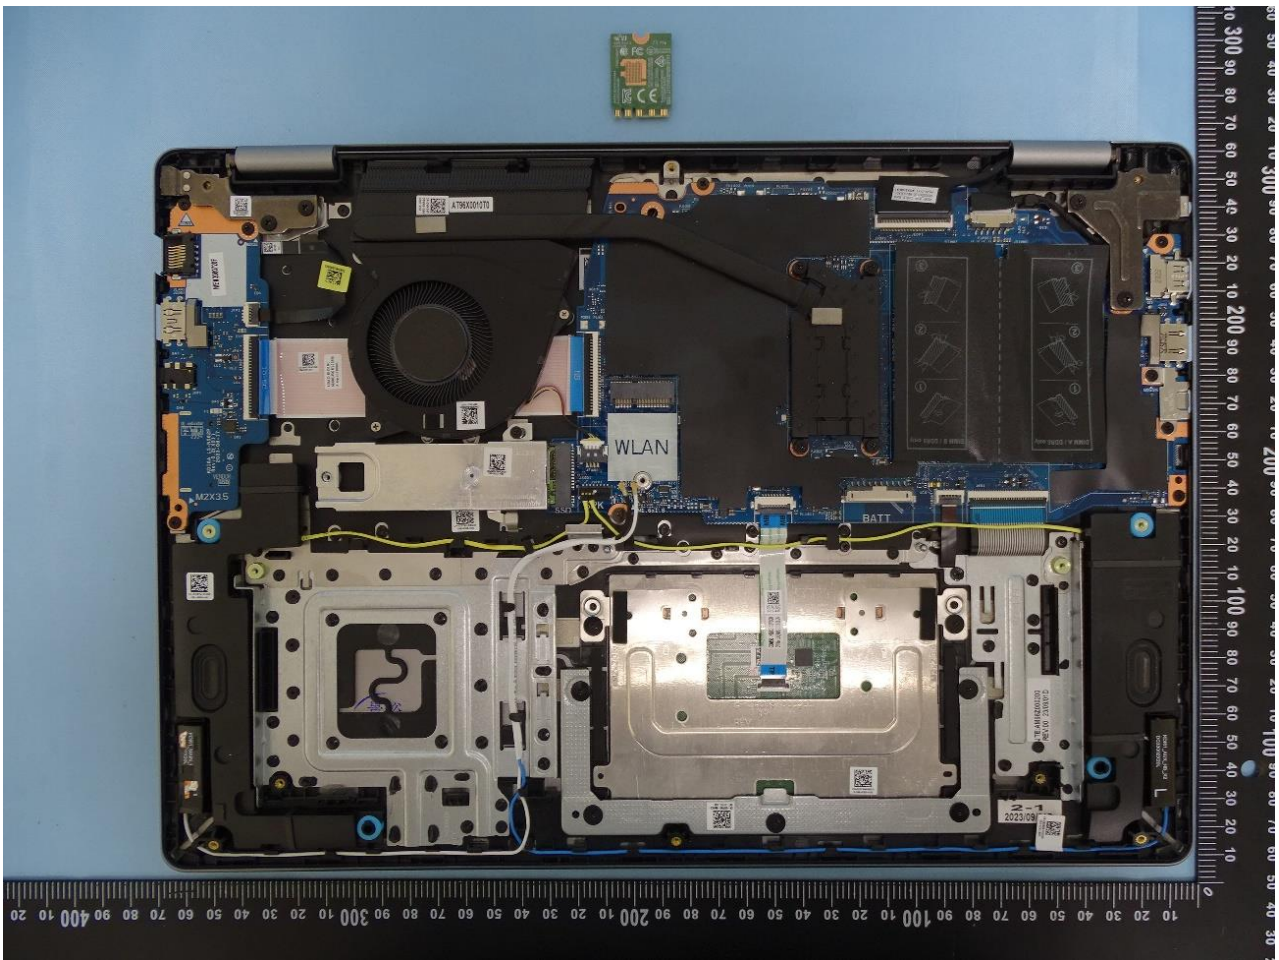

3. Internal Photograph of the Host

AWAN Antenna and Changshu HongBo Telecommunication Technology Co., Ltd. Antenna

Inspiron

Vostro

WLAN Main Antenna for AWAN

Bluetooth and WLAN Aux. Antenna for AWAN

9ZC00-
A06
China
R09