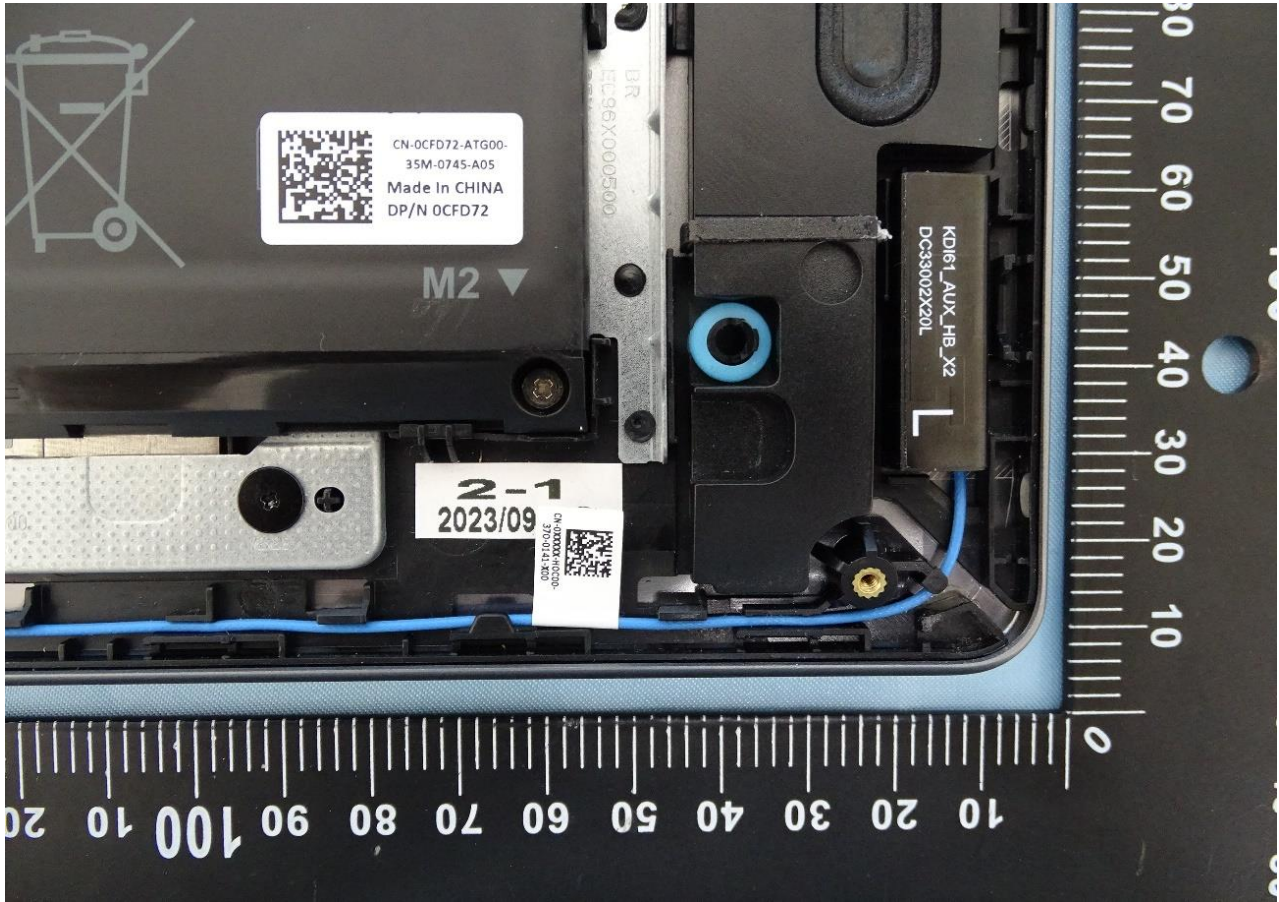

Bluetooth and WLAN Aux. Antenna for Changshu HongBo Telecommunication Technology Co., Ltd.

————THE END————