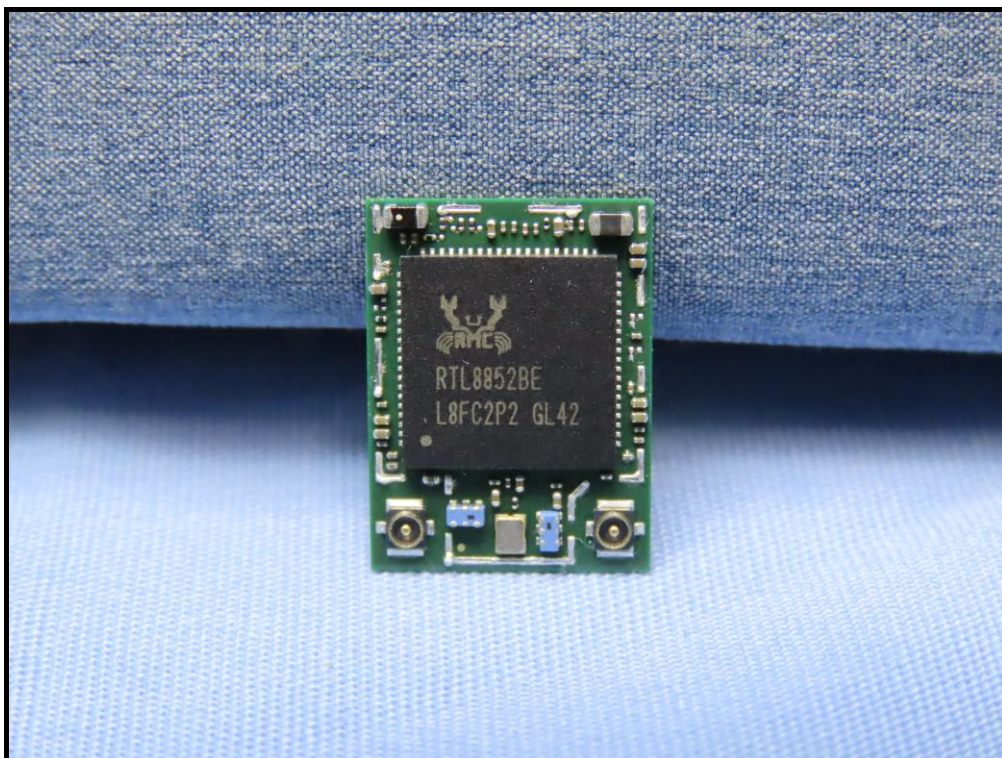

CONSTRUCTION PHOTOS OF EUT

WLAN use PCIe, BT use UART (Dual antenna port)

WLAN use PCIe, BT use USB (Dual antenna port)

Ant. Set 1 (Model: RFA-27-JP326-MHF4300)

Ant. Set 2 (Model: RFA-27-C38H1-MHF4300)

Ant. Set 3 (Model: RTK-ANT-0021)