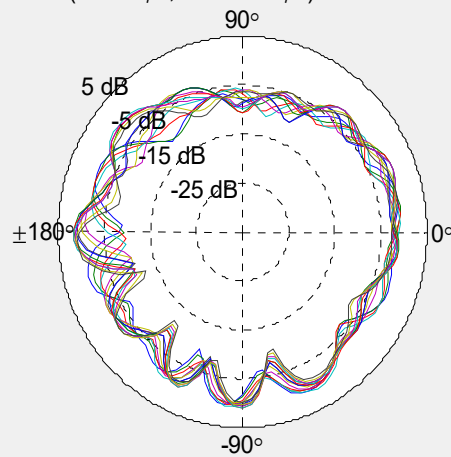

Environment & Mechanical Characteristics

Temperature	- 10°C to +55°C
Humidity	95% @ 25°C

VSWR

Radiation Pattern

2G Band = 2400 - 2500 MHz % 2G BAND

XY Plane (+X = 0°ϕX, +Y = +90°ϕX) / Elevation = 90°ϕX

ZX Plane (+Z = 0°ϕX, +X = +90°ϕX) / Azimuth = 0°ϕX

- 2400 MHz
- 2450 MHz
- 2500 MHz

YZ Plane (+Z = 0°ϕX, +Y = +90°ϕX) / Azimuth = 90°ϕX

## Radiation Pattern

5G Band = 5150 - 5900 MHz

- 5150 MHz
- 5210 MHz
- 5290 MHz
- 5350 MHz
- 5475 MHz
- 5530 MHz
- 5600 MHz
- 5610 MHz
- 5690 MHz
- 5725 MHz
- 5750 MHz
- 5765 MHz
- 5825 MHz
- 5875 MHz

XY Plane (+X = 0°ϕX, +Y = +90°ϕX) / Elevation = 90°ϕX

## Radiation Pattern

6G Band = 5901 - 8500 MHz % 2G BAND

- 6000 MHz
- 6055 MHz
- 6135 MHz
- 6215 MHz
- 6295 MHz
- 6375 MHz
- 6455 MHz
- 6535 MHz
- 6615 MHz
- 6695 MHz
- 6775 MHz
- 6855 MHz
- 6935 MHz
- 7015 MHz
- 7075 MHz