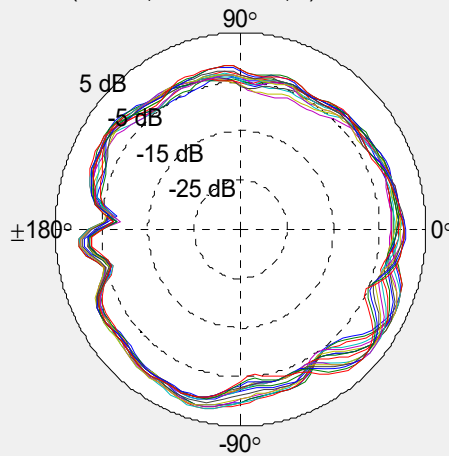

## Radiation Pattern

5G Band = 5150 - 5900 MHz

- 5150 MHz
- 5210 MHz
- 5290 MHz
- 5350 MHz
- 5475 MHz
- 5530 MHz
- 5600 MHz
- 5610 MHz
- 5690 MHz
- 5725 MHz
- 5750 MHz
- 5765 MHz
- 5825 MHz
- 5875 MHz

XY Plane (+X = 0°ϕX, +Y = +90°ϕX) / Elevation = 90°ϕX

ZX Plane (+Z = 0°ϕX, +X = +90°ϕX) / Azimuth = 0°ϕX

YZ Plane (+Z = 0°ϕX, +Y = +90°ϕX) / Azimuth = 90°ϕX

## Radiation Pattern

6G Band = 5901 - 8500 MHz % 2G BAND

- 6000 MHz
- 6055 MHz
- 6135 MHz
- 6215 MHz
- 6295 MHz
- 6375 MHz
- 6455 MHz
- 6535 MHz
- 6615 MHz
- 6695 MHz
- 6775 MHz
- 6855 MHz
- 6935 MHz
- 7015 MHz
- 7075 MHz

XY Plane (+X = 0°ϕX, +Y = +90°ϕX) / Elevation = 90°ϕX

ZX Plane (+Z = 0°ϕX, +X = +90°ϕX) / Azimuth = 0°ϕX

YZ Plane (+Z = 0°ϕX, +Y = +90°ϕX) / Azimuth = 90°ϕX

**Gain Table**

Frequency (MHz)	Peak Gain (dBi)
2400.00	3.50
2450.00	3.46
2500.00	3.32