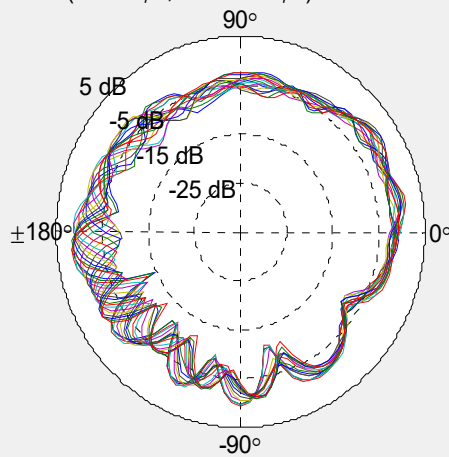

Radiation Pattern

6G Band = 5901 - 8500 MHz % 2G BAND

- 6000 MHz
- 6055 MHz
- 6135 MHz
- 6215 MHz
- 6295 MHz
- 6375 MHz
- 6455 MHz
- 6535 MHz
- 6615 MHz
- 6695 MHz
- 6775 MHz
- 6855 MHz
- 6935 MHz
- 7015 MHz
- 7075 MHz

XY Plane (+X = 0°ϕX, +Y = +90°ϕX) / Elevation = 90°ϕX