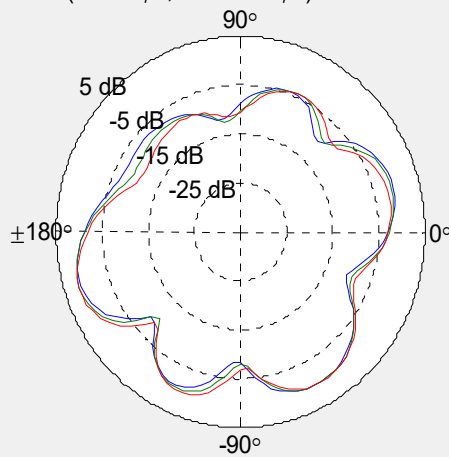

Environment & Mechanical Characteristics

Temperature	- 10°C to +55°C
Humidity	95% @ 25°C

VSWR

Radiation Pattern

2G Band = 2400 - 2500 MHz % 2G BAND

XY Plane (+X = 0°ϕX, +Y = +90°ϕX) / Elevation = 90°ϕX

ZX Plane (+Z = 0°ϕX, +X = +90°ϕX) / Azimuth = 0°ϕX

- 2400 MHz
- 2450 MHz
- 2500 MHz

YZ Plane (+Z = 0°ϕX, +Y = +90°ϕX) / Azimuth = 90°ϕX

## Radiation Pattern

5G Band = 5150 - 5900 MHz

- 5150 MHz
- 5210 MHz
- 5290 MHz
- 5350 MHz
- 5475 MHz
- 5530 MHz
- 5600 MHz
- 5610 MHz
- 5690 MHz
- 5725 MHz
- 5750 MHz
- 5765 MHz
- 5825 MHz
- 5875 MHz

XY Plane (+X = 0°ϕX, +Y = +90°ϕX) / Elevation = 90°ϕX

## Radiation Pattern

6G Band = 5901 - 8500 MHz % 2G BAND

- 6000 MHz
- 6055 MHz
- 6135 MHz
- 6215 MHz
- 6295 MHz
- 6375 MHz
- 6455 MHz
- 6535 MHz
- 6615 MHz
- 6695 MHz
- 6775 MHz
- 6855 MHz
- 6935 MHz
- 7015 MHz
- 7075 MHz