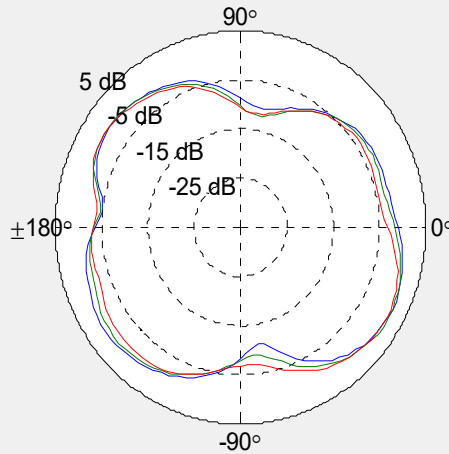

Environment & Mechanical Characteristics

Temperature	- 10°C to +55°C
Humidity	95% @ 25°C

VSWR

Radiation Pattern

2G Band = 2400 - 2500 MHz % 2G BAND

XY Plane (+X = 0°ϕX, +Y = +90°ϕX) / Elevation = 90°ϕX

ZX Plane (+Z = 0°ϕX, +X = +90°ϕX) / Azimuth = 0°ϕX

- 2400 MHz
- 2450 MHz
- 2500 MHz

YZ Plane (+Z = 0°ϕX, +Y = +90°ϕX) / Azimuth = 90°ϕX

## Radiation Pattern

5G Band = 5150 - 5900 MHz

- 5150 MHz
- 5210 MHz
- 5290 MHz
- 5350 MHz
- 5475 MHz
- 5530 MHz
- 5600 MHz
- 5610 MHz
- 5690 MHz
- 5725 MHz
- 5750 MHz
- 5765 MHz
- 5825 MHz
- 5875 MHz

XY Plane (+X = 0°ϕX, +Y = +90°ϕX) / Elevation = 90°ϕX

## Radiation Pattern

6G Band = 5901 - 8500 MHz % 2G BAND

- 6000 MHz
- 6055 MHz
- 6135 MHz
- 6215 MHz
- 6295 MHz
- 6375 MHz
- 6455 MHz
- 6535 MHz
- 6615 MHz
- 6695 MHz
- 6775 MHz
- 6855 MHz
- 6935 MHz
- 7015 MHz
- 7075 MHz