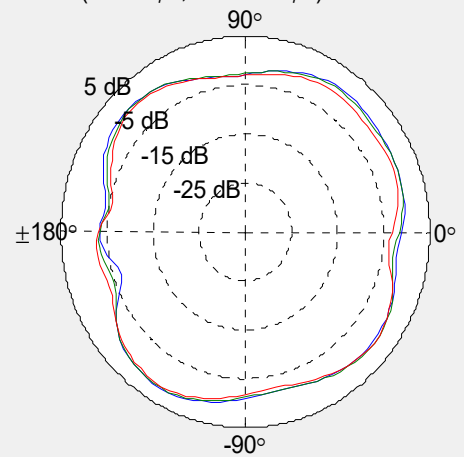

Environment & Mechanical Characteristics

Temperature	- 10°C to +55°C
Humidity	95% @ 25°C

VSWR

Radiation Pattern

2G Band = 2400 - 2500 MHz % 2G BAND

XY Plane (+X = 0°ϕX, +Y = +90°ϕX) / Elevation = 90°ϕX

ZX Plane (+Z = 0°ϕX, +X = +90°ϕX) / Azimuth = 0°ϕX

- 2400 MHz
- 2450 MHz
- 2500 MHz

YZ Plane (+Z = 0°ϕX, +Y = +90°ϕX) / Azimuth = 90°ϕX

## Radiation Pattern

5G Band = 5150 - 5900 MHz

- 5150 MHz
- 5210 MHz
- 5290 MHz
- 5350 MHz
- 5475 MHz
- 5530 MHz
- 5600 MHz
- 5610 MHz
- 5690 MHz
- 5725 MHz
- 5750 MHz
- 5765 MHz
- 5825 MHz
- 5875 MHz

XY Plane (+X = 0°ϕX, +Y = +90°ϕX) / Elevation = 90°ϕX

## Radiation Pattern

6G Band = 5901 - 8500 MHz % 2G BAND

- 6000 MHz
- 6055 MHz
- 6135 MHz
- 6215 MHz
- 6295 MHz
- 6375 MHz
- 6455 MHz
- 6535 MHz
- 6615 MHz
- 6695 MHz
- 6775 MHz
- 6855 MHz
- 6935 MHz
- 7015 MHz
- 7075 MHz