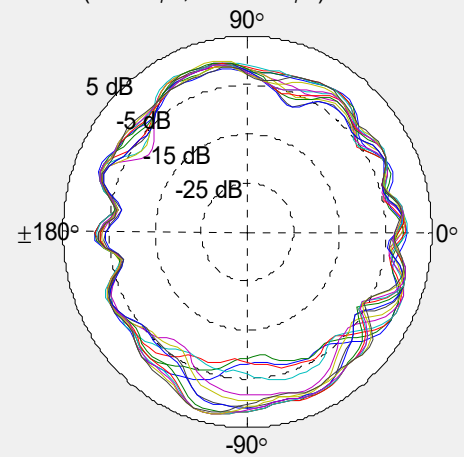

Environment & Mechanical Characteristics

Temperature	- 10°C to +55°C
Humidity	95% @ 25°C

VSWR

Radiation Pattern

2G Band = 2400 - 2500 MHz % 2G BAND

XY Plane (+X = 0°ϕX, +Y = +90°ϕX) / Elevation = 90°ϕX

ZX Plane (+Z = 0°ϕX, +X = +90°ϕX) / Azimuth = 0°ϕX

## Radiation Pattern

5G Band = 5150 - 5900 MHz

- 5150 MHz
- 5210 MHz
- 5290 MHz
- 5350 MHz
- 5475 MHz
- 5530 MHz
- 5600 MHz
- 5610 MHz
- 5690 MHz
- 5725 MHz
- 5750 MHz
- 5765 MHz
- 5825 MHz
- 5875 MHz

XY Plane (+X = 0°ϕX, +Y = +90°ϕX) / Elevation = 90°ϕX

ZX Plane (+Z = 0°ϕX, +X = +90°ϕX) / Azimuth = 0°ϕX

YZ Plane (+Z = 0°ϕX, +Y = +90°ϕX) / Azimuth = 90°ϕX

## Radiation Pattern

6G Band = 5901 - 8500 MHz % 2G BAND

- 6000 MHz
- 6055 MHz
- 6135 MHz
- 6215 MHz
- 6295 MHz
- 6375 MHz
- 6455 MHz
- 6535 MHz
- 6615 MHz
- 6695 MHz
- 6775 MHz
- 6855 MHz
- 6935 MHz
- 7015 MHz
- 7075 MHz