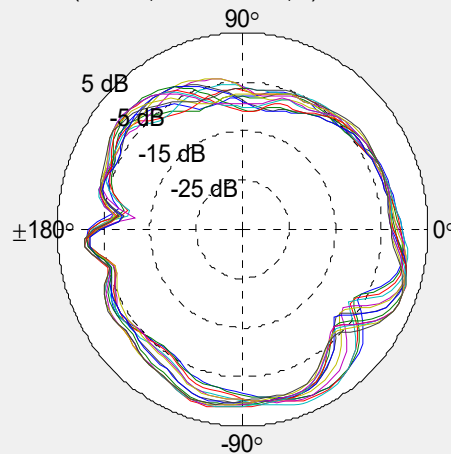

Environment & Mechanical Characteristics

Temperature	- 10°C to +55°C
Humidity	95% @ 25°C

VSWR

Radiation Pattern

2G Band = 2400 - 2500 MHz % 2G BAND

XY Plane (+X = 0°ϕX, +Y = +90°ϕX) / Elevation = 90°ϕX

ZX Plane (+Z = 0°ϕX, +X = +90°ϕX) / Azimuth = 0°ϕX

## Radiation Pattern

5G Band = 5150 - 5900 MHz

- 5150 MHz
- 5210 MHz
- 5290 MHz
- 5350 MHz
- 5475 MHz
- 5530 MHz
- 5600 MHz
- 5610 MHz
- 5690 MHz
- 5725 MHz
- 5750 MHz
- 5765 MHz
- 5825 MHz
- 5875 MHz

XY Plane (+X = 0°ϕX, +Y = +90°ϕX) / Elevation = 90°ϕX

ZX Plane (+Z = 0°ϕX, +X = +90°ϕX) / Azimuth = 0°ϕX

YZ Plane (+Z = 0°ϕX, +Y = +90°ϕX) / Azimuth = 90°ϕX

## Radiation Pattern

6G Band = 5901 - 8500 MHz % 2G BAND

- 6000 MHz
- 6055 MHz
- 6135 MHz
- 6215 MHz
- 6295 MHz
- 6375 MHz
- 6455 MHz
- 6535 MHz
- 6615 MHz
- 6695 MHz
- 6775 MHz
- 6855 MHz
- 6935 MHz
- 7015 MHz
- 7075 MHz