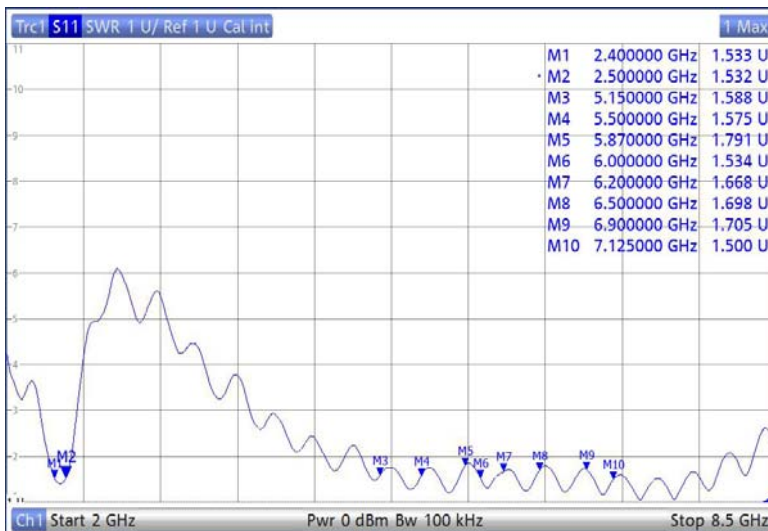

**Antenna type is PIFA**

Revise4

**Wi-Fi 6 Antenna**

**RFA-27-JP326-MHF4300**

Specifications

Frequency	2400-2500 MHz	5150-7125 MHz
Peak gain	3.5 dBi	5 dBi
Average gain	-2.04 dBi	-2.4 dBi
VSWR	2.0 : 1 Max.	2.0 : 1 Max.
Polarization	Linear, vertical	
Impedance	50 Ω	
Dimensions	30.2x16mm	
Antenna Material	FR4	
Connector	IPEX MHF4	
Cable	Ø1.13 L:300mm	

Environment & Mechanical Characteristics

Temperature	- 10°C to +55°C
Humidity	95% @ 25°C

VSWR

Radiation Pattern

2G Band = 2400 - 2500 MHz % 2G BAND

XY Plane (+X = 0°ϕX, +Y = +90°ϕX) / Elevation = 90°ϕX

ZX Plane (+Z = 0°ϕX, +X = +90°ϕX) / Azimuth = 0°ϕX

## Radiation Pattern

5G Band = 5150 - 5900 MHz

- 5150 MHz
- 5210 MHz
- 5290 MHz
- 5350 MHz
- 5475 MHz
- 5530 MHz
- 5600 MHz
- 5610 MHz
- 5690 MHz
- 5725 MHz
- 5750 MHz
- 5765 MHz
- 5825 MHz
- 5875 MHz

XY Plane (+X = 0°ϕX, +Y = +90°ϕX) / Elevation = 90°ϕX