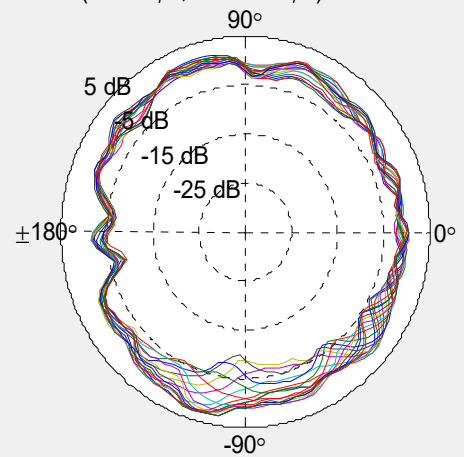

## Radiation Pattern

5G Band = 5150 - 5900 MHz

- 5150 MHz
- 5210 MHz
- 5290 MHz
- 5350 MHz
- 5475 MHz
- 5530 MHz
- 5600 MHz
- 5610 MHz
- 5690 MHz
- 5725 MHz
- 5750 MHz
- 5765 MHz
- 5825 MHz
- 5875 MHz

XY Plane (+X = 0°ϕX, +Y = +90°ϕX) / Elevation = 90°ϕX

ZX Plane (+Z = 0°ϕX, +X = +90°ϕX) / Azimuth = 0°ϕX

YZ Plane (+Z = 0°ϕX, +Y = +90°ϕX) / Azimuth = 90°ϕX

## Radiation Pattern

6G Band = 5901 - 8500 MHz % 2G BAND

- 6000 MHz
- 6055 MHz
- 6135 MHz
- 6215 MHz
- 6295 MHz
- 6375 MHz
- 6455 MHz
- 6535 MHz
- 6615 MHz
- 6695 MHz
- 6775 MHz
- 6855 MHz
- 6935 MHz
- 7015 MHz
- 7075 MHz

XY Plane (+X = 0°ϕX, +Y = +90°ϕX) / Elevation = 90°ϕX

ZX Plane (+Z = 0°ϕX, +X = +90°ϕX) / Azimuth = 0°ϕX

YZ Plane (+Z = 0°ϕX, +Y = +90°ϕX) / Azimuth = 90°ϕX

**Gain Table**

Frequency (MHz)	Peak Gain (dBi)
2400.00	3.50
2450.00	3.46
2500.00	3.32