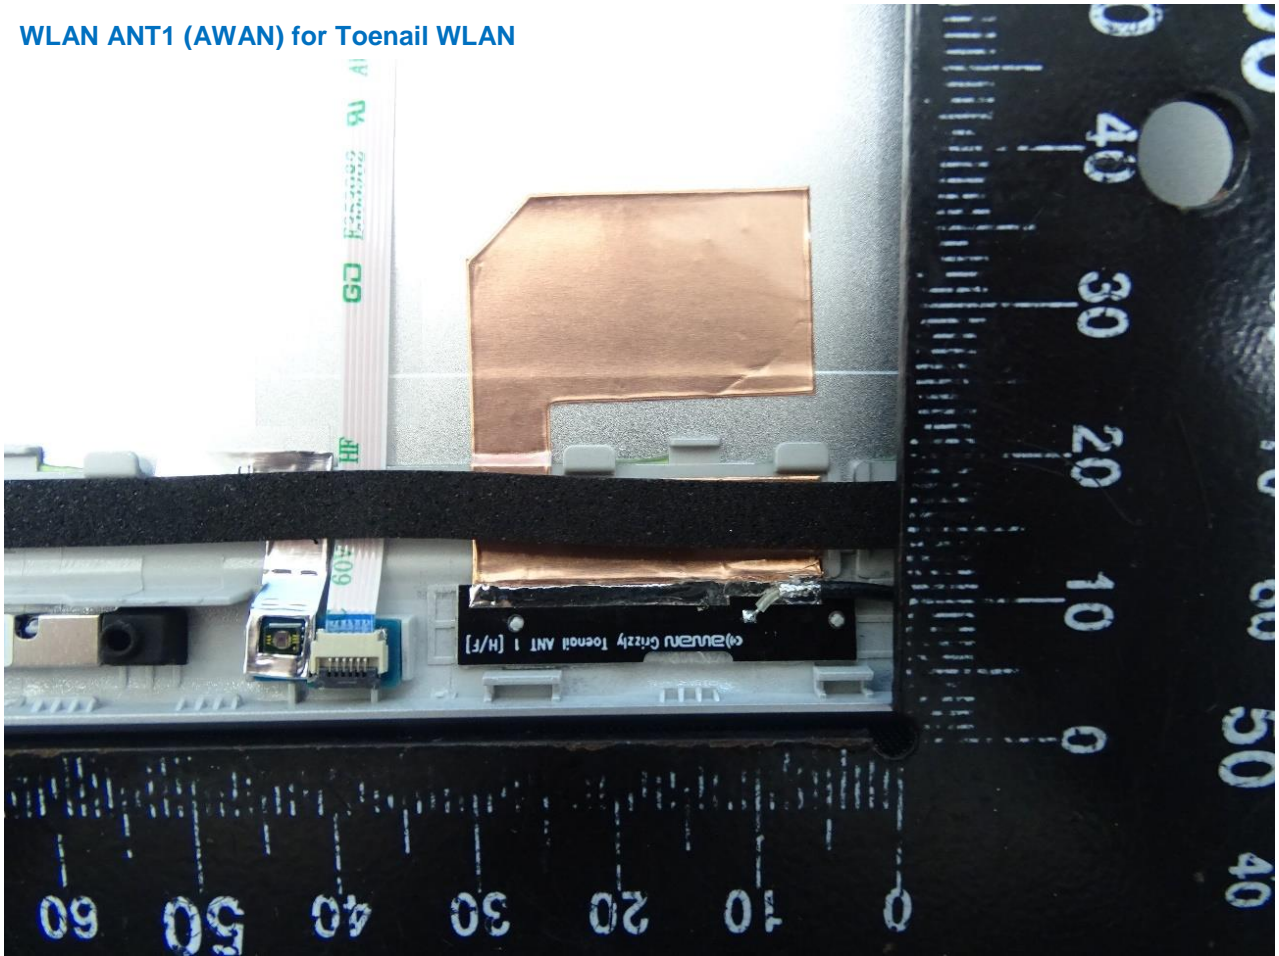

3. Internal Photograph of EUT

Brand Name: HP / Model Name: HSN-I39C

Toenail WWAN
SKU's WLAN

Toenail WLAN

Pocket WLAN

WLAN ANT1 for Toenail WWAN SKU's WLAN

WLAN ANT2 for Toenail WWAN SKU's WLAN

WLAN ANT1 (Hong-Bo) for Toenail WLAN

WLAN ANT2 (Hong-Bo) for Toenail WLAN

WLAN ANT1 (AWAN) for Toenail WLAN

WLAN ANT2 (AWAN) for Toenail WLAN

WLAN ANT1 (Hong-Bo) for Pocket WLAN

WLAN ANT2 (Hong-Bo) for Pocket WLAN

WLAN ANT1 (AWAN) for Pocket WLAN