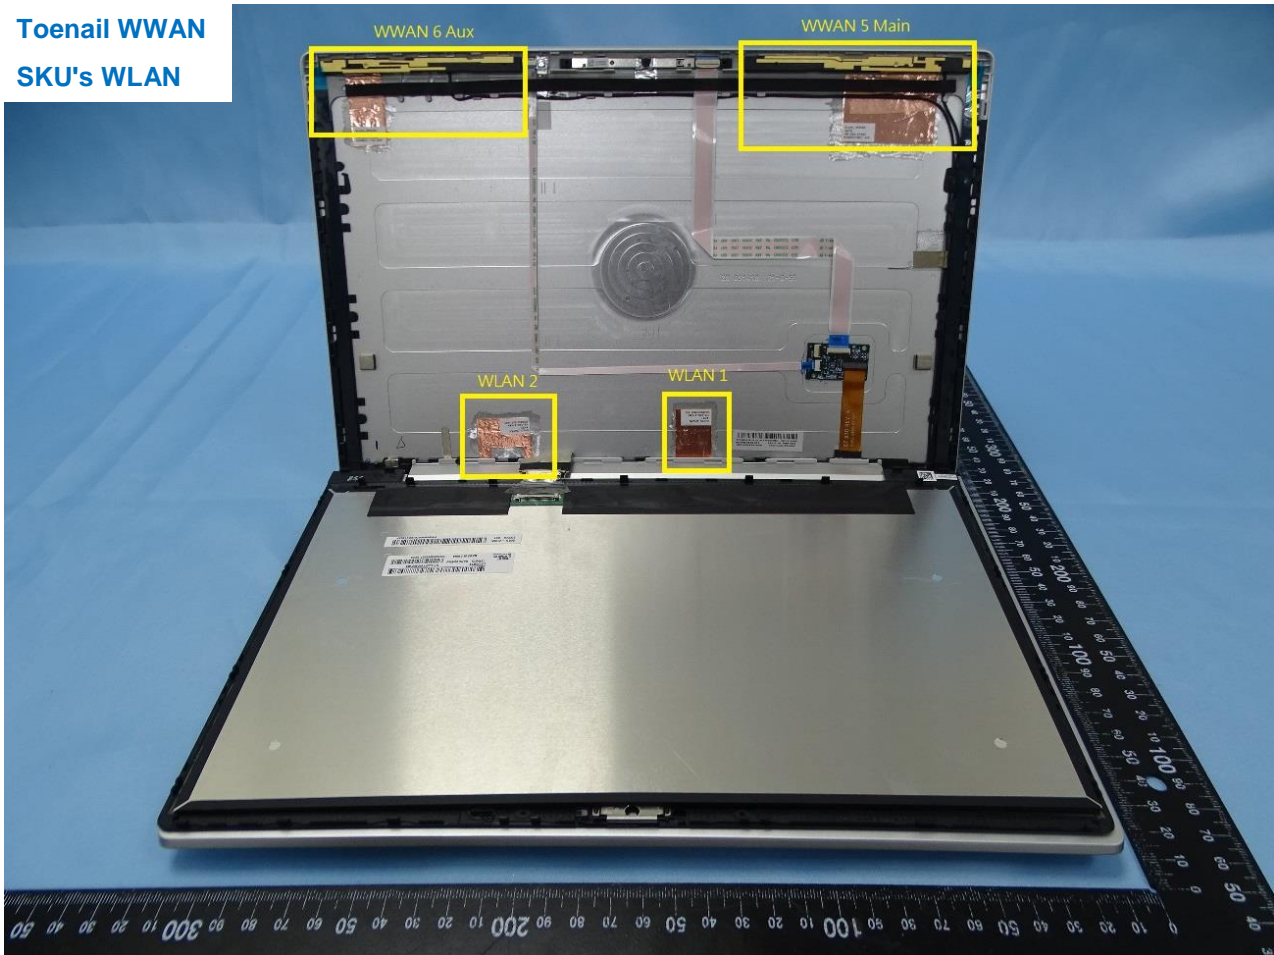

3. Internal Photograph of EUT

Brand Name: HP / Model Name: HSN-I39C

Toenail WWAN
SKU's WLAN

Toenail WLAN

Pocket WLAN

WLAN ANT1 for Toenail WWAN SKU's WLAN

WLAN ANT2 for Toenail WWAN SKU's WLAN

WLAN ANT1 (Hong-Bo) for Toenail WLAN

WLAN ANT2 (Hong-Bo) for Toenail WLAN

WLAN ANT1 (AWAN) for Toenail WLAN

WLAN ANT2 (AWAN) for Toenail WLAN

WLAN ANT1 (Hong-Bo) for Pocket WLAN

WLAN ANT2 (Hong-Bo) for Pocket WLAN

WLAN ANT1 (AWAN) for Pocket WLAN