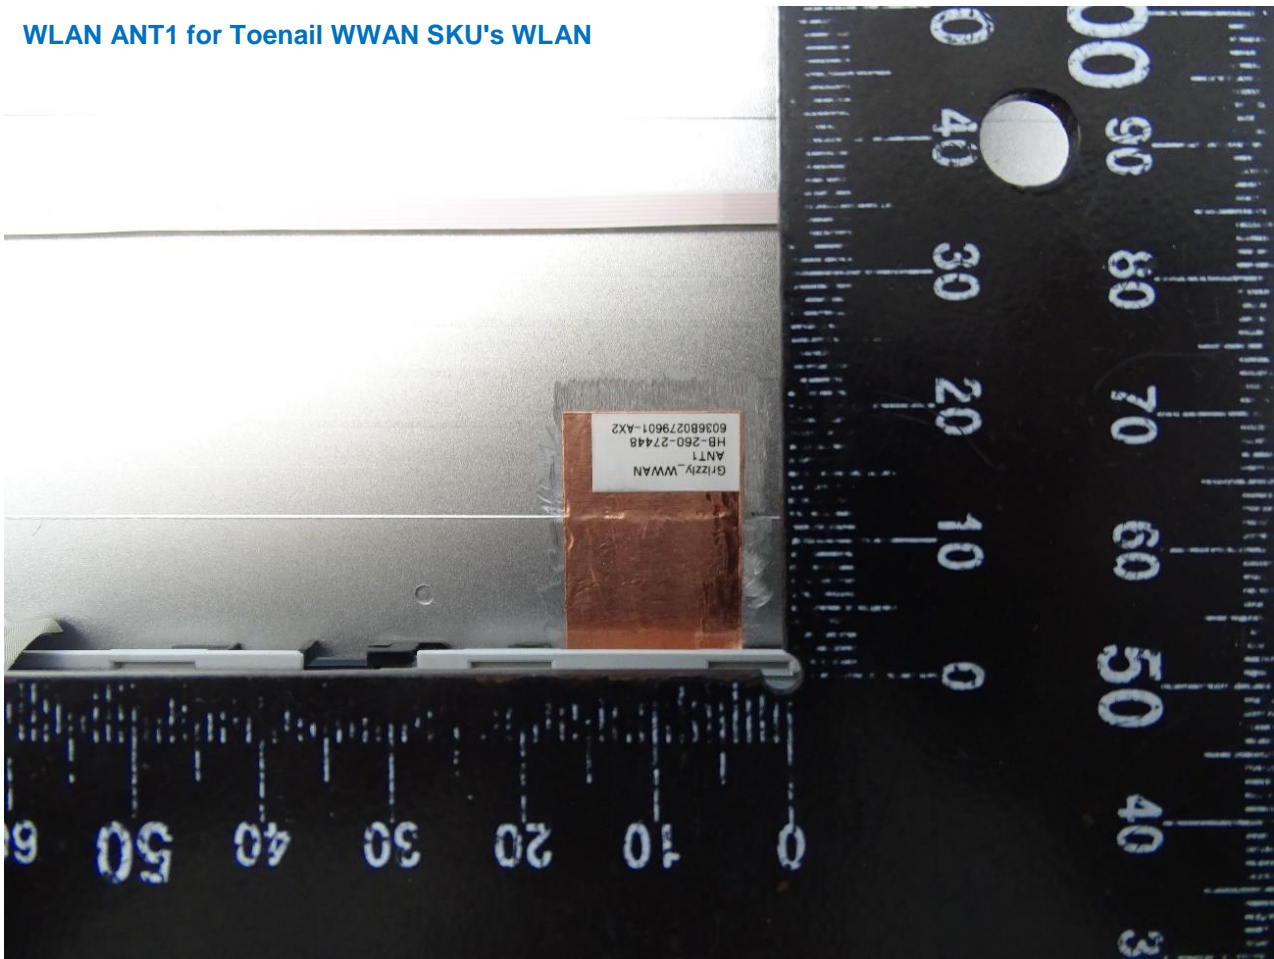

3. Internal Photograph of EUT

Brand Name: HP / Model Name: HSN-I39C

Toenail WWAN
SKU's WLAN

Toenail WLAN

Pocket WLAN

WLAN ANT1 for Toenail WWAN SKU's WLAN

WLAN ANT2 for Toenail WWAN SKU's WLAN

WLAN ANT1 (Hong-Bo) for Toenail WLAN

WLAN ANT2 (Hong-Bo) for Toenail WLAN

WLAN ANT1 (AWAN) for Toenail WLAN

WLAN ANT2 (AWAN) for Toenail WLAN

WLAN ANT1 (Hong-Bo) for Pocket WLAN

WLAN ANT2 (Hong-Bo) for Pocket WLAN

WLAN ANT1 (AWAN) for Pocket WLAN