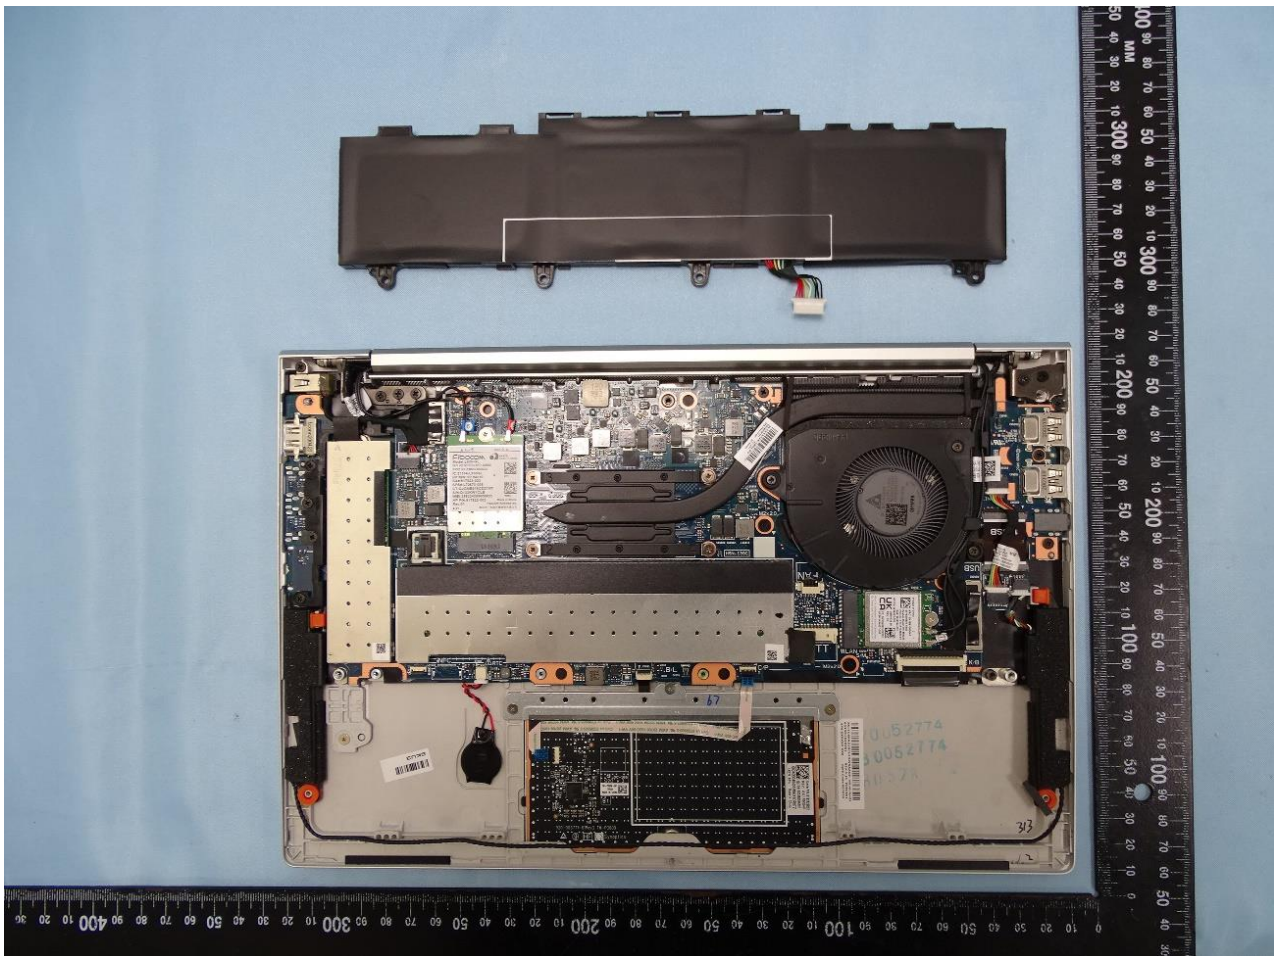

3. Internal Photograph of EUT

Brand Name: HP / Model Name: HSN-I39C

Toenail WWAN
SKU's WLAN

Toenail WLAN

Pocket WLAN

WLAN ANT1 for Toenail WWAN SKU's WLAN

WLAN ANT2 for Toenail WWAN SKU's WLAN

WLAN ANT1 (Hong-Bo) for Toenail WLAN

WLAN ANT2 (Hong-Bo) for Toenail WLAN

WLAN ANT1 (AWAN) for Toenail WLAN

WLAN ANT2 (AWAN) for Toenail WLAN

WLAN ANT1 (Hong-Bo) for Pocket WLAN

WLAN ANT2 (Hong-Bo) for Pocket WLAN

WLAN ANT1 (AWAN) for Pocket WLAN

WLAN ANT2 (AWAN) for Pocket WLAN

————THE END————