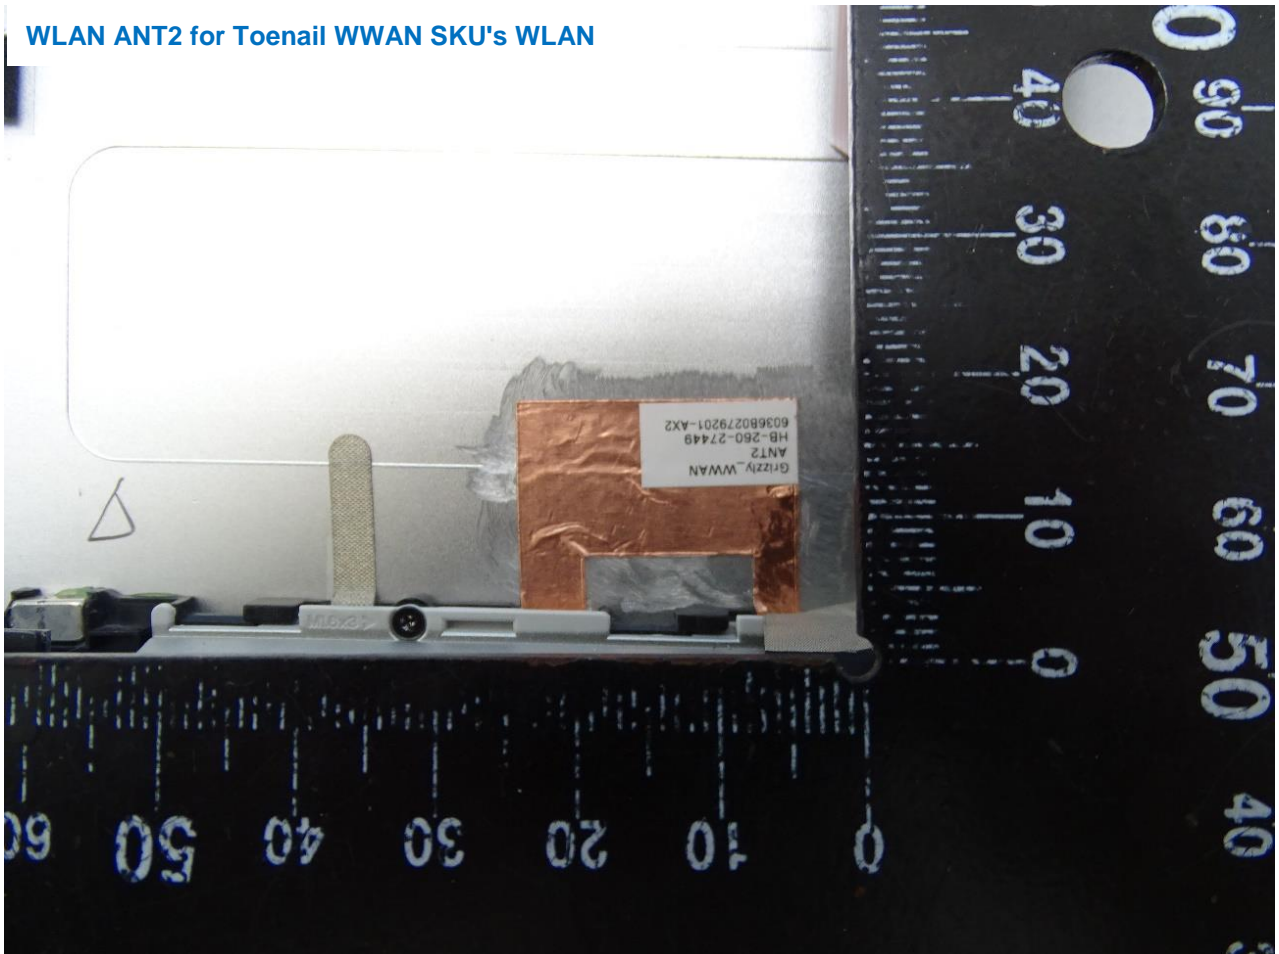

3. Internal Photograph of EUT

Brand Name: HP / Model Name: HSN-I39C

Toenail WWAN
SKU's WLAN

Toenail WLAN

Pocket WLAN

WLAN ANT1 for Toenail WWAN SKU's WLAN

WLAN ANT2 for Toenail WWAN SKU's WLAN

WLAN ANT1 (Hong-Bo) for Toenail WLAN

WLAN ANT2 (Hong-Bo) for Toenail WLAN

WLAN ANT1 (AWAN) for Toenail WLAN

WLAN ANT2 (AWAN) for Toenail WLAN

WLAN ANT1 (Hong-Bo) for Pocket WLAN

WLAN ANT2 (Hong-Bo) for Pocket WLAN

WLAN ANT1 (AWAN) for Pocket WLAN