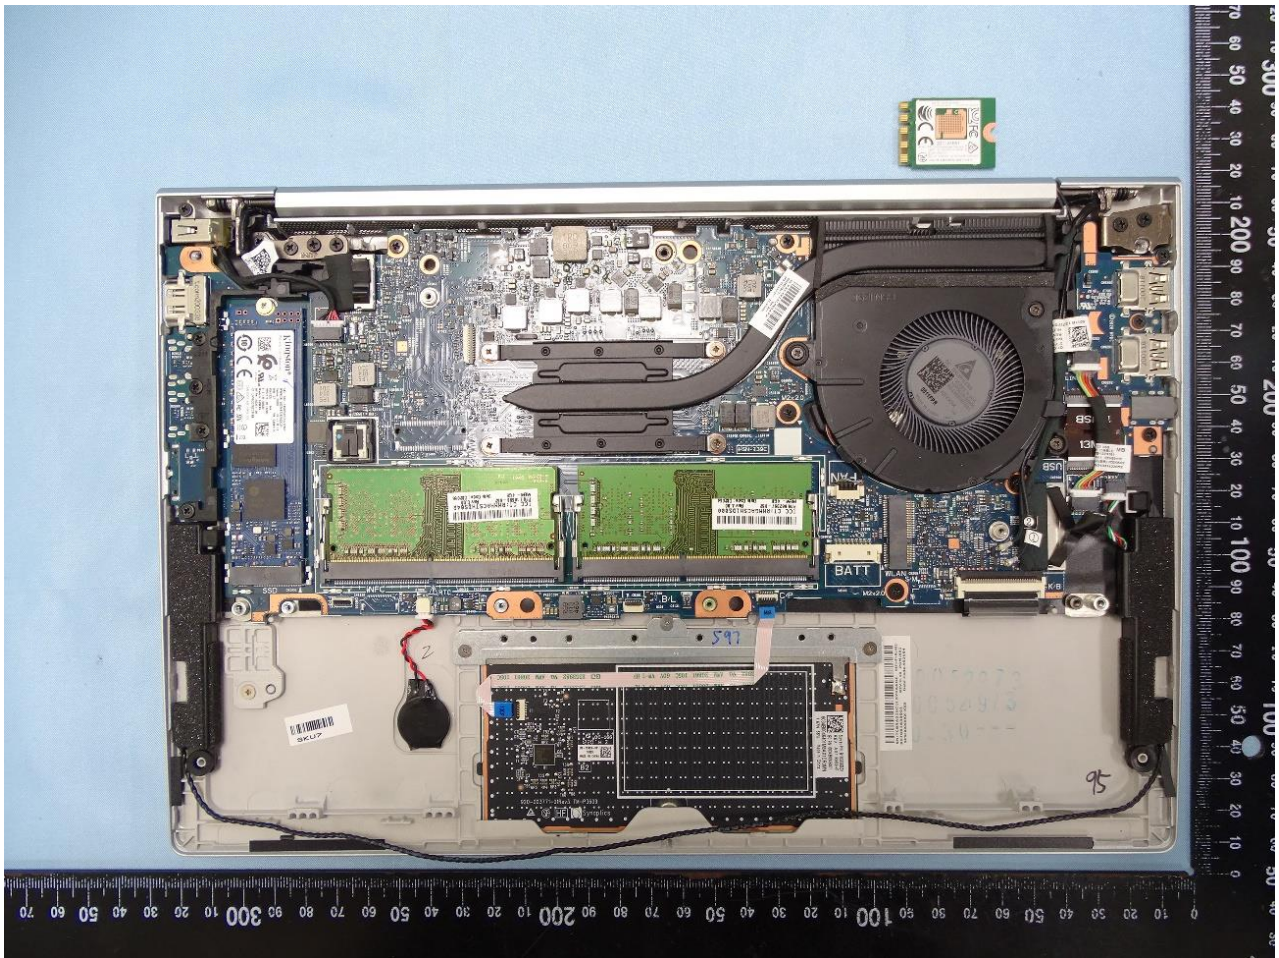

3. Internal Photograph of EUT

Brand Name: HP / Model Name: HSN-I39C

Toenail WWAN
SKU's WLAN

Toenail WLAN

Pocket WLAN

WLAN ANT1 for Toenail WWAN SKU's WLAN

WLAN ANT2 for Toenail WWAN SKU's WLAN

WLAN ANT1 (Hong-Bo) for Toenail WLAN

WLAN ANT2 (Hong-Bo) for Toenail WLAN

WLAN ANT1 (AWAN) for Toenail WLAN

WLAN ANT2 (AWAN) for Toenail WLAN

WLAN ANT1 (Hong-Bo) for Pocket WLAN

WLAN ANT2 (Hong-Bo) for Pocket WLAN

WLAN ANT1 (AWAN) for Pocket WLAN

WLAN ANT2 (AWAN) for Pocket WLAN

————THE END————