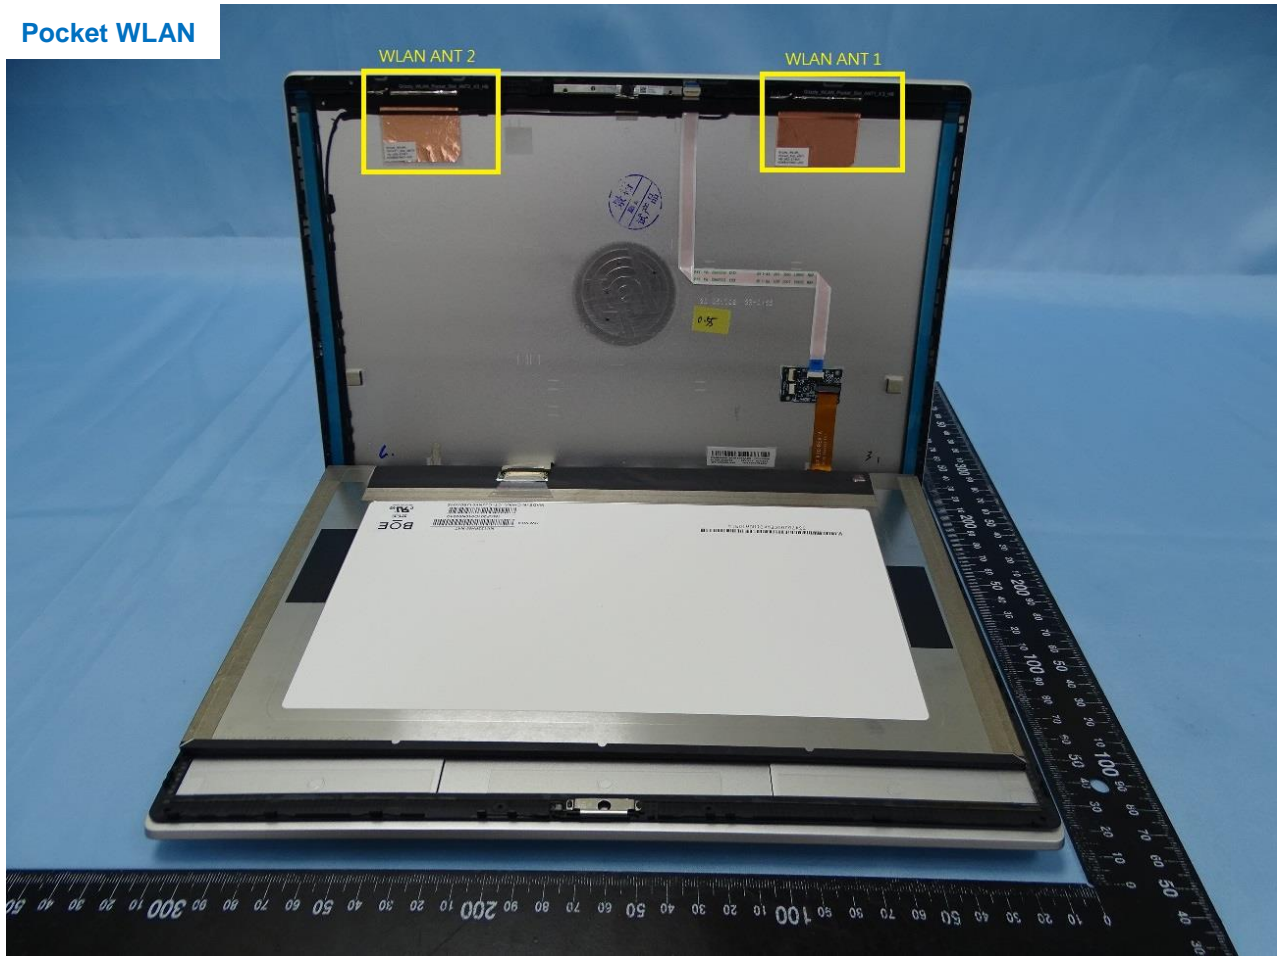

3. Internal Photograph of EUT

Brand Name: HP / Model Name: HSN-I39C

Toenail WWAN
SKU's WLAN

Toenail WLAN

Pocket WLAN

WLAN ANT1 for Toenail WWAN SKU's WLAN

WLAN ANT2 for Toenail WWAN SKU's WLAN

WLAN ANT1 (Hong-Bo) for Toenail WLAN

WLAN ANT2 (Hong-Bo) for Toenail WLAN

WLAN ANT1 (AWAN) for Toenail WLAN

WLAN ANT2 (AWAN) for Toenail WLAN

WLAN ANT1 (Hong-Bo) for Pocket WLAN

WLAN ANT2 (Hong-Bo) for Pocket WLAN

WLAN ANT1 (AWAN) for Pocket WLAN