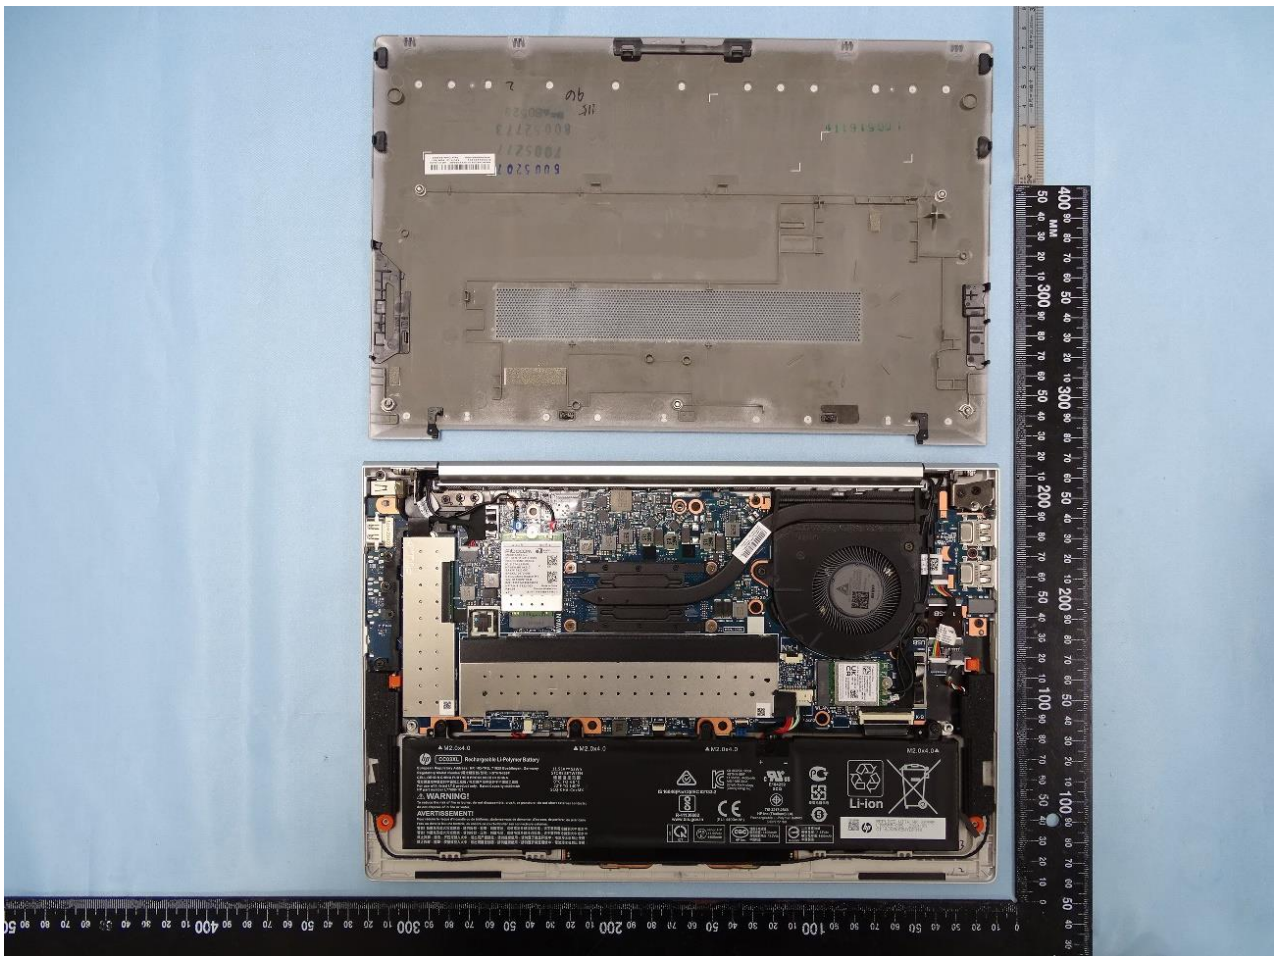

3. Internal Photograph of EUT

Brand Name: HP / Model Name: HSN-I39C

Toenail WWAN
SKU's WLAN

Toenail WLAN

Pocket WLAN

WLAN ANT1 for Toenail WWAN SKU's WLAN

WLAN ANT2 for Toenail WWAN SKU's WLAN

WLAN ANT1 (Hong-Bo) for Toenail WLAN

WLAN ANT2 (Hong-Bo) for Toenail WLAN

WLAN ANT1 (AWAN) for Toenail WLAN

WLAN ANT2 (AWAN) for Toenail WLAN

WLAN ANT1 (Hong-Bo) for Pocket WLAN

WLAN ANT2 (Hong-Bo) for Pocket WLAN

WLAN ANT1 (AWAN) for Pocket WLAN

WLAN ANT2 (AWAN) for Pocket WLAN

————THE END————