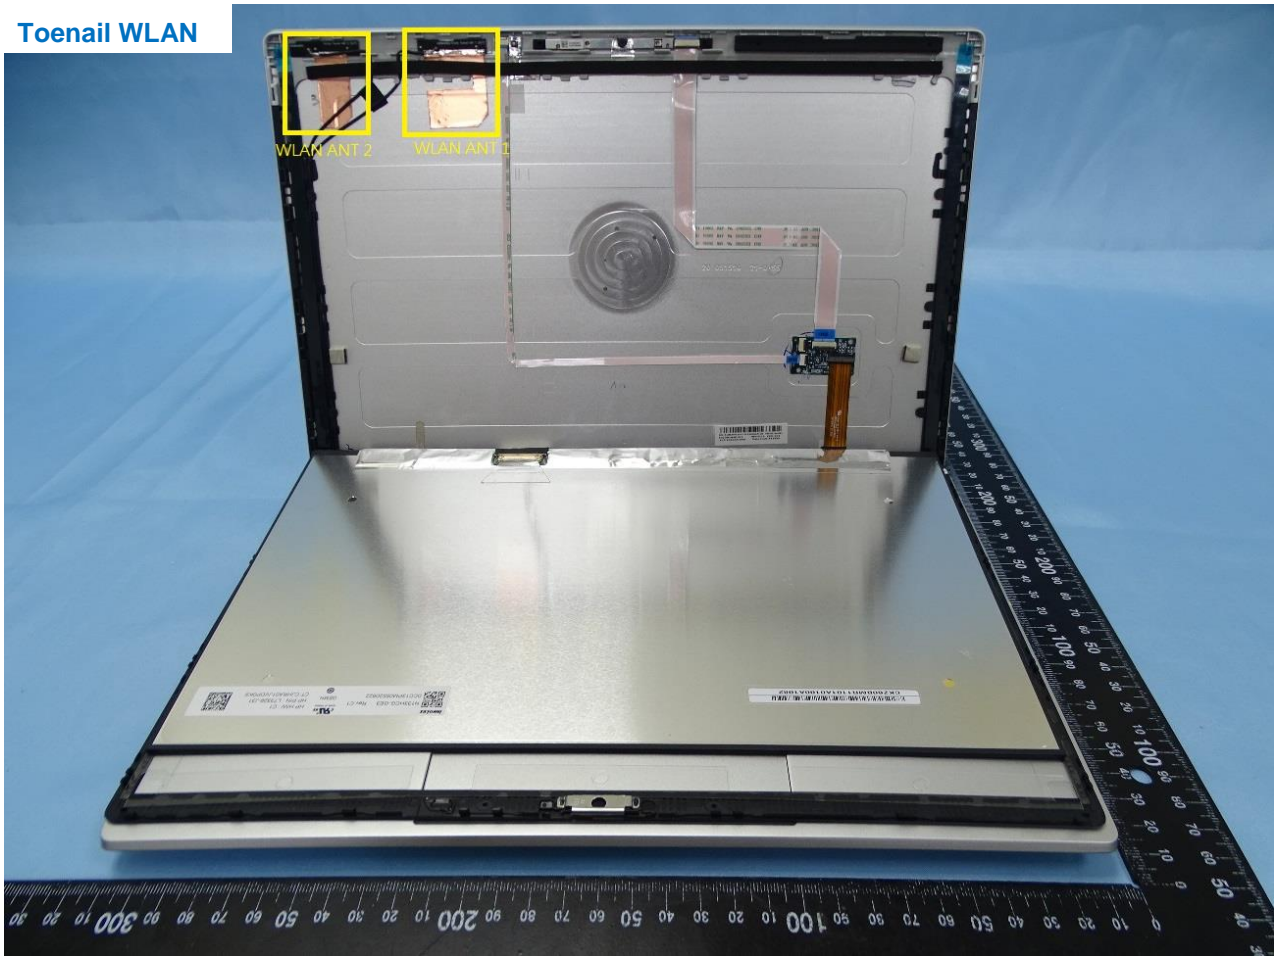

3. Internal Photograph of EUT

Brand Name: HP / Model Name: HSN-I39C

Toenail WWAN
SKU's WLAN

Toenail WLAN

Pocket WLAN

WLAN ANT1 for Toenail WWAN SKU's WLAN

WLAN ANT2 for Toenail WWAN SKU's WLAN

WLAN ANT1 (Hong-Bo) for Toenail WLAN