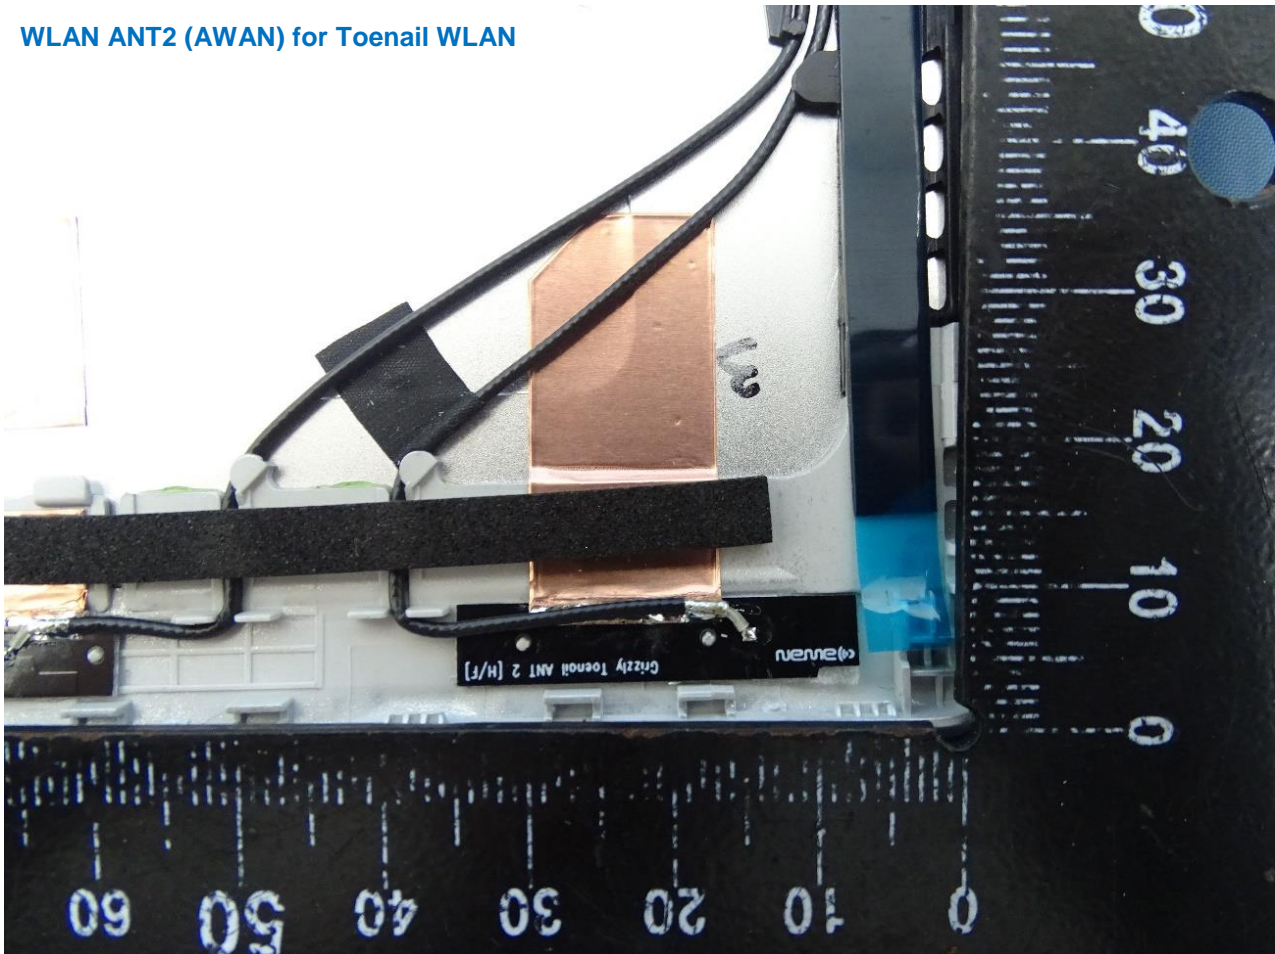

3. Internal Photograph of EUT

Brand Name: HP / Model Name: HSN-I39C

Toenail WWAN
SKU's WLAN

Toenail WLAN

Pocket WLAN

WLAN ANT1 for Toenail WWAN SKU's WLAN

WLAN ANT2 for Toenail WWAN SKU's WLAN

WLAN ANT1 (Hong-Bo) for Toenail WLAN

WLAN ANT2 (Hong-Bo) for Toenail WLAN

WLAN ANT1 (AWAN) for Toenail WLAN

WLAN ANT2 (AWAN) for Toenail WLAN

WLAN ANT1 (Hong-Bo) for Pocket WLAN

WLAN ANT2 (Hong-Bo) for Pocket WLAN

WLAN ANT1 (AWAN) for Pocket WLAN