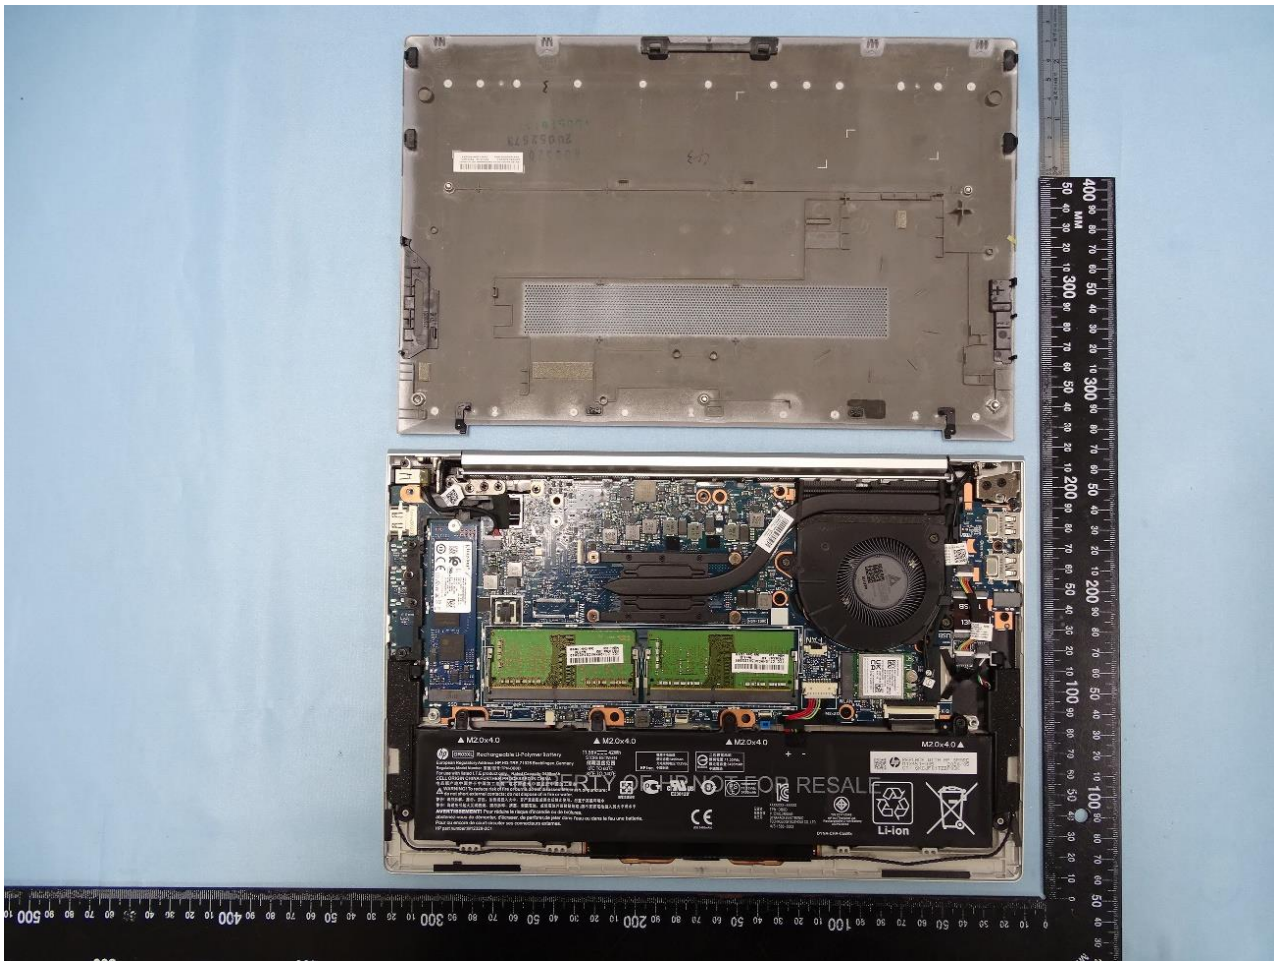

3. Internal Photograph of EUT

Brand Name: HP / Model Name: HSN-I39C

Toenail WWAN
SKU's WLAN

Toenail WLAN

Pocket WLAN

WLAN ANT1 for Toenail WWAN SKU's WLAN

WLAN ANT2 for Toenail WWAN SKU's WLAN

WLAN ANT1 (Hong-Bo) for Toenail WLAN

WLAN ANT2 (Hong-Bo) for Toenail WLAN

WLAN ANT1 (AWAN) for Toenail WLAN

WLAN ANT2 (AWAN) for Toenail WLAN

WLAN ANT1 (Hong-Bo) for Pocket WLAN

WLAN ANT2 (Hong-Bo) for Pocket WLAN

WLAN ANT1 (AWAN) for Pocket WLAN