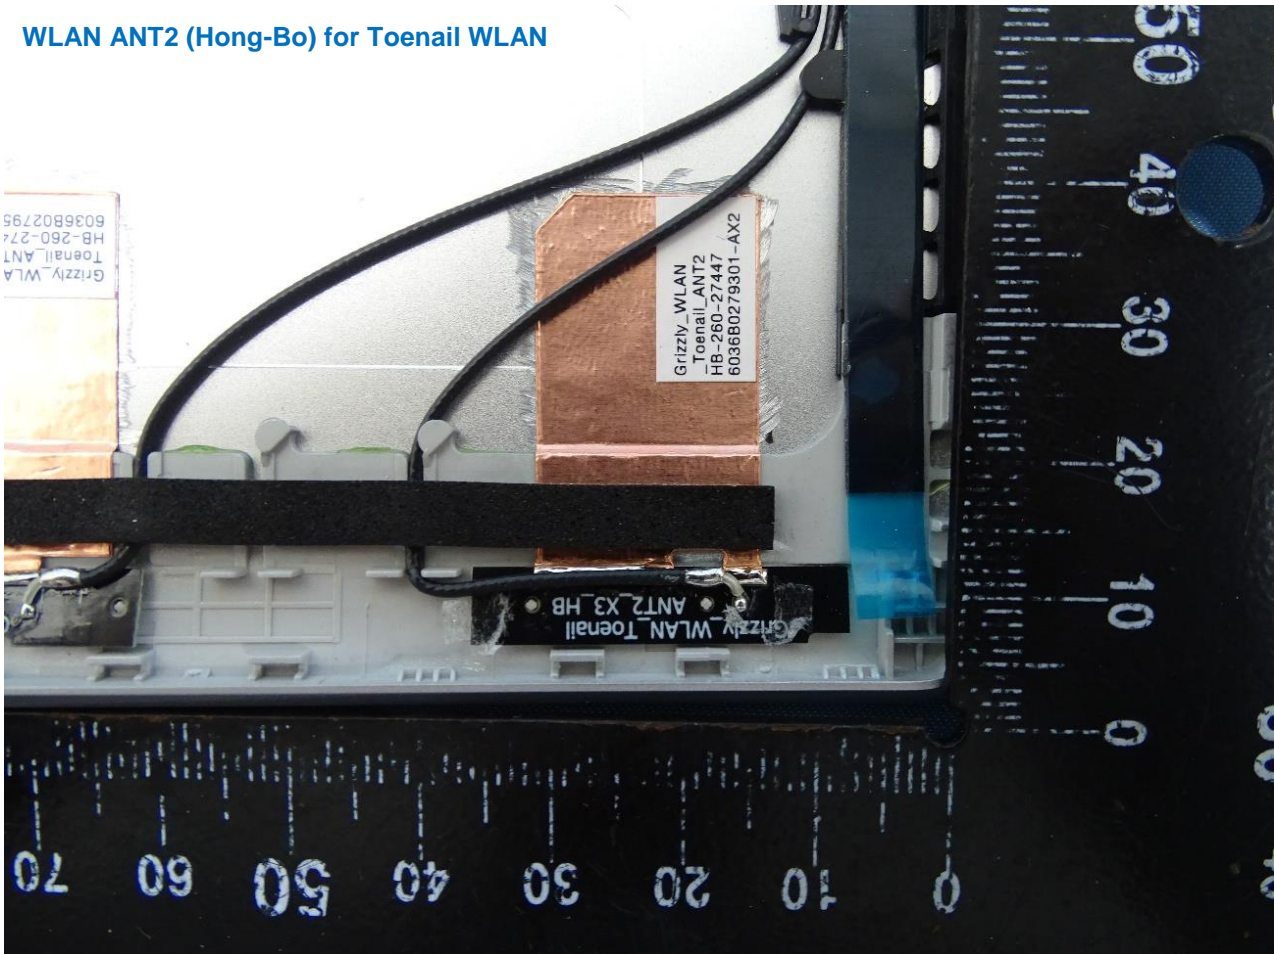

3. Internal Photograph of EUT

Brand Name: HP / Model Name: HSN-I39C

Toenail WWAN
SKU's WLAN

Toenail WLAN

Pocket WLAN

WLAN ANT1 for Toenail WWAN SKU's WLAN

WLAN ANT2 for Toenail WWAN SKU's WLAN

WLAN ANT1 (Hong-Bo) for Toenail WLAN

WLAN ANT2 (Hong-Bo) for Toenail WLAN

WLAN ANT1 (AWAN) for Toenail WLAN

WLAN ANT2 (AWAN) for Toenail WLAN

WLAN ANT1 (Hong-Bo) for Pocket WLAN

WLAN ANT2 (Hong-Bo) for Pocket WLAN

WLAN ANT1 (AWAN) for Pocket WLAN