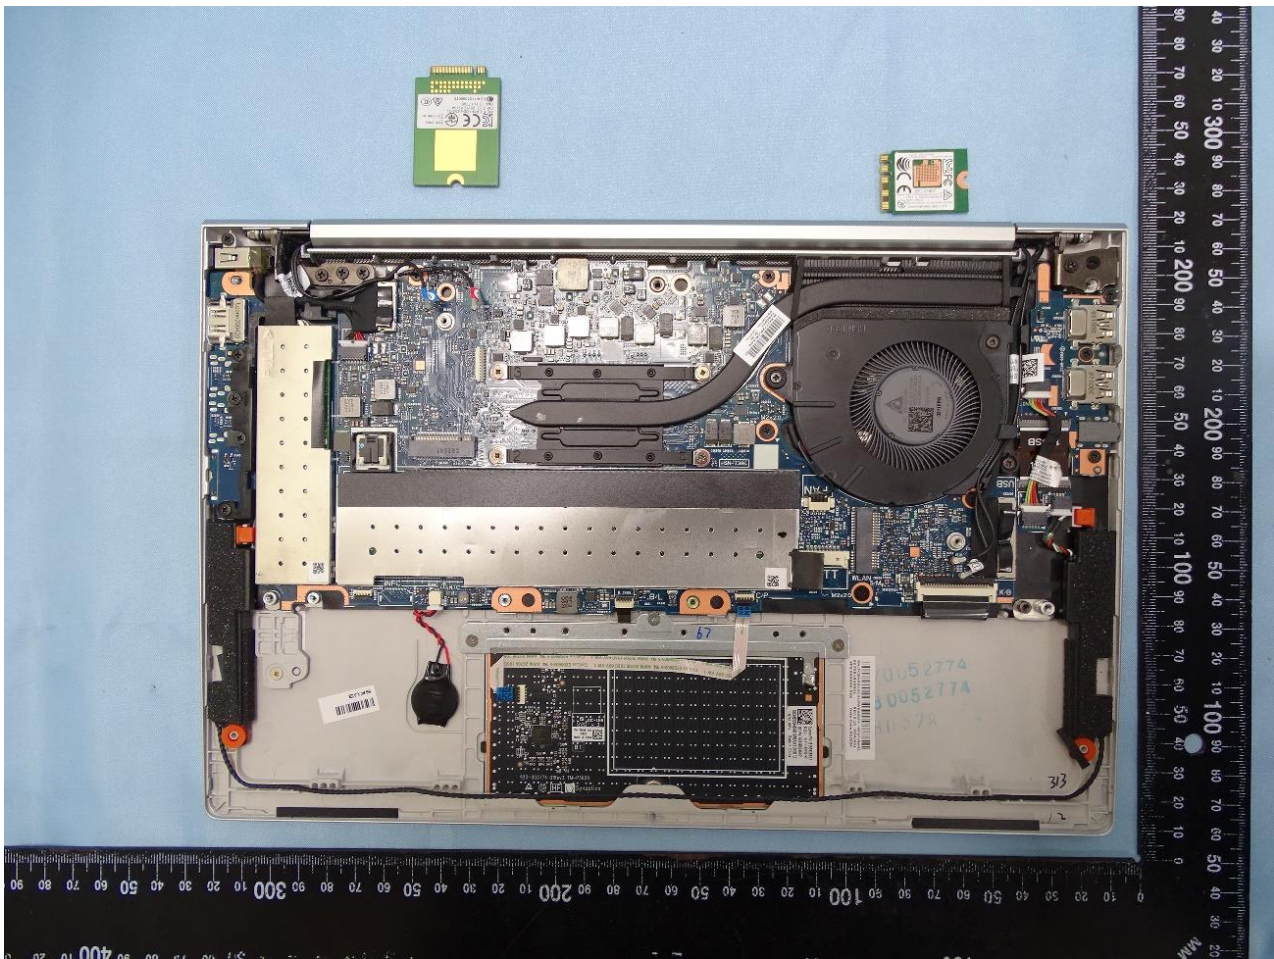

3. Internal Photograph of EUT

Brand Name: HP / Model Name: HSN-I39C

Toenail WWAN
SKU's WLAN

Toenail WLAN

Pocket WLAN

WLAN ANT1 for Toenail WWAN SKU's WLAN

WLAN ANT2 for Toenail WWAN SKU's WLAN

WLAN ANT1 (Hong-Bo) for Toenail WLAN

WLAN ANT2 (Hong-Bo) for Toenail WLAN

WLAN ANT1 (AWAN) for Toenail WLAN

WLAN ANT2 (AWAN) for Toenail WLAN

WLAN ANT1 (Hong-Bo) for Pocket WLAN

WLAN ANT2 (Hong-Bo) for Pocket WLAN

WLAN ANT1 (AWAN) for Pocket WLAN

WLAN ANT2 (AWAN) for Pocket WLAN

————THE END————