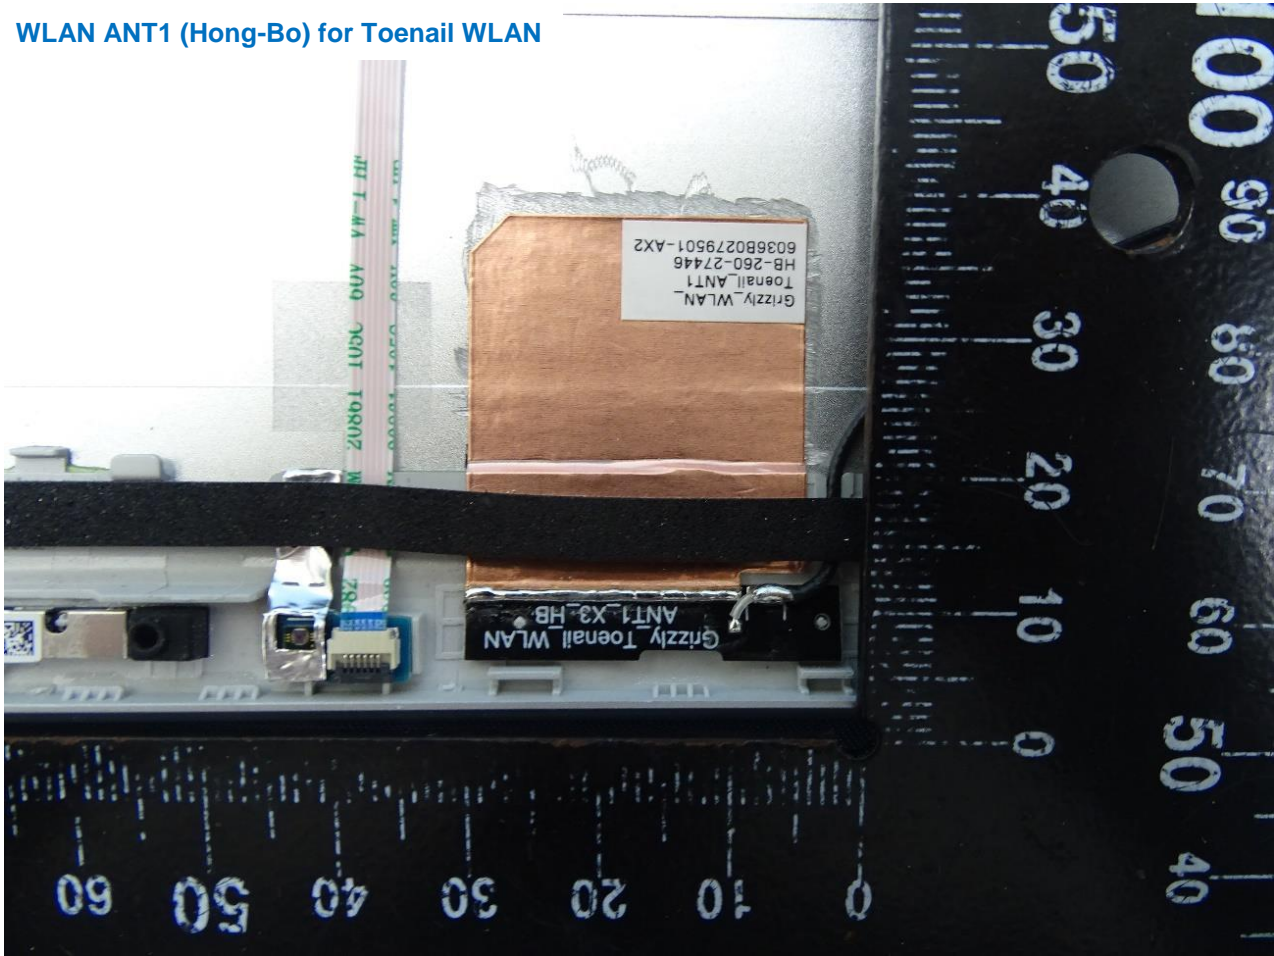

3. Internal Photograph of EUT

Brand Name: HP / Model Name: HSN-I39C

Toenail WWAN
SKU's WLAN

Toenail WLAN

Pocket WLAN

WLAN ANT1 for Toenail WWAN SKU's WLAN

WLAN ANT2 for Toenail WWAN SKU's WLAN

WLAN ANT1 (Hong-Bo) for Toenail WLAN

WLAN ANT2 (Hong-Bo) for Toenail WLAN

WLAN ANT1 (AWAN) for Toenail WLAN

WLAN ANT2 (AWAN) for Toenail WLAN

WLAN ANT1 (Hong-Bo) for Pocket WLAN

WLAN ANT2 (Hong-Bo) for Pocket WLAN

WLAN ANT1 (AWAN) for Pocket WLAN