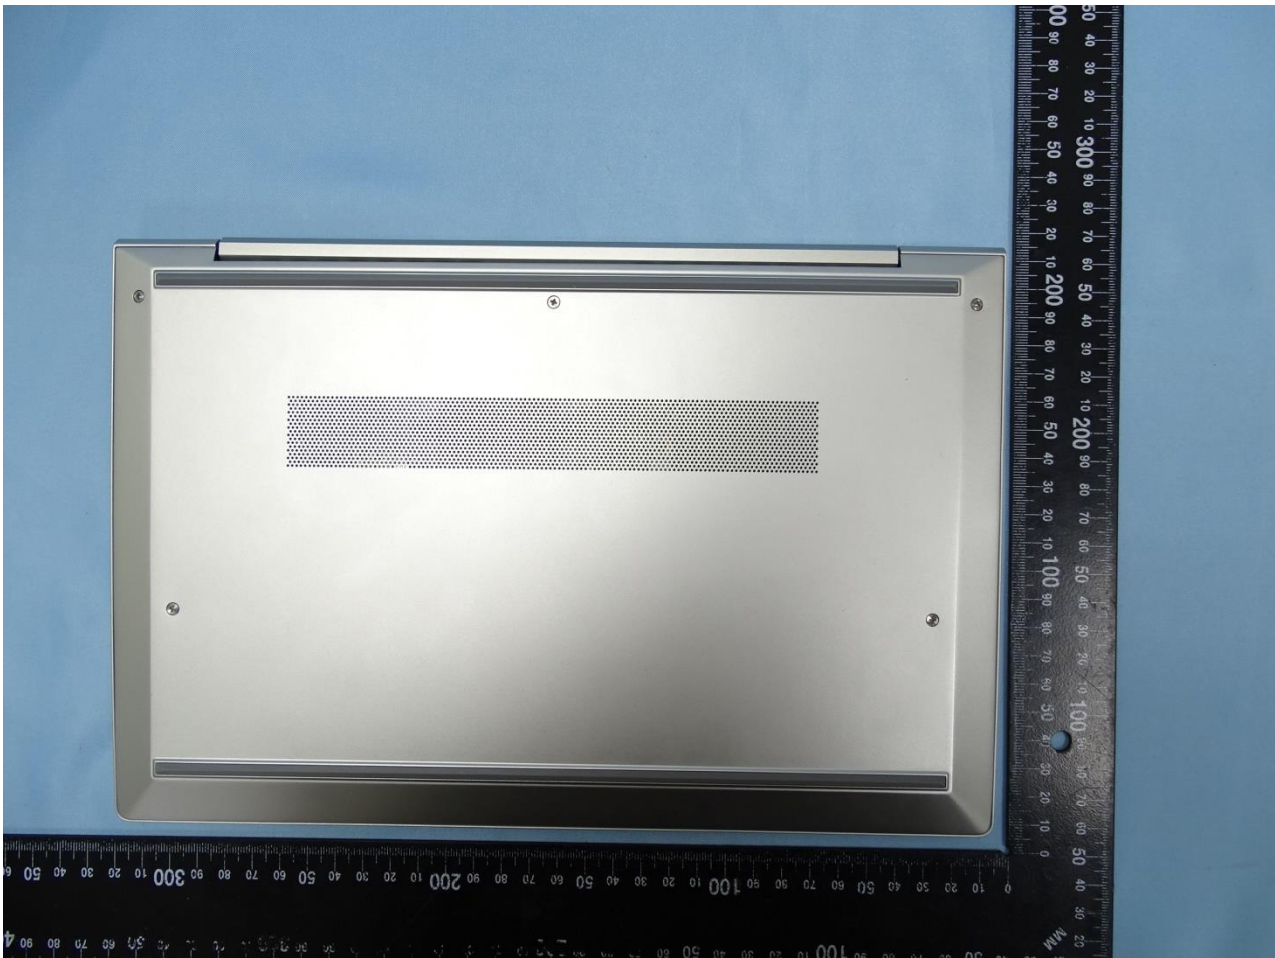

### 1. External Photograph of EUT

Brand Name: HP / Model Name: HSN-I39C

Toenail WWAN SKU's WLAN

Toenail WLAN

Pocket WLAN

**2. Photograph of Accessory**

**Brand Name: HP / Model Name: HSN-I39C**

<b>Specification of Accessory</b>		
<b>AC Adapter</b>	<b>Brand Name</b>	hp
	<b>Model Name</b>	TPN-CA20
<b>Battery</b>	<b>Brand Name</b>	hp
	<b>Model Name</b>	HSTNN-IB9F