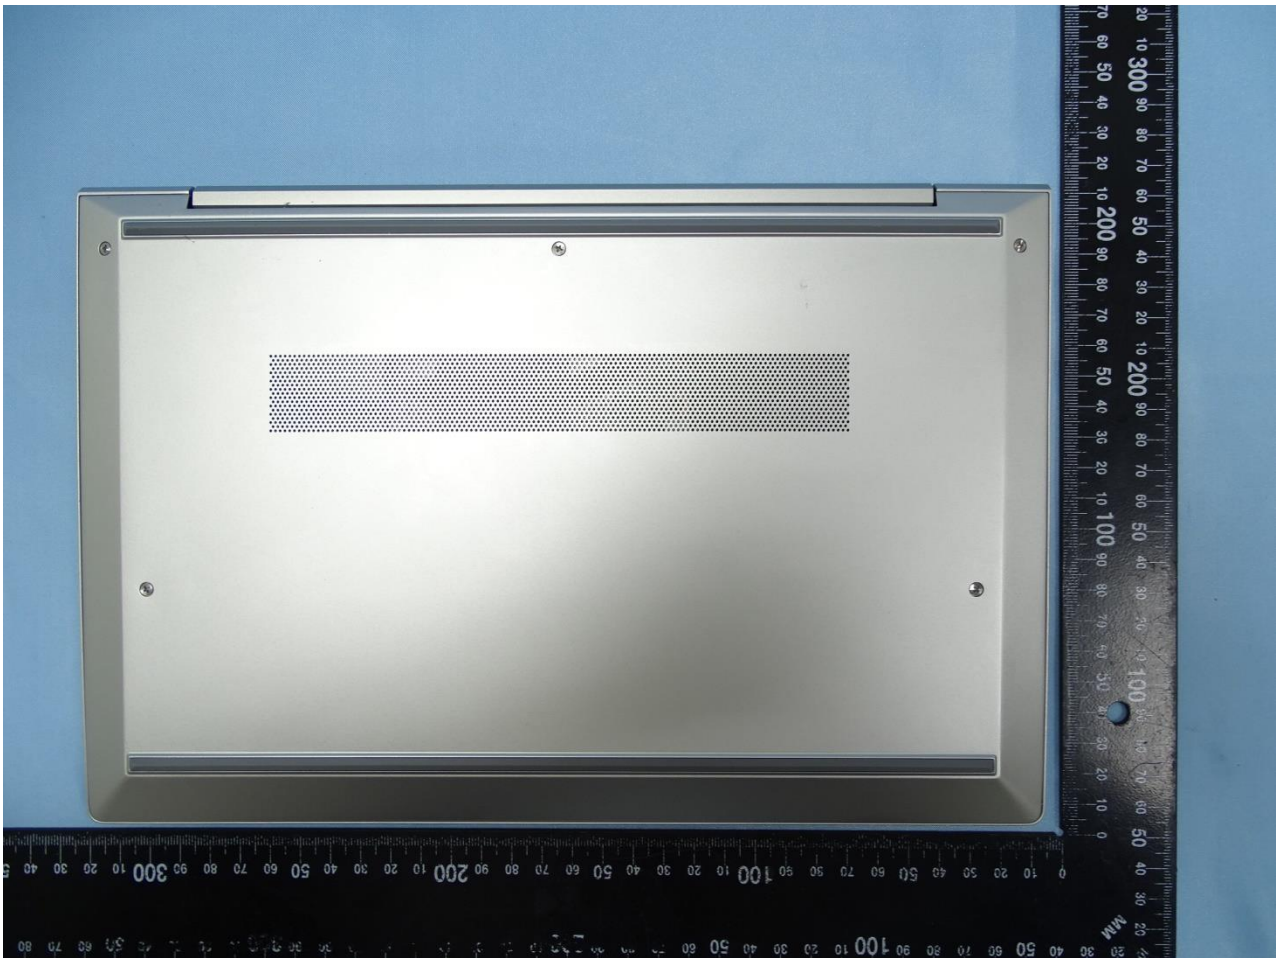

### 1. External Photograph of EUT

Brand Name: HP / Model Name: HSN-I39C

Toenail WWAN SKU's WLAN

Toenail WLAN

Pocket WLAN

**2. Photograph of Accessory**

**Brand Name: HP / Model Name: HSN-I39C**

<b>Specification of Accessory</b>		
<b>AC Adapter</b>	<b>Brand Name</b>	hp
	<b>Model Name</b>	TPN-CA20
<b>Battery</b>	<b>Brand Name</b>	hp
	<b>Model Name</b>	HSTNN-IB9F