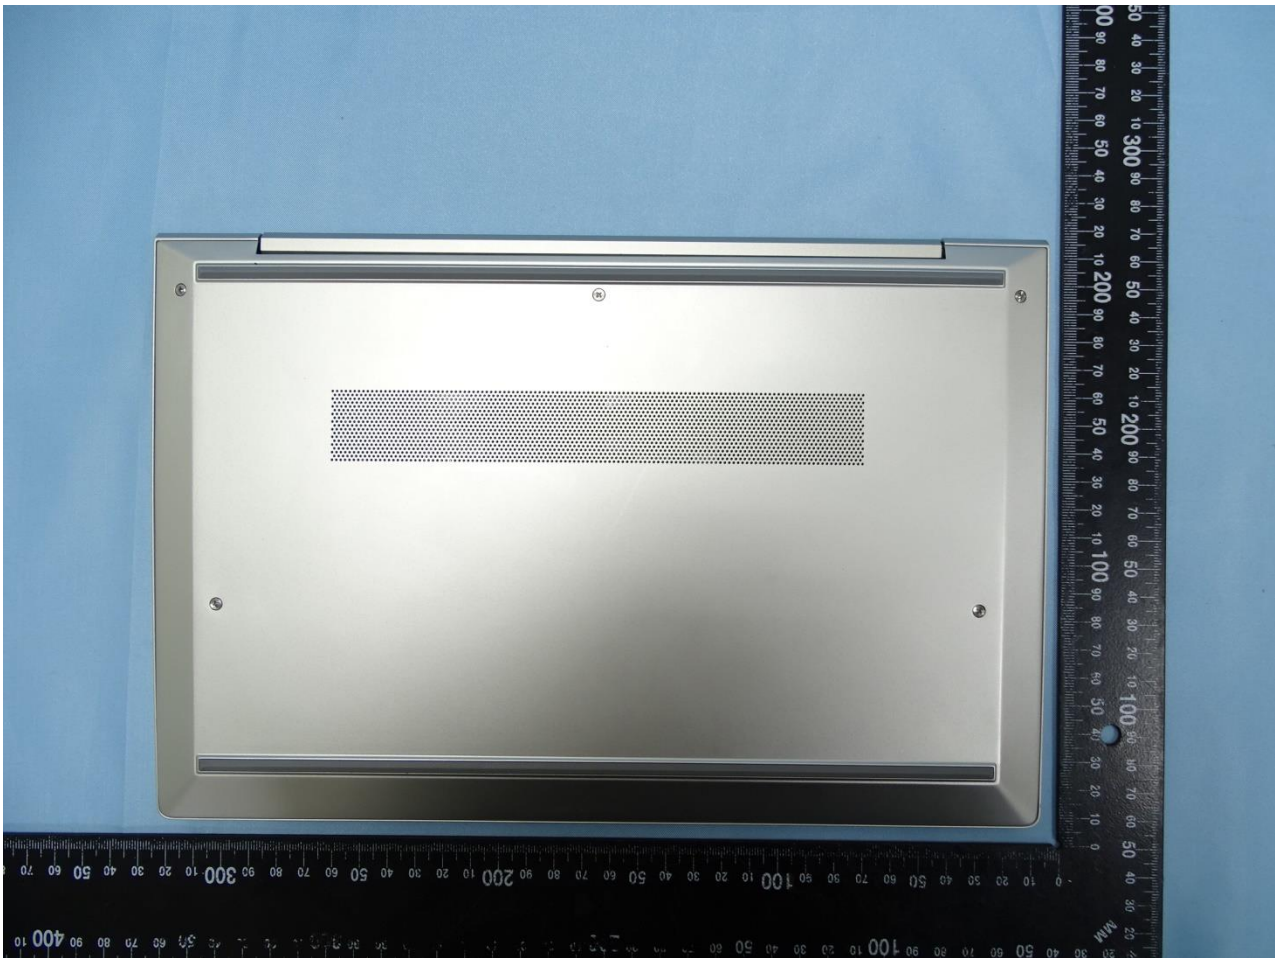

### 1. External Photograph of EUT

Brand Name: HP / Model Name: HSN-I39C

Toenail WWAN SKU's WLAN

Toenail WLAN

Pocket WLAN

**2. Photograph of Accessory**

**Brand Name: HP / Model Name: HSN-I39C**

<b>Specification of Accessory</b>		
<b>AC Adapter</b>	<b>Brand Name</b>	hp
	<b>Model Name</b>	TPN-CA20
<b>Battery</b>	<b>Brand Name</b>	hp
	<b>Model Name</b>	HSTNN-IB9F