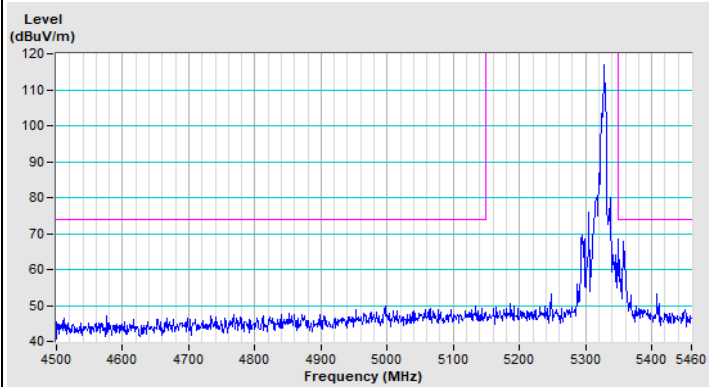

802.11ax (HE80) Channel 106

Horizontal (Peak)

Horizontal (Average)

Vertical (Peak)

Vertical (Average)

802.11ax (HE80) Channel 155

Horizontal (Peak)

Vertical (Peak)

20 MHz Preamble 802.11ax (RU26) Channel 36

Horizontal (Peak)

Horizontal (Average)

Vertical (Peak)

Vertical (Average)

20 MHz Preamble 802.11ax (RU26) Channel 64

Horizontal (Peak)

Horizontal (Average)

Vertical (Peak)

Vertical (Average)

20 MHz Preamble 802.11ax (RU26) Channel 100

Horizontal (Peak)

Horizontal (Average)

Vertical (Peak)

Vertical (Average)

20 MHz Preamble 802.11ax (RU26) Channel 149