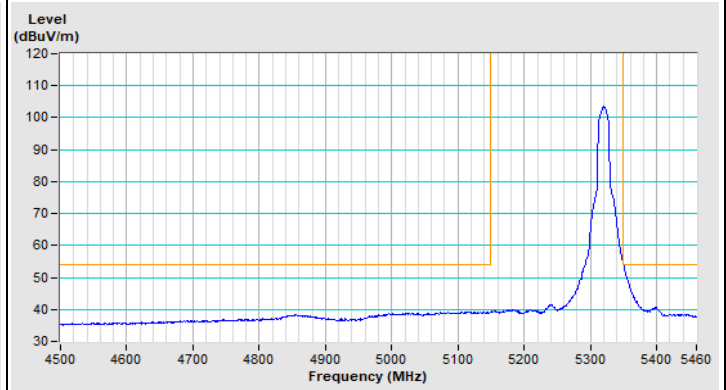

20 MHz Preamble 802.11ax (RU106) Channel 100

Horizontal (Peak)

Horizontal (Average)

Vertical (Peak)

Vertical (Average)

20 MHz Preamble 802.11ax (RU106) Channel 149

Horizontal (Peak)

Vertical (Peak)

20 MHz Preamble 802.11ax (RU106) Channel 157

Horizontal (Peak)

Vertical (Peak)

20 MHz Preamble 802.11ax (RU106) Channel 165

Plot of Band Edge Mode B

802.11a Channel 36

802.11a Channel 64

Horizontal (Peak)

Horizontal (Average)

Vertical (Peak)

Vertical (Average)

802.11a Channel 100

Horizontal (Peak)

Horizontal (Average)

Vertical (Peak)

Vertical (Average)