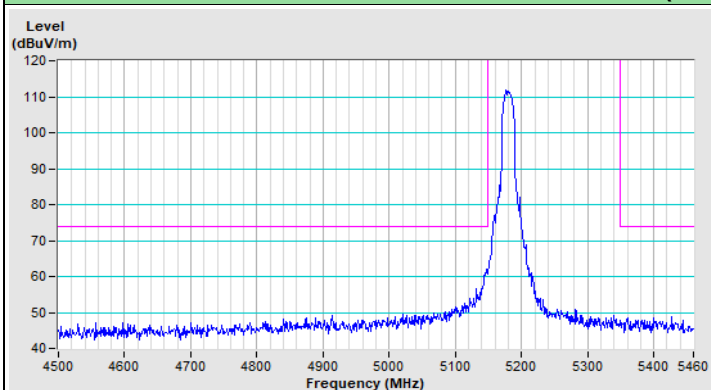

Vertical (Peak)

Vertical (Average)

802.11a Channel 149

Horizontal (Peak)

Vertical (Peak)

802.11a Channel 157

Horizontal (Peak)

Vertical (Peak)

802.11a Channel 165

Horizontal (Peak)

Vertical (Peak)

802.11ax (HE20) Channel 36

Horizontal (Peak)

Horizontal (Average)

Vertical (Peak)

Vertical (Average)

802.11ax (HE20) Channel 64

Horizontal (Peak)

Horizontal (Average)

Vertical (Peak)

Vertical (Average)

802.11ax (HE20) Channel 100

Horizontal (Peak)

Horizontal (Average)