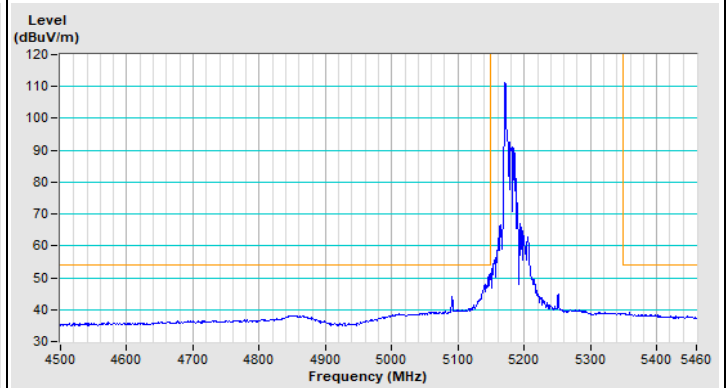

802.11ax (HE80) Channel 106

Horizontal (Peak)

Horizontal (Average)

Vertical (Peak)

Vertical (Average)

802.11ax (HE80) Channel 155

Horizontal (Peak)

Vertical (Peak)

20 MHz Preamble 802.11ax (RU26) Channel 36

Horizontal (Peak)

Horizontal (Average)

Vertical (Peak)

Vertical (Average)

20 MHz Preamble 802.11ax (RU26) Channel 64

Horizontal (Peak)

Horizontal (Average)

Vertical (Peak)

Vertical (Average)

20 MHz Preamble 802.11ax (RU26) Channel 100

Horizontal (Peak)

Horizontal (Average)

Vertical (Peak)

Vertical (Average)

20 MHz Preamble 802.11ax (RU26) Channel 149