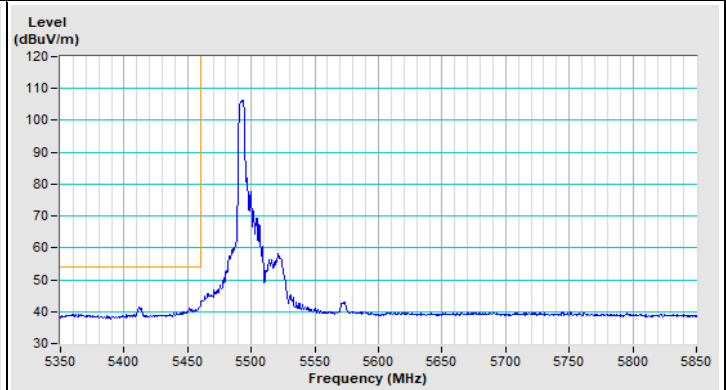

20 MHz Preamble 802.11ax (RU52) Channel 36

Horizontal (Peak)

Horizontal (Average)

Vertical (Peak)

Vertical (Average)

20 MHz Preamble 802.11ax (RU52) Channel 64

Horizontal (Peak)

Horizontal (Average)

Vertical (Peak)

Vertical (Average)

20 MHz Preamble 802.11ax (RU52) Channel 100

Horizontal (Peak)

Horizontal (Average)

Vertical (Peak)

Vertical (Average)

20 MHz Preamble 802.11ax (RU52) Channel 149

Horizontal (Peak)

Vertical (Peak)

20 MHz Preamble 802.11ax (RU52) Channel 157

Horizontal (Peak)

Vertical (Peak)

20 MHz Preamble 802.11ax (RU52) Channel 165

Horizontal (Peak)

Vertical (Peak)