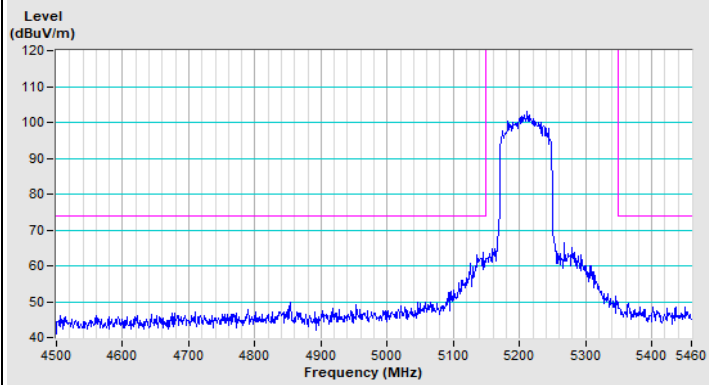

Horizontal (Average)

Vertical (Peak)

Vertical (Average)

802.11ax (HE40) Channel 102

Horizontal (Peak)

Horizontal (Average)

Vertical (Peak)

Vertical (Average)

802.11ax (HE40) Channel 151

Horizontal (Peak)

Vertical (Peak)

802.11ax (HE40) Channel 159

Horizontal (Peak)

Vertical (Peak)

802.11ax (HE80) Channel 42

Horizontal (Peak)

Horizontal (Average)

Vertical (Peak)

Vertical (Average)

802.11ax (HE80) Channel 58

Horizontal (Peak)

Horizontal (Average)

Vertical (Peak)

Vertical (Average)

802.11ax (HE80) Channel 106

Horizontal (Peak)

Horizontal (Average)

Vertical (Peak)

Vertical (Average)

802.11ax (HE80) Channel 155

Horizontal (Peak)

Vertical (Peak)