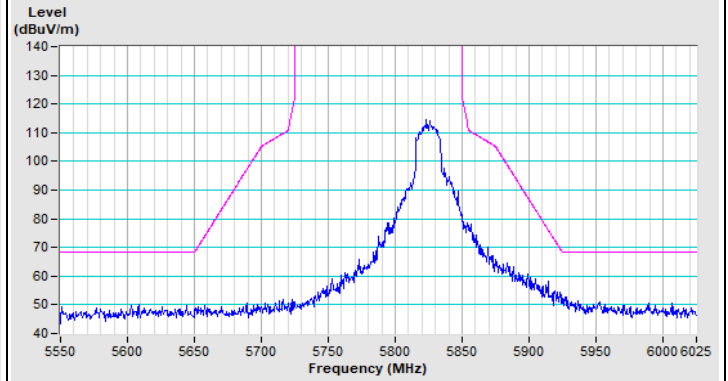

802.11ax (HE20) Channel 64

Horizontal (Peak)

Horizontal (Average)

Vertical (Peak)

Vertical (Average)

802.11ax (HE20) Channel 100

Horizontal (Peak)

Horizontal (Average)

Vertical (Peak)

Vertical (Average)

802.11ax (HE20) Channel 149

Horizontal (Peak)

Vertical (Peak)

802.11ax (HE20) Channel 157

Horizontal (Peak)

Vertical (Peak)

802.11ax (HE20) Channel 165

Horizontal (Peak)

Vertical (Peak)

802.11ax (HE40) Channel 38

Horizontal (Peak)

Horizontal (Average)

Vertical (Peak)

Vertical (Average)