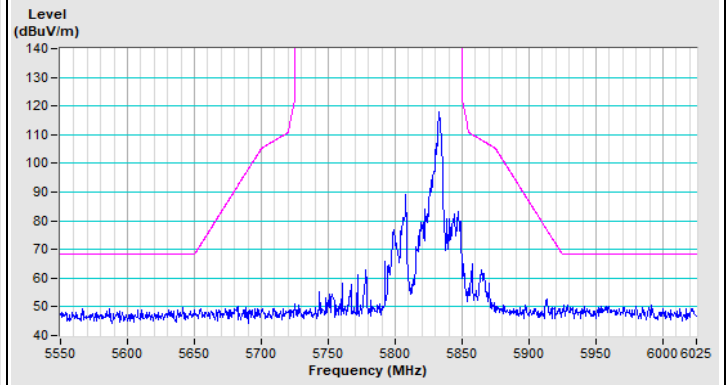

Vertical (Peak)

Vertical (Average)

20 MHz Preamble 802.11ax (RU26) Channel 100

Horizontal (Peak)

Horizontal (Average)

Vertical (Peak)

Vertical (Average)

20 MHz Preamble 802.11ax (RU26) Channel 149

Horizontal (Peak)

Vertical (Peak)

20 MHz Preamble 802.11ax (RU26) Channel 157

Horizontal (Peak)

Vertical (Peak)

20 MHz Preamble 802.11ax (RU26) Channel 165

Horizontal (Peak)

Vertical (Peak)

20 MHz Preamble 802.11ax (RU52) Channel 36

Horizontal (Peak)

Horizontal (Average)

Vertical (Peak)

Vertical (Average)

20 MHz Preamble 802.11ax (RU52) Channel 64

Horizontal (Peak)

Horizontal (Average)

Vertical (Peak)

Vertical (Average)

20 MHz Preamble 802.11ax (RU52) Channel 100

Horizontal (Peak)

Horizontal (Average)

Vertical (Peak)

Vertical (Average)

20 MHz Preamble 802.11ax (RU52) Channel 149