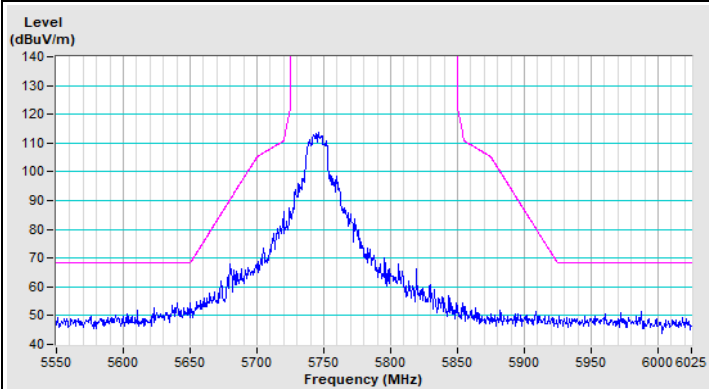

20 MHz Preamble 802.11ax (RU106) Channel 157

Horizontal (Peak)

Vertical (Peak)

20 MHz Preamble 802.11ax (RU106) Channel 165

Plot of Band Edge Mode B

802.11a Channel 36

802.11a Channel 64

Horizontal (Peak)

Horizontal (Average)

Vertical (Peak)

Vertical (Average)

802.11a Channel 100

Horizontal (Peak)

Horizontal (Average)

Vertical (Peak)

Vertical (Average)

802.11a Channel 149

Horizontal (Peak)

Vertical (Peak)

802.11a Channel 157

Horizontal (Peak)

Vertical (Peak)

802.11a Channel 165

Horizontal (Peak)

Vertical (Peak)

802.11ax (HE20) Channel 36

Horizontal (Peak)

Horizontal (Average)

Vertical (Peak)

Vertical (Average)

802.11ax (HE20) Channel 64

Horizontal (Peak)