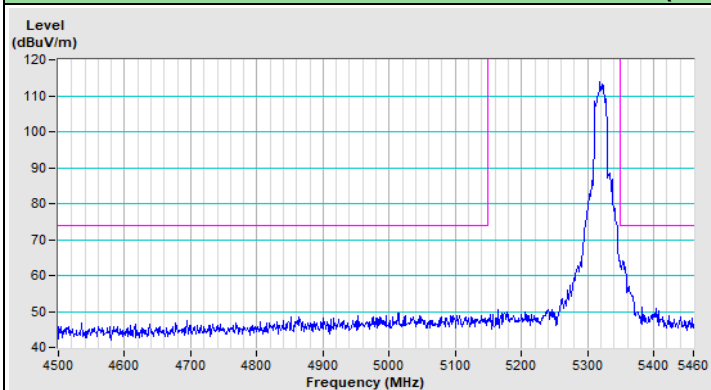

Vertical (Peak)

Vertical (Average)

802.11a Channel 149

Horizontal (Peak)

Vertical (Peak)

802.11a Channel 157

Horizontal (Peak)

Vertical (Peak)

802.11a Channel 165

Horizontal (Peak)

Vertical (Peak)

802.11ax (HE20) Channel 36

Horizontal (Peak)

Horizontal (Average)

Vertical (Peak)

Vertical (Average)

802.11ax (HE20) Channel 64

Horizontal (Peak)

Horizontal (Average)

Vertical (Peak)

Vertical (Average)

802.11ax (HE20) Channel 100

Horizontal (Peak)

Horizontal (Average)

Vertical (Peak)

Vertical (Average)

802.11ax (HE20) Channel 149

Horizontal (Peak)

Vertical (Peak)

802.11ax (HE20) Channel 157

Horizontal (Peak)

Vertical (Peak)