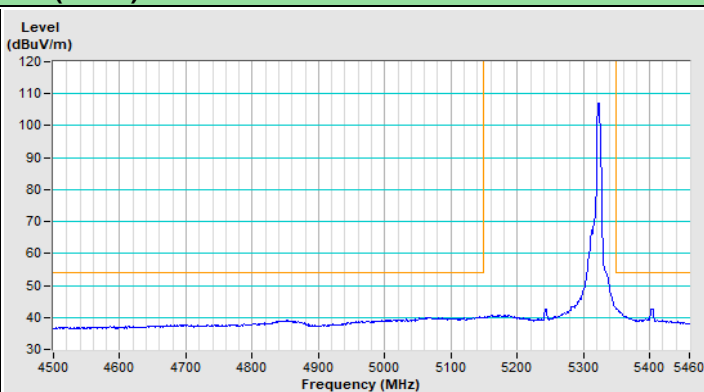

Horizontal (Average)