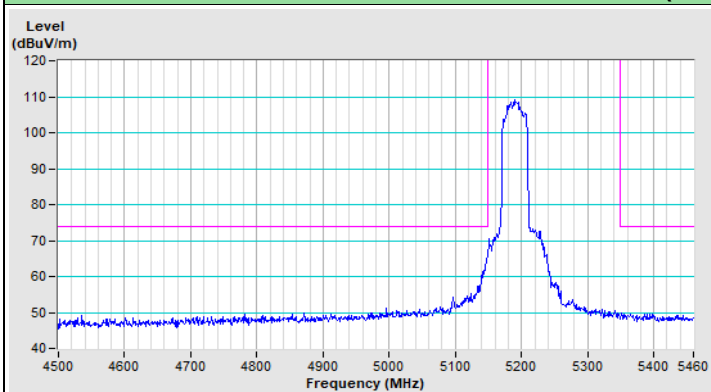

Vertical (Peak)

Vertical (Average)

802.11ax (HE20) Channel 149

Horizontal (Peak)

Vertical (Peak)

802.11ax (HE20) Channel 157

Horizontal (Peak)

Vertical (Peak)

802.11ax (HE20) Channel 165

Horizontal (Peak)

Vertical (Peak)

802.11ax (HE40) Channel 38

Horizontal (Peak)

Horizontal (Average)

Vertical (Peak)

Vertical (Average)

802.11ax (HE40) Channel 62

Horizontal (Peak)

Horizontal (Average)

Vertical (Peak)

Vertical (Average)

802.11ax (HE40) Channel 102

Horizontal (Peak)

Horizontal (Average)