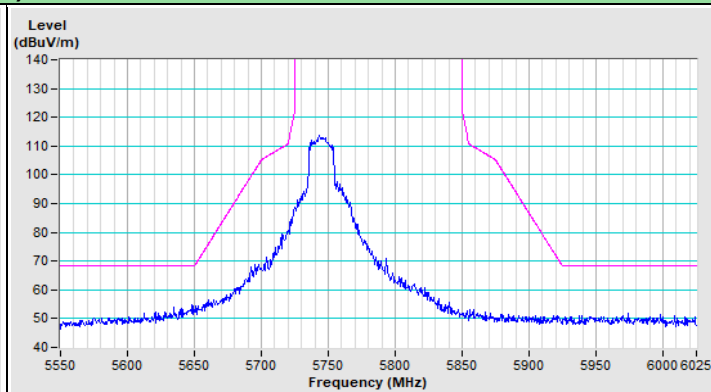

Vertical (Peak)

802.11ax (HE20) Channel 36

Horizontal (Peak)

Horizontal (Average)

Vertical (Peak)

Vertical (Average)

802.11ax (HE20) Channel 64

Horizontal (Peak)

Horizontal (Average)

Vertical (Peak)

Vertical (Average)

802.11ax (HE20) Channel 100

Horizontal (Peak)

Horizontal (Average)

Vertical (Peak)

Vertical (Average)

802.11ax (HE20) Channel 149

Horizontal (Peak)

Vertical (Peak)

802.11ax (HE20) Channel 157

Horizontal (Peak)

Vertical (Peak)

802.11ax (HE20) Channel 165

Horizontal (Peak)

Vertical (Peak)

802.11ax (HE40) Channel 38

Horizontal (Peak)

Horizontal (Average)

Vertical (Peak)

Vertical (Average)

802.11ax (HE40) Channel 62

Horizontal (Peak)