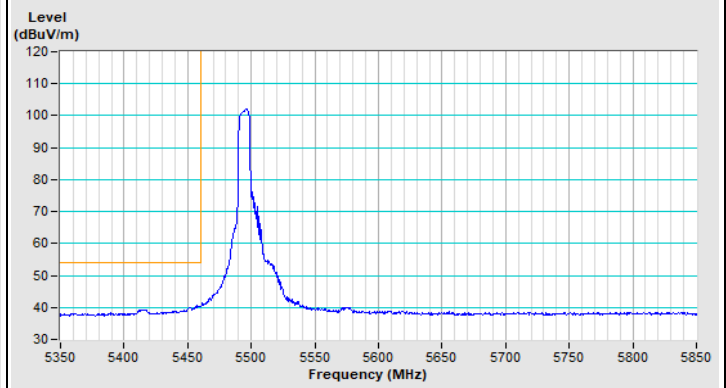

20 MHz Preamble 802.11ax (RU106) Channel 36

Horizontal (Peak)

Horizontal (Average)

Vertical (Peak)

Vertical (Average)

20 MHz Preamble 802.11ax (RU106) Channel 64

Horizontal (Peak)

Horizontal (Average)

Vertical (Peak)

Vertical (Average)

20 MHz Preamble 802.11ax (RU106) Channel 100

Horizontal (Peak)

Horizontal (Average)

Vertical (Peak)

Vertical (Average)

20 MHz Preamble 802.11ax (RU106) Channel 149

Horizontal (Peak)

Vertical (Peak)

20 MHz Preamble 802.11ax (RU106) Channel 157

Horizontal (Peak)

Vertical (Peak)

20 MHz Preamble 802.11ax (RU106) Channel 165

Plot of Band Edge Mode C

802.11a Channel 36