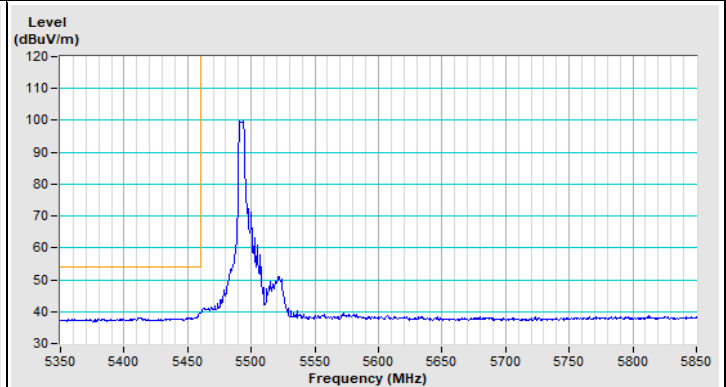

Horizontal (Peak)

Horizontal (Average)

Vertical (Peak)

Vertical (Average)

20 MHz Preamble 802.11ax (RU52) Channel 100

Horizontal (Peak)

Horizontal (Average)

Vertical (Peak)

Vertical (Average)

20 MHz Preamble 802.11ax (RU52) Channel 149

Horizontal (Peak)

Vertical (Peak)

20 MHz Preamble 802.11ax (RU52) Channel 157

Horizontal (Peak)

Vertical (Peak)

20 MHz Preamble 802.11ax (RU52) Channel 165