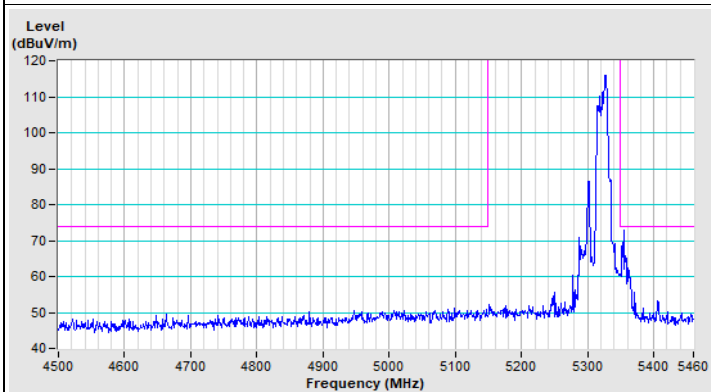

Horizontal (Peak)

Vertical (Peak)

20 MHz Preamble 802.11ax (RU26) Channel 157

Horizontal (Peak)

Vertical (Peak)

20 MHz Preamble 802.11ax (RU26) Channel 165

Horizontal (Peak)

Vertical (Peak)

20 MHz Preamble 802.11ax (RU52) Channel 36

Horizontal (Peak)

Horizontal (Average)

Vertical (Peak)

Vertical (Average)

20 MHz Preamble 802.11ax (RU52) Channel 64

Horizontal (Peak)

Horizontal (Average)

Vertical (Peak)

Vertical (Average)

20 MHz Preamble 802.11ax (RU52) Channel 100

Horizontal (Peak)

Horizontal (Average)

Vertical (Peak)

Vertical (Average)

20 MHz Preamble 802.11ax (RU52) Channel 149