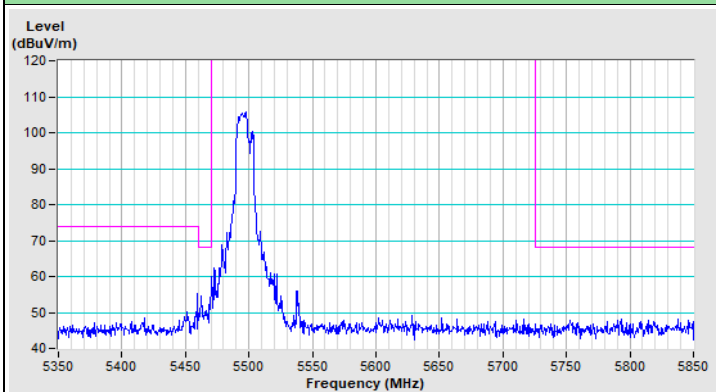

20 MHz Preamble 802.11ax (RU106) Channel 100

Horizontal (Peak)

Horizontal (Average)

Vertical (Peak)

Vertical (Average)

20 MHz Preamble 802.11ax (RU106) Channel 149

Horizontal (Peak)

Vertical (Peak)

20 MHz Preamble 802.11ax (RU106) Channel 157

Horizontal (Peak)

Vertical (Peak)

20 MHz Preamble 802.11ax (RU106) Channel 165

Plot of Band Edge Mode B

802.11a Channel 36

802.11a Channel 64

Horizontal (Peak)

Horizontal (Average)

Vertical (Peak)

Vertical (Average)

802.11a Channel 100

Horizontal (Peak)

Horizontal (Average)

Vertical (Peak)

Vertical (Average)