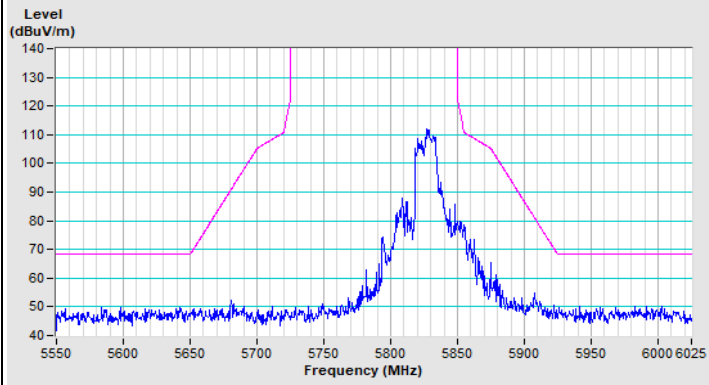

Vertical (Average)

20 MHz Preamble 802.11ax (RU106) Channel 149

Horizontal (Peak)

Vertical (Peak)

20 MHz Preamble 802.11ax (RU106) Channel 157

Horizontal (Peak)

Vertical (Peak)

20 MHz Preamble 802.11ax (RU106) Channel 165