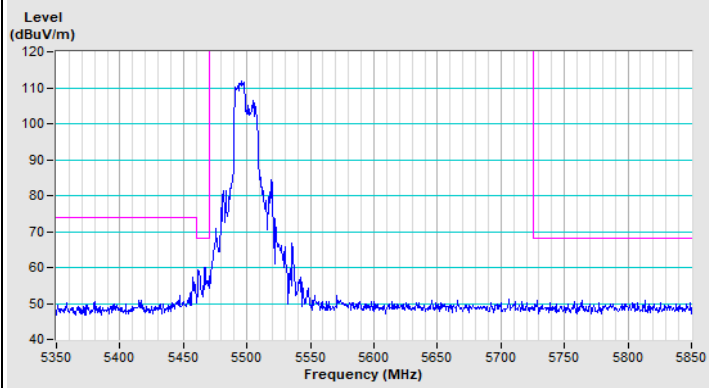

20 MHz Preamble 802.11ax (RU106) Channel 157

Horizontal (Peak)

Vertical (Peak)

20 MHz Preamble 802.11ax (RU106) Channel 165

Plot of Band Edge Mode B

802.11a Channel 36

802.11a Channel 64

Horizontal (Peak)

Horizontal (Peak)

Vertical (Peak)

20 MHz Preamble 802.11ax (RU52) Channel 157

Horizontal (Peak)

Vertical (Peak)

20 MHz Preamble 802.11ax (RU52) Channel 165

Horizontal (Peak)

Vertical (Peak)

20 MHz Preamble 802.11ax (RU106) Channel 36

Horizontal (Peak)

Horizontal (Average)

Vertical (Peak)

Vertical (Average)

20 MHz Preamble 802.11ax (RU106) Channel 64

Horizontal (Peak)

Horizontal (Average)

Vertical (Peak)

Vertical (Average)

20 MHz Preamble 802.11ax (RU106) Channel 100

Horizontal (Peak)

Horizontal (Average)

Vertical (Peak)

Vertical (Average)

20 MHz Preamble 802.11ax (RU106) Channel 149