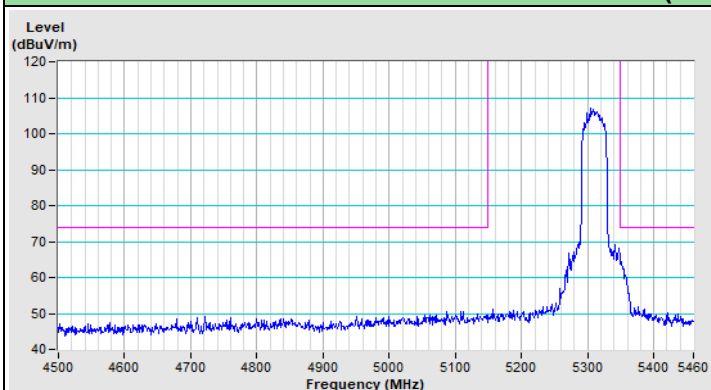

802.11ax (HE20) Channel 149

Horizontal (Peak)

Vertical (Peak)

802.11ax (HE20) Channel 157

Horizontal (Peak)

Vertical (Peak)

802.11ax (HE20) Channel 165

Horizontal (Peak)

Vertical (Peak)

802.11ax (HE40) Channel 38

Horizontal (Peak)

Horizontal (Average)

Vertical (Peak)

Vertical (Average)

802.11ax (HE40) Channel 62

Horizontal (Peak)

Horizontal (Average)

Vertical (Peak)

Vertical (Average)

802.11ax (HE40) Channel 102

Horizontal (Peak)

Horizontal (Average)

Vertical (Peak)

Vertical (Average)