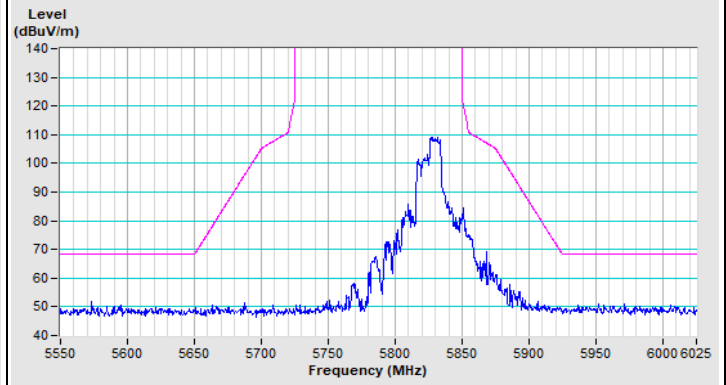

Vertical (Peak)