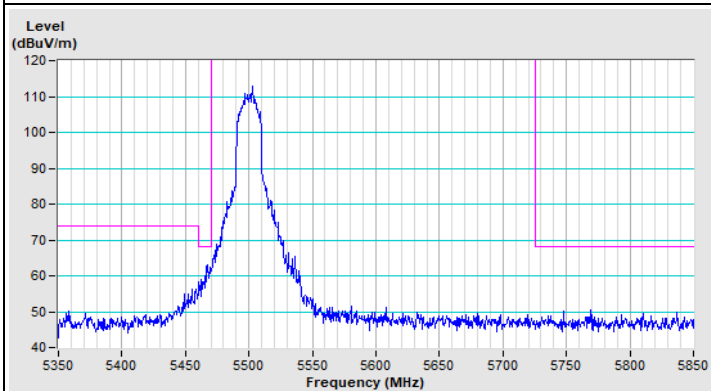

Vertical (Peak)

802.11ax (HE20) Channel 36

Horizontal (Peak)

Horizontal (Average)

Vertical (Peak)

Vertical (Average)

802.11ax (HE20) Channel 64

Horizontal (Peak)

Horizontal (Average)

Vertical (Peak)

Vertical (Average)

802.11ax (HE20) Channel 100

Horizontal (Peak)

Horizontal (Average)

Vertical (Peak)

Vertical (Average)

802.11ax (HE20) Channel 149

Horizontal (Peak)

Vertical (Peak)

802.11ax (HE20) Channel 157

Horizontal (Peak)

Vertical (Peak)

802.11ax (HE20) Channel 165

Horizontal (Peak)