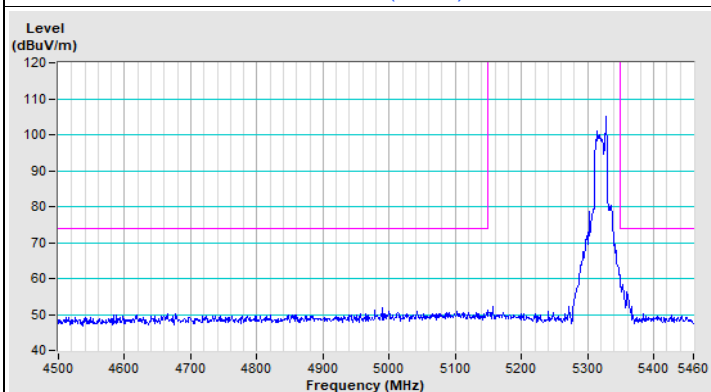

Vertical (Peak)

Vertical (Average)

802.11ax (HE80) Channel 106

Horizontal (Peak)

Horizontal (Average)

Vertical (Peak)

Vertical (Average)

802.11ax (HE80) Channel 155

Horizontal (Peak)

Vertical (Peak)

20 MHz Preamble 802.11ax (RU26) Channel 36

Horizontal (Peak)

Horizontal (Average)

Vertical (Peak)

Vertical (Average)

20 MHz Preamble 802.11ax (RU26) Channel 64

Horizontal (Peak)

Horizontal (Average)

Vertical (Peak)

Vertical (Average)

20 MHz Preamble 802.11ax (RU26) Channel 100

Horizontal (Peak)

Horizontal (Average)

Vertical (Peak)