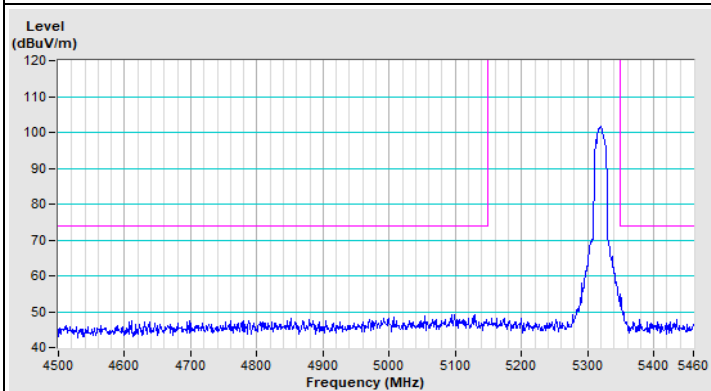

Vertical (Peak)

Vertical (Average)

20 MHz Preamble 802.11ax (RU106) Channel 100

Horizontal (Peak)

Horizontal (Average)

Vertical (Peak)

Vertical (Average)

20 MHz Preamble 802.11ax (RU106) Channel 149

Horizontal (Peak)

Vertical (Peak)

20 MHz Preamble 802.11ax (RU106) Channel 157

Horizontal (Peak)

Vertical (Peak)

20 MHz Preamble 802.11ax (RU106) Channel 165

Plot of Band Edge Mode C

802.11a Channel 36

802.11a Channel 64

Horizontal (Peak)

Horizontal (Average)

Vertical (Peak)

Vertical (Average)

802.11a Channel 100

Horizontal (Peak)

Horizontal (Average)