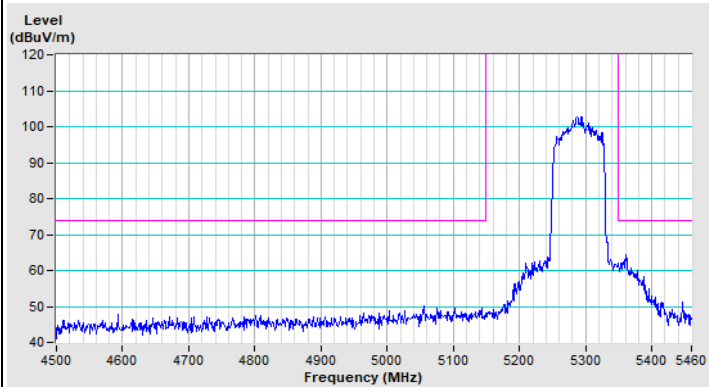

802.11ax (HE40) Channel 151

Horizontal (Peak)

Vertical (Peak)

802.11ax (HE40) Channel 159

Horizontal (Peak)

Vertical (Peak)

802.11ax (HE80) Channel 42

Horizontal (Peak)

Horizontal (Average)

Vertical (Peak)

Vertical (Average)

802.11ax (HE80) Channel 58

Horizontal (Peak)

Horizontal (Average)

Vertical (Peak)

Vertical (Average)

802.11ax (HE80) Channel 106

Horizontal (Peak)

Horizontal (Average)

Vertical (Peak)

Vertical (Average)

802.11ax (HE80) Channel 155

Horizontal (Peak)

Vertical (Peak)