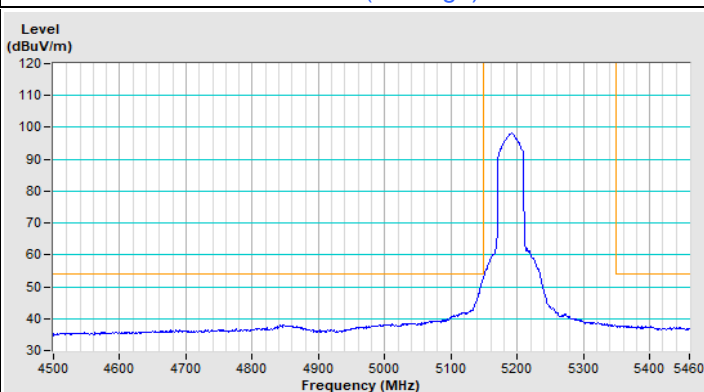

Vertical (Peak)

Vertical (Average)

802.11ax (HE20) Channel 149

Horizontal (Peak)

Vertical (Peak)

802.11ax (HE20) Channel 157

Horizontal (Peak)

Vertical (Peak)

802.11ax (HE20) Channel 165

Horizontal (Peak)

Vertical (Peak)

802.11ax (HE40) Channel 38

Horizontal (Peak)

Horizontal (Average)

Vertical (Peak)

Vertical (Average)

802.11ax (HE40) Channel 62

Horizontal (Peak)

Horizontal (Average)

Vertical (Peak)

Vertical (Average)

802.11ax (HE40) Channel 102

Horizontal (Peak)

Horizontal (Average)