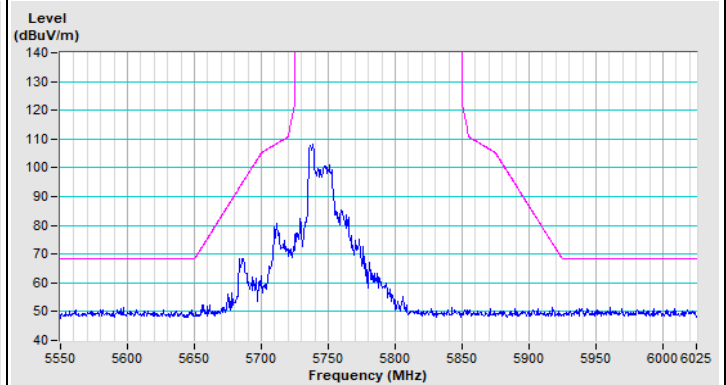

Horizontal (Peak)

Horizontal (Average)

Vertical (Peak)

Vertical (Average)

20 MHz Preamble 802.11ax (RU52) Channel 100

Horizontal (Peak)

Horizontal (Average)

Vertical (Peak)

Vertical (Average)

20 MHz Preamble 802.11ax (RU52) Channel 149

Horizontal (Peak)

Vertical (Peak)

20 MHz Preamble 802.11ax (RU52) Channel 157

Horizontal (Peak)

Vertical (Peak)

20 MHz Preamble 802.11ax (RU52) Channel 165