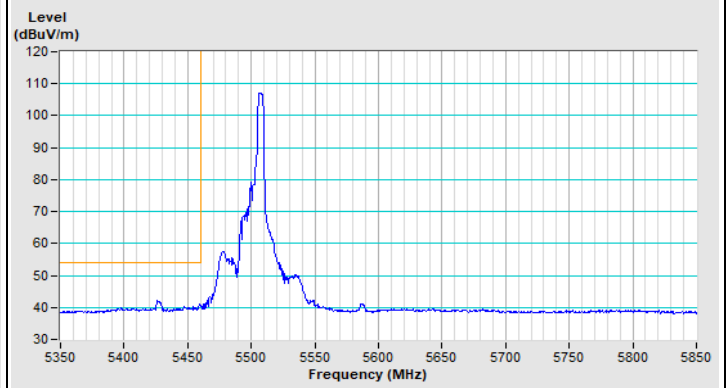

Horizontal (Peak)

Horizontal (Average)

Vertical (Peak)

Vertical (Average)

20 MHz Preamble 802.11ax (RU52) Channel 100

Horizontal (Peak)

Horizontal (Average)

Vertical (Peak)

Vertical (Average)

20 MHz Preamble 802.11ax (RU52) Channel 149

Horizontal (Peak)

Vertical (Peak)

20 MHz Preamble 802.11ax (RU52) Channel 157

Horizontal (Peak)

Vertical (Peak)

20 MHz Preamble 802.11ax (RU52) Channel 165