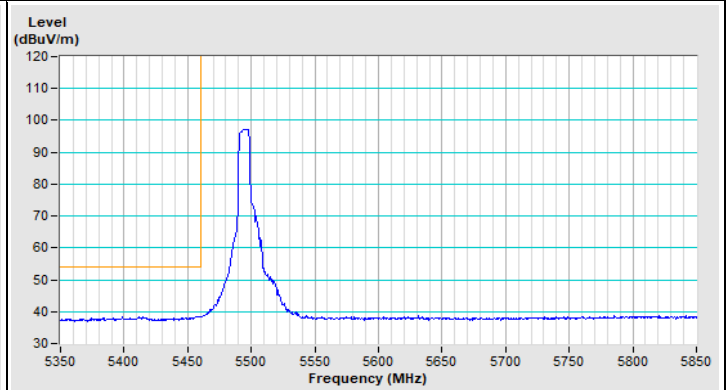

Horizontal (Peak)

Horizontal (Average)

Vertical (Peak)

Vertical (Average)

20 MHz Preamble 802.11ax (RU106) Channel 100

Horizontal (Peak)

Horizontal (Average)

Vertical (Peak)