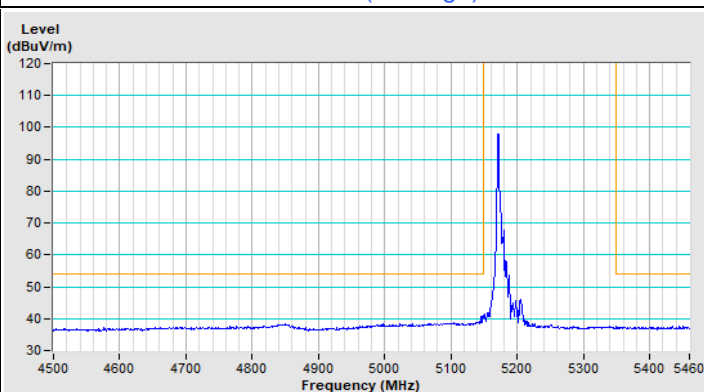

Vertical (Peak)

Vertical (Average)

802.11ax (HE80) Channel 106

Horizontal (Peak)

Horizontal (Average)

Vertical (Peak)

Vertical (Average)

802.11ax (HE80) Channel 155

Horizontal (Peak)

Vertical (Peak)

20 MHz Preamble 802.11ax (RU26) Channel 36

Horizontal (Peak)

Horizontal (Average)

Vertical (Peak)

Vertical (Average)

20 MHz Preamble 802.11ax (RU26) Channel 64

Horizontal (Peak)

Horizontal (Average)

Vertical (Peak)

Vertical (Average)

20 MHz Preamble 802.11ax (RU26) Channel 100

Horizontal (Peak)

Horizontal (Average)

Vertical (Peak)