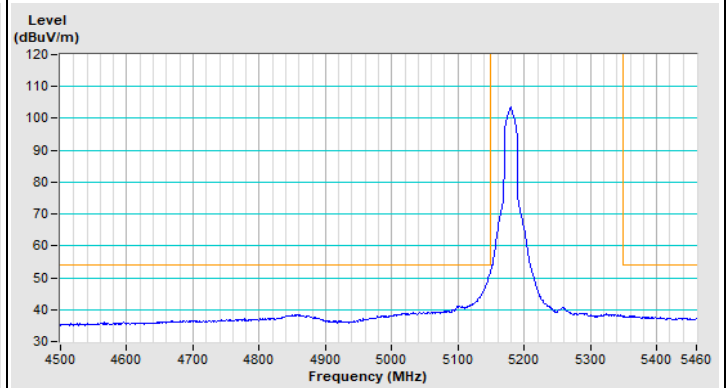

802.11a Channel 149

Horizontal (Peak)

Vertical (Peak)

802.11a Channel 157

Horizontal (Peak)

Vertical (Peak)

802.11a Channel 165

Horizontal (Peak)

Vertical (Peak)

802.11ax (HE20) Channel 36

Horizontal (Peak)

Horizontal (Average)

Vertical (Peak)

Vertical (Average)

802.11ax (HE20) Channel 64

Horizontal (Peak)

Horizontal (Average)

Vertical (Peak)

Vertical (Average)

802.11ax (HE20) Channel 100

Horizontal (Peak)

Horizontal (Average)

Vertical (Peak)

Vertical (Average)