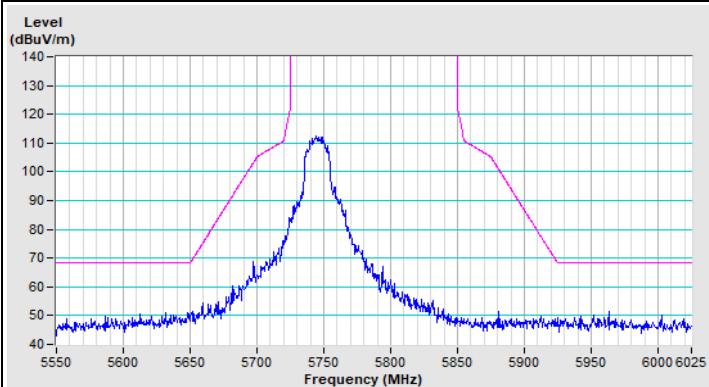

802.11a Channel 165

Horizontal (Peak)

Vertical (Peak)

802.11ax (HE20) Channel 36

Horizontal (Peak)

Horizontal (Average)

Vertical (Peak)

Vertical (Average)

802.11ax (HE20) Channel 64

Horizontal (Peak)

Horizontal (Average)

Vertical (Peak)

Vertical (Average)

802.11ax (HE20) Channel 100

Horizontal (Peak)

Horizontal (Average)

Vertical (Peak)

Vertical (Average)

802.11ax (HE20) Channel 149

Horizontal (Peak)

Vertical (Peak)

802.11ax (HE20) Channel 157

Horizontal (Peak)

Vertical (Peak)