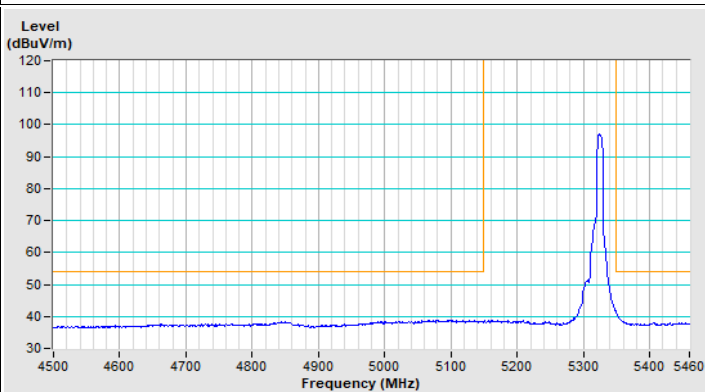

Vertical (Average)