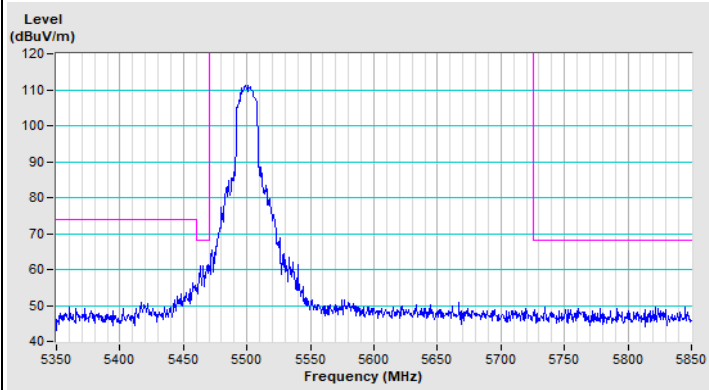

20 MHz Preamble 802.11ax (RU106) Channel 157

Horizontal (Peak)

Vertical (Peak)

20 MHz Preamble 802.11ax (RU106) Channel 165

Plot of Band Edge Mode B

802.11a Channel 36

802.11a Channel 64

Horizontal (Peak)

Horizontal (Average)

Vertical (Peak)

Vertical (Average)

802.11a Channel 100

Horizontal (Peak)

Horizontal (Average)

Vertical (Peak)

Vertical (Average)

802.11a Channel 149

Horizontal (Peak)

Vertical (Peak)

802.11a Channel 157

Horizontal (Peak)

Vertical (Peak)

802.11a Channel 165

Horizontal (Peak)

Vertical (Peak)

802.11ax (HE20) Channel 36

Horizontal (Peak)

Horizontal (Average)

Vertical (Peak)

Vertical (Average)

802.11ax (HE20) Channel 64

Horizontal (Peak)