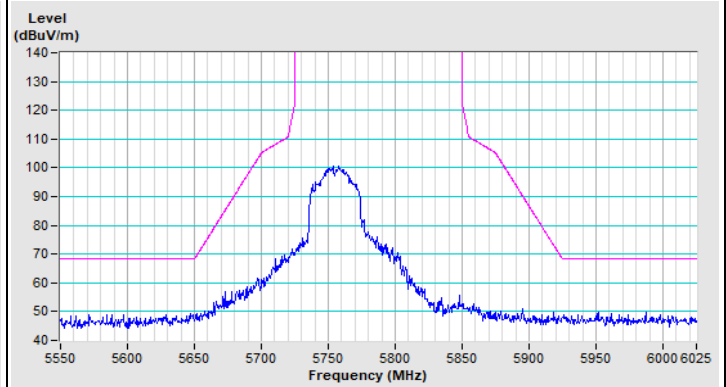

802.11ax (HE40) Channel 62

Horizontal (Peak)

Horizontal (Average)

Vertical (Peak)

Vertical (Average)

802.11ax (HE40) Channel 102

Horizontal (Peak)

Horizontal (Average)

Vertical (Peak)

Vertical (Average)

802.11ax (HE40) Channel 151

Horizontal (Peak)

Vertical (Peak)

802.11ax (HE40) Channel 159

Horizontal (Peak)

Vertical (Peak)

802.11ax (HE80) Channel 42

Horizontal (Peak)

Horizontal (Average)

Vertical (Peak)

Vertical (Average)

802.11ax (HE80) Channel 58

Horizontal (Peak)

Horizontal (Average)