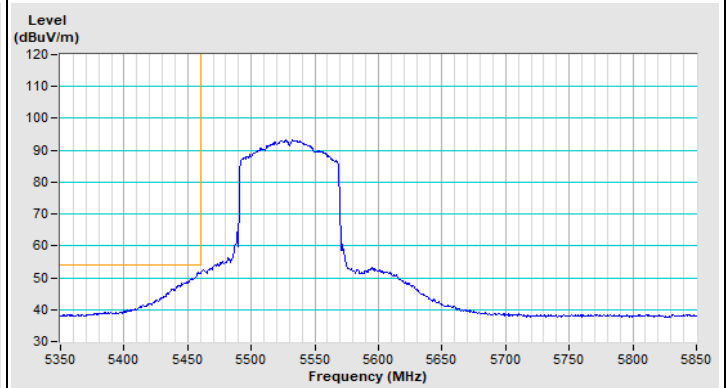

Horizontal (Average)

Vertical (Peak)

Vertical (Average)

802.11ax (HE80) Channel 58

Horizontal (Peak)

Horizontal (Average)

Vertical (Peak)

Vertical (Average)

802.11ax (HE80) Channel 106

Horizontal (Peak)

Horizontal (Average)

Vertical (Peak)

Vertical (Average)

802.11ax (HE80) Channel 155

Horizontal (Peak)

Vertical (Peak)

20 MHz Preamble 802.11ax (RU26) Channel 36

Horizontal (Peak)

Horizontal (Average)

Vertical (Peak)

Vertical (Average)

20 MHz Preamble 802.11ax (RU26) Channel 64

Horizontal (Peak)

Horizontal (Average)

Vertical (Peak)

Vertical (Average)

20 MHz Preamble 802.11ax (RU26) Channel 100

Horizontal (Peak)

Horizontal (Average)

Vertical (Peak)

Vertical (Average)

20 MHz Preamble 802.11ax (RU26) Channel 149