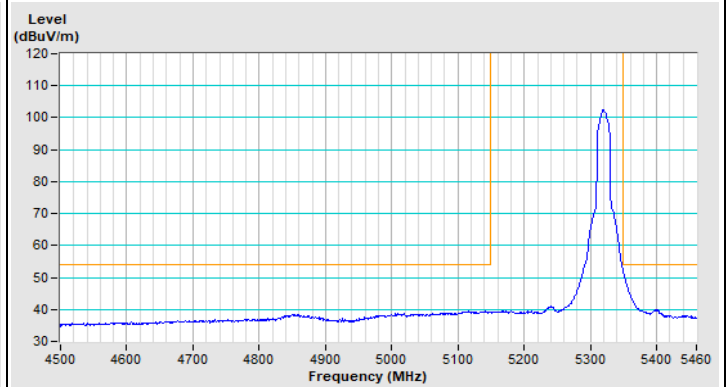

802.11a Channel 149

Horizontal (Peak)

Vertical (Peak)

802.11a Channel 157

Horizontal (Peak)

Vertical (Peak)

802.11a Channel 165

Horizontal (Peak)

Vertical (Peak)

802.11ax (HE20) Channel 36

Horizontal (Peak)

Horizontal (Average)

Vertical (Peak)

Vertical (Average)

802.11ax (HE20) Channel 64

Horizontal (Peak)

Horizontal (Average)

Vertical (Peak)

Vertical (Average)

802.11ax (HE20) Channel 100

Horizontal (Peak)

Horizontal (Average)

Vertical (Peak)

Vertical (Average)

802.11ax (HE20) Channel 149

Horizontal (Peak)

Vertical (Peak)

802.11ax (HE20) Channel 157

Horizontal (Peak)

Vertical (Peak)

802.11ax (HE20) Channel 165

Horizontal (Peak)