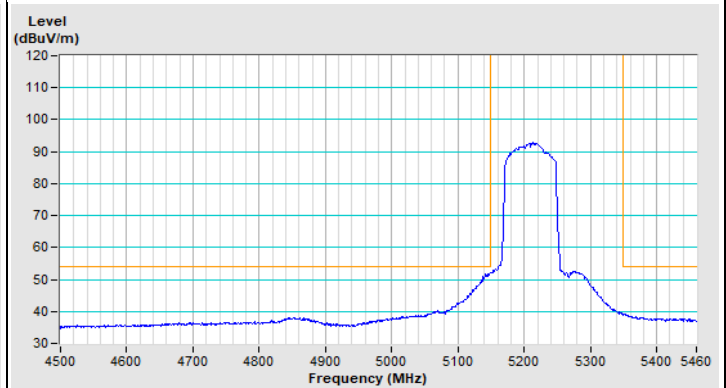

Horizontal (Average)

Vertical (Peak)

Vertical (Average)

802.11ax (HE40) Channel 102

Horizontal (Peak)

Horizontal (Average)

Vertical (Peak)

Vertical (Average)

802.11ax (HE40) Channel 151

Horizontal (Peak)

Vertical (Peak)

802.11ax (HE40) Channel 159

Horizontal (Peak)

Vertical (Peak)

802.11ax (HE80) Channel 42

Horizontal (Peak)

Horizontal (Average)

Vertical (Peak)

Vertical (Average)

802.11ax (HE80) Channel 58

Horizontal (Peak)

Horizontal (Average)

Vertical (Peak)

Vertical (Average)