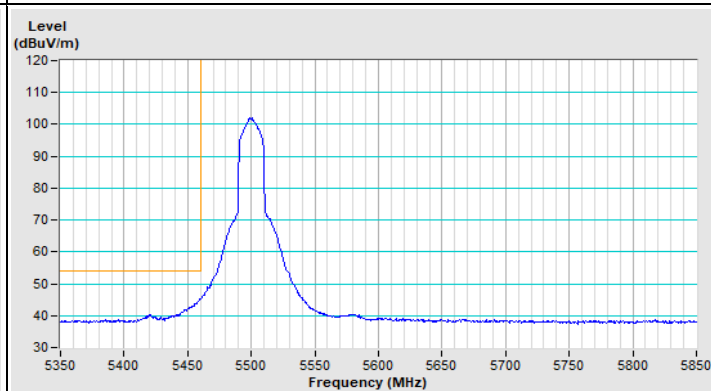

Vertical (Peak)

802.11ax (HE20) Channel 36

Horizontal (Peak)

Horizontal (Average)

Vertical (Peak)

Vertical (Average)

802.11ax (HE20) Channel 64

Horizontal (Peak)

Horizontal (Average)

Vertical (Peak)

Vertical (Average)

802.11ax (HE20) Channel 100

Horizontal (Peak)

Horizontal (Average)

Vertical (Peak)

Vertical (Average)

802.11ax (HE20) Channel 149

Horizontal (Peak)

Vertical (Peak)

802.11ax (HE20) Channel 157

Horizontal (Peak)

Vertical (Peak)

802.11ax (HE20) Channel 165

Horizontal (Peak)