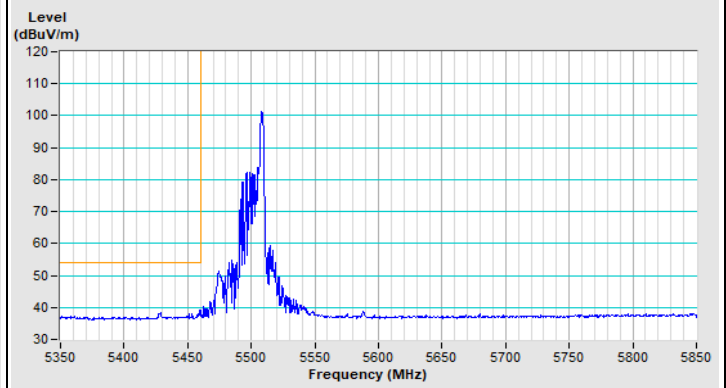

20 MHz Preamble 802.11ax (RU26) Channel 36

Horizontal (Peak)

Horizontal (Average)

Vertical (Peak)

Vertical (Average)

20 MHz Preamble 802.11ax (RU26) Channel 64

Horizontal (Peak)

Horizontal (Average)

Vertical (Peak)

Vertical (Average)

20 MHz Preamble 802.11ax (RU26) Channel 100

Horizontal (Peak)

Horizontal (Average)

Vertical (Peak)

Vertical (Average)

20 MHz Preamble 802.11ax (RU26) Channel 149

Horizontal (Peak)

Vertical (Peak)

20 MHz Preamble 802.11ax (RU26) Channel 157

Horizontal (Peak)

Vertical (Peak)

20 MHz Preamble 802.11ax (RU26) Channel 165

Horizontal (Peak)

Vertical (Peak)