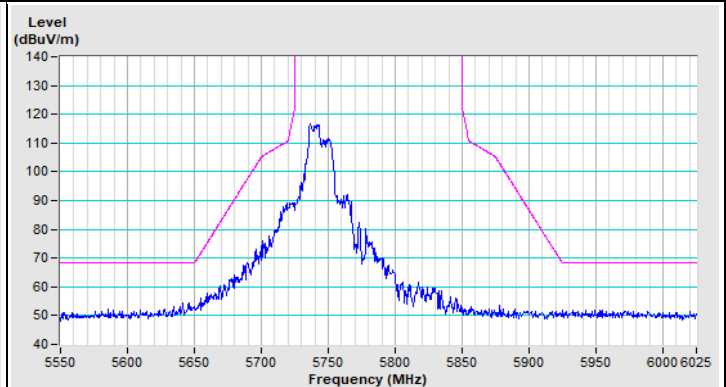

Vertical (Peak)

Vertical (Average)

20 MHz Preamble 802.11ax (RU106) Channel 100

Horizontal (Peak)

Horizontal (Average)

Vertical (Peak)

Vertical (Average)

20 MHz Preamble 802.11ax (RU106) Channel 149

Horizontal (Peak)

Vertical (Peak)

20 MHz Preamble 802.11ax (RU106) Channel 157

Horizontal (Peak)

Vertical (Peak)

20 MHz Preamble 802.11ax (RU106) Channel 165

Plot of Band Edge Mode C

802.11a Channel 36