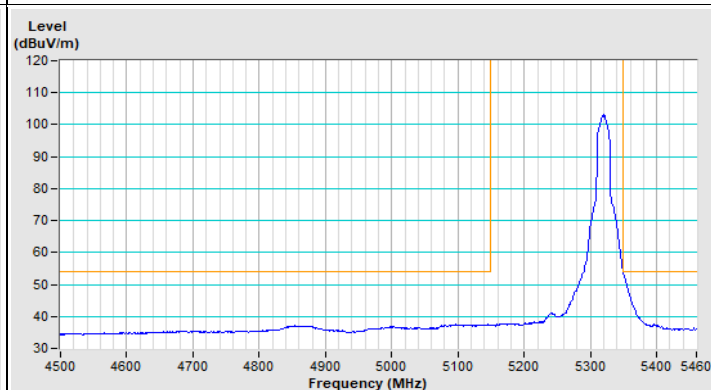

802.11a Channel 165

Horizontal (Peak)

Vertical (Peak)

802.11ax (HE20) Channel 36

Horizontal (Peak)

Horizontal (Average)

Vertical (Peak)

Vertical (Average)

802.11ax (HE20) Channel 64

Horizontal (Peak)

Horizontal (Average)

Vertical (Peak)

Vertical (Average)

802.11ax (HE20) Channel 100

Horizontal (Peak)

Horizontal (Average)

Vertical (Peak)

Vertical (Average)

802.11ax (HE20) Channel 149

Horizontal (Peak)

Vertical (Peak)

802.11ax (HE20) Channel 157

Horizontal (Peak)

Vertical (Peak)