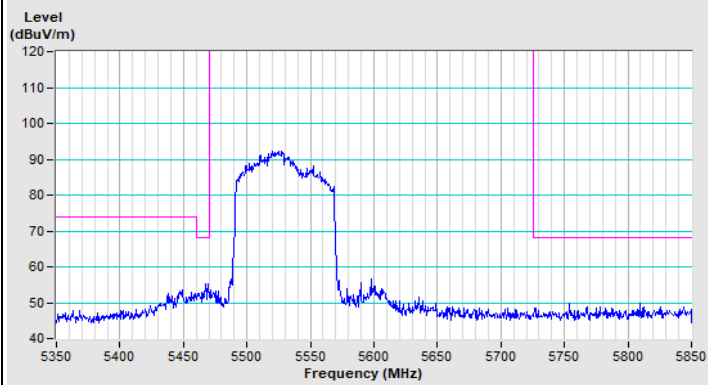

802.11ax (HE80) Channel 42

Horizontal (Peak)

Horizontal (Average)

Vertical (Peak)

Vertical (Average)

802.11ax (HE80) Channel 58

Horizontal (Peak)

Horizontal (Average)

Vertical (Peak)

Vertical (Average)

802.11ax (HE80) Channel 106

Horizontal (Peak)

Horizontal (Average)

Vertical (Peak)

Vertical (Average)

802.11ax (HE80) Channel 155

Horizontal (Peak)

Vertical (Peak)

20 MHz Preamble 802.11ax (RU26) Channel 36

Horizontal (Peak)

Horizontal (Average)

Vertical (Peak)

Vertical (Average)

20 MHz Preamble 802.11ax (RU26) Channel 64