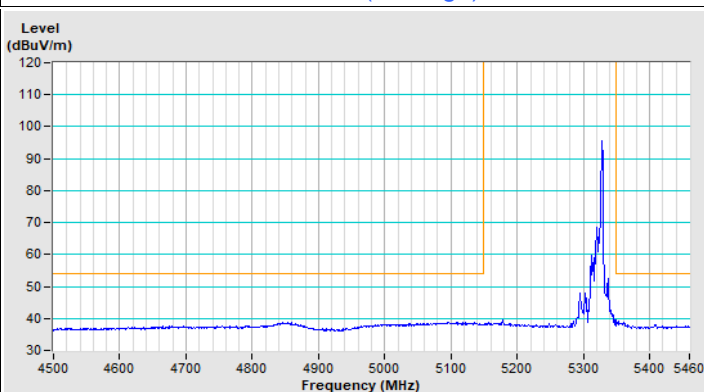

Vertical (Peak)

Vertical (Average)

802.11ax (HE80) Channel 106

Horizontal (Peak)

Horizontal (Average)

Vertical (Peak)

Vertical (Average)

802.11ax (HE80) Channel 155

Horizontal (Peak)

Vertical (Peak)

20 MHz Preamble 802.11ax (RU26) Channel 36

Horizontal (Peak)

Horizontal (Average)

Vertical (Peak)

Vertical (Average)

20 MHz Preamble 802.11ax (RU26) Channel 64

Horizontal (Peak)

Horizontal (Average)

Vertical (Peak)

Vertical (Average)

20 MHz Preamble 802.11ax (RU26) Channel 100

Horizontal (Peak)

Horizontal (Average)

Vertical (Peak)