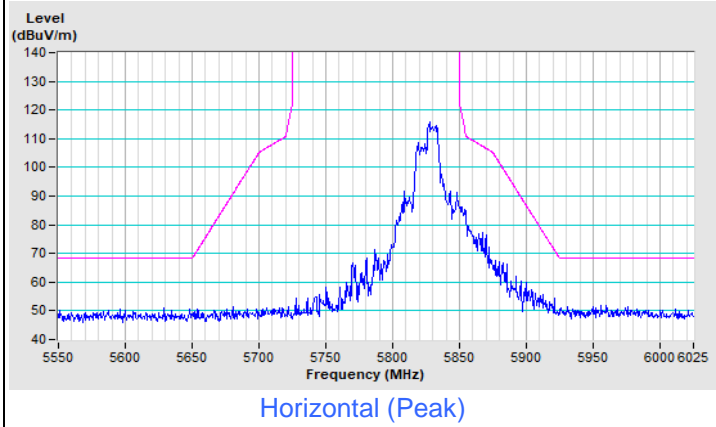

Vertical (Peak)

Vertical (Average)

20 MHz Preamble 802.11ax (RU106) Channel 100

Horizontal (Peak)

Horizontal (Average)

Vertical (Peak)

Vertical (Average)

20 MHz Preamble 802.11ax (RU106) Channel 149

Horizontal (Peak)

Vertical (Peak)

20 MHz Preamble 802.11ax (RU106) Channel 157

Horizontal (Peak)

Vertical (Peak)

20 MHz Preamble 802.11ax (RU106) Channel 165

Plot of Band Edge Mode C

802.11a Channel 36

802.11a Channel 64

Horizontal (Peak)

Horizontal (Average)

Vertical (Peak)

Vertical (Average)

802.11a Channel 100

Horizontal (Peak)

Horizontal (Average)