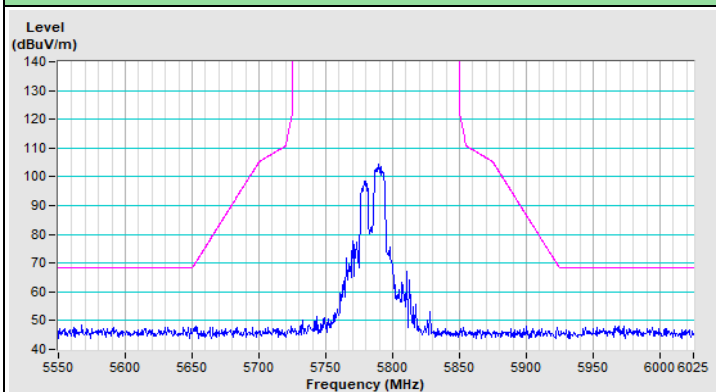

20 MHz Preamble 802.11ax (RU106) Channel 100

Horizontal (Peak)

Horizontal (Average)

Vertical (Peak)

Vertical (Average)

20 MHz Preamble 802.11ax (RU106) Channel 149

Horizontal (Peak)

Vertical (Peak)

20 MHz Preamble 802.11ax (RU106) Channel 157

Horizontal (Peak)

Vertical (Peak)

20 MHz Preamble 802.11ax (RU106) Channel 165

Plot of Band Edge Mode B

802.11a Channel 36

802.11a Channel 64

Horizontal (Peak)

Horizontal (Average)

Vertical (Peak)

Vertical (Average)

802.11a Channel 100

Horizontal (Peak)

Horizontal (Average)

Vertical (Peak)

Vertical (Average)