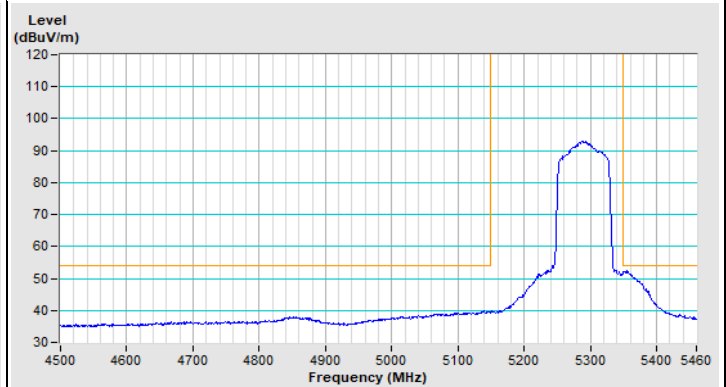

802.11ax (HE40) Channel 151

Horizontal (Peak)

Vertical (Peak)

802.11ax (HE40) Channel 159

Horizontal (Peak)

Vertical (Peak)

802.11ax (HE80) Channel 42

Horizontal (Peak)

Horizontal (Average)

Vertical (Peak)

Vertical (Average)

802.11ax (HE80) Channel 58

Horizontal (Peak)

Horizontal (Average)

Vertical (Peak)

Vertical (Average)

802.11ax (HE80) Channel 106

Horizontal (Peak)

Horizontal (Average)

Vertical (Peak)

Vertical (Average)

802.11ax (HE80) Channel 155

Horizontal (Peak)

Vertical (Peak)