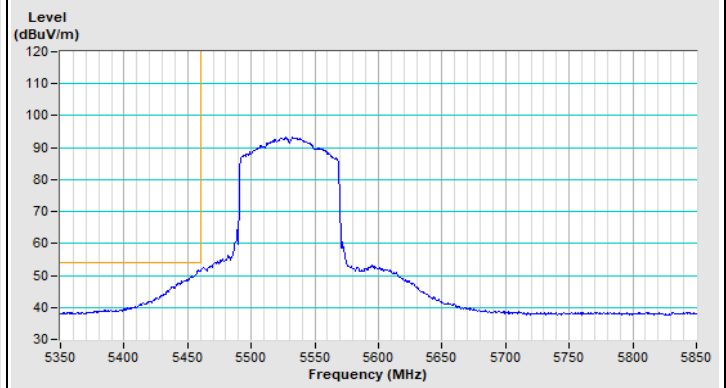

802.11ax (HE40) Channel 151

Horizontal (Peak)

Vertical (Peak)

802.11ax (HE40) Channel 159

Horizontal (Peak)

Vertical (Peak)

802.11ax (HE80) Channel 42

Horizontal (Peak)

Horizontal (Average)

Vertical (Peak)

Vertical (Average)

802.11ax (HE80) Channel 58

Horizontal (Peak)

Horizontal (Average)

Vertical (Peak)

Vertical (Average)

802.11ax (HE80) Channel 106

Horizontal (Peak)

Horizontal (Average)

Vertical (Peak)

Vertical (Average)

802.11ax (HE80) Channel 155

Horizontal (Peak)

Vertical (Peak)