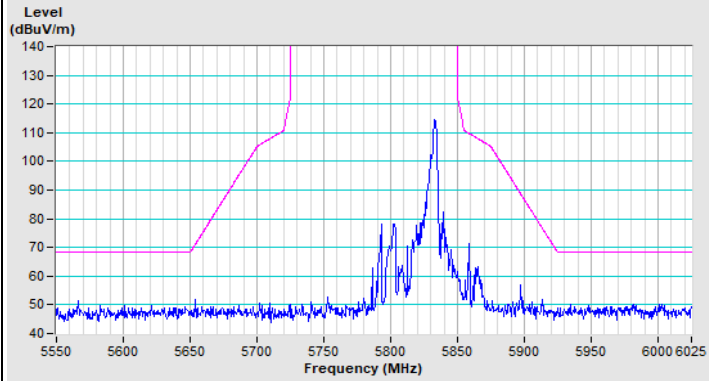

Vertical (Average)

20 MHz Preamble 802.11ax (RU26) Channel 149

Horizontal (Peak)

Vertical (Peak)

20 MHz Preamble 802.11ax (RU26) Channel 157

Horizontal (Peak)

Vertical (Peak)

20 MHz Preamble 802.11ax (RU26) Channel 165

Horizontal (Peak)

Vertical (Peak)

20 MHz Preamble 802.11ax (RU52) Channel 36

Horizontal (Peak)

Horizontal (Average)

Vertical (Peak)

Vertical (Average)

20 MHz Preamble 802.11ax (RU52) Channel 64