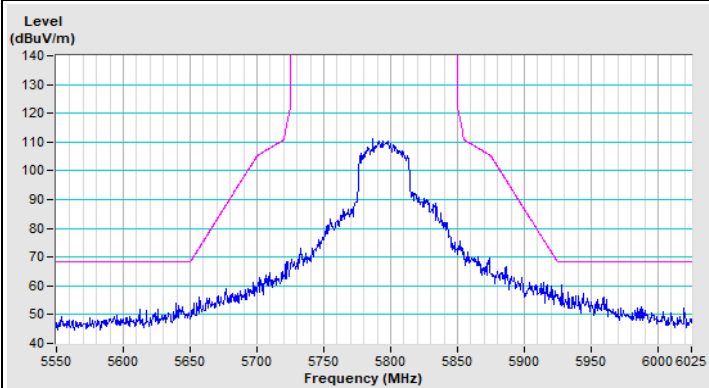

Horizontal (Average)

Vertical (Peak)

Vertical (Average)

802.11ax (HE40) Channel 102

Horizontal (Peak)

Horizontal (Average)

Vertical (Peak)

Vertical (Average)

802.11ax (HE40) Channel 151

Horizontal (Peak)

Vertical (Peak)

802.11ax (HE40) Channel 159

Horizontal (Peak)

Vertical (Peak)

802.11ax (HE80) Channel 42

Horizontal (Peak)

Horizontal (Average)

Vertical (Peak)

Vertical (Average)

802.11ax (HE80) Channel 58

Horizontal (Peak)

Horizontal (Average)

Vertical (Peak)

Vertical (Average)

802.11ax (HE80) Channel 106

Horizontal (Peak)

Horizontal (Average)

Vertical (Peak)

Vertical (Average)

802.11ax (HE80) Channel 155

Horizontal (Peak)

Vertical (Peak)