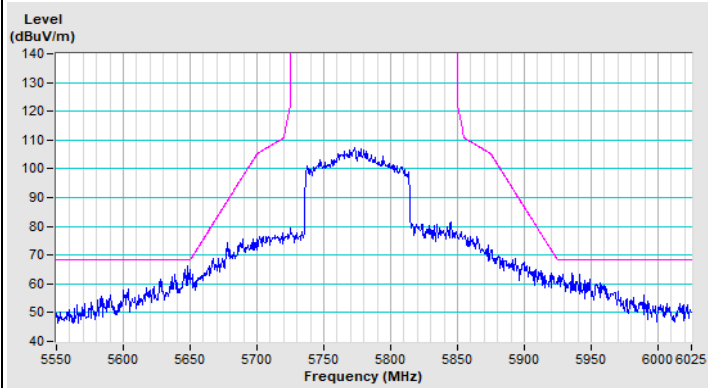

802.11ax (HE80) Channel 42

Horizontal (Peak)

Horizontal (Average)

Vertical (Peak)

Vertical (Average)

802.11ax (HE80) Channel 58

Horizontal (Peak)

Horizontal (Average)

Vertical (Peak)

Vertical (Average)

802.11ax (HE80) Channel 106

Horizontal (Peak)

Horizontal (Average)

Vertical (Peak)

Vertical (Average)

802.11ax (HE80) Channel 155

Horizontal (Peak)

Vertical (Peak)

20 MHz Preamble 802.11ax (RU26) Channel 36

Horizontal (Peak)

Horizontal (Average)

Vertical (Peak)

Vertical (Average)

20 MHz Preamble 802.11ax (RU26) Channel 64