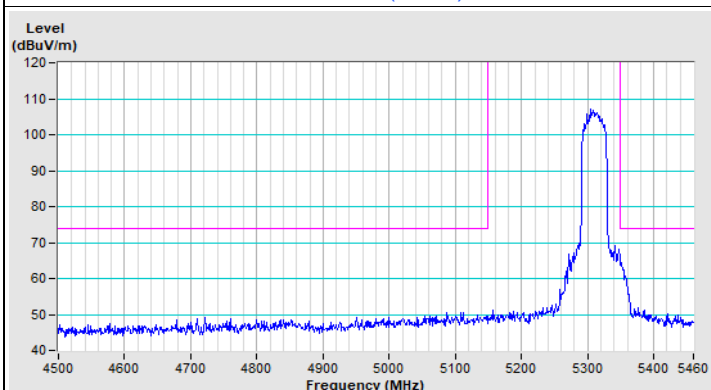

802.11ax (HE20) Channel 149

Horizontal (Peak)

Vertical (Peak)

802.11ax (HE20) Channel 157

Horizontal (Peak)

Vertical (Peak)

802.11ax (HE20) Channel 165

Horizontal (Peak)

Vertical (Peak)

802.11ax (HE40) Channel 38

Horizontal (Peak)

Horizontal (Average)

Vertical (Peak)

Vertical (Average)

802.11ax (HE40) Channel 62

Horizontal (Peak)

Horizontal (Average)

Vertical (Peak)

Vertical (Average)

802.11ax (HE40) Channel 102

Horizontal (Peak)

Horizontal (Average)

Vertical (Peak)

Vertical (Average)