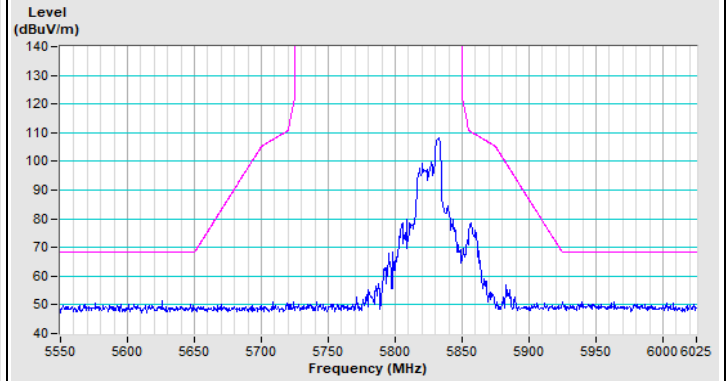

Vertical (Peak)