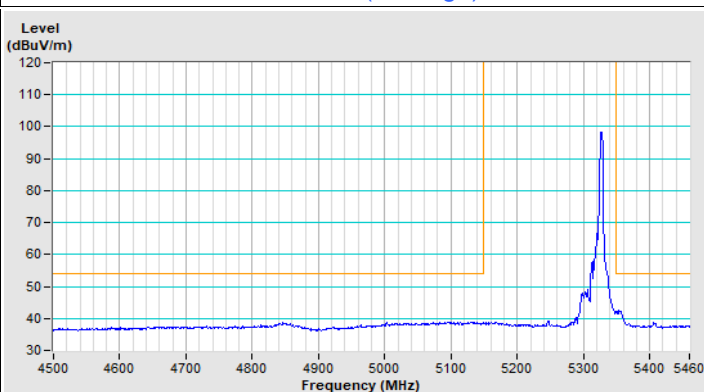

Vertical (Average)