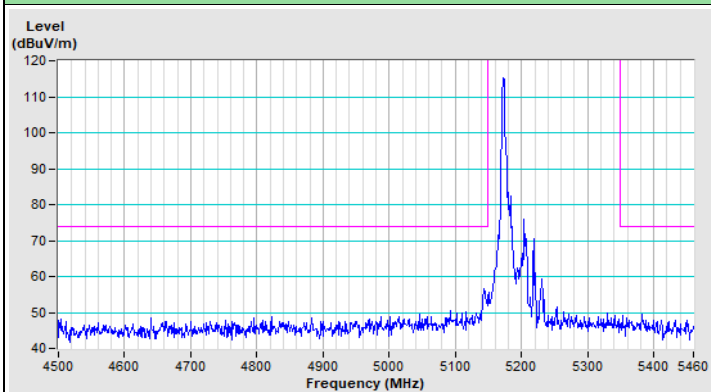

Vertical (Peak)

Vertical (Average)

20 MHz Preamble 802.11ax (RU26) Channel 100

Horizontal (Peak)

Horizontal (Average)

Vertical (Peak)

Vertical (Average)

20 MHz Preamble 802.11ax (RU26) Channel 149

Horizontal (Peak)

Vertical (Peak)

20 MHz Preamble 802.11ax (RU26) Channel 157

Horizontal (Peak)

Vertical (Peak)

20 MHz Preamble 802.11ax (RU26) Channel 165

Horizontal (Peak)

Vertical (Peak)

20 MHz Preamble 802.11ax (RU52) Channel 36

Horizontal (Peak)

Horizontal (Average)

Vertical (Peak)

Vertical (Average)

20 MHz Preamble 802.11ax (RU52) Channel 64

Horizontal (Peak)

Horizontal (Average)

Vertical (Peak)

Vertical (Average)

20 MHz Preamble 802.11ax (RU52) Channel 100

Horizontal (Peak)

Horizontal (Average)

Vertical (Peak)

Vertical (Average)

20 MHz Preamble 802.11ax (RU52) Channel 149