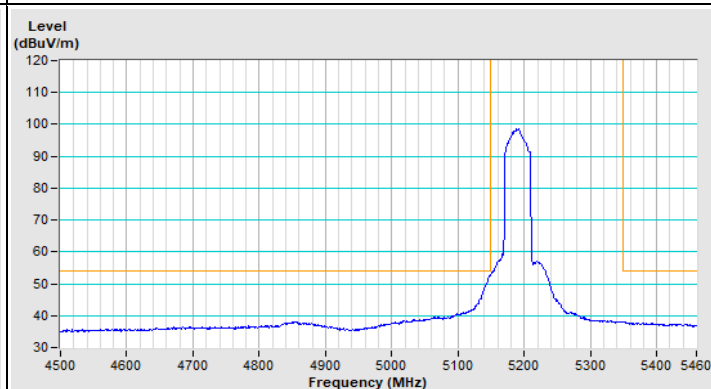

802.11ax (HE20) Channel 149

Horizontal (Peak)

Vertical (Peak)

802.11ax (HE20) Channel 157

Horizontal (Peak)

Vertical (Peak)

802.11ax (HE20) Channel 165

Horizontal (Peak)

Vertical (Peak)

802.11ax (HE40) Channel 38

Horizontal (Peak)

Horizontal (Average)

Vertical (Peak)

Vertical (Average)

802.11ax (HE40) Channel 62

Horizontal (Peak)

Horizontal (Average)

Vertical (Peak)

Vertical (Average)

802.11ax (HE40) Channel 102

Horizontal (Peak)

Horizontal (Average)

Vertical (Peak)

Vertical (Average)