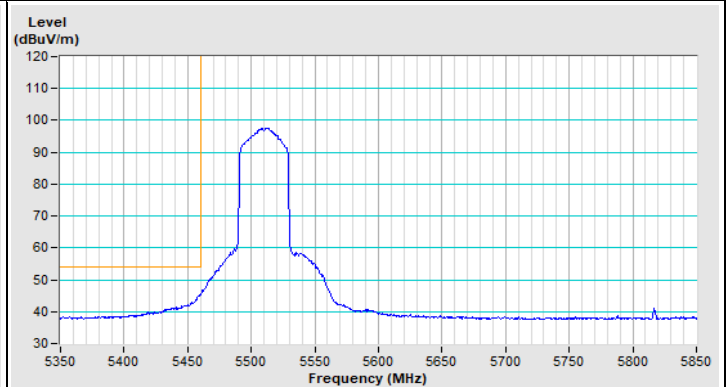

Vertical (Peak)

802.11ax (HE40) Channel 38

Horizontal (Peak)

Horizontal (Average)

Vertical (Peak)

Vertical (Average)

802.11ax (HE40) Channel 62

Horizontal (Peak)

Horizontal (Average)

Vertical (Peak)

Vertical (Average)

802.11ax (HE40) Channel 102

Horizontal (Peak)

Horizontal (Average)

Vertical (Peak)

Vertical (Average)

802.11ax (HE40) Channel 151

Horizontal (Peak)

Vertical (Peak)

802.11ax (HE40) Channel 159

Horizontal (Peak)

Vertical (Peak)

802.11ax (HE80) Channel 42

Horizontal (Peak)

Horizontal (Average)

Vertical (Peak)

Vertical (Average)

802.11ax (HE80) Channel 58

Horizontal (Peak)

Horizontal (Average)

Vertical (Peak)

Vertical (Average)