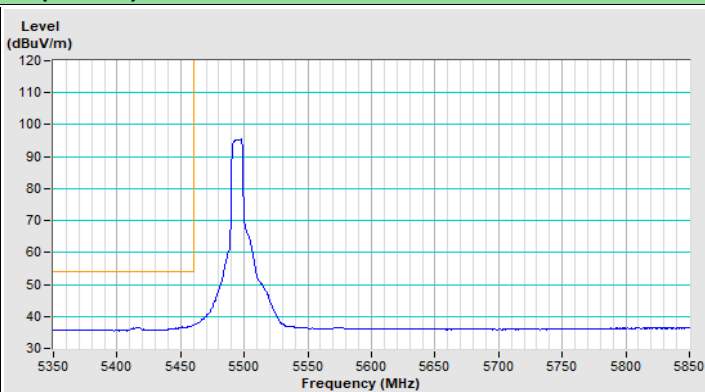

20 MHz Preamble 802.11ax (RU106) Channel 100

Horizontal (Peak)

Horizontal (Average)

Vertical (Peak)

Vertical (Average)

20 MHz Preamble 802.11ax (RU106) Channel 149

Horizontal (Peak)

Vertical (Peak)

20 MHz Preamble 802.11ax (RU106) Channel 157

Horizontal (Peak)

Vertical (Peak)

20 MHz Preamble 802.11ax (RU106) Channel 165

Plot of Band Edge Mode B

802.11a Channel 36

802.11a Channel 64

Horizontal (Peak)

Horizontal (Average)

Vertical (Peak)

Vertical (Average)

802.11a Channel 100

Horizontal (Peak)

Horizontal (Average)

Vertical (Peak)

Vertical (Average)