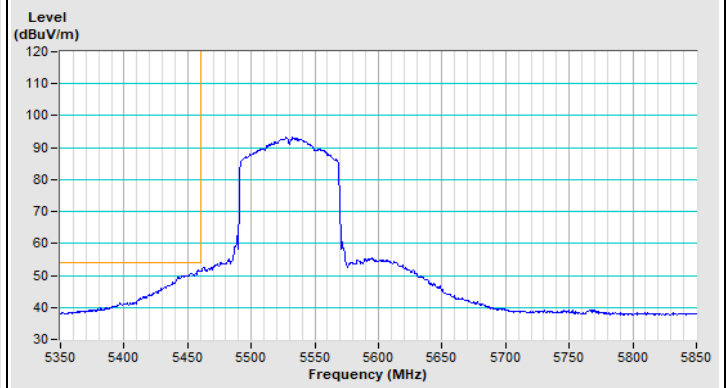

802.11ax (HE80) Channel 42

Horizontal (Peak)

Horizontal (Average)

Vertical (Peak)

Vertical (Average)

802.11ax (HE80) Channel 58

Horizontal (Peak)

Horizontal (Average)

Vertical (Peak)

Vertical (Average)

802.11ax (HE80) Channel 106

Horizontal (Peak)

Horizontal (Average)

Vertical (Peak)

Vertical (Average)

802.11ax (HE80) Channel 155

Horizontal (Peak)

Vertical (Peak)

20 MHz Preamble 802.11ax (RU26) Channel 36

Horizontal (Peak)

Horizontal (Average)

Vertical (Peak)

Vertical (Average)

20 MHz Preamble 802.11ax (RU26) Channel 64