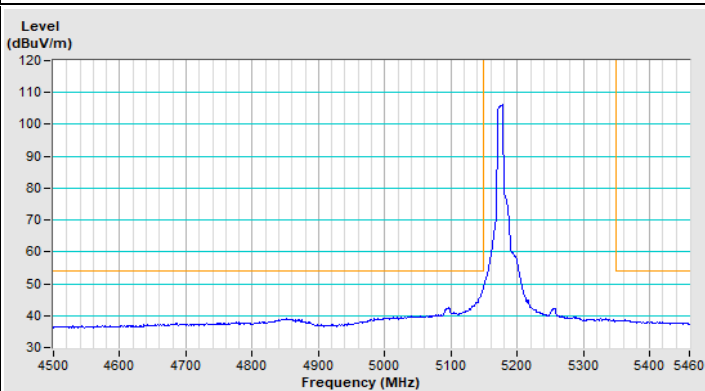

Horizontal (Peak)

Vertical (Peak)

20 MHz Preamble 802.11ax (RU52) Channel 157

Horizontal (Peak)

Vertical (Peak)

20 MHz Preamble 802.11ax (RU52) Channel 165

Horizontal (Peak)

Vertical (Peak)

20 MHz Preamble 802.11ax (RU106) Channel 36

Horizontal (Peak)

Horizontal (Average)

Vertical (Peak)

Vertical (Average)

20 MHz Preamble 802.11ax (RU106) Channel 64

Horizontal (Peak)

Horizontal (Average)

Vertical (Peak)

Vertical (Average)

20 MHz Preamble 802.11ax (RU106) Channel 100

Horizontal (Peak)

Horizontal (Average)

Vertical (Peak)

Vertical (Average)

20 MHz Preamble 802.11ax (RU106) Channel 149