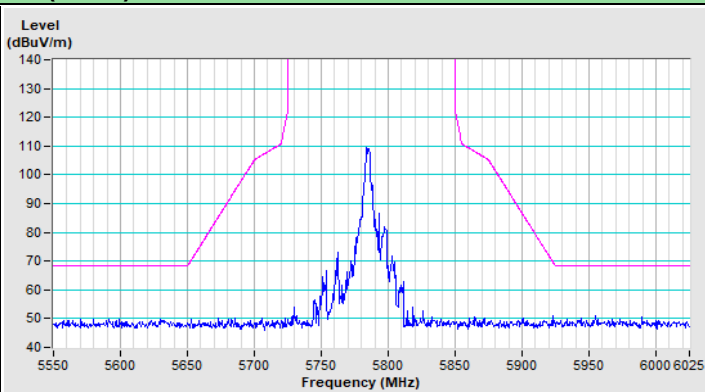

Vertical (Average)

20 MHz Preamble 802.11ax (RU26) Channel 149

Horizontal (Peak)

Vertical (Peak)

20 MHz Preamble 802.11ax (RU26) Channel 157

Horizontal (Peak)

Vertical (Peak)

20 MHz Preamble 802.11ax (RU26) Channel 165

Horizontal (Peak)

Vertical (Peak)

20 MHz Preamble 802.11ax (RU52) Channel 36

Horizontal (Peak)

Horizontal (Average)

Vertical (Peak)

Vertical (Average)

20 MHz Preamble 802.11ax (RU52) Channel 64