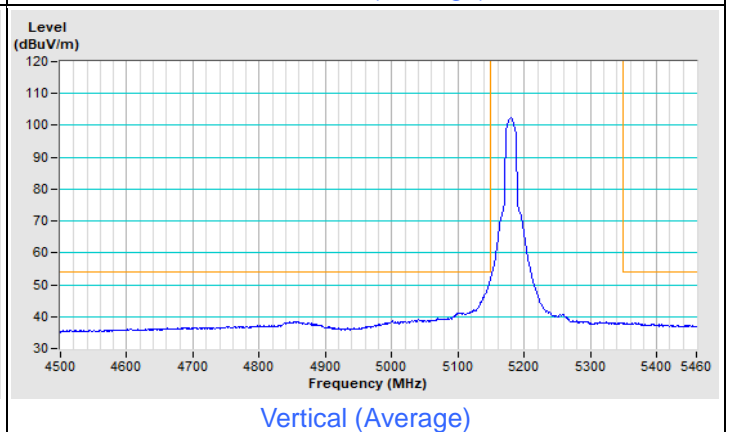

20 MHz Preamble 802.11ax (RU106) Channel 100

Horizontal (Peak)

Horizontal (Average)

Vertical (Peak)

Vertical (Average)

20 MHz Preamble 802.11ax (RU106) Channel 149

Horizontal (Peak)

Vertical (Peak)

20 MHz Preamble 802.11ax (RU106) Channel 157

Horizontal (Peak)

Vertical (Peak)

20 MHz Preamble 802.11ax (RU106) Channel 165

Plot of Band Edge Mode B

802.11a Channel 36

802.11a Channel 64

Horizontal (Peak)

Horizontal (Average)

Vertical (Peak)

Vertical (Average)

802.11a Channel 100

Horizontal (Peak)

Horizontal (Average)

Vertical (Peak)

Vertical (Average)