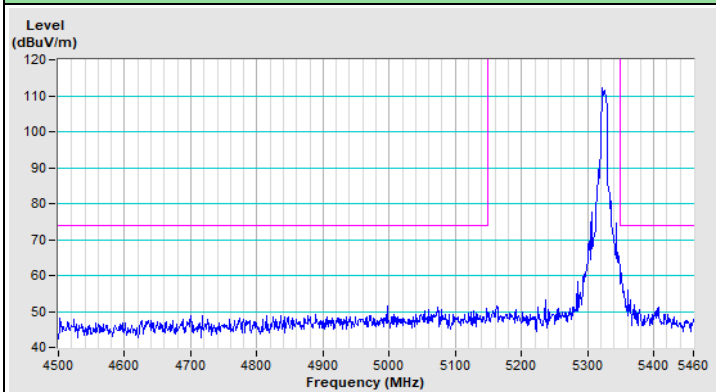

Vertical (Average)

20 MHz Preamble 802.11ax (RU52) Channel 149

Horizontal (Peak)

Vertical (Peak)

20 MHz Preamble 802.11ax (RU52) Channel 157

Horizontal (Peak)

Vertical (Peak)

20 MHz Preamble 802.11ax (RU52) Channel 165

Horizontal (Peak)

Vertical (Peak)

20 MHz Preamble 802.11ax (RU106) Channel 36

Horizontal (Peak)

Horizontal (Average)

Vertical (Peak)

Vertical (Average)

20 MHz Preamble 802.11ax (RU106) Channel 64