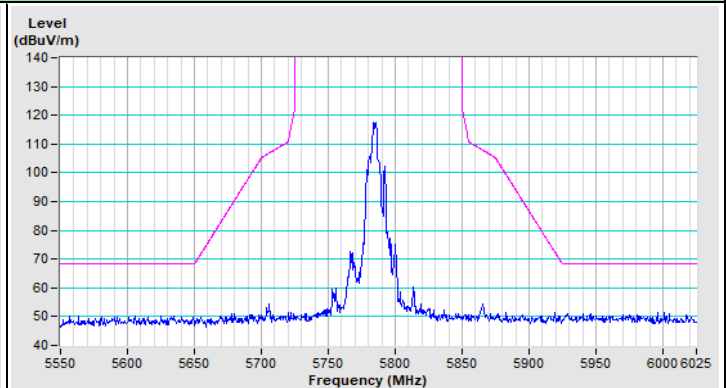

Vertical (Peak)

Vertical (Average)

20 MHz Preamble 802.11ax (RU26) Channel 100

Horizontal (Peak)

Horizontal (Average)

Vertical (Peak)

Vertical (Average)

20 MHz Preamble 802.11ax (RU26) Channel 149

Horizontal (Peak)

Vertical (Peak)

20 MHz Preamble 802.11ax (RU26) Channel 157

Horizontal (Peak)

Vertical (Peak)

20 MHz Preamble 802.11ax (RU26) Channel 165

Horizontal (Peak)

Vertical (Peak)

20 MHz Preamble 802.11ax (RU52) Channel 36

Horizontal (Peak)

Horizontal (Average)

Vertical (Peak)

Vertical (Average)

20 MHz Preamble 802.11ax (RU52) Channel 64

Horizontal (Peak)

Horizontal (Average)