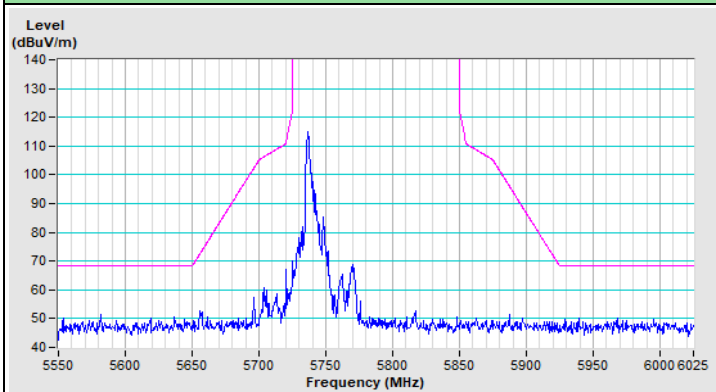

Horizontal (Peak)

Horizontal (Average)

Vertical (Peak)

Vertical (Average)

20 MHz Preamble 802.11ax (RU26) Channel 100

Horizontal (Peak)

Horizontal (Average)

Vertical (Peak)

Vertical (Average)

20 MHz Preamble 802.11ax (RU26) Channel 149

Horizontal (Peak)

Vertical (Peak)

20 MHz Preamble 802.11ax (RU26) Channel 157

Horizontal (Peak)

Vertical (Peak)

20 MHz Preamble 802.11ax (RU26) Channel 165