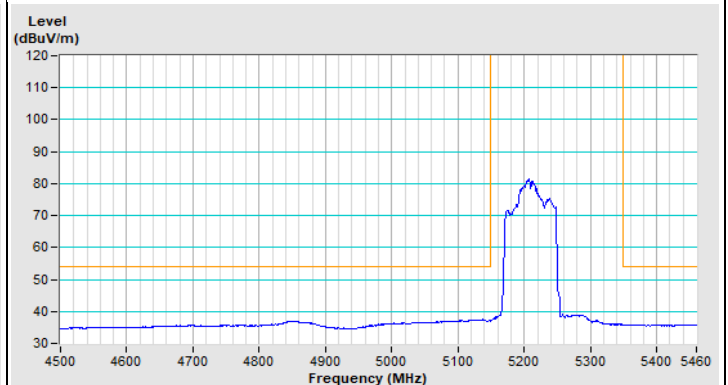

Vertical (Peak)

Vertical (Average)

802.11ax (HE40) Channel 151

Horizontal (Peak)

Vertical (Peak)

802.11ax (HE40) Channel 159

Horizontal (Peak)

Vertical (Peak)

802.11ax (HE80) Channel 42

Horizontal (Peak)

Horizontal (Average)

Vertical (Peak)

Vertical (Average)

802.11ax (HE80) Channel 58

Horizontal (Peak)

Horizontal (Average)

Vertical (Peak)

Vertical (Average)

802.11ax (HE80) Channel 106

Horizontal (Peak)

Horizontal (Average)

Vertical (Peak)

Vertical (Average)

802.11ax (HE80) Channel 155