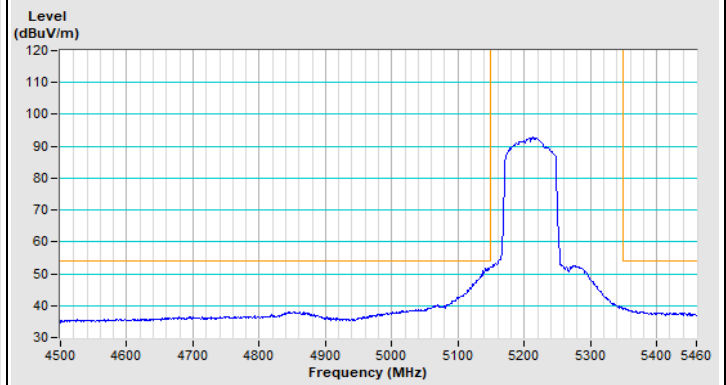

Horizontal (Average)

Vertical (Peak)

Vertical (Average)

802.11ax (HE40) Channel 102

Horizontal (Peak)

Horizontal (Average)

Vertical (Peak)

Vertical (Average)

802.11ax (HE40) Channel 151

Horizontal (Peak)

Vertical (Peak)

802.11ax (HE40) Channel 159

Horizontal (Peak)

Vertical (Peak)

802.11ax (HE80) Channel 42

Horizontal (Peak)

Horizontal (Average)

Vertical (Peak)

Vertical (Average)

802.11ax (HE80) Channel 58

Horizontal (Peak)

Horizontal (Average)

Vertical (Peak)

Vertical (Average)

802.11ax (HE80) Channel 106

Horizontal (Peak)

Horizontal (Average)

Vertical (Peak)

Vertical (Average)

802.11ax (HE80) Channel 155

Horizontal (Peak)

Vertical (Peak)