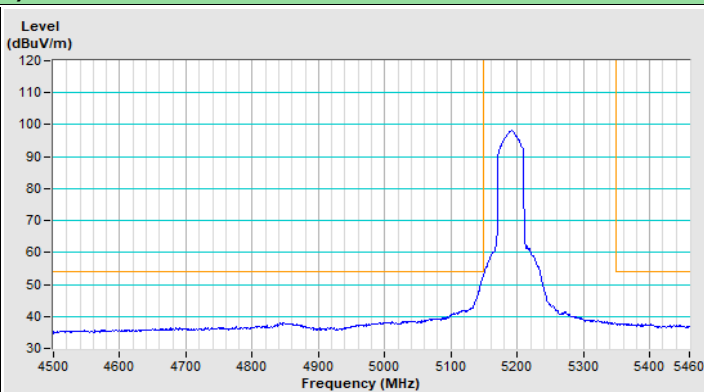

Vertical (Peak)

Vertical (Average)

802.11ax (HE20) Channel 149

Horizontal (Peak)

Vertical (Peak)

802.11ax (HE20) Channel 157

Horizontal (Peak)

Vertical (Peak)

802.11ax (HE20) Channel 165

Horizontal (Peak)

Vertical (Peak)

802.11ax (HE40) Channel 38

Horizontal (Peak)

Horizontal (Average)

Vertical (Peak)

Vertical (Average)

802.11ax (HE40) Channel 62

Horizontal (Peak)

Horizontal (Average)

Vertical (Peak)

Vertical (Average)

802.11ax (HE40) Channel 102

Horizontal (Peak)

Horizontal (Average)