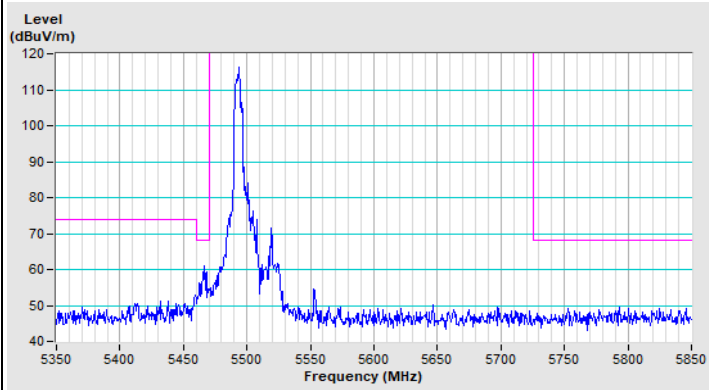

Horizontal (Peak)

Vertical (Peak)

20 MHz Preamble 802.11ax (RU26) Channel 157

Horizontal (Peak)

Vertical (Peak)

20 MHz Preamble 802.11ax (RU26) Channel 165

Horizontal (Peak)

Vertical (Peak)

20 MHz Preamble 802.11ax (RU52) Channel 36

Horizontal (Peak)

Horizontal (Average)

Vertical (Peak)

Vertical (Average)

20 MHz Preamble 802.11ax (RU52) Channel 64

Horizontal (Peak)

Horizontal (Average)

Vertical (Peak)

Vertical (Average)

20 MHz Preamble 802.11ax (RU52) Channel 100

Horizontal (Peak)

Horizontal (Average)

Vertical (Peak)

Vertical (Average)

20 MHz Preamble 802.11ax (RU52) Channel 149