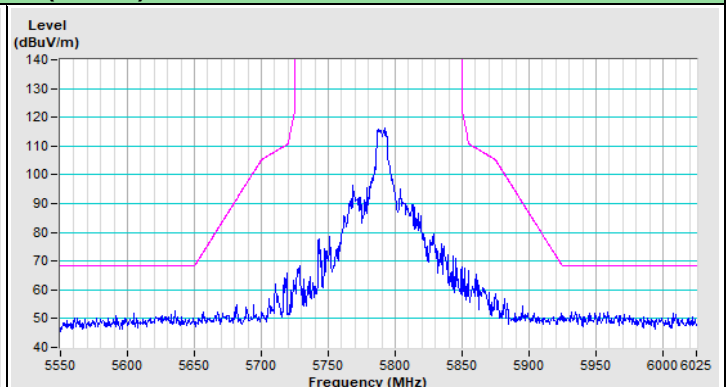

Vertical (Peak)

Vertical (Average)

20 MHz Preamble 802.11ax (RU106) Channel 100

Horizontal (Peak)

Horizontal (Average)

Vertical (Peak)

Vertical (Average)

20 MHz Preamble 802.11ax (RU106) Channel 149

Horizontal (Peak)

Vertical (Peak)

20 MHz Preamble 802.11ax (RU106) Channel 157

Horizontal (Peak)

Vertical (Peak)

20 MHz Preamble 802.11ax (RU106) Channel 165

Plot of Band Edge Mode C

802.11a Channel 36

802.11a Channel 64

Horizontal (Peak)

Horizontal (Average)

Vertical (Peak)

Vertical (Average)

802.11a Channel 100

Horizontal (Peak)

Horizontal (Average)