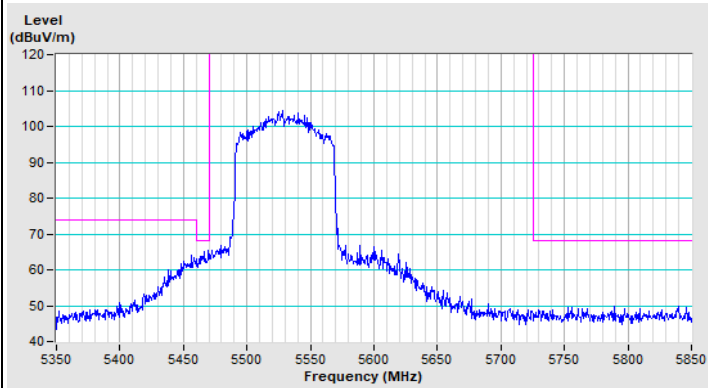

802.11ax (HE40) Channel 151

Horizontal (Peak)

Vertical (Peak)

802.11ax (HE40) Channel 159

Horizontal (Peak)

Vertical (Peak)

802.11ax (HE80) Channel 42

Horizontal (Peak)

Horizontal (Average)

Vertical (Peak)

Vertical (Average)

802.11ax (HE80) Channel 58

Horizontal (Peak)

Horizontal (Average)

Vertical (Peak)

Vertical (Average)

802.11ax (HE80) Channel 106

Horizontal (Peak)

Horizontal (Average)

Vertical (Peak)

Vertical (Average)

802.11ax (HE80) Channel 155

Horizontal (Peak)

Vertical (Peak)