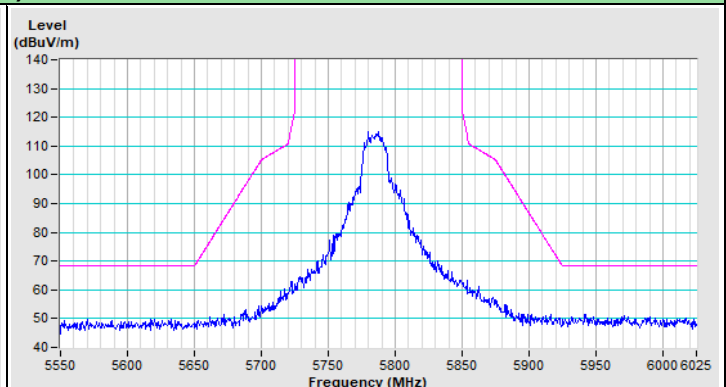

802.11ax (HE20) Channel 64

Horizontal (Peak)

Horizontal (Average)

Vertical (Peak)

Vertical (Average)

802.11ax (HE20) Channel 100

Horizontal (Peak)

Horizontal (Average)

Vertical (Peak)

Vertical (Average)

802.11ax (HE20) Channel 149

Horizontal (Peak)

Vertical (Peak)

802.11ax (HE20) Channel 157

Horizontal (Peak)

Vertical (Peak)

802.11ax (HE20) Channel 165

Horizontal (Peak)

Vertical (Peak)

802.11ax (HE40) Channel 38

Horizontal (Peak)

Horizontal (Average)

Vertical (Peak)

Vertical (Average)