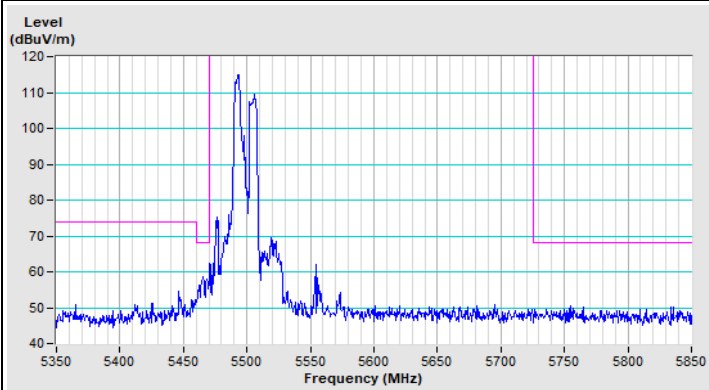

20 MHz Preamble 802.11ax (RU52) Channel 36

Horizontal (Peak)

Horizontal (Average)

Vertical (Peak)

Vertical (Average)

20 MHz Preamble 802.11ax (RU52) Channel 64

Horizontal (Peak)

Horizontal (Average)

Vertical (Peak)

Vertical (Average)

20 MHz Preamble 802.11ax (RU52) Channel 100

Horizontal (Peak)

Horizontal (Average)

Vertical (Peak)

Vertical (Average)

20 MHz Preamble 802.11ax (RU52) Channel 149

Horizontal (Peak)

Vertical (Peak)

20 MHz Preamble 802.11ax (RU52) Channel 157

Horizontal (Peak)

Vertical (Peak)

20 MHz Preamble 802.11ax (RU52) Channel 165

Horizontal (Peak)

Vertical (Peak)