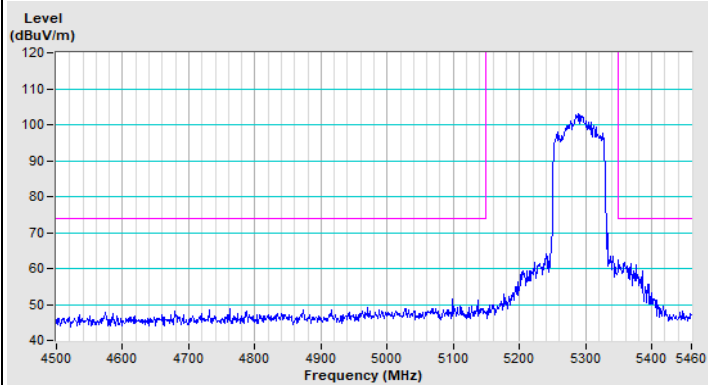

20 MHz Preamble 802.11ax (RU106) Channel 157

Horizontal (Peak)

Vertical (Peak)

20 MHz Preamble 802.11ax (RU106) Channel 165

Plot of Band Edge Mode B

802.11a Channel 36

802.11a Channel 64

Horizontal (Peak)

Vertical (Peak)

Vertical (Average)

802.11ax (HE40) Channel 151

Horizontal (Peak)

Vertical (Peak)

802.11ax (HE40) Channel 159

Horizontal (Peak)

Vertical (Peak)

802.11ax (HE80) Channel 42

Horizontal (Peak)

Horizontal (Average)

Vertical (Peak)

Vertical (Average)

802.11ax (HE80) Channel 58

Horizontal (Peak)

Horizontal (Average)

Vertical (Peak)

Vertical (Average)

802.11ax (HE80) Channel 106

Horizontal (Peak)

Horizontal (Average)

Vertical (Peak)

Vertical (Average)

802.11ax (HE80) Channel 155