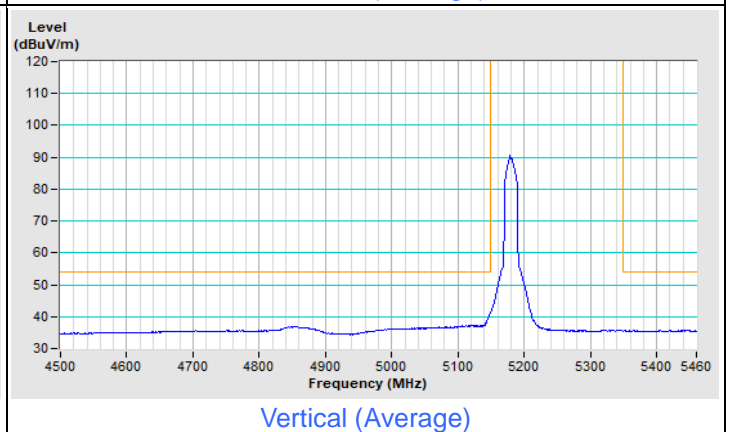

Vertical (Peak)

Vertical (Average)

20 MHz Preamble 802.11ax (RU106) Channel 100

Horizontal (Peak)

Horizontal (Average)

Vertical (Peak)

Vertical (Average)

20 MHz Preamble 802.11ax (RU106) Channel 149

Horizontal (Peak)

Vertical (Peak)

20 MHz Preamble 802.11ax (RU106) Channel 157

Horizontal (Peak)

Vertical (Peak)

20 MHz Preamble 802.11ax (RU106) Channel 165

Plot of Band Edge Mode C

802.11a Channel 36

802.11a Channel 64

Horizontal (Peak)

Horizontal (Average)

Vertical (Peak)

Vertical (Average)

802.11a Channel 100

Horizontal (Peak)

Horizontal (Average)