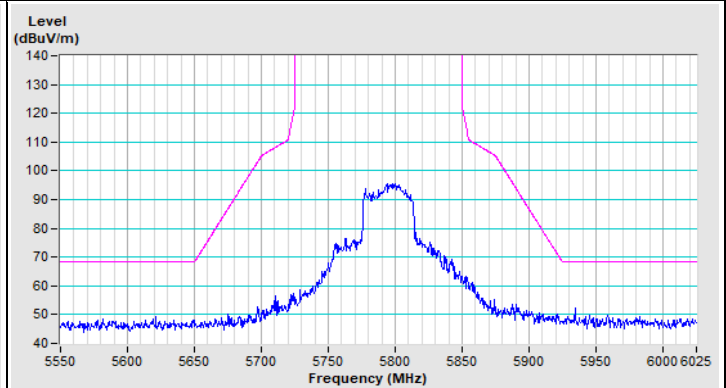

802.11ax (HE40) Channel 62

Horizontal (Peak)

Horizontal (Average)

Vertical (Peak)

Vertical (Average)

802.11ax (HE40) Channel 102

Horizontal (Peak)

Horizontal (Average)

Vertical (Peak)

Vertical (Average)

802.11ax (HE40) Channel 151

Horizontal (Peak)

Vertical (Peak)

802.11ax (HE40) Channel 159

Horizontal (Peak)

Vertical (Peak)

802.11ax (HE80) Channel 42

Horizontal (Peak)

Horizontal (Average)

Vertical (Peak)

Vertical (Average)

802.11ax (HE80) Channel 58

Horizontal (Peak)

Horizontal (Average)