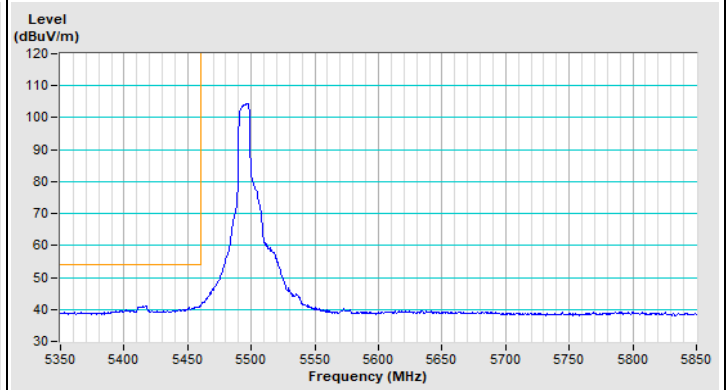

Horizontal (Peak)

Horizontal (Average)

Vertical (Peak)

Vertical (Average)

20 MHz Preamble 802.11ax (RU106) Channel 100

Horizontal (Peak)

Horizontal (Average)

Vertical (Peak)