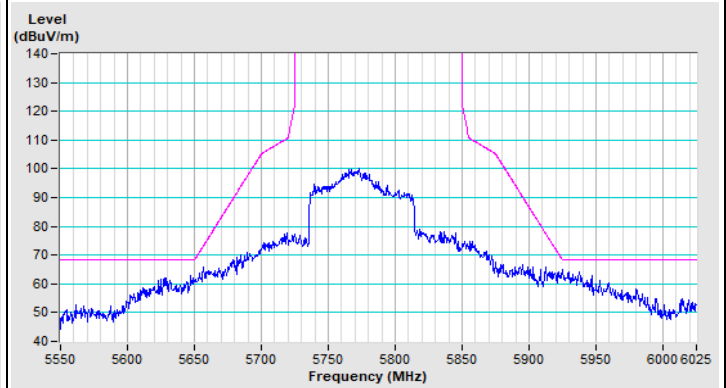

802.11ax (HE80) Channel 42

Horizontal (Peak)

Horizontal (Average)

Vertical (Peak)

Vertical (Average)

802.11ax (HE80) Channel 58

Horizontal (Peak)

Horizontal (Average)

Vertical (Peak)

Vertical (Average)

802.11ax (HE80) Channel 106

Horizontal (Peak)

Horizontal (Average)

Vertical (Peak)

Vertical (Average)

802.11ax (HE80) Channel 155

Horizontal (Peak)

Vertical (Peak)

20 MHz Preamble 802.11ax (RU26) Channel 36

Horizontal (Peak)

Horizontal (Average)

Vertical (Peak)

Vertical (Average)

20 MHz Preamble 802.11ax (RU26) Channel 64