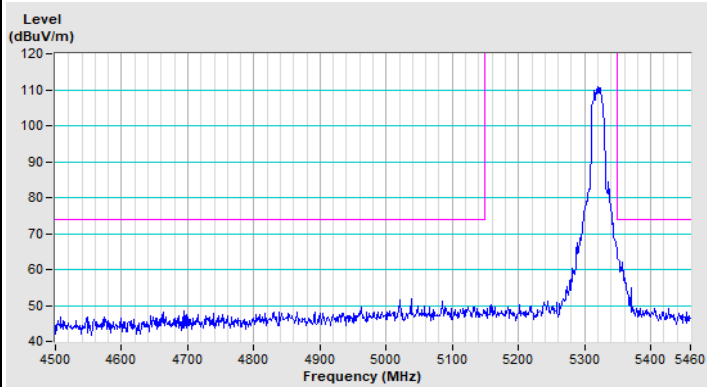

802.11a Channel 149

Horizontal (Peak)

Vertical (Peak)

802.11a Channel 157

Horizontal (Peak)

Vertical (Peak)

802.11a Channel 165

Horizontal (Peak)

Vertical (Peak)

802.11ax (HE20) Channel 36

Horizontal (Peak)

Horizontal (Average)

Vertical (Peak)

Vertical (Average)

802.11ax (HE20) Channel 64

Horizontal (Peak)

Horizontal (Average)

Vertical (Peak)

Vertical (Average)

802.11ax (HE20) Channel 100

Horizontal (Peak)

Horizontal (Average)

Vertical (Peak)

Vertical (Average)

802.11ax (HE20) Channel 149

Horizontal (Peak)

Vertical (Peak)

802.11ax (HE20) Channel 157

Horizontal (Peak)

Vertical (Peak)

802.11ax (HE20) Channel 165

Horizontal (Peak)