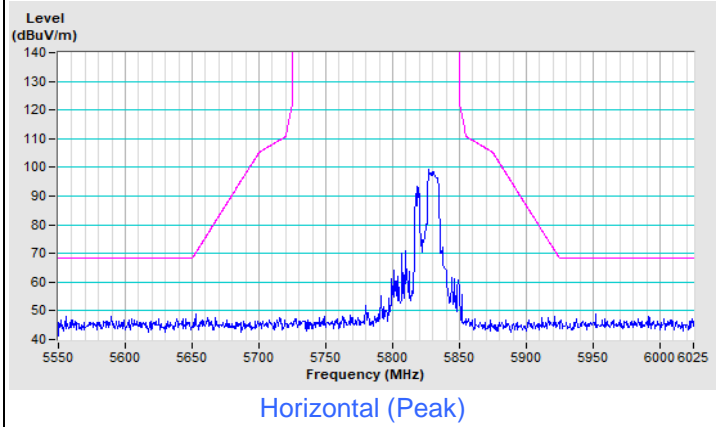

20 MHz Preamble 802.11ax (RU106) Channel 100

Horizontal (Peak)

Horizontal (Average)

Vertical (Peak)

Vertical (Average)

20 MHz Preamble 802.11ax (RU106) Channel 149

Horizontal (Peak)

Vertical (Peak)

20 MHz Preamble 802.11ax (RU106) Channel 157

Horizontal (Peak)

Vertical (Peak)

20 MHz Preamble 802.11ax (RU106) Channel 165

Plot of Band Edge Mode B

802.11a Channel 36

802.11a Channel 64

Horizontal (Peak)

Horizontal (Average)

Vertical (Peak)

Vertical (Average)

802.11a Channel 100

Horizontal (Peak)

Horizontal (Average)

Vertical (Peak)

Vertical (Average)