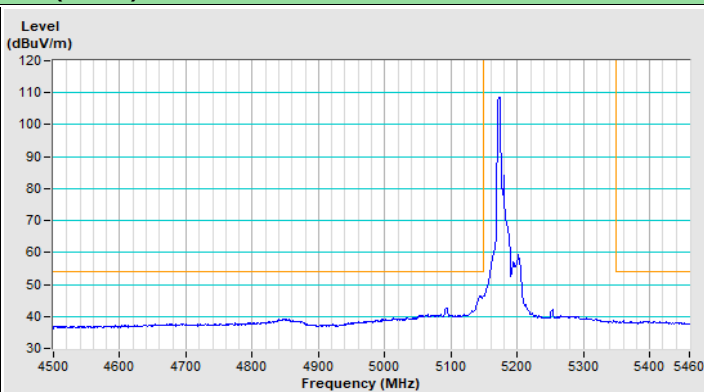

Vertical (Average)

20 MHz Preamble 802.11ax (RU26) Channel 149

Horizontal (Peak)

Vertical (Peak)

20 MHz Preamble 802.11ax (RU26) Channel 157

Horizontal (Peak)

Vertical (Peak)

20 MHz Preamble 802.11ax (RU26) Channel 165

Horizontal (Peak)

Vertical (Peak)

20 MHz Preamble 802.11ax (RU52) Channel 36

Horizontal (Peak)

Horizontal (Average)

Vertical (Peak)

Vertical (Average)

20 MHz Preamble 802.11ax (RU52) Channel 64