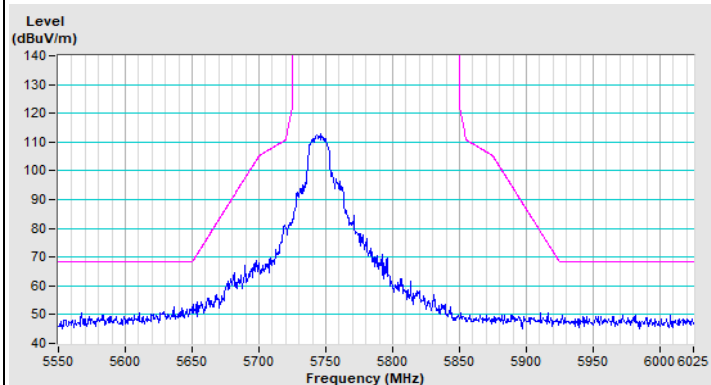

Horizontal (Peak)

Vertical (Peak)

20 MHz Preamble 802.11ax (RU106) Channel 157

Horizontal (Peak)

Vertical (Peak)

20 MHz Preamble 802.11ax (RU106) Channel 165

Plot of Band Edge Mode C

802.11a Channel 36

802.11a Channel 64

Horizontal (Peak)

Horizontal (Average)

Vertical (Peak)

Vertical (Average)

802.11a Channel 100

Horizontal (Peak)

Horizontal (Average)

Vertical (Peak)

Vertical (Average)

802.11a Channel 149

Horizontal (Peak)

Vertical (Peak)

802.11a Channel 157

Horizontal (Peak)

Vertical (Peak)