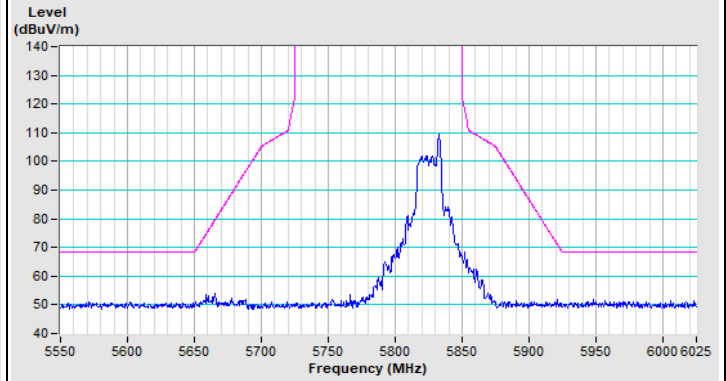

Vertical (Peak)