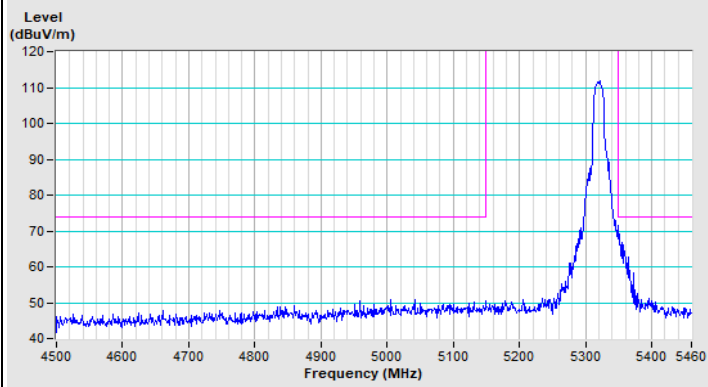

20 MHz Preamble 802.11ax (RU106) Channel 100

Horizontal (Peak)

Horizontal (Average)

Vertical (Peak)

Vertical (Average)

20 MHz Preamble 802.11ax (RU106) Channel 149

Horizontal (Peak)

Vertical (Peak)

20 MHz Preamble 802.11ax (RU106) Channel 157

Horizontal (Peak)

Vertical (Peak)

20 MHz Preamble 802.11ax (RU106) Channel 165

Plot of Band Edge Mode B

802.11a Channel 36

802.11a Channel 64

Horizontal (Peak)

Horizontal (Average)

Vertical (Peak)

Vertical (Average)

802.11a Channel 100

Horizontal (Peak)

Horizontal (Average)

Vertical (Peak)

Vertical (Average)