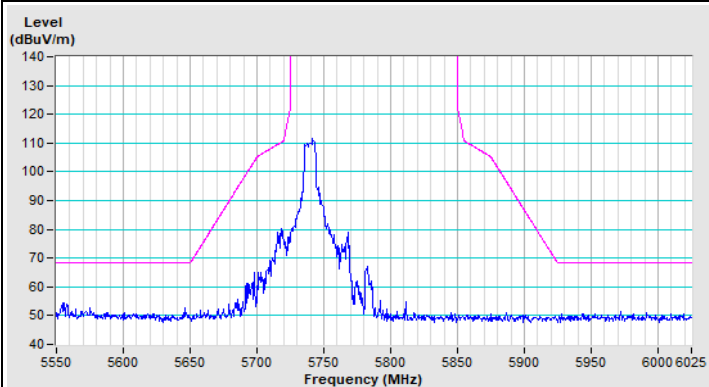

20 MHz Preamble 802.11ax (RU106) Channel 157

Horizontal (Peak)

Vertical (Peak)

20 MHz Preamble 802.11ax (RU106) Channel 165

Plot of Band Edge Mode B

802.11a Channel 36

802.11a Channel 64

Horizontal (Peak)

20 MHz Preamble 802.11ax (RU106) Channel 36

Horizontal (Peak)

Horizontal (Average)

Vertical (Peak)

Vertical (Average)

20 MHz Preamble 802.11ax (RU106) Channel 64

Horizontal (Peak)

Horizontal (Average)

Vertical (Peak)

Vertical (Average)

20 MHz Preamble 802.11ax (RU106) Channel 100

Horizontal (Peak)

Horizontal (Average)

Vertical (Peak)

Vertical (Average)

20 MHz Preamble 802.11ax (RU106) Channel 149

Horizontal (Peak)

Vertical (Peak)

20 MHz Preamble 802.11ax (RU106) Channel 157

Horizontal (Peak)

Vertical (Peak)

20 MHz Preamble 802.11ax (RU106) Channel 165

Plot of Band Edge Mode C

802.11a Channel 36