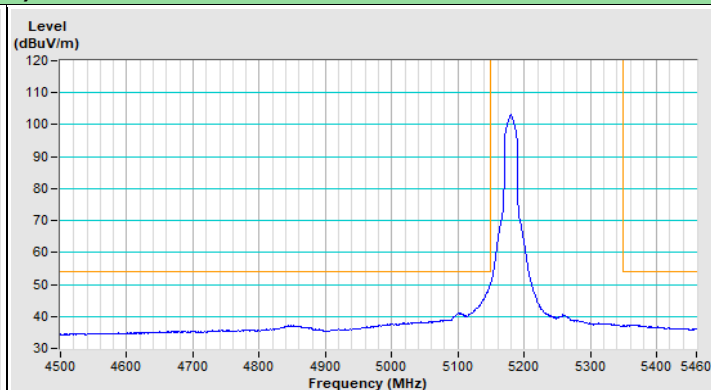

Vertical (Peak)

Vertical (Average)

802.11a Channel 149

Horizontal (Peak)

Vertical (Peak)

802.11a Channel 157

Horizontal (Peak)

Vertical (Peak)

802.11a Channel 165

Horizontal (Peak)

Vertical (Peak)

802.11ax (HE20) Channel 36

Horizontal (Peak)

Horizontal (Average)

Vertical (Peak)

Vertical (Average)

802.11ax (HE20) Channel 64

Horizontal (Peak)

Horizontal (Average)

Vertical (Peak)

Vertical (Average)

802.11ax (HE20) Channel 100

Horizontal (Peak)

Horizontal (Average)

Vertical (Peak)

Vertical (Average)

802.11ax (HE20) Channel 149

Horizontal (Peak)

Vertical (Peak)

802.11ax (HE20) Channel 157

Horizontal (Peak)

Vertical (Peak)