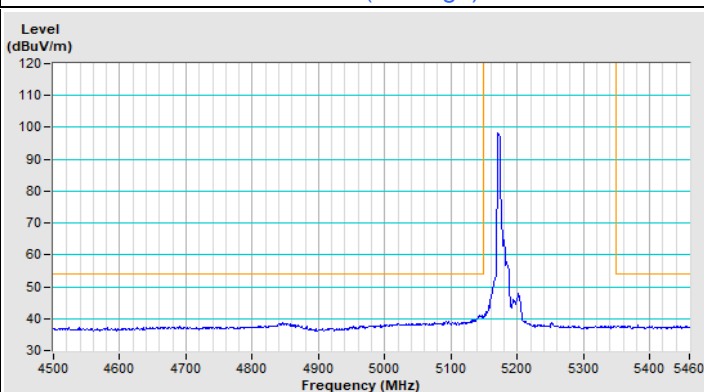

Vertical (Average)

20 MHz Preamble 802.11ax (RU26) Channel 149

Horizontal (Peak)

Vertical (Peak)

20 MHz Preamble 802.11ax (RU26) Channel 157

Horizontal (Peak)

Vertical (Peak)

20 MHz Preamble 802.11ax (RU26) Channel 165

Horizontal (Peak)

Vertical (Peak)

20 MHz Preamble 802.11ax (RU52) Channel 36

Horizontal (Peak)

Horizontal (Average)

Vertical (Peak)

Vertical (Average)

20 MHz Preamble 802.11ax (RU52) Channel 64