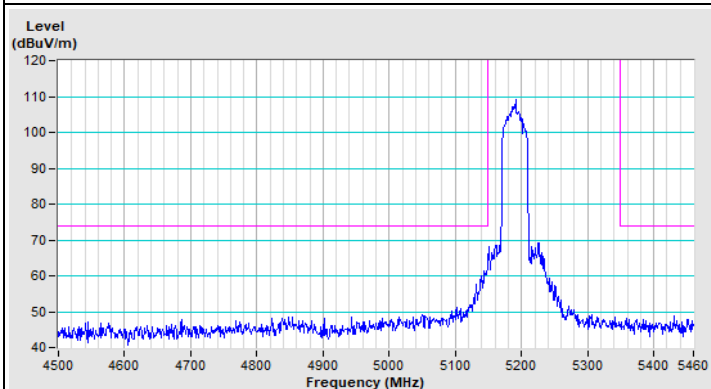

802.11ax (HE20) Channel 149

Horizontal (Peak)

Vertical (Peak)

802.11ax (HE20) Channel 157

Horizontal (Peak)

Vertical (Peak)

802.11ax (HE20) Channel 165

Horizontal (Peak)

Vertical (Peak)

802.11ax (HE40) Channel 38

Horizontal (Peak)

Horizontal (Average)

Vertical (Peak)

Vertical (Average)

802.11ax (HE40) Channel 62

Horizontal (Peak)

Horizontal (Average)

Vertical (Peak)

Vertical (Average)

802.11ax (HE40) Channel 102

Horizontal (Peak)

Horizontal (Average)

Vertical (Peak)

Vertical (Average)