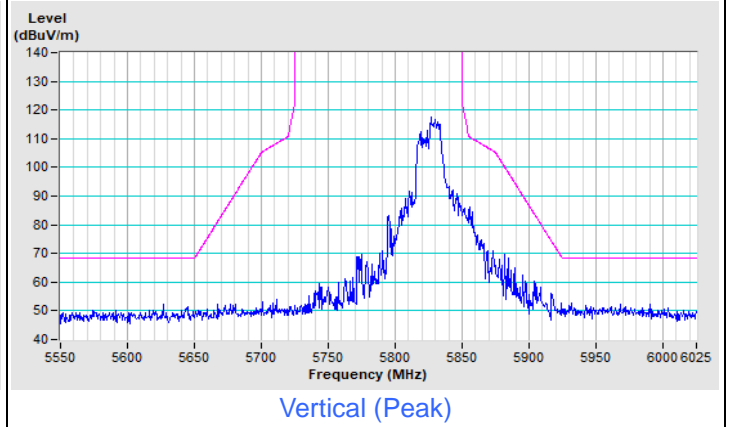

Vertical (Peak)

Vertical (Average)

20 MHz Preamble 802.11ax (RU106) Channel 100

Horizontal (Peak)

Horizontal (Average)

Vertical (Peak)

Vertical (Average)

20 MHz Preamble 802.11ax (RU106) Channel 149

Horizontal (Peak)

Vertical (Peak)

20 MHz Preamble 802.11ax (RU106) Channel 157

Horizontal (Peak)

Vertical (Peak)

20 MHz Preamble 802.11ax (RU106) Channel 165

Plot of Band Edge Mode C

802.11a Channel 36

802.11a Channel 64

Horizontal (Peak)

Horizontal (Average)

Vertical (Peak)

Vertical (Average)

802.11a Channel 100

Horizontal (Peak)

Horizontal (Average)