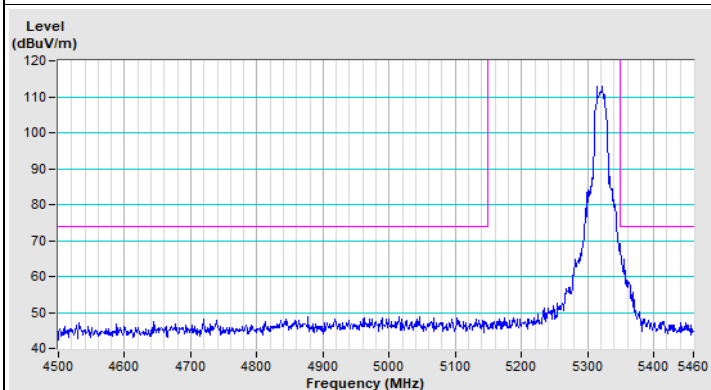

Vertical (Peak)

Vertical (Average)

802.11a Channel 149

Horizontal (Peak)

Vertical (Peak)

802.11a Channel 157

Horizontal (Peak)

Vertical (Peak)

802.11a Channel 165

Horizontal (Peak)

Vertical (Peak)

802.11ax (HE20) Channel 36

Horizontal (Peak)

Horizontal (Average)

Vertical (Peak)

Vertical (Average)

802.11ax (HE20) Channel 64

Horizontal (Peak)

Horizontal (Average)

Vertical (Peak)

Vertical (Average)

802.11ax (HE20) Channel 100

Horizontal (Peak)

Horizontal (Average)

Vertical (Peak)

Vertical (Average)

802.11ax (HE20) Channel 149

Horizontal (Peak)

Vertical (Peak)

802.11ax (HE20) Channel 157

Horizontal (Peak)

Vertical (Peak)