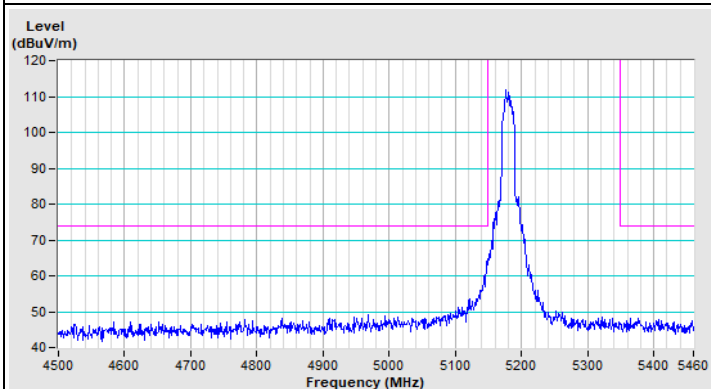

Vertical (Peak)

Vertical (Average)

802.11a Channel 149

Horizontal (Peak)

Vertical (Peak)

802.11a Channel 157

Horizontal (Peak)

Vertical (Peak)

802.11a Channel 165

Horizontal (Peak)

Vertical (Peak)

802.11ax (HE20) Channel 36

Horizontal (Peak)

Horizontal (Average)

Vertical (Peak)

Vertical (Average)

802.11ax (HE20) Channel 64

Horizontal (Peak)

Horizontal (Average)

Vertical (Peak)

Vertical (Average)

802.11ax (HE20) Channel 100

Horizontal (Peak)

Horizontal (Average)