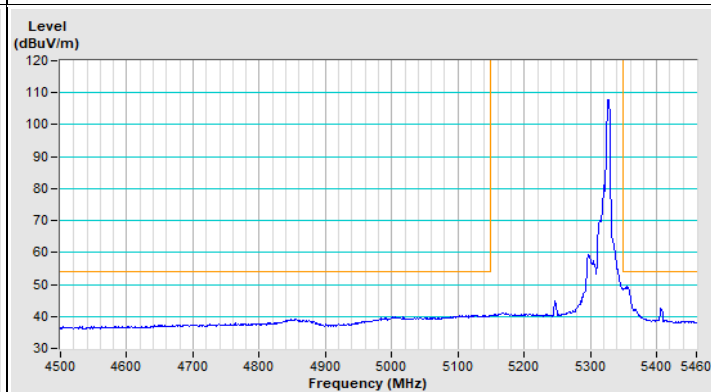

Horizontal (Peak)

Vertical (Peak)

20 MHz Preamble 802.11ax (RU26) Channel 157

Horizontal (Peak)

Vertical (Peak)

20 MHz Preamble 802.11ax (RU26) Channel 165

Horizontal (Peak)

Vertical (Peak)

20 MHz Preamble 802.11ax (RU52) Channel 36

Horizontal (Peak)

Horizontal (Average)

Vertical (Peak)

Vertical (Average)

20 MHz Preamble 802.11ax (RU52) Channel 64

Horizontal (Peak)

Horizontal (Average)

Vertical (Peak)

Vertical (Average)

20 MHz Preamble 802.11ax (RU52) Channel 100

Horizontal (Peak)

Horizontal (Average)

Vertical (Peak)

Vertical (Average)

20 MHz Preamble 802.11ax (RU52) Channel 149