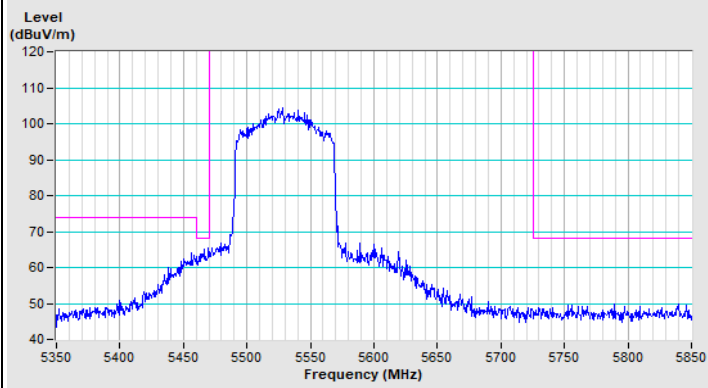

802.11ax (HE40) Channel 151

Horizontal (Peak)

Vertical (Peak)

802.11ax (HE40) Channel 159

Horizontal (Peak)

Vertical (Peak)

802.11ax (HE80) Channel 42

Horizontal (Peak)

Horizontal (Average)

Vertical (Peak)

Vertical (Average)

802.11ax (HE80) Channel 58

Horizontal (Peak)

Horizontal (Average)

Vertical (Peak)

Vertical (Average)

802.11ax (HE80) Channel 106

Horizontal (Peak)

Horizontal (Average)

Vertical (Peak)

Vertical (Average)

802.11ax (HE80) Channel 155

Horizontal (Peak)

Vertical (Peak)