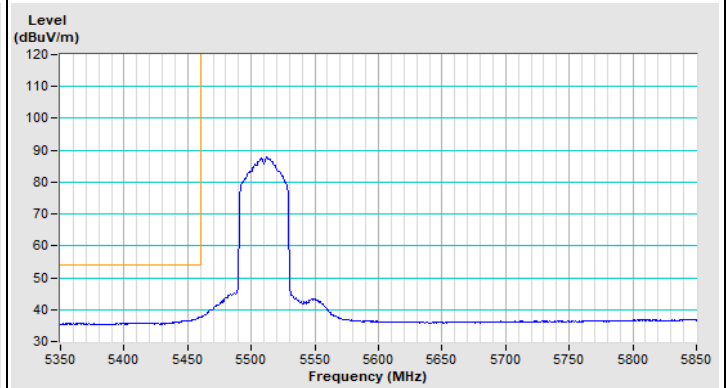

802.11ax (HE20) Channel 165

Horizontal (Peak)

Vertical (Peak)

802.11ax (HE40) Channel 38

Horizontal (Peak)

Horizontal (Average)

Vertical (Peak)

Vertical (Average)

802.11ax (HE40) Channel 62

Horizontal (Peak)

Horizontal (Average)

Vertical (Peak)

Vertical (Average)

802.11ax (HE40) Channel 102

Horizontal (Peak)

Horizontal (Average)

Vertical (Peak)

Vertical (Average)

802.11ax (HE40) Channel 151

Horizontal (Peak)

Vertical (Peak)

802.11ax (HE40) Channel 159

Horizontal (Peak)

Vertical (Peak)