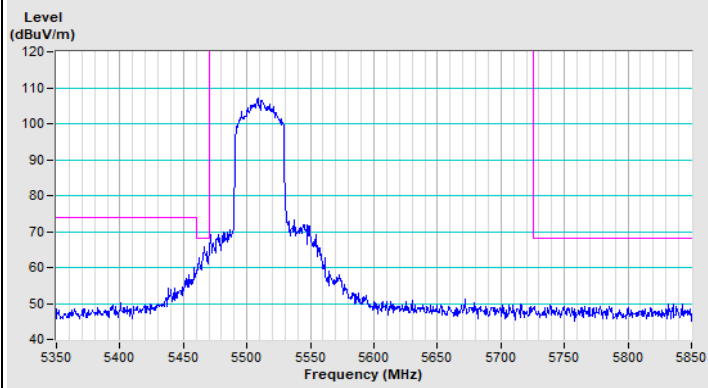

20 MHz Preamble 802.11ax (RU106) Channel 157

Horizontal (Peak)

Vertical (Peak)

20 MHz Preamble 802.11ax (RU106) Channel 165

Plot of Band Edge Mode B

802.11a Channel 36

802.11a Channel 64

Horizontal (Peak)

802.11ax (HE20) Channel 165

Horizontal (Peak)

Vertical (Peak)

802.11ax (HE40) Channel 38

Horizontal (Peak)

Horizontal (Average)

Vertical (Peak)

Vertical (Average)

802.11ax (HE40) Channel 62

Horizontal (Peak)

Horizontal (Average)

Vertical (Peak)

Vertical (Average)

802.11ax (HE40) Channel 102

Horizontal (Peak)

Horizontal (Average)

Vertical (Peak)

Vertical (Average)

802.11ax (HE40) Channel 151

Horizontal (Peak)

Vertical (Peak)

802.11ax (HE40) Channel 159

Horizontal (Peak)

Vertical (Peak)