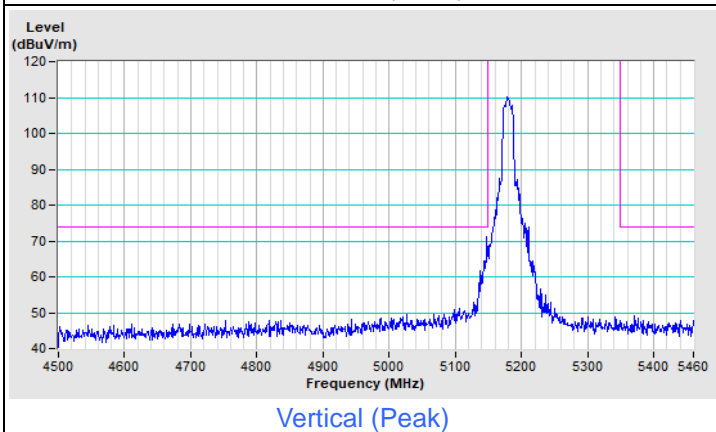

20 MHz Preamble 802.11ax (RU106) Channel 100

Horizontal (Peak)

Horizontal (Average)

Vertical (Peak)

Vertical (Average)

20 MHz Preamble 802.11ax (RU106) Channel 149

Horizontal (Peak)

Vertical (Peak)

20 MHz Preamble 802.11ax (RU106) Channel 157

Horizontal (Peak)

Vertical (Peak)

20 MHz Preamble 802.11ax (RU106) Channel 165

Plot of Band Edge Mode B

802.11a Channel 36

802.11a Channel 64

Horizontal (Peak)

Horizontal (Average)

Vertical (Peak)

Vertical (Average)

802.11a Channel 100

Horizontal (Peak)

Horizontal (Average)

Vertical (Peak)

Vertical (Average)