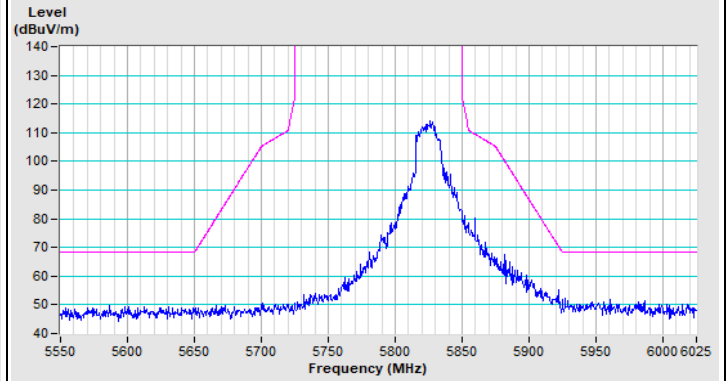

Horizontal (Average)

Vertical (Peak)

Vertical (Average)

802.11ax (HE20) Channel 100

Horizontal (Peak)

Horizontal (Average)

Vertical (Peak)

Vertical (Average)

802.11ax (HE20) Channel 149

Horizontal (Peak)

Vertical (Peak)

802.11ax (HE20) Channel 157

Horizontal (Peak)

Vertical (Peak)

802.11ax (HE20) Channel 165

Horizontal (Peak)

Vertical (Peak)

802.11ax (HE40) Channel 38

Horizontal (Peak)

Horizontal (Average)

Vertical (Peak)

Vertical (Average)

802.11ax (HE40) Channel 62

Horizontal (Peak)

Horizontal (Average)

Vertical (Peak)

Vertical (Average)

802.11ax (HE40) Channel 102

Horizontal (Peak)

Horizontal (Average)

Vertical (Peak)

Vertical (Average)