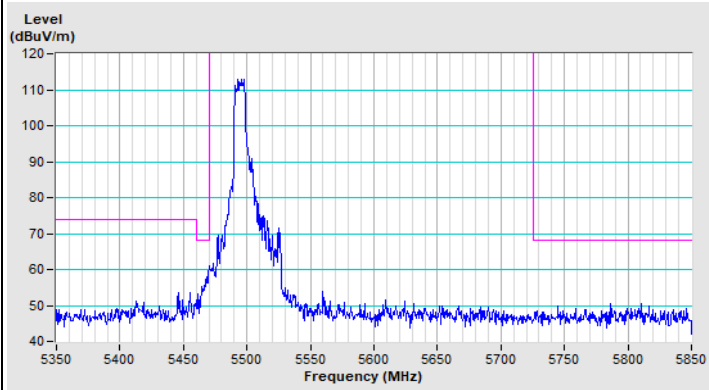

Horizontal (Peak)

Horizontal (Average)

Vertical (Peak)

Vertical (Average)

20 MHz Preamble 802.11ax (RU106) Channel 100

Horizontal (Peak)

Horizontal (Average)

Vertical (Peak)