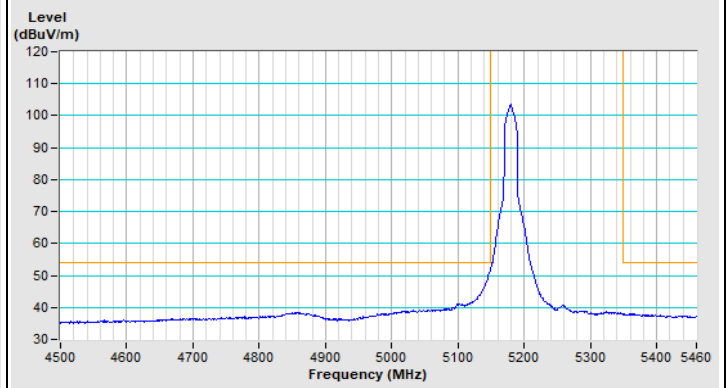

Horizontal (Average)

Vertical (Peak)

Vertical (Average)

802.11a Channel 100

Horizontal (Peak)

Horizontal (Average)

Vertical (Peak)

Vertical (Average)

802.11a Channel 149

Horizontal (Peak)

Vertical (Peak)

802.11a Channel 157

Horizontal (Peak)

Vertical (Peak)

802.11a Channel 165

Horizontal (Peak)

Vertical (Peak)

802.11ax (HE20) Channel 36

Horizontal (Peak)

Horizontal (Average)

Vertical (Peak)

Vertical (Average)

802.11ax (HE20) Channel 64

Horizontal (Peak)

Horizontal (Average)

Vertical (Peak)

Vertical (Average)

802.11ax (HE20) Channel 100

Horizontal (Peak)

Horizontal (Average)

Vertical (Peak)

Vertical (Average)