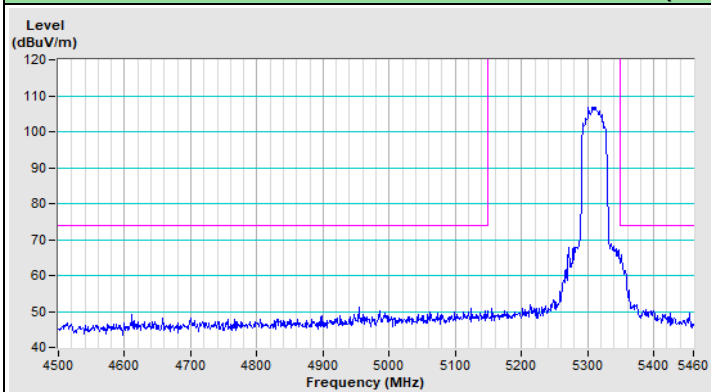

Vertical (Peak)

Vertical (Average)

802.11ax (HE20) Channel 149

Horizontal (Peak)

Vertical (Peak)

802.11ax (HE20) Channel 157

Horizontal (Peak)

Vertical (Peak)

802.11ax (HE20) Channel 165

Horizontal (Peak)

Vertical (Peak)

802.11ax (HE40) Channel 38

Horizontal (Peak)

Horizontal (Average)

Vertical (Peak)

Vertical (Average)

802.11ax (HE40) Channel 62

Horizontal (Peak)

Horizontal (Average)

Vertical (Peak)

Vertical (Average)

802.11ax (HE40) Channel 102

Horizontal (Peak)

Horizontal (Average)