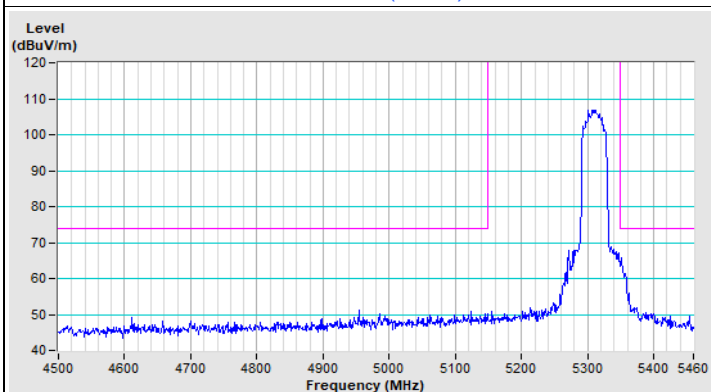

Vertical (Peak)

Vertical (Average)

802.11ax (HE20) Channel 149

Horizontal (Peak)

Vertical (Peak)

802.11ax (HE20) Channel 157

Horizontal (Peak)

Vertical (Peak)

802.11ax (HE20) Channel 165

Horizontal (Peak)

Vertical (Peak)

802.11ax (HE40) Channel 38

Horizontal (Peak)

Horizontal (Average)

Vertical (Peak)

Vertical (Average)

802.11ax (HE40) Channel 62

Horizontal (Peak)

Horizontal (Average)

Vertical (Peak)

Vertical (Average)

802.11ax (HE40) Channel 102

Horizontal (Peak)

Horizontal (Average)