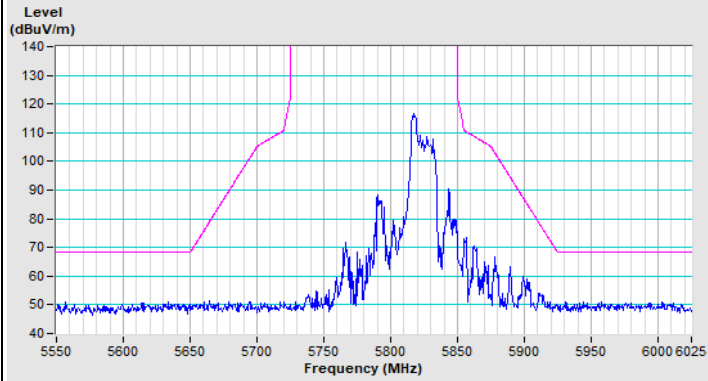

Vertical (Average)

20 MHz Preamble 802.11ax (RU52) Channel 149

Horizontal (Peak)

Vertical (Peak)

20 MHz Preamble 802.11ax (RU52) Channel 157

Horizontal (Peak)

Vertical (Peak)

20 MHz Preamble 802.11ax (RU52) Channel 165