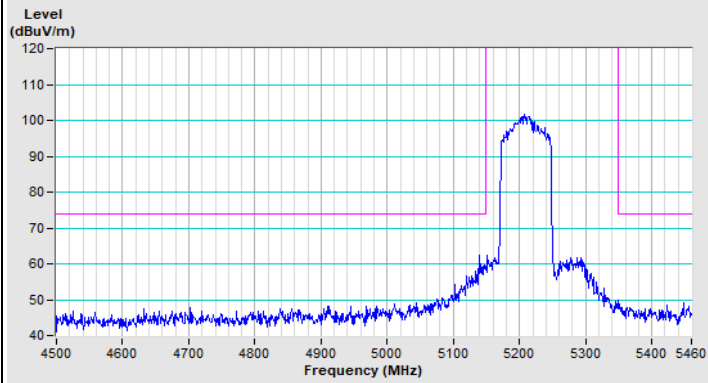

20 MHz Preamble 802.11ax (RU106) Channel 157

Horizontal (Peak)

Vertical (Peak)

20 MHz Preamble 802.11ax (RU106) Channel 165

Plot of Band Edge Mode B

802.11a Channel 36

802.11a Channel 64

Horizontal (Peak)

802.11ax (HE40) Channel 62

Horizontal (Peak)

Horizontal (Average)

Vertical (Peak)

Vertical (Average)

802.11ax (HE40) Channel 102

Horizontal (Peak)

Horizontal (Average)

Vertical (Peak)

Vertical (Average)

802.11ax (HE40) Channel 151

Horizontal (Peak)

Vertical (Peak)

802.11ax (HE40) Channel 159

Horizontal (Peak)

Vertical (Peak)

802.11ax (HE80) Channel 42

Horizontal (Peak)

Horizontal (Average)

Vertical (Peak)

Vertical (Average)

802.11ax (HE80) Channel 58

Horizontal (Peak)

Horizontal (Average)