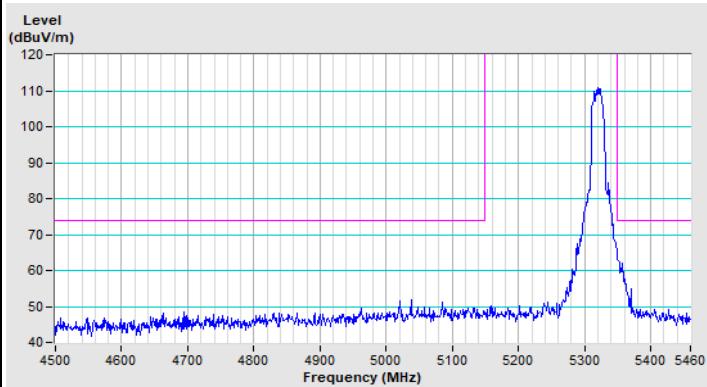

802.11a Channel 149

Horizontal (Peak)

Vertical (Peak)

802.11a Channel 157

Horizontal (Peak)

Vertical (Peak)

802.11a Channel 165

Horizontal (Peak)

Vertical (Peak)

802.11ax (HE20) Channel 36

Horizontal (Peak)

Horizontal (Average)

Vertical (Peak)

Vertical (Average)

802.11ax (HE20) Channel 64

Horizontal (Peak)

Horizontal (Average)

Vertical (Peak)

Vertical (Average)

802.11ax (HE20) Channel 100

Horizontal (Peak)

Horizontal (Average)

Vertical (Peak)

Vertical (Average)

802.11ax (HE20) Channel 149

Horizontal (Peak)

Vertical (Peak)

802.11ax (HE20) Channel 157

Horizontal (Peak)

Vertical (Peak)

802.11ax (HE20) Channel 165

Horizontal (Peak)