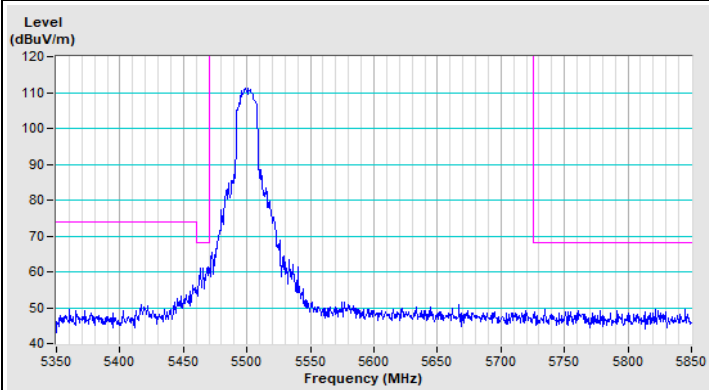

20 MHz Preamble 802.11ax (RU106) Channel 157

Horizontal (Peak)

Vertical (Peak)

20 MHz Preamble 802.11ax (RU106) Channel 165

Plot of Band Edge Mode B

802.11a Channel 36

802.11a Channel 64

Horizontal (Peak)

Horizontal (Average)

Vertical (Peak)

Vertical (Average)

802.11a Channel 100

Horizontal (Peak)

Horizontal (Average)

Vertical (Peak)

Vertical (Average)

802.11a Channel 149

Horizontal (Peak)

Vertical (Peak)

802.11a Channel 157

Horizontal (Peak)

Vertical (Peak)

802.11a Channel 165

Horizontal (Peak)

Vertical (Peak)

802.11ax (HE20) Channel 36

Horizontal (Peak)

Horizontal (Average)

Vertical (Peak)

Vertical (Average)

802.11ax (HE20) Channel 64

Horizontal (Peak)