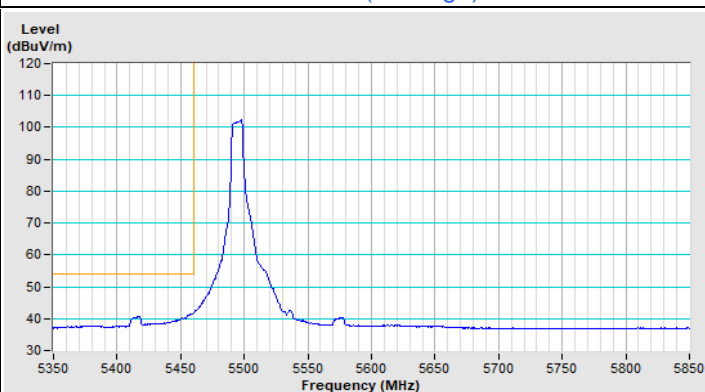

20 MHz Preamble 802.11ax (RU106) Channel 100

Horizontal (Peak)

Horizontal (Average)

Vertical (Peak)

Vertical (Average)

20 MHz Preamble 802.11ax (RU106) Channel 149

Horizontal (Peak)

Vertical (Peak)

20 MHz Preamble 802.11ax (RU106) Channel 157

Horizontal (Peak)

Vertical (Peak)

20 MHz Preamble 802.11ax (RU106) Channel 165

Plot of Band Edge Mode B

802.11a Channel 36

802.11a Channel 64

Horizontal (Peak)

Horizontal (Average)

Vertical (Peak)

Vertical (Average)

802.11a Channel 100

Horizontal (Peak)

Horizontal (Average)

Vertical (Peak)

Vertical (Average)