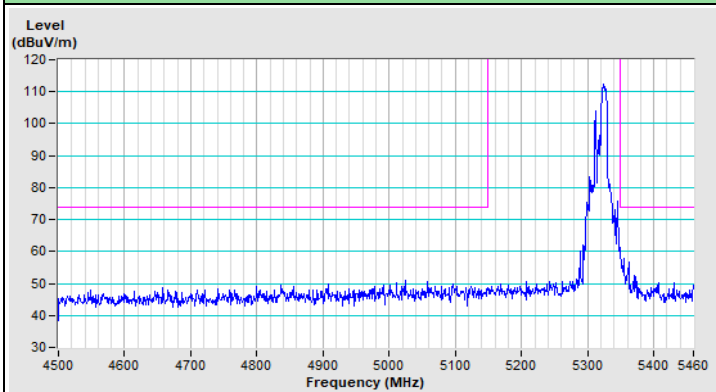

Horizontal (Peak)

Vertical (Peak)

20 MHz Preamble 802.11ax (RU52) Channel 157

Horizontal (Peak)

Vertical (Peak)

20 MHz Preamble 802.11ax (RU52) Channel 165

Horizontal (Peak)

Vertical (Peak)

20 MHz Preamble 802.11ax (RU106) Channel 36

Horizontal (Peak)

Horizontal (Average)

Vertical (Peak)

Vertical (Average)

20 MHz Preamble 802.11ax (RU106) Channel 64

Horizontal (Peak)

Horizontal (Average)

Vertical (Peak)

Vertical (Average)

20 MHz Preamble 802.11ax (RU106) Channel 100

Horizontal (Peak)

Horizontal (Average)

Vertical (Peak)

Vertical (Average)

20 MHz Preamble 802.11ax (RU106) Channel 149