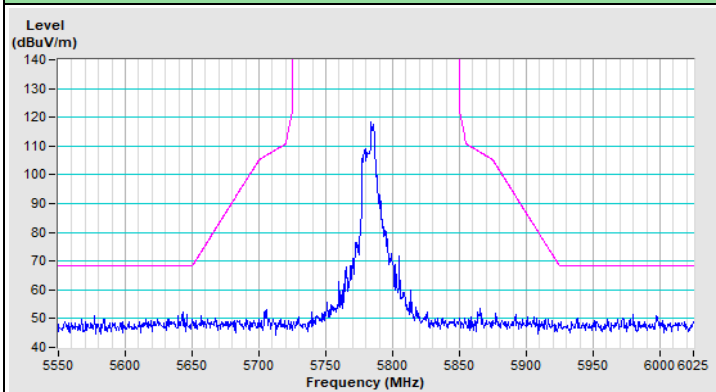

Vertical (Average)

20 MHz Preamble 802.11ax (RU26) Channel 149

Horizontal (Peak)

Vertical (Peak)

20 MHz Preamble 802.11ax (RU26) Channel 157

Horizontal (Peak)

Vertical (Peak)

20 MHz Preamble 802.11ax (RU26) Channel 165