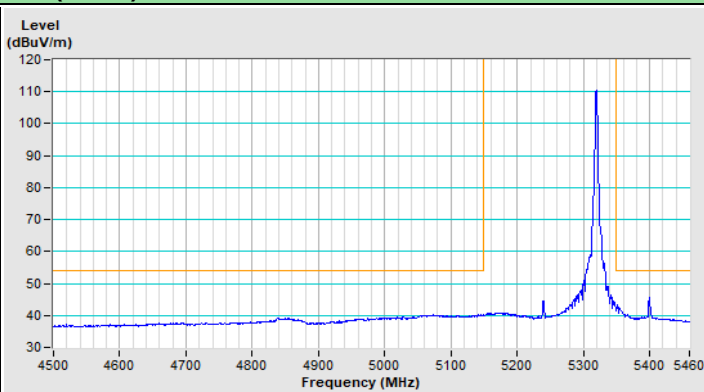

Vertical (Peak)

Vertical (Average)

802.11ax (HE80) Channel 106

Horizontal (Peak)

Horizontal (Average)

Vertical (Peak)

Vertical (Average)

802.11ax (HE80) Channel 155

Horizontal (Peak)

Vertical (Peak)

20 MHz Preamble 802.11ax (RU26) Channel 36

Horizontal (Peak)

Horizontal (Average)

Vertical (Peak)

Vertical (Average)

20 MHz Preamble 802.11ax (RU26) Channel 64

Horizontal (Peak)

Horizontal (Average)

Vertical (Peak)

Vertical (Average)

20 MHz Preamble 802.11ax (RU26) Channel 100

Horizontal (Peak)

Horizontal (Average)

Vertical (Peak)