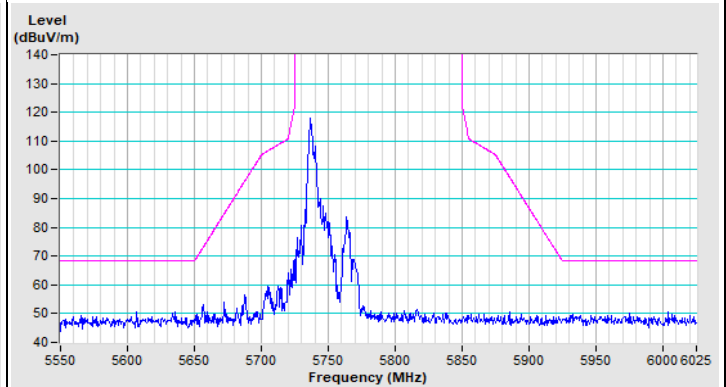

20 MHz Preamble 802.11ax (RU26) Channel 36

Horizontal (Peak)

Horizontal (Average)

Vertical (Peak)

Vertical (Average)

20 MHz Preamble 802.11ax (RU26) Channel 64

Horizontal (Peak)

Horizontal (Average)

Vertical (Peak)

Vertical (Average)

20 MHz Preamble 802.11ax (RU26) Channel 100

Horizontal (Peak)

Horizontal (Average)

Vertical (Peak)

Vertical (Average)

20 MHz Preamble 802.11ax (RU26) Channel 149

Horizontal (Peak)

Vertical (Peak)

20 MHz Preamble 802.11ax (RU26) Channel 157

Horizontal (Peak)

Vertical (Peak)

20 MHz Preamble 802.11ax (RU26) Channel 165

Horizontal (Peak)

Vertical (Peak)