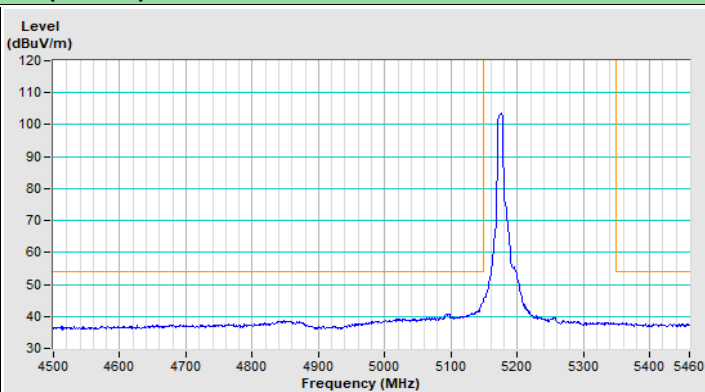

Vertical (Peak)

Vertical (Average)

20 MHz Preamble 802.11ax (RU52) Channel 100

Horizontal (Peak)

Horizontal (Average)

Vertical (Peak)

Vertical (Average)

20 MHz Preamble 802.11ax (RU52) Channel 149

Horizontal (Peak)

Vertical (Peak)

20 MHz Preamble 802.11ax (RU52) Channel 157

Horizontal (Peak)

Vertical (Peak)

20 MHz Preamble 802.11ax (RU52) Channel 165

Horizontal (Peak)

Vertical (Peak)

20 MHz Preamble 802.11ax (RU106) Channel 36

Horizontal (Peak)

Horizontal (Average)

Vertical (Peak)

Vertical (Average)

20 MHz Preamble 802.11ax (RU106) Channel 64

Horizontal (Peak)

Horizontal (Average)

Vertical (Peak)

Vertical (Average)

20 MHz Preamble 802.11ax (RU106) Channel 100

Horizontal (Peak)

Horizontal (Average)

Vertical (Peak)

Vertical (Average)

20 MHz Preamble 802.11ax (RU106) Channel 149