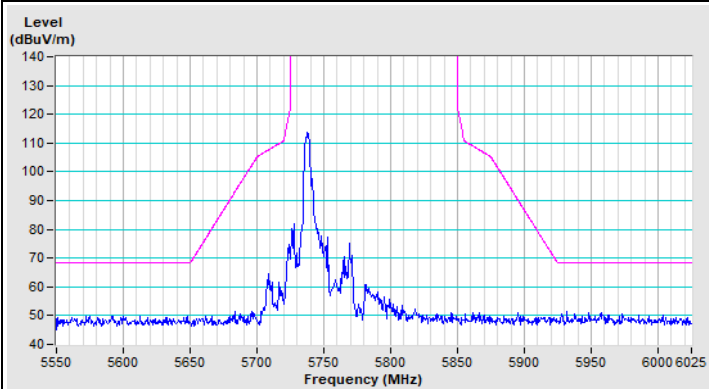

20 MHz Preamble 802.11ax (RU106) Channel 157

Horizontal (Peak)

Vertical (Peak)

20 MHz Preamble 802.11ax (RU106) Channel 165

Plot of Band Edge Mode B

802.11a Channel 36

802.11a Channel 64

Horizontal (Peak)

20 MHz Preamble 802.11ax (RU52) Channel 36

Horizontal (Peak)

Horizontal (Average)

Vertical (Peak)

Vertical (Average)

20 MHz Preamble 802.11ax (RU52) Channel 64

Horizontal (Peak)

Horizontal (Average)

Vertical (Peak)

Vertical (Average)

20 MHz Preamble 802.11ax (RU52) Channel 100

Horizontal (Peak)

Horizontal (Average)

Vertical (Peak)

Vertical (Average)

20 MHz Preamble 802.11ax (RU52) Channel 149

Horizontal (Peak)

Vertical (Peak)

20 MHz Preamble 802.11ax (RU52) Channel 157

Horizontal (Peak)

Vertical (Peak)

20 MHz Preamble 802.11ax (RU52) Channel 165

Horizontal (Peak)

Vertical (Peak)