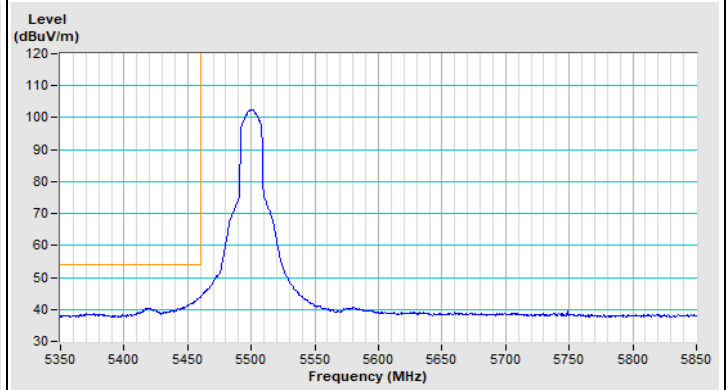

20 MHz Preamble 802.11ax (RU106) Channel 157

Horizontal (Peak)

Vertical (Peak)

20 MHz Preamble 802.11ax (RU106) Channel 165

Plot of Band Edge Mode B

802.11a Channel 36

802.11a Channel 64

Horizontal (Peak)

Horizontal (Average)

Vertical (Peak)

Vertical (Average)

802.11a Channel 100

Horizontal (Peak)

Horizontal (Average)

Vertical (Peak)

Vertical (Average)

802.11a Channel 149

Horizontal (Peak)

Vertical (Peak)

802.11a Channel 157

Horizontal (Peak)

Vertical (Peak)

802.11a Channel 165

Horizontal (Peak)

Vertical (Peak)

802.11ax (HE20) Channel 36

Horizontal (Peak)

Horizontal (Average)

Vertical (Peak)

Vertical (Average)

802.11ax (HE20) Channel 64

Horizontal (Peak)