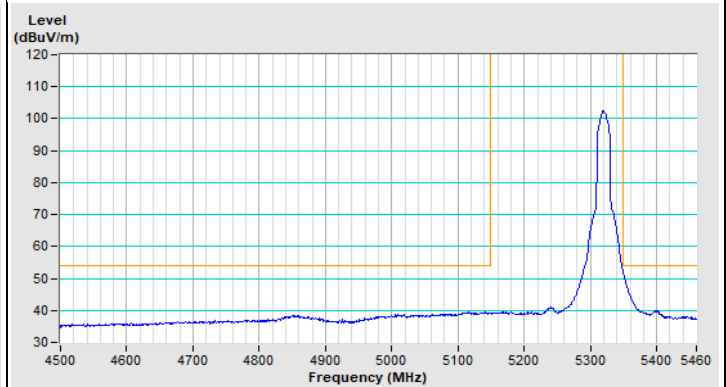

802.11a Channel 149

Horizontal (Peak)

Vertical (Peak)

802.11a Channel 157

Horizontal (Peak)

Vertical (Peak)

802.11a Channel 165

Horizontal (Peak)

Vertical (Peak)

802.11ax (HE20) Channel 36

Horizontal (Peak)

Horizontal (Average)

Vertical (Peak)

Vertical (Average)

802.11ax (HE20) Channel 64

Horizontal (Peak)

Horizontal (Average)

Vertical (Peak)

Vertical (Average)

802.11ax (HE20) Channel 100

Horizontal (Peak)

Horizontal (Average)

Vertical (Peak)

Vertical (Average)

802.11ax (HE20) Channel 149

Horizontal (Peak)

Vertical (Peak)

802.11ax (HE20) Channel 157

Horizontal (Peak)

Vertical (Peak)

802.11ax (HE20) Channel 165

Horizontal (Peak)