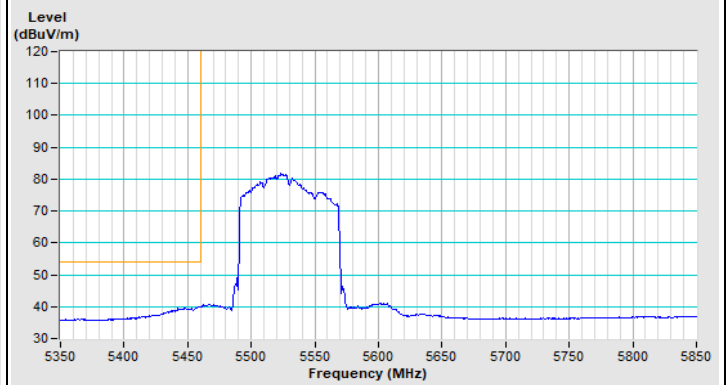

802.11ax (HE80) Channel 42

Horizontal (Peak)

Horizontal (Average)

Vertical (Peak)

Vertical (Average)

802.11ax (HE80) Channel 58

Horizontal (Peak)

Horizontal (Average)

Vertical (Peak)

Vertical (Average)

802.11ax (HE80) Channel 106

Horizontal (Peak)

Horizontal (Average)

Vertical (Peak)

Vertical (Average)

802.11ax (HE80) Channel 155

Horizontal (Peak)

Vertical (Peak)

20 MHz Preamble 802.11ax (RU26) Channel 36

Horizontal (Peak)

Horizontal (Average)

Vertical (Peak)

Vertical (Average)

20 MHz Preamble 802.11ax (RU26) Channel 64