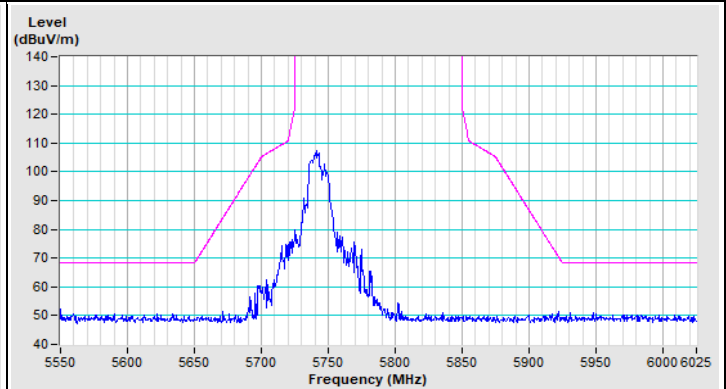

Vertical (Peak)