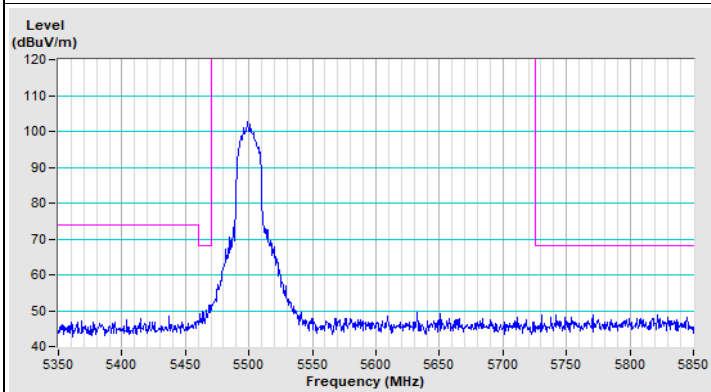

Horizontal (Peak)

Vertical (Peak)

20 MHz Preamble 802.11ax (RU106) Channel 157

Horizontal (Peak)

Vertical (Peak)

20 MHz Preamble 802.11ax (RU106) Channel 165

Plot of Band Edge Mode C

802.11a Channel 36

802.11a Channel 64

Horizontal (Peak)

Horizontal (Average)

Vertical (Peak)

Vertical (Average)

802.11a Channel 100

Horizontal (Peak)

Horizontal (Average)

Vertical (Peak)

Vertical (Average)

802.11a Channel 149

Horizontal (Peak)

Vertical (Peak)

802.11a Channel 157

Horizontal (Peak)

Vertical (Peak)