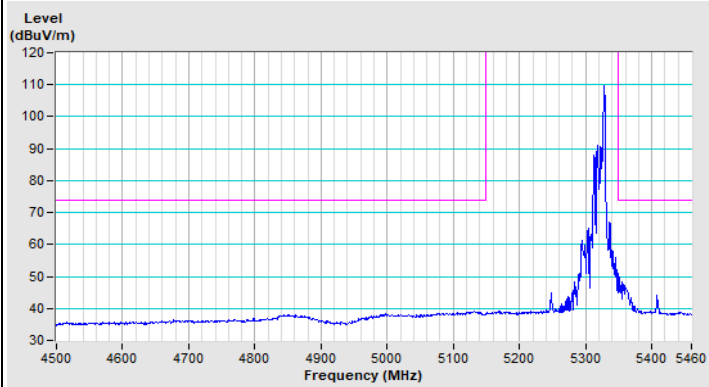

802.11ax (HE80) Channel 106

Horizontal (Peak)

Horizontal (Average)

Vertical (Peak)

Vertical (Average)

802.11ax (HE80) Channel 155

Horizontal (Peak)

Vertical (Peak)

20 MHz Preamble 802.11ax (RU26) Channel 36

Horizontal (Peak)

Horizontal (Average)

Vertical (Peak)

Vertical (Average)

20 MHz Preamble 802.11ax (RU26) Channel 64

Horizontal (Peak)

Horizontal (Average)

Vertical (Peak)

Vertical (Average)

20 MHz Preamble 802.11ax (RU26) Channel 100

Horizontal (Peak)

Horizontal (Average)

Vertical (Peak)

Vertical (Average)

20 MHz Preamble 802.11ax (RU26) Channel 149