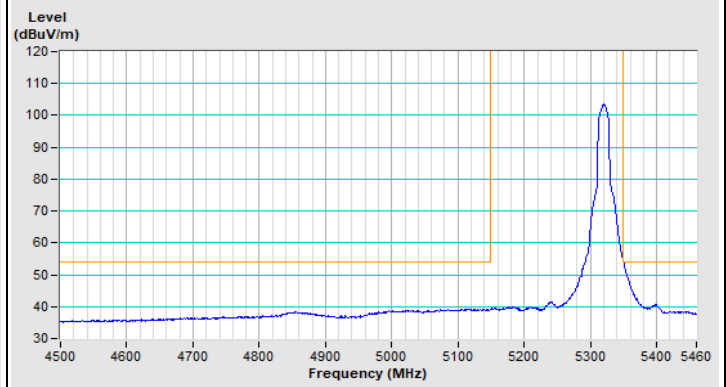

20 MHz Preamble 802.11ax (RU106) Channel 100

Horizontal (Peak)

Horizontal (Average)

Vertical (Peak)

Vertical (Average)

20 MHz Preamble 802.11ax (RU106) Channel 149

Horizontal (Peak)

Vertical (Peak)

20 MHz Preamble 802.11ax (RU106) Channel 157

Horizontal (Peak)

Vertical (Peak)

20 MHz Preamble 802.11ax (RU106) Channel 165

Plot of Band Edge Mode B

802.11a Channel 36

802.11a Channel 64

Horizontal (Peak)

Horizontal (Average)

Vertical (Peak)

Vertical (Average)

802.11a Channel 100

Horizontal (Peak)

Horizontal (Average)

Vertical (Peak)

Vertical (Average)