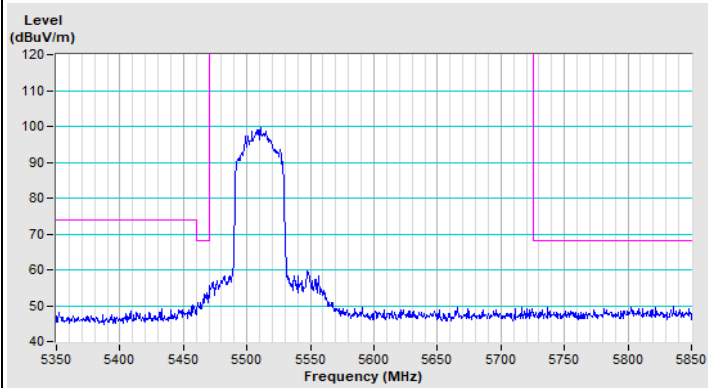

802.11ax (HE20) Channel 165

Horizontal (Peak)

Vertical (Peak)

802.11ax (HE40) Channel 38

Horizontal (Peak)

Horizontal (Average)

Vertical (Peak)

Vertical (Average)

802.11ax (HE40) Channel 62

Horizontal (Peak)

Horizontal (Average)

Vertical (Peak)

Vertical (Average)

802.11ax (HE40) Channel 102

Horizontal (Peak)

Horizontal (Average)

Vertical (Peak)

Vertical (Average)

802.11ax (HE40) Channel 151

Horizontal (Peak)

Vertical (Peak)

802.11ax (HE40) Channel 159

Horizontal (Peak)

Vertical (Peak)