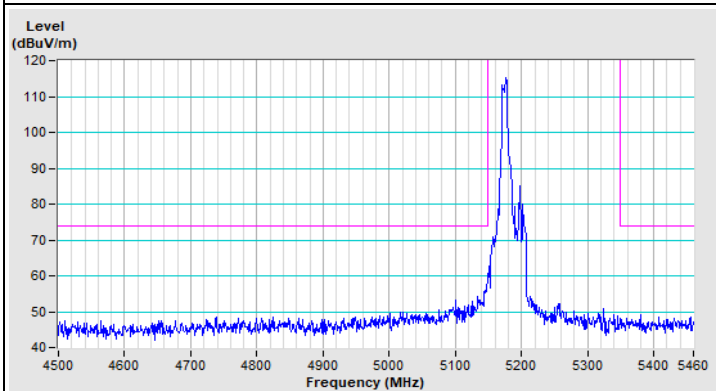

Vertical (Peak)

Vertical (Average)

20 MHz Preamble 802.11ax (RU52) Channel 100

Horizontal (Peak)

Horizontal (Average)

Vertical (Peak)

Vertical (Average)

20 MHz Preamble 802.11ax (RU52) Channel 149

Horizontal (Peak)

Vertical (Peak)

20 MHz Preamble 802.11ax (RU52) Channel 157

Horizontal (Peak)

Vertical (Peak)

20 MHz Preamble 802.11ax (RU52) Channel 165

Horizontal (Peak)

Vertical (Peak)

20 MHz Preamble 802.11ax (RU106) Channel 36

Horizontal (Peak)

Horizontal (Average)

Vertical (Peak)

Vertical (Average)

20 MHz Preamble 802.11ax (RU106) Channel 64

Horizontal (Peak)

Horizontal (Average)