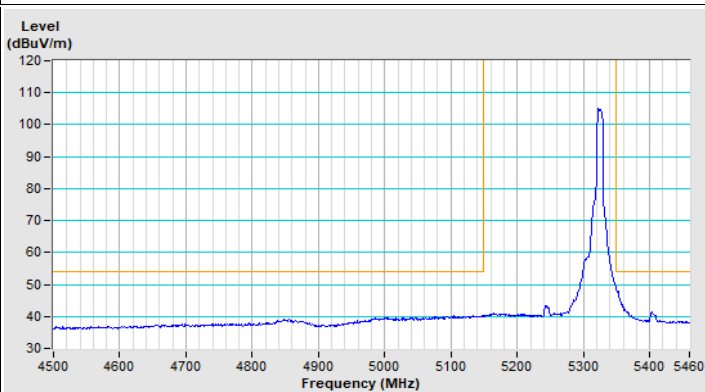

Horizontal (Peak)

Vertical (Peak)

20 MHz Preamble 802.11ax (RU52) Channel 157

Horizontal (Peak)

Vertical (Peak)

20 MHz Preamble 802.11ax (RU52) Channel 165

Horizontal (Peak)

Vertical (Peak)

20 MHz Preamble 802.11ax (RU106) Channel 36

Horizontal (Peak)

Horizontal (Average)

Vertical (Peak)

Vertical (Average)

20 MHz Preamble 802.11ax (RU106) Channel 64

Horizontal (Peak)

Horizontal (Average)

Vertical (Peak)

Vertical (Average)

20 MHz Preamble 802.11ax (RU106) Channel 100

Horizontal (Peak)

Horizontal (Average)

Vertical (Peak)

Vertical (Average)

20 MHz Preamble 802.11ax (RU106) Channel 149