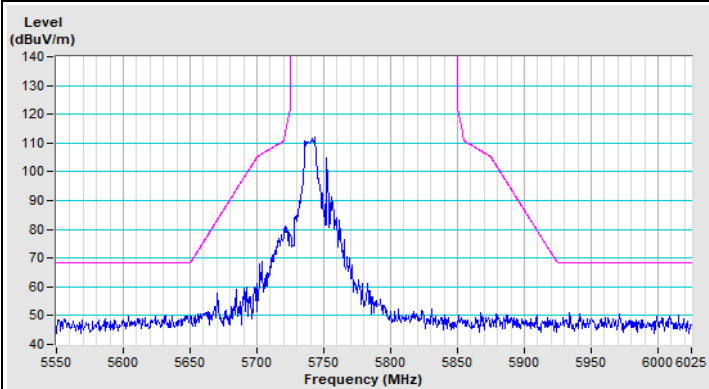

20 MHz Preamble 802.11ax (RU106) Channel 149

Horizontal (Peak)