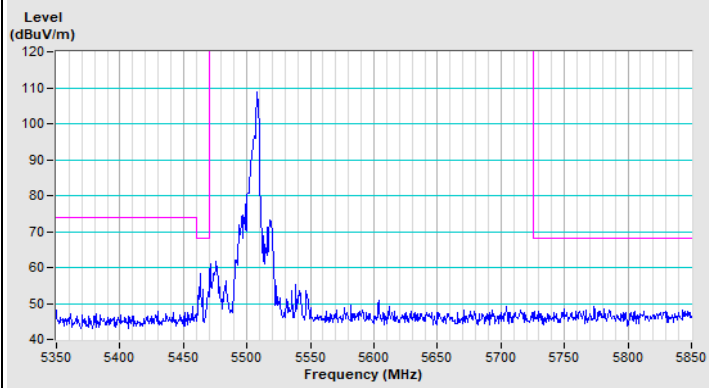

802.11ax (HE80) Channel 106

Horizontal (Peak)

Horizontal (Average)

Vertical (Peak)

Vertical (Average)

802.11ax (HE80) Channel 155

Horizontal (Peak)

Vertical (Peak)

20 MHz Preamble 802.11ax (RU26) Channel 36

Horizontal (Peak)

Horizontal (Average)

Vertical (Peak)

Vertical (Average)

20 MHz Preamble 802.11ax (RU26) Channel 64

Horizontal (Peak)

Horizontal (Average)

Vertical (Peak)

Vertical (Average)

20 MHz Preamble 802.11ax (RU26) Channel 100

Horizontal (Peak)

Horizontal (Average)

Vertical (Peak)

Vertical (Average)

20 MHz Preamble 802.11ax (RU26) Channel 149