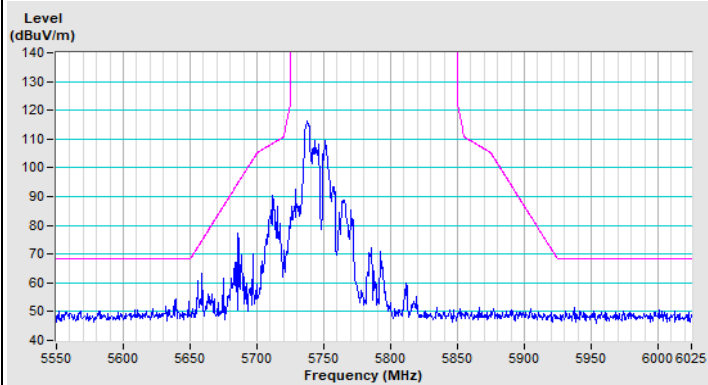

Horizontal (Peak)

Horizontal (Average)

Vertical (Peak)

Vertical (Average)

20 MHz Preamble 802.11ax (RU52) Channel 100

Horizontal (Peak)

Horizontal (Average)

Vertical (Peak)

Vertical (Average)

20 MHz Preamble 802.11ax (RU52) Channel 149

Horizontal (Peak)

Vertical (Peak)

20 MHz Preamble 802.11ax (RU52) Channel 157

Horizontal (Peak)

Vertical (Peak)

20 MHz Preamble 802.11ax (RU52) Channel 165