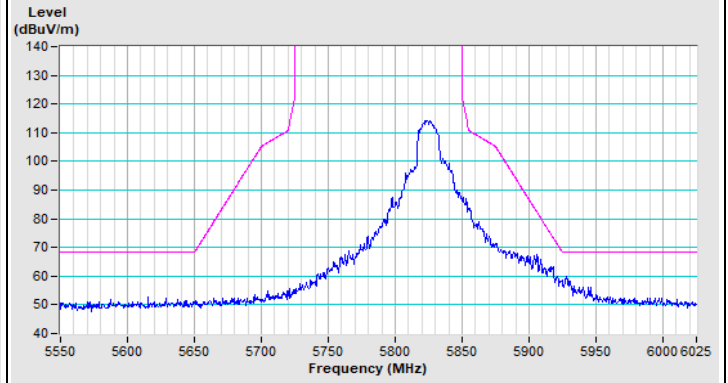

Horizontal (Average)

Vertical (Peak)

Vertical (Average)

802.11a Channel 100

Horizontal (Peak)

Horizontal (Average)

Vertical (Peak)

Vertical (Average)

802.11a Channel 149

Horizontal (Peak)

Vertical (Peak)

802.11a Channel 157

Horizontal (Peak)

Vertical (Peak)

802.11a Channel 165

Horizontal (Peak)

Vertical (Peak)

802.11ax (HE20) Channel 36

Horizontal (Peak)

Horizontal (Average)

Vertical (Peak)

Vertical (Average)

802.11ax (HE20) Channel 64

Horizontal (Peak)

Horizontal (Average)

Vertical (Peak)

Vertical (Average)

802.11ax (HE20) Channel 100

Horizontal (Peak)

Horizontal (Average)

Vertical (Peak)

Vertical (Average)