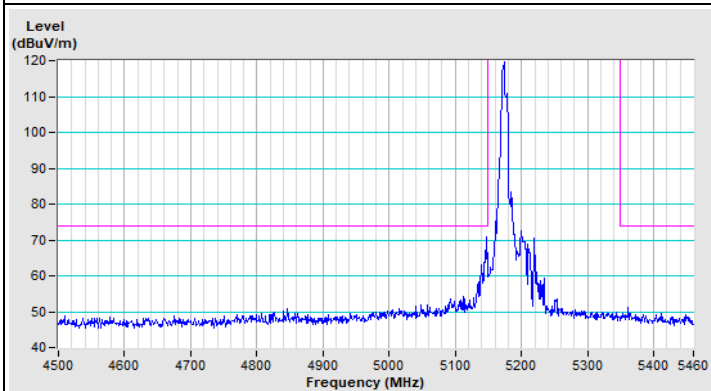

Vertical (Peak)

Vertical (Average)

20 MHz Preamble 802.11ax (RU26) Channel 100

Horizontal (Peak)

Horizontal (Average)

Vertical (Peak)

Vertical (Average)

20 MHz Preamble 802.11ax (RU26) Channel 149

Horizontal (Peak)

Vertical (Peak)

20 MHz Preamble 802.11ax (RU26) Channel 157

Horizontal (Peak)

Vertical (Peak)

20 MHz Preamble 802.11ax (RU26) Channel 165

Horizontal (Peak)

Vertical (Peak)

20 MHz Preamble 802.11ax (RU52) Channel 36

Horizontal (Peak)

Horizontal (Average)

Vertical (Peak)

Vertical (Average)

20 MHz Preamble 802.11ax (RU52) Channel 64

Horizontal (Peak)

Horizontal (Average)