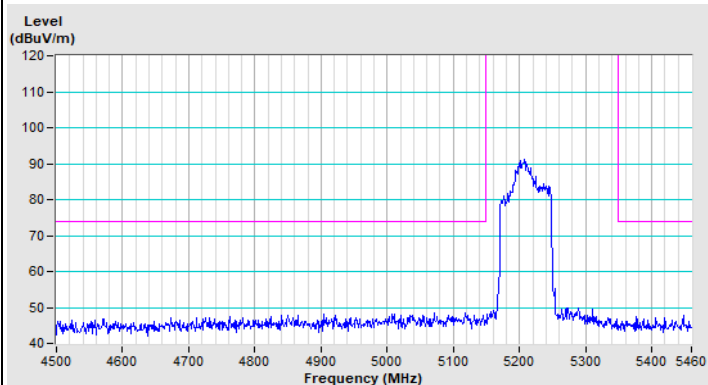

802.11ax (HE40) Channel 62

Horizontal (Peak)

Horizontal (Average)

Vertical (Peak)

Vertical (Average)

802.11ax (HE40) Channel 102

Horizontal (Peak)

Horizontal (Average)

Vertical (Peak)

Vertical (Average)

802.11ax (HE40) Channel 151

Horizontal (Peak)

Vertical (Peak)

802.11ax (HE40) Channel 159

Horizontal (Peak)

Vertical (Peak)

802.11ax (HE80) Channel 42

Horizontal (Peak)

Horizontal (Average)

Vertical (Peak)

Vertical (Average)

802.11ax (HE80) Channel 58

Horizontal (Peak)

Horizontal (Average)