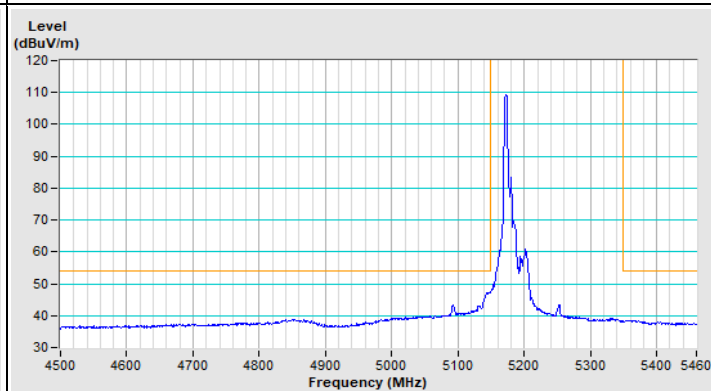

Horizontal (Peak)

Vertical (Peak)

20 MHz Preamble 802.11ax (RU26) Channel 157

Horizontal (Peak)

Vertical (Peak)

20 MHz Preamble 802.11ax (RU26) Channel 165

Horizontal (Peak)

Vertical (Peak)

20 MHz Preamble 802.11ax (RU52) Channel 36

Horizontal (Peak)

Horizontal (Average)

Vertical (Peak)

Vertical (Average)

20 MHz Preamble 802.11ax (RU52) Channel 64

Horizontal (Peak)

Horizontal (Average)

Vertical (Peak)

Vertical (Average)

20 MHz Preamble 802.11ax (RU52) Channel 100

Horizontal (Peak)

Horizontal (Average)

Vertical (Peak)

Vertical (Average)

20 MHz Preamble 802.11ax (RU52) Channel 149