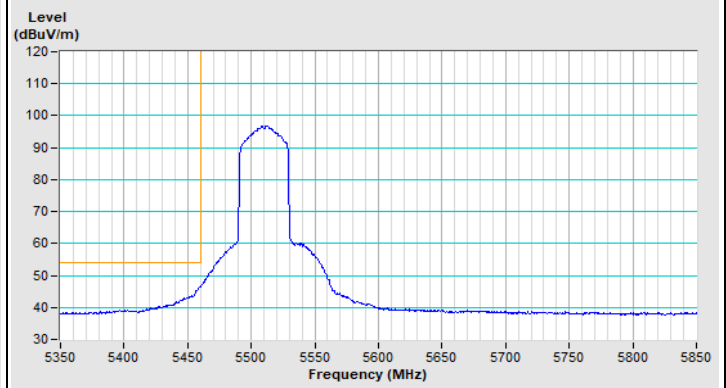

802.11ax (HE20) Channel 165

Horizontal (Peak)

Vertical (Peak)

802.11ax (HE40) Channel 38

Horizontal (Peak)

Horizontal (Average)

Vertical (Peak)

Vertical (Average)

802.11ax (HE40) Channel 62

Horizontal (Peak)

Horizontal (Average)

Vertical (Peak)

Vertical (Average)

802.11ax (HE40) Channel 102

Horizontal (Peak)

Horizontal (Average)

Vertical (Peak)

Vertical (Average)

802.11ax (HE40) Channel 151

Horizontal (Peak)

Vertical (Peak)

802.11ax (HE40) Channel 159

Horizontal (Peak)

Vertical (Peak)