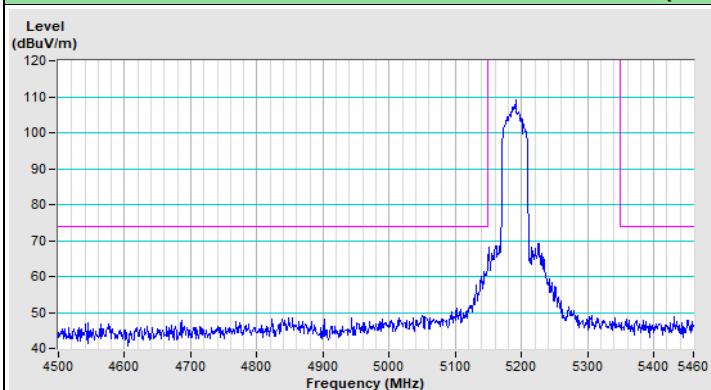

Horizontal (Average)

Vertical (Peak)

Vertical (Average)

802.11ax (HE20) Channel 100

Horizontal (Peak)

Horizontal (Average)

Vertical (Peak)

Vertical (Average)

802.11ax (HE20) Channel 149

Horizontal (Peak)

Vertical (Peak)

802.11ax (HE20) Channel 157

Horizontal (Peak)

Vertical (Peak)

802.11ax (HE20) Channel 165

Horizontal (Peak)

Vertical (Peak)

802.11ax (HE40) Channel 38

Horizontal (Peak)

Horizontal (Average)

Vertical (Peak)

Vertical (Average)

802.11ax (HE40) Channel 62

Horizontal (Peak)