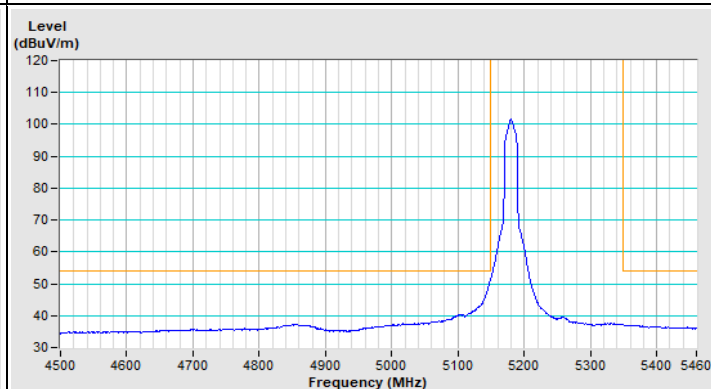

Vertical (Peak)

Vertical (Average)

802.11a Channel 149

Horizontal (Peak)

Vertical (Peak)

802.11a Channel 157

Horizontal (Peak)

Vertical (Peak)

802.11a Channel 165

Horizontal (Peak)

Vertical (Peak)

802.11ax (HE20) Channel 36

Horizontal (Peak)

Horizontal (Average)

Vertical (Peak)

Vertical (Average)

802.11ax (HE20) Channel 64

Horizontal (Peak)

Horizontal (Average)

Vertical (Peak)

Vertical (Average)

802.11ax (HE20) Channel 100

Horizontal (Peak)

Horizontal (Average)

Vertical (Peak)

Vertical (Average)

802.11ax (HE20) Channel 149

Horizontal (Peak)

Vertical (Peak)

802.11ax (HE20) Channel 157

Horizontal (Peak)

Vertical (Peak)