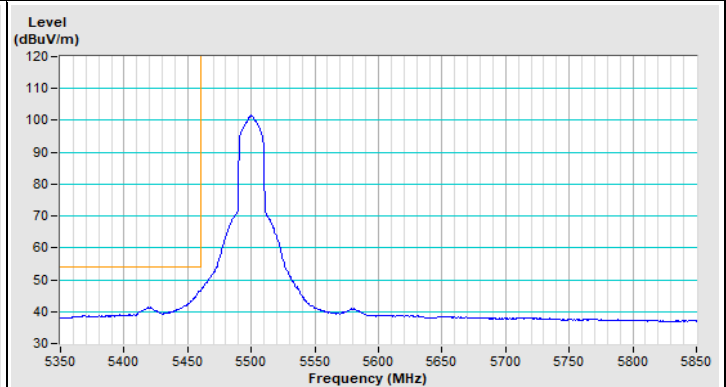

802.11a Channel 165

Horizontal (Peak)

Vertical (Peak)

802.11ax (HE20) Channel 36

Horizontal (Peak)

Horizontal (Average)

Vertical (Peak)

Vertical (Average)

802.11ax (HE20) Channel 64

Horizontal (Peak)

Horizontal (Average)

Vertical (Peak)

Vertical (Average)

802.11ax (HE20) Channel 100

Horizontal (Peak)

Horizontal (Average)

Vertical (Peak)

Vertical (Average)

802.11ax (HE20) Channel 149

Horizontal (Peak)

Vertical (Peak)

802.11ax (HE20) Channel 157

Horizontal (Peak)

Vertical (Peak)