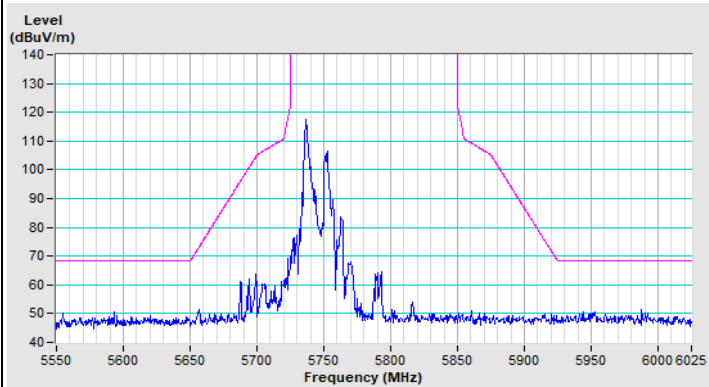

20 MHz Preamble 802.11ax (RU26) Channel 36

Horizontal (Peak)

Horizontal (Average)

Vertical (Peak)

Vertical (Average)

20 MHz Preamble 802.11ax (RU26) Channel 64

Horizontal (Peak)

Horizontal (Average)

Vertical (Peak)

Vertical (Average)

20 MHz Preamble 802.11ax (RU26) Channel 100

Horizontal (Peak)

Horizontal (Average)

Vertical (Peak)

Vertical (Average)

20 MHz Preamble 802.11ax (RU26) Channel 149

Horizontal (Peak)

Vertical (Peak)

20 MHz Preamble 802.11ax (RU26) Channel 157

Horizontal (Peak)

Vertical (Peak)

20 MHz Preamble 802.11ax (RU26) Channel 165

Horizontal (Peak)

Vertical (Peak)