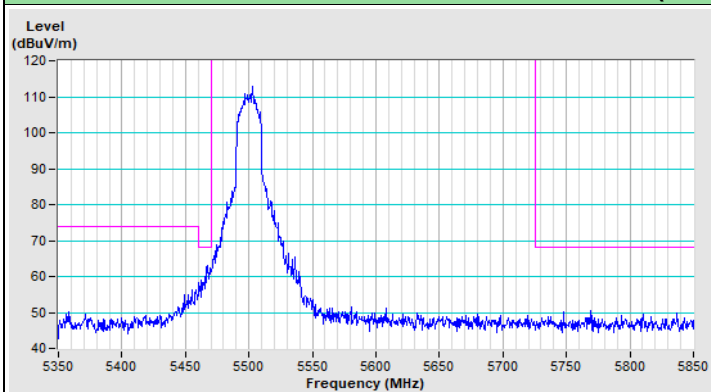

Vertical (Peak)

802.11ax (HE20) Channel 36

Horizontal (Peak)

Horizontal (Average)

Vertical (Peak)

Vertical (Average)

802.11ax (HE20) Channel 64

Horizontal (Peak)

Horizontal (Average)

Vertical (Peak)

Vertical (Average)

802.11ax (HE20) Channel 100

Horizontal (Peak)

Horizontal (Average)

Vertical (Peak)

Vertical (Average)

802.11ax (HE20) Channel 149

Horizontal (Peak)

Vertical (Peak)

802.11ax (HE20) Channel 157

Horizontal (Peak)

Vertical (Peak)

802.11ax (HE20) Channel 165

Horizontal (Peak)