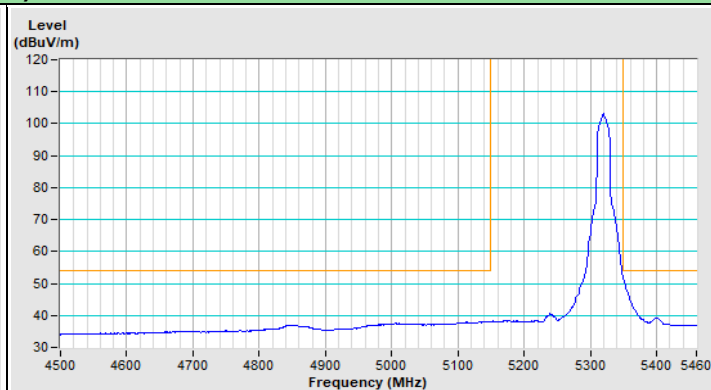

Vertical (Peak)

Vertical (Average)

802.11a Channel 149

Horizontal (Peak)

Vertical (Peak)

802.11a Channel 157

Horizontal (Peak)

Vertical (Peak)

802.11a Channel 165

Horizontal (Peak)

Vertical (Peak)

802.11ax (HE20) Channel 36

Horizontal (Peak)

Horizontal (Average)

Vertical (Peak)

Vertical (Average)

802.11ax (HE20) Channel 64

Horizontal (Peak)

Horizontal (Average)

Vertical (Peak)

Vertical (Average)

802.11ax (HE20) Channel 100

Horizontal (Peak)

Horizontal (Average)

Vertical (Peak)

Vertical (Average)

802.11ax (HE20) Channel 149

Horizontal (Peak)

Vertical (Peak)

802.11ax (HE20) Channel 157

Horizontal (Peak)

Vertical (Peak)