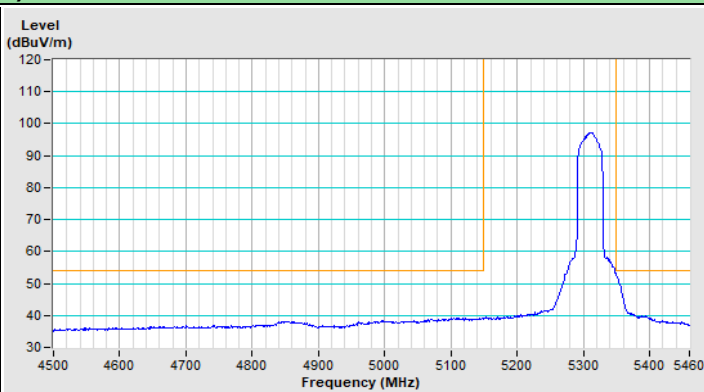

Vertical (Peak)

Vertical (Average)

802.11ax (HE20) Channel 149

Horizontal (Peak)

Vertical (Peak)

802.11ax (HE20) Channel 157

Horizontal (Peak)

Vertical (Peak)

802.11ax (HE20) Channel 165

Horizontal (Peak)

Vertical (Peak)

802.11ax (HE40) Channel 38

Horizontal (Peak)

Horizontal (Average)

Vertical (Peak)

Vertical (Average)

802.11ax (HE40) Channel 62

Horizontal (Peak)

Horizontal (Average)

Vertical (Peak)

Vertical (Average)

802.11ax (HE40) Channel 102

Horizontal (Peak)

Horizontal (Average)