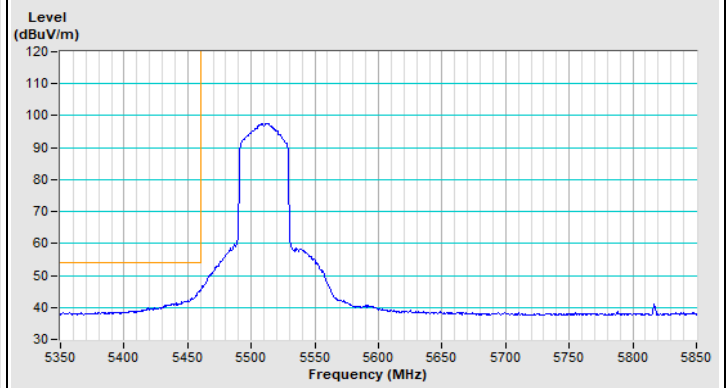

Vertical (Peak)

802.11ax (HE40) Channel 38

Horizontal (Peak)

Horizontal (Average)

Vertical (Peak)

Vertical (Average)

802.11ax (HE40) Channel 62

Horizontal (Peak)

Horizontal (Average)

Vertical (Peak)

Vertical (Average)

802.11ax (HE40) Channel 102

Horizontal (Peak)

Horizontal (Average)

Vertical (Peak)

Vertical (Average)

802.11ax (HE40) Channel 151

Horizontal (Peak)

Vertical (Peak)

802.11ax (HE40) Channel 159

Horizontal (Peak)

Vertical (Peak)

802.11ax (HE80) Channel 42

Horizontal (Peak)

Horizontal (Average)

Vertical (Peak)

Vertical (Average)

802.11ax (HE80) Channel 58

Horizontal (Peak)

Horizontal (Average)

Vertical (Peak)

Vertical (Average)