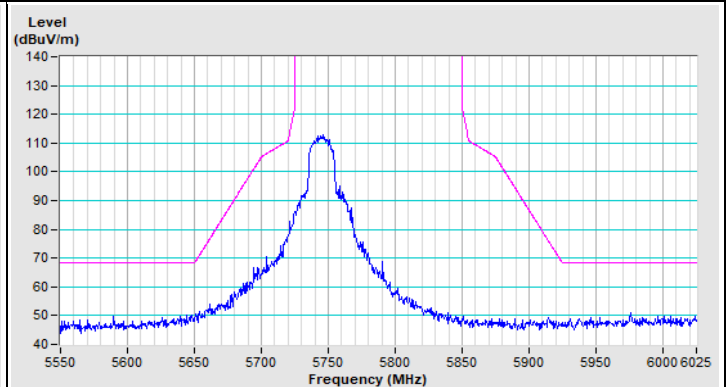

802.11ax (HE20) Channel 64

Horizontal (Peak)

Horizontal (Average)

Vertical (Peak)

Vertical (Average)

802.11ax (HE20) Channel 100

Horizontal (Peak)

Horizontal (Average)

Vertical (Peak)

Vertical (Average)

802.11ax (HE20) Channel 149

Horizontal (Peak)

Vertical (Peak)

802.11ax (HE20) Channel 157

Horizontal (Peak)

Vertical (Peak)

802.11ax (HE20) Channel 165

Horizontal (Peak)

Vertical (Peak)

802.11ax (HE40) Channel 38

Horizontal (Peak)

Horizontal (Average)

Vertical (Peak)

Vertical (Average)