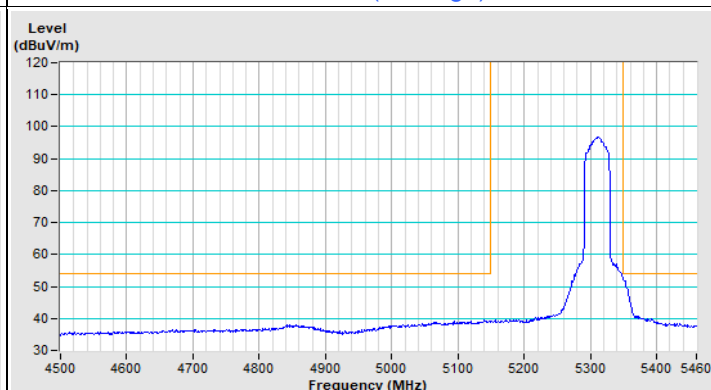

802.11ax (HE20) Channel 149

Horizontal (Peak)

Vertical (Peak)

802.11ax (HE20) Channel 157

Horizontal (Peak)

Vertical (Peak)

802.11ax (HE20) Channel 165

Horizontal (Peak)

Vertical (Peak)

802.11ax (HE40) Channel 38

Horizontal (Peak)

Horizontal (Average)

Vertical (Peak)

Vertical (Average)

802.11ax (HE40) Channel 62

Horizontal (Peak)

Horizontal (Average)

Vertical (Peak)

Vertical (Average)

802.11ax (HE40) Channel 102

Horizontal (Peak)

Horizontal (Average)

Vertical (Peak)

Vertical (Average)