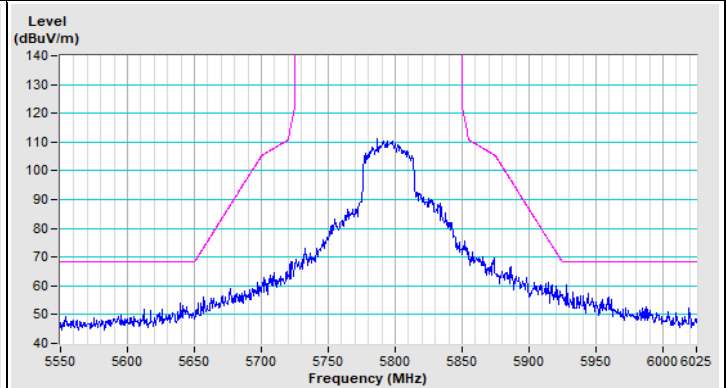

Horizontal (Average)

Vertical (Peak)

Vertical (Average)

802.11ax (HE40) Channel 102

Horizontal (Peak)

Horizontal (Average)

Vertical (Peak)

Vertical (Average)

802.11ax (HE40) Channel 151

Horizontal (Peak)

Vertical (Peak)

802.11ax (HE40) Channel 159

Horizontal (Peak)

Vertical (Peak)

802.11ax (HE80) Channel 42

Horizontal (Peak)

Horizontal (Average)

Vertical (Peak)

Vertical (Average)

802.11ax (HE80) Channel 58

Horizontal (Peak)

Horizontal (Average)

Vertical (Peak)

Vertical (Average)

802.11ax (HE80) Channel 106

Horizontal (Peak)

Horizontal (Average)

Vertical (Peak)

Vertical (Average)

802.11ax (HE80) Channel 155

Horizontal (Peak)

Vertical (Peak)