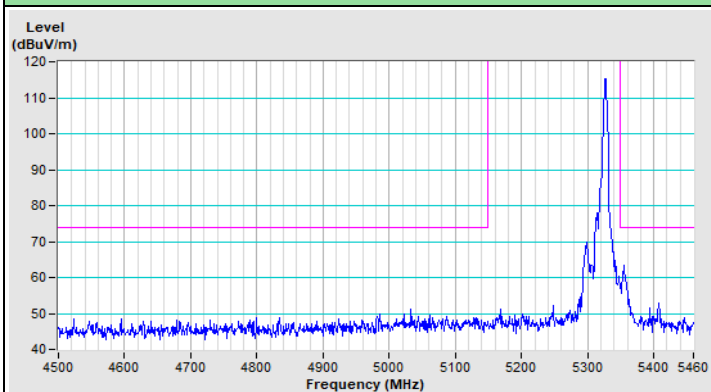

Horizontal (Peak)

Vertical (Peak)

20 MHz Preamble 802.11ax (RU26) Channel 157

Horizontal (Peak)

Vertical (Peak)

20 MHz Preamble 802.11ax (RU26) Channel 165

Horizontal (Peak)

Vertical (Peak)

20 MHz Preamble 802.11ax (RU52) Channel 36

Horizontal (Peak)

Horizontal (Average)

Vertical (Peak)

Vertical (Average)

20 MHz Preamble 802.11ax (RU52) Channel 64

Horizontal (Peak)

Horizontal (Average)

Vertical (Peak)

Vertical (Average)

20 MHz Preamble 802.11ax (RU52) Channel 100

Horizontal (Peak)

Horizontal (Average)

Vertical (Peak)

Vertical (Average)

20 MHz Preamble 802.11ax (RU52) Channel 149