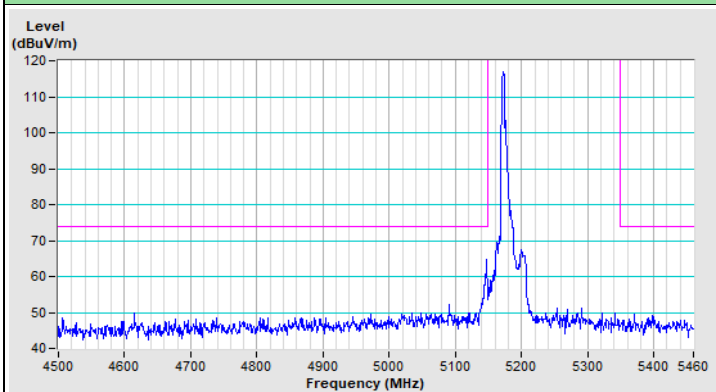

Vertical (Average)

20 MHz Preamble 802.11ax (RU26) Channel 149

Horizontal (Peak)

Vertical (Peak)

20 MHz Preamble 802.11ax (RU26) Channel 157

Horizontal (Peak)

Vertical (Peak)

20 MHz Preamble 802.11ax (RU26) Channel 165

Horizontal (Peak)

Vertical (Peak)

20 MHz Preamble 802.11ax (RU52) Channel 36

Horizontal (Peak)

Horizontal (Average)

Vertical (Peak)

Vertical (Average)

20 MHz Preamble 802.11ax (RU52) Channel 64