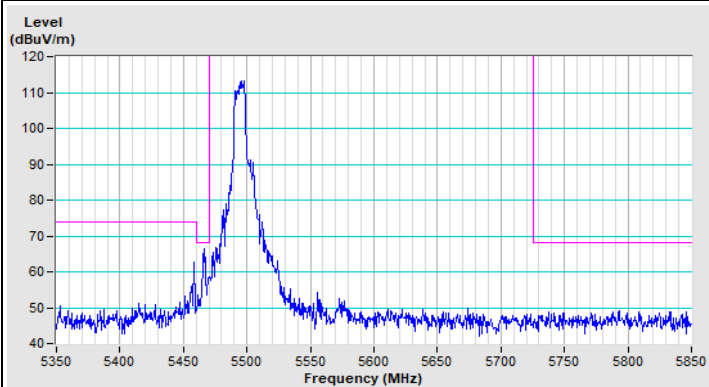

20 MHz Preamble 802.11ax (RU106) Channel 36

Horizontal (Peak)

Horizontal (Average)

Vertical (Peak)

Vertical (Average)

20 MHz Preamble 802.11ax (RU106) Channel 64

Horizontal (Peak)

Horizontal (Average)

Vertical (Peak)

Vertical (Average)

20 MHz Preamble 802.11ax (RU106) Channel 100

Horizontal (Peak)

Horizontal (Average)

Vertical (Peak)

Vertical (Average)

20 MHz Preamble 802.11ax (RU106) Channel 149

Horizontal (Peak)

Vertical (Peak)

20 MHz Preamble 802.11ax (RU106) Channel 157

Horizontal (Peak)

Vertical (Peak)

20 MHz Preamble 802.11ax (RU106) Channel 165

Plot of Band Edge Mode C

802.11a Channel 36