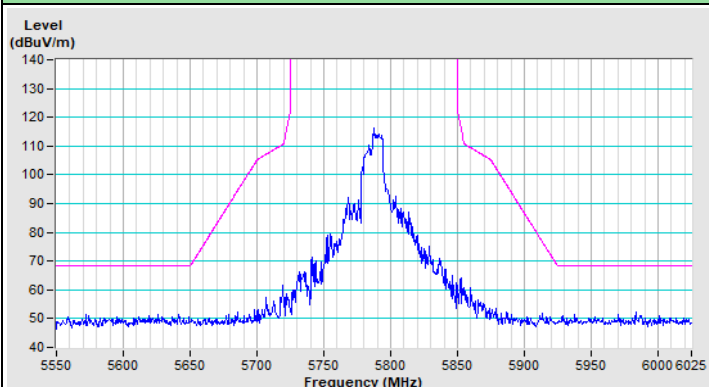

20 MHz Preamble 802.11ax (RU106) Channel 36

Horizontal (Peak)

Horizontal (Average)

Vertical (Peak)

Vertical (Average)

20 MHz Preamble 802.11ax (RU106) Channel 64

Horizontal (Peak)

Horizontal (Average)

Vertical (Peak)

Vertical (Average)

20 MHz Preamble 802.11ax (RU106) Channel 100

Horizontal (Peak)

Horizontal (Average)

Vertical (Peak)

Vertical (Average)

20 MHz Preamble 802.11ax (RU106) Channel 149

Horizontal (Peak)

Vertical (Peak)

20 MHz Preamble 802.11ax (RU106) Channel 157

Horizontal (Peak)

Vertical (Peak)

20 MHz Preamble 802.11ax (RU106) Channel 165

Plot of Band Edge Mode C

802.11a Channel 36