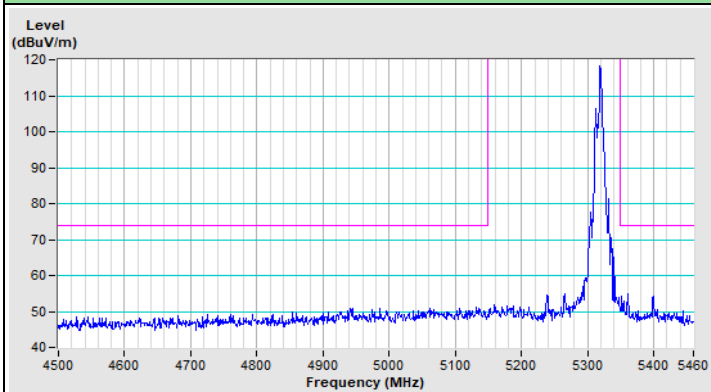

Vertical (Peak)

Vertical (Average)

802.11ax (HE80) Channel 106

Horizontal (Peak)

Horizontal (Average)

Vertical (Peak)

Vertical (Average)

802.11ax (HE80) Channel 155

Horizontal (Peak)

Vertical (Peak)

20 MHz Preamble 802.11ax (RU26) Channel 36

Horizontal (Peak)

Horizontal (Average)

Vertical (Peak)

Vertical (Average)

20 MHz Preamble 802.11ax (RU26) Channel 64