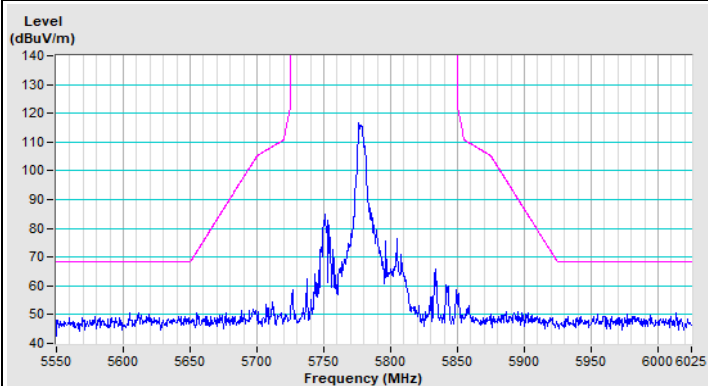

Vertical (Average)

20 MHz Preamble 802.11ax (RU52) Channel 149

Horizontal (Peak)

Vertical (Peak)

20 MHz Preamble 802.11ax (RU52) Channel 157

Horizontal (Peak)

Vertical (Peak)

20 MHz Preamble 802.11ax (RU52) Channel 165