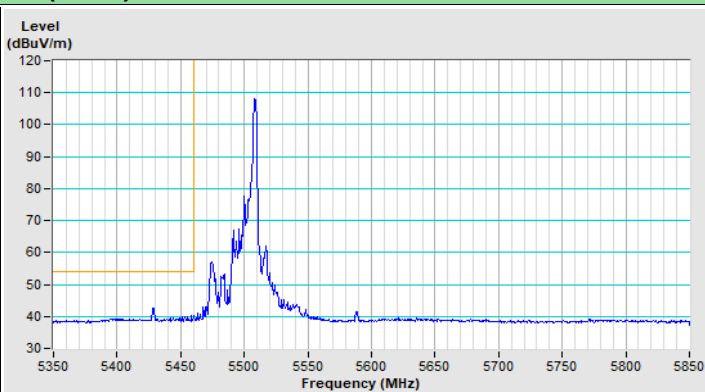

Horizontal (Peak)

Horizontal (Average)

Vertical (Peak)

Vertical (Average)

20 MHz Preamble 802.11ax (RU26) Channel 100

Horizontal (Peak)

Horizontal (Average)

Vertical (Peak)

Vertical (Average)

20 MHz Preamble 802.11ax (RU26) Channel 149

Horizontal (Peak)

Vertical (Peak)

20 MHz Preamble 802.11ax (RU26) Channel 157

Horizontal (Peak)

Vertical (Peak)

20 MHz Preamble 802.11ax (RU26) Channel 165