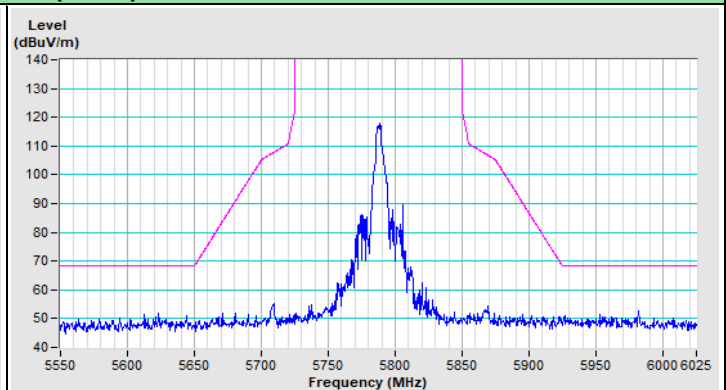

Vertical (Peak)

Vertical (Average)

20 MHz Preamble 802.11ax (RU52) Channel 100

Horizontal (Peak)

Horizontal (Average)

Vertical (Peak)

Vertical (Average)

20 MHz Preamble 802.11ax (RU52) Channel 149

Horizontal (Peak)

Vertical (Peak)

20 MHz Preamble 802.11ax (RU52) Channel 157

Horizontal (Peak)

Vertical (Peak)

20 MHz Preamble 802.11ax (RU52) Channel 165

Horizontal (Peak)

Vertical (Peak)

20 MHz Preamble 802.11ax (RU106) Channel 36

Horizontal (Peak)

Horizontal (Average)

Vertical (Peak)

Vertical (Average)

20 MHz Preamble 802.11ax (RU106) Channel 64

Horizontal (Peak)

Horizontal (Average)