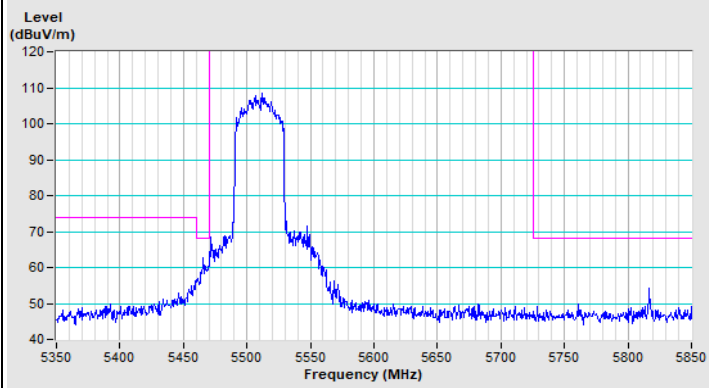

Vertical (Peak)

802.11ax (HE40) Channel 38

Horizontal (Peak)

Horizontal (Average)

Vertical (Peak)

Vertical (Average)

802.11ax (HE40) Channel 62

Horizontal (Peak)

Horizontal (Average)

Vertical (Peak)

Vertical (Average)

802.11ax (HE40) Channel 102

Horizontal (Peak)

Horizontal (Average)

Vertical (Peak)

Vertical (Average)

802.11ax (HE40) Channel 151

Horizontal (Peak)

Vertical (Peak)

802.11ax (HE40) Channel 159

Horizontal (Peak)

Vertical (Peak)

802.11ax (HE80) Channel 42

Horizontal (Peak)

Horizontal (Average)

Vertical (Peak)

Vertical (Average)

802.11ax (HE80) Channel 58

Horizontal (Peak)

Horizontal (Average)

Vertical (Peak)

Vertical (Average)