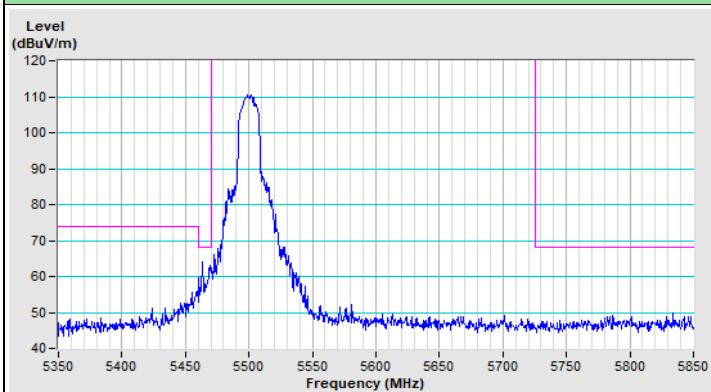

Horizontal (Peak)

Vertical (Peak)

20 MHz Preamble 802.11ax (RU106) Channel 157

Horizontal (Peak)

Vertical (Peak)

20 MHz Preamble 802.11ax (RU106) Channel 165

Plot of Band Edge Mode C

802.11a Channel 36

802.11a Channel 64

Horizontal (Peak)

Horizontal (Average)

Vertical (Peak)

Vertical (Average)

802.11a Channel 100

Horizontal (Peak)

Horizontal (Average)

Vertical (Peak)

Vertical (Average)

802.11a Channel 149

Horizontal (Peak)

Vertical (Peak)

802.11a Channel 157

Horizontal (Peak)

Vertical (Peak)