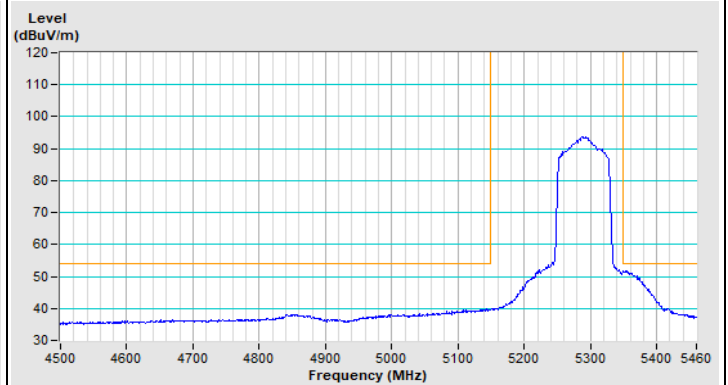

Vertical (Peak)

Vertical (Average)

802.11ax (HE40) Channel 151

Horizontal (Peak)

Vertical (Peak)

802.11ax (HE40) Channel 159

Horizontal (Peak)

Vertical (Peak)

802.11ax (HE80) Channel 42

Horizontal (Peak)

Horizontal (Average)

Vertical (Peak)

Vertical (Average)

802.11ax (HE80) Channel 58

Horizontal (Peak)

Horizontal (Average)

Vertical (Peak)

Vertical (Average)

802.11ax (HE80) Channel 106

Horizontal (Peak)

Horizontal (Average)

Vertical (Peak)

Vertical (Average)

802.11ax (HE80) Channel 155