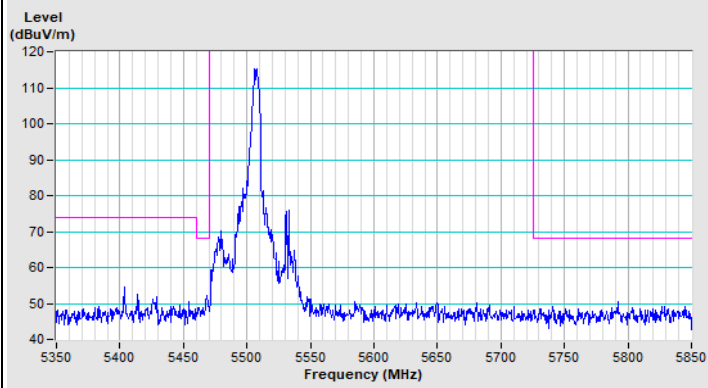

Horizontal (Peak)

Horizontal (Average)

Vertical (Peak)

Vertical (Average)

20 MHz Preamble 802.11ax (RU52) Channel 100

Horizontal (Peak)

Horizontal (Average)

Vertical (Peak)

Vertical (Average)

20 MHz Preamble 802.11ax (RU52) Channel 149

Horizontal (Peak)

Vertical (Peak)

20 MHz Preamble 802.11ax (RU52) Channel 157

Horizontal (Peak)

Vertical (Peak)

20 MHz Preamble 802.11ax (RU52) Channel 165