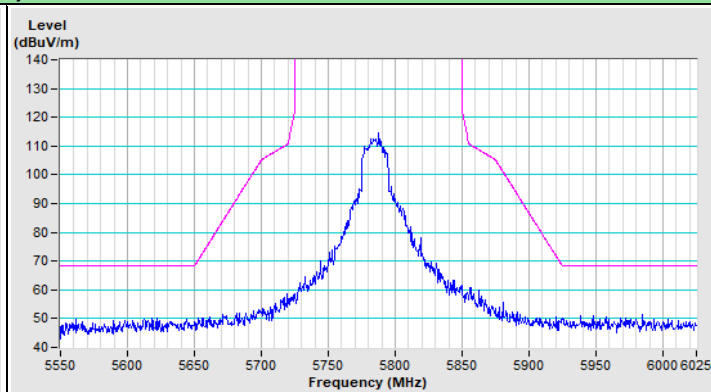

Horizontal (Average)

Vertical (Peak)

Vertical (Average)

802.11ax (HE20) Channel 100

Horizontal (Peak)

Horizontal (Average)

Vertical (Peak)

Vertical (Average)

802.11ax (HE20) Channel 149

Horizontal (Peak)

Vertical (Peak)

802.11ax (HE20) Channel 157

Horizontal (Peak)

Vertical (Peak)

802.11ax (HE20) Channel 165

Horizontal (Peak)

Vertical (Peak)

802.11ax (HE40) Channel 38

Horizontal (Peak)

Horizontal (Average)

Vertical (Peak)

Vertical (Average)

802.11ax (HE40) Channel 62

Horizontal (Peak)

Horizontal (Average)

Vertical (Peak)

Vertical (Average)

802.11ax (HE40) Channel 102

Horizontal (Peak)

Horizontal (Average)

Vertical (Peak)

Vertical (Average)