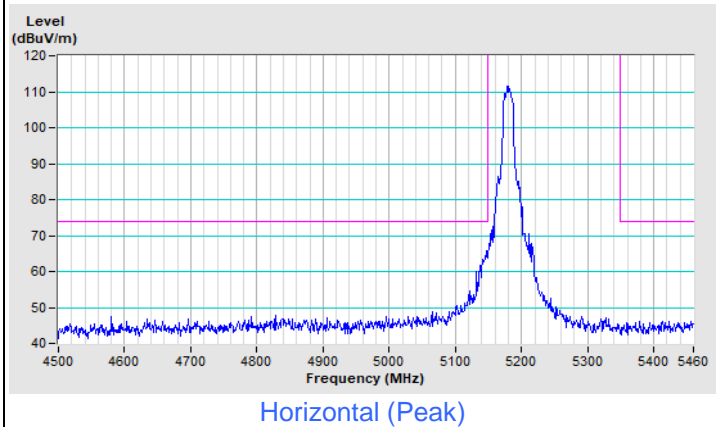

Horizontal (Peak)

Vertical (Peak)

20 MHz Preamble 802.11ax (RU106) Channel 157

Horizontal (Peak)

Vertical (Peak)

20 MHz Preamble 802.11ax (RU106) Channel 165

Plot of Band Edge Mode C

802.11a Channel 36

802.11a Channel 64

Horizontal (Peak)

Horizontal (Average)

Vertical (Peak)

Vertical (Average)

802.11a Channel 100

Horizontal (Peak)

Horizontal (Average)