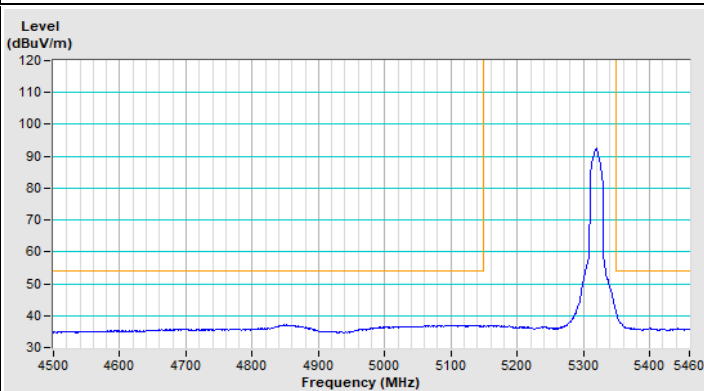

Horizontal (Peak)

Vertical (Peak)

20 MHz Preamble 802.11ax (RU106) Channel 157

Horizontal (Peak)

Vertical (Peak)

20 MHz Preamble 802.11ax (RU106) Channel 165

Plot of Band Edge Mode C

802.11a Channel 36

802.11a Channel 64

Horizontal (Peak)

Horizontal (Average)

Vertical (Peak)

Vertical (Average)

802.11a Channel 100

Horizontal (Peak)

Horizontal (Average)

Vertical (Peak)

Vertical (Average)

802.11a Channel 149

Horizontal (Peak)

Vertical (Peak)

802.11a Channel 157

Horizontal (Peak)

Vertical (Peak)