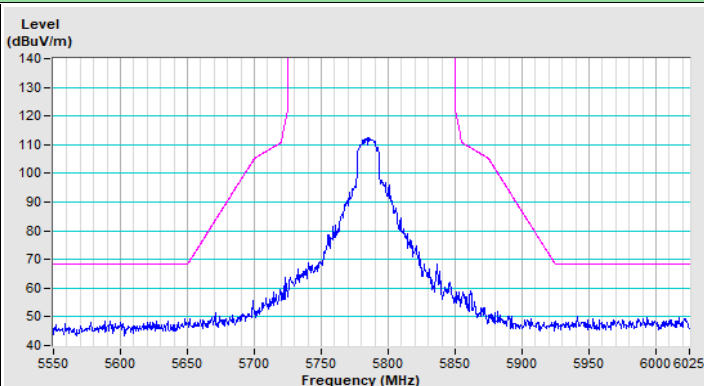

802.11a Channel 64

Horizontal (Peak)

Horizontal (Average)

Vertical (Peak)

Vertical (Average)

802.11a Channel 100

Horizontal (Peak)

Horizontal (Average)

Vertical (Peak)

Vertical (Average)

802.11a Channel 149

Horizontal (Peak)

Vertical (Peak)

802.11a Channel 157

Horizontal (Peak)

Vertical (Peak)

802.11a Channel 165

Horizontal (Peak)

Vertical (Peak)

802.11ax (HE20) Channel 36

Horizontal (Peak)

Horizontal (Average)

Vertical (Peak)

Vertical (Average)

802.11ax (HE20) Channel 64

Horizontal (Peak)

Horizontal (Average)

Vertical (Peak)

Vertical (Average)

802.11ax (HE20) Channel 100

Horizontal (Peak)

Horizontal (Average)