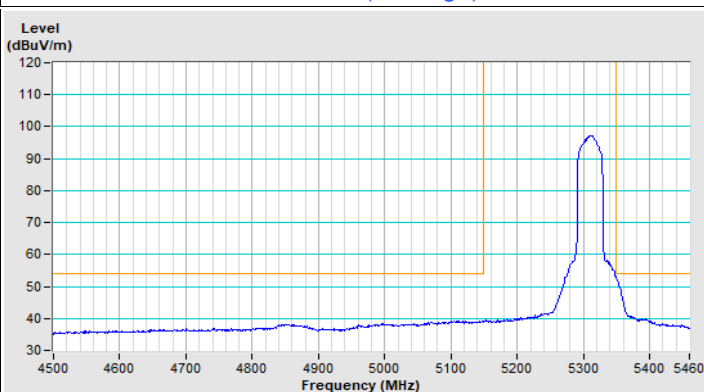

802.11ax (HE20) Channel 165

Horizontal (Peak)

Vertical (Peak)

802.11ax (HE40) Channel 38

Horizontal (Peak)

Horizontal (Average)

Vertical (Peak)

Vertical (Average)

802.11ax (HE40) Channel 62

Horizontal (Peak)

Horizontal (Average)

Vertical (Peak)

Vertical (Average)

802.11ax (HE40) Channel 102

Horizontal (Peak)

Horizontal (Average)

Vertical (Peak)

Vertical (Average)

802.11ax (HE40) Channel 151

Horizontal (Peak)

Vertical (Peak)

802.11ax (HE40) Channel 159

Horizontal (Peak)

Vertical (Peak)