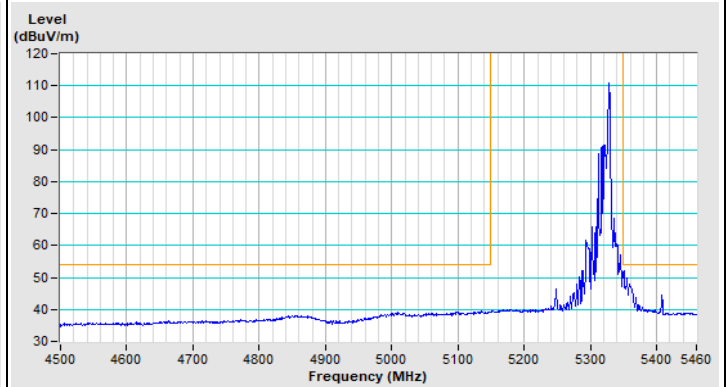

802.11ax (HE80) Channel 106

Horizontal (Peak)

Horizontal (Average)

Vertical (Peak)

Vertical (Average)

802.11ax (HE80) Channel 155

Horizontal (Peak)

Vertical (Peak)

20 MHz Preamble 802.11ax (RU26) Channel 36

Horizontal (Peak)

Horizontal (Average)

Vertical (Peak)

Vertical (Average)

20 MHz Preamble 802.11ax (RU26) Channel 64

Horizontal (Peak)

Horizontal (Average)

Vertical (Peak)

Vertical (Average)

20 MHz Preamble 802.11ax (RU26) Channel 100

Horizontal (Peak)

Horizontal (Average)

Vertical (Peak)

Vertical (Average)

20 MHz Preamble 802.11ax (RU26) Channel 149