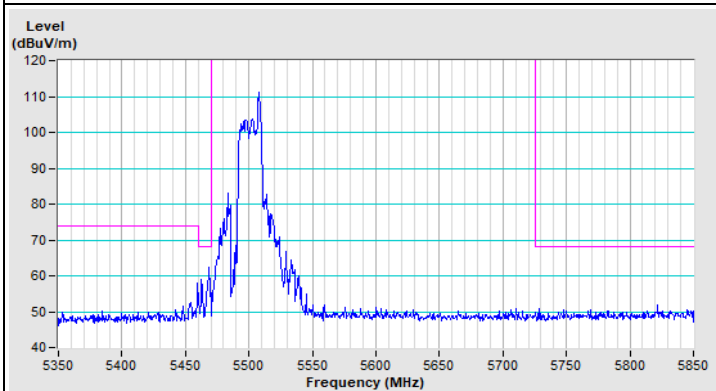

Horizontal (Peak)

Horizontal (Average)

Vertical (Peak)

Vertical (Average)

20 MHz Preamble 802.11ax (RU26) Channel 100

Horizontal (Peak)

Horizontal (Average)

Vertical (Peak)

Vertical (Average)

20 MHz Preamble 802.11ax (RU26) Channel 149

Horizontal (Peak)

Vertical (Peak)

20 MHz Preamble 802.11ax (RU26) Channel 157

Horizontal (Peak)

Vertical (Peak)

20 MHz Preamble 802.11ax (RU26) Channel 165