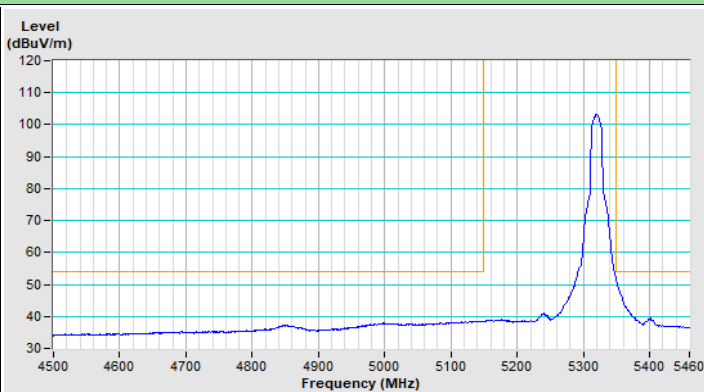

Vertical (Peak)

Vertical (Average)

20 MHz Preamble 802.11ax (RU106) Channel 100

Horizontal (Peak)

Horizontal (Average)

Vertical (Peak)

Vertical (Average)

20 MHz Preamble 802.11ax (RU106) Channel 149

Horizontal (Peak)

Vertical (Peak)

20 MHz Preamble 802.11ax (RU106) Channel 157

Horizontal (Peak)

Vertical (Peak)

20 MHz Preamble 802.11ax (RU106) Channel 165

Plot of Band Edge Mode C

802.11a Channel 36

802.11a Channel 64

Horizontal (Peak)

Horizontal (Average)

Vertical (Peak)

Vertical (Average)

802.11a Channel 100

Horizontal (Peak)

Horizontal (Average)

Vertical (Peak)

Vertical (Average)

802.11a Channel 149

Horizontal (Peak)

Vertical (Peak)

802.11a Channel 157

Horizontal (Peak)

Vertical (Peak)