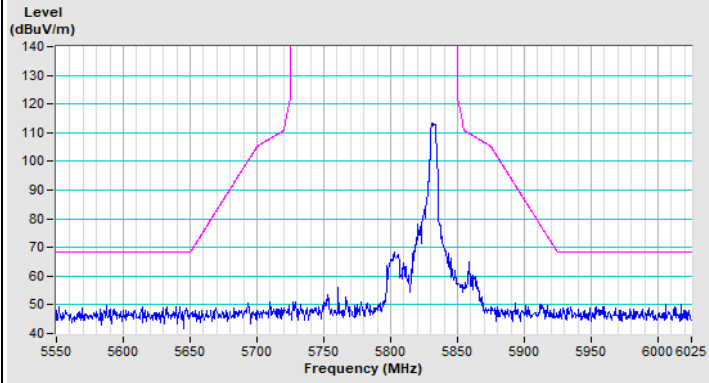

Vertical (Peak)

Vertical (Average)

20 MHz Preamble 802.11ax (RU52) Channel 100

Horizontal (Peak)

Horizontal (Average)

Vertical (Peak)

Vertical (Average)

20 MHz Preamble 802.11ax (RU52) Channel 149

Horizontal (Peak)

Vertical (Peak)

20 MHz Preamble 802.11ax (RU52) Channel 157

Horizontal (Peak)

Vertical (Peak)

20 MHz Preamble 802.11ax (RU52) Channel 165

Horizontal (Peak)

Vertical (Peak)

20 MHz Preamble 802.11ax (RU106) Channel 36

Horizontal (Peak)

Horizontal (Average)

Vertical (Peak)

Vertical (Average)

20 MHz Preamble 802.11ax (RU106) Channel 64

Horizontal (Peak)

Horizontal (Average)