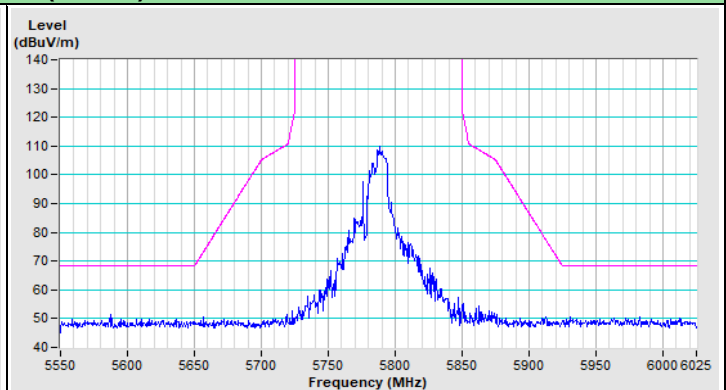

Vertical (Average)

20 MHz Preamble 802.11ax (RU106) Channel 149

Horizontal (Peak)

Vertical (Peak)

20 MHz Preamble 802.11ax (RU106) Channel 157

Horizontal (Peak)

Vertical (Peak)

20 MHz Preamble 802.11ax (RU106) Channel 165