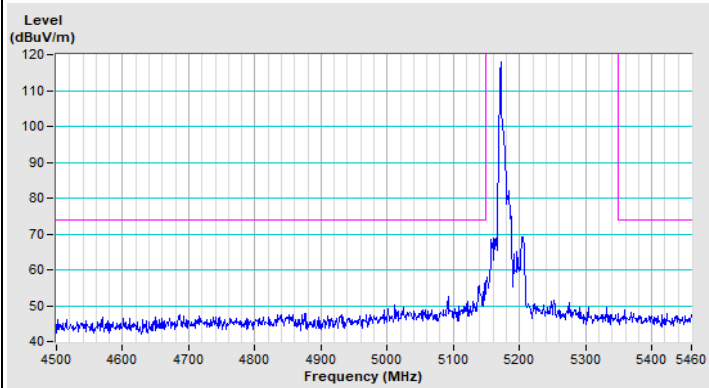

Horizontal (Average)

Vertical (Peak)

Vertical (Average)

802.11ax (HE80) Channel 58

Horizontal (Peak)

Horizontal (Average)

Vertical (Peak)

Vertical (Average)

802.11ax (HE80) Channel 106

Horizontal (Peak)

Horizontal (Average)

Vertical (Peak)

Vertical (Average)

802.11ax (HE80) Channel 155

Horizontal (Peak)

Vertical (Peak)

20 MHz Preamble 802.11ax (RU26) Channel 36

Horizontal (Peak)

Horizontal (Average)

Vertical (Peak)

Vertical (Average)

20 MHz Preamble 802.11ax (RU26) Channel 64

Horizontal (Peak)

Horizontal (Average)

Vertical (Peak)

Vertical (Average)

20 MHz Preamble 802.11ax (RU26) Channel 100

Horizontal (Peak)

Horizontal (Average)

Vertical (Peak)

Vertical (Average)

20 MHz Preamble 802.11ax (RU26) Channel 149