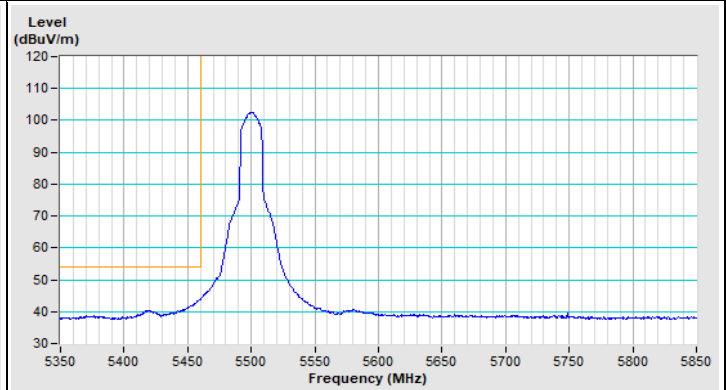

20 MHz Preamble 802.11ax (RU106) Channel 157

Horizontal (Peak)

Vertical (Peak)

20 MHz Preamble 802.11ax (RU106) Channel 165

Plot of Band Edge Mode B

802.11a Channel 36

802.11a Channel 64

Horizontal (Peak)

Horizontal (Average)

Vertical (Peak)

Vertical (Average)

802.11a Channel 100

Horizontal (Peak)

Horizontal (Average)

Vertical (Peak)

Vertical (Average)

802.11a Channel 149

Horizontal (Peak)

Vertical (Peak)

802.11a Channel 157

Horizontal (Peak)

Vertical (Peak)

802.11a Channel 165

Horizontal (Peak)

Vertical (Peak)

802.11ax (HE20) Channel 36

Horizontal (Peak)

Horizontal (Average)

Vertical (Peak)

Vertical (Average)

802.11ax (HE20) Channel 64

Horizontal (Peak)