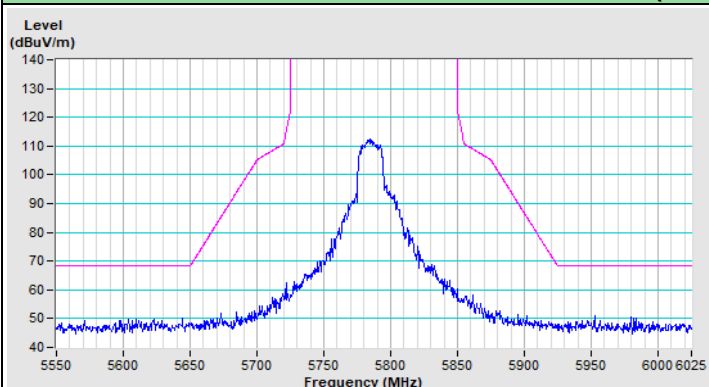

802.11ax (HE20) Channel 64

Horizontal (Peak)

Horizontal (Average)

Vertical (Peak)

Vertical (Average)

802.11ax (HE20) Channel 100

Horizontal (Peak)

Horizontal (Average)

Vertical (Peak)

Vertical (Average)

802.11ax (HE20) Channel 149

Horizontal (Peak)

Vertical (Peak)

802.11ax (HE20) Channel 157

Horizontal (Peak)

Vertical (Peak)

802.11ax (HE20) Channel 165

Horizontal (Peak)

Vertical (Peak)

802.11ax (HE40) Channel 38

Horizontal (Peak)

Horizontal (Average)

Vertical (Peak)

Vertical (Average)