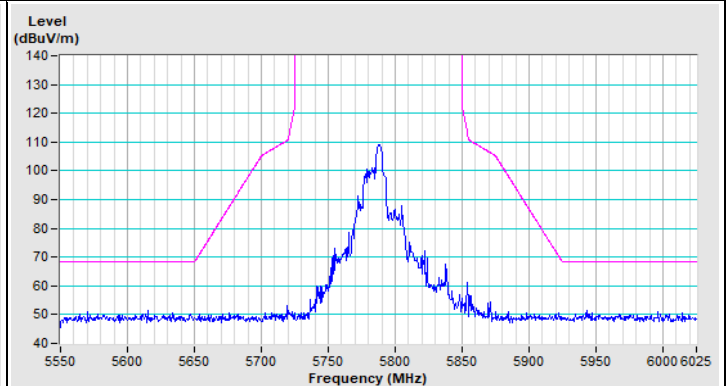

Vertical (Average)

20 MHz Preamble 802.11ax (RU52) Channel 149

Horizontal (Peak)

Vertical (Peak)

20 MHz Preamble 802.11ax (RU52) Channel 157

Horizontal (Peak)

Vertical (Peak)

20 MHz Preamble 802.11ax (RU52) Channel 165