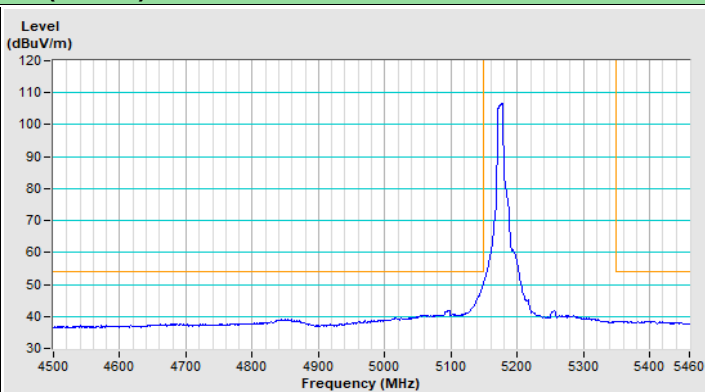

Vertical (Average)

20 MHz Preamble 802.11ax (RU52) Channel 149

Horizontal (Peak)

Vertical (Peak)

20 MHz Preamble 802.11ax (RU52) Channel 157

Horizontal (Peak)

Vertical (Peak)

20 MHz Preamble 802.11ax (RU52) Channel 165

Horizontal (Peak)

Vertical (Peak)

20 MHz Preamble 802.11ax (RU106) Channel 36

Horizontal (Peak)

Horizontal (Average)

Vertical (Peak)

Vertical (Average)

20 MHz Preamble 802.11ax (RU106) Channel 64