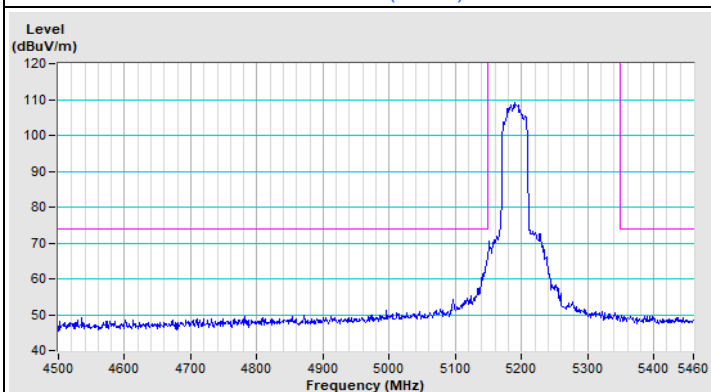

Vertical (Peak)

Vertical (Average)

802.11ax (HE20) Channel 149

Horizontal (Peak)

Vertical (Peak)

802.11ax (HE20) Channel 157

Horizontal (Peak)

Vertical (Peak)

802.11ax (HE20) Channel 165

Horizontal (Peak)

Vertical (Peak)

802.11ax (HE40) Channel 38

Horizontal (Peak)

Horizontal (Average)

Vertical (Peak)

Vertical (Average)

802.11ax (HE40) Channel 62

Horizontal (Peak)

Horizontal (Average)

Vertical (Peak)

Vertical (Average)

802.11ax (HE40) Channel 102

Horizontal (Peak)

Horizontal (Average)