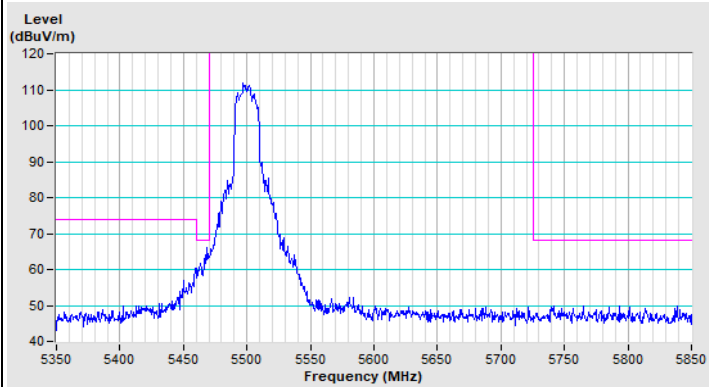

802.11a Channel 165

Horizontal (Peak)

Vertical (Peak)

802.11ax (HE20) Channel 36

Horizontal (Peak)

Horizontal (Average)

Vertical (Peak)

Vertical (Average)

802.11ax (HE20) Channel 64

Horizontal (Peak)

Horizontal (Average)

Vertical (Peak)

Vertical (Average)

802.11ax (HE20) Channel 100

Horizontal (Peak)

Horizontal (Average)

Vertical (Peak)

Vertical (Average)

802.11ax (HE20) Channel 149

Horizontal (Peak)

Vertical (Peak)

802.11ax (HE20) Channel 157

Horizontal (Peak)

Vertical (Peak)