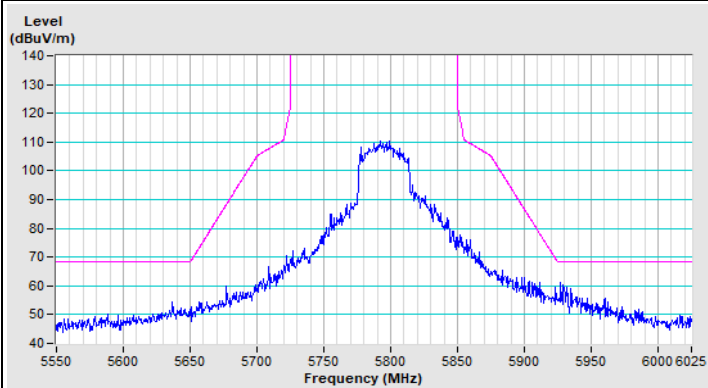

802.11ax (HE40) Channel 62

Horizontal (Peak)

Horizontal (Average)

Vertical (Peak)

Vertical (Average)

802.11ax (HE40) Channel 102

Horizontal (Peak)

Horizontal (Average)

Vertical (Peak)

Vertical (Average)

802.11ax (HE40) Channel 151

Horizontal (Peak)

Vertical (Peak)

802.11ax (HE40) Channel 159

Horizontal (Peak)

Vertical (Peak)

802.11ax (HE80) Channel 42

Horizontal (Peak)

Horizontal (Average)

Vertical (Peak)

Vertical (Average)

802.11ax (HE80) Channel 58

Horizontal (Peak)

Horizontal (Average)