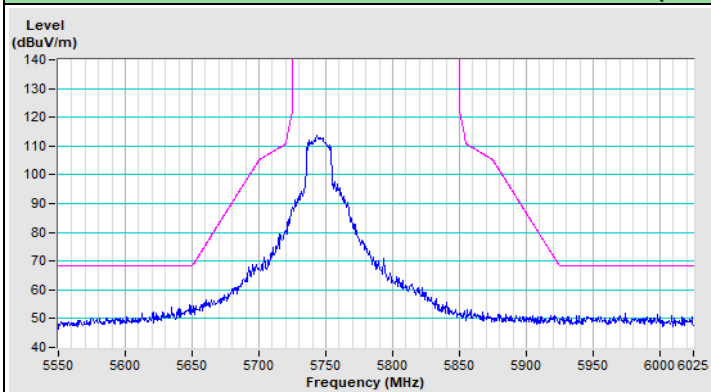

Vertical (Peak)

802.11ax (HE20) Channel 36

Horizontal (Peak)

Horizontal (Average)

Vertical (Peak)

Vertical (Average)

802.11ax (HE20) Channel 64

Horizontal (Peak)

Horizontal (Average)

Vertical (Peak)

Vertical (Average)

802.11ax (HE20) Channel 100

Horizontal (Peak)

Horizontal (Average)

Vertical (Peak)

Vertical (Average)

802.11ax (HE20) Channel 149

Horizontal (Peak)

Vertical (Peak)

802.11ax (HE20) Channel 157

Horizontal (Peak)

Vertical (Peak)

802.11ax (HE20) Channel 165

Horizontal (Peak)

Vertical (Peak)

802.11ax (HE40) Channel 38

Horizontal (Peak)

Horizontal (Average)

Vertical (Peak)

Vertical (Average)

802.11ax (HE40) Channel 62

Horizontal (Peak)