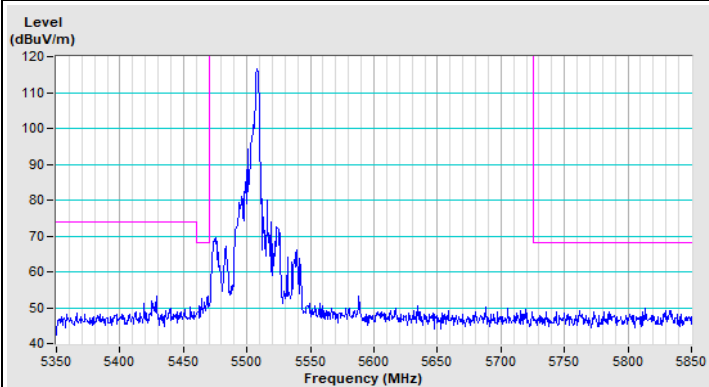

20 MHz Preamble 802.11ax (RU26) Channel 36

Horizontal (Peak)

Horizontal (Average)

Vertical (Peak)

Vertical (Average)

20 MHz Preamble 802.11ax (RU26) Channel 64

Horizontal (Peak)

Horizontal (Average)

Vertical (Peak)

Vertical (Average)

20 MHz Preamble 802.11ax (RU26) Channel 100

Horizontal (Peak)

Horizontal (Average)

Vertical (Peak)

Vertical (Average)

20 MHz Preamble 802.11ax (RU26) Channel 149

Horizontal (Peak)

Vertical (Peak)

20 MHz Preamble 802.11ax (RU26) Channel 157

Horizontal (Peak)

Vertical (Peak)

20 MHz Preamble 802.11ax (RU26) Channel 165

Horizontal (Peak)

Vertical (Peak)