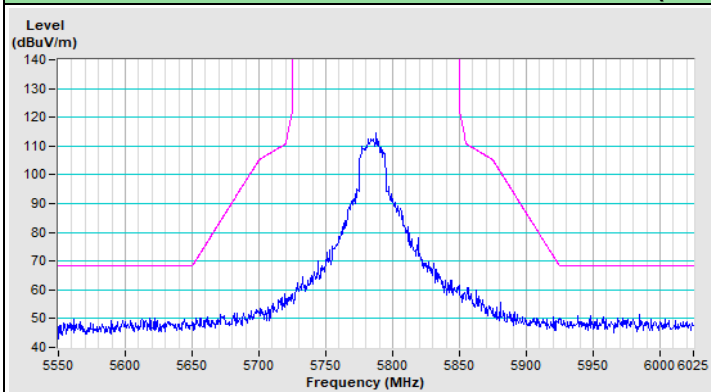

Horizontal (Average)

Vertical (Peak)

Vertical (Average)

802.11ax (HE20) Channel 100

Horizontal (Peak)

Horizontal (Average)

Vertical (Peak)

Vertical (Average)

802.11ax (HE20) Channel 149

Horizontal (Peak)

Vertical (Peak)

802.11ax (HE20) Channel 157

Horizontal (Peak)

Vertical (Peak)

802.11ax (HE20) Channel 165

Horizontal (Peak)

Vertical (Peak)

802.11ax (HE40) Channel 38

Horizontal (Peak)

Horizontal (Average)

Vertical (Peak)

Vertical (Average)

802.11ax (HE40) Channel 62

Horizontal (Peak)

Horizontal (Average)

Vertical (Peak)

Vertical (Average)

802.11ax (HE40) Channel 102

Horizontal (Peak)

Horizontal (Average)

Vertical (Peak)

Vertical (Average)