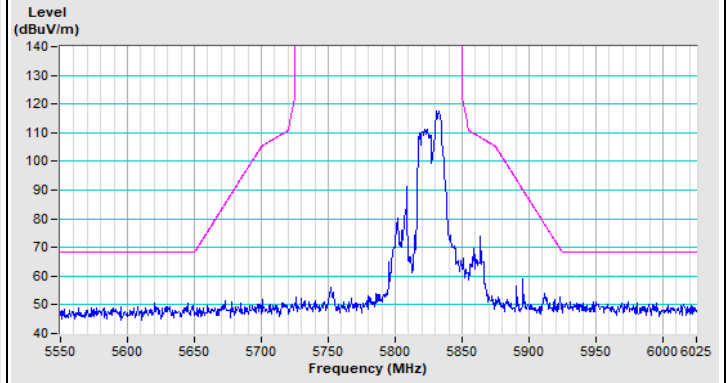

Vertical (Peak)

Vertical (Average)

20 MHz Preamble 802.11ax (RU52) Channel 100

Horizontal (Peak)

Horizontal (Average)

Vertical (Peak)

Vertical (Average)

20 MHz Preamble 802.11ax (RU52) Channel 149

Horizontal (Peak)

Vertical (Peak)

20 MHz Preamble 802.11ax (RU52) Channel 157

Horizontal (Peak)

Vertical (Peak)

20 MHz Preamble 802.11ax (RU52) Channel 165

Horizontal (Peak)

Vertical (Peak)

20 MHz Preamble 802.11ax (RU106) Channel 36

Horizontal (Peak)

Horizontal (Average)

Vertical (Peak)

Vertical (Average)

20 MHz Preamble 802.11ax (RU106) Channel 64

Horizontal (Peak)

Horizontal (Average)