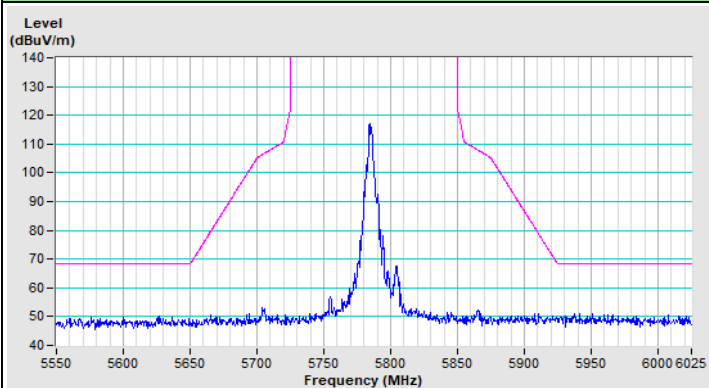

20 MHz Preamble 802.11ax (RU26) Channel 36

Horizontal (Peak)

Horizontal (Average)

Vertical (Peak)

Vertical (Average)

20 MHz Preamble 802.11ax (RU26) Channel 64

Horizontal (Peak)

Horizontal (Average)

Vertical (Peak)

Vertical (Average)

20 MHz Preamble 802.11ax (RU26) Channel 100

Horizontal (Peak)

Horizontal (Average)

Vertical (Peak)

Vertical (Average)

20 MHz Preamble 802.11ax (RU26) Channel 149

Horizontal (Peak)

Vertical (Peak)

20 MHz Preamble 802.11ax (RU26) Channel 157

Horizontal (Peak)

Vertical (Peak)

20 MHz Preamble 802.11ax (RU26) Channel 165

Horizontal (Peak)

Vertical (Peak)