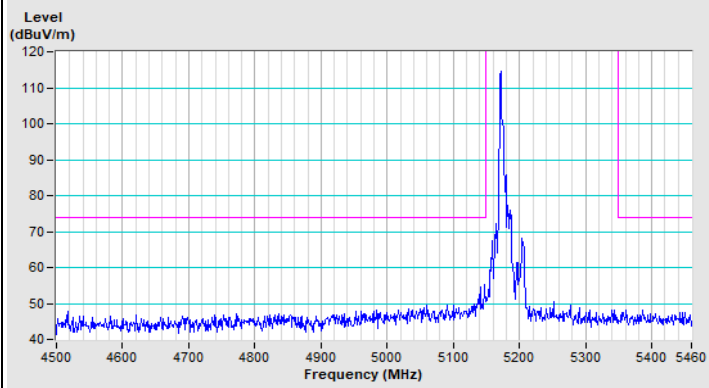

Horizontal (Average)

Vertical (Peak)

Vertical (Average)

802.11ax (HE80) Channel 58

Horizontal (Peak)

Horizontal (Average)

Vertical (Peak)

Vertical (Average)

802.11ax (HE80) Channel 106

Horizontal (Peak)

Horizontal (Average)

Vertical (Peak)

Vertical (Average)

802.11ax (HE80) Channel 155

Horizontal (Peak)

Vertical (Peak)

20 MHz Preamble 802.11ax (RU26) Channel 36

Horizontal (Peak)

Horizontal (Average)

Vertical (Peak)

Vertical (Average)

20 MHz Preamble 802.11ax (RU26) Channel 64

Horizontal (Peak)

Horizontal (Average)

Vertical (Peak)

Vertical (Average)

20 MHz Preamble 802.11ax (RU26) Channel 100

Horizontal (Peak)

Horizontal (Average)

Vertical (Peak)

Vertical (Average)

20 MHz Preamble 802.11ax (RU26) Channel 149