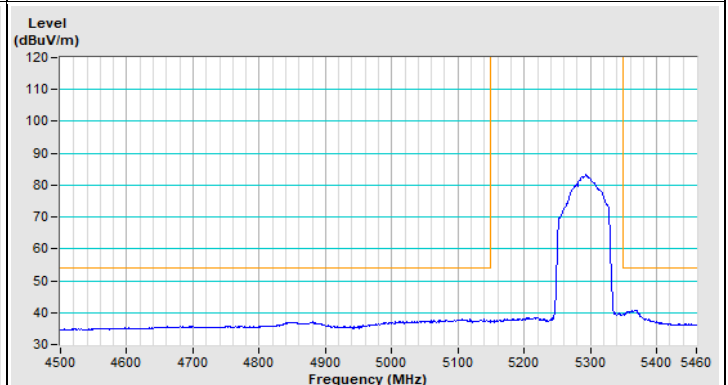

Vertical (Peak)

Vertical (Average)

802.11ax (HE40) Channel 151

Horizontal (Peak)

Vertical (Peak)

802.11ax (HE40) Channel 159

Horizontal (Peak)

Vertical (Peak)

802.11ax (HE80) Channel 42

Horizontal (Peak)

Horizontal (Average)

Vertical (Peak)

Vertical (Average)

802.11ax (HE80) Channel 58

Horizontal (Peak)

Horizontal (Average)

Vertical (Peak)

Vertical (Average)

802.11ax (HE80) Channel 106

Horizontal (Peak)

Horizontal (Average)

Vertical (Peak)

Vertical (Average)

802.11ax (HE80) Channel 155