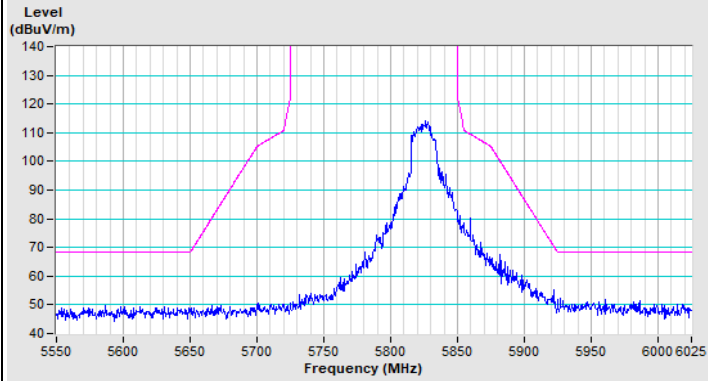

Horizontal (Average)

Vertical (Peak)

Vertical (Average)

802.11ax (HE20) Channel 100

Horizontal (Peak)

Horizontal (Average)

Vertical (Peak)

Vertical (Average)

802.11ax (HE20) Channel 149

Horizontal (Peak)

Vertical (Peak)

802.11ax (HE20) Channel 157

Horizontal (Peak)

Vertical (Peak)

802.11ax (HE20) Channel 165

Horizontal (Peak)

Vertical (Peak)

802.11ax (HE40) Channel 38

Horizontal (Peak)

Horizontal (Average)

Vertical (Peak)

Vertical (Average)

802.11ax (HE40) Channel 62

Horizontal (Peak)