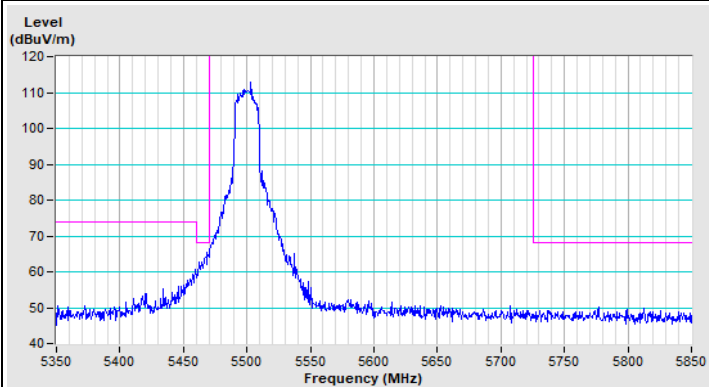

802.11a Channel 165

Horizontal (Peak)

Vertical (Peak)

802.11ax (HE20) Channel 36

Horizontal (Peak)

Horizontal (Average)

Vertical (Peak)

Vertical (Average)

802.11ax (HE20) Channel 64

Horizontal (Peak)

Horizontal (Average)

Vertical (Peak)

Vertical (Average)

802.11ax (HE20) Channel 100

Horizontal (Peak)

Horizontal (Average)

Vertical (Peak)

Vertical (Average)

802.11ax (HE20) Channel 149

Horizontal (Peak)

Vertical (Peak)

802.11ax (HE20) Channel 157

Horizontal (Peak)

Vertical (Peak)