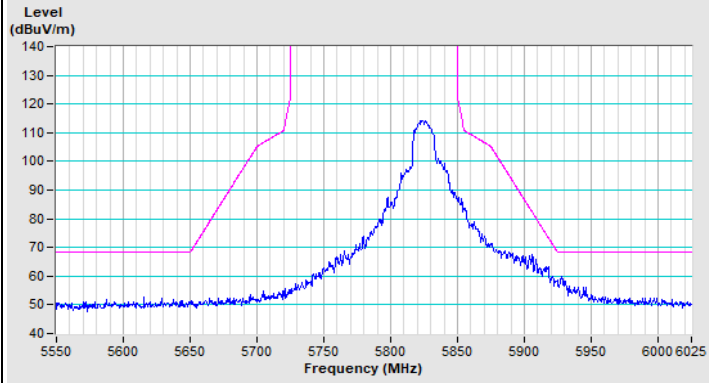

Horizontal (Average)

Vertical (Peak)

Vertical (Average)

802.11a Channel 100

Horizontal (Peak)

Horizontal (Average)

Vertical (Peak)

Vertical (Average)

802.11a Channel 149

Horizontal (Peak)

Vertical (Peak)

802.11a Channel 157

Horizontal (Peak)

Vertical (Peak)

802.11a Channel 165

Horizontal (Peak)

Vertical (Peak)

802.11ax (HE20) Channel 36

Horizontal (Peak)

Horizontal (Average)

Vertical (Peak)

Vertical (Average)

802.11ax (HE20) Channel 64

Horizontal (Peak)

Horizontal (Average)

Vertical (Peak)

Vertical (Average)

802.11ax (HE20) Channel 100

Horizontal (Peak)

Horizontal (Average)

Vertical (Peak)

Vertical (Average)