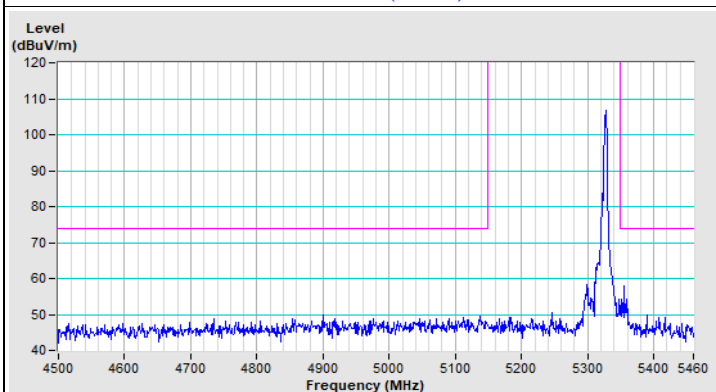

Vertical (Peak)