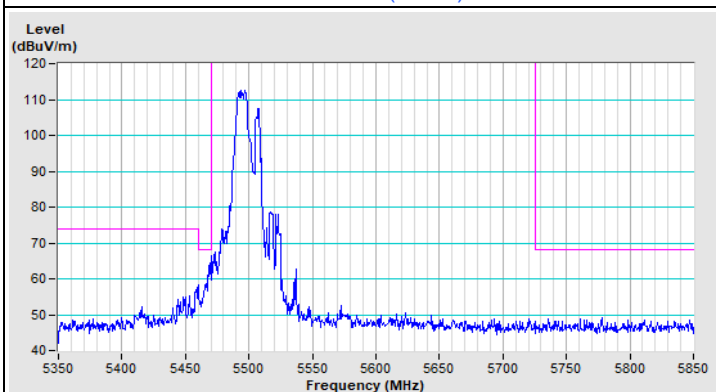

20 MHz Preamble 802.11ax (RU106) Channel 100

Horizontal (Peak)

Horizontal (Average)

Vertical (Peak)

Vertical (Average)

20 MHz Preamble 802.11ax (RU106) Channel 149

Horizontal (Peak)

Vertical (Peak)

20 MHz Preamble 802.11ax (RU106) Channel 157

Horizontal (Peak)

Vertical (Peak)

20 MHz Preamble 802.11ax (RU106) Channel 165

Plot of Band Edge Mode B

802.11a Channel 36

802.11a Channel 64

Horizontal (Peak)

Horizontal (Average)

Vertical (Peak)

Vertical (Average)

802.11a Channel 100

Horizontal (Peak)

Horizontal (Average)

Vertical (Peak)

Vertical (Average)