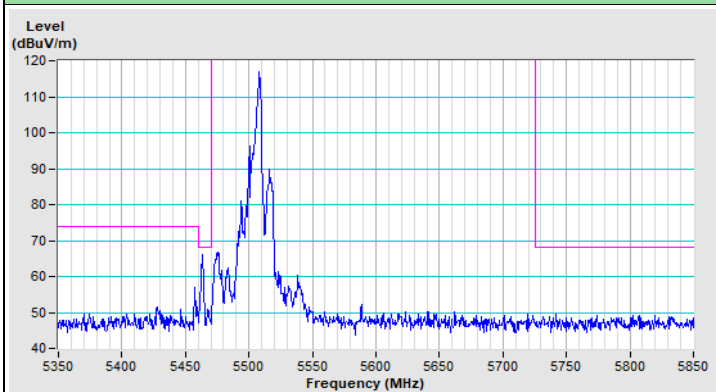

Horizontal (Peak)

Vertical (Peak)

20 MHz Preamble 802.11ax (RU26) Channel 36

Horizontal (Peak)

Horizontal (Average)

Vertical (Peak)

Vertical (Average)

20 MHz Preamble 802.11ax (RU26) Channel 64

Horizontal (Peak)

Horizontal (Average)

Vertical (Peak)

Vertical (Average)

20 MHz Preamble 802.11ax (RU26) Channel 100

Horizontal (Peak)

Horizontal (Average)

Vertical (Peak)

Vertical (Average)

20 MHz Preamble 802.11ax (RU26) Channel 149

Horizontal (Peak)

Vertical (Peak)

20 MHz Preamble 802.11ax (RU26) Channel 157

Horizontal (Peak)

Vertical (Peak)

20 MHz Preamble 802.11ax (RU26) Channel 165