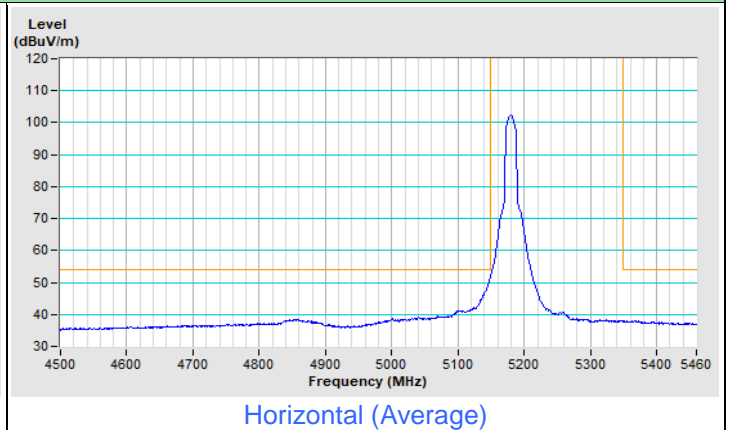

20 MHz Preamble 802.11ax (RU106) Channel 100

Horizontal (Peak)

Horizontal (Average)

Vertical (Peak)

Vertical (Average)

20 MHz Preamble 802.11ax (RU106) Channel 149

Horizontal (Peak)

Vertical (Peak)

20 MHz Preamble 802.11ax (RU106) Channel 157

Horizontal (Peak)

Vertical (Peak)

20 MHz Preamble 802.11ax (RU106) Channel 165

Plot of Band Edge Mode B

802.11a Channel 36

802.11a Channel 64

Horizontal (Peak)

Horizontal (Average)

Vertical (Peak)

Vertical (Average)

802.11a Channel 100

Horizontal (Peak)

Horizontal (Average)

Vertical (Peak)

Vertical (Average)