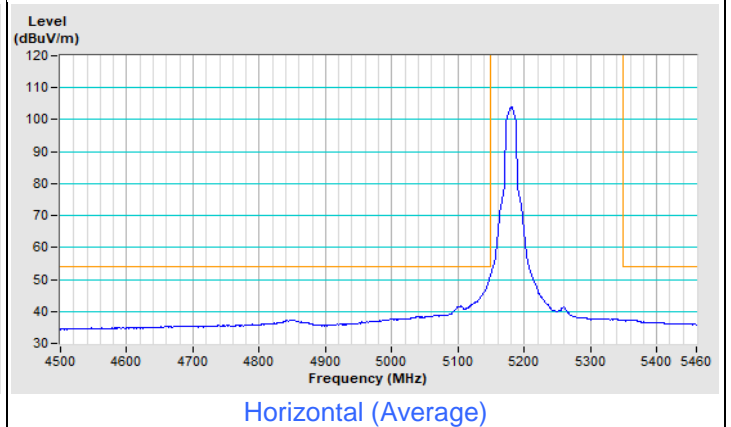

Vertical (Peak)

Vertical (Average)

20 MHz Preamble 802.11ax (RU106) Channel 100

Horizontal (Peak)

Horizontal (Average)

Vertical (Peak)

Vertical (Average)

20 MHz Preamble 802.11ax (RU106) Channel 149

Horizontal (Peak)

Vertical (Peak)

20 MHz Preamble 802.11ax (RU106) Channel 157

Horizontal (Peak)

Vertical (Peak)

20 MHz Preamble 802.11ax (RU106) Channel 165

Plot of Band Edge Mode C

802.11a Channel 36

802.11a Channel 64

Horizontal (Peak)

Horizontal (Average)

Vertical (Peak)

Vertical (Average)

802.11a Channel 100

Horizontal (Peak)

Horizontal (Average)