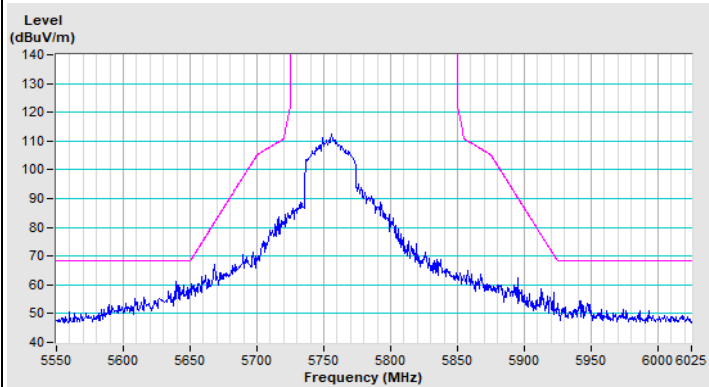

Vertical (Peak)

802.11ax (HE40) Channel 38

Horizontal (Peak)

Horizontal (Average)

Vertical (Peak)

Vertical (Average)

802.11ax (HE40) Channel 62

Horizontal (Peak)

Horizontal (Average)

Vertical (Peak)

Vertical (Average)

802.11ax (HE40) Channel 102

Horizontal (Peak)

Horizontal (Average)

Vertical (Peak)

Vertical (Average)

802.11ax (HE40) Channel 151

Horizontal (Peak)

Vertical (Peak)

802.11ax (HE40) Channel 159

Horizontal (Peak)

Vertical (Peak)

802.11ax (HE80) Channel 42

Horizontal (Peak)

Horizontal (Average)

Vertical (Peak)

Vertical (Average)

802.11ax (HE80) Channel 58

Horizontal (Peak)

Horizontal (Average)

Vertical (Peak)

Vertical (Average)