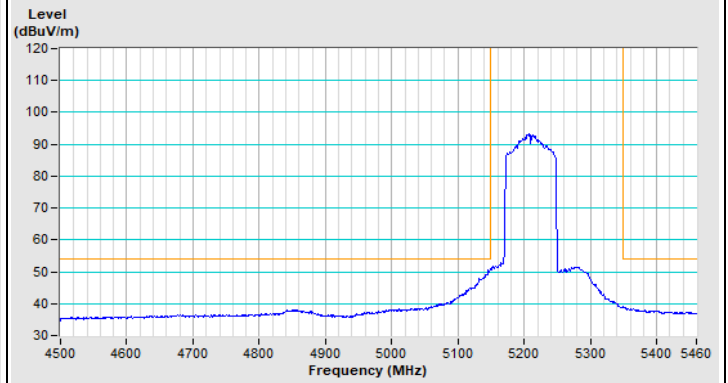

802.11ax (HE40) Channel 62

Horizontal (Peak)

Horizontal (Average)

Vertical (Peak)

Vertical (Average)

802.11ax (HE40) Channel 102

Horizontal (Peak)

Horizontal (Average)

Vertical (Peak)

Vertical (Average)

802.11ax (HE40) Channel 151

Horizontal (Peak)

Vertical (Peak)

802.11ax (HE40) Channel 159

Horizontal (Peak)

Vertical (Peak)

802.11ax (HE80) Channel 42

Horizontal (Peak)

Horizontal (Average)

Vertical (Peak)

Vertical (Average)

802.11ax (HE80) Channel 58

Horizontal (Peak)

Horizontal (Average)