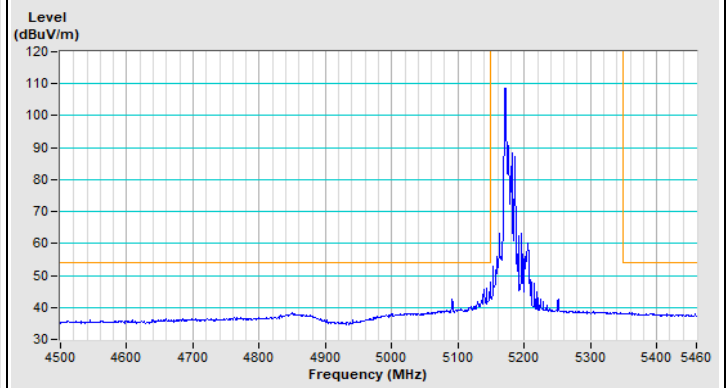

Horizontal (Average)

Vertical (Peak)

Vertical (Average)

802.11ax (HE80) Channel 58

Horizontal (Peak)

Horizontal (Average)

Vertical (Peak)

Vertical (Average)

802.11ax (HE80) Channel 106

Horizontal (Peak)

Horizontal (Average)

Vertical (Peak)

Vertical (Average)

802.11ax (HE80) Channel 155

Horizontal (Peak)

Vertical (Peak)

20 MHz Preamble 802.11ax (RU26) Channel 36

Horizontal (Peak)

Horizontal (Average)

Vertical (Peak)

Vertical (Average)

20 MHz Preamble 802.11ax (RU26) Channel 64

Horizontal (Peak)

Horizontal (Average)

Vertical (Peak)

Vertical (Average)

20 MHz Preamble 802.11ax (RU26) Channel 100

Horizontal (Peak)

Horizontal (Average)

Vertical (Peak)

Vertical (Average)

20 MHz Preamble 802.11ax (RU26) Channel 149