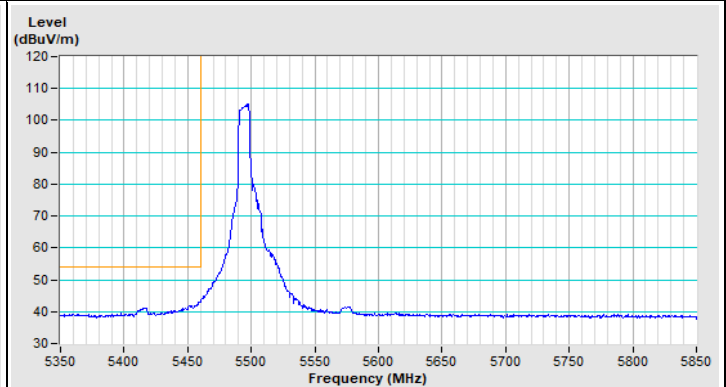

Vertical (Peak)

Vertical (Average)

20 MHz Preamble 802.11ax (RU106) Channel 100

Horizontal (Peak)

Horizontal (Average)

Vertical (Peak)

Vertical (Average)

20 MHz Preamble 802.11ax (RU106) Channel 149

Horizontal (Peak)

Vertical (Peak)

20 MHz Preamble 802.11ax (RU106) Channel 157

Horizontal (Peak)

Vertical (Peak)

20 MHz Preamble 802.11ax (RU106) Channel 165

Plot of Band Edge Mode C

802.11a Channel 36