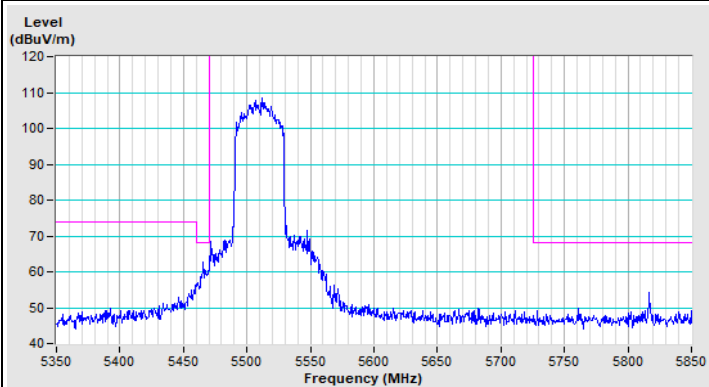

Vertical (Peak)

802.11ax (HE40) Channel 38

Horizontal (Peak)

Horizontal (Average)

Vertical (Peak)

Vertical (Average)

802.11ax (HE40) Channel 62

Horizontal (Peak)

Horizontal (Average)

Vertical (Peak)

Vertical (Average)

802.11ax (HE40) Channel 102

Horizontal (Peak)

Horizontal (Average)

Vertical (Peak)

Vertical (Average)

802.11ax (HE40) Channel 151

Horizontal (Peak)

Vertical (Peak)

802.11ax (HE40) Channel 159

Horizontal (Peak)

Vertical (Peak)

802.11ax (HE80) Channel 42

Horizontal (Peak)

Horizontal (Average)

Vertical (Peak)

Vertical (Average)

802.11ax (HE80) Channel 58

Horizontal (Peak)

Horizontal (Average)

Vertical (Peak)

Vertical (Average)