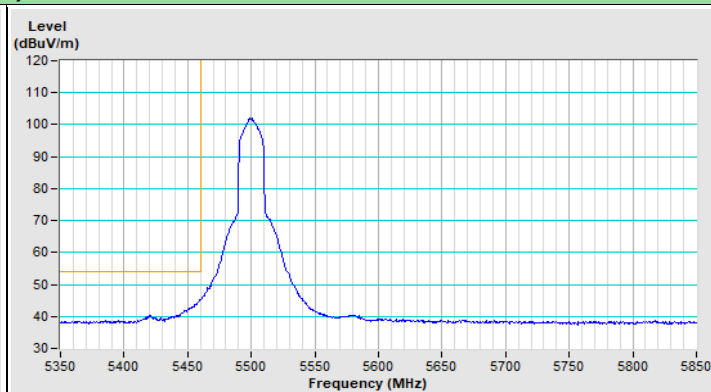

Vertical (Peak)

802.11ax (HE20) Channel 36

Horizontal (Peak)

Horizontal (Average)

Vertical (Peak)

Vertical (Average)

802.11ax (HE20) Channel 64

Horizontal (Peak)

Horizontal (Average)

Vertical (Peak)

Vertical (Average)

802.11ax (HE20) Channel 100

Horizontal (Peak)

Horizontal (Average)

Vertical (Peak)

Vertical (Average)

802.11ax (HE20) Channel 149

Horizontal (Peak)

Vertical (Peak)

802.11ax (HE20) Channel 157

Horizontal (Peak)

Vertical (Peak)

802.11ax (HE20) Channel 165

Horizontal (Peak)

Vertical (Peak)

802.11ax (HE40) Channel 38

Horizontal (Peak)

Horizontal (Average)

Vertical (Peak)

Vertical (Average)

802.11ax (HE40) Channel 62

Horizontal (Peak)