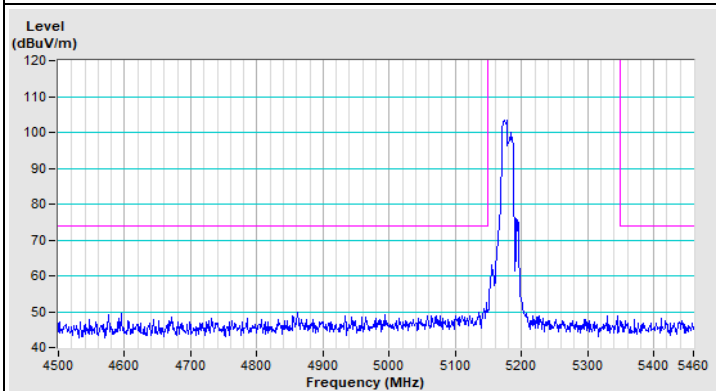

Vertical (Average)

20 MHz Preamble 802.11ax (RU52) Channel 149

Horizontal (Peak)

Vertical (Peak)

20 MHz Preamble 802.11ax (RU52) Channel 157

Horizontal (Peak)

Vertical (Peak)

20 MHz Preamble 802.11ax (RU52) Channel 165

Horizontal (Peak)

Vertical (Peak)

20 MHz Preamble 802.11ax (RU106) Channel 36

Horizontal (Peak)

Horizontal (Average)

Vertical (Peak)

Vertical (Average)

20 MHz Preamble 802.11ax (RU106) Channel 64