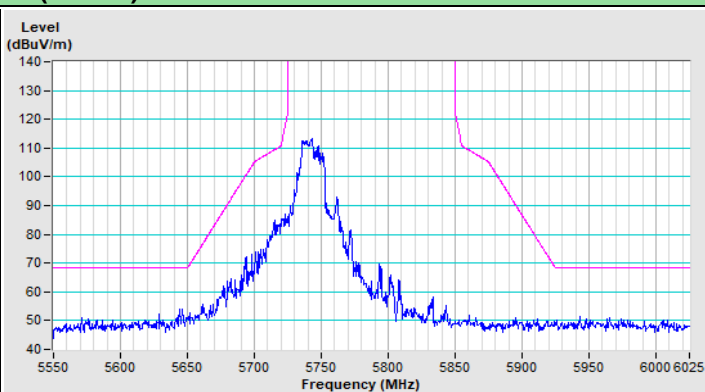

20 MHz Preamble 802.11ax (RU106) Channel 100

Horizontal (Peak)

Horizontal (Average)

Vertical (Peak)

Vertical (Average)

20 MHz Preamble 802.11ax (RU106) Channel 149

Horizontal (Peak)

Vertical (Peak)

20 MHz Preamble 802.11ax (RU106) Channel 157

Horizontal (Peak)

Vertical (Peak)

20 MHz Preamble 802.11ax (RU106) Channel 165

Plot of Band Edge Mode B

802.11a Channel 36

802.11a Channel 64

Horizontal (Peak)

Horizontal (Average)

Vertical (Peak)

Vertical (Average)

802.11a Channel 100

Horizontal (Peak)

Horizontal (Average)

Vertical (Peak)

Vertical (Average)