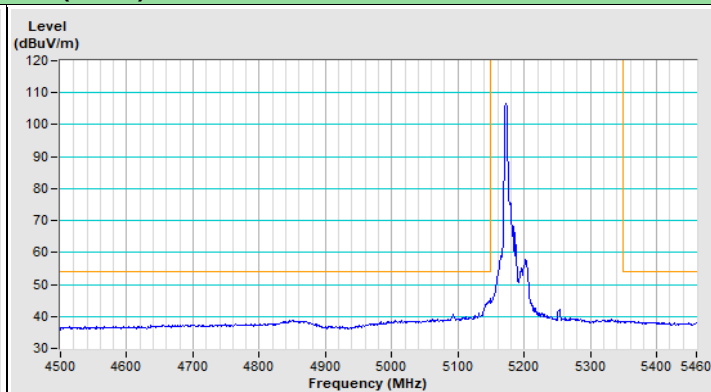

Vertical (Peak)

Vertical (Average)

20 MHz Preamble 802.11ax (RU26) Channel 100

Horizontal (Peak)

Horizontal (Average)

Vertical (Peak)

Vertical (Average)

20 MHz Preamble 802.11ax (RU26) Channel 149

Horizontal (Peak)

Vertical (Peak)

20 MHz Preamble 802.11ax (RU26) Channel 157

Horizontal (Peak)

Vertical (Peak)

20 MHz Preamble 802.11ax (RU26) Channel 165

Horizontal (Peak)

Vertical (Peak)

20 MHz Preamble 802.11ax (RU52) Channel 36

Horizontal (Peak)

Horizontal (Average)

Vertical (Peak)

Vertical (Average)

20 MHz Preamble 802.11ax (RU52) Channel 64

Horizontal (Peak)

Horizontal (Average)

Vertical (Peak)

Vertical (Average)

20 MHz Preamble 802.11ax (RU52) Channel 100

Horizontal (Peak)

Horizontal (Average)

Vertical (Peak)

Vertical (Average)

20 MHz Preamble 802.11ax (RU52) Channel 149