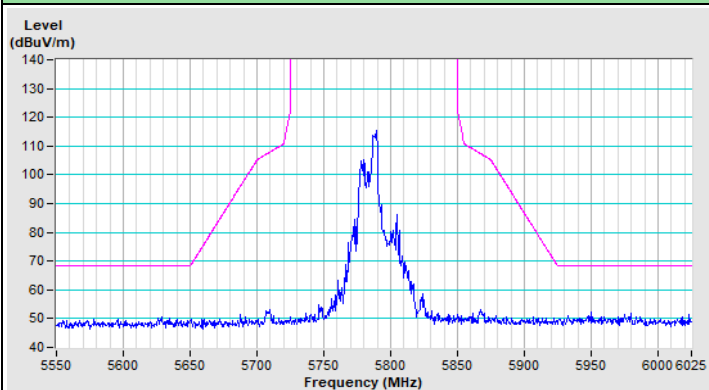

20 MHz Preamble 802.11ax (RU52) Channel 36

Horizontal (Peak)

Horizontal (Average)

Vertical (Peak)

Vertical (Average)

20 MHz Preamble 802.11ax (RU52) Channel 64

Horizontal (Peak)

Horizontal (Average)

Vertical (Peak)

Vertical (Average)

20 MHz Preamble 802.11ax (RU52) Channel 100

Horizontal (Peak)

Horizontal (Average)

Vertical (Peak)

Vertical (Average)

20 MHz Preamble 802.11ax (RU52) Channel 149

Horizontal (Peak)

Vertical (Peak)

20 MHz Preamble 802.11ax (RU52) Channel 157

Horizontal (Peak)

Vertical (Peak)

20 MHz Preamble 802.11ax (RU52) Channel 165

Horizontal (Peak)

Vertical (Peak)