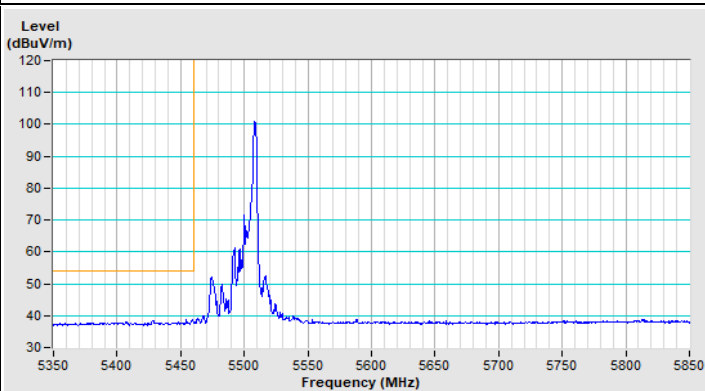

Horizontal (Peak)

Vertical (Peak)

20 MHz Preamble 802.11ax (RU26) Channel 36

Horizontal (Peak)

Horizontal (Average)

Vertical (Peak)

Vertical (Average)

20 MHz Preamble 802.11ax (RU26) Channel 64

Horizontal (Peak)

Horizontal (Average)

Vertical (Peak)

Vertical (Average)

20 MHz Preamble 802.11ax (RU26) Channel 100

Horizontal (Peak)

Horizontal (Average)

Vertical (Peak)

Vertical (Average)

20 MHz Preamble 802.11ax (RU26) Channel 149

Horizontal (Peak)

Vertical (Peak)

20 MHz Preamble 802.11ax (RU26) Channel 157

Horizontal (Peak)

Vertical (Peak)

20 MHz Preamble 802.11ax (RU26) Channel 165