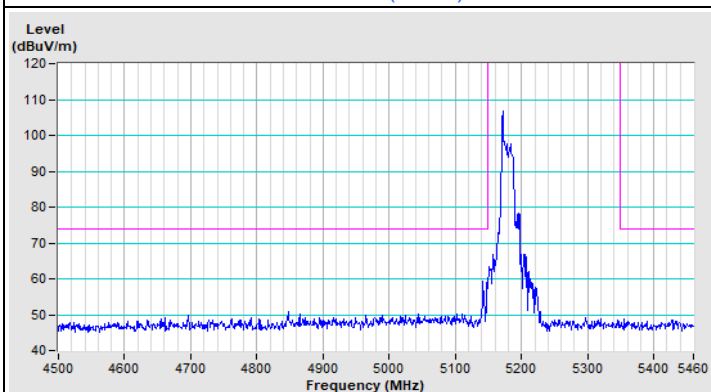

20 MHz Preamble 802.11ax (RU106) Channel 157

Horizontal (Peak)

Vertical (Peak)

20 MHz Preamble 802.11ax (RU106) Channel 165

Plot of Band Edge Mode B

802.11a Channel 36

802.11a Channel 64

Horizontal (Peak)

Vertical (Peak)

Vertical (Average)

802.11ax (HE80) Channel 106

Horizontal (Peak)

Horizontal (Average)

Vertical (Peak)

Vertical (Average)

802.11ax (HE80) Channel 155

Horizontal (Peak)

Vertical (Peak)

20 MHz Preamble 802.11ax (RU26) Channel 36

Horizontal (Peak)

Horizontal (Average)

Vertical (Peak)

Vertical (Average)

20 MHz Preamble 802.11ax (RU26) Channel 64

Horizontal (Peak)

Horizontal (Average)

Vertical (Peak)

Vertical (Average)

20 MHz Preamble 802.11ax (RU26) Channel 100

Horizontal (Peak)

Horizontal (Average)

Vertical (Peak)