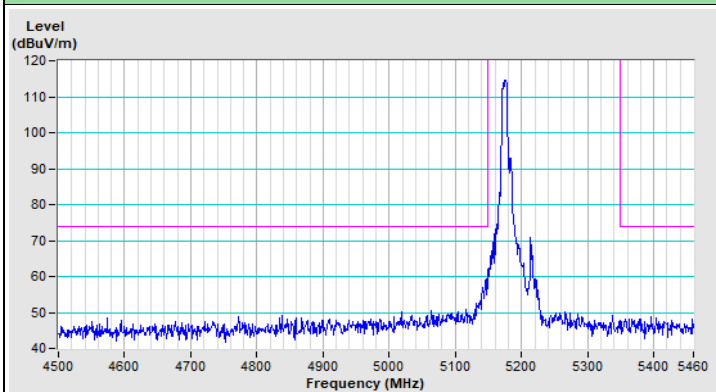

20 MHz Preamble 802.11ax (RU106) Channel 36

Horizontal (Peak)