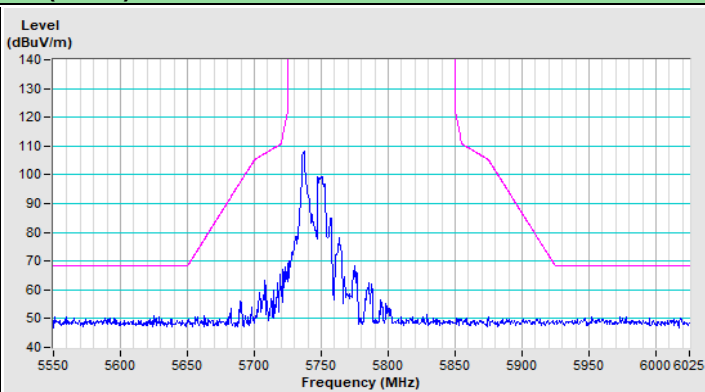

Horizontal (Peak)

Vertical (Peak)

20 MHz Preamble 802.11ax (RU26) Channel 36

Horizontal (Peak)

Horizontal (Average)

Vertical (Peak)

Vertical (Average)

20 MHz Preamble 802.11ax (RU26) Channel 64

Horizontal (Peak)

Horizontal (Average)

Vertical (Peak)

Vertical (Average)

20 MHz Preamble 802.11ax (RU26) Channel 100

Horizontal (Peak)

Horizontal (Average)

Vertical (Peak)

Vertical (Average)

20 MHz Preamble 802.11ax (RU26) Channel 149

Horizontal (Peak)

Vertical (Peak)

20 MHz Preamble 802.11ax (RU26) Channel 157

Horizontal (Peak)

Vertical (Peak)

20 MHz Preamble 802.11ax (RU26) Channel 165