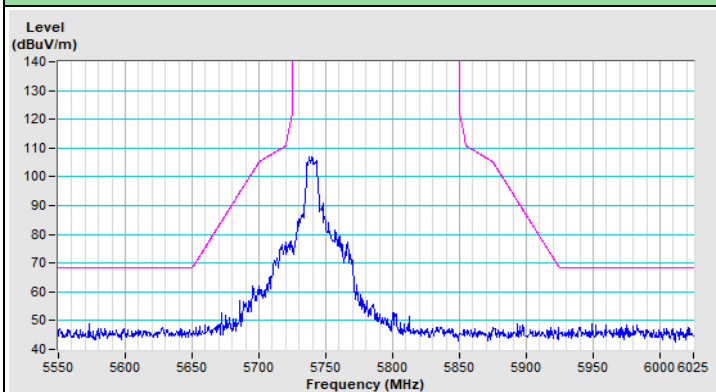

20 MHz Preamble 802.11ax (RU106) Channel 100

Horizontal (Peak)

Horizontal (Average)

Vertical (Peak)

Vertical (Average)

20 MHz Preamble 802.11ax (RU106) Channel 149

Horizontal (Peak)

Vertical (Peak)

20 MHz Preamble 802.11ax (RU106) Channel 157

Horizontal (Peak)

Vertical (Peak)

20 MHz Preamble 802.11ax (RU106) Channel 165

Plot of Band Edge Mode B

802.11a Channel 36

802.11a Channel 64

Horizontal (Peak)

Horizontal (Average)

Vertical (Peak)

Vertical (Average)

802.11a Channel 100

Horizontal (Peak)

Horizontal (Average)

Vertical (Peak)

Vertical (Average)