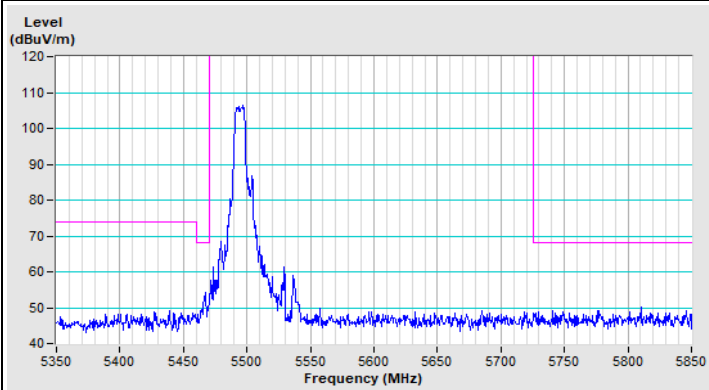

Horizontal (Peak)

Horizontal (Average)

Vertical (Peak)

Vertical (Average)

20 MHz Preamble 802.11ax (RU106) Channel 100

Horizontal (Peak)

Horizontal (Average)

Vertical (Peak)