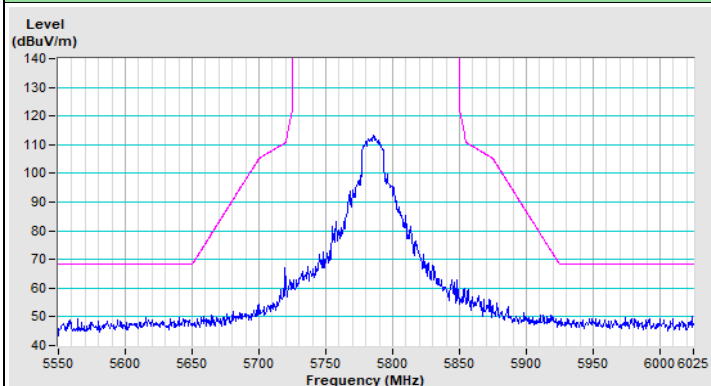

802.11a Channel 64

Horizontal (Peak)

Horizontal (Average)

Vertical (Peak)

Vertical (Average)

802.11a Channel 100

Horizontal (Peak)

Horizontal (Average)

Vertical (Peak)

Vertical (Average)

802.11a Channel 149

Horizontal (Peak)

Vertical (Peak)

802.11a Channel 157

Horizontal (Peak)

Vertical (Peak)

802.11a Channel 165

Horizontal (Peak)

Vertical (Peak)

802.11ax (HE20) Channel 36

Horizontal (Peak)

Horizontal (Average)

Vertical (Peak)

Vertical (Average)

802.11ax (HE20) Channel 64

Horizontal (Peak)

Horizontal (Average)

Vertical (Peak)

Vertical (Average)

802.11ax (HE20) Channel 100

Horizontal (Peak)

Horizontal (Average)