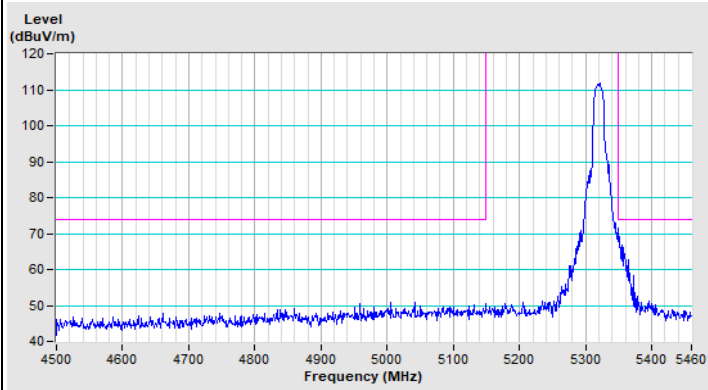

20 MHz Preamble 802.11ax (RU106) Channel 100

Horizontal (Peak)

Horizontal (Average)

Vertical (Peak)

Vertical (Average)

20 MHz Preamble 802.11ax (RU106) Channel 149

Horizontal (Peak)

Vertical (Peak)

20 MHz Preamble 802.11ax (RU106) Channel 157

Horizontal (Peak)

Vertical (Peak)

20 MHz Preamble 802.11ax (RU106) Channel 165

Plot of Band Edge Mode B

802.11a Channel 36

802.11a Channel 64

Horizontal (Peak)

Horizontal (Average)

Vertical (Peak)

Vertical (Average)

802.11a Channel 100

Horizontal (Peak)

Horizontal (Average)

Vertical (Peak)

Vertical (Average)