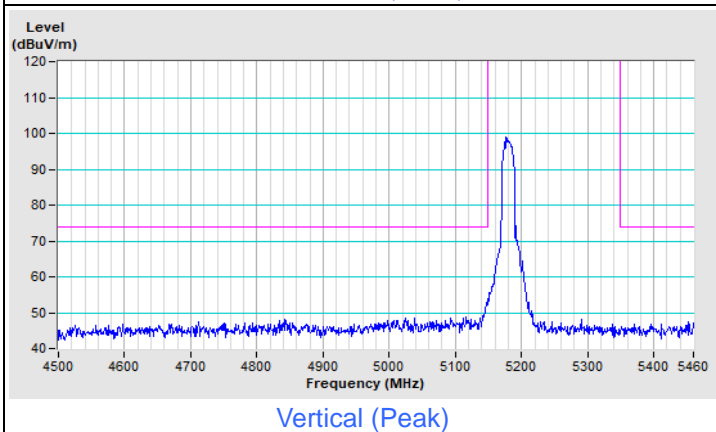

Vertical (Peak)

Vertical (Average)

20 MHz Preamble 802.11ax (RU106) Channel 100

Horizontal (Peak)

Horizontal (Average)

Vertical (Peak)

Vertical (Average)

20 MHz Preamble 802.11ax (RU106) Channel 149

Horizontal (Peak)

Vertical (Peak)

20 MHz Preamble 802.11ax (RU106) Channel 157

Horizontal (Peak)

Vertical (Peak)

20 MHz Preamble 802.11ax (RU106) Channel 165

Plot of Band Edge Mode C

802.11a Channel 36

802.11a Channel 64

Horizontal (Peak)

Horizontal (Average)

Vertical (Peak)

Vertical (Average)

802.11a Channel 100

Horizontal (Peak)

Horizontal (Average)