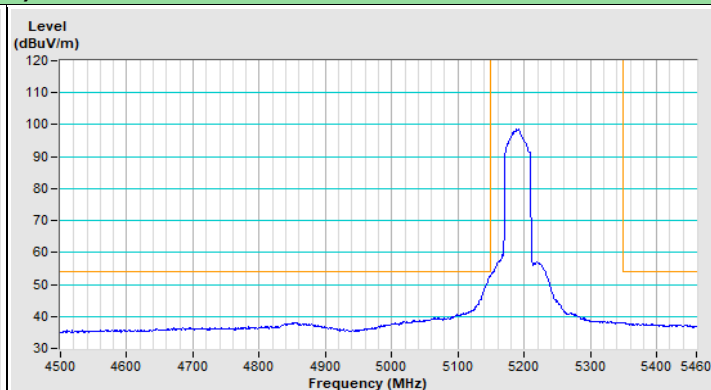

Horizontal (Average)

Vertical (Peak)

Vertical (Average)

802.11ax (HE20) Channel 100

Horizontal (Peak)

Horizontal (Average)

Vertical (Peak)

Vertical (Average)

802.11ax (HE20) Channel 149

Horizontal (Peak)

Vertical (Peak)

802.11ax (HE20) Channel 157

Horizontal (Peak)

Vertical (Peak)

802.11ax (HE20) Channel 165

Horizontal (Peak)

Vertical (Peak)

802.11ax (HE40) Channel 38

Horizontal (Peak)

Horizontal (Average)

Vertical (Peak)

Vertical (Average)

802.11ax (HE40) Channel 62

Horizontal (Peak)

Horizontal (Average)

Vertical (Peak)

Vertical (Average)

802.11ax (HE40) Channel 102

Horizontal (Peak)

Horizontal (Average)

Vertical (Peak)

Vertical (Average)