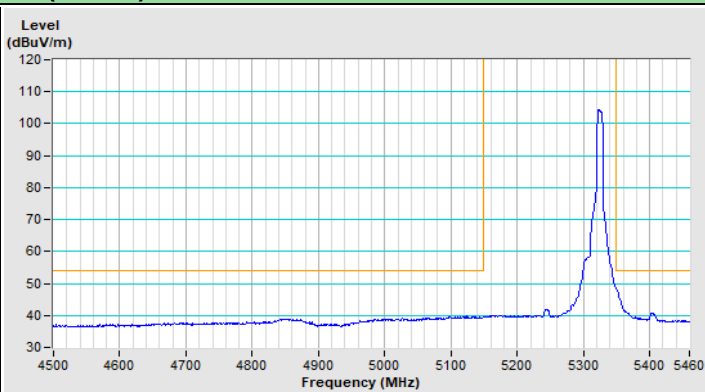

Horizontal (Peak)

Vertical (Peak)

20 MHz Preamble 802.11ax (RU52) Channel 157

Horizontal (Peak)

Vertical (Peak)

20 MHz Preamble 802.11ax (RU52) Channel 165

Horizontal (Peak)

Vertical (Peak)

20 MHz Preamble 802.11ax (RU106) Channel 36

Horizontal (Peak)

Horizontal (Average)

Vertical (Peak)

Vertical (Average)

20 MHz Preamble 802.11ax (RU106) Channel 64

Horizontal (Peak)

Horizontal (Average)

Vertical (Peak)

Vertical (Average)

20 MHz Preamble 802.11ax (RU106) Channel 100

Horizontal (Peak)

Horizontal (Average)

Vertical (Peak)

Vertical (Average)

20 MHz Preamble 802.11ax (RU106) Channel 149