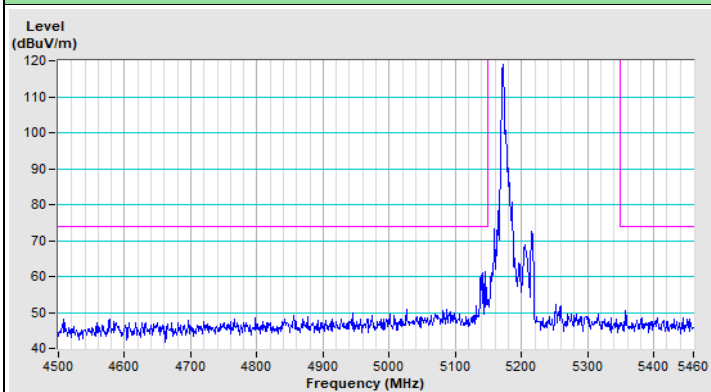

20 MHz Preamble 802.11ax (RU106) Channel 157

Horizontal (Peak)

Vertical (Peak)

20 MHz Preamble 802.11ax (RU106) Channel 165

Plot of Band Edge Mode B

802.11a Channel 36

802.11a Channel 64

Horizontal (Peak)

802.11ax (HE80) Channel 42

Horizontal (Peak)

Horizontal (Average)

Vertical (Peak)

Vertical (Average)

802.11ax (HE80) Channel 58

Horizontal (Peak)

Horizontal (Average)

Vertical (Peak)

Vertical (Average)

802.11ax (HE80) Channel 106

Horizontal (Peak)

Horizontal (Average)

Vertical (Peak)

Vertical (Average)

802.11ax (HE80) Channel 155

Horizontal (Peak)

Vertical (Peak)

20 MHz Preamble 802.11ax (RU26) Channel 36

Horizontal (Peak)

Horizontal (Average)

Vertical (Peak)

Vertical (Average)

20 MHz Preamble 802.11ax (RU26) Channel 64