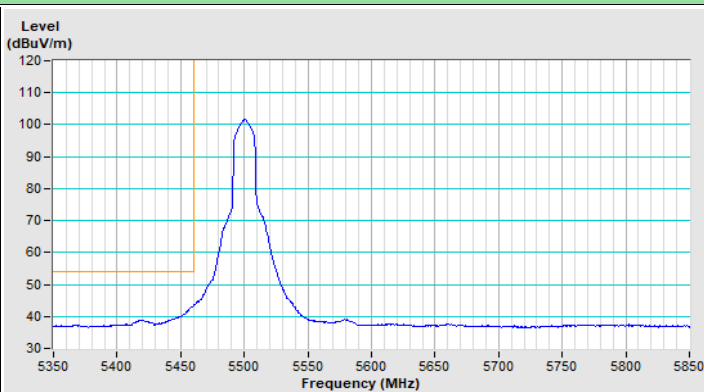

Horizontal (Peak)

Vertical (Peak)

20 MHz Preamble 802.11ax (RU106) Channel 157

Horizontal (Peak)

Vertical (Peak)

20 MHz Preamble 802.11ax (RU106) Channel 165

Plot of Band Edge Mode C

802.11a Channel 36

802.11a Channel 64

Horizontal (Peak)

Horizontal (Average)

Vertical (Peak)

Vertical (Average)

802.11a Channel 100

Horizontal (Peak)

Horizontal (Average)

Vertical (Peak)

Vertical (Average)

802.11a Channel 149

Horizontal (Peak)

Vertical (Peak)

802.11a Channel 157

Horizontal (Peak)

Vertical (Peak)

802.11a Channel 165

Horizontal (Peak)

Vertical (Peak)

802.11ax (HE20) Channel 36

Horizontal (Peak)

Horizontal (Average)

Vertical (Peak)

Vertical (Average)