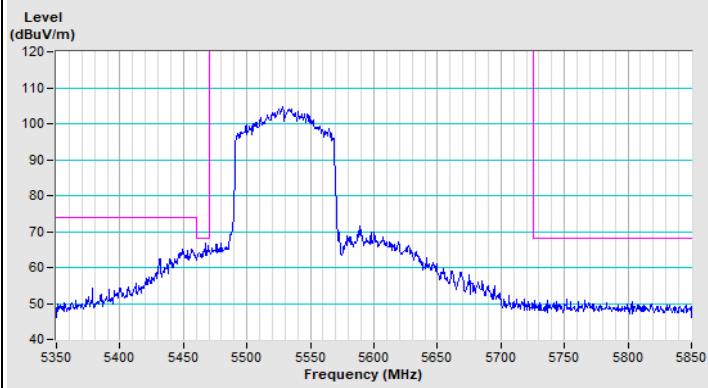

20 MHz Preamble 802.11ax (RU106) Channel 157

Horizontal (Peak)

Vertical (Peak)

20 MHz Preamble 802.11ax (RU106) Channel 165

Plot of Band Edge Mode B

802.11a Channel 36

802.11a Channel 64

Horizontal (Peak)

Vertical (Peak)

Vertical (Average)

802.11ax (HE40) Channel 151

Horizontal (Peak)

Vertical (Peak)

802.11ax (HE40) Channel 159

Horizontal (Peak)

Vertical (Peak)

802.11ax (HE80) Channel 42

Horizontal (Peak)

Horizontal (Average)

Vertical (Peak)

Vertical (Average)

802.11ax (HE80) Channel 58

Horizontal (Peak)

Horizontal (Average)

Vertical (Peak)

Vertical (Average)

802.11ax (HE80) Channel 106

Horizontal (Peak)

Horizontal (Average)

Vertical (Peak)

Vertical (Average)

802.11ax (HE80) Channel 155