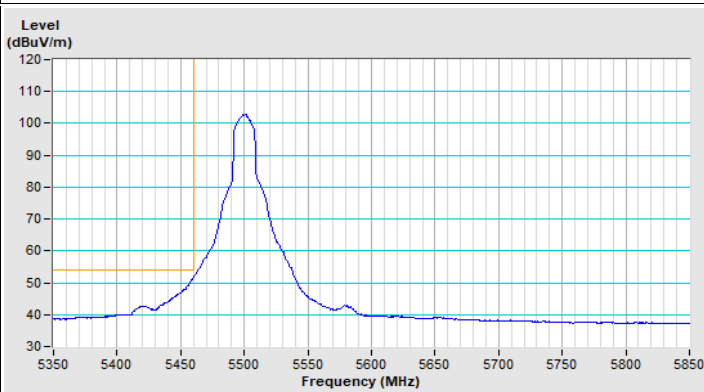

Horizontal (Peak)

Vertical (Peak)

20 MHz Preamble 802.11ax (RU106) Channel 157

Horizontal (Peak)

Vertical (Peak)

20 MHz Preamble 802.11ax (RU106) Channel 165

Plot of Band Edge Mode C

802.11a Channel 36

802.11a Channel 64

Horizontal (Peak)

Horizontal (Average)

Vertical (Peak)

Vertical (Average)

802.11a Channel 100

Horizontal (Peak)

Horizontal (Average)

Vertical (Peak)

Vertical (Average)

802.11a Channel 149

Horizontal (Peak)

Vertical (Peak)

802.11a Channel 157

Horizontal (Peak)

Vertical (Peak)

802.11a Channel 165

Horizontal (Peak)

Vertical (Peak)

802.11ax (HE20) Channel 36

Horizontal (Peak)

Horizontal (Average)

Vertical (Peak)

Vertical (Average)