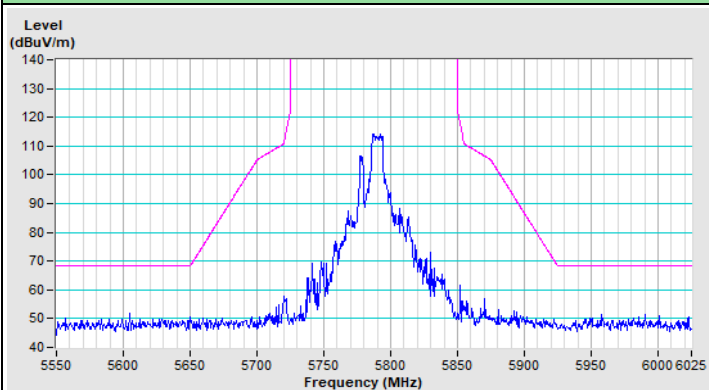

Vertical (Average)

20 MHz Preamble 802.11ax (RU106) Channel 149

Horizontal (Peak)

Vertical (Peak)

20 MHz Preamble 802.11ax (RU106) Channel 157

Horizontal (Peak)

Vertical (Peak)

20 MHz Preamble 802.11ax (RU106) Channel 165