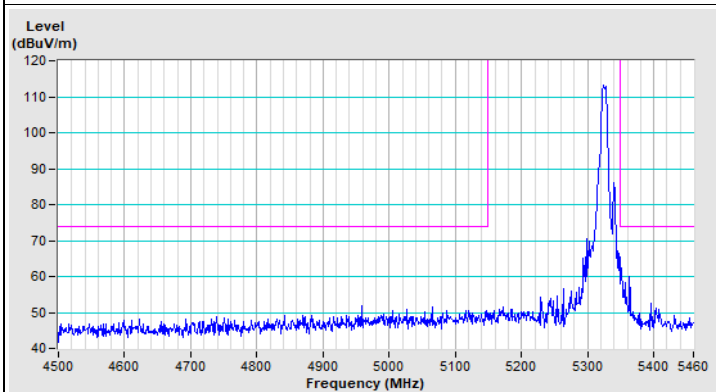

Horizontal (Peak)

Vertical (Peak)

20 MHz Preamble 802.11ax (RU52) Channel 157

Horizontal (Peak)

Vertical (Peak)

20 MHz Preamble 802.11ax (RU52) Channel 165

Horizontal (Peak)

Vertical (Peak)

20 MHz Preamble 802.11ax (RU106) Channel 36

Horizontal (Peak)

Horizontal (Average)

Vertical (Peak)

Vertical (Average)

20 MHz Preamble 802.11ax (RU106) Channel 64

Horizontal (Peak)

Horizontal (Average)

Vertical (Peak)

Vertical (Average)

20 MHz Preamble 802.11ax (RU106) Channel 100

Horizontal (Peak)

Horizontal (Average)

Vertical (Peak)

Vertical (Average)

20 MHz Preamble 802.11ax (RU106) Channel 149