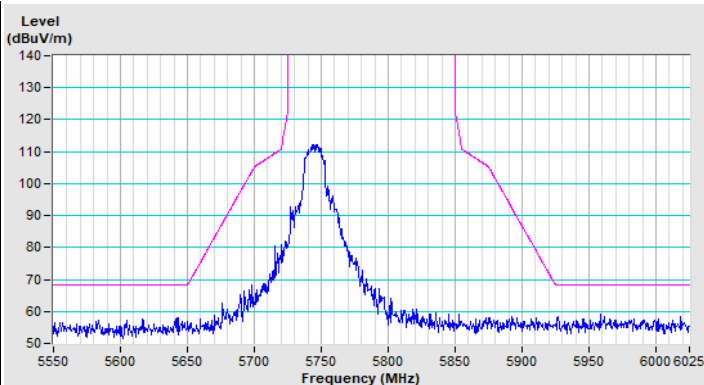

802.11a Channel 64

Horizontal (Peak)

Horizontal (Average)

Vertical (Peak)

Vertical (Average)

802.11a Channel 100

Horizontal (Peak)

Horizontal (Average)

Vertical (Peak)

Vertical (Average)

802.11a Channel 149

Horizontal (Peak)

Vertical (Peak)

802.11a Channel 157

Horizontal (Peak)

Vertical (Peak)

802.11a Channel 165

Horizontal (Peak)

Vertical (Peak)

802.11ax (HE20) Channel 36

Horizontal (Peak)

Horizontal (Average)

Vertical (Peak)

Vertical (Average)