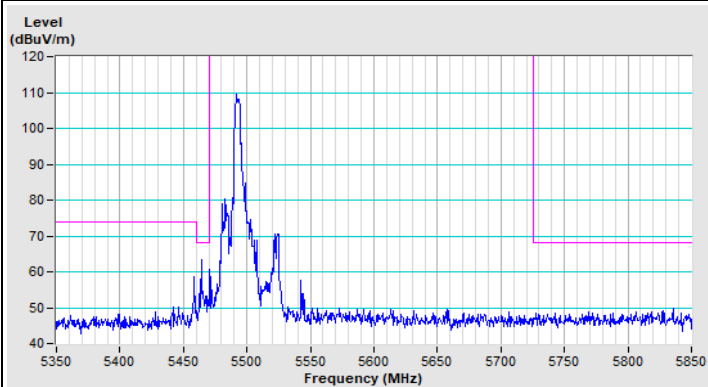

Horizontal (Peak)

Horizontal (Average)

Vertical (Peak)

Vertical (Average)

20 MHz Preamble 802.11ax (RU52) Channel 100

Horizontal (Peak)

Horizontal (Average)

Vertical (Peak)

Vertical (Average)

20 MHz Preamble 802.11ax (RU52) Channel 149

Horizontal (Peak)

Vertical (Peak)

20 MHz Preamble 802.11ax (RU52) Channel 157

Horizontal (Peak)

Vertical (Peak)

20 MHz Preamble 802.11ax (RU52) Channel 165