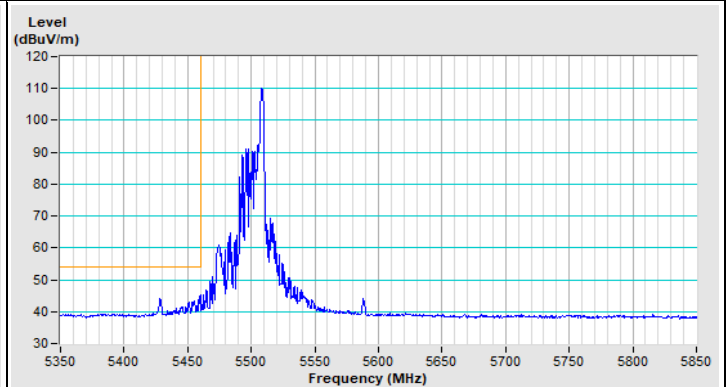

20 MHz Preamble 802.11ax (RU26) Channel 36

Horizontal (Peak)

Horizontal (Average)

Vertical (Peak)

Vertical (Average)

20 MHz Preamble 802.11ax (RU26) Channel 64

Horizontal (Peak)

Horizontal (Average)

Vertical (Peak)

Vertical (Average)

20 MHz Preamble 802.11ax (RU26) Channel 100

Horizontal (Peak)

Horizontal (Average)

Vertical (Peak)

Vertical (Average)

20 MHz Preamble 802.11ax (RU26) Channel 149

Horizontal (Peak)

Vertical (Peak)

20 MHz Preamble 802.11ax (RU26) Channel 157

Horizontal (Peak)

Vertical (Peak)

20 MHz Preamble 802.11ax (RU26) Channel 165

Horizontal (Peak)

Vertical (Peak)