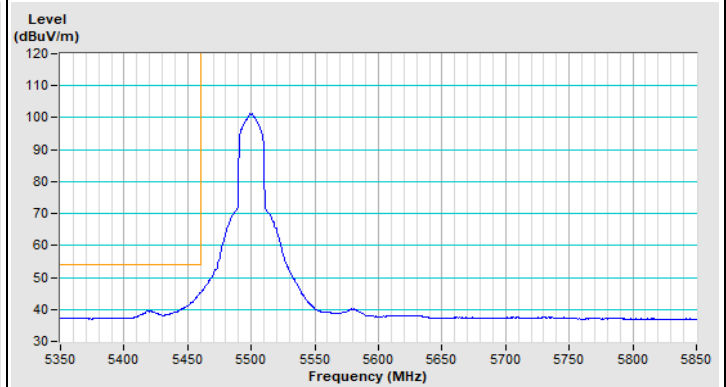

802.11a Channel 165

Horizontal (Peak)

Vertical (Peak)

802.11ax (HE20) Channel 36

Horizontal (Peak)

Horizontal (Average)

Vertical (Peak)

Vertical (Average)

802.11ax (HE20) Channel 64

Horizontal (Peak)

Horizontal (Average)

Vertical (Peak)

Vertical (Average)

802.11ax (HE20) Channel 100

Horizontal (Peak)

Horizontal (Average)

Vertical (Peak)

Vertical (Average)

802.11ax (HE20) Channel 149

Horizontal (Peak)

Vertical (Peak)

802.11ax (HE20) Channel 157

Horizontal (Peak)

Vertical (Peak)