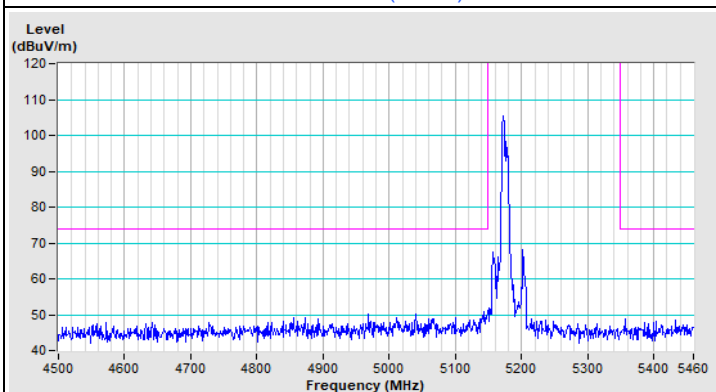

Vertical (Average)

20 MHz Preamble 802.11ax (RU26) Channel 149

Horizontal (Peak)

Vertical (Peak)

20 MHz Preamble 802.11ax (RU26) Channel 157

Horizontal (Peak)

Vertical (Peak)

20 MHz Preamble 802.11ax (RU26) Channel 165

Horizontal (Peak)

Vertical (Peak)

20 MHz Preamble 802.11ax (RU52) Channel 36

Horizontal (Peak)

Horizontal (Average)

Vertical (Peak)

Vertical (Average)

20 MHz Preamble 802.11ax (RU52) Channel 64