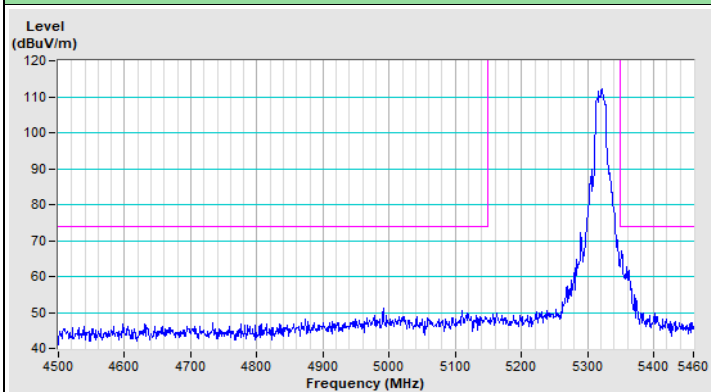

Vertical (Peak)

Vertical (Average)

20 MHz Preamble 802.11ax (RU106) Channel 100

Horizontal (Peak)

Horizontal (Average)

Vertical (Peak)

Vertical (Average)

20 MHz Preamble 802.11ax (RU106) Channel 149

Horizontal (Peak)

Vertical (Peak)

20 MHz Preamble 802.11ax (RU106) Channel 157

Horizontal (Peak)

Vertical (Peak)

20 MHz Preamble 802.11ax (RU106) Channel 165

Plot of Band Edge Mode C

802.11a Channel 36

802.11a Channel 64

Horizontal (Peak)

Horizontal (Average)

Vertical (Peak)

Vertical (Average)

802.11a Channel 100

Horizontal (Peak)

Horizontal (Average)