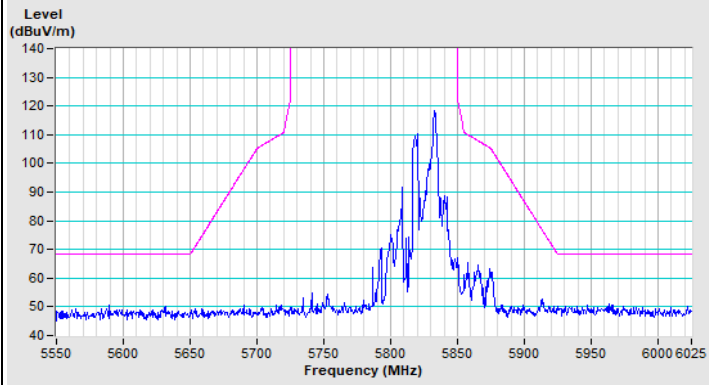

Vertical (Peak)

Vertical (Average)

20 MHz Preamble 802.11ax (RU26) Channel 100

Horizontal (Peak)

Horizontal (Average)

Vertical (Peak)

Vertical (Average)

20 MHz Preamble 802.11ax (RU26) Channel 149

Horizontal (Peak)

Vertical (Peak)

20 MHz Preamble 802.11ax (RU26) Channel 157

Horizontal (Peak)

Vertical (Peak)

20 MHz Preamble 802.11ax (RU26) Channel 165

Horizontal (Peak)

Vertical (Peak)

20 MHz Preamble 802.11ax (RU52) Channel 36

Horizontal (Peak)

Horizontal (Average)

Vertical (Peak)

Vertical (Average)

20 MHz Preamble 802.11ax (RU52) Channel 64

Horizontal (Peak)

Horizontal (Average)

Vertical (Peak)

Vertical (Average)

20 MHz Preamble 802.11ax (RU52) Channel 100

Horizontal (Peak)

Horizontal (Average)

Vertical (Peak)

Vertical (Average)

20 MHz Preamble 802.11ax (RU52) Channel 149