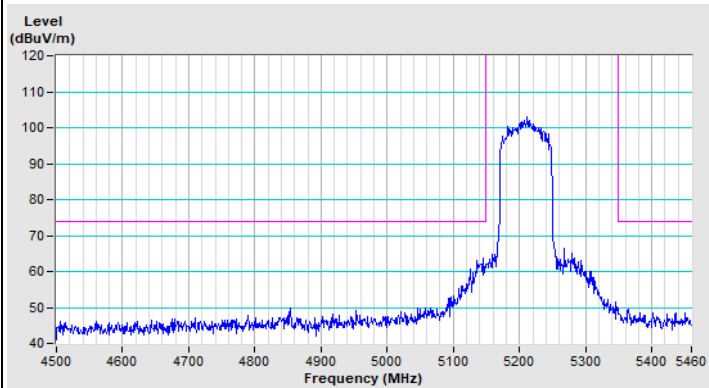

Horizontal (Average)

Vertical (Peak)

Vertical (Average)

802.11ax (HE40) Channel 102

Horizontal (Peak)

Horizontal (Average)

Vertical (Peak)

Vertical (Average)

802.11ax (HE40) Channel 151

Horizontal (Peak)

Vertical (Peak)

802.11ax (HE40) Channel 159

Horizontal (Peak)

Vertical (Peak)

802.11ax (HE80) Channel 42

Horizontal (Peak)

Horizontal (Average)

Vertical (Peak)

Vertical (Average)

802.11ax (HE80) Channel 58

Horizontal (Peak)

Horizontal (Average)

Vertical (Peak)

Vertical (Average)

802.11ax (HE80) Channel 106

Horizontal (Peak)

Horizontal (Average)

Vertical (Peak)

Vertical (Average)

802.11ax (HE80) Channel 155

Horizontal (Peak)

Vertical (Peak)