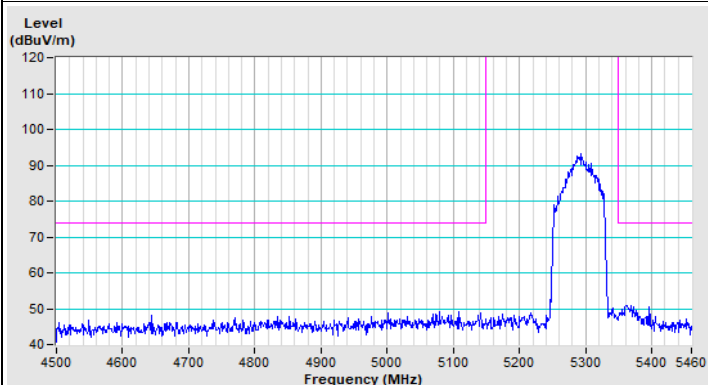

20 MHz Preamble 802.11ax (RU106) Channel 157

Horizontal (Peak)

Vertical (Peak)

20 MHz Preamble 802.11ax (RU106) Channel 165

Plot of Band Edge Mode B

802.11a Channel 36

802.11a Channel 64

Horizontal (Peak)

Vertical (Peak)

Vertical (Average)

802.11ax (HE40) Channel 151

Horizontal (Peak)

Vertical (Peak)

802.11ax (HE40) Channel 159

Horizontal (Peak)

Vertical (Peak)

802.11ax (HE80) Channel 42

Horizontal (Peak)

Horizontal (Average)

Vertical (Peak)

Vertical (Average)

802.11ax (HE80) Channel 58

Horizontal (Peak)

Horizontal (Average)

Vertical (Peak)

Vertical (Average)

802.11ax (HE80) Channel 106

Horizontal (Peak)

Horizontal (Average)

Vertical (Peak)

Vertical (Average)

802.11ax (HE80) Channel 155