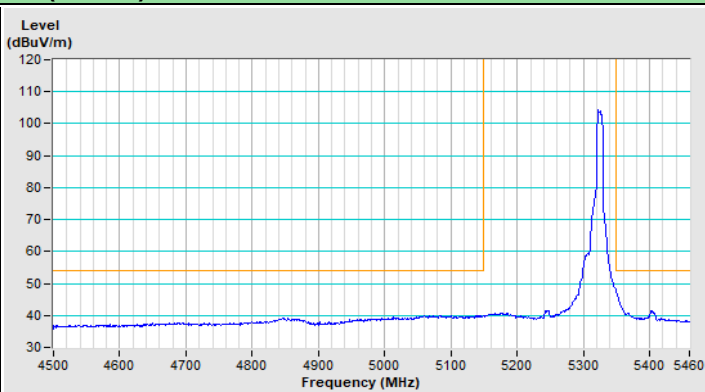

Horizontal (Average)