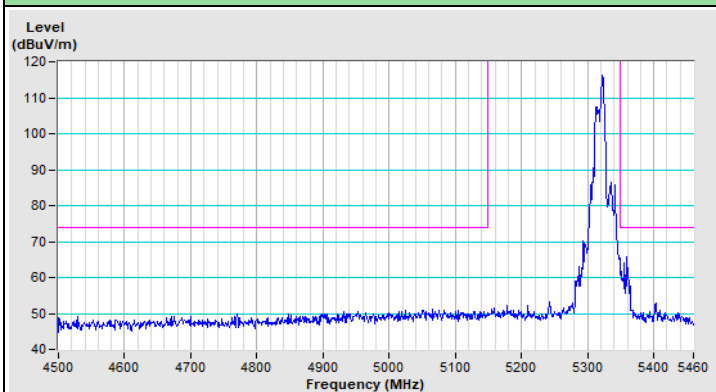

Vertical (Average)

20 MHz Preamble 802.11ax (RU26) Channel 149

Horizontal (Peak)

Vertical (Peak)

20 MHz Preamble 802.11ax (RU26) Channel 157

Horizontal (Peak)

Vertical (Peak)

20 MHz Preamble 802.11ax (RU26) Channel 165

Horizontal (Peak)

Vertical (Peak)

20 MHz Preamble 802.11ax (RU52) Channel 36

Horizontal (Peak)

Horizontal (Average)

Vertical (Peak)

Vertical (Average)

20 MHz Preamble 802.11ax (RU52) Channel 64