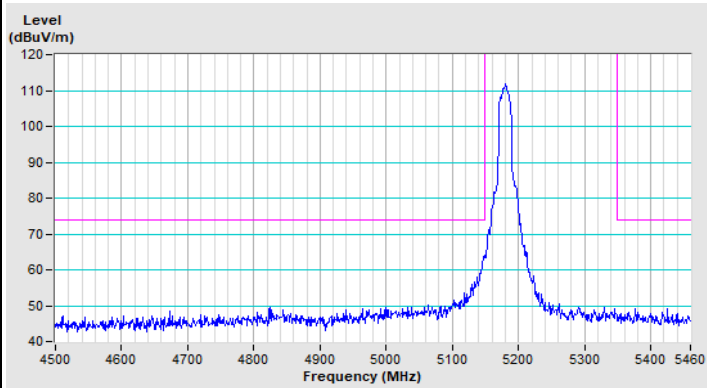

802.11a Channel 149

Horizontal (Peak)

Vertical (Peak)

802.11a Channel 157

Horizontal (Peak)

Vertical (Peak)

802.11a Channel 165

Horizontal (Peak)

Vertical (Peak)

802.11ax (HE20) Channel 36

Horizontal (Peak)

Horizontal (Average)

Vertical (Peak)

Vertical (Average)

802.11ax (HE20) Channel 64

Horizontal (Peak)

Horizontal (Average)

Vertical (Peak)

Vertical (Average)

802.11ax (HE20) Channel 100

Horizontal (Peak)

Horizontal (Average)

Vertical (Peak)

Vertical (Average)

802.11ax (HE20) Channel 149

Horizontal (Peak)

Vertical (Peak)

802.11ax (HE20) Channel 157

Horizontal (Peak)

Vertical (Peak)

802.11ax (HE20) Channel 165

Horizontal (Peak)