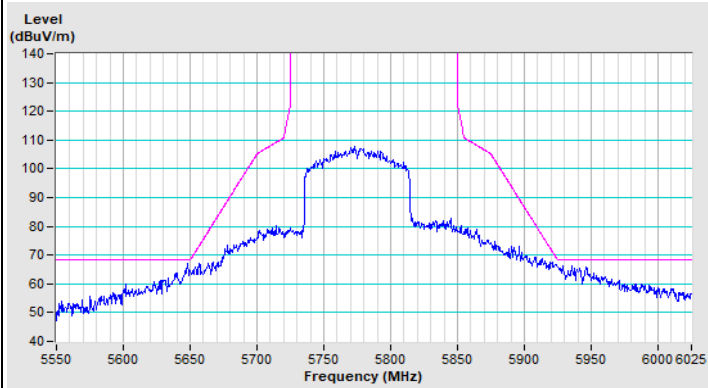

Horizontal (Average)

Vertical (Peak)

Vertical (Average)

802.11ax (HE80) Channel 58

Horizontal (Peak)

Horizontal (Average)

Vertical (Peak)

Vertical (Average)

802.11ax (HE80) Channel 106

Horizontal (Peak)

Horizontal (Average)

Vertical (Peak)

Vertical (Average)

802.11ax (HE80) Channel 155

Horizontal (Peak)

Vertical (Peak)

20 MHz Preamble 802.11ax (RU26) Channel 36

Horizontal (Peak)

Horizontal (Average)

Vertical (Peak)

Vertical (Average)

20 MHz Preamble 802.11ax (RU26) Channel 64

Horizontal (Peak)

Horizontal (Average)

Vertical (Peak)

Vertical (Average)

20 MHz Preamble 802.11ax (RU26) Channel 100

Horizontal (Peak)

Horizontal (Average)

Vertical (Peak)

Vertical (Average)

20 MHz Preamble 802.11ax (RU26) Channel 149