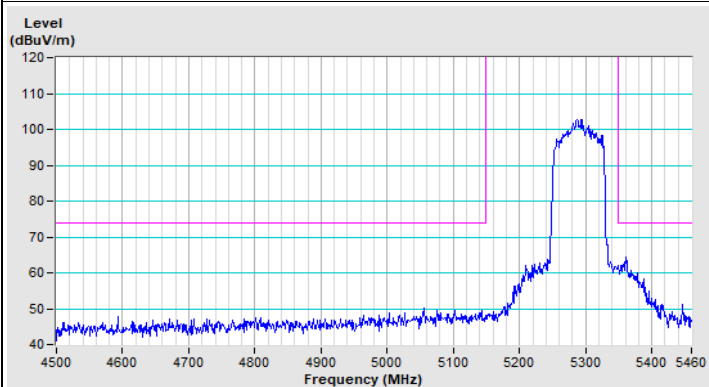

802.11ax (HE40) Channel 151

Horizontal (Peak)

Vertical (Peak)

802.11ax (HE40) Channel 159

Horizontal (Peak)

Vertical (Peak)

802.11ax (HE80) Channel 42

Horizontal (Peak)

Horizontal (Average)

Vertical (Peak)

Vertical (Average)

802.11ax (HE80) Channel 58

Horizontal (Peak)

Horizontal (Average)

Vertical (Peak)

Vertical (Average)

802.11ax (HE80) Channel 106

Horizontal (Peak)

Horizontal (Average)

Vertical (Peak)

Vertical (Average)

802.11ax (HE80) Channel 155

Horizontal (Peak)

Vertical (Peak)