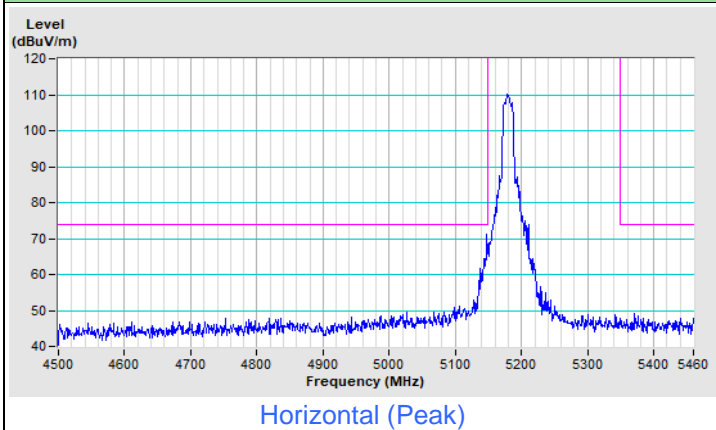

20 MHz Preamble 802.11ax (RU106) Channel 100

Horizontal (Peak)

Horizontal (Average)

Vertical (Peak)

Vertical (Average)

20 MHz Preamble 802.11ax (RU106) Channel 149

Horizontal (Peak)

Vertical (Peak)

20 MHz Preamble 802.11ax (RU106) Channel 157

Horizontal (Peak)

Vertical (Peak)

20 MHz Preamble 802.11ax (RU106) Channel 165

Plot of Band Edge Mode B

802.11a Channel 36

802.11a Channel 64

Horizontal (Peak)

Horizontal (Average)

Vertical (Peak)

Vertical (Average)

802.11a Channel 100

Horizontal (Peak)

Horizontal (Average)

Vertical (Peak)

Vertical (Average)