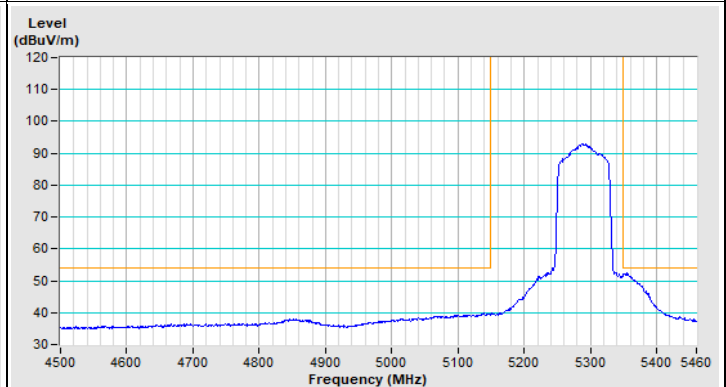

802.11ax (HE40) Channel 151

Horizontal (Peak)

Vertical (Peak)

802.11ax (HE40) Channel 159

Horizontal (Peak)

Vertical (Peak)

802.11ax (HE80) Channel 42

Horizontal (Peak)

Horizontal (Average)

Vertical (Peak)

Vertical (Average)

802.11ax (HE80) Channel 58

Horizontal (Peak)

Horizontal (Average)

Vertical (Peak)

Vertical (Average)

802.11ax (HE80) Channel 106

Horizontal (Peak)

Horizontal (Average)

Vertical (Peak)

Vertical (Average)

802.11ax (HE80) Channel 155

Horizontal (Peak)

Vertical (Peak)