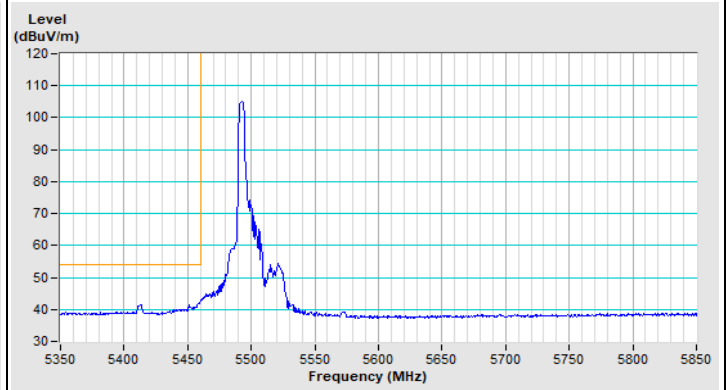

20 MHz Preamble 802.11ax (RU52) Channel 36

Horizontal (Peak)

Horizontal (Average)

Vertical (Peak)

Vertical (Average)

20 MHz Preamble 802.11ax (RU52) Channel 64

Horizontal (Peak)

Horizontal (Average)

Vertical (Peak)

Vertical (Average)

20 MHz Preamble 802.11ax (RU52) Channel 100

Horizontal (Peak)

Horizontal (Average)

Vertical (Peak)

Vertical (Average)

20 MHz Preamble 802.11ax (RU52) Channel 149

Horizontal (Peak)

Vertical (Peak)

20 MHz Preamble 802.11ax (RU52) Channel 157

Horizontal (Peak)

Vertical (Peak)

20 MHz Preamble 802.11ax (RU52) Channel 165

Horizontal (Peak)

Vertical (Peak)