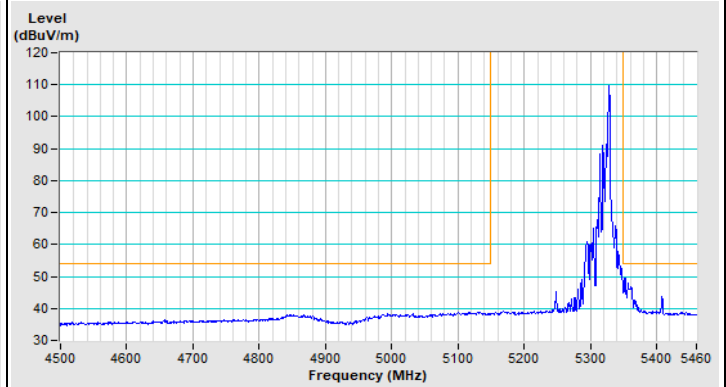

802.11ax (HE80) Channel 106

Horizontal (Peak)

Horizontal (Average)

Vertical (Peak)

Vertical (Average)

802.11ax (HE80) Channel 155

Horizontal (Peak)

Vertical (Peak)

20 MHz Preamble 802.11ax (RU26) Channel 36

Horizontal (Peak)

Horizontal (Average)

Vertical (Peak)

Vertical (Average)

20 MHz Preamble 802.11ax (RU26) Channel 64

Horizontal (Peak)

Horizontal (Average)

Vertical (Peak)

Vertical (Average)

20 MHz Preamble 802.11ax (RU26) Channel 100

Horizontal (Peak)

Horizontal (Average)

Vertical (Peak)

Vertical (Average)

20 MHz Preamble 802.11ax (RU26) Channel 149