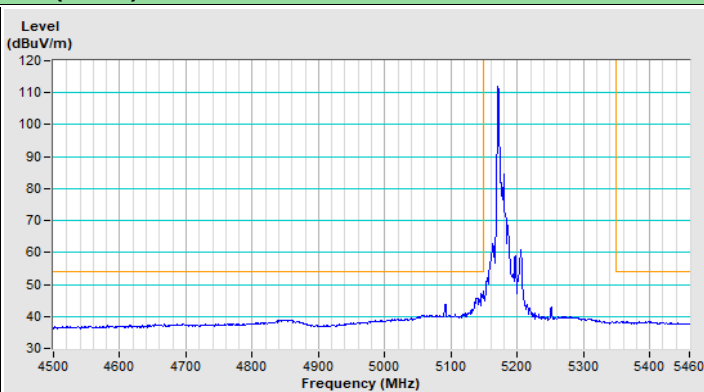

Vertical (Peak)

Vertical (Average)

802.11ax (HE80) Channel 106

Horizontal (Peak)

Horizontal (Average)

Vertical (Peak)

Vertical (Average)

802.11ax (HE80) Channel 155

Horizontal (Peak)

Vertical (Peak)

20 MHz Preamble 802.11ax (RU26) Channel 36

Horizontal (Peak)

Horizontal (Average)

Vertical (Peak)

Vertical (Average)

20 MHz Preamble 802.11ax (RU26) Channel 64

Horizontal (Peak)

Horizontal (Average)

Vertical (Peak)

Vertical (Average)

20 MHz Preamble 802.11ax (RU26) Channel 100

Horizontal (Peak)

Horizontal (Average)

Vertical (Peak)