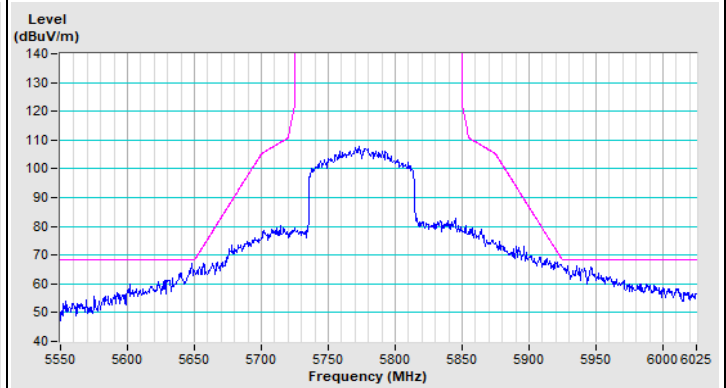

Horizontal (Average)

Vertical (Peak)

Vertical (Average)

802.11ax (HE80) Channel 58

Horizontal (Peak)

Horizontal (Average)

Vertical (Peak)

Vertical (Average)

802.11ax (HE80) Channel 106

Horizontal (Peak)

Horizontal (Average)

Vertical (Peak)

Vertical (Average)

802.11ax (HE80) Channel 155

Horizontal (Peak)

Vertical (Peak)

20 MHz Preamble 802.11ax (RU26) Channel 36

Horizontal (Peak)

Horizontal (Average)

Vertical (Peak)

Vertical (Average)

20 MHz Preamble 802.11ax (RU26) Channel 64

Horizontal (Peak)

Horizontal (Average)