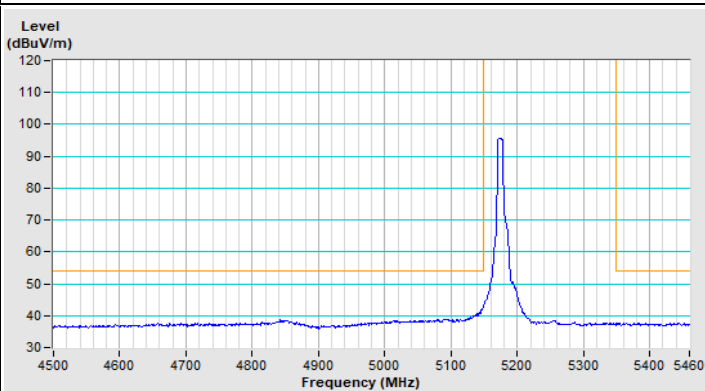

Horizontal (Peak)

Vertical (Peak)

20 MHz Preamble 802.11ax (RU106) Channel 36

Horizontal (Peak)

Horizontal (Average)

Vertical (Peak)

Vertical (Average)

20 MHz Preamble 802.11ax (RU106) Channel 64