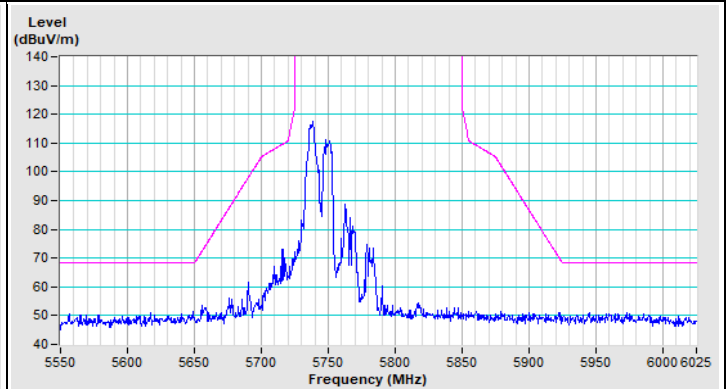

20 MHz Preamble 802.11ax (RU52) Channel 36

Horizontal (Peak)

Horizontal (Average)

Vertical (Peak)

Vertical (Average)

20 MHz Preamble 802.11ax (RU52) Channel 64

Horizontal (Peak)

Horizontal (Average)

Vertical (Peak)

Vertical (Average)

20 MHz Preamble 802.11ax (RU52) Channel 100

Horizontal (Peak)

Horizontal (Average)

Vertical (Peak)

Vertical (Average)

20 MHz Preamble 802.11ax (RU52) Channel 149

Horizontal (Peak)

Vertical (Peak)

20 MHz Preamble 802.11ax (RU52) Channel 157

Horizontal (Peak)

Vertical (Peak)

20 MHz Preamble 802.11ax (RU52) Channel 165

Horizontal (Peak)

Vertical (Peak)