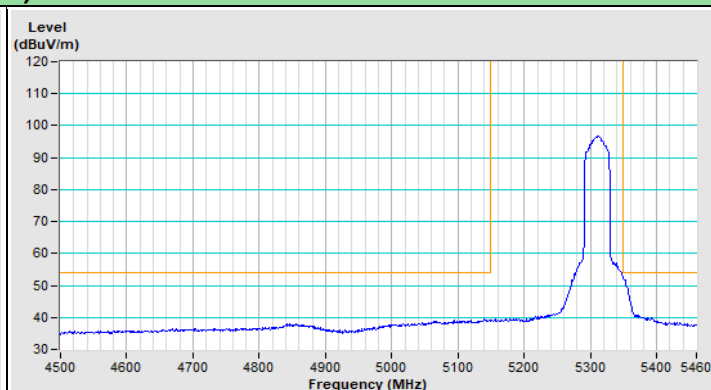

802.11ax (HE20) Channel 149

Horizontal (Peak)

Vertical (Peak)

802.11ax (HE20) Channel 157

Horizontal (Peak)

Vertical (Peak)

802.11ax (HE20) Channel 165

Horizontal (Peak)

Vertical (Peak)

802.11ax (HE40) Channel 38

Horizontal (Peak)

Horizontal (Average)

Vertical (Peak)

Vertical (Average)

802.11ax (HE40) Channel 62

Horizontal (Peak)

Horizontal (Average)

Vertical (Peak)

Vertical (Average)

802.11ax (HE40) Channel 102

Horizontal (Peak)

Horizontal (Average)

Vertical (Peak)

Vertical (Average)