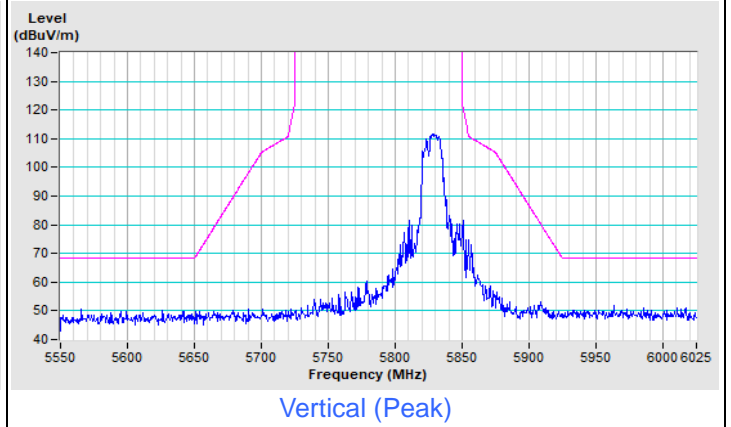

20 MHz Preamble 802.11ax (RU106) Channel 100

Horizontal (Peak)

Horizontal (Average)

Vertical (Peak)

Vertical (Average)

20 MHz Preamble 802.11ax (RU106) Channel 149

Horizontal (Peak)

Vertical (Peak)

20 MHz Preamble 802.11ax (RU106) Channel 157

Horizontal (Peak)

Vertical (Peak)

20 MHz Preamble 802.11ax (RU106) Channel 165

Plot of Band Edge Mode B

802.11a Channel 36

802.11a Channel 64

Horizontal (Peak)

Horizontal (Average)

Vertical (Peak)

Vertical (Average)

802.11a Channel 100

Horizontal (Peak)

Horizontal (Average)

Vertical (Peak)

Vertical (Average)