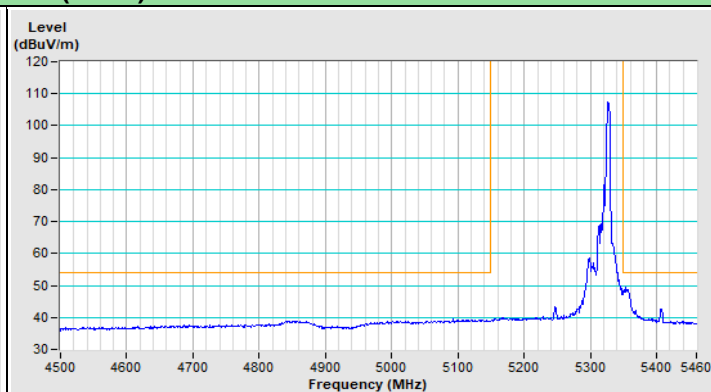

Horizontal (Peak)

Vertical (Peak)

20 MHz Preamble 802.11ax (RU26) Channel 157

Horizontal (Peak)

Vertical (Peak)

20 MHz Preamble 802.11ax (RU26) Channel 165

Horizontal (Peak)

Vertical (Peak)

20 MHz Preamble 802.11ax (RU52) Channel 36

Horizontal (Peak)

Horizontal (Average)

Vertical (Peak)

Vertical (Average)

20 MHz Preamble 802.11ax (RU52) Channel 64

Horizontal (Peak)

Horizontal (Average)

Vertical (Peak)

Vertical (Average)

20 MHz Preamble 802.11ax (RU52) Channel 100

Horizontal (Peak)

Horizontal (Average)

Vertical (Peak)

Vertical (Average)

20 MHz Preamble 802.11ax (RU52) Channel 149