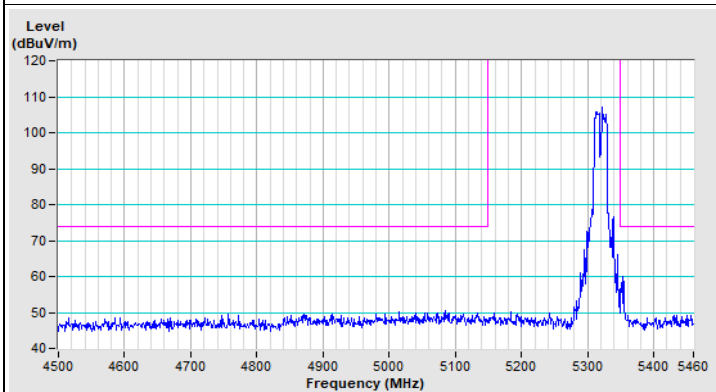

Vertical (Peak)