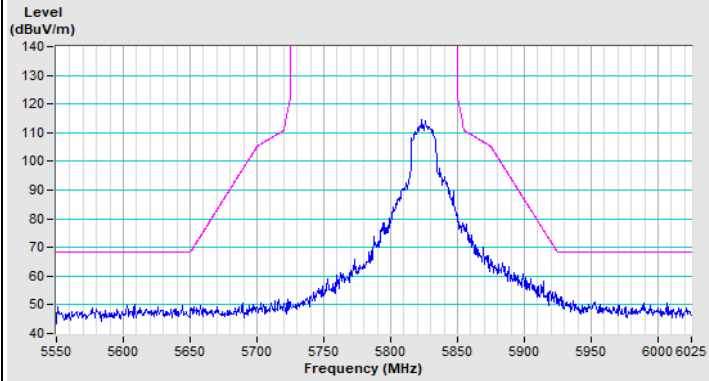

802.11ax (HE20) Channel 64

Horizontal (Peak)

Horizontal (Average)

Vertical (Peak)

Vertical (Average)

802.11ax (HE20) Channel 100

Horizontal (Peak)

Horizontal (Average)

Vertical (Peak)

Vertical (Average)

802.11ax (HE20) Channel 149

Horizontal (Peak)

Vertical (Peak)

802.11ax (HE20) Channel 157

Horizontal (Peak)

Vertical (Peak)

802.11ax (HE20) Channel 165

Horizontal (Peak)

Vertical (Peak)

802.11ax (HE40) Channel 38

Horizontal (Peak)

Horizontal (Average)

Vertical (Peak)

Vertical (Average)