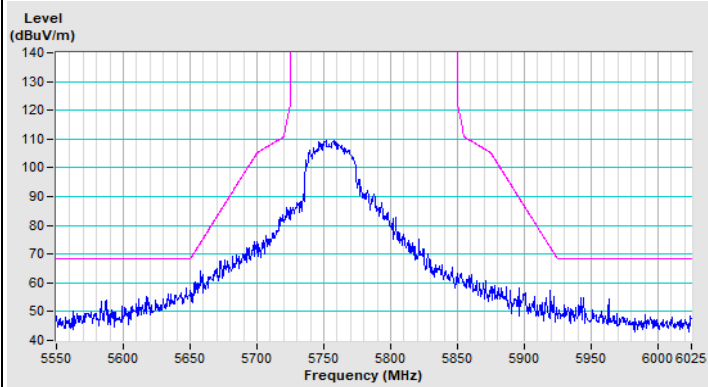

802.11ax (HE20) Channel 165

Horizontal (Peak)

Vertical (Peak)

802.11ax (HE40) Channel 38

Horizontal (Peak)

Horizontal (Average)

Vertical (Peak)

Vertical (Average)

802.11ax (HE40) Channel 62

Horizontal (Peak)

Horizontal (Average)

Vertical (Peak)

Vertical (Average)

802.11ax (HE40) Channel 102

Horizontal (Peak)

Horizontal (Average)

Vertical (Peak)

Vertical (Average)

802.11ax (HE40) Channel 151

Horizontal (Peak)

Vertical (Peak)

802.11ax (HE40) Channel 159

Horizontal (Peak)

Vertical (Peak)