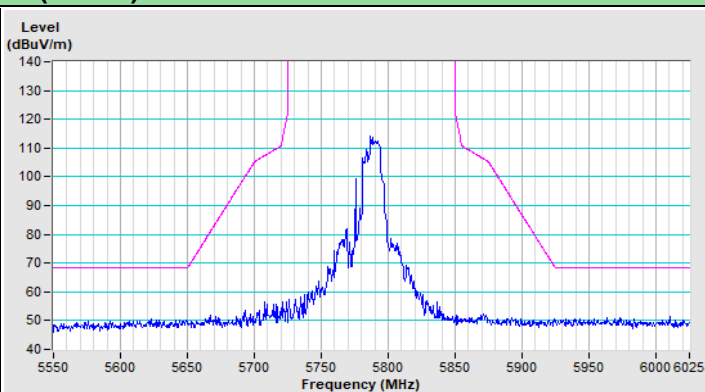

20 MHz Preamble 802.11ax (RU106) Channel 100

Horizontal (Peak)

Horizontal (Average)

Vertical (Peak)

Vertical (Average)

20 MHz Preamble 802.11ax (RU106) Channel 149

Horizontal (Peak)

Vertical (Peak)

20 MHz Preamble 802.11ax (RU106) Channel 157

Horizontal (Peak)

Vertical (Peak)

20 MHz Preamble 802.11ax (RU106) Channel 165

Plot of Band Edge Mode B

802.11a Channel 36

802.11a Channel 64

Horizontal (Peak)

Horizontal (Average)

Vertical (Peak)

Vertical (Average)

802.11a Channel 100

Horizontal (Peak)

Horizontal (Average)

Vertical (Peak)

Vertical (Average)