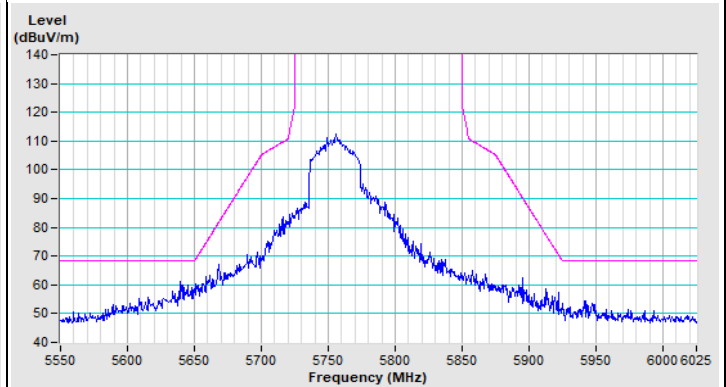

Vertical (Peak)

802.11ax (HE40) Channel 38

Horizontal (Peak)

Horizontal (Average)

Vertical (Peak)

Vertical (Average)

802.11ax (HE40) Channel 62

Horizontal (Peak)

Horizontal (Average)

Vertical (Peak)

Vertical (Average)

802.11ax (HE40) Channel 102

Horizontal (Peak)

Horizontal (Average)

Vertical (Peak)

Vertical (Average)

802.11ax (HE40) Channel 151

Horizontal (Peak)

Vertical (Peak)

802.11ax (HE40) Channel 159

Horizontal (Peak)

Vertical (Peak)

802.11ax (HE80) Channel 42

Horizontal (Peak)

Horizontal (Average)

Vertical (Peak)

Vertical (Average)

802.11ax (HE80) Channel 58

Horizontal (Peak)

Horizontal (Average)

Vertical (Peak)

Vertical (Average)