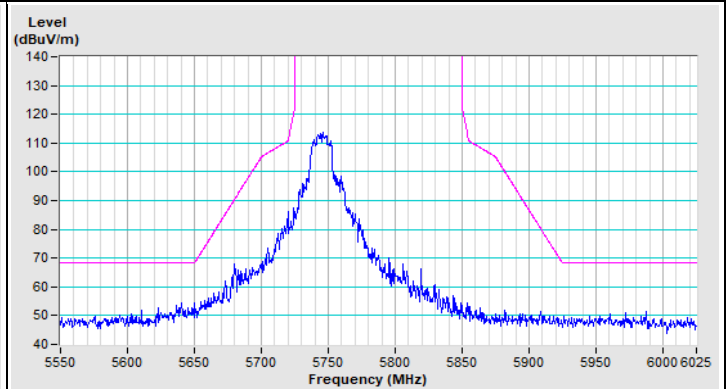

20 MHz Preamble 802.11ax (RU106) Channel 157

Horizontal (Peak)

Vertical (Peak)

20 MHz Preamble 802.11ax (RU106) Channel 165

Plot of Band Edge Mode B

802.11a Channel 36

802.11a Channel 64

Horizontal (Peak)

Horizontal (Average)

Vertical (Peak)

Vertical (Average)

802.11a Channel 100

Horizontal (Peak)

Horizontal (Average)

Vertical (Peak)

Vertical (Average)

802.11a Channel 149

Horizontal (Peak)

Vertical (Peak)

802.11a Channel 157

Horizontal (Peak)

Vertical (Peak)

802.11a Channel 165

Horizontal (Peak)

Vertical (Peak)

802.11ax (HE20) Channel 36

Horizontal (Peak)

Horizontal (Average)

Vertical (Peak)

Vertical (Average)

802.11ax (HE20) Channel 64

Horizontal (Peak)