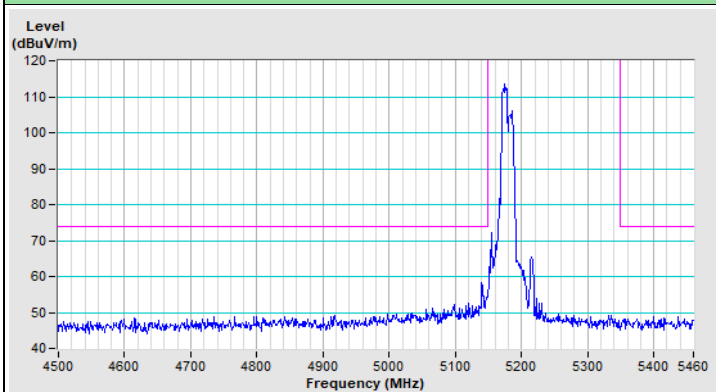

Vertical (Peak)

Vertical (Average)

20 MHz Preamble 802.11ax (RU52) Channel 100

Horizontal (Peak)

Horizontal (Average)

Vertical (Peak)

Vertical (Average)

20 MHz Preamble 802.11ax (RU52) Channel 149

Horizontal (Peak)

Vertical (Peak)

20 MHz Preamble 802.11ax (RU52) Channel 157

Horizontal (Peak)

Vertical (Peak)

20 MHz Preamble 802.11ax (RU52) Channel 165

Horizontal (Peak)

Vertical (Peak)

20 MHz Preamble 802.11ax (RU106) Channel 36

Horizontal (Peak)

Horizontal (Average)

Vertical (Peak)

Vertical (Average)

20 MHz Preamble 802.11ax (RU106) Channel 64

Horizontal (Peak)

Horizontal (Average)