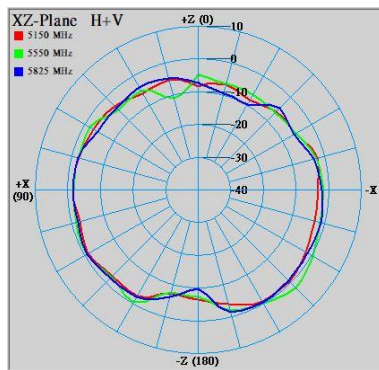

Antenna Placement

Antenna	Description	Frequency
Ant.1	Triple Band	2400 ~ 2500 MHz ; 5150 ~ 5895 MHz ; 5925 ~ 7125 MHz

Mechanical Specification

Category	Specification
Dimension (mm)	70 x 50
Thickness (mm)	0.2
Weight (g)	TBD
Connector	IPEX4L
Cable	RF-1.13
Cable Length (mm)	200

The antenna characteristics

- Peak Gain
 - 2.4GHz : 2.6~3.2dBi
 - 5GHz : 3.5~4dBi
 - 6GHz : 3.4~4.5dBi
- Efficiency
 - 2.4GHz Band > 60%
 - 5GHz Band > 60%
 - 6GHz Band > 55%

Ant.1_2.4GHz 2D.3D Radiation Pattern

Frequency(MHz) : 2D. 2400~2500
3D. 2450

Radiation Pattern :

Azimuth Plane

Elevation Plane
phi = 0

Elevation Plane
phi = 90

Setup :

Ant.1_5GHz 2D.3D Radiation Pattern

Frequency(MHz) : 2D. 5150~5895
3D. 5550

Radiation Pattern :

Azimuth Plane

Elevation Plane
phi = 0

Elevation Plane
phi = 90

Setup :

Ant.1_6GHz 2D.3D Radiation Pattern

Frequency(MHz) : 2D. 5925~7250
3D. 6550

Radiation Pattern :