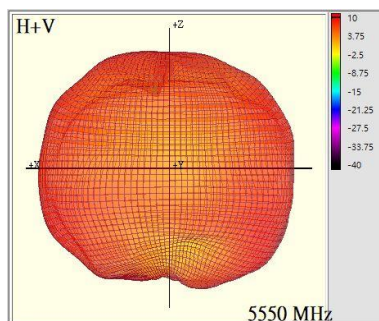

Frequency(MHz) : 2D. 2400~2500
3D. 2450

Radiation Pattern :

Azimuth Plane

Elevation Plane
phi = 0

Elevation Plane
phi = 90

Setup :

Ant.1_5GHz 2D.3D Radiation Pattern

Frequency(MHz) : 2D. 5150~5895
3D. 5550

Radiation Pattern :

Azimuth Plane

Elevation Plane
phi = 0

Elevation Plane
phi = 90

Setup :

Ant.1_6GHz 2D.3D Radiation Pattern

Frequency(MHz) : 2D. 5925~7250
3D. 6550

Radiation Pattern :

Azimuth Plane

Elevation Plane
phi = 0

Elevation Plane
phi = 90

Setup :

www.lynwave.com

<https://www.facebook.com/LYNwaveTechnology/>

[https://www.linkedin.com/company/lynwave-technology-ltd./](https://www.linkedin.com/company/lynwave-technology-ltd/)