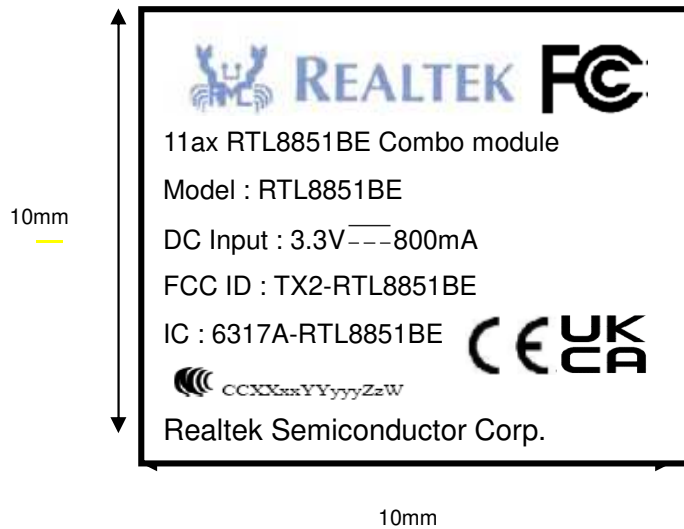

REALTEK RTL8851BE Label description

■ Label Sample

■ Label Location

FCC ID : TX2-RTL8851BE
IC: 6317A-RTL8851BE