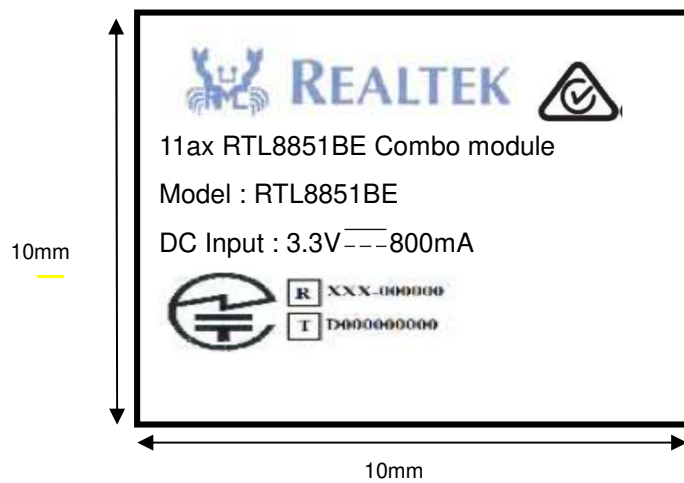

REALTEK RTL8851BE Label description

■ Label Sample

■ Label Location

FCC ID : TX2-RTL8851BE
IC: 6317A-RTL8851BE