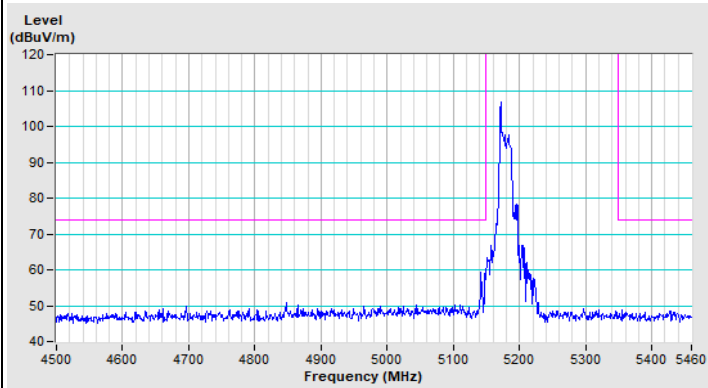

802.11ax (HE80) Channel 106

Horizontal (Peak)

Horizontal (Average)

Vertical (Peak)

Vertical (Average)

221006P53-R1-326-01

802.11ax (HE80) Channel 155

Horizontal (Peak)

Vertical (Peak)

802.11ax (HE20) 26-tone RU Channel 36

Horizontal (Peak)

Horizontal (Average)

Vertical (Peak)

Vertical (Average)

802.11ax (HE20) 26-tone RU Channel 64

Horizontal (Peak)

Horizontal (Average)

Vertical (Peak)

Vertical (Average)

802.11ax (HE20) 26-tone RU Channel 100

Horizontal (Peak)

Horizontal (Average)

Vertical (Peak)

Vertical (Average)