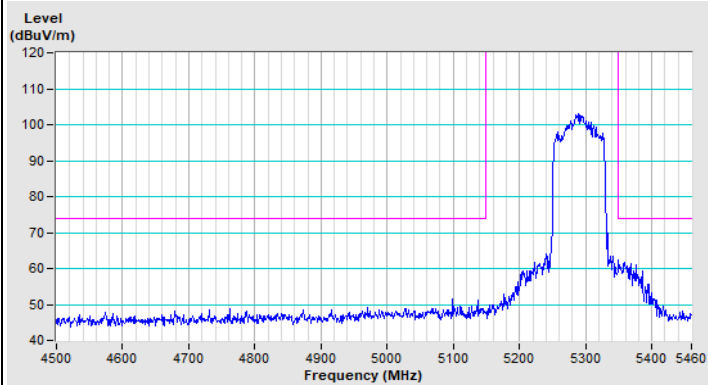

802.11ax (HE40) Channel 151

Horizontal (Peak)

Vertical (Peak)

802.11ax (HE40) Channel 159

Horizontal (Peak)

Vertical (Peak)

802.11ax (HE80) Channel 42

Horizontal (Peak)

Horizontal (Average)

Vertical (Peak)

Vertical (Average)

802.11ax (HE80) Channel 58

Horizontal (Peak)

Horizontal (Average)

Vertical (Peak)

Vertical (Average)

802.11ax (HE80) Channel 106

Horizontal (Peak)

Horizontal (Average)

Vertical (Peak)

Vertical (Average)

221006P53-R1-326-01

802.11ax (HE80) Channel 155

Horizontal (Peak)