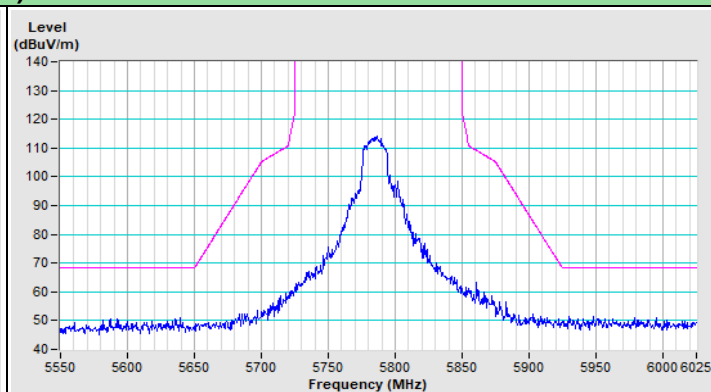

Horizontal (Average)

Vertical (Peak)

Vertical (Average)

802.11ax (HE20) Channel 100

Horizontal (Peak)

Horizontal (Average)

Vertical (Peak)

Vertical (Average)

802.11ax (HE20) Channel 149

Horizontal (Peak)

Vertical (Peak)

802.11ax (HE20) Channel 157

Horizontal (Peak)

Vertical (Peak)

802.11ax (HE20) Channel 165

Horizontal (Peak)

Vertical (Peak)

802.11ax (HE40) Channel 38

Horizontal (Peak)

Horizontal (Average)

Vertical (Peak)

Vertical (Average)

802.11ax (HE40) Channel 62

Horizontal (Peak)