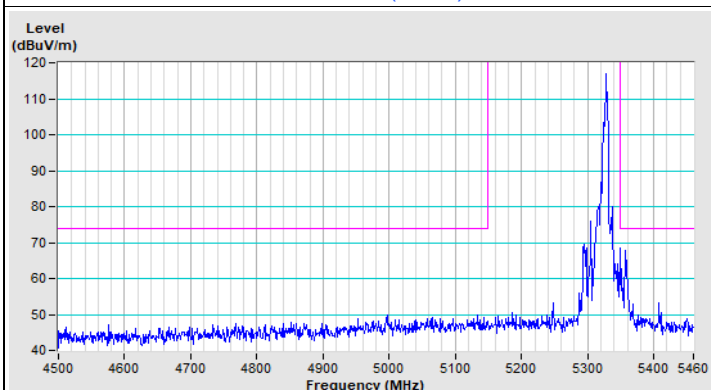

Horizontal (Peak)

Horizontal (Average)

Vertical (Peak)

Vertical (Average)

221006P53-R1-326-01

802.11ax (HE80) Channel 155

Horizontal (Peak)

Vertical (Peak)

802.11ax (HE20) 26-tone RU Channel 36

Horizontal (Peak)

Horizontal (Average)

Vertical (Peak)

Vertical (Average)

802.11ax (HE20) 26-tone RU Channel 64

Horizontal (Peak)

Horizontal (Average)

Vertical (Peak)

Vertical (Average)

802.11ax (HE20) 26-tone RU Channel 100

Horizontal (Peak)

Horizontal (Average)

Vertical (Peak)

Vertical (Average)

802.11ax (HE20) 26-tone RU Channel 149