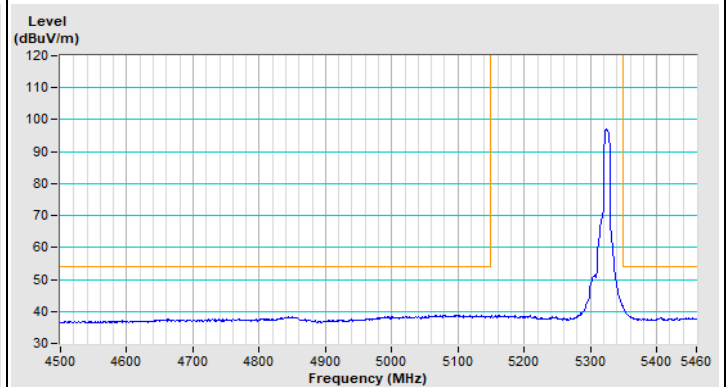

802.11ax (HE20) 52-tone RU Channel 149

Horizontal (Peak)

Vertical (Peak)

802.11ax (HE20) 52-tone RU Channel 157

Horizontal (Peak)

Vertical (Peak)

802.11ax (HE20) 52-tone RU Channel 165

Horizontal (Peak)

Vertical (Peak)

802.11ax (HE20) 106-tone RU Channel 36

Horizontal (Peak)

Horizontal (Average)

Vertical (Peak)

Vertical (Average)

802.11ax (HE20) 106-tone RU Channel 64

Horizontal (Peak)

Horizontal (Average)

Vertical (Peak)

Vertical (Average)

802.11ax (HE20) 106-tone RU Channel 100

Horizontal (Peak)

Horizontal (Average)

Vertical (Peak)

Vertical (Average)