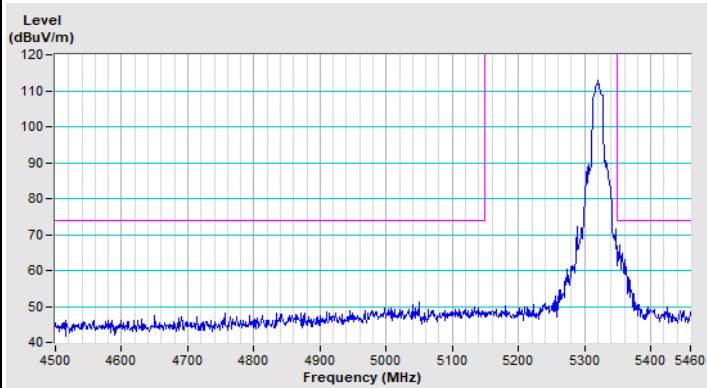

Horizontal (Peak)

Vertical (Peak)

802.11ax (HE20) 106-tone RU Channel 157

Horizontal (Peak)

Vertical (Peak)

802.11ax (HE20) 106-tone RU Channel 165

Horizontal (Peak)

Vertical (Peak)

Plot of Band Edge Mode C

802.11a Channel 36

Horizontal (Peak)

Horizontal (Average)

Vertical (Peak)

Vertical (Average)

802.11a Channel 64

Horizontal (Peak)

Horizontal (Average)

Vertical (Peak)

Vertical (Average)

802.11a Channel 100

Horizontal (Peak)

Horizontal (Average)

Vertical (Peak)

Vertical (Average)