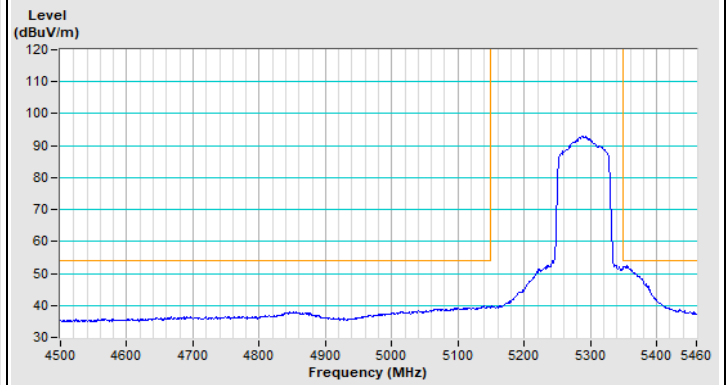

Horizontal (Peak)

Vertical (Peak)

802.11ax (HE40) Channel 159

Horizontal (Peak)

Vertical (Peak)

802.11ax (HE80) Channel 42

Horizontal (Peak)

Horizontal (Average)

Vertical (Peak)

Vertical (Average)

802.11ax (HE80) Channel 58

Horizontal (Peak)

Horizontal (Average)

Vertical (Peak)

Vertical (Average)

802.11ax (HE80) Channel 106

Horizontal (Peak)

Horizontal (Average)

Vertical (Peak)

Vertical (Average)

221006P53-R1-326-01

802.11ax (HE80) Channel 155

Horizontal (Peak)

Vertical (Peak)