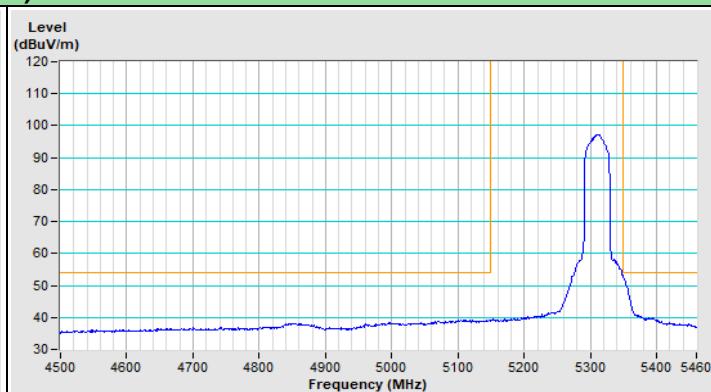

802.11ax (HE20) Channel 149

Horizontal (Peak)

Vertical (Peak)

802.11ax (HE20) Channel 157

Horizontal (Peak)

Vertical (Peak)

802.11ax (HE20) Channel 165

Horizontal (Peak)

Vertical (Peak)

802.11ax (HE40) Channel 38

Horizontal (Peak)

Horizontal (Average)

Vertical (Peak)

Vertical (Average)

802.11ax (HE40) Channel 62

Horizontal (Peak)

Horizontal (Average)

Vertical (Peak)

Vertical (Average)

802.11ax (HE40) Channel 102

Horizontal (Peak)

Horizontal (Average)

Vertical (Peak)

Vertical (Average)