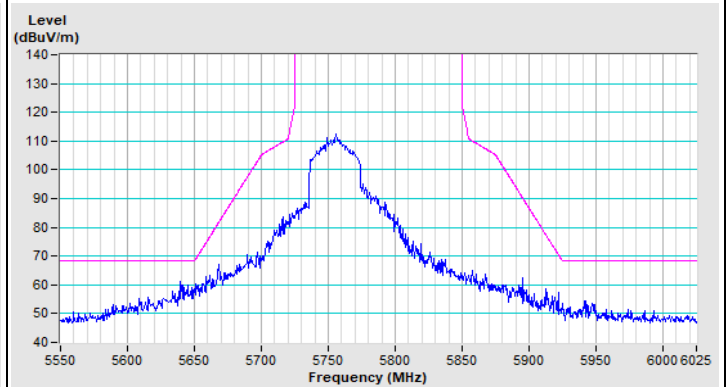

802.11ax (HE40) Channel 38

Horizontal (Peak)

Horizontal (Average)

Vertical (Peak)

Vertical (Average)

802.11ax (HE40) Channel 62

Horizontal (Peak)

Horizontal (Average)

Vertical (Peak)

Vertical (Average)

802.11ax (HE40) Channel 102

Horizontal (Peak)

Horizontal (Average)

Vertical (Peak)

Vertical (Average)

802.11ax (HE40) Channel 151

Horizontal (Peak)

Vertical (Peak)

802.11ax (HE40) Channel 159

Horizontal (Peak)

Vertical (Peak)

802.11ax (HE80) Channel 42

Horizontal (Peak)

Horizontal (Average)

Vertical (Peak)

Vertical (Average)

802.11ax (HE80) Channel 58

Horizontal (Peak)

Horizontal (Average)

Vertical (Peak)

Vertical (Average)

802.11ax (HE80) Channel 106