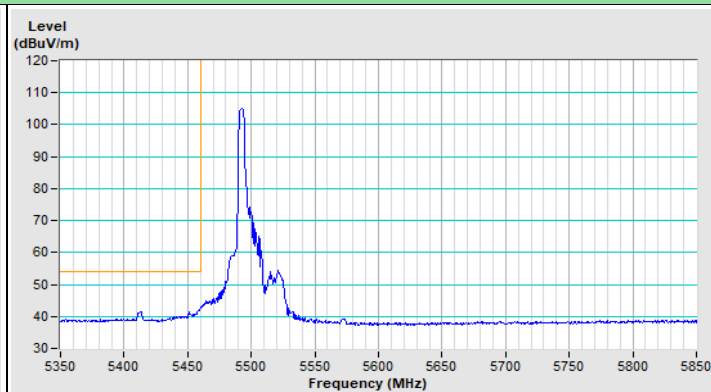

802.11ax (HE20) 52-tone RU Channel 36

Horizontal (Peak)

Horizontal (Average)

Vertical (Peak)

Vertical (Average)

802.11ax (HE20) 52-tone RU Channel 64

Horizontal (Peak)

Horizontal (Average)

Vertical (Peak)

Vertical (Average)

802.11ax (HE20) 52-tone RU Channel 100

Horizontal (Peak)

Horizontal (Average)

Vertical (Peak)

Vertical (Average)

802.11ax (HE20) 52-tone RU Channel 149

Horizontal (Peak)

Vertical (Peak)

802.11ax (HE20) 52-tone RU Channel 157

Horizontal (Peak)

Vertical (Peak)

802.11ax (HE20) 52-tone RU Channel 165

Horizontal (Peak)

Vertical (Peak)

802.11ax (HE20) 106-tone RU Channel 36

Horizontal (Peak)

Horizontal (Average)

Vertical (Peak)

Vertical (Average)

802.11ax (HE20) 106-tone RU Channel 64

Horizontal (Peak)

Horizontal (Average)