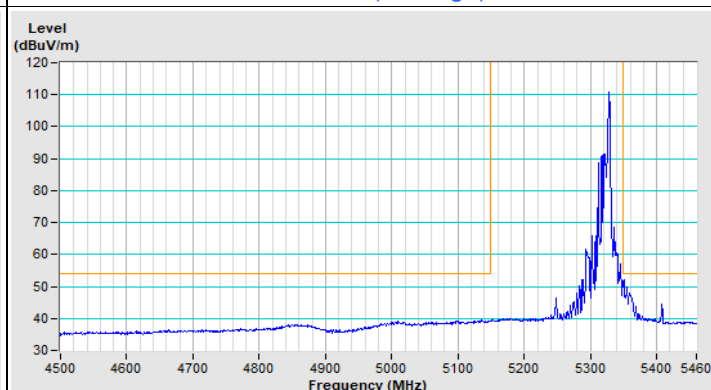

Horizontal (Peak)

Horizontal (Average)

Vertical (Peak)

Vertical (Average)

221006P53-R1-326-01

802.11ax (HE80) Channel 155

Horizontal (Peak)

Vertical (Peak)

802.11ax (HE20) 26-tone RU Channel 36

Horizontal (Peak)

Horizontal (Average)

Vertical (Peak)

Vertical (Average)

802.11ax (HE20) 26-tone RU Channel 64

Horizontal (Peak)

Horizontal (Average)

Vertical (Peak)

Vertical (Average)

802.11ax (HE20) 26-tone RU Channel 100

Horizontal (Peak)

Horizontal (Average)

Vertical (Peak)

Vertical (Average)

802.11ax (HE20) 26-tone RU Channel 149