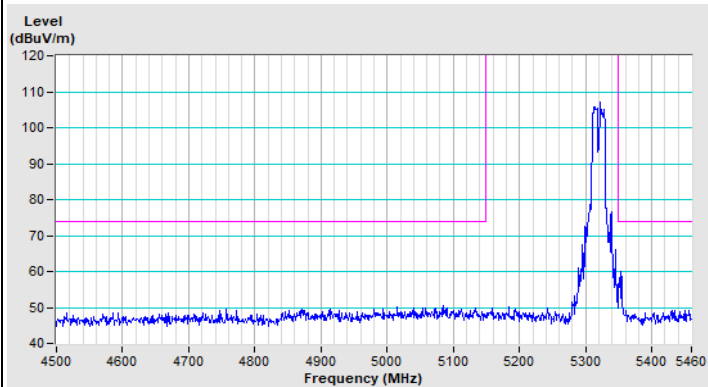

802.11ax (HE20) 52-tone RU Channel 149

Horizontal (Peak)

Vertical (Peak)

802.11ax (HE20) 52-tone RU Channel 157

Horizontal (Peak)

Vertical (Peak)

802.11ax (HE20) 52-tone RU Channel 165

Horizontal (Peak)

Vertical (Peak)

802.11ax (HE20) 106-tone RU Channel 36

Horizontal (Peak)

Horizontal (Average)

Vertical (Peak)

Vertical (Average)

802.11ax (HE20) 106-tone RU Channel 64

Horizontal (Peak)

Horizontal (Average)

Vertical (Peak)

Vertical (Average)

802.11ax (HE20) 106-tone RU Channel 100

Horizontal (Peak)

Horizontal (Average)

Vertical (Peak)

Vertical (Average)