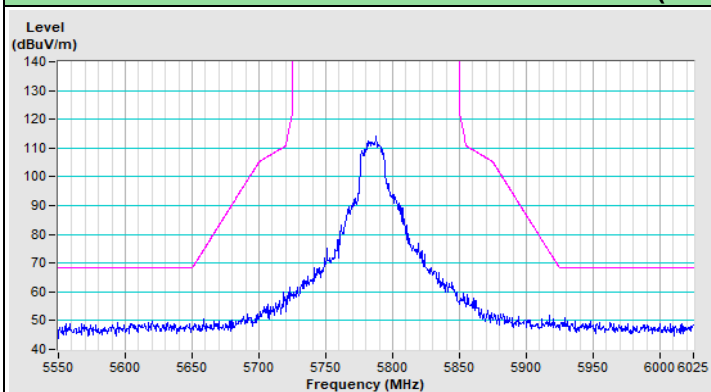

Horizontal (Average)

Vertical (Peak)

Vertical (Average)

802.11ax (HE20) Channel 100

Horizontal (Peak)

Horizontal (Average)

Vertical (Peak)

Vertical (Average)

802.11ax (HE20) Channel 149

Horizontal (Peak)

Vertical (Peak)

802.11ax (HE20) Channel 157

Horizontal (Peak)

Vertical (Peak)

802.11ax (HE20) Channel 165

Horizontal (Peak)

Vertical (Peak)

802.11ax (HE40) Channel 38

Horizontal (Peak)

Horizontal (Average)

Vertical (Peak)

Vertical (Average)

802.11ax (HE40) Channel 62

Horizontal (Peak)