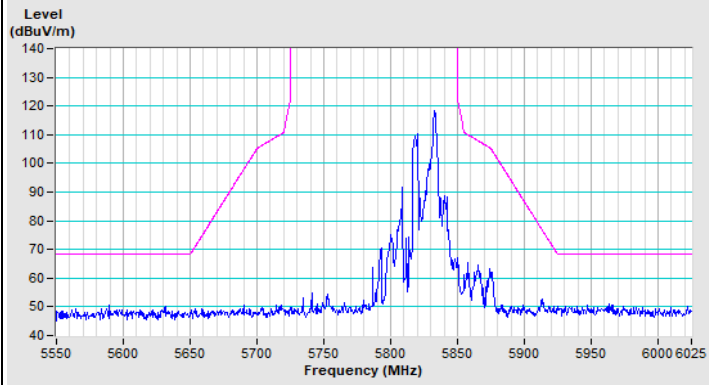

Vertical (Peak)

Vertical (Average)

802.11ax (HE20) 26-tone RU Channel 100

Horizontal (Peak)

Horizontal (Average)

Vertical (Peak)

Vertical (Average)

802.11ax (HE20) 26-tone RU Channel 149

Horizontal (Peak)

Vertical (Peak)

802.11ax (HE20) 26-tone RU Channel 157

Horizontal (Peak)

Vertical (Peak)

802.11ax (HE20) 26-tone RU Channel 165

Horizontal (Peak)

Vertical (Peak)

802.11ax (HE20) 52-tone RU Channel 36

Horizontal (Peak)

Horizontal (Average)

Vertical (Peak)

Vertical (Average)

802.11ax (HE20) 52-tone RU Channel 64

Horizontal (Peak)

Horizontal (Average)

Vertical (Peak)

Vertical (Average)

802.11ax (HE20) 52-tone RU Channel 100

Horizontal (Peak)

Horizontal (Average)

Vertical (Peak)

Vertical (Average)

802.11ax (HE20) 52-tone RU Channel 149