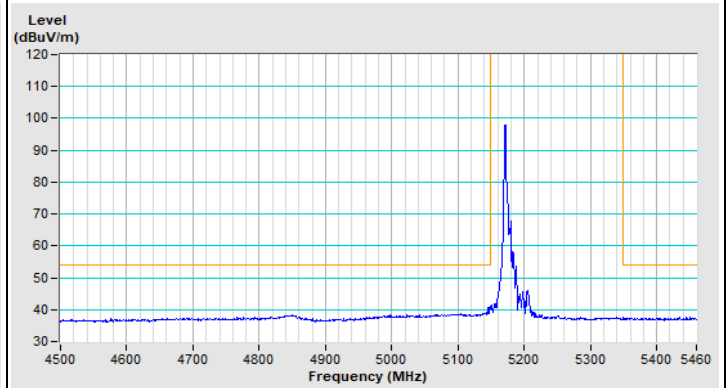

Vertical (Peak)

802.11ax (HE20) 26-tone RU Channel 36

Horizontal (Peak)

Horizontal (Average)

Vertical (Peak)

Vertical (Average)

802.11ax (HE20) 26-tone RU Channel 64

Horizontal (Peak)

Horizontal (Average)

Vertical (Peak)

Vertical (Average)

802.11ax (HE20) 26-tone RU Channel 100

Horizontal (Peak)

Horizontal (Average)

Vertical (Peak)

Vertical (Average)