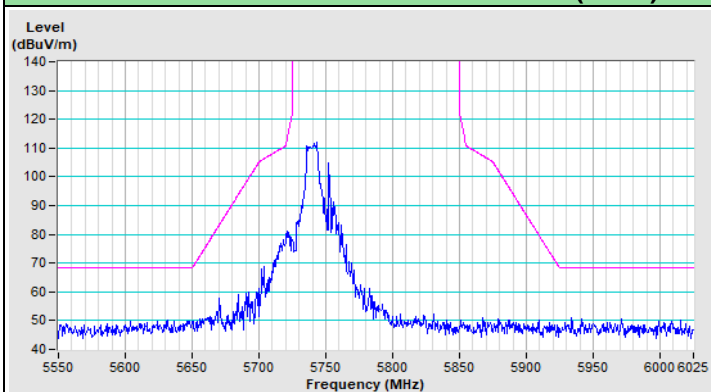

Vertical (Peak)

802.11ax (HE20) 106-tone RU Channel 36

Horizontal (Peak)

Horizontal (Average)

Vertical (Peak)

Vertical (Average)

802.11ax (HE20) 106-tone RU Channel 64

Horizontal (Peak)

Horizontal (Average)

Vertical (Peak)

Vertical (Average)

802.11ax (HE20) 106-tone RU Channel 100

Horizontal (Peak)

Horizontal (Average)

Vertical (Peak)

Vertical (Average)

802.11ax (HE20) 106-tone RU Channel 149

Horizontal (Peak)

Vertical (Peak)

802.11ax (HE20) 106-tone RU Channel 157

Horizontal (Peak)

Vertical (Peak)

802.11ax (HE20) 106-tone RU Channel 165

Horizontal (Peak)