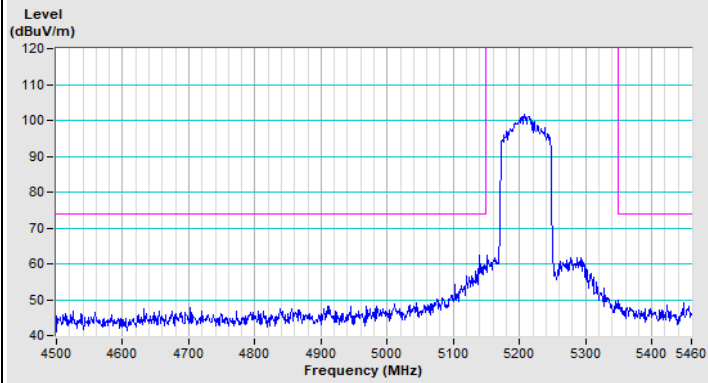

Horizontal (Average)

Vertical (Peak)

Vertical (Average)

802.11ax (HE40) Channel 102

Horizontal (Peak)

Horizontal (Average)

Vertical (Peak)

Vertical (Average)

802.11ax (HE40) Channel 151

Horizontal (Peak)

Vertical (Peak)

802.11ax (HE40) Channel 159

Horizontal (Peak)

Vertical (Peak)

802.11ax (HE80) Channel 42

Horizontal (Peak)

Horizontal (Average)

Vertical (Peak)

Vertical (Average)

802.11ax (HE80) Channel 58

Horizontal (Peak)

Horizontal (Average)

Vertical (Peak)

Vertical (Average)