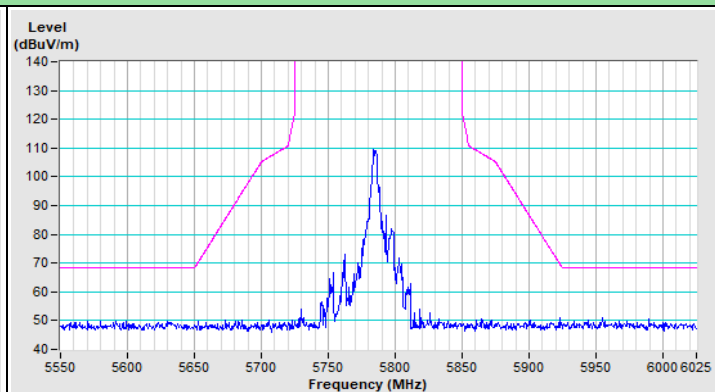

Horizontal (Average)

Vertical (Peak)

Vertical (Average)

802.11ax (HE20) 26-tone RU Channel 100

Horizontal (Peak)

Horizontal (Average)

Vertical (Peak)

Vertical (Average)

802.11ax (HE20) 26-tone RU Channel 149

Horizontal (Peak)

Vertical (Peak)

802.11ax (HE20) 26-tone RU Channel 157

Horizontal (Peak)

Vertical (Peak)

802.11ax (HE20) 26-tone RU Channel 165

Horizontal (Peak)

Vertical (Peak)

802.11ax (HE20) 52-tone RU Channel 36

Horizontal (Peak)

Horizontal (Average)

Vertical (Peak)

Vertical (Average)

802.11ax (HE20) 52-tone RU Channel 64

Horizontal (Peak)