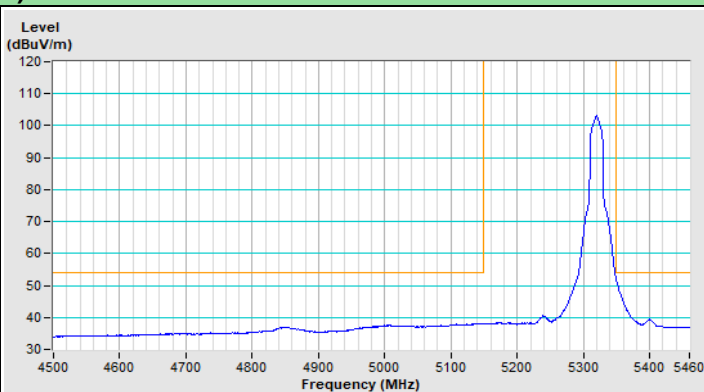

802.11a Channel 149

Horizontal (Peak)

Vertical (Peak)

802.11a Channel 157

Horizontal (Peak)

Vertical (Peak)

802.11a Channel 165

Horizontal (Peak)

Vertical (Peak)

802.11ax (HE20) Channel 36

Horizontal (Peak)

Horizontal (Average)

Vertical (Peak)

Vertical (Average)

802.11ax (HE20) Channel 64

Horizontal (Peak)

Horizontal (Average)

Vertical (Peak)

Vertical (Average)

802.11ax (HE20) Channel 100

Horizontal (Peak)

Horizontal (Average)

Vertical (Peak)

Vertical (Average)

802.11ax (HE20) Channel 149

Horizontal (Peak)

Vertical (Peak)

802.11ax (HE20) Channel 157

Horizontal (Peak)

Vertical (Peak)

802.11ax (HE20) Channel 165

Horizontal (Peak)