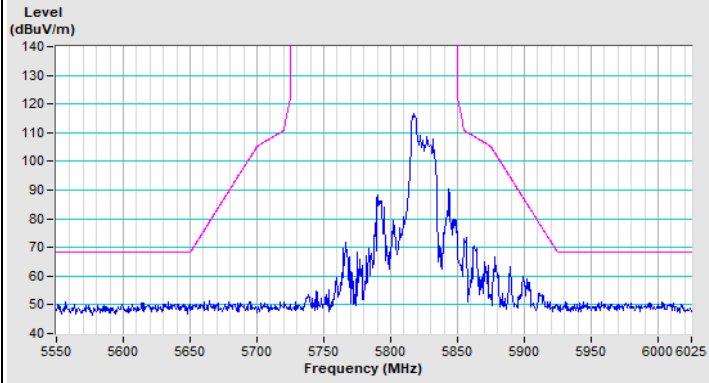

Horizontal (Average)

Vertical (Peak)

Vertical (Average)

802.11ax (HE20) 52-tone RU Channel 100

Horizontal (Peak)

Horizontal (Average)

Vertical (Peak)

Vertical (Average)

802.11ax (HE20) 52-tone RU Channel 149

Horizontal (Peak)

Vertical (Peak)

802.11ax (HE20) 52-tone RU Channel 157

Horizontal (Peak)

Vertical (Peak)

802.11ax (HE20) 52-tone RU Channel 165

Horizontal (Peak)

Vertical (Peak)

802.11ax (HE20) 106-tone RU Channel 36

Horizontal (Peak)

Horizontal (Average)

Vertical (Peak)

Vertical (Average)

802.11ax (HE20) 106-tone RU Channel 64

Horizontal (Peak)