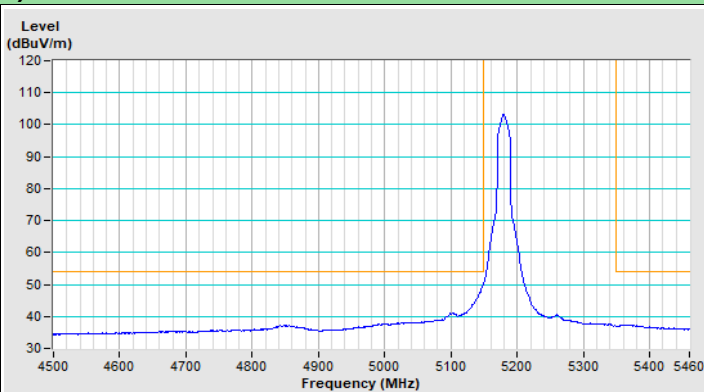

Horizontal (Average)

Vertical (Peak)

Vertical (Average)

802.11a Channel 100

Horizontal (Peak)

Horizontal (Average)

Vertical (Peak)

Vertical (Average)

802.11a Channel 149

Horizontal (Peak)

Vertical (Peak)

802.11a Channel 157

Horizontal (Peak)

Vertical (Peak)

802.11a Channel 165

Horizontal (Peak)

Vertical (Peak)

802.11ax (HE20) Channel 36

Horizontal (Peak)

Horizontal (Average)

Vertical (Peak)

Vertical (Average)

802.11ax (HE20) Channel 64

Horizontal (Peak)

Horizontal (Average)

Vertical (Peak)

Vertical (Average)

802.11ax (HE20) Channel 100

Horizontal (Peak)

Horizontal (Average)

Vertical (Peak)

Vertical (Average)