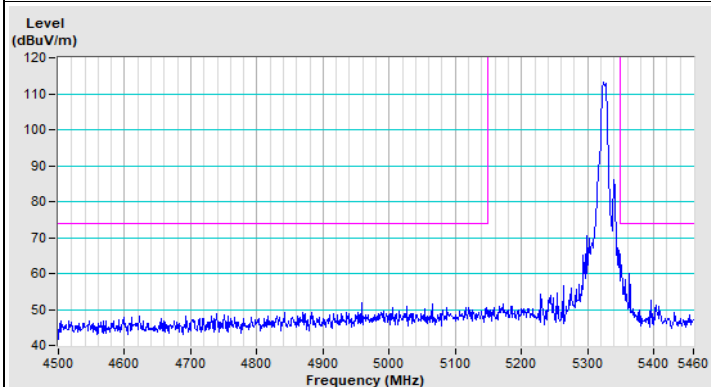

Horizontal (Peak)

Vertical (Peak)

802.11ax (HE20) 52-tone RU Channel 157

Horizontal (Peak)

Vertical (Peak)

802.11ax (HE20) 52-tone RU Channel 165

Horizontal (Peak)

Vertical (Peak)

802.11ax (HE20) 106-tone RU Channel 36

Horizontal (Peak)

Horizontal (Average)

Vertical (Peak)

Vertical (Average)

802.11ax (HE20) 106-tone RU Channel 64

Horizontal (Peak)

Horizontal (Average)

Vertical (Peak)

Vertical (Average)

802.11ax (HE20) 106-tone RU Channel 100

Horizontal (Peak)

Horizontal (Average)

Vertical (Peak)

Vertical (Average)

802.11ax (HE20) 106-tone RU Channel 149