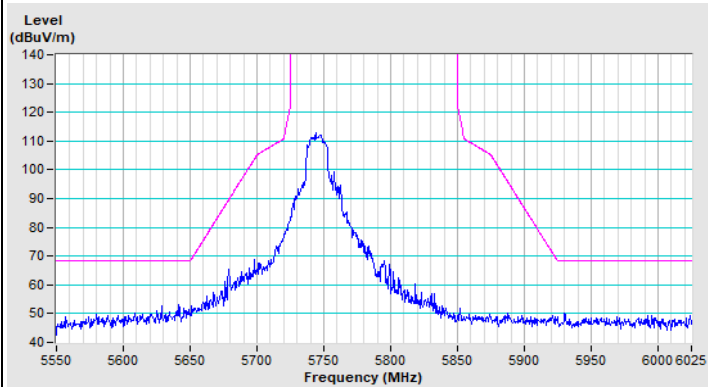

Plot of Band Edge Mode C

802.11a Channel 36

Horizontal (Peak)

Horizontal (Average)

Vertical (Peak)

Vertical (Average)

802.11a Channel 64

Horizontal (Peak)

Horizontal (Average)

Vertical (Peak)

Vertical (Average)

802.11a Channel 100

Horizontal (Peak)

Horizontal (Average)

Vertical (Peak)

Vertical (Average)

802.11a Channel 149

Horizontal (Peak)

Vertical (Peak)

802.11a Channel 157

Horizontal (Peak)

Vertical (Peak)

802.11a Channel 165

Horizontal (Peak)

Vertical (Peak)

802.11ax (HE20) Channel 36

Horizontal (Peak)

Horizontal (Average)

Vertical (Peak)

Vertical (Average)

802.11ax (HE20) Channel 64

Horizontal (Peak)