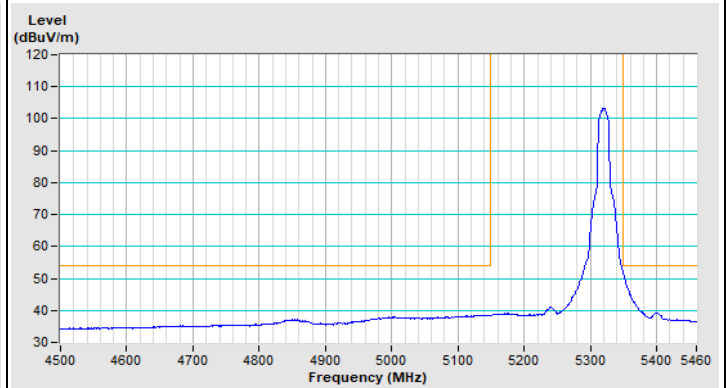

Plot of Band Edge Mode C

802.11a Channel 36

Horizontal (Peak)

Horizontal (Average)

Vertical (Peak)

Vertical (Average)

802.11a Channel 64

Horizontal (Peak)

Horizontal (Average)

Vertical (Peak)

Vertical (Average)

802.11a Channel 100

Horizontal (Peak)

Horizontal (Average)

Vertical (Peak)

Vertical (Average)