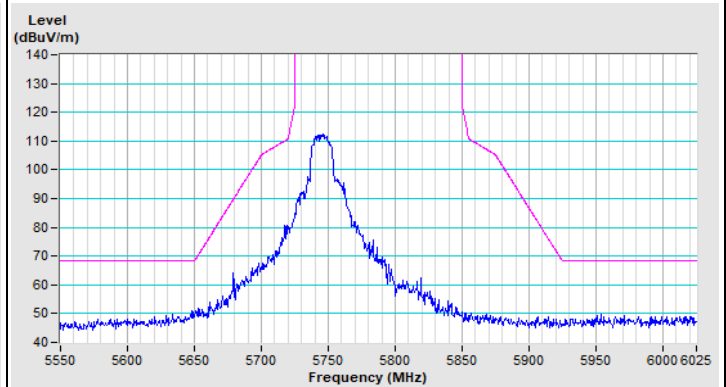

Plot of Band Edge Mode C

802.11a Channel 36

Horizontal (Peak)

Horizontal (Average)

Vertical (Peak)

Vertical (Average)

802.11a Channel 64

Horizontal (Peak)

Horizontal (Average)

Vertical (Peak)

Vertical (Average)

802.11a Channel 100

Horizontal (Peak)

Horizontal (Average)

Vertical (Peak)

Vertical (Average)

802.11a Channel 149

Horizontal (Peak)

Vertical (Peak)

802.11a Channel 157

Horizontal (Peak)

Vertical (Peak)

802.11a Channel 165

Horizontal (Peak)