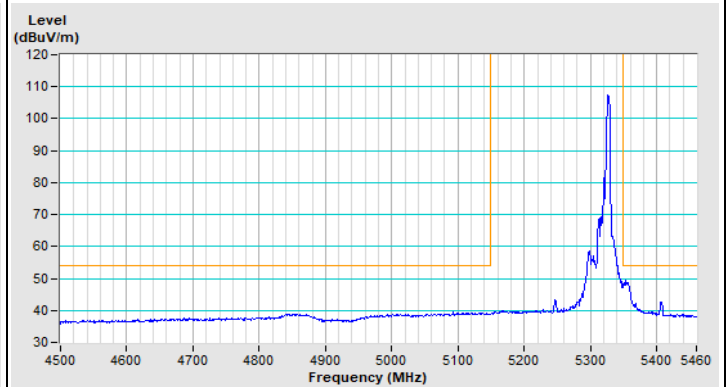

Horizontal (Peak)

Vertical (Peak)

802.11ax (HE20) 26-tone RU Channel 157

Horizontal (Peak)

Vertical (Peak)

802.11ax (HE20) 26-tone RU Channel 165

Horizontal (Peak)

Vertical (Peak)

802.11ax (HE20) 52-tone RU Channel 36

Horizontal (Peak)

Horizontal (Average)

Vertical (Peak)

Vertical (Average)

802.11ax (HE20) 52-tone RU Channel 64

Horizontal (Peak)

Horizontal (Average)

Vertical (Peak)

Vertical (Average)

802.11ax (HE20) 52-tone RU Channel 100

Horizontal (Peak)

Horizontal (Average)

Vertical (Peak)

Vertical (Average)

802.11ax (HE20) 52-tone RU Channel 149