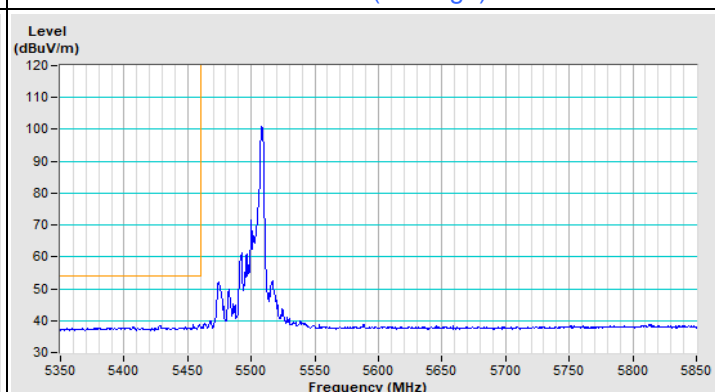

Vertical (Peak)

802.11ax (HE20) 26-tone RU Channel 36

Horizontal (Peak)

Horizontal (Average)

Vertical (Peak)

Vertical (Average)

802.11ax (HE20) 26-tone RU Channel 64

Horizontal (Peak)

Horizontal (Average)

Vertical (Peak)

Vertical (Average)

802.11ax (HE20) 26-tone RU Channel 100

Horizontal (Peak)

Horizontal (Average)

Vertical (Peak)

Vertical (Average)

802.11ax (HE20) 26-tone RU Channel 149

Horizontal (Peak)

Vertical (Peak)

802.11ax (HE20) 26-tone RU Channel 157

Horizontal (Peak)

Vertical (Peak)

802.11ax (HE20) 26-tone RU Channel 165

Horizontal (Peak)