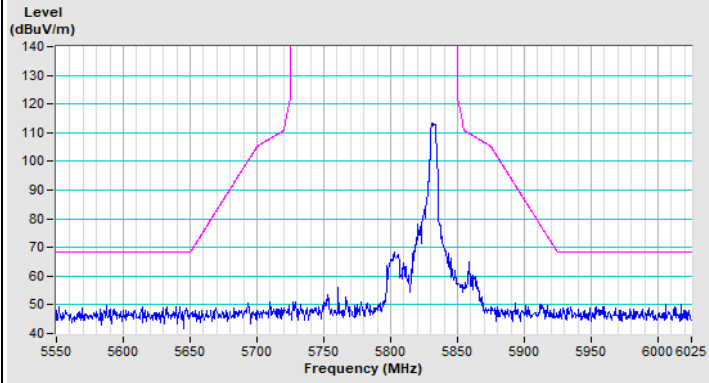

Vertical (Peak)

Vertical (Average)

802.11ax (HE20) 52-tone RU Channel 100

Horizontal (Peak)

Horizontal (Average)

Vertical (Peak)

Vertical (Average)

802.11ax (HE20) 52-tone RU Channel 149

Horizontal (Peak)

Vertical (Peak)

802.11ax (HE20) 52-tone RU Channel 157

Horizontal (Peak)

Vertical (Peak)

802.11ax (HE20) 52-tone RU Channel 165

Horizontal (Peak)

Vertical (Peak)

802.11ax (HE20) 106-tone RU Channel 36

Horizontal (Peak)

Horizontal (Average)

Vertical (Peak)

Vertical (Average)

802.11ax (HE20) 106-tone RU Channel 64

Horizontal (Peak)

Horizontal (Average)

Vertical (Peak)

Vertical (Average)

802.11ax (HE20) 106-tone RU Channel 100

Horizontal (Peak)

Horizontal (Average)

Vertical (Peak)

Vertical (Average)

802.11ax (HE20) 106-tone RU Channel 149