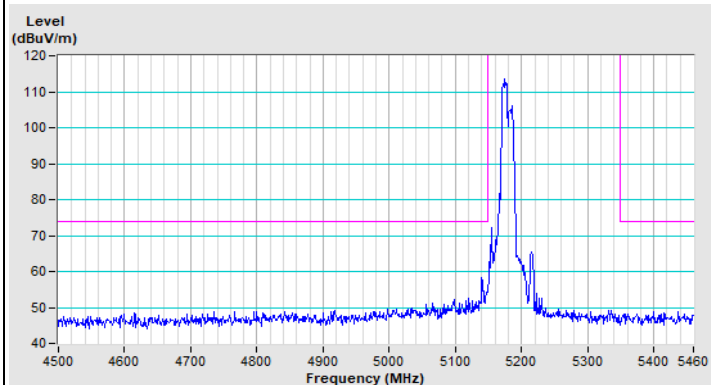

Vertical (Peak)

Vertical (Average)

802.11ax (HE20) 52-tone RU Channel 100

Horizontal (Peak)

Horizontal (Average)

Vertical (Peak)

Vertical (Average)

802.11ax (HE20) 52-tone RU Channel 149

Horizontal (Peak)

Vertical (Peak)

802.11ax (HE20) 52-tone RU Channel 157

Horizontal (Peak)

Vertical (Peak)

802.11ax (HE20) 52-tone RU Channel 165

Horizontal (Peak)

Vertical (Peak)

802.11ax (HE20) 106-tone RU Channel 36

Horizontal (Peak)

Horizontal (Average)

Vertical (Peak)

Vertical (Average)

802.11ax (HE20) 106-tone RU Channel 64

Horizontal (Peak)

Horizontal (Average)

Vertical (Peak)

Vertical (Average)

802.11ax (HE20) 106-tone RU Channel 100

Horizontal (Peak)

Horizontal (Average)

Vertical (Peak)

Vertical (Average)

802.11ax (HE20) 106-tone RU Channel 149