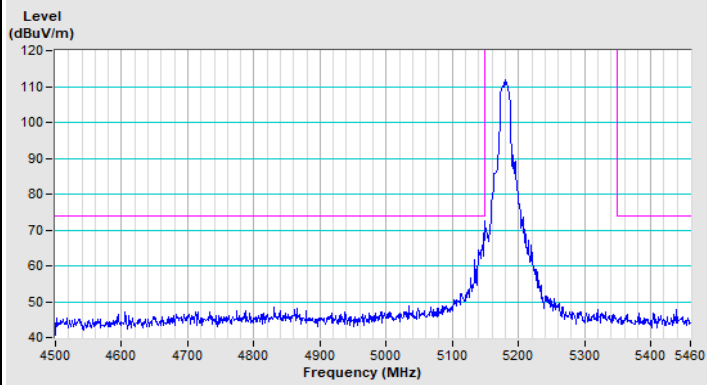

Vertical (Peak)

Vertical (Average)

802.11ax (HE20) 106-tone RU Channel 100

Horizontal (Peak)

Horizontal (Average)

Vertical (Peak)

Vertical (Average)

802.11ax (HE20) 106-tone RU Channel 149

Horizontal (Peak)

Vertical (Peak)

802.11ax (HE20) 106-tone RU Channel 157

Horizontal (Peak)

Vertical (Peak)

802.11ax (HE20) 106-tone RU Channel 165

Horizontal (Peak)

Vertical (Peak)

Plot of Band Edge Mode C

802.11a Channel 36

Horizontal (Peak)

Horizontal (Average)

Vertical (Peak)

Vertical (Average)

802.11a Channel 64

Horizontal (Peak)