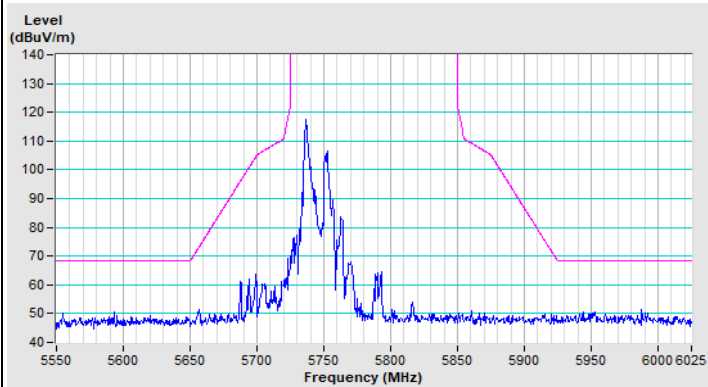

802.11ax (HE20) 26-tone RU Channel 36

Horizontal (Peak)

Horizontal (Average)

Vertical (Peak)

Vertical (Average)

802.11ax (HE20) 26-tone RU Channel 64

Horizontal (Peak)

Horizontal (Average)

Vertical (Peak)

Vertical (Average)

802.11ax (HE20) 26-tone RU Channel 100

Horizontal (Peak)

Horizontal (Average)

Vertical (Peak)

Vertical (Average)

802.11ax (HE20) 26-tone RU Channel 149

Horizontal (Peak)

Vertical (Peak)

802.11ax (HE20) 26-tone RU Channel 157

Horizontal (Peak)

Vertical (Peak)

802.11ax (HE20) 26-tone RU Channel 165

Horizontal (Peak)

Vertical (Peak)