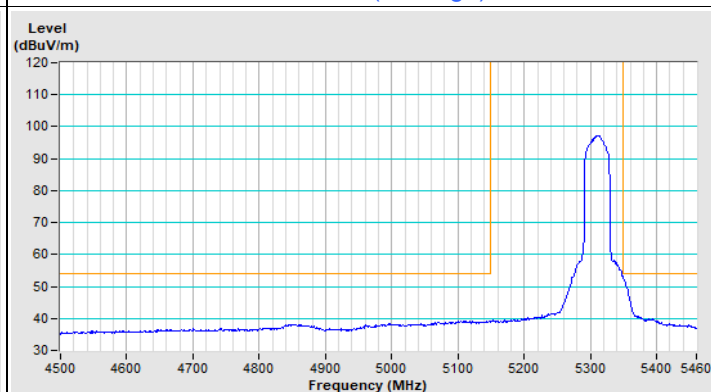

802.11ax (HE20) Channel 149

Horizontal (Peak)

Vertical (Peak)

802.11ax (HE20) Channel 157

Horizontal (Peak)

Vertical (Peak)

802.11ax (HE20) Channel 165

Horizontal (Peak)

Vertical (Peak)

802.11ax (HE40) Channel 38

Horizontal (Peak)

Horizontal (Average)

Vertical (Peak)

Vertical (Average)

802.11ax (HE40) Channel 62

Horizontal (Peak)

Horizontal (Average)

Vertical (Peak)

Vertical (Average)

802.11ax (HE40) Channel 102

Horizontal (Peak)

Horizontal (Average)

Vertical (Peak)

Vertical (Average)