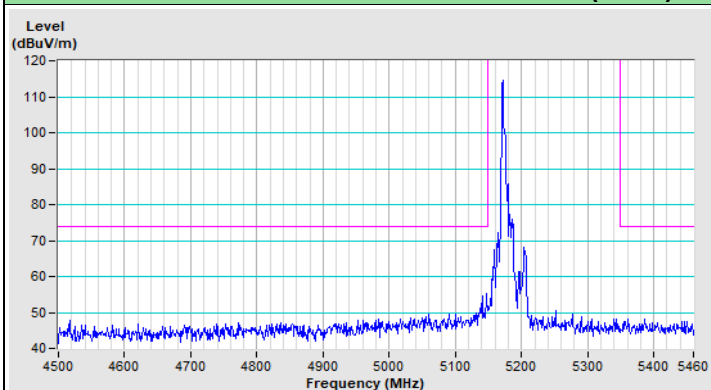

Vertical (Peak)

Vertical (Average)

802.11ax (HE80) Channel 58

Horizontal (Peak)

Horizontal (Average)

Vertical (Peak)

Vertical (Average)

802.11ax (HE80) Channel 106

Horizontal (Peak)

Horizontal (Average)

Vertical (Peak)

Vertical (Average)

221006P53-R1-326-01

802.11ax (HE80) Channel 155

Horizontal (Peak)

Vertical (Peak)

802.11ax (HE20) 26-tone RU Channel 36

Horizontal (Peak)

Horizontal (Average)

Vertical (Peak)

Vertical (Average)

802.11ax (HE20) 26-tone RU Channel 64

Horizontal (Peak)

Horizontal (Average)

Vertical (Peak)

Vertical (Average)

802.11ax (HE20) 26-tone RU Channel 100

Horizontal (Peak)

Horizontal (Average)

Vertical (Peak)

Vertical (Average)

802.11ax (HE20) 26-tone RU Channel 149