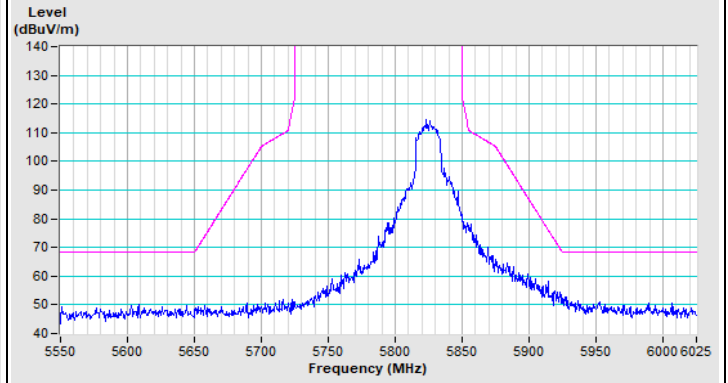

Horizontal (Average)

Vertical (Peak)

Vertical (Average)

802.11ax (HE20) Channel 100

Horizontal (Peak)

Horizontal (Average)

Vertical (Peak)

Vertical (Average)

802.11ax (HE20) Channel 149

Horizontal (Peak)

Vertical (Peak)

802.11ax (HE20) Channel 157

Horizontal (Peak)

Vertical (Peak)

802.11ax (HE20) Channel 165

Horizontal (Peak)

Vertical (Peak)

802.11ax (HE40) Channel 38

Horizontal (Peak)

Horizontal (Average)

Vertical (Peak)

Vertical (Average)

802.11ax (HE40) Channel 62

Horizontal (Peak)