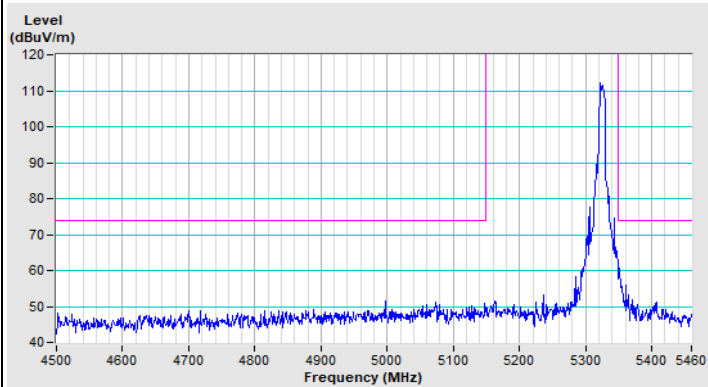

802.11ax (HE20) 52-tone RU Channel 149

Horizontal (Peak)

Vertical (Peak)

802.11ax (HE20) 52-tone RU Channel 157

Horizontal (Peak)

Vertical (Peak)

802.11ax (HE20) 52-tone RU Channel 165

Horizontal (Peak)

Vertical (Peak)

802.11ax (HE20) 106-tone RU Channel 36

Horizontal (Peak)

Horizontal (Average)

Vertical (Peak)

Vertical (Average)

802.11ax (HE20) 106-tone RU Channel 64

Horizontal (Peak)

Horizontal (Average)

Vertical (Peak)

Vertical (Average)

802.11ax (HE20) 106-tone RU Channel 100

Horizontal (Peak)

Horizontal (Average)

Vertical (Peak)

Vertical (Average)