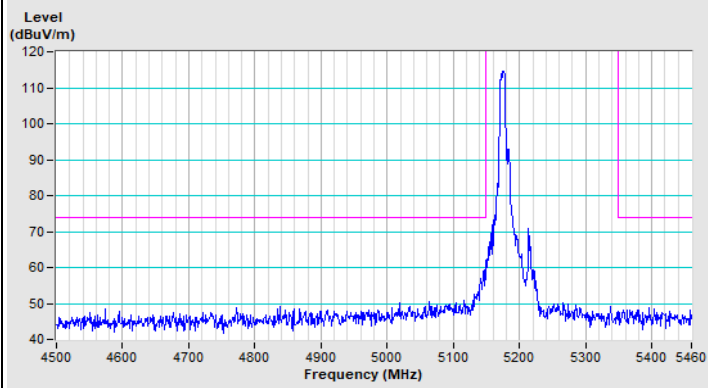

Horizontal (Average)

Vertical (Peak)

Vertical (Average)

802.11ax (HE20) 52-tone RU Channel 100

Horizontal (Peak)

Horizontal (Average)

Vertical (Peak)

Vertical (Average)

802.11ax (HE20) 52-tone RU Channel 149

Horizontal (Peak)

Vertical (Peak)

802.11ax (HE20) 52-tone RU Channel 157

Horizontal (Peak)

Vertical (Peak)

802.11ax (HE20) 52-tone RU Channel 165

Horizontal (Peak)

Vertical (Peak)

802.11ax (HE20) 106-tone RU Channel 36

Horizontal (Peak)

Horizontal (Average)

Vertical (Peak)

Vertical (Average)

802.11ax (HE20) 106-tone RU Channel 64

Horizontal (Peak)