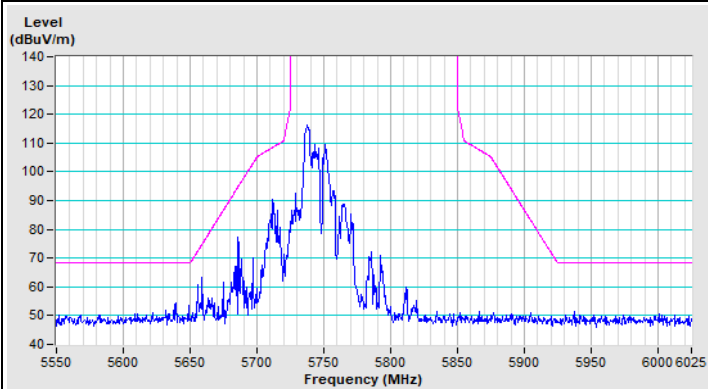

Vertical (Peak)

802.11ax (HE20) 52-tone RU Channel 36

Horizontal (Peak)

Horizontal (Average)

Vertical (Peak)

Vertical (Average)

802.11ax (HE20) 52-tone RU Channel 64

Horizontal (Peak)

Horizontal (Average)

Vertical (Peak)

Vertical (Average)

802.11ax (HE20) 52-tone RU Channel 100

Horizontal (Peak)

Horizontal (Average)

Vertical (Peak)

Vertical (Average)

802.11ax (HE20) 52-tone RU Channel 149

Horizontal (Peak)

Vertical (Peak)

802.11ax (HE20) 52-tone RU Channel 157

Horizontal (Peak)

Vertical (Peak)

802.11ax (HE20) 52-tone RU Channel 165

Horizontal (Peak)