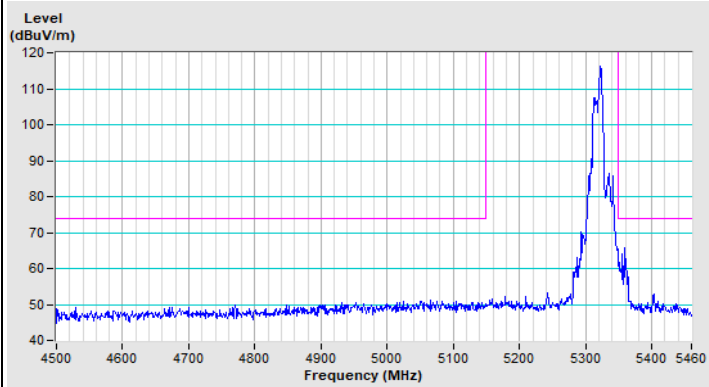

802.11ax (HE20) 26-tone RU Channel 149

Horizontal (Peak)

Vertical (Peak)

802.11ax (HE20) 26-tone RU Channel 157

Horizontal (Peak)

Vertical (Peak)

802.11ax (HE20) 26-tone RU Channel 165

Horizontal (Peak)

Vertical (Peak)

802.11ax (HE20) 52-tone RU Channel 36

Horizontal (Peak)

Horizontal (Average)

Vertical (Peak)

Vertical (Average)

802.11ax (HE20) 52-tone RU Channel 64

Horizontal (Peak)

Horizontal (Average)

Vertical (Peak)

Vertical (Average)

802.11ax (HE20) 52-tone RU Channel 100

Horizontal (Peak)

Horizontal (Average)

Vertical (Peak)

Vertical (Average)