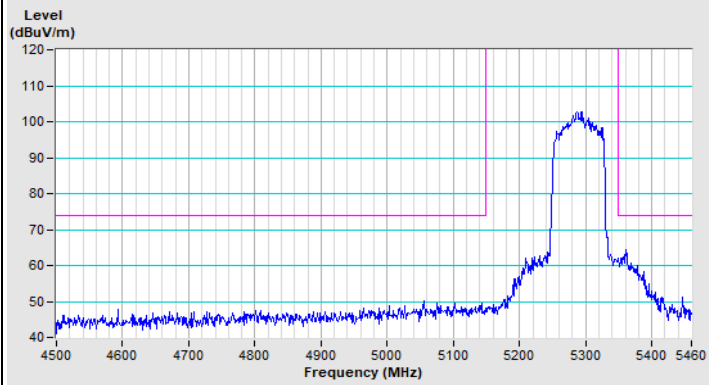

Vertical (Peak)

Vertical (Average)

802.11ax (HE40) Channel 102

Horizontal (Peak)

Horizontal (Average)

Vertical (Peak)

Vertical (Average)

802.11ax (HE40) Channel 151

Horizontal (Peak)

Vertical (Peak)

802.11ax (HE40) Channel 159

Horizontal (Peak)

Vertical (Peak)

802.11ax (HE80) Channel 42

Horizontal (Peak)

Horizontal (Average)

Vertical (Peak)

Vertical (Average)

802.11ax (HE80) Channel 58

Horizontal (Peak)

Horizontal (Average)

Vertical (Peak)

Vertical (Average)

802.11ax (HE80) Channel 106

Horizontal (Peak)

Horizontal (Average)

Vertical (Peak)

Vertical (Average)

221006P53-R1-326-01

802.11ax (HE80) Channel 155

Horizontal (Peak)

Vertical (Peak)