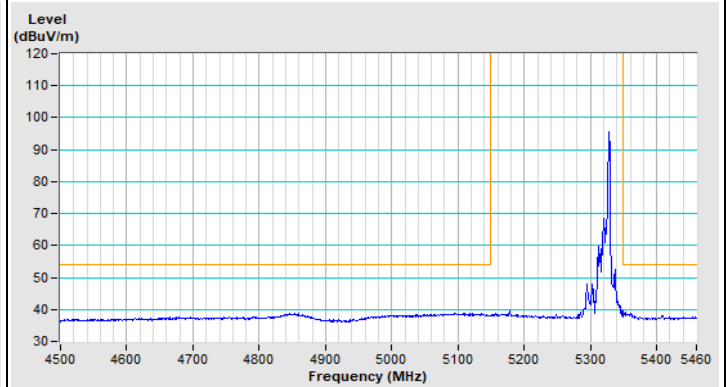

Vertical (Peak)

802.11ax (HE20) 26-tone RU Channel 36

Horizontal (Peak)

Horizontal (Average)

Vertical (Peak)

Vertical (Average)

802.11ax (HE20) 26-tone RU Channel 64

Horizontal (Peak)

Horizontal (Average)

Vertical (Peak)

Vertical (Average)

802.11ax (HE20) 26-tone RU Channel 100

Horizontal (Peak)

Horizontal (Average)

Vertical (Peak)

Vertical (Average)