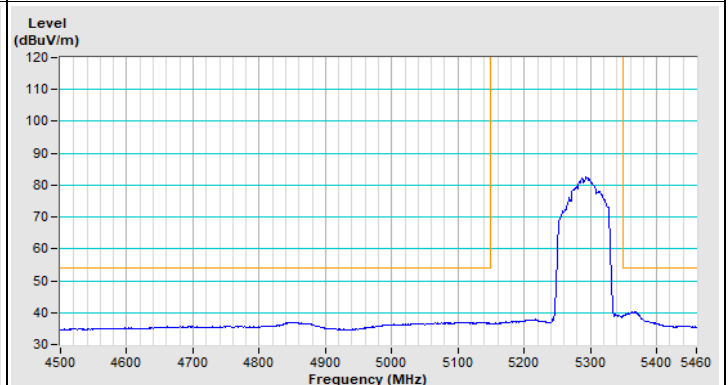

802.11ax (HE40) Channel 151

Horizontal (Peak)

Vertical (Peak)

802.11ax (HE40) Channel 159

Horizontal (Peak)

Vertical (Peak)

802.11ax (HE80) Channel 42

Horizontal (Peak)

Horizontal (Average)

Vertical (Peak)

Vertical (Average)

802.11ax (HE80) Channel 58

Horizontal (Peak)

Horizontal (Average)

Vertical (Peak)

Vertical (Average)

802.11ax (HE80) Channel 106

Horizontal (Peak)

Horizontal (Average)

Vertical (Peak)

Vertical (Average)

221006P53-R1-326-01

802.11ax (HE80) Channel 155

Horizontal (Peak)