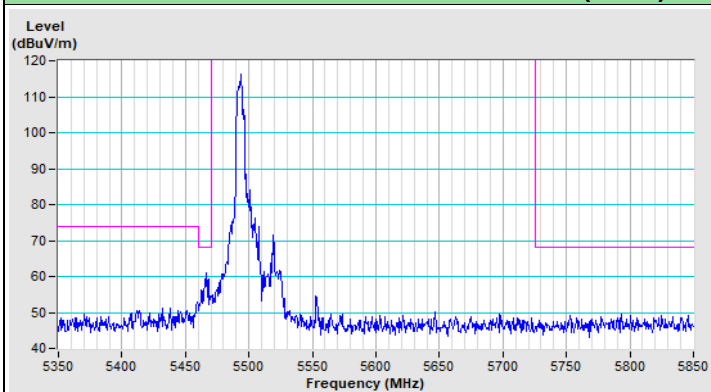

Horizontal (Peak)

Vertical (Peak)

802.11ax (HE20) 26-tone RU Channel 157

Horizontal (Peak)

Vertical (Peak)

802.11ax (HE20) 26-tone RU Channel 165

Horizontal (Peak)

Vertical (Peak)

802.11ax (HE20) 52-tone RU Channel 36

Horizontal (Peak)

Horizontal (Average)

Vertical (Peak)

Vertical (Average)

802.11ax (HE20) 52-tone RU Channel 64

Horizontal (Peak)

Horizontal (Average)

Vertical (Peak)

Vertical (Average)

802.11ax (HE20) 52-tone RU Channel 100

Horizontal (Peak)

Horizontal (Average)

Vertical (Peak)

Vertical (Average)

802.11ax (HE20) 52-tone RU Channel 149