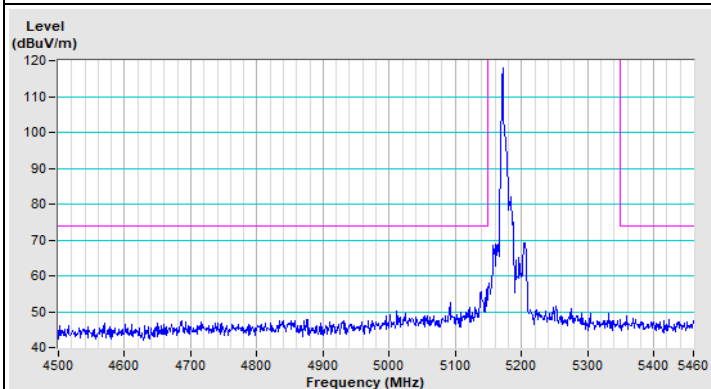

Vertical (Peak)

Vertical (Average)

802.11ax (HE80) Channel 58

Horizontal (Peak)

Horizontal (Average)

Vertical (Peak)

Vertical (Average)

802.11ax (HE80) Channel 106

Horizontal (Peak)

Horizontal (Average)

Vertical (Peak)

Vertical (Average)

221006P53-R1-326-01

802.11ax (HE80) Channel 155

Horizontal (Peak)

Vertical (Peak)

802.11ax (HE20) 26-tone RU Channel 36

Horizontal (Peak)

Horizontal (Average)

Vertical (Peak)

Vertical (Average)

802.11ax (HE20) 26-tone RU Channel 64

Horizontal (Peak)

Horizontal (Average)

Vertical (Peak)

Vertical (Average)

802.11ax (HE20) 26-tone RU Channel 100

Horizontal (Peak)

Horizontal (Average)

Vertical (Peak)

Vertical (Average)

802.11ax (HE20) 26-tone RU Channel 149