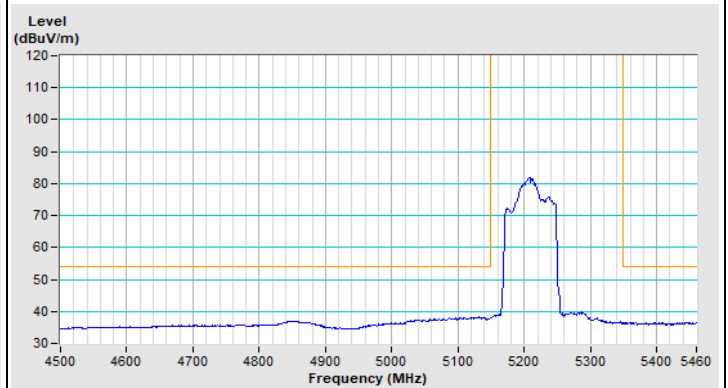

Horizontal (Average)

Vertical (Peak)

Vertical (Average)

802.11ax (HE40) Channel 102

Horizontal (Peak)

Horizontal (Average)

Vertical (Peak)

Vertical (Average)

802.11ax (HE40) Channel 151

Horizontal (Peak)

Vertical (Peak)

802.11ax (HE40) Channel 159

Horizontal (Peak)

Vertical (Peak)

802.11ax (HE80) Channel 42

Horizontal (Peak)

Horizontal (Average)

Vertical (Peak)

Vertical (Average)

802.11ax (HE80) Channel 58

Horizontal (Peak)

Horizontal (Average)

Vertical (Peak)

Vertical (Average)