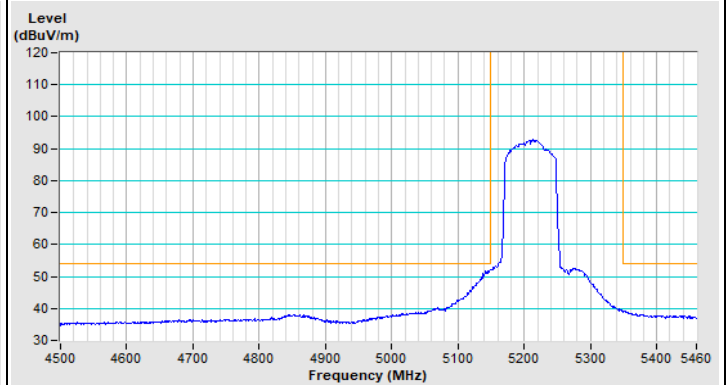

Vertical (Peak)

Vertical (Average)

802.11ax (HE40) Channel 102

Horizontal (Peak)

Horizontal (Average)

Vertical (Peak)

Vertical (Average)

802.11ax (HE40) Channel 151

Horizontal (Peak)

Vertical (Peak)

802.11ax (HE40) Channel 159

Horizontal (Peak)

Vertical (Peak)

802.11ax (HE80) Channel 42

Horizontal (Peak)

Horizontal (Average)

Vertical (Peak)

Vertical (Average)

802.11ax (HE80) Channel 58

Horizontal (Peak)

Horizontal (Average)

Vertical (Peak)

Vertical (Average)

802.11ax (HE80) Channel 106