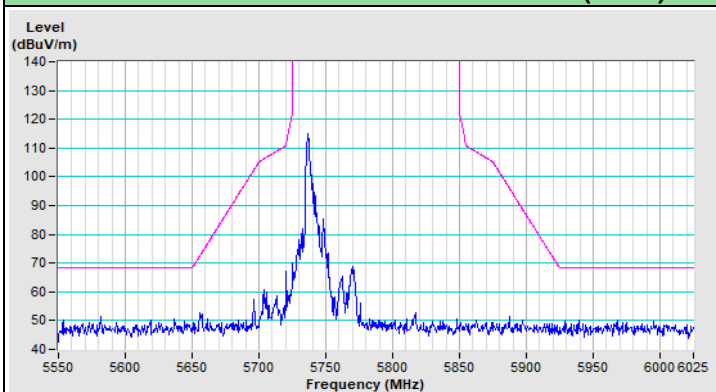

Vertical (Peak)

802.11ax (HE20) 26-tone RU Channel 36

Horizontal (Peak)

Horizontal (Average)

Vertical (Peak)

Vertical (Average)

802.11ax (HE20) 26-tone RU Channel 64

Horizontal (Peak)

Horizontal (Average)

Vertical (Peak)

Vertical (Average)

802.11ax (HE20) 26-tone RU Channel 100

Horizontal (Peak)

Horizontal (Average)

Vertical (Peak)

Vertical (Average)

802.11ax (HE20) 26-tone RU Channel 149

Horizontal (Peak)

Vertical (Peak)

802.11ax (HE20) 26-tone RU Channel 157

Horizontal (Peak)

Vertical (Peak)

802.11ax (HE20) 26-tone RU Channel 165

Horizontal (Peak)