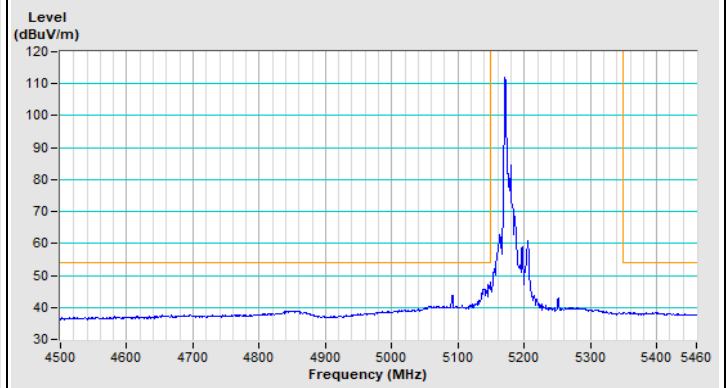

Horizontal (Average)

Vertical (Peak)

Vertical (Average)

802.11ax (HE80) Channel 58

Horizontal (Peak)

Horizontal (Average)

Vertical (Peak)

Vertical (Average)

802.11ax (HE80) Channel 106

Horizontal (Peak)

Horizontal (Average)

Vertical (Peak)

Vertical (Average)

221006P53-R1-326-01

802.11ax (HE80) Channel 155

Horizontal (Peak)

Vertical (Peak)

802.11ax (HE20) 26-tone RU Channel 36

Horizontal (Peak)

Horizontal (Average)

Vertical (Peak)

Vertical (Average)

802.11ax (HE20) 26-tone RU Channel 64

Horizontal (Peak)