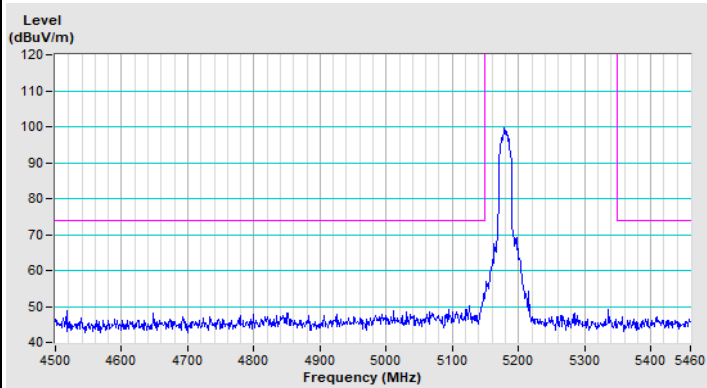

Horizontal (Peak)

Vertical (Peak)

802.11ax (HE20) 106-tone RU Channel 157

Horizontal (Peak)

Vertical (Peak)

802.11ax (HE20) 106-tone RU Channel 165

Horizontal (Peak)

Vertical (Peak)

Plot of Band Edge Mode C

802.11a Channel 36

Horizontal (Peak)

Horizontal (Average)

Vertical (Peak)

Vertical (Average)

802.11a Channel 64

Horizontal (Peak)

Horizontal (Average)

Vertical (Peak)

Vertical (Average)

802.11a Channel 100

Horizontal (Peak)

Horizontal (Average)

Vertical (Peak)

Vertical (Average)