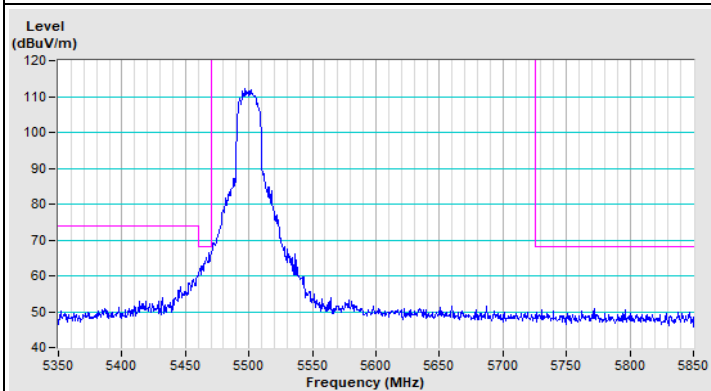

Vertical (Peak)

802.11ax (HE20) Channel 36

Horizontal (Peak)

Horizontal (Average)

Vertical (Peak)

Vertical (Average)

802.11ax (HE20) Channel 64

Horizontal (Peak)

Horizontal (Average)

Vertical (Peak)

Vertical (Average)

802.11ax (HE20) Channel 100

Horizontal (Peak)

Horizontal (Average)

Vertical (Peak)

Vertical (Average)

802.11ax (HE20) Channel 149

Horizontal (Peak)

Vertical (Peak)

802.11ax (HE20) Channel 157

Horizontal (Peak)

Vertical (Peak)

802.11ax (HE20) Channel 165

Horizontal (Peak)