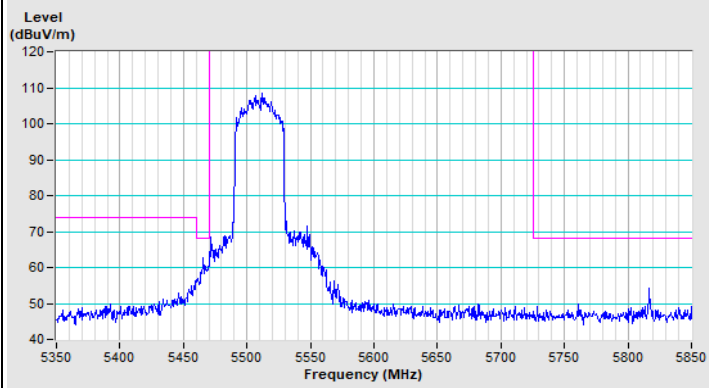

802.11ax (HE40) Channel 38

Horizontal (Peak)

Horizontal (Average)

Vertical (Peak)

Vertical (Average)

802.11ax (HE40) Channel 62

Horizontal (Peak)

Horizontal (Average)

Vertical (Peak)

Vertical (Average)

802.11ax (HE40) Channel 102

Horizontal (Peak)

Horizontal (Average)

Vertical (Peak)

Vertical (Average)

802.11ax (HE40) Channel 151

Horizontal (Peak)

Vertical (Peak)

802.11ax (HE40) Channel 159

Horizontal (Peak)

Vertical (Peak)

802.11ax (HE80) Channel 42

Horizontal (Peak)

Horizontal (Average)