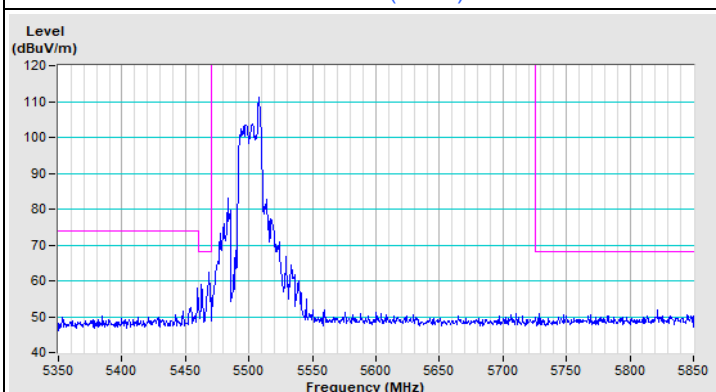

Vertical (Peak)

802.11ax (HE20) 26-tone RU Channel 36

Horizontal (Peak)

Horizontal (Average)

Vertical (Peak)

Vertical (Average)

802.11ax (HE20) 26-tone RU Channel 64

Horizontal (Peak)

Horizontal (Average)

Vertical (Peak)

Vertical (Average)

802.11ax (HE20) 26-tone RU Channel 100

Horizontal (Peak)

Horizontal (Average)

Vertical (Peak)

Vertical (Average)

802.11ax (HE20) 26-tone RU Channel 149

Horizontal (Peak)

Vertical (Peak)

802.11ax (HE20) 26-tone RU Channel 157

Horizontal (Peak)

Vertical (Peak)

802.11ax (HE20) 26-tone RU Channel 165

Horizontal (Peak)