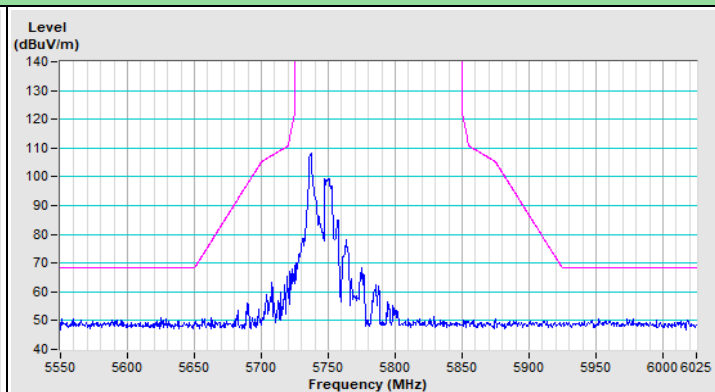

Vertical (Peak)

802.11ax (HE20) 26-tone RU Channel 36

Horizontal (Peak)

Horizontal (Average)

Vertical (Peak)

Vertical (Average)

802.11ax (HE20) 26-tone RU Channel 64

Horizontal (Peak)

Horizontal (Average)

Vertical (Peak)

Vertical (Average)

802.11ax (HE20) 26-tone RU Channel 100

Horizontal (Peak)

Horizontal (Average)

Vertical (Peak)

Vertical (Average)

802.11ax (HE20) 26-tone RU Channel 149

Horizontal (Peak)

Vertical (Peak)

802.11ax (HE20) 26-tone RU Channel 157

Horizontal (Peak)

Vertical (Peak)

802.11ax (HE20) 26-tone RU Channel 165

Horizontal (Peak)