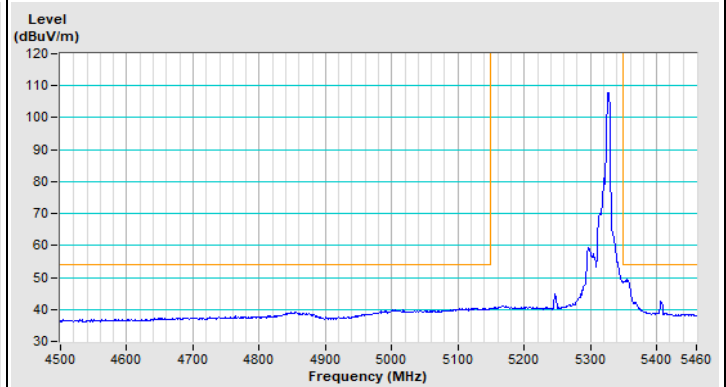

Horizontal (Peak)

Vertical (Peak)

802.11ax (HE20) 26-tone RU Channel 157

Horizontal (Peak)

Vertical (Peak)

802.11ax (HE20) 26-tone RU Channel 165

Horizontal (Peak)

Vertical (Peak)

802.11ax (HE20) 52-tone RU Channel 36

Horizontal (Peak)

Horizontal (Average)

Vertical (Peak)

Vertical (Average)

802.11ax (HE20) 52-tone RU Channel 64

Horizontal (Peak)

Horizontal (Average)

Vertical (Peak)

Vertical (Average)

802.11ax (HE20) 52-tone RU Channel 100

Horizontal (Peak)

Horizontal (Average)

Vertical (Peak)

Vertical (Average)

802.11ax (HE20) 52-tone RU Channel 149