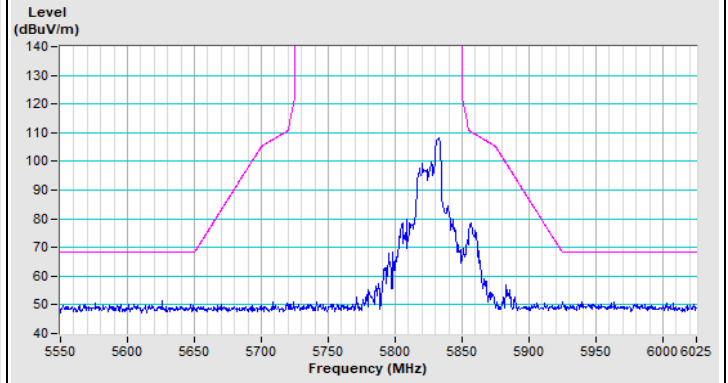

Horizontal (Average)

Vertical (Peak)

Vertical (Average)

802.11ax (HE20) 52-tone RU Channel 100

Horizontal (Peak)

Horizontal (Average)

Vertical (Peak)

Vertical (Average)

802.11ax (HE20) 52-tone RU Channel 149

Horizontal (Peak)

Vertical (Peak)

802.11ax (HE20) 52-tone RU Channel 157

Horizontal (Peak)

Vertical (Peak)

802.11ax (HE20) 52-tone RU Channel 165

Horizontal (Peak)

Vertical (Peak)

802.11ax (HE20) 106-tone RU Channel 36

Horizontal (Peak)

Horizontal (Average)

Vertical (Peak)

Vertical (Average)

802.11ax (HE20) 106-tone RU Channel 64

Horizontal (Peak)