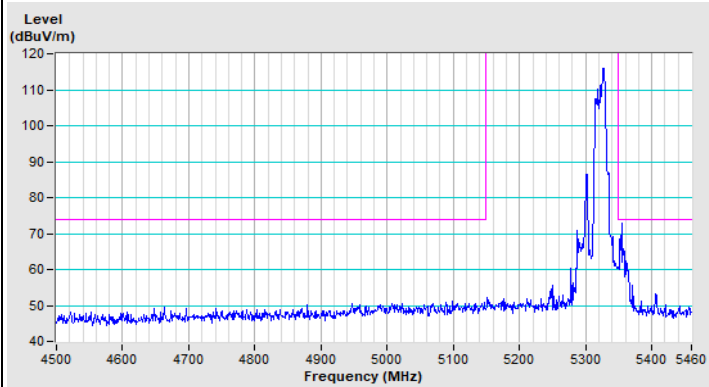

Horizontal (Peak)

Vertical (Peak)

802.11ax (HE20) 26-tone RU Channel 157

Horizontal (Peak)

Vertical (Peak)

802.11ax (HE20) 26-tone RU Channel 165

Horizontal (Peak)

Vertical (Peak)

802.11ax (HE20) 52-tone RU Channel 36

Horizontal (Peak)

Horizontal (Average)

Vertical (Peak)

Vertical (Average)

802.11ax (HE20) 52-tone RU Channel 64

Horizontal (Peak)

Horizontal (Average)

Vertical (Peak)

Vertical (Average)

802.11ax (HE20) 52-tone RU Channel 100

Horizontal (Peak)

Horizontal (Average)

Vertical (Peak)

Vertical (Average)

802.11ax (HE20) 52-tone RU Channel 149