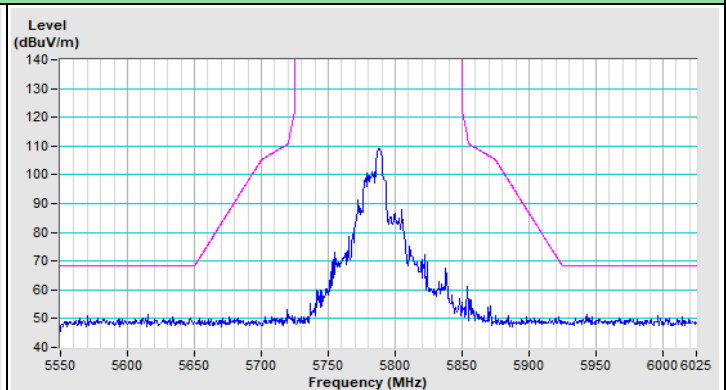

802.11ax (HE20) 52-tone RU Channel 149

Horizontal (Peak)

Vertical (Peak)

802.11ax (HE20) 52-tone RU Channel 157

Horizontal (Peak)

Vertical (Peak)

802.11ax (HE20) 52-tone RU Channel 165

Horizontal (Peak)

Vertical (Peak)

802.11ax (HE20) 106-tone RU Channel 36

Horizontal (Peak)

Horizontal (Average)

Vertical (Peak)

Vertical (Average)

802.11ax (HE20) 106-tone RU Channel 64

Horizontal (Peak)