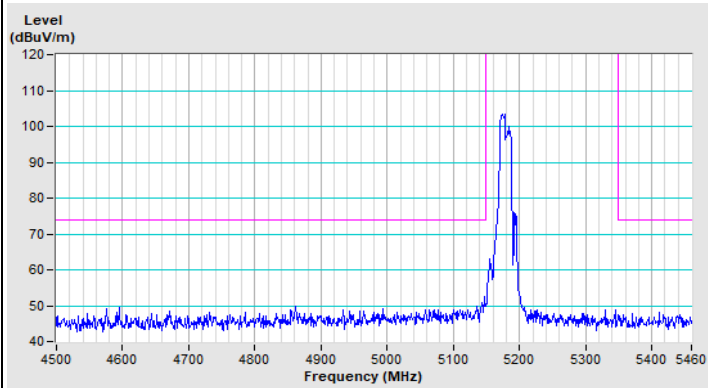

802.11ax (HE20) 52-tone RU Channel 149

Horizontal (Peak)

Vertical (Peak)

802.11ax (HE20) 52-tone RU Channel 157

Horizontal (Peak)

Vertical (Peak)

802.11ax (HE20) 52-tone RU Channel 165

Horizontal (Peak)

Vertical (Peak)

802.11ax (HE20) 106-tone RU Channel 36

Horizontal (Peak)

Horizontal (Average)

Vertical (Peak)

Vertical (Average)

802.11ax (HE20) 106-tone RU Channel 64

Horizontal (Peak)

Horizontal (Average)

Vertical (Peak)

Vertical (Average)

802.11ax (HE20) 106-tone RU Channel 100

Horizontal (Peak)

Horizontal (Average)

Vertical (Peak)

Vertical (Average)