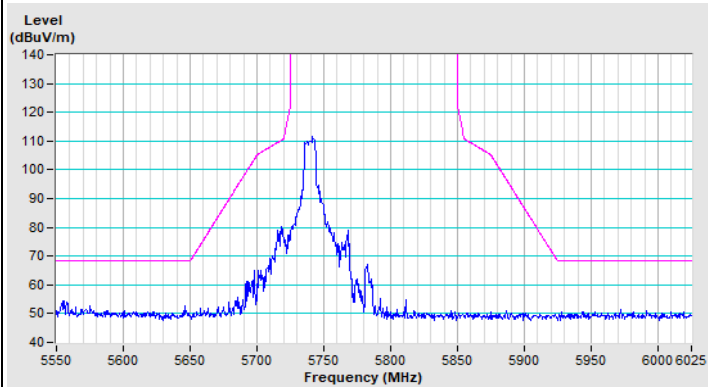

802.11ax (HE20) 106-tone RU Channel 36

Horizontal (Peak)

Horizontal (Average)

Vertical (Peak)

Vertical (Average)

802.11ax (HE20) 106-tone RU Channel 64

Horizontal (Peak)

Horizontal (Average)

Vertical (Peak)

Vertical (Average)

802.11ax (HE20) 106-tone RU Channel 100

Horizontal (Peak)

Horizontal (Average)

Vertical (Peak)

Vertical (Average)

802.11ax (HE20) 106-tone RU Channel 149

Horizontal (Peak)

Vertical (Peak)

802.11ax (HE20) 106-tone RU Channel 157

Horizontal (Peak)

Vertical (Peak)

802.11ax (HE20) 106-tone RU Channel 165

Horizontal (Peak)

Vertical (Peak)