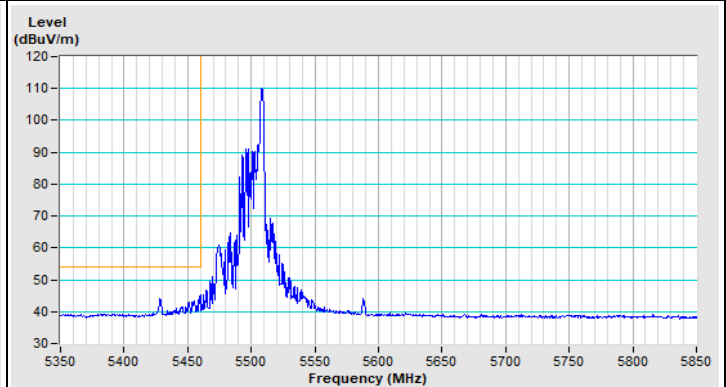

802.11ax (HE20) 26-tone RU Channel 36

Horizontal (Peak)

Horizontal (Average)

Vertical (Peak)

Vertical (Average)

802.11ax (HE20) 26-tone RU Channel 64

Horizontal (Peak)

Horizontal (Average)

Vertical (Peak)

Vertical (Average)

802.11ax (HE20) 26-tone RU Channel 100

Horizontal (Peak)

Horizontal (Average)

Vertical (Peak)

Vertical (Average)

802.11ax (HE20) 26-tone RU Channel 149

Horizontal (Peak)

Vertical (Peak)

802.11ax (HE20) 26-tone RU Channel 157

Horizontal (Peak)

Vertical (Peak)

802.11ax (HE20) 26-tone RU Channel 165

Horizontal (Peak)

Vertical (Peak)