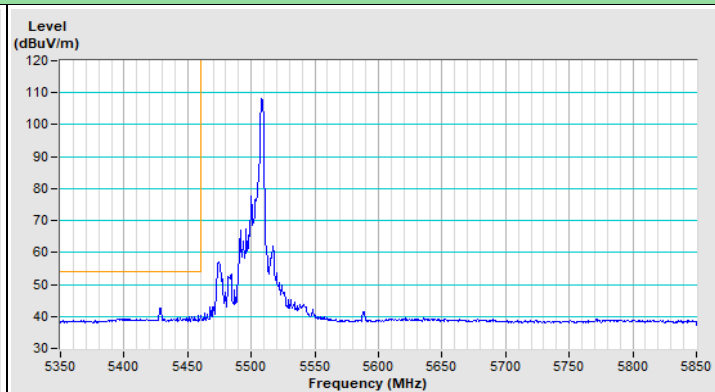

Vertical (Peak)

802.11ax (HE20) 26-tone RU Channel 36

Horizontal (Peak)

Horizontal (Average)

Vertical (Peak)

Vertical (Average)

802.11ax (HE20) 26-tone RU Channel 64

Horizontal (Peak)

Horizontal (Average)

Vertical (Peak)

Vertical (Average)

802.11ax (HE20) 26-tone RU Channel 100

Horizontal (Peak)

Horizontal (Average)

Vertical (Peak)

Vertical (Average)

802.11ax (HE20) 26-tone RU Channel 149

Horizontal (Peak)

Vertical (Peak)

802.11ax (HE20) 26-tone RU Channel 157

Horizontal (Peak)

Vertical (Peak)

802.11ax (HE20) 26-tone RU Channel 165

Horizontal (Peak)