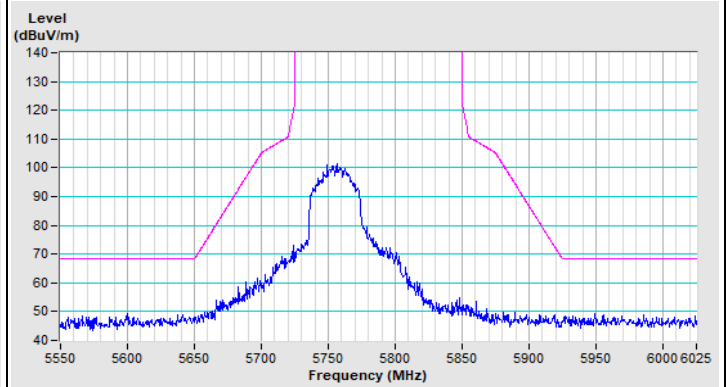

Vertical (Peak)

802.11ax (HE40) Channel 38

Horizontal (Peak)

Horizontal (Average)

Vertical (Peak)

Vertical (Average)

802.11ax (HE40) Channel 62

Horizontal (Peak)

Horizontal (Average)

Vertical (Peak)

Vertical (Average)

802.11ax (HE40) Channel 102

Horizontal (Peak)

Horizontal (Average)

Vertical (Peak)

Vertical (Average)

802.11ax (HE40) Channel 151

Horizontal (Peak)

Vertical (Peak)

802.11ax (HE40) Channel 159

Horizontal (Peak)

Vertical (Peak)

802.11ax (HE80) Channel 42

Horizontal (Peak)