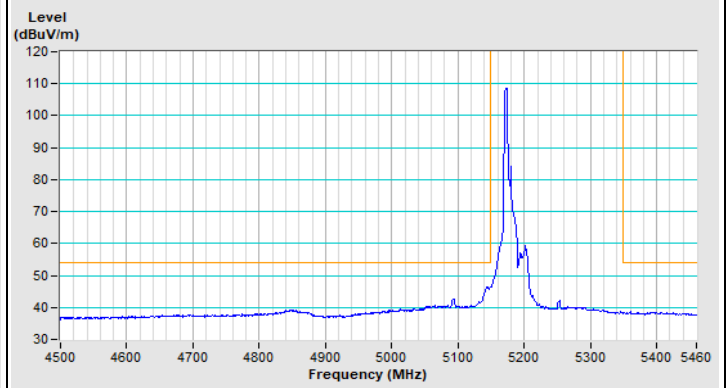

Horizontal (Average)

Vertical (Peak)

Vertical (Average)

802.11ax (HE20) 26-tone RU Channel 100

Horizontal (Peak)

Horizontal (Average)

Vertical (Peak)

Vertical (Average)

802.11ax (HE20) 26-tone RU Channel 149

Horizontal (Peak)

Vertical (Peak)

802.11ax (HE20) 26-tone RU Channel 157

Horizontal (Peak)

Vertical (Peak)

802.11ax (HE20) 26-tone RU Channel 165

Horizontal (Peak)

Vertical (Peak)

802.11ax (HE20) 52-tone RU Channel 36

Horizontal (Peak)

Horizontal (Average)

Vertical (Peak)

Vertical (Average)

802.11ax (HE20) 52-tone RU Channel 64

Horizontal (Peak)