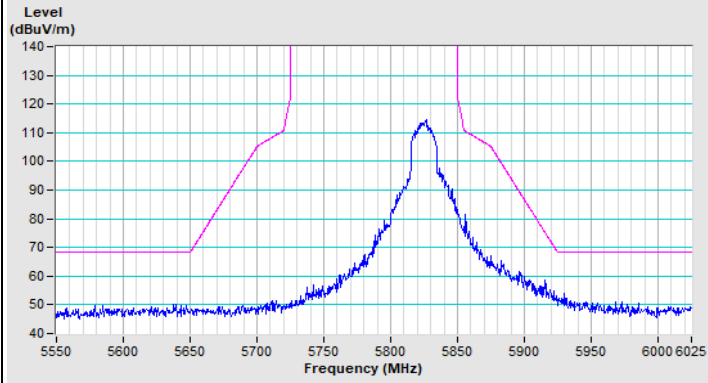

Horizontal (Average)

Vertical (Peak)

Vertical (Average)

802.11ax (HE20) Channel 100

Horizontal (Peak)

Horizontal (Average)

Vertical (Peak)

Vertical (Average)

802.11ax (HE20) Channel 149

Horizontal (Peak)

Vertical (Peak)

802.11ax (HE20) Channel 157

Horizontal (Peak)

Vertical (Peak)

802.11ax (HE20) Channel 165

Horizontal (Peak)

Vertical (Peak)

802.11ax (HE40) Channel 38

Horizontal (Peak)

Horizontal (Average)

Vertical (Peak)

Vertical (Average)

802.11ax (HE40) Channel 62

Horizontal (Peak)