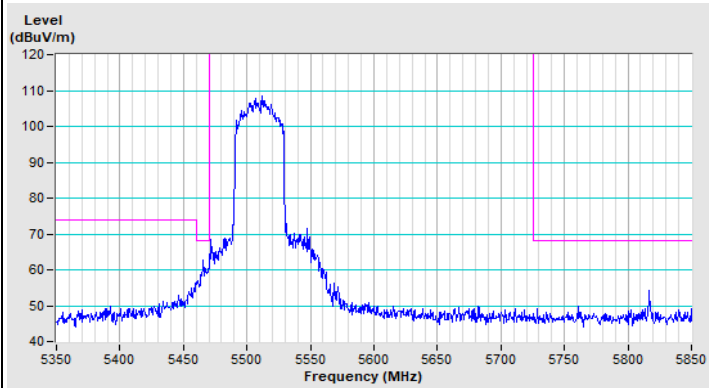

802.11ax (HE40) Channel 38

Horizontal (Peak)

Horizontal (Average)

Vertical (Peak)

Vertical (Average)

802.11ax (HE40) Channel 62

Horizontal (Peak)

Horizontal (Average)

Vertical (Peak)

Vertical (Average)

802.11ax (HE40) Channel 102

Horizontal (Peak)

Horizontal (Average)

Vertical (Peak)

Vertical (Average)

802.11ax (HE40) Channel 151

Horizontal (Peak)

Vertical (Peak)

802.11ax (HE40) Channel 159

Horizontal (Peak)

Vertical (Peak)

802.11ax (HE80) Channel 42

Horizontal (Peak)

Horizontal (Average)

Vertical (Peak)

Vertical (Average)

802.11ax (HE80) Channel 58

Horizontal (Peak)

Horizontal (Average)

Vertical (Peak)

Vertical (Average)

802.11ax (HE80) Channel 106