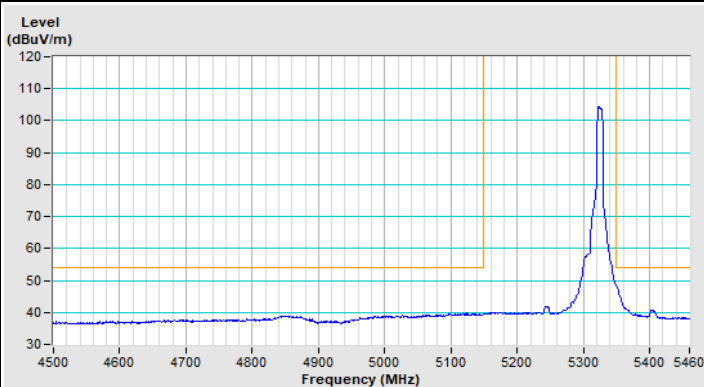

Horizontal (Peak)

Vertical (Peak)

802.11ax (HE20) 52-tone RU Channel 157

Horizontal (Peak)

Vertical (Peak)

802.11ax (HE20) 52-tone RU Channel 165

Horizontal (Peak)

Vertical (Peak)

802.11ax (HE20) 106-tone RU Channel 36

Horizontal (Peak)

Horizontal (Average)

Vertical (Peak)

Vertical (Average)

802.11ax (HE20) 106-tone RU Channel 64

Horizontal (Peak)

Horizontal (Average)

Vertical (Peak)

Vertical (Average)

802.11ax (HE20) 106-tone RU Channel 100

Horizontal (Peak)

Horizontal (Average)

Vertical (Peak)

Vertical (Average)

802.11ax (HE20) 106-tone RU Channel 149