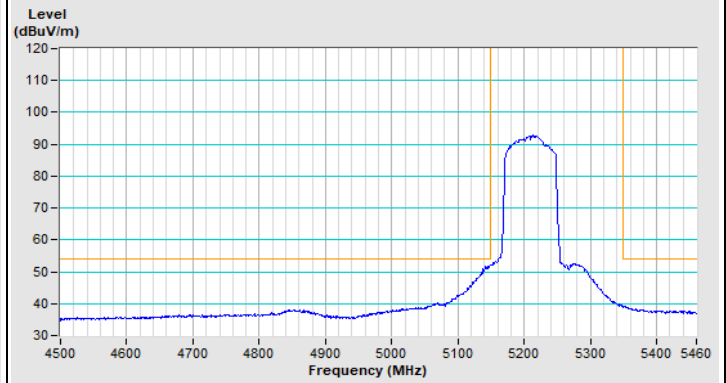

Vertical (Peak)

Vertical (Average)

802.11ax (HE40) Channel 102

Horizontal (Peak)

Horizontal (Average)

Vertical (Peak)

Vertical (Average)

802.11ax (HE40) Channel 151

Horizontal (Peak)

Vertical (Peak)

802.11ax (HE40) Channel 159

Horizontal (Peak)

Vertical (Peak)

802.11ax (HE80) Channel 42

Horizontal (Peak)

Horizontal (Average)

Vertical (Peak)

Vertical (Average)

802.11ax (HE80) Channel 58

Horizontal (Peak)

Horizontal (Average)

Vertical (Peak)

Vertical (Average)

802.11ax (HE80) Channel 106