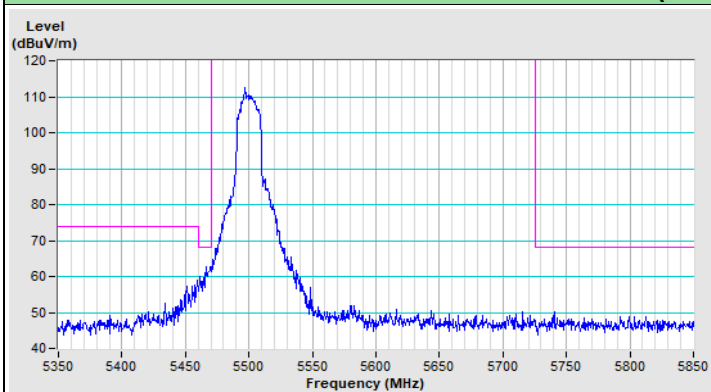

Vertical (Peak)

802.11ax (HE20) Channel 36

Horizontal (Peak)

Horizontal (Average)

Vertical (Peak)

Vertical (Average)

802.11ax (HE20) Channel 64

Horizontal (Peak)

Horizontal (Average)

Vertical (Peak)

Vertical (Average)

802.11ax (HE20) Channel 100

Horizontal (Peak)

Horizontal (Average)

Vertical (Peak)

Vertical (Average)

802.11ax (HE20) Channel 149

Horizontal (Peak)

Vertical (Peak)

802.11ax (HE20) Channel 157

Horizontal (Peak)

Vertical (Peak)

802.11ax (HE20) Channel 165

Horizontal (Peak)