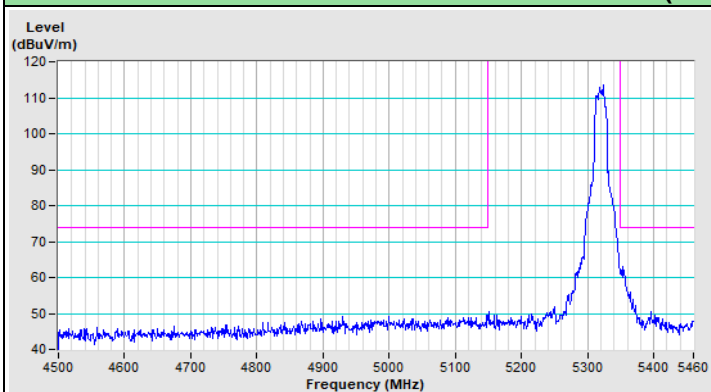

802.11a Channel 149

Horizontal (Peak)

Vertical (Peak)

802.11a Channel 157

Horizontal (Peak)

Vertical (Peak)

802.11a Channel 165

Horizontal (Peak)

Vertical (Peak)

802.11ax (HE20) Channel 36

Horizontal (Peak)

Horizontal (Average)

Vertical (Peak)

Vertical (Average)

802.11ax (HE20) Channel 64

Horizontal (Peak)

Horizontal (Average)

Vertical (Peak)

Vertical (Average)

802.11ax (HE20) Channel 100

Horizontal (Peak)

Horizontal (Average)

Vertical (Peak)

Vertical (Average)