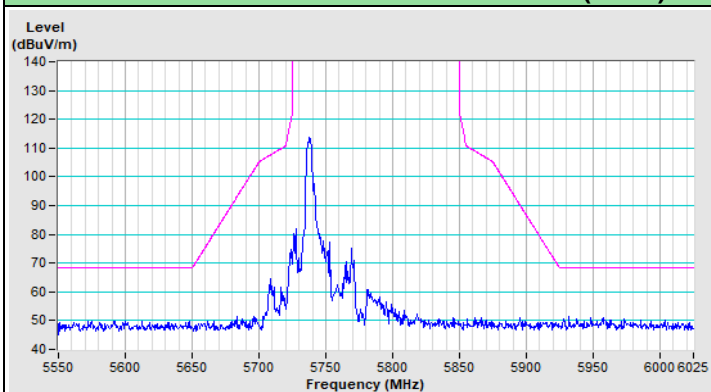

802.11ax (HE20) 52-tone RU Channel 36

Horizontal (Peak)

Horizontal (Average)

Vertical (Peak)

Vertical (Average)

802.11ax (HE20) 52-tone RU Channel 64

Horizontal (Peak)

Horizontal (Average)

Vertical (Peak)

Vertical (Average)

802.11ax (HE20) 52-tone RU Channel 100

Horizontal (Peak)

Horizontal (Average)

Vertical (Peak)

Vertical (Average)

802.11ax (HE20) 52-tone RU Channel 149

Horizontal (Peak)

Vertical (Peak)

802.11ax (HE20) 52-tone RU Channel 157

Horizontal (Peak)

Vertical (Peak)

802.11ax (HE20) 52-tone RU Channel 165

Horizontal (Peak)

Vertical (Peak)

802.11ax (HE20) 106-tone RU Channel 36

Horizontal (Peak)

Horizontal (Average)

Vertical (Peak)

Vertical (Average)

802.11ax (HE20) 106-tone RU Channel 64

Horizontal (Peak)

Horizontal (Average)