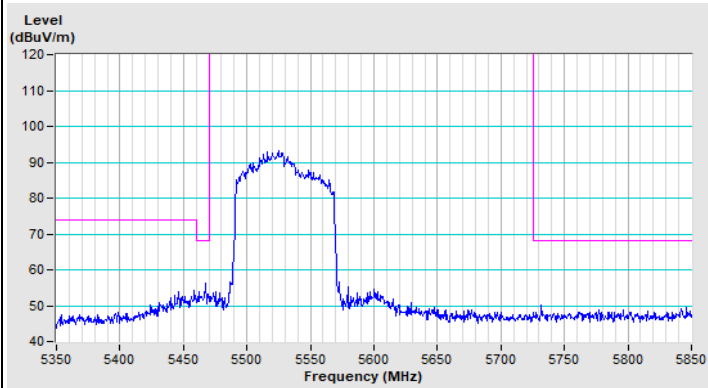

802.11ax (HE40) Channel 151

Horizontal (Peak)

Vertical (Peak)

802.11ax (HE40) Channel 159

Horizontal (Peak)

Vertical (Peak)

802.11ax (HE80) Channel 42

Horizontal (Peak)

Horizontal (Average)

Vertical (Peak)

Vertical (Average)

802.11ax (HE80) Channel 58

Horizontal (Peak)

Horizontal (Average)

Vertical (Peak)

Vertical (Average)

802.11ax (HE80) Channel 106

Horizontal (Peak)

Horizontal (Average)

Vertical (Peak)

Vertical (Average)

221006P53-R1-326-01

802.11ax (HE80) Channel 155

Horizontal (Peak)