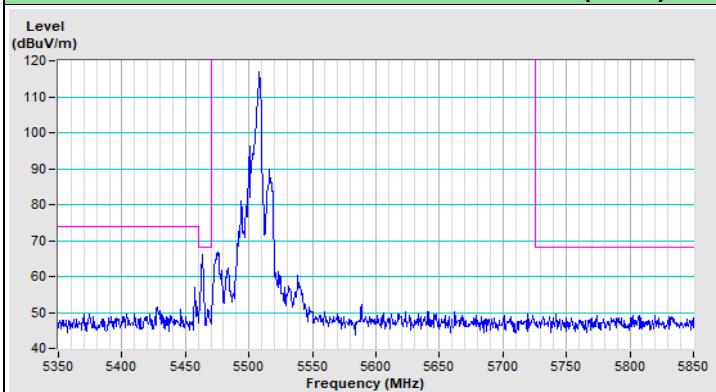

Vertical (Peak)

802.11ax (HE20) 26-tone RU Channel 36

Horizontal (Peak)

Horizontal (Average)

Vertical (Peak)

Vertical (Average)

802.11ax (HE20) 26-tone RU Channel 64

Horizontal (Peak)

Horizontal (Average)

Vertical (Peak)

Vertical (Average)

802.11ax (HE20) 26-tone RU Channel 100

Horizontal (Peak)

Horizontal (Average)

Vertical (Peak)

Vertical (Average)

802.11ax (HE20) 26-tone RU Channel 149

Horizontal (Peak)

Vertical (Peak)

802.11ax (HE20) 26-tone RU Channel 157

Horizontal (Peak)

Vertical (Peak)

802.11ax (HE20) 26-tone RU Channel 165

Horizontal (Peak)