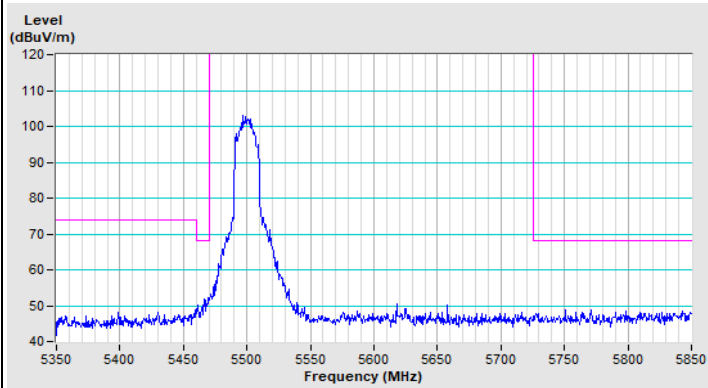

Plot of Band Edge Mode C

802.11a Channel 36

Horizontal (Peak)

Horizontal (Average)

Vertical (Peak)

Vertical (Average)

802.11a Channel 64

Horizontal (Peak)

Horizontal (Average)

Vertical (Peak)

Vertical (Average)

802.11a Channel 100

Horizontal (Peak)

Horizontal (Average)

Vertical (Peak)

Vertical (Average)

802.11a Channel 149

Horizontal (Peak)

Vertical (Peak)

802.11a Channel 157

Horizontal (Peak)

Vertical (Peak)

802.11a Channel 165

Horizontal (Peak)