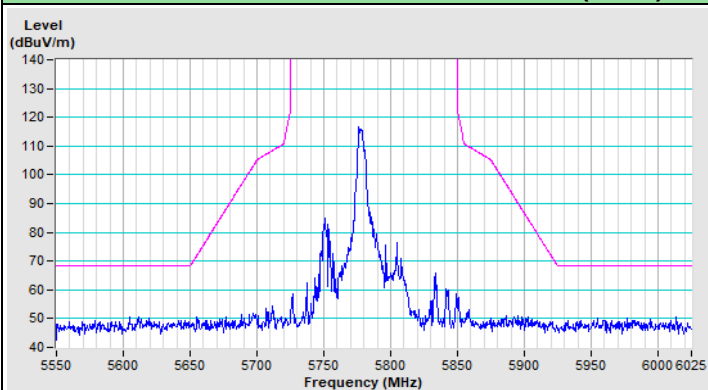

Horizontal (Average)

Vertical (Peak)

Vertical (Average)

802.11ax (HE20) 52-tone RU Channel 100

Horizontal (Peak)

Horizontal (Average)

Vertical (Peak)

Vertical (Average)

802.11ax (HE20) 52-tone RU Channel 149

Horizontal (Peak)

Vertical (Peak)

802.11ax (HE20) 52-tone RU Channel 157

Horizontal (Peak)

Vertical (Peak)

802.11ax (HE20) 52-tone RU Channel 165

Horizontal (Peak)

Vertical (Peak)

802.11ax (HE20) 106-tone RU Channel 36

Horizontal (Peak)

Horizontal (Average)

Vertical (Peak)

Vertical (Average)

802.11ax (HE20) 106-tone RU Channel 64

Horizontal (Peak)