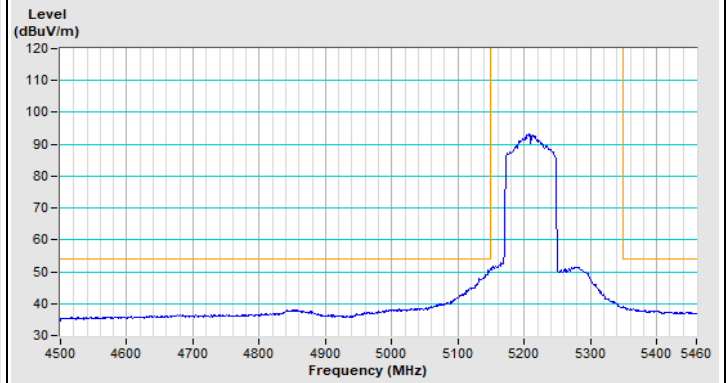

Horizontal (Average)

Vertical (Peak)

Vertical (Average)

802.11ax (HE40) Channel 102

Horizontal (Peak)

Horizontal (Average)

Vertical (Peak)

Vertical (Average)

802.11ax (HE40) Channel 151

Horizontal (Peak)

Vertical (Peak)

802.11ax (HE40) Channel 159

Horizontal (Peak)

Vertical (Peak)

802.11ax (HE80) Channel 42

Horizontal (Peak)

Horizontal (Average)

Vertical (Peak)

Vertical (Average)

802.11ax (HE80) Channel 58

Horizontal (Peak)

Horizontal (Average)

Vertical (Peak)

Vertical (Average)