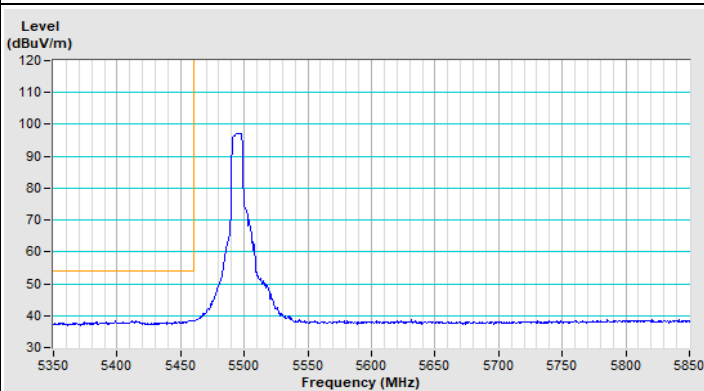

Horizontal (Average)

Vertical (Peak)

Vertical (Average)

802.11ax (HE20) 106-tone RU Channel 100

Horizontal (Peak)

Horizontal (Average)

Vertical (Peak)

Vertical (Average)

802.11ax (HE20) 106-tone RU Channel 149

Horizontal (Peak)

Vertical (Peak)

802.11ax (HE20) 106-tone RU Channel 157

Horizontal (Peak)

Vertical (Peak)

802.11ax (HE20) 106-tone RU Channel 165

Horizontal (Peak)