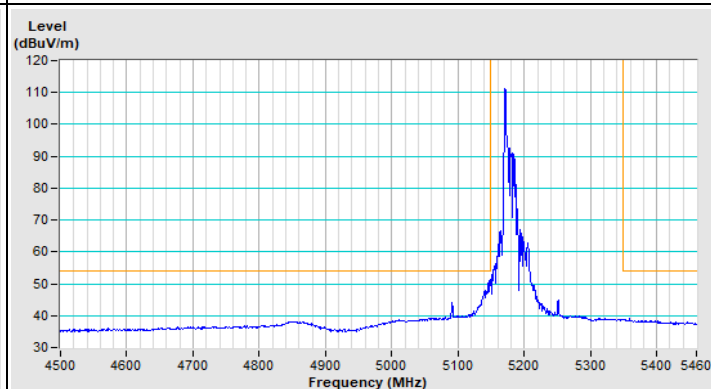

Horizontal (Peak)

Horizontal (Average)

Vertical (Peak)

Vertical (Average)

221006P53-R1-326-01

802.11ax (HE80) Channel 155

Horizontal (Peak)

Vertical (Peak)

802.11ax (HE20) 26-tone RU Channel 36

Horizontal (Peak)

Horizontal (Average)

Vertical (Peak)

Vertical (Average)

802.11ax (HE20) 26-tone RU Channel 64

Horizontal (Peak)

Horizontal (Average)

Vertical (Peak)

Vertical (Average)

802.11ax (HE20) 26-tone RU Channel 100

Horizontal (Peak)

Horizontal (Average)

Vertical (Peak)

Vertical (Average)

802.11ax (HE20) 26-tone RU Channel 149