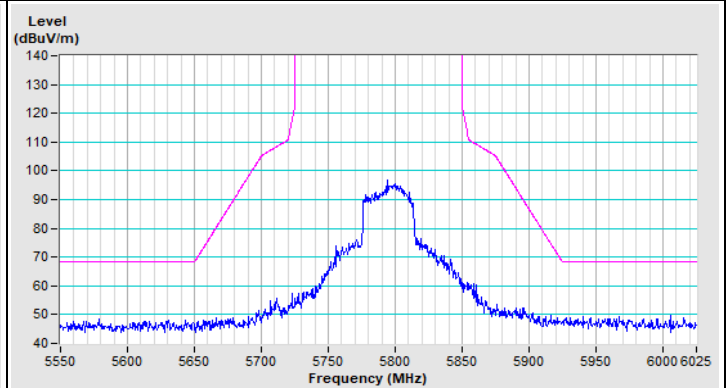

Horizontal (Average)

Vertical (Peak)

Vertical (Average)

802.11ax (HE40) Channel 102

Horizontal (Peak)

Horizontal (Average)

Vertical (Peak)

Vertical (Average)

802.11ax (HE40) Channel 151

Horizontal (Peak)

Vertical (Peak)

802.11ax (HE40) Channel 159

Horizontal (Peak)

Vertical (Peak)

802.11ax (HE80) Channel 42

Horizontal (Peak)

Horizontal (Average)

Vertical (Peak)

Vertical (Average)

802.11ax (HE80) Channel 58

Horizontal (Peak)

Horizontal (Average)

Vertical (Peak)

Vertical (Average)