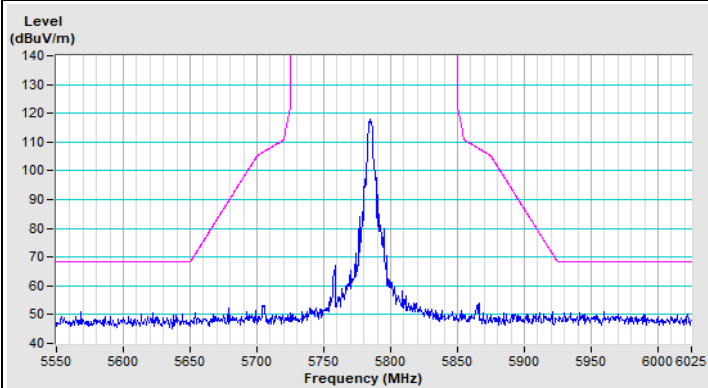

802.11ax (HE20) 26-tone RU Channel 36

Horizontal (Peak)

Horizontal (Average)

Vertical (Peak)

Vertical (Average)

802.11ax (HE20) 26-tone RU Channel 64

Horizontal (Peak)

Horizontal (Average)

Vertical (Peak)

Vertical (Average)

802.11ax (HE20) 26-tone RU Channel 100

Horizontal (Peak)

Horizontal (Average)

Vertical (Peak)

Vertical (Average)

802.11ax (HE20) 26-tone RU Channel 149

Horizontal (Peak)

Vertical (Peak)

802.11ax (HE20) 26-tone RU Channel 157

Horizontal (Peak)

Vertical (Peak)

802.11ax (HE20) 26-tone RU Channel 165

Horizontal (Peak)

Vertical (Peak)