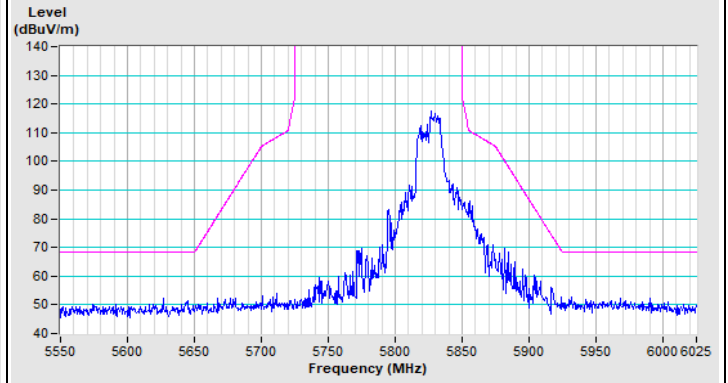

Vertical (Peak)

Vertical (Average)

802.11ax (HE20) 106-tone RU Channel 100

Horizontal (Peak)

Horizontal (Average)

Vertical (Peak)

Vertical (Average)

802.11ax (HE20) 106-tone RU Channel 149

Horizontal (Peak)

Vertical (Peak)

802.11ax (HE20) 106-tone RU Channel 157

Horizontal (Peak)

Vertical (Peak)

802.11ax (HE20) 106-tone RU Channel 165

Horizontal (Peak)

Vertical (Peak)

Plot of Band Edge Mode C

802.11a Channel 36

Horizontal (Peak)

Horizontal (Average)

Vertical (Peak)

Vertical (Average)

802.11a Channel 64

Horizontal (Peak)