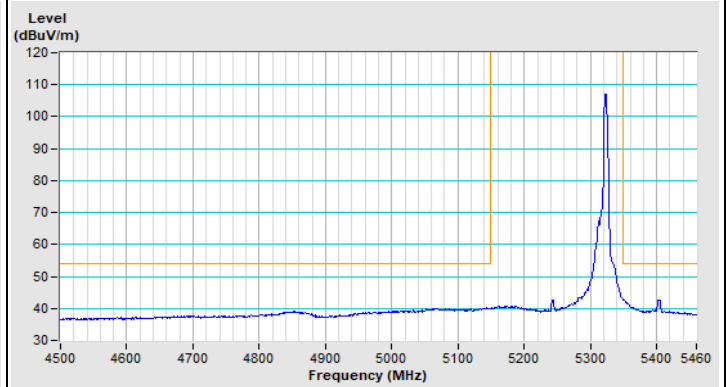

802.11ax (HE20) 26-tone RU Channel 149

Horizontal (Peak)

Vertical (Peak)

802.11ax (HE20) 26-tone RU Channel 157

Horizontal (Peak)

Vertical (Peak)

802.11ax (HE20) 26-tone RU Channel 165

Horizontal (Peak)

Vertical (Peak)

802.11ax (HE20) 52-tone RU Channel 36

Horizontal (Peak)

Horizontal (Average)

Vertical (Peak)

Vertical (Average)

802.11ax (HE20) 52-tone RU Channel 64

Horizontal (Peak)

Horizontal (Average)

Vertical (Peak)

Vertical (Average)

802.11ax (HE20) 52-tone RU Channel 100

Horizontal (Peak)

Horizontal (Average)

Vertical (Peak)

Vertical (Average)