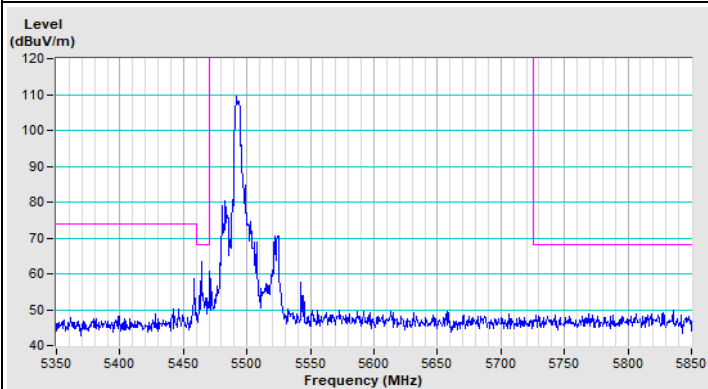

Vertical (Peak)

802.11ax (HE20) 52-tone RU Channel 36

Horizontal (Peak)

Horizontal (Average)

Vertical (Peak)

Vertical (Average)

802.11ax (HE20) 52-tone RU Channel 64

Horizontal (Peak)

Horizontal (Average)

Vertical (Peak)

Vertical (Average)

802.11ax (HE20) 52-tone RU Channel 100

Horizontal (Peak)

Horizontal (Average)

Vertical (Peak)

Vertical (Average)

802.11ax (HE20) 52-tone RU Channel 149

Horizontal (Peak)

Vertical (Peak)

802.11ax (HE20) 52-tone RU Channel 157

Horizontal (Peak)

Vertical (Peak)

802.11ax (HE20) 52-tone RU Channel 165

Horizontal (Peak)