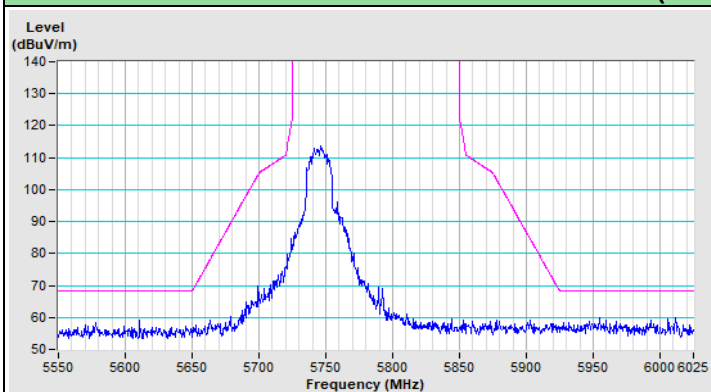

Vertical (Peak)

802.11ax (HE20) Channel 36

Horizontal (Peak)

Horizontal (Average)

Vertical (Peak)

Vertical (Average)

802.11ax (HE20) Channel 64

Horizontal (Peak)

Horizontal (Average)

Vertical (Peak)

Vertical (Average)

802.11ax (HE20) Channel 100

Horizontal (Peak)

Horizontal (Average)

Vertical (Peak)

Vertical (Average)

802.11ax (HE20) Channel 149

Horizontal (Peak)

Vertical (Peak)

802.11ax (HE20) Channel 157

Horizontal (Peak)

Vertical (Peak)

802.11ax (HE20) Channel 165

Horizontal (Peak)