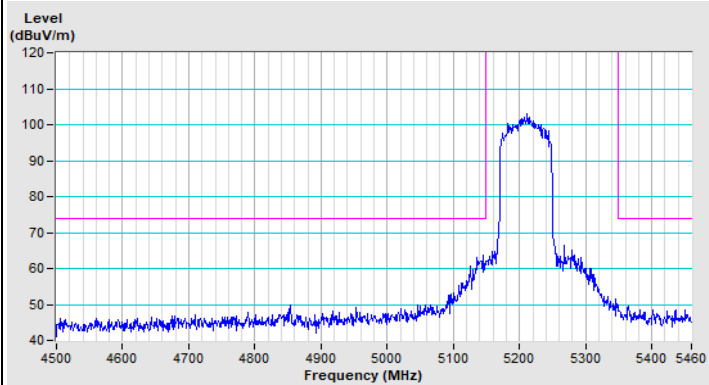

Vertical (Peak)

Vertical (Average)

802.11ax (HE40) Channel 102

Horizontal (Peak)

Horizontal (Average)

Vertical (Peak)

Vertical (Average)

802.11ax (HE40) Channel 151

Horizontal (Peak)

Vertical (Peak)

802.11ax (HE40) Channel 159

Horizontal (Peak)

Vertical (Peak)

802.11ax (HE80) Channel 42

Horizontal (Peak)

Horizontal (Average)

Vertical (Peak)

Vertical (Average)

802.11ax (HE80) Channel 58

Horizontal (Peak)

Horizontal (Average)

Vertical (Peak)

Vertical (Average)

802.11ax (HE80) Channel 106

Horizontal (Peak)

Horizontal (Average)

Vertical (Peak)

Vertical (Average)

221006P53-R1-326-01

802.11ax (HE80) Channel 155

Horizontal (Peak)

Vertical (Peak)