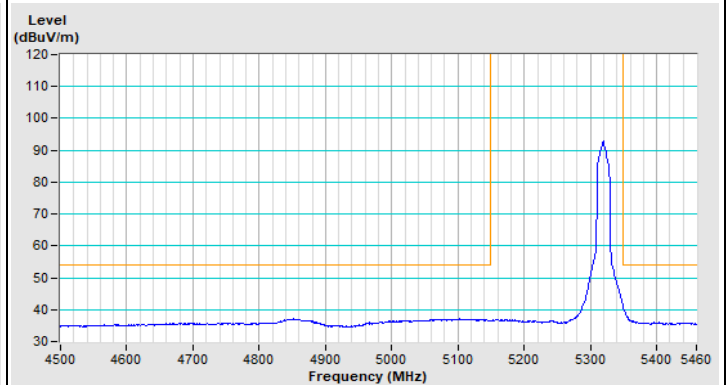

Plot of Band Edge Mode C

802.11a Channel 36

Horizontal (Peak)

Horizontal (Average)

Vertical (Peak)

Vertical (Average)

802.11a Channel 64

Horizontal (Peak)

Horizontal (Average)

Vertical (Peak)

Vertical (Average)

802.11a Channel 100

Horizontal (Peak)

Horizontal (Average)

Vertical (Peak)

Vertical (Average)