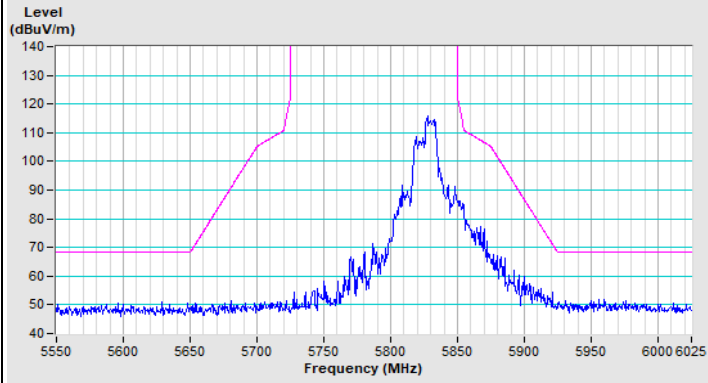

Vertical (Peak)

Vertical (Average)

802.11ax (HE20) 106-tone RU Channel 100

Horizontal (Peak)

Horizontal (Average)

Vertical (Peak)

Vertical (Average)

802.11ax (HE20) 106-tone RU Channel 149

Horizontal (Peak)

Vertical (Peak)

802.11ax (HE20) 106-tone RU Channel 157

Horizontal (Peak)

Vertical (Peak)

802.11ax (HE20) 106-tone RU Channel 165

Horizontal (Peak)

Vertical (Peak)

Plot of Band Edge Mode C

802.11a Channel 36

Horizontal (Peak)

Horizontal (Average)

Vertical (Peak)

Vertical (Average)

802.11a Channel 64

Horizontal (Peak)