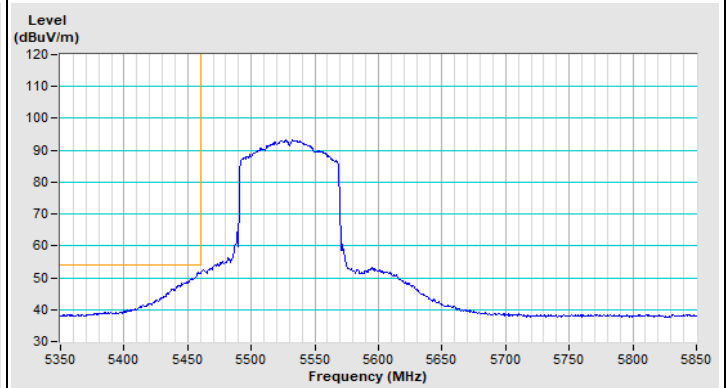

Horizontal (Peak)

Vertical (Peak)

802.11ax (HE40) Channel 159

Horizontal (Peak)

Vertical (Peak)

802.11ax (HE80) Channel 42

Horizontal (Peak)

Horizontal (Average)

Vertical (Peak)

Vertical (Average)

802.11ax (HE80) Channel 58

Horizontal (Peak)

Horizontal (Average)

Vertical (Peak)

Vertical (Average)

802.11ax (HE80) Channel 106

Horizontal (Peak)

Horizontal (Average)

Vertical (Peak)

Vertical (Average)

221006P53-R1-326-01

802.11ax (HE80) Channel 155

Horizontal (Peak)

Vertical (Peak)