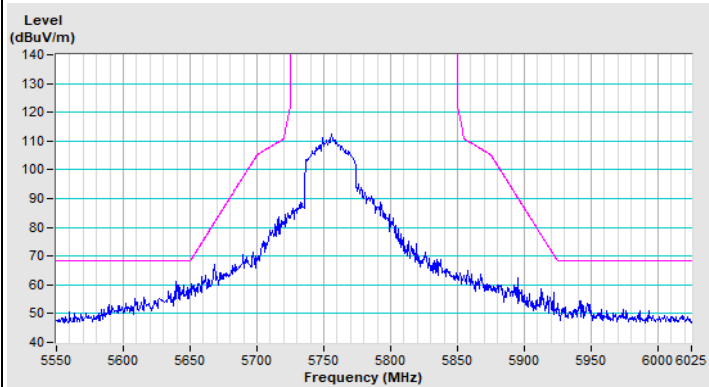

802.11ax (HE40) Channel 38

Horizontal (Peak)

Horizontal (Average)

Vertical (Peak)

Vertical (Average)

802.11ax (HE40) Channel 62

Horizontal (Peak)

Horizontal (Average)

Vertical (Peak)

Vertical (Average)

802.11ax (HE40) Channel 102

Horizontal (Peak)

Horizontal (Average)

Vertical (Peak)

Vertical (Average)

802.11ax (HE40) Channel 151

Horizontal (Peak)

Vertical (Peak)

802.11ax (HE40) Channel 159

Horizontal (Peak)

Vertical (Peak)

802.11ax (HE80) Channel 42

Horizontal (Peak)

Horizontal (Average)

Vertical (Peak)

Vertical (Average)

802.11ax (HE80) Channel 58

Horizontal (Peak)

Horizontal (Average)

Vertical (Peak)

Vertical (Average)

802.11ax (HE80) Channel 106