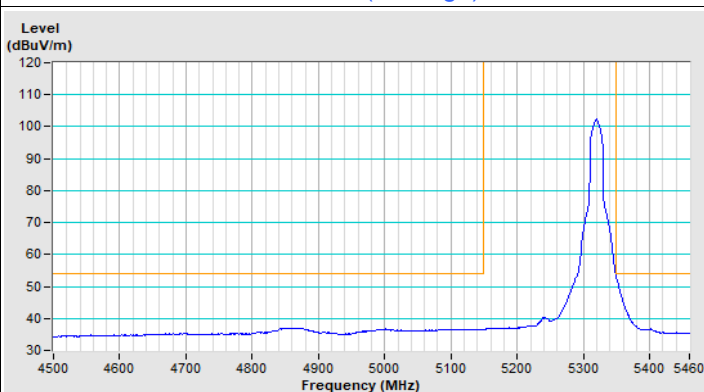

802.11a Channel 149

Horizontal (Peak)

Vertical (Peak)

802.11a Channel 157

Horizontal (Peak)

Vertical (Peak)

802.11a Channel 165

Horizontal (Peak)

Vertical (Peak)

802.11ax (HE20) Channel 36

Horizontal (Peak)

Horizontal (Average)

Vertical (Peak)

Vertical (Average)

802.11ax (HE20) Channel 64

Horizontal (Peak)

Horizontal (Average)

Vertical (Peak)

Vertical (Average)

802.11ax (HE20) Channel 100

Horizontal (Peak)

Horizontal (Average)

Vertical (Peak)

Vertical (Average)

802.11ax (HE20) Channel 149

Horizontal (Peak)

Vertical (Peak)

802.11ax (HE20) Channel 157

Horizontal (Peak)

Vertical (Peak)

802.11ax (HE20) Channel 165

Horizontal (Peak)