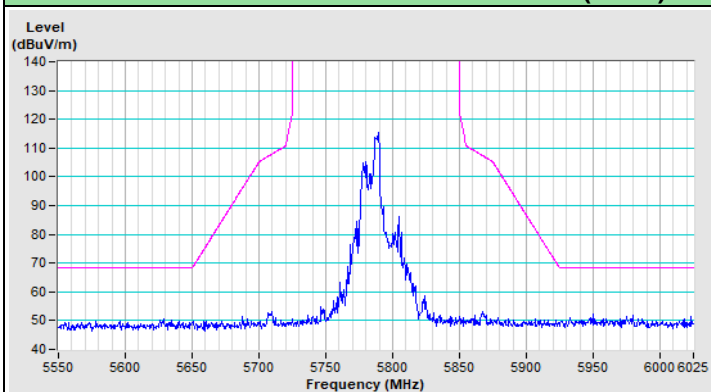

802.11ax (HE20) 52-tone RU Channel 36

Horizontal (Peak)

Horizontal (Average)

Vertical (Peak)

Vertical (Average)

802.11ax (HE20) 52-tone RU Channel 64

Horizontal (Peak)

Horizontal (Average)

Vertical (Peak)

Vertical (Average)

802.11ax (HE20) 52-tone RU Channel 100

Horizontal (Peak)

Horizontal (Average)

Vertical (Peak)

Vertical (Average)

802.11ax (HE20) 52-tone RU Channel 149

Horizontal (Peak)

Vertical (Peak)

802.11ax (HE20) 52-tone RU Channel 157

Horizontal (Peak)

Vertical (Peak)

802.11ax (HE20) 52-tone RU Channel 165

Horizontal (Peak)

Vertical (Peak)

802.11ax (HE20) 106-tone RU Channel 36

Horizontal (Peak)

Horizontal (Average)

Vertical (Peak)

Vertical (Average)

802.11ax (HE20) 106-tone RU Channel 64

Horizontal (Peak)

Horizontal (Average)