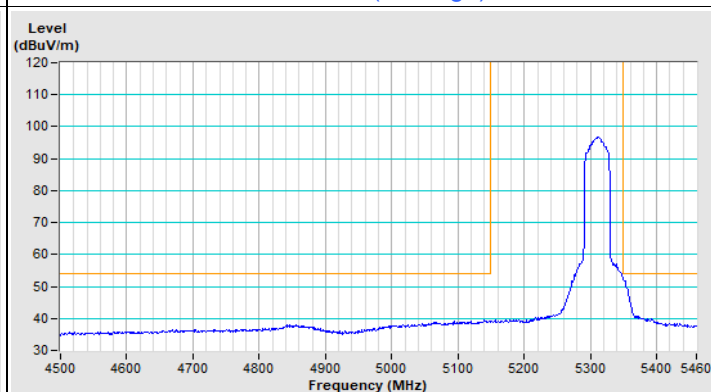

802.11ax (HE40) Channel 38

Horizontal (Peak)

Horizontal (Average)

Vertical (Peak)

Vertical (Average)

802.11ax (HE40) Channel 62

Horizontal (Peak)

Horizontal (Average)

Vertical (Peak)

Vertical (Average)

802.11ax (HE40) Channel 102

Horizontal (Peak)

Horizontal (Average)

Vertical (Peak)

Vertical (Average)

802.11ax (HE40) Channel 151

Horizontal (Peak)

Vertical (Peak)

802.11ax (HE40) Channel 159

Horizontal (Peak)

Vertical (Peak)

802.11ax (HE80) Channel 42

Horizontal (Peak)

Horizontal (Average)