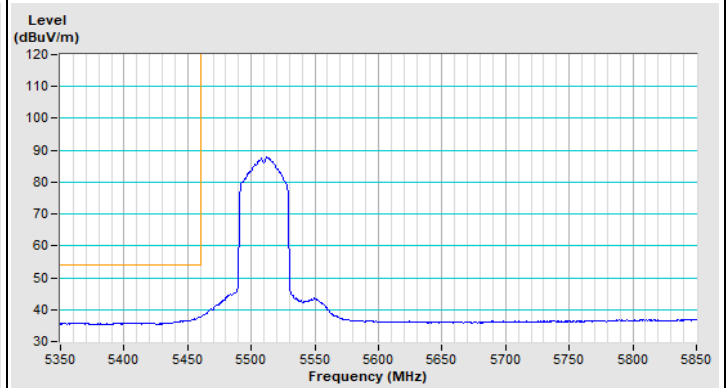

Vertical (Peak)

802.11ax (HE40) Channel 38

Horizontal (Peak)

Horizontal (Average)

Vertical (Peak)

Vertical (Average)

802.11ax (HE40) Channel 62

Horizontal (Peak)

Horizontal (Average)

Vertical (Peak)

Vertical (Average)

802.11ax (HE40) Channel 102

Horizontal (Peak)

Horizontal (Average)

Vertical (Peak)

Vertical (Average)

802.11ax (HE40) Channel 151

Horizontal (Peak)

Vertical (Peak)

802.11ax (HE40) Channel 159

Horizontal (Peak)

Vertical (Peak)

802.11ax (HE80) Channel 42

Horizontal (Peak)

Horizontal (Average)

Vertical (Peak)

Vertical (Average)

802.11ax (HE80) Channel 58

Horizontal (Peak)

Horizontal (Average)

Vertical (Peak)

Vertical (Average)