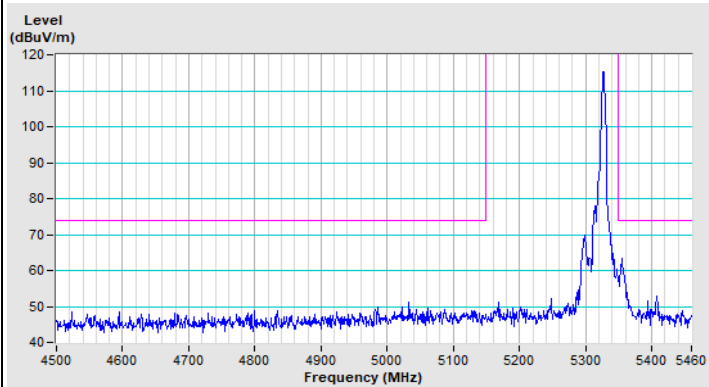

Horizontal (Peak)

Vertical (Peak)

802.11ax (HE20) 26-tone RU Channel 157

Horizontal (Peak)

Vertical (Peak)

802.11ax (HE20) 26-tone RU Channel 165

Horizontal (Peak)

Vertical (Peak)

802.11ax (HE20) 52-tone RU Channel 36

Horizontal (Peak)

Horizontal (Average)

Vertical (Peak)

Vertical (Average)

802.11ax (HE20) 52-tone RU Channel 64

Horizontal (Peak)

Horizontal (Average)

Vertical (Peak)

Vertical (Average)

802.11ax (HE20) 52-tone RU Channel 100

Horizontal (Peak)

Horizontal (Average)

Vertical (Peak)

Vertical (Average)

802.11ax (HE20) 52-tone RU Channel 149