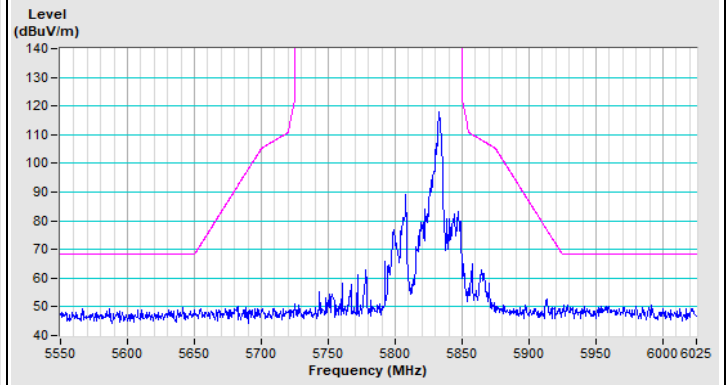

Vertical (Peak)

Vertical (Average)

802.11ax (HE20) 26-tone RU Channel 100

Horizontal (Peak)

Horizontal (Average)

Vertical (Peak)

Vertical (Average)

802.11ax (HE20) 26-tone RU Channel 149

Horizontal (Peak)

Vertical (Peak)

802.11ax (HE20) 26-tone RU Channel 157

Horizontal (Peak)

Vertical (Peak)

802.11ax (HE20) 26-tone RU Channel 165

Horizontal (Peak)

Vertical (Peak)

802.11ax (HE20) 52-tone RU Channel 36

Horizontal (Peak)

Horizontal (Average)

Vertical (Peak)

Vertical (Average)

802.11ax (HE20) 52-tone RU Channel 64

Horizontal (Peak)

Horizontal (Average)

Vertical (Peak)

Vertical (Average)

802.11ax (HE20) 52-tone RU Channel 100

Horizontal (Peak)

Horizontal (Average)

Vertical (Peak)

Vertical (Average)

802.11ax (HE20) 52-tone RU Channel 149