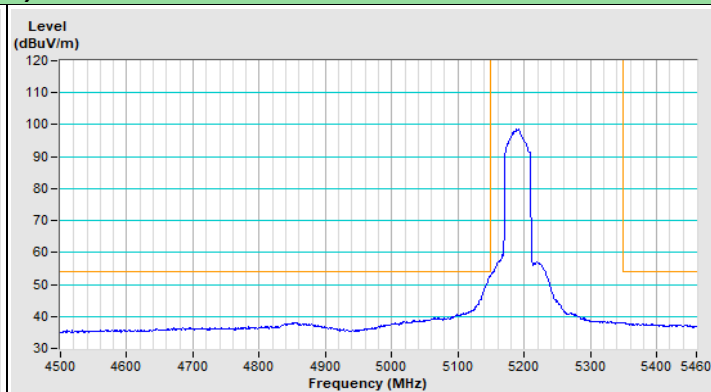

802.11ax (HE40) Channel 38

Horizontal (Peak)

Horizontal (Average)

Vertical (Peak)

Vertical (Average)

802.11ax (HE40) Channel 62

Horizontal (Peak)

Horizontal (Average)

Vertical (Peak)

Vertical (Average)

802.11ax (HE40) Channel 102

Horizontal (Peak)

Horizontal (Average)

Vertical (Peak)

Vertical (Average)

802.11ax (HE40) Channel 151

Horizontal (Peak)

Vertical (Peak)

802.11ax (HE40) Channel 159

Horizontal (Peak)

Vertical (Peak)

802.11ax (HE80) Channel 42

Horizontal (Peak)

Horizontal (Average)