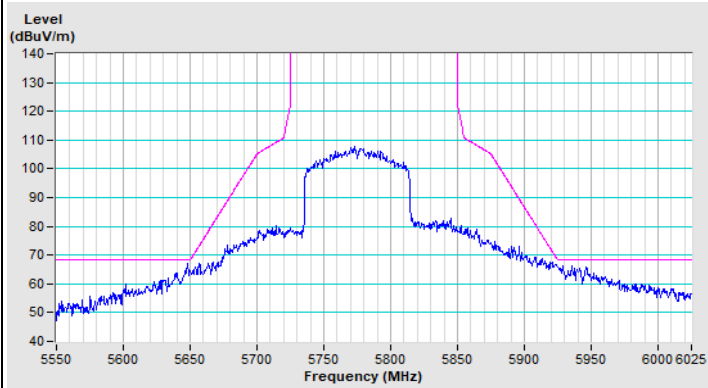

Vertical (Peak)

Vertical (Average)

802.11ax (HE80) Channel 58

Horizontal (Peak)

Horizontal (Average)

Vertical (Peak)

Vertical (Average)

802.11ax (HE80) Channel 106

Horizontal (Peak)

Horizontal (Average)

Vertical (Peak)

Vertical (Average)

221006P53-R1-326-01

802.11ax (HE80) Channel 155

Horizontal (Peak)

Vertical (Peak)

802.11ax (HE20) 26-tone RU Channel 36

Horizontal (Peak)

Horizontal (Average)

Vertical (Peak)

Vertical (Average)

802.11ax (HE20) 26-tone RU Channel 64

Horizontal (Peak)

Horizontal (Average)

Vertical (Peak)

Vertical (Average)

802.11ax (HE20) 26-tone RU Channel 100

Horizontal (Peak)

Horizontal (Average)

Vertical (Peak)

Vertical (Average)

802.11ax (HE20) 26-tone RU Channel 149