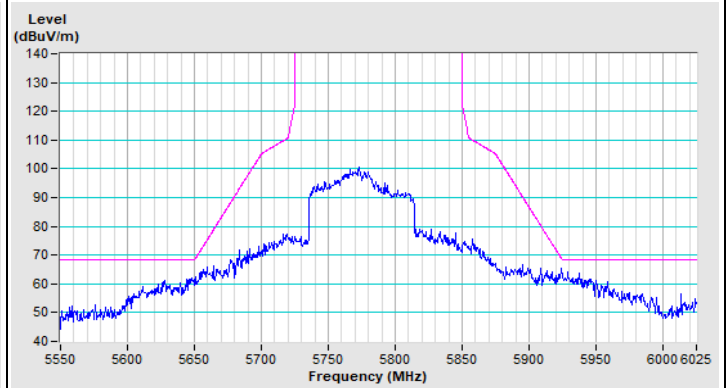

Horizontal (Average)

Vertical (Peak)

Vertical (Average)

802.11ax (HE80) Channel 58

Horizontal (Peak)

Horizontal (Average)

Vertical (Peak)

Vertical (Average)

802.11ax (HE80) Channel 106

Horizontal (Peak)

Horizontal (Average)

Vertical (Peak)

Vertical (Average)

221006P53-R1-326-01

802.11ax (HE80) Channel 155

Horizontal (Peak)

Vertical (Peak)

802.11ax (HE20) 26-tone RU Channel 36

Horizontal (Peak)

Horizontal (Average)

Vertical (Peak)

Vertical (Average)

802.11ax (HE20) 26-tone RU Channel 64

Horizontal (Peak)