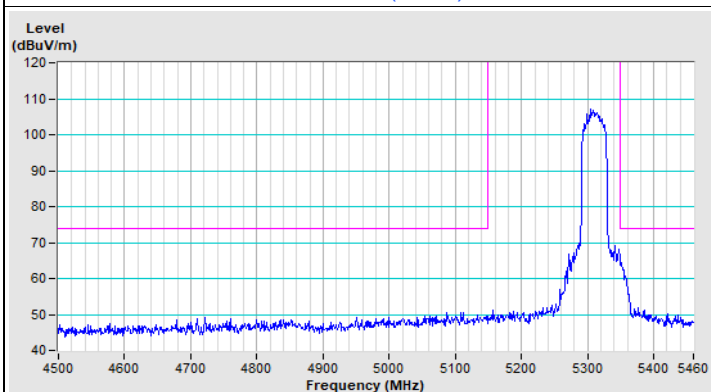

802.11ax (HE40) Channel 38

Horizontal (Peak)

Horizontal (Average)

Vertical (Peak)

Vertical (Average)

802.11ax (HE40) Channel 62

Horizontal (Peak)

Horizontal (Average)

Vertical (Peak)

Vertical (Average)

802.11ax (HE40) Channel 102

Horizontal (Peak)

Horizontal (Average)

Vertical (Peak)

Vertical (Average)

802.11ax (HE40) Channel 151

Horizontal (Peak)

Vertical (Peak)

802.11ax (HE40) Channel 159

Horizontal (Peak)

Vertical (Peak)

802.11ax (HE80) Channel 42

Horizontal (Peak)

Horizontal (Average)