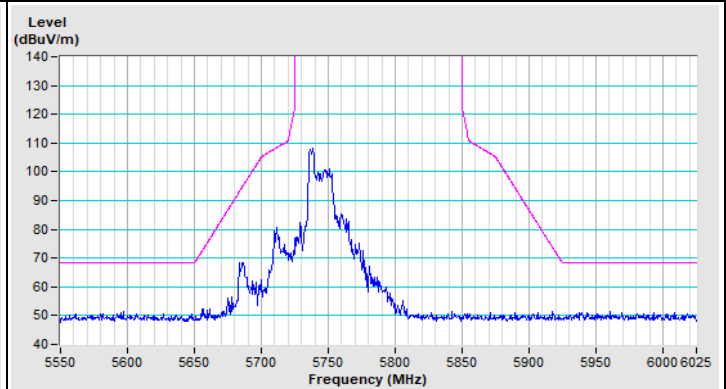

Vertical (Peak)

802.11ax (HE20) 52-tone RU Channel 36

Horizontal (Peak)

Horizontal (Average)

Vertical (Peak)

Vertical (Average)

802.11ax (HE20) 52-tone RU Channel 64

Horizontal (Peak)

Horizontal (Average)

Vertical (Peak)

Vertical (Average)

802.11ax (HE20) 52-tone RU Channel 100

Horizontal (Peak)

Horizontal (Average)

Vertical (Peak)

Vertical (Average)

802.11ax (HE20) 52-tone RU Channel 149

Horizontal (Peak)

Vertical (Peak)

802.11ax (HE20) 52-tone RU Channel 157

Horizontal (Peak)

Vertical (Peak)

802.11ax (HE20) 52-tone RU Channel 165

Horizontal (Peak)