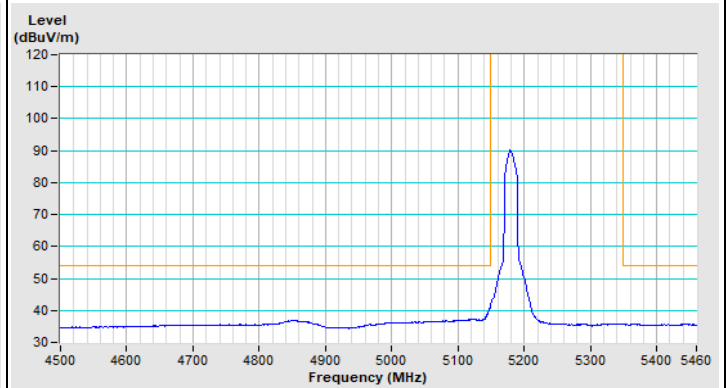

Plot of Band Edge Mode C

802.11a Channel 36

Horizontal (Peak)

Horizontal (Average)

Vertical (Peak)

Vertical (Average)

802.11a Channel 64

Horizontal (Peak)

Horizontal (Average)

Vertical (Peak)

Vertical (Average)

802.11a Channel 100

Horizontal (Peak)

Horizontal (Average)

Vertical (Peak)

Vertical (Average)