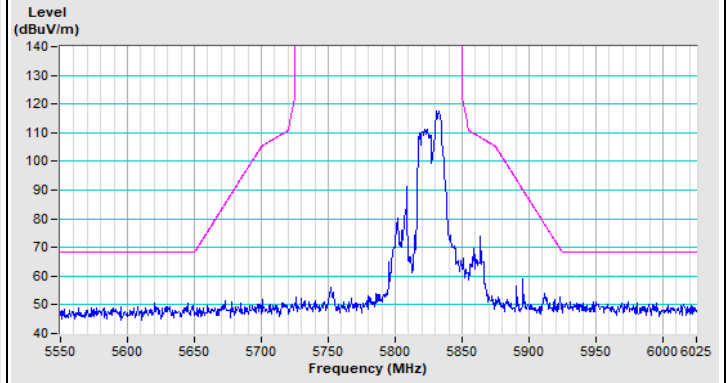

Vertical (Peak)

Vertical (Average)

802.11ax (HE20) 52-tone RU Channel 100

Horizontal (Peak)

Horizontal (Average)

Vertical (Peak)

Vertical (Average)

802.11ax (HE20) 52-tone RU Channel 149

Horizontal (Peak)

Vertical (Peak)

802.11ax (HE20) 52-tone RU Channel 157

Horizontal (Peak)

Vertical (Peak)

802.11ax (HE20) 52-tone RU Channel 165

Horizontal (Peak)

Vertical (Peak)

802.11ax (HE20) 106-tone RU Channel 36

Horizontal (Peak)

Horizontal (Average)

Vertical (Peak)

Vertical (Average)

802.11ax (HE20) 106-tone RU Channel 64

Horizontal (Peak)

Horizontal (Average)

Vertical (Peak)

Vertical (Average)

802.11ax (HE20) 106-tone RU Channel 100

Horizontal (Peak)

Horizontal (Average)

Vertical (Peak)

Vertical (Average)

802.11ax (HE20) 106-tone RU Channel 149