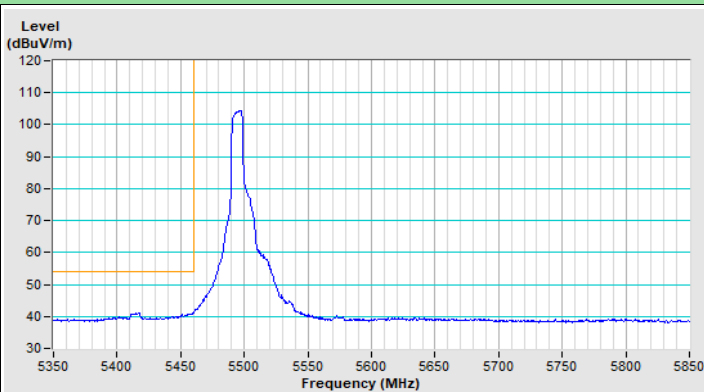

Vertical (Peak)

802.11ax (HE20) 106-tone RU Channel 36

Horizontal (Peak)

Horizontal (Average)

Vertical (Peak)

Vertical (Average)

802.11ax (HE20) 106-tone RU Channel 64

Horizontal (Peak)

Horizontal (Average)

Vertical (Peak)

Vertical (Average)

802.11ax (HE20) 106-tone RU Channel 100

Horizontal (Peak)

Horizontal (Average)

Vertical (Peak)

Vertical (Average)

802.11ax (HE20) 106-tone RU Channel 149

Horizontal (Peak)

Vertical (Peak)

802.11ax (HE20) 106-tone RU Channel 157

Horizontal (Peak)

Vertical (Peak)

802.11ax (HE20) 106-tone RU Channel 165

Horizontal (Peak)