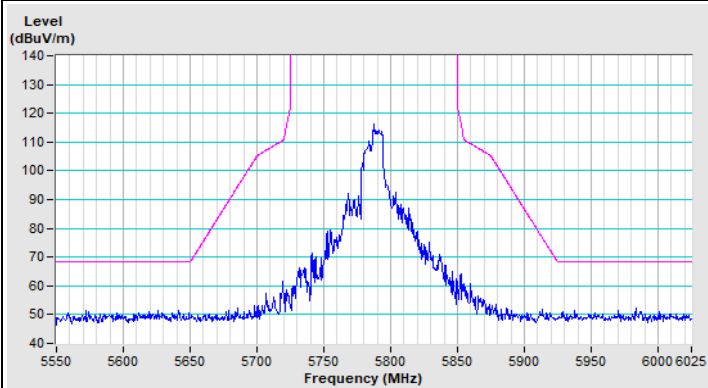

802.11ax (HE20) 106-tone RU Channel 36

Horizontal (Peak)

Horizontal (Average)

Vertical (Peak)

Vertical (Average)

802.11ax (HE20) 106-tone RU Channel 64

Horizontal (Peak)

Horizontal (Average)

Vertical (Peak)

Vertical (Average)

802.11ax (HE20) 106-tone RU Channel 100

Horizontal (Peak)

Horizontal (Average)

Vertical (Peak)

Vertical (Average)

802.11ax (HE20) 106-tone RU Channel 149

Horizontal (Peak)

Vertical (Peak)

802.11ax (HE20) 106-tone RU Channel 157

Horizontal (Peak)

Vertical (Peak)

802.11ax (HE20) 106-tone RU Channel 165

Horizontal (Peak)

Vertical (Peak)

Plot of Band Edge Mode C

802.11a Channel 36

Horizontal (Peak)

Horizontal (Average)

Vertical (Peak)

Vertical (Average)

802.11a Channel 64

Horizontal (Peak)