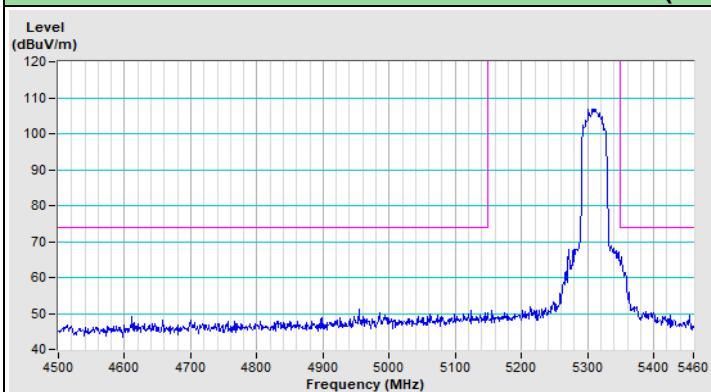

802.11ax (HE20) Channel 149

Horizontal (Peak)

Vertical (Peak)

802.11ax (HE20) Channel 157

Horizontal (Peak)

Vertical (Peak)

802.11ax (HE20) Channel 165

Horizontal (Peak)

Vertical (Peak)

802.11ax (HE40) Channel 38

Horizontal (Peak)

Horizontal (Average)

Vertical (Peak)

Vertical (Average)

802.11ax (HE40) Channel 62

Horizontal (Peak)

Horizontal (Average)

Vertical (Peak)

Vertical (Average)

802.11ax (HE40) Channel 102

Horizontal (Peak)

Horizontal (Average)

Vertical (Peak)

Vertical (Average)