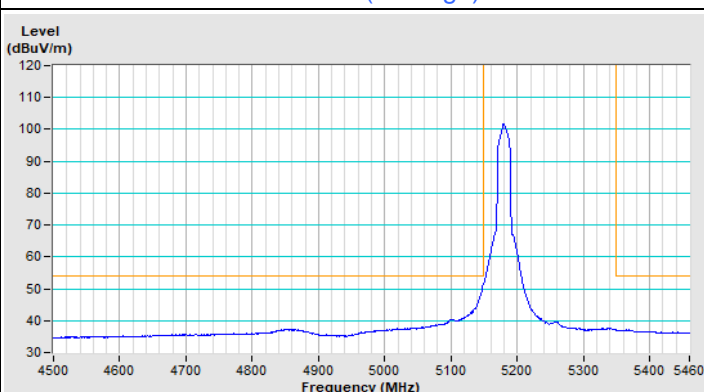

802.11a Channel 149

Horizontal (Peak)

Vertical (Peak)

802.11a Channel 157

Horizontal (Peak)

Vertical (Peak)

802.11a Channel 165

Horizontal (Peak)

Vertical (Peak)

802.11ax (HE20) Channel 36

Horizontal (Peak)

Horizontal (Average)

Vertical (Peak)

Vertical (Average)

802.11ax (HE20) Channel 64

Horizontal (Peak)

Horizontal (Average)

Vertical (Peak)

Vertical (Average)

802.11ax (HE20) Channel 100

Horizontal (Peak)

Horizontal (Average)

Vertical (Peak)

Vertical (Average)

802.11ax (HE20) Channel 149

Horizontal (Peak)

Vertical (Peak)

802.11ax (HE20) Channel 157

Horizontal (Peak)

Vertical (Peak)

802.11ax (HE20) Channel 165

Horizontal (Peak)