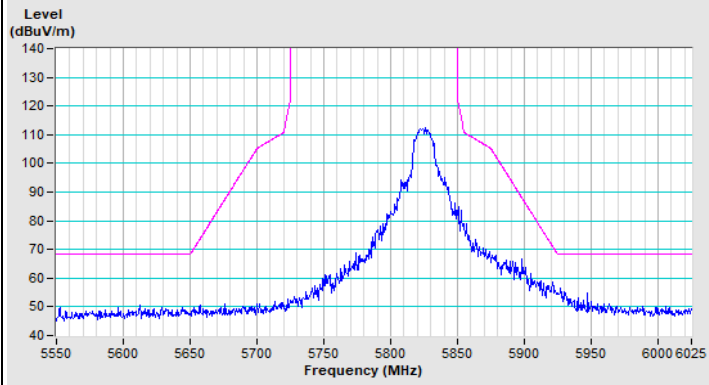

Horizontal (Average)

Vertical (Peak)

Vertical (Average)

802.11a Channel 100

Horizontal (Peak)

Horizontal (Average)

Vertical (Peak)

Vertical (Average)

802.11a Channel 149

Horizontal (Peak)

Vertical (Peak)

802.11a Channel 157

Horizontal (Peak)

Vertical (Peak)

802.11a Channel 165

Horizontal (Peak)

Vertical (Peak)

802.11ax (HE20) Channel 36

Horizontal (Peak)

Horizontal (Average)

Vertical (Peak)

Vertical (Average)

802.11ax (HE20) Channel 64

Horizontal (Peak)

Horizontal (Average)

Vertical (Peak)

Vertical (Average)

802.11ax (HE20) Channel 100

Horizontal (Peak)

Horizontal (Average)

Vertical (Peak)

Vertical (Average)