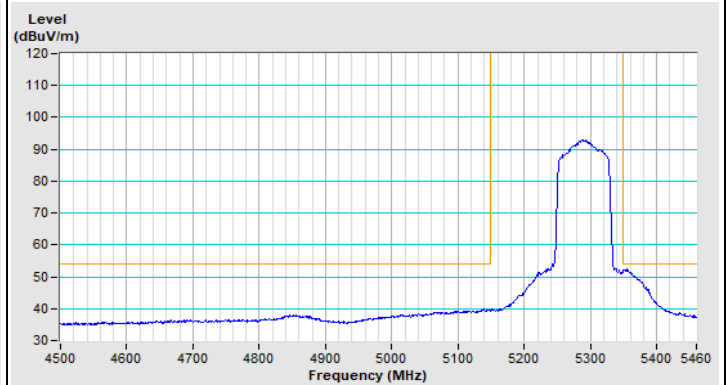

Horizontal (Peak)

Vertical (Peak)

802.11ax (HE40) Channel 159

Horizontal (Peak)

Vertical (Peak)

802.11ax (HE80) Channel 42

Horizontal (Peak)

Horizontal (Average)

Vertical (Peak)

Vertical (Average)

802.11ax (HE80) Channel 58

Horizontal (Peak)

Horizontal (Average)

Vertical (Peak)

Vertical (Average)

802.11ax (HE80) Channel 106

Horizontal (Peak)

Horizontal (Average)

Vertical (Peak)

Vertical (Average)

221006P53-R1-326-01

802.11ax (HE80) Channel 155

Horizontal (Peak)

Vertical (Peak)