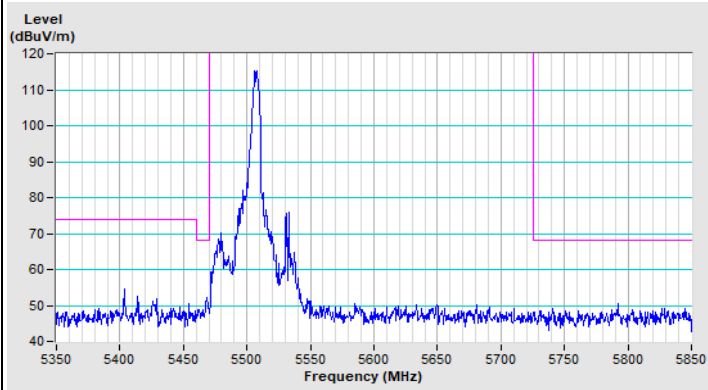

Vertical (Peak)

802.11ax (HE20) 52-tone RU Channel 36

Horizontal (Peak)

Horizontal (Average)

Vertical (Peak)

Vertical (Average)

802.11ax (HE20) 52-tone RU Channel 64

Horizontal (Peak)

Horizontal (Average)

Vertical (Peak)

Vertical (Average)

802.11ax (HE20) 52-tone RU Channel 100

Horizontal (Peak)

Horizontal (Average)

Vertical (Peak)

Vertical (Average)

802.11ax (HE20) 52-tone RU Channel 149

Horizontal (Peak)

Vertical (Peak)

802.11ax (HE20) 52-tone RU Channel 157

Horizontal (Peak)

Vertical (Peak)

802.11ax (HE20) 52-tone RU Channel 165

Horizontal (Peak)