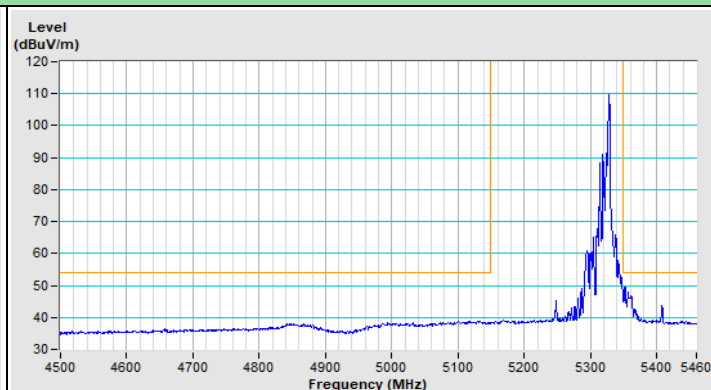

Horizontal (Peak)

Horizontal (Average)

Vertical (Peak)

Vertical (Average)

221006P53-R1-326-01

802.11ax (HE80) Channel 155

Horizontal (Peak)

Vertical (Peak)

802.11ax (HE20) 26-tone RU Channel 36

Horizontal (Peak)

Horizontal (Average)

Vertical (Peak)

Vertical (Average)

802.11ax (HE20) 26-tone RU Channel 64

Horizontal (Peak)

Horizontal (Average)

Vertical (Peak)

Vertical (Average)

802.11ax (HE20) 26-tone RU Channel 100

Horizontal (Peak)

Horizontal (Average)

Vertical (Peak)

Vertical (Average)

802.11ax (HE20) 26-tone RU Channel 149

Horizontal (Peak)

Vertical (Peak)

802.11ax (HE20) 26-tone RU Channel 157

Horizontal (Peak)

Vertical (Peak)

802.11ax (HE20) 26-tone RU Channel 165

Horizontal (Peak)

Vertical (Peak)