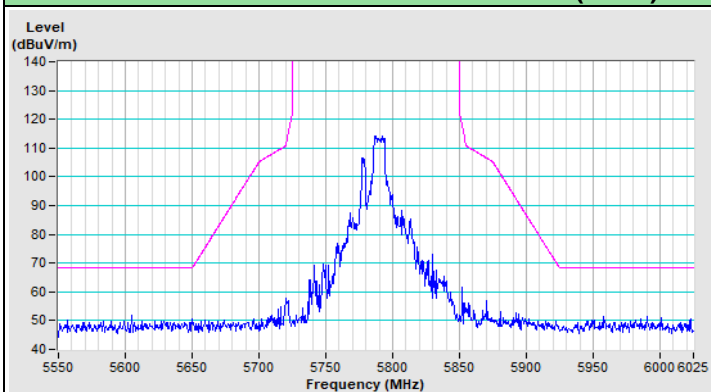

802.11ax (HE20) 106-tone RU Channel 149

Horizontal (Peak)

Vertical (Peak)

802.11ax (HE20) 106-tone RU Channel 157

Horizontal (Peak)

Vertical (Peak)

802.11ax (HE20) 106-tone RU Channel 165

Horizontal (Peak)