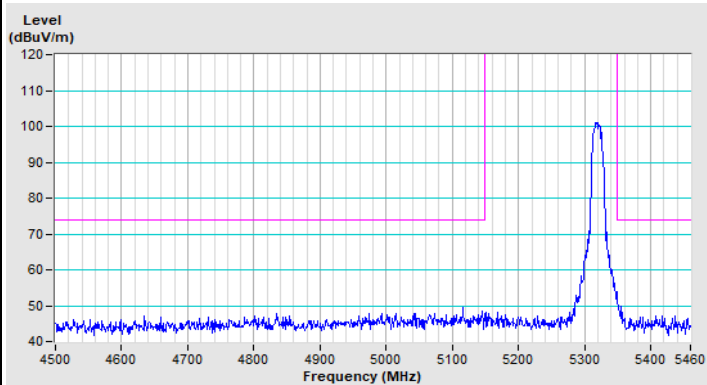

Plot of Band Edge Mode C

802.11a Channel 36

Horizontal (Peak)

Horizontal (Average)

Vertical (Peak)

Vertical (Average)

802.11a Channel 64

Horizontal (Peak)

Horizontal (Average)

Vertical (Peak)

Vertical (Average)

802.11a Channel 100

Horizontal (Peak)

Horizontal (Average)

Vertical (Peak)

Vertical (Average)