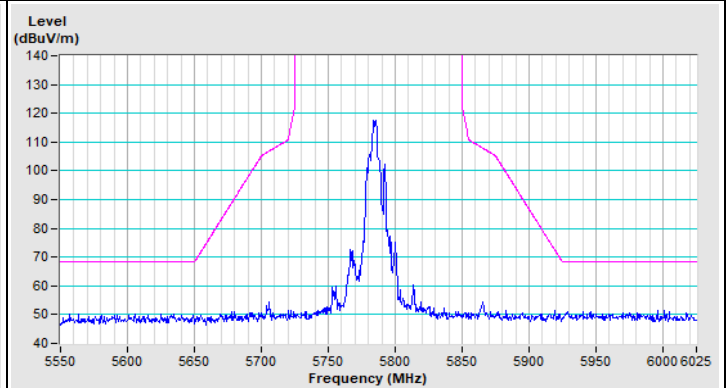

Vertical (Peak)

Vertical (Average)

802.11ax (HE20) 26-tone RU Channel 100

Horizontal (Peak)

Horizontal (Average)

Vertical (Peak)

Vertical (Average)

802.11ax (HE20) 26-tone RU Channel 149

Horizontal (Peak)

Vertical (Peak)

802.11ax (HE20) 26-tone RU Channel 157

Horizontal (Peak)

Vertical (Peak)

802.11ax (HE20) 26-tone RU Channel 165

Horizontal (Peak)

Vertical (Peak)

802.11ax (HE20) 52-tone RU Channel 36

Horizontal (Peak)

Horizontal (Average)

Vertical (Peak)

Vertical (Average)

802.11ax (HE20) 52-tone RU Channel 64

Horizontal (Peak)

Horizontal (Average)