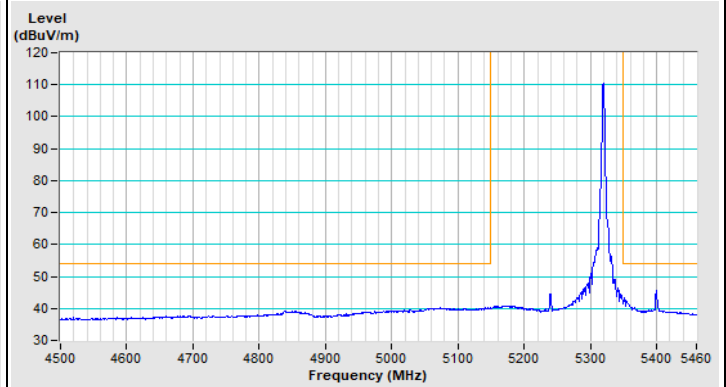

Vertical (Peak)

802.11ax (HE20) 26-tone RU Channel 36

Horizontal (Peak)

Horizontal (Average)

Vertical (Peak)

Vertical (Average)

802.11ax (HE20) 26-tone RU Channel 64

Horizontal (Peak)

Horizontal (Average)

Vertical (Peak)

Vertical (Average)

802.11ax (HE20) 26-tone RU Channel 100

Horizontal (Peak)

Horizontal (Average)

Vertical (Peak)

Vertical (Average)