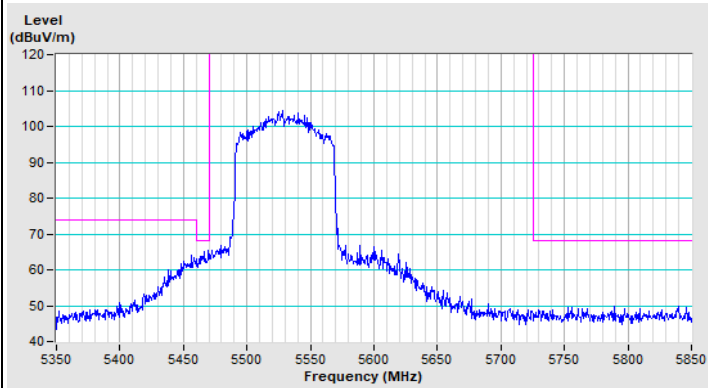

Horizontal (Peak)

Vertical (Peak)

802.11ax (HE40) Channel 159

Horizontal (Peak)

Vertical (Peak)

802.11ax (HE80) Channel 42

Horizontal (Peak)

Horizontal (Average)

Vertical (Peak)

Vertical (Average)

802.11ax (HE80) Channel 58

Horizontal (Peak)

Horizontal (Average)

Vertical (Peak)

Vertical (Average)

802.11ax (HE80) Channel 106

Horizontal (Peak)

Horizontal (Average)

Vertical (Peak)

Vertical (Average)

221006P53-R1-326-01

802.11ax (HE80) Channel 155

Horizontal (Peak)

Vertical (Peak)

802.11ax (HE20) 26-tone RU Channel 36

Horizontal (Peak)

Horizontal (Average)

Vertical (Peak)

Vertical (Average)

802.11ax (HE20) 26-tone RU Channel 64

Horizontal (Peak)

Horizontal (Average)