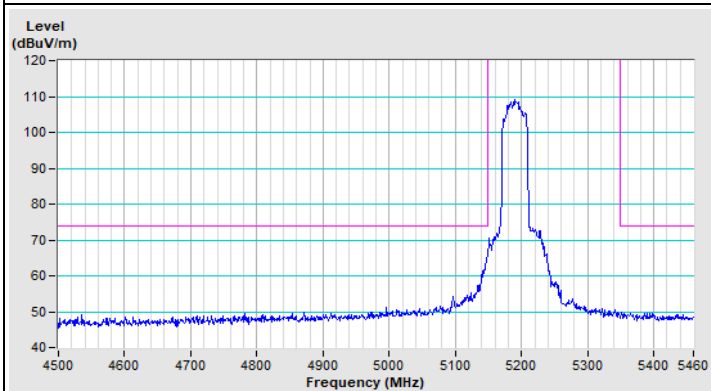

802.11ax (HE20) Channel 149

Horizontal (Peak)

Vertical (Peak)

802.11ax (HE20) Channel 157

Horizontal (Peak)

Vertical (Peak)

802.11ax (HE20) Channel 165

Horizontal (Peak)

Vertical (Peak)

802.11ax (HE40) Channel 38

Horizontal (Peak)

Horizontal (Average)

Vertical (Peak)

Vertical (Average)

802.11ax (HE40) Channel 62

Horizontal (Peak)

Horizontal (Average)

Vertical (Peak)

Vertical (Average)

802.11ax (HE40) Channel 102

Horizontal (Peak)

Horizontal (Average)

Vertical (Peak)

Vertical (Average)