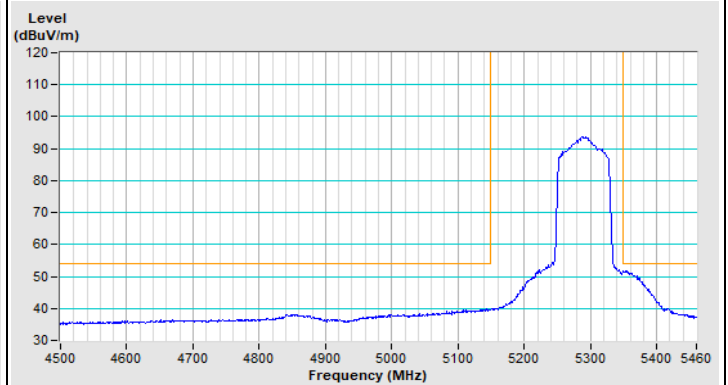

802.11ax (HE40) Channel 151

Horizontal (Peak)

Vertical (Peak)

802.11ax (HE40) Channel 159

Horizontal (Peak)

Vertical (Peak)

802.11ax (HE80) Channel 42

Horizontal (Peak)

Horizontal (Average)

Vertical (Peak)

Vertical (Average)

802.11ax (HE80) Channel 58

Horizontal (Peak)

Horizontal (Average)

Vertical (Peak)

Vertical (Average)

802.11ax (HE80) Channel 106

Horizontal (Peak)

Horizontal (Average)

Vertical (Peak)

Vertical (Average)

221006P53-R1-326-01

802.11ax (HE80) Channel 155

Horizontal (Peak)