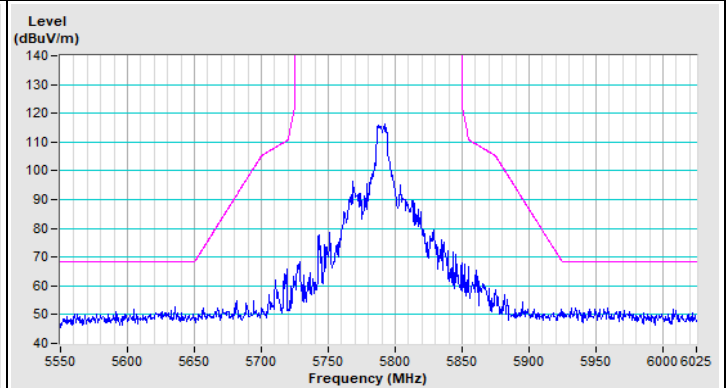

Vertical (Peak)

Vertical (Average)

802.11ax (HE20) 106-tone RU Channel 100

Horizontal (Peak)

Horizontal (Average)

Vertical (Peak)

Vertical (Average)

802.11ax (HE20) 106-tone RU Channel 149

Horizontal (Peak)

Vertical (Peak)

802.11ax (HE20) 106-tone RU Channel 157

Horizontal (Peak)

Vertical (Peak)

802.11ax (HE20) 106-tone RU Channel 165

Horizontal (Peak)

Vertical (Peak)

Plot of Band Edge Mode C

802.11a Channel 36

Horizontal (Peak)

Horizontal (Average)

Vertical (Peak)

Vertical (Average)

802.11a Channel 64

Horizontal (Peak)