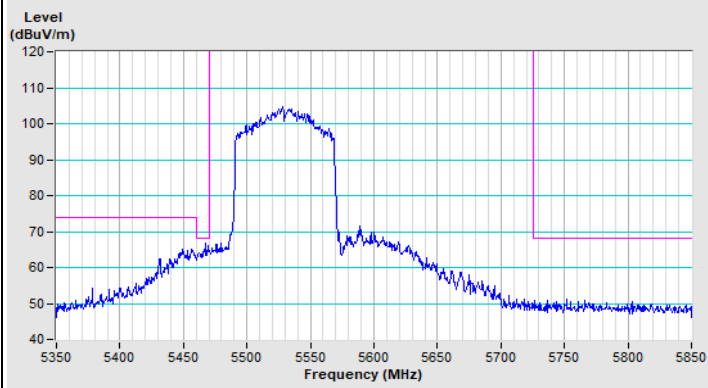

802.11ax (HE40) Channel 151

Horizontal (Peak)

Vertical (Peak)

802.11ax (HE40) Channel 159

Horizontal (Peak)

Vertical (Peak)

802.11ax (HE80) Channel 42

Horizontal (Peak)

Horizontal (Average)

Vertical (Peak)

Vertical (Average)

802.11ax (HE80) Channel 58

Horizontal (Peak)

Horizontal (Average)

Vertical (Peak)

Vertical (Average)

802.11ax (HE80) Channel 106

Horizontal (Peak)

Horizontal (Average)

Vertical (Peak)

Vertical (Average)

221006P53-R1-326-01

802.11ax (HE80) Channel 155

Horizontal (Peak)