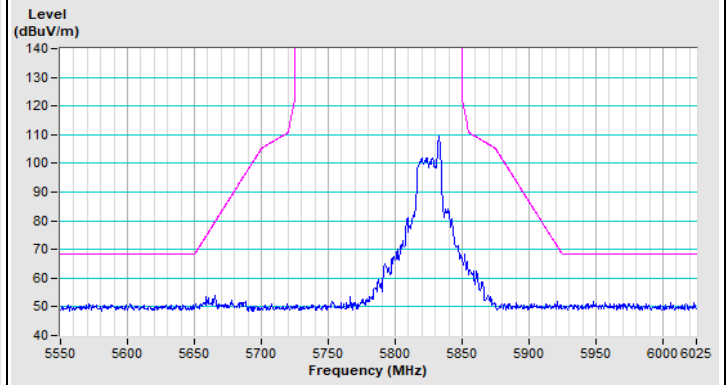

Horizontal (Average)

Vertical (Peak)

Vertical (Average)

802.11ax (HE20) 26-tone RU Channel 100

Horizontal (Peak)

Horizontal (Average)

Vertical (Peak)

Vertical (Average)

802.11ax (HE20) 26-tone RU Channel 149

Horizontal (Peak)

Vertical (Peak)

802.11ax (HE20) 26-tone RU Channel 157

Horizontal (Peak)

Vertical (Peak)

802.11ax (HE20) 26-tone RU Channel 165

Horizontal (Peak)

Vertical (Peak)

802.11ax (HE20) 52-tone RU Channel 36

Horizontal (Peak)

Horizontal (Average)

Vertical (Peak)

Vertical (Average)

802.11ax (HE20) 52-tone RU Channel 64

Horizontal (Peak)