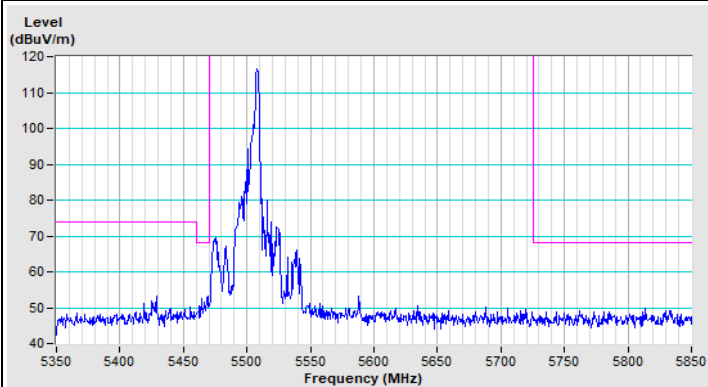

802.11ax (HE20) 26-tone RU Channel 36

Horizontal (Peak)

Horizontal (Average)

Vertical (Peak)

Vertical (Average)

802.11ax (HE20) 26-tone RU Channel 64

Horizontal (Peak)

Horizontal (Average)

Vertical (Peak)

Vertical (Average)

802.11ax (HE20) 26-tone RU Channel 100

Horizontal (Peak)

Horizontal (Average)

Vertical (Peak)

Vertical (Average)

802.11ax (HE20) 26-tone RU Channel 149

Horizontal (Peak)

Vertical (Peak)

802.11ax (HE20) 26-tone RU Channel 157

Horizontal (Peak)

Vertical (Peak)

802.11ax (HE20) 26-tone RU Channel 165

Horizontal (Peak)

Vertical (Peak)