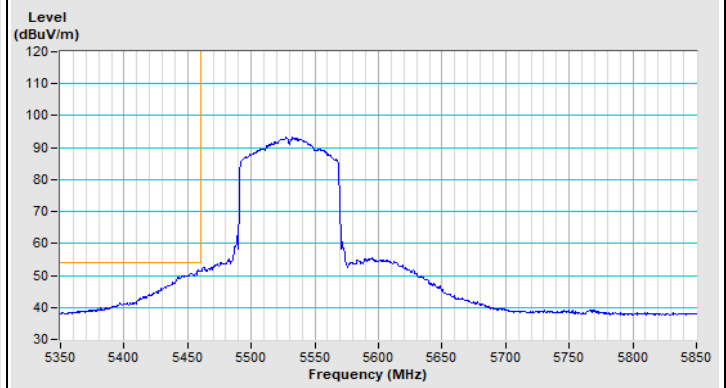

802.11ax (HE40) Channel 151

Horizontal (Peak)

Vertical (Peak)

802.11ax (HE40) Channel 159

Horizontal (Peak)

Vertical (Peak)

802.11ax (HE80) Channel 42

Horizontal (Peak)

Horizontal (Average)

Vertical (Peak)

Vertical (Average)

802.11ax (HE80) Channel 58

Horizontal (Peak)

Horizontal (Average)

Vertical (Peak)

Vertical (Average)

802.11ax (HE80) Channel 106

Horizontal (Peak)

Horizontal (Average)

Vertical (Peak)

Vertical (Average)

221006P53-R1-326-01

802.11ax (HE80) Channel 155

Horizontal (Peak)