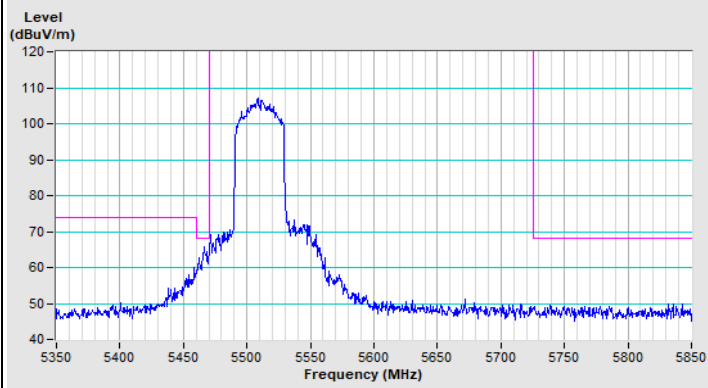

Vertical (Peak)

802.11ax (HE40) Channel 38

Horizontal (Peak)

Horizontal (Average)

Vertical (Peak)

Vertical (Average)

802.11ax (HE40) Channel 62

Horizontal (Peak)

Horizontal (Average)

Vertical (Peak)

Vertical (Average)

802.11ax (HE40) Channel 102

Horizontal (Peak)

Horizontal (Average)

Vertical (Peak)

Vertical (Average)

802.11ax (HE40) Channel 151

Horizontal (Peak)

Vertical (Peak)

802.11ax (HE40) Channel 159

Horizontal (Peak)

Vertical (Peak)

802.11ax (HE80) Channel 42

Horizontal (Peak)

Horizontal (Average)

Vertical (Peak)

Vertical (Average)

802.11ax (HE80) Channel 58

Horizontal (Peak)

Horizontal (Average)

Vertical (Peak)

Vertical (Average)