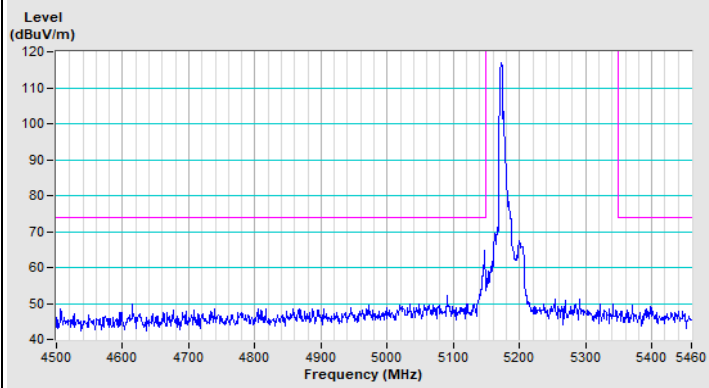

Horizontal (Average)

Vertical (Peak)

Vertical (Average)

802.11ax (HE20) 26-tone RU Channel 100

Horizontal (Peak)

Horizontal (Average)

Vertical (Peak)

Vertical (Average)

802.11ax (HE20) 26-tone RU Channel 149

Horizontal (Peak)

Vertical (Peak)

802.11ax (HE20) 26-tone RU Channel 157

Horizontal (Peak)

Vertical (Peak)

802.11ax (HE20) 26-tone RU Channel 165

Horizontal (Peak)

Vertical (Peak)

802.11ax (HE20) 52-tone RU Channel 36

Horizontal (Peak)

Horizontal (Average)

Vertical (Peak)

Vertical (Average)

802.11ax (HE20) 52-tone RU Channel 64

Horizontal (Peak)