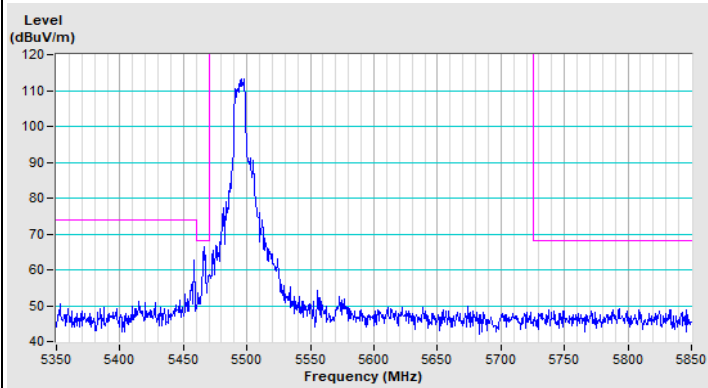

802.11ax (HE20) 106-tone RU Channel 36

Horizontal (Peak)

Horizontal (Average)

Vertical (Peak)

Vertical (Average)

802.11ax (HE20) 106-tone RU Channel 64

Horizontal (Peak)

Horizontal (Average)

Vertical (Peak)

Vertical (Average)

802.11ax (HE20) 106-tone RU Channel 100

Horizontal (Peak)

Horizontal (Average)

Vertical (Peak)

Vertical (Average)

802.11ax (HE20) 106-tone RU Channel 149

Horizontal (Peak)

Vertical (Peak)

802.11ax (HE20) 106-tone RU Channel 157

Horizontal (Peak)

Vertical (Peak)

802.11ax (HE20) 106-tone RU Channel 165

Horizontal (Peak)

Vertical (Peak)