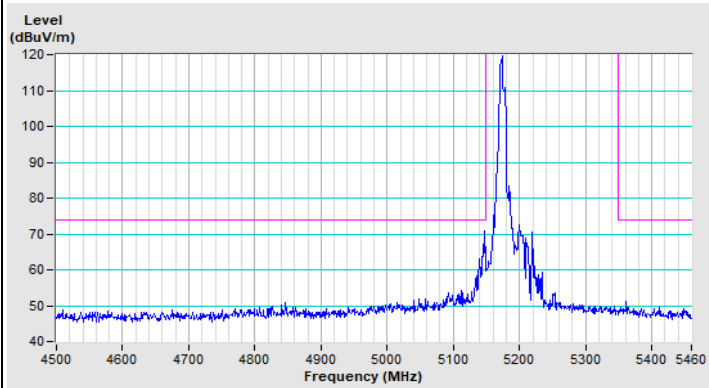

Vertical (Peak)

Vertical (Average)

802.11ax (HE20) 26-tone RU Channel 100

Horizontal (Peak)

Horizontal (Average)

Vertical (Peak)

Vertical (Average)

802.11ax (HE20) 26-tone RU Channel 149

Horizontal (Peak)

Vertical (Peak)

802.11ax (HE20) 26-tone RU Channel 157

Horizontal (Peak)

Vertical (Peak)

802.11ax (HE20) 26-tone RU Channel 165

Horizontal (Peak)

Vertical (Peak)

802.11ax (HE20) 52-tone RU Channel 36

Horizontal (Peak)

Horizontal (Average)

Vertical (Peak)

Vertical (Average)

802.11ax (HE20) 52-tone RU Channel 64

Horizontal (Peak)

Horizontal (Average)

Vertical (Peak)

Vertical (Average)

802.11ax (HE20) 52-tone RU Channel 100

Horizontal (Peak)

Horizontal (Average)

Vertical (Peak)

Vertical (Average)

802.11ax (HE20) 52-tone RU Channel 149