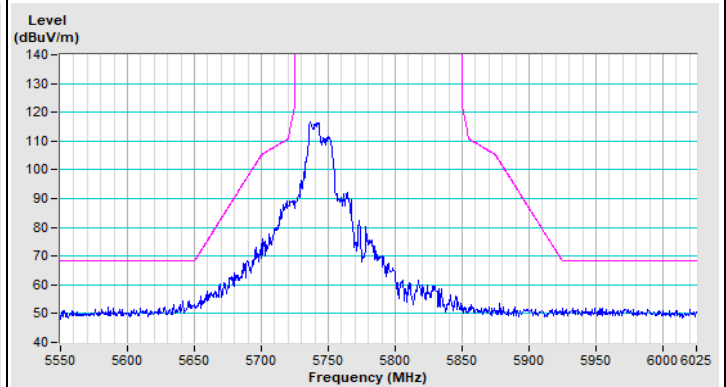

802.11ax (HE20) 106-tone RU Channel 36

Horizontal (Peak)

Horizontal (Average)

Vertical (Peak)

Vertical (Average)

802.11ax (HE20) 106-tone RU Channel 64

Horizontal (Peak)

Horizontal (Average)

Vertical (Peak)

Vertical (Average)

802.11ax (HE20) 106-tone RU Channel 100

Horizontal (Peak)

Horizontal (Average)

Vertical (Peak)

Vertical (Average)

802.11ax (HE20) 106-tone RU Channel 149

Horizontal (Peak)

Vertical (Peak)

802.11ax (HE20) 106-tone RU Channel 157

Horizontal (Peak)

Vertical (Peak)

802.11ax (HE20) 106-tone RU Channel 165

Horizontal (Peak)

Vertical (Peak)