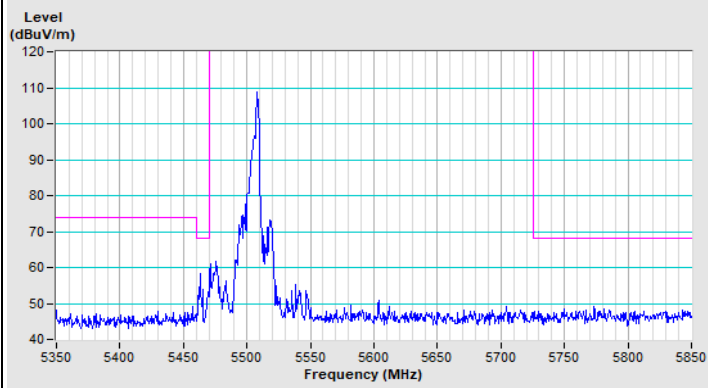

Horizontal (Peak)

Horizontal (Average)

Vertical (Peak)

Vertical (Average)

221006P53-R1-326-01

802.11ax (HE80) Channel 155

Horizontal (Peak)

Vertical (Peak)

802.11ax (HE20) 26-tone RU Channel 36

Horizontal (Peak)

Horizontal (Average)

Vertical (Peak)

Vertical (Average)

802.11ax (HE20) 26-tone RU Channel 64

Horizontal (Peak)

Horizontal (Average)

Vertical (Peak)

Vertical (Average)

802.11ax (HE20) 26-tone RU Channel 100

Horizontal (Peak)

Horizontal (Average)

Vertical (Peak)

Vertical (Average)

802.11ax (HE20) 26-tone RU Channel 149