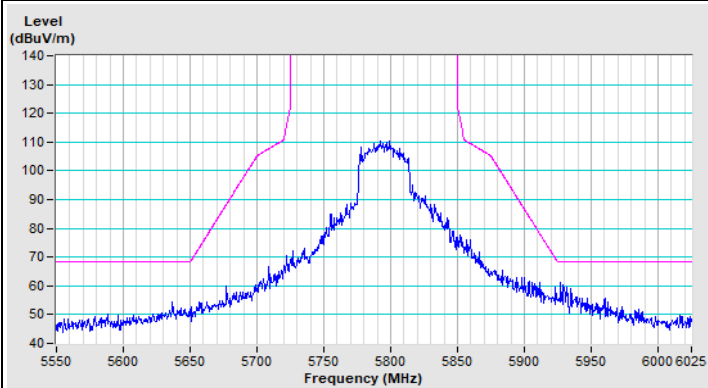

Horizontal (Average)

Vertical (Peak)

Vertical (Average)

802.11ax (HE40) Channel 102

Horizontal (Peak)

Horizontal (Average)

Vertical (Peak)

Vertical (Average)

802.11ax (HE40) Channel 151

Horizontal (Peak)

Vertical (Peak)

802.11ax (HE40) Channel 159

Horizontal (Peak)

Vertical (Peak)

802.11ax (HE80) Channel 42

Horizontal (Peak)

Horizontal (Average)

Vertical (Peak)

Vertical (Average)

802.11ax (HE80) Channel 58

Horizontal (Peak)

Horizontal (Average)

Vertical (Peak)

Vertical (Average)