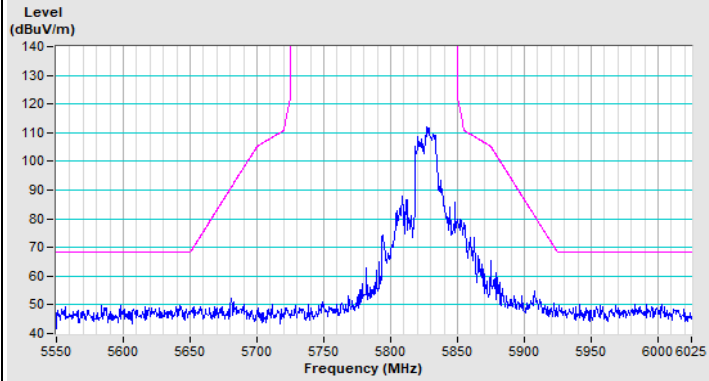

Horizontal (Average)

Vertical (Peak)

Vertical (Average)

802.11ax (HE20) 106-tone RU Channel 100

Horizontal (Peak)

Horizontal (Average)

Vertical (Peak)

Vertical (Average)

802.11ax (HE20) 106-tone RU Channel 149

Horizontal (Peak)

Vertical (Peak)

802.11ax (HE20) 106-tone RU Channel 157

Horizontal (Peak)

Vertical (Peak)

802.11ax (HE20) 106-tone RU Channel 165

Horizontal (Peak)