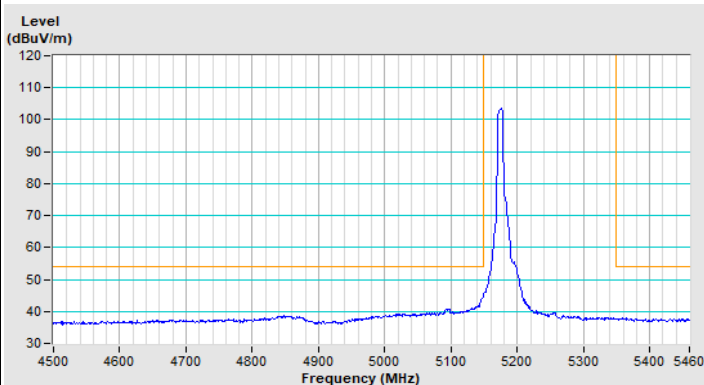

Vertical (Peak)

Vertical (Average)

802.11ax (HE20) 52-tone RU Channel 100

Horizontal (Peak)

Horizontal (Average)

Vertical (Peak)

Vertical (Average)

802.11ax (HE20) 52-tone RU Channel 149

Horizontal (Peak)

Vertical (Peak)

802.11ax (HE20) 52-tone RU Channel 157

Horizontal (Peak)

Vertical (Peak)

802.11ax (HE20) 52-tone RU Channel 165

Horizontal (Peak)

Vertical (Peak)

802.11ax (HE20) 106-tone RU Channel 36

Horizontal (Peak)

Horizontal (Average)

Vertical (Peak)

Vertical (Average)

802.11ax (HE20) 106-tone RU Channel 64

Horizontal (Peak)

Horizontal (Average)

Vertical (Peak)

Vertical (Average)

802.11ax (HE20) 106-tone RU Channel 100

Horizontal (Peak)

Horizontal (Average)

Vertical (Peak)

Vertical (Average)

802.11ax (HE20) 106-tone RU Channel 149