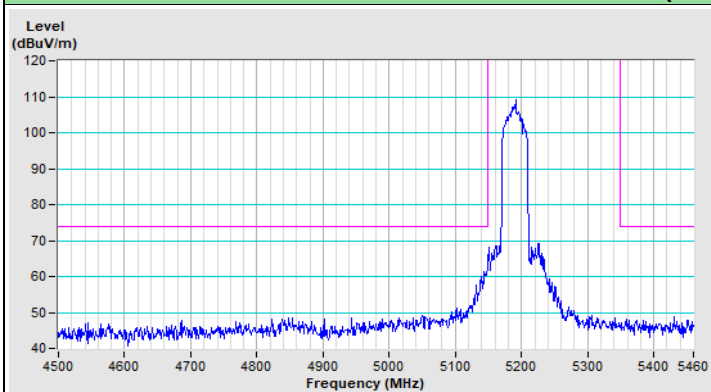

802.11ax (HE40) Channel 38

Horizontal (Peak)

Horizontal (Average)

Vertical (Peak)

Vertical (Average)

802.11ax (HE40) Channel 62

Horizontal (Peak)

Horizontal (Average)

Vertical (Peak)

Vertical (Average)

802.11ax (HE40) Channel 102

Horizontal (Peak)

Horizontal (Average)

Vertical (Peak)

Vertical (Average)

802.11ax (HE40) Channel 151

Horizontal (Peak)

Vertical (Peak)

802.11ax (HE40) Channel 159

Horizontal (Peak)

Vertical (Peak)

802.11ax (HE80) Channel 42

Horizontal (Peak)

Horizontal (Average)