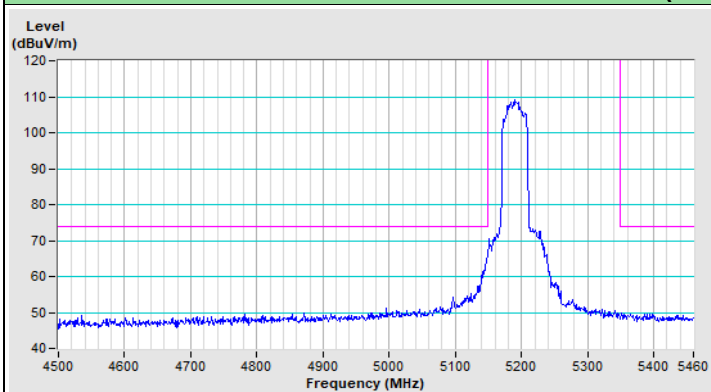

Horizontal (Average)

Vertical (Peak)

Vertical (Average)

802.11ax (HE20) Channel 100

Horizontal (Peak)

Horizontal (Average)

Vertical (Peak)

Vertical (Average)

802.11ax (HE20) Channel 149

Horizontal (Peak)

Vertical (Peak)

802.11ax (HE20) Channel 157

Horizontal (Peak)

Vertical (Peak)

802.11ax (HE20) Channel 165

Horizontal (Peak)

Vertical (Peak)

802.11ax (HE40) Channel 38

Horizontal (Peak)

Horizontal (Average)

Vertical (Peak)

Vertical (Average)

802.11ax (HE40) Channel 62

Horizontal (Peak)