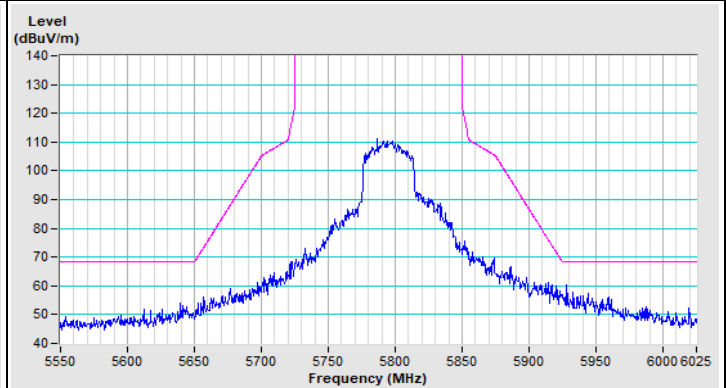

Vertical (Peak)

Vertical (Average)

802.11ax (HE40) Channel 102

Horizontal (Peak)

Horizontal (Average)

Vertical (Peak)

Vertical (Average)

802.11ax (HE40) Channel 151

Horizontal (Peak)

Vertical (Peak)

802.11ax (HE40) Channel 159

Horizontal (Peak)

Vertical (Peak)

802.11ax (HE80) Channel 42

Horizontal (Peak)

Horizontal (Average)

Vertical (Peak)

Vertical (Average)

802.11ax (HE80) Channel 58

Horizontal (Peak)

Horizontal (Average)

Vertical (Peak)

Vertical (Average)

802.11ax (HE80) Channel 106