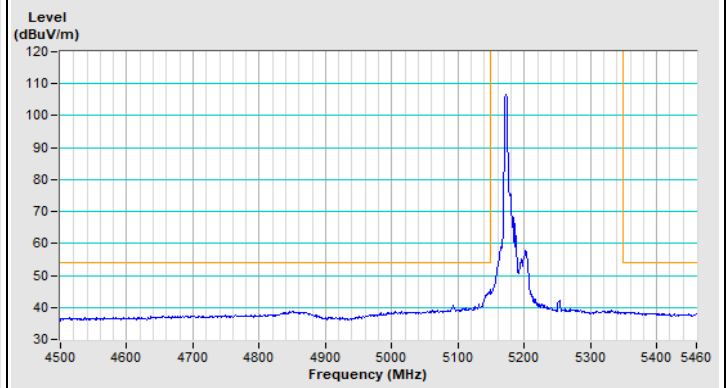

Vertical (Peak)

Vertical (Average)

802.11ax (HE20) 26-tone RU Channel 100

Horizontal (Peak)

Horizontal (Average)

Vertical (Peak)

Vertical (Average)

802.11ax (HE20) 26-tone RU Channel 149

Horizontal (Peak)

Vertical (Peak)

802.11ax (HE20) 26-tone RU Channel 157

Horizontal (Peak)

Vertical (Peak)

802.11ax (HE20) 26-tone RU Channel 165

Horizontal (Peak)

Vertical (Peak)

802.11ax (HE20) 52-tone RU Channel 36

Horizontal (Peak)

Horizontal (Average)

Vertical (Peak)

Vertical (Average)

802.11ax (HE20) 52-tone RU Channel 64

Horizontal (Peak)

Horizontal (Average)

Vertical (Peak)

Vertical (Average)

802.11ax (HE20) 52-tone RU Channel 100

Horizontal (Peak)

Horizontal (Average)

Vertical (Peak)

Vertical (Average)

802.11ax (HE20) 52-tone RU Channel 149