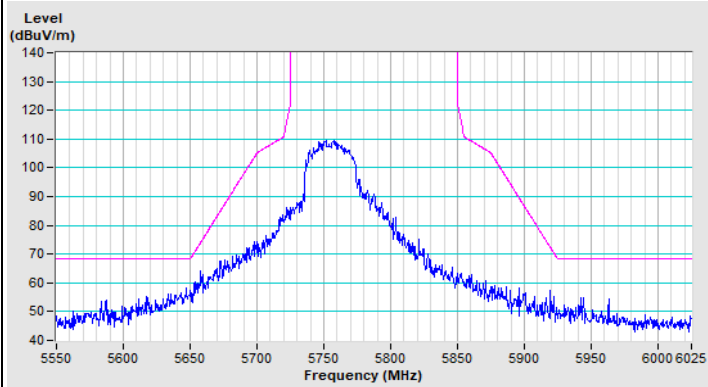

Vertical (Peak)

802.11ax (HE40) Channel 38

Horizontal (Peak)

Horizontal (Average)

Vertical (Peak)

Vertical (Average)

802.11ax (HE40) Channel 62

Horizontal (Peak)

Horizontal (Average)

Vertical (Peak)

Vertical (Average)

802.11ax (HE40) Channel 102

Horizontal (Peak)

Horizontal (Average)

Vertical (Peak)

Vertical (Average)

802.11ax (HE40) Channel 151

Horizontal (Peak)

Vertical (Peak)

802.11ax (HE40) Channel 159

Horizontal (Peak)

Vertical (Peak)

802.11ax (HE80) Channel 42

Horizontal (Peak)