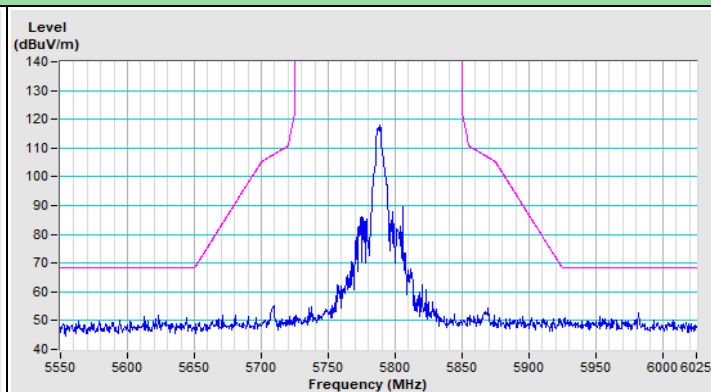

Vertical (Peak)

Vertical (Average)

802.11ax (HE20) 52-tone RU Channel 100

Horizontal (Peak)

Horizontal (Average)

Vertical (Peak)

Vertical (Average)

802.11ax (HE20) 52-tone RU Channel 149

Horizontal (Peak)

Vertical (Peak)

802.11ax (HE20) 52-tone RU Channel 157

Horizontal (Peak)

Vertical (Peak)

802.11ax (HE20) 52-tone RU Channel 165

Horizontal (Peak)

Vertical (Peak)

802.11ax (HE20) 106-tone RU Channel 36

Horizontal (Peak)

Horizontal (Average)

Vertical (Peak)

Vertical (Average)

802.11ax (HE20) 106-tone RU Channel 64

Horizontal (Peak)

Horizontal (Average)

Vertical (Peak)

Vertical (Average)

802.11ax (HE20) 106-tone RU Channel 100

Horizontal (Peak)

Horizontal (Average)

Vertical (Peak)

Vertical (Average)

802.11ax (HE20) 106-tone RU Channel 149