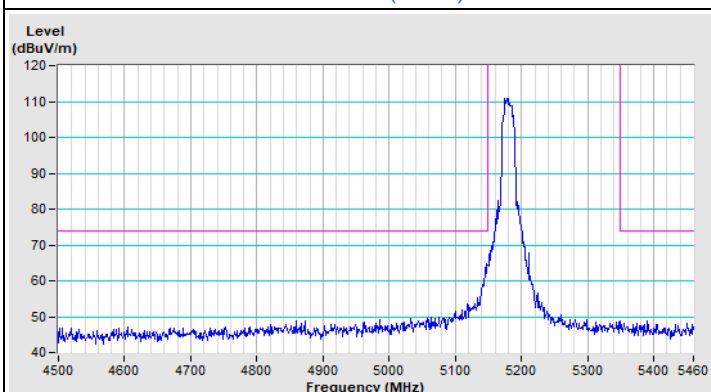

802.11a Channel 149

Horizontal (Peak)

Vertical (Peak)

802.11a Channel 157

Horizontal (Peak)

Vertical (Peak)

802.11a Channel 165

Horizontal (Peak)

Vertical (Peak)

802.11ax (HE20) Channel 36

Horizontal (Peak)

Horizontal (Average)

Vertical (Peak)

Vertical (Average)

802.11ax (HE20) Channel 64

Horizontal (Peak)

Horizontal (Average)

Vertical (Peak)

Vertical (Average)

802.11ax (HE20) Channel 100

Horizontal (Peak)

Horizontal (Average)

Vertical (Peak)

Vertical (Average)