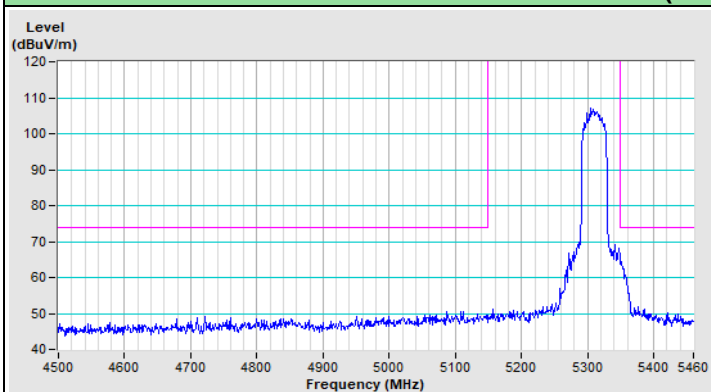

802.11ax (HE40) Channel 38

Horizontal (Peak)

Horizontal (Average)

Vertical (Peak)

Vertical (Average)

802.11ax (HE40) Channel 62

Horizontal (Peak)

Horizontal (Average)

Vertical (Peak)

Vertical (Average)

802.11ax (HE40) Channel 102

Horizontal (Peak)

Horizontal (Average)

Vertical (Peak)

Vertical (Average)

802.11ax (HE40) Channel 151

Horizontal (Peak)

Vertical (Peak)

802.11ax (HE40) Channel 159

Horizontal (Peak)

Vertical (Peak)

802.11ax (HE80) Channel 42

Horizontal (Peak)

Horizontal (Average)