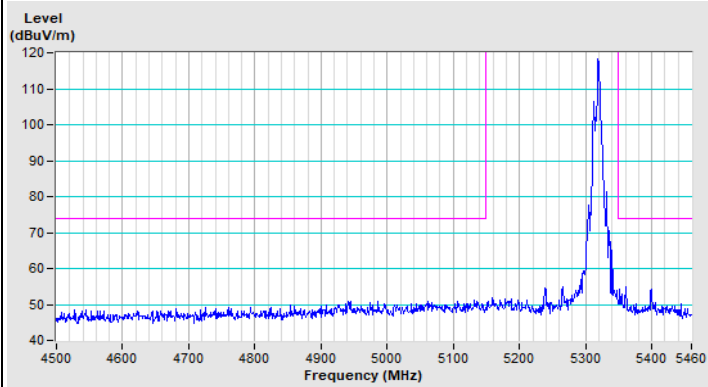

802.11ax (HE80) Channel 106

Horizontal (Peak)

Horizontal (Average)

Vertical (Peak)

Vertical (Average)

221006P53-R1-326-01

802.11ax (HE80) Channel 155

Horizontal (Peak)

Vertical (Peak)

802.11ax (HE20) 26-tone RU Channel 36

Horizontal (Peak)

Horizontal (Average)

Vertical (Peak)

Vertical (Average)

802.11ax (HE20) 26-tone RU Channel 64

Horizontal (Peak)

Horizontal (Average)

Vertical (Peak)

Vertical (Average)

802.11ax (HE20) 26-tone RU Channel 100

Horizontal (Peak)

Horizontal (Average)

Vertical (Peak)

Vertical (Average)