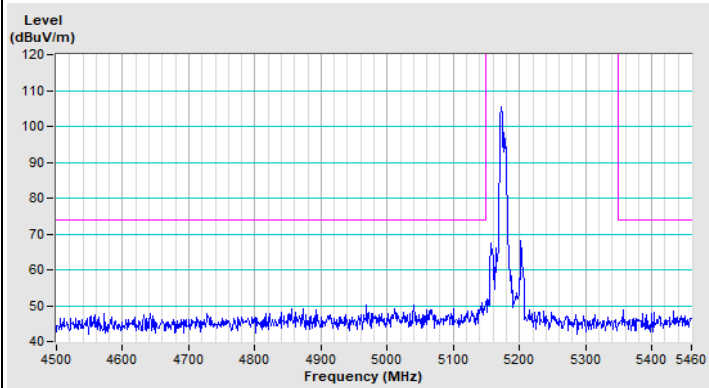

802.11ax (HE20) 26-tone RU Channel 149

Horizontal (Peak)

Vertical (Peak)

802.11ax (HE20) 26-tone RU Channel 157

Horizontal (Peak)

Vertical (Peak)

802.11ax (HE20) 26-tone RU Channel 165

Horizontal (Peak)

Vertical (Peak)

802.11ax (HE20) 52-tone RU Channel 36

Horizontal (Peak)

Horizontal (Average)

Vertical (Peak)

Vertical (Average)

802.11ax (HE20) 52-tone RU Channel 64

Horizontal (Peak)

Horizontal (Average)

Vertical (Peak)

Vertical (Average)

802.11ax (HE20) 52-tone RU Channel 100

Horizontal (Peak)

Horizontal (Average)

Vertical (Peak)

Vertical (Average)