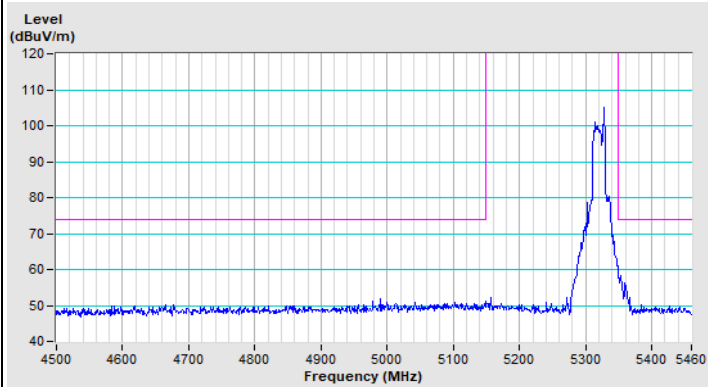

802.11ax (HE80) Channel 106

Horizontal (Peak)

Horizontal (Average)

Vertical (Peak)

Vertical (Average)

221006P53-R1-326-01

802.11ax (HE80) Channel 155

Horizontal (Peak)

Vertical (Peak)

802.11ax (HE20) 26-tone RU Channel 36

Horizontal (Peak)

Horizontal (Average)

Vertical (Peak)

Vertical (Average)

802.11ax (HE20) 26-tone RU Channel 64

Horizontal (Peak)

Horizontal (Average)

Vertical (Peak)

Vertical (Average)

802.11ax (HE20) 26-tone RU Channel 100

Horizontal (Peak)

Horizontal (Average)

Vertical (Peak)

Vertical (Average)