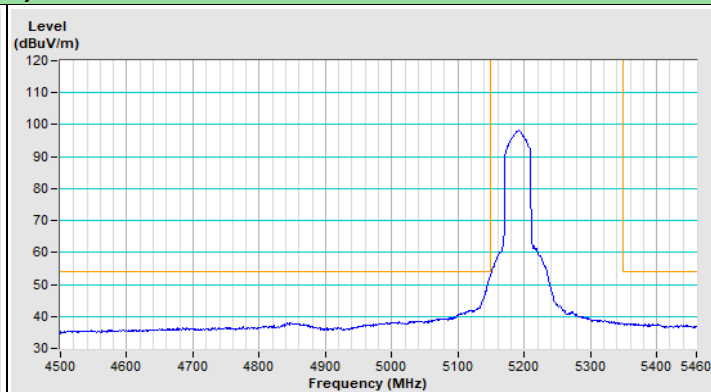

Horizontal (Average)

Vertical (Peak)

Vertical (Average)

802.11ax (HE20) Channel 100

Horizontal (Peak)

Horizontal (Average)

Vertical (Peak)

Vertical (Average)

802.11ax (HE20) Channel 149

Horizontal (Peak)

Vertical (Peak)

802.11ax (HE20) Channel 157

Horizontal (Peak)

Vertical (Peak)

802.11ax (HE20) Channel 165

Horizontal (Peak)

Vertical (Peak)

802.11ax (HE40) Channel 38

Horizontal (Peak)

Horizontal (Average)

Vertical (Peak)

Vertical (Average)

802.11ax (HE40) Channel 62

Horizontal (Peak)