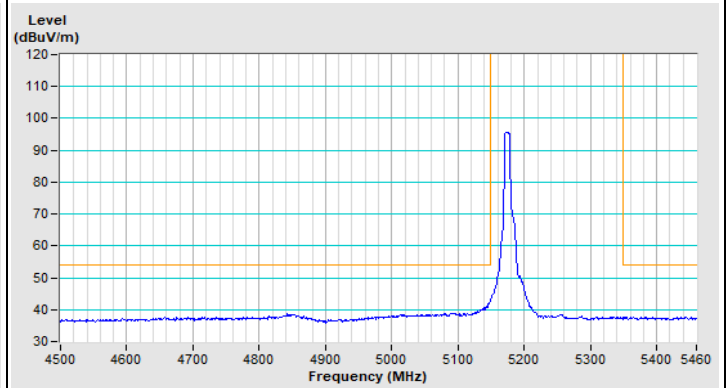

802.11ax (HE20) 52-tone RU Channel 149

Horizontal (Peak)

Vertical (Peak)

802.11ax (HE20) 52-tone RU Channel 157

Horizontal (Peak)

Vertical (Peak)

802.11ax (HE20) 52-tone RU Channel 165

Horizontal (Peak)

Vertical (Peak)

802.11ax (HE20) 106-tone RU Channel 36

Horizontal (Peak)

Horizontal (Average)

Vertical (Peak)

Vertical (Average)

802.11ax (HE20) 106-tone RU Channel 64

Horizontal (Peak)

Horizontal (Average)

Vertical (Peak)

Vertical (Average)

802.11ax (HE20) 106-tone RU Channel 100

Horizontal (Peak)

Horizontal (Average)

Vertical (Peak)

Vertical (Average)