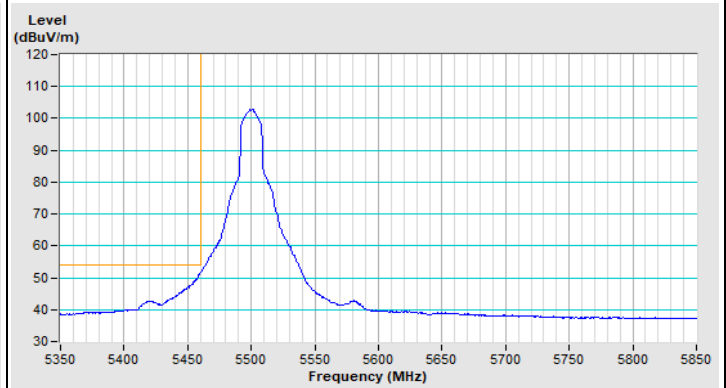

Plot of Band Edge Mode C

802.11a Channel 36

Horizontal (Peak)

Horizontal (Average)

Vertical (Peak)

Vertical (Average)

802.11a Channel 64

Horizontal (Peak)

Horizontal (Average)

Vertical (Peak)

Vertical (Average)

802.11a Channel 100

Horizontal (Peak)

Horizontal (Average)

Vertical (Peak)

Vertical (Average)

802.11a Channel 149

Horizontal (Peak)

Vertical (Peak)

802.11a Channel 157

Horizontal (Peak)

Vertical (Peak)

802.11a Channel 165

Horizontal (Peak)