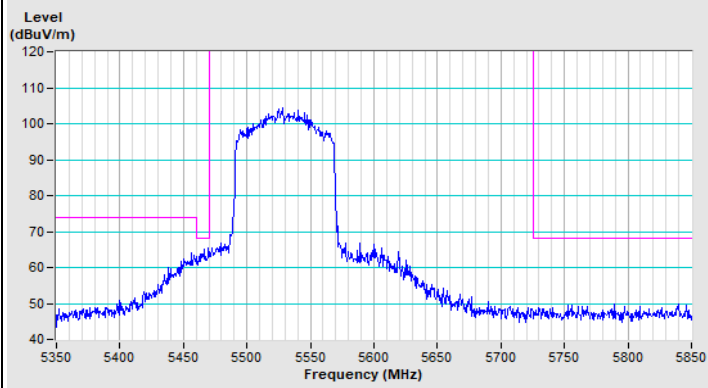

Horizontal (Peak)

Vertical (Peak)

802.11ax (HE40) Channel 159

Horizontal (Peak)

Vertical (Peak)

802.11ax (HE80) Channel 42

Horizontal (Peak)

Horizontal (Average)

Vertical (Peak)

Vertical (Average)

802.11ax (HE80) Channel 58

Horizontal (Peak)

Horizontal (Average)

Vertical (Peak)

Vertical (Average)

802.11ax (HE80) Channel 106

Horizontal (Peak)

Horizontal (Average)

Vertical (Peak)

Vertical (Average)

221006P53-R1-326-01

802.11ax (HE80) Channel 155

Horizontal (Peak)

Vertical (Peak)

802.11ax (HE20) 26-tone RU Channel 36

Horizontal (Peak)

Horizontal (Average)

Vertical (Peak)

Vertical (Average)

802.11ax (HE20) 26-tone RU Channel 64

Horizontal (Peak)

Horizontal (Average)