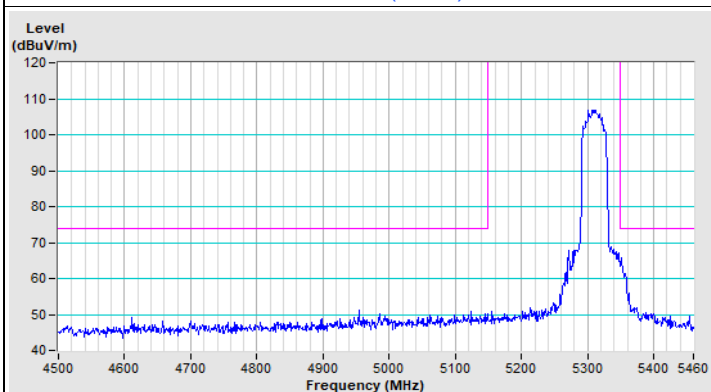

802.11ax (HE20) Channel 149

Horizontal (Peak)

Vertical (Peak)

802.11ax (HE20) Channel 157

Horizontal (Peak)

Vertical (Peak)

802.11ax (HE20) Channel 165

Horizontal (Peak)

Vertical (Peak)

802.11ax (HE40) Channel 38

Horizontal (Peak)

Horizontal (Average)

Vertical (Peak)

Vertical (Average)

802.11ax (HE40) Channel 62

Horizontal (Peak)

Horizontal (Average)

Vertical (Peak)

Vertical (Average)

802.11ax (HE40) Channel 102

Horizontal (Peak)

Horizontal (Average)

Vertical (Peak)

Vertical (Average)