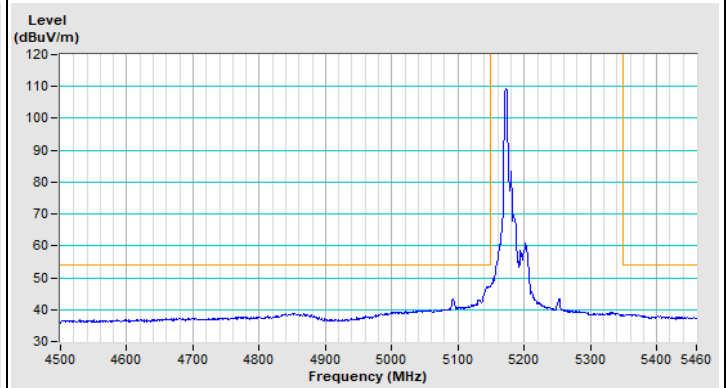

802.11ax (HE20) 52-tone RU Channel 36

Horizontal (Peak)

Horizontal (Average)

Vertical (Peak)

Vertical (Average)

802.11ax (HE20) 52-tone RU Channel 64

Horizontal (Peak)

Horizontal (Average)

Vertical (Peak)

Vertical (Average)

802.11ax (HE20) 52-tone RU Channel 100

Horizontal (Peak)

Horizontal (Average)

Vertical (Peak)

Vertical (Average)

802.11ax (HE20) 52-tone RU Channel 149