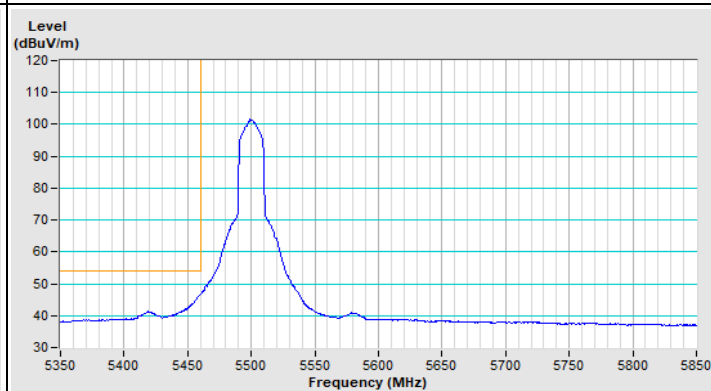

Vertical (Peak)

802.11ax (HE20) Channel 36

Horizontal (Peak)

Horizontal (Average)

Vertical (Peak)

Vertical (Average)

802.11ax (HE20) Channel 64

Horizontal (Peak)

Horizontal (Average)

Vertical (Peak)

Vertical (Average)

802.11ax (HE20) Channel 100

Horizontal (Peak)

Horizontal (Average)

Vertical (Peak)

Vertical (Average)

802.11ax (HE20) Channel 149

Horizontal (Peak)

Vertical (Peak)

802.11ax (HE20) Channel 157

Horizontal (Peak)

Vertical (Peak)

802.11ax (HE20) Channel 165

Horizontal (Peak)