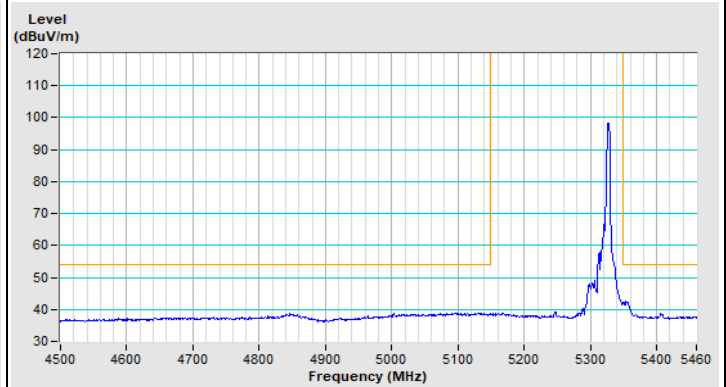

802.11ax (HE20) 26-tone RU Channel 149

Horizontal (Peak)

Vertical (Peak)

802.11ax (HE20) 26-tone RU Channel 157

Horizontal (Peak)

Vertical (Peak)

802.11ax (HE20) 26-tone RU Channel 165

Horizontal (Peak)

Vertical (Peak)

802.11ax (HE20) 52-tone RU Channel 36

Horizontal (Peak)

Horizontal (Average)

Vertical (Peak)

Vertical (Average)

802.11ax (HE20) 52-tone RU Channel 64

Horizontal (Peak)

Horizontal (Average)

Vertical (Peak)

Vertical (Average)

802.11ax (HE20) 52-tone RU Channel 100

Horizontal (Peak)

Horizontal (Average)

Vertical (Peak)

Vertical (Average)