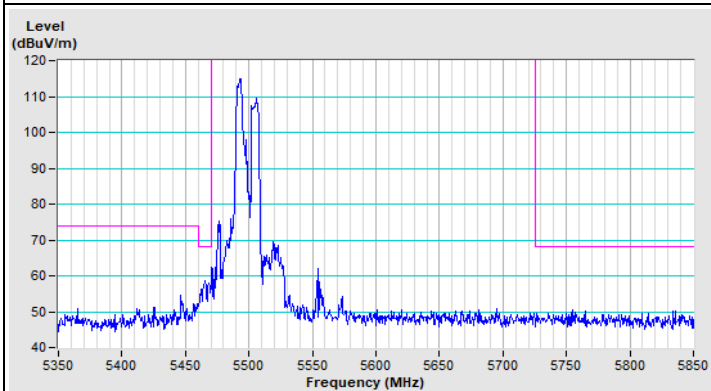

802.11ax (HE20) 52-tone RU Channel 36

Horizontal (Peak)

Horizontal (Average)

Vertical (Peak)

Vertical (Average)

802.11ax (HE20) 52-tone RU Channel 64

Horizontal (Peak)

Horizontal (Average)

Vertical (Peak)

Vertical (Average)

802.11ax (HE20) 52-tone RU Channel 100

Horizontal (Peak)

Horizontal (Average)

Vertical (Peak)

Vertical (Average)

802.11ax (HE20) 52-tone RU Channel 149

Horizontal (Peak)

Vertical (Peak)

802.11ax (HE20) 52-tone RU Channel 157

Horizontal (Peak)

Vertical (Peak)

802.11ax (HE20) 52-tone RU Channel 165

Horizontal (Peak)

Vertical (Peak)