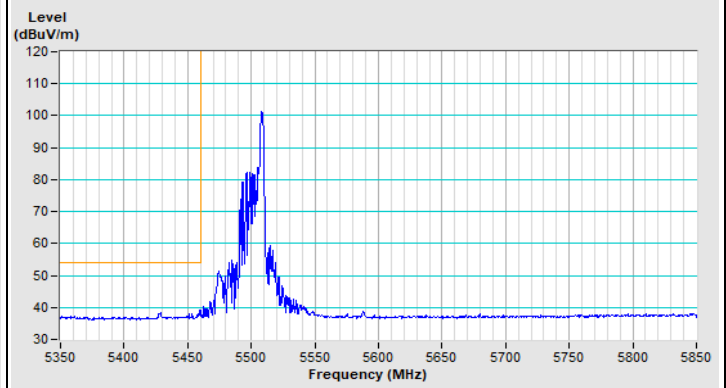

802.11ax (HE20) 26-tone RU Channel 36

Horizontal (Peak)

Horizontal (Average)

Vertical (Peak)

Vertical (Average)

802.11ax (HE20) 26-tone RU Channel 64

Horizontal (Peak)

Horizontal (Average)

Vertical (Peak)

Vertical (Average)

802.11ax (HE20) 26-tone RU Channel 100

Horizontal (Peak)

Horizontal (Average)

Vertical (Peak)

Vertical (Average)

802.11ax (HE20) 26-tone RU Channel 149

Horizontal (Peak)

Vertical (Peak)

802.11ax (HE20) 26-tone RU Channel 157

Horizontal (Peak)

Vertical (Peak)

802.11ax (HE20) 26-tone RU Channel 165

Horizontal (Peak)

Vertical (Peak)