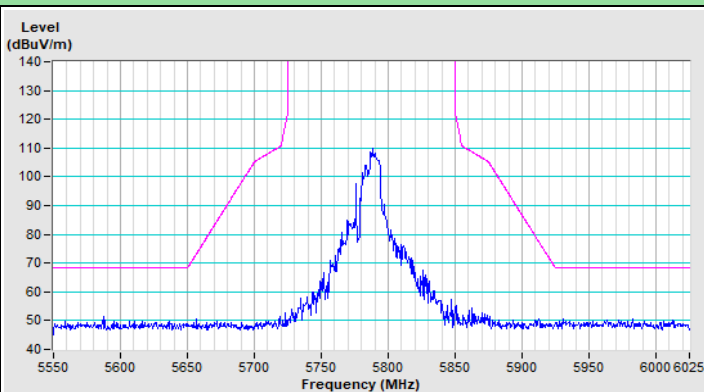

802.11ax (HE20) 106-tone RU Channel 149

Horizontal (Peak)

Vertical (Peak)

802.11ax (HE20) 106-tone RU Channel 157

Horizontal (Peak)

Vertical (Peak)

802.11ax (HE20) 106-tone RU Channel 165

Horizontal (Peak)