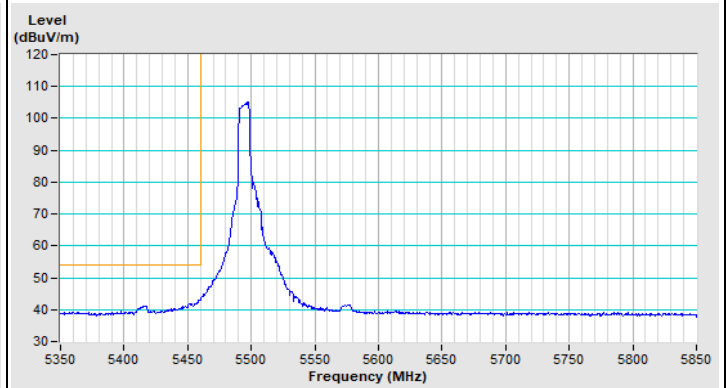

802.11ax (HE20) 106-tone RU Channel 36

Horizontal (Peak)

Horizontal (Average)

Vertical (Peak)

Vertical (Average)

802.11ax (HE20) 106-tone RU Channel 64

Horizontal (Peak)

Horizontal (Average)

Vertical (Peak)

Vertical (Average)

802.11ax (HE20) 106-tone RU Channel 100

Horizontal (Peak)

Horizontal (Average)

Vertical (Peak)

Vertical (Average)

802.11ax (HE20) 106-tone RU Channel 149

Horizontal (Peak)

Vertical (Peak)

802.11ax (HE20) 106-tone RU Channel 157

Horizontal (Peak)

Vertical (Peak)

802.11ax (HE20) 106-tone RU Channel 165

Horizontal (Peak)

Vertical (Peak)