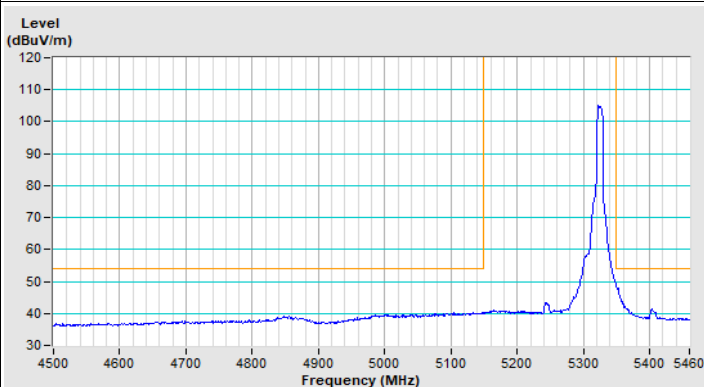

Horizontal (Peak)

Vertical (Peak)

802.11ax (HE20) 52-tone RU Channel 157

Horizontal (Peak)

Vertical (Peak)

802.11ax (HE20) 52-tone RU Channel 165

Horizontal (Peak)

Vertical (Peak)

802.11ax (HE20) 106-tone RU Channel 36

Horizontal (Peak)

Horizontal (Average)

Vertical (Peak)

Vertical (Average)

802.11ax (HE20) 106-tone RU Channel 64

Horizontal (Peak)

Horizontal (Average)

Vertical (Peak)

Vertical (Average)

802.11ax (HE20) 106-tone RU Channel 100

Horizontal (Peak)

Horizontal (Average)

Vertical (Peak)

Vertical (Average)

802.11ax (HE20) 106-tone RU Channel 149