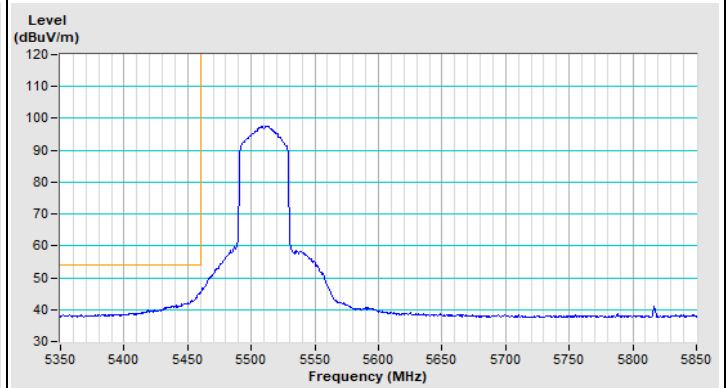

802.11ax (HE40) Channel 38

Horizontal (Peak)

Horizontal (Average)

Vertical (Peak)

Vertical (Average)

802.11ax (HE40) Channel 62

Horizontal (Peak)

Horizontal (Average)

Vertical (Peak)

Vertical (Average)

802.11ax (HE40) Channel 102

Horizontal (Peak)

Horizontal (Average)

Vertical (Peak)

Vertical (Average)

802.11ax (HE40) Channel 151

Horizontal (Peak)

Vertical (Peak)

802.11ax (HE40) Channel 159

Horizontal (Peak)

Vertical (Peak)

802.11ax (HE80) Channel 42

Horizontal (Peak)

Horizontal (Average)

Vertical (Peak)

Vertical (Average)

802.11ax (HE80) Channel 58

Horizontal (Peak)

Horizontal (Average)

Vertical (Peak)

Vertical (Average)

802.11ax (HE80) Channel 106