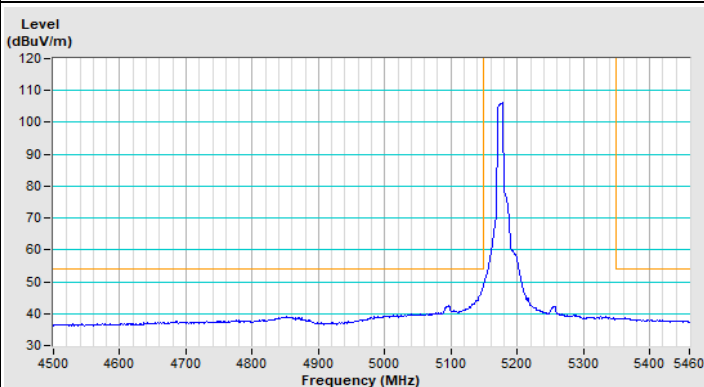

Horizontal (Peak)

Vertical (Peak)

802.11ax (HE20) 52-tone RU Channel 157

Horizontal (Peak)

Vertical (Peak)

802.11ax (HE20) 52-tone RU Channel 165

Horizontal (Peak)

Vertical (Peak)

802.11ax (HE20) 106-tone RU Channel 36

Horizontal (Peak)

Horizontal (Average)

Vertical (Peak)

Vertical (Average)

802.11ax (HE20) 106-tone RU Channel 64

Horizontal (Peak)

Horizontal (Average)

Vertical (Peak)

Vertical (Average)

802.11ax (HE20) 106-tone RU Channel 100

Horizontal (Peak)

Horizontal (Average)

Vertical (Peak)

Vertical (Average)

802.11ax (HE20) 106-tone RU Channel 149