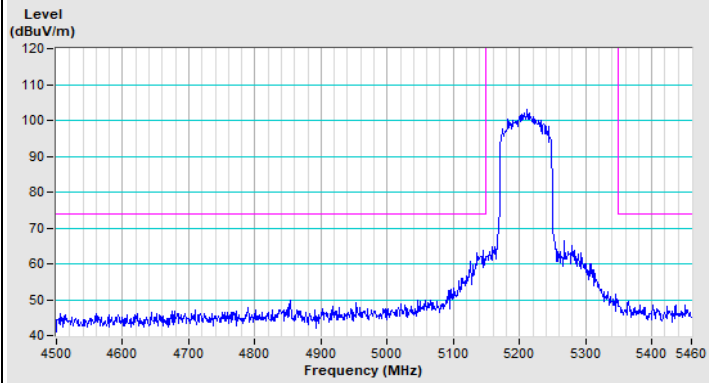

Vertical (Peak)

Vertical (Average)

802.11ax (HE40) Channel 102

Horizontal (Peak)

Horizontal (Average)

Vertical (Peak)

Vertical (Average)

802.11ax (HE40) Channel 151

Horizontal (Peak)

Vertical (Peak)

802.11ax (HE40) Channel 159

Horizontal (Peak)

Vertical (Peak)

802.11ax (HE80) Channel 42

Horizontal (Peak)

Horizontal (Average)

Vertical (Peak)

Vertical (Average)

802.11ax (HE80) Channel 58

Horizontal (Peak)

Horizontal (Average)

Vertical (Peak)

Vertical (Average)

802.11ax (HE80) Channel 106

Horizontal (Peak)

Horizontal (Average)

Vertical (Peak)

Vertical (Average)

221006P53-R1-326-01

802.11ax (HE80) Channel 155

Horizontal (Peak)

Vertical (Peak)