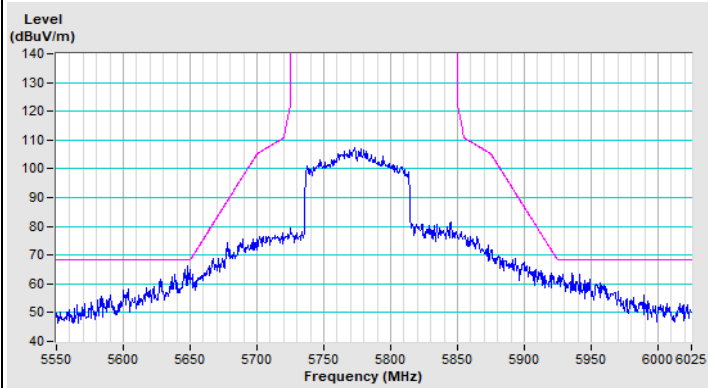

Horizontal (Average)

Vertical (Peak)

Vertical (Average)

802.11ax (HE80) Channel 58

Horizontal (Peak)

Horizontal (Average)

Vertical (Peak)

Vertical (Average)

802.11ax (HE80) Channel 106

Horizontal (Peak)

Horizontal (Average)

Vertical (Peak)

Vertical (Average)

221006P53-R1-326-01

802.11ax (HE80) Channel 155

Horizontal (Peak)

Vertical (Peak)

802.11ax (HE20) 26-tone RU Channel 36

Horizontal (Peak)

Horizontal (Average)

Vertical (Peak)

Vertical (Average)

802.11ax (HE20) 26-tone RU Channel 64

Horizontal (Peak)