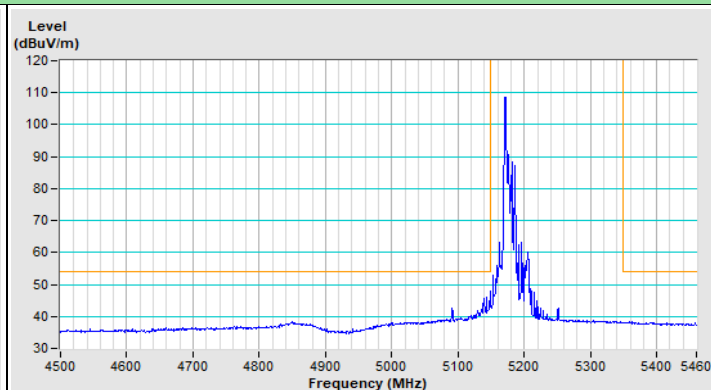

Vertical (Peak)

Vertical (Average)

802.11ax (HE80) Channel 58

Horizontal (Peak)

Horizontal (Average)

Vertical (Peak)

Vertical (Average)

802.11ax (HE80) Channel 106

Horizontal (Peak)

Horizontal (Average)

Vertical (Peak)

Vertical (Average)

221006P53-R1-326-01

802.11ax (HE80) Channel 155

Horizontal (Peak)

Vertical (Peak)

802.11ax (HE20) 26-tone RU Channel 36

Horizontal (Peak)

Horizontal (Average)

Vertical (Peak)

Vertical (Average)

802.11ax (HE20) 26-tone RU Channel 64

Horizontal (Peak)

Horizontal (Average)

Vertical (Peak)

Vertical (Average)

802.11ax (HE20) 26-tone RU Channel 100

Horizontal (Peak)

Horizontal (Average)

Vertical (Peak)

Vertical (Average)

802.11ax (HE20) 26-tone RU Channel 149