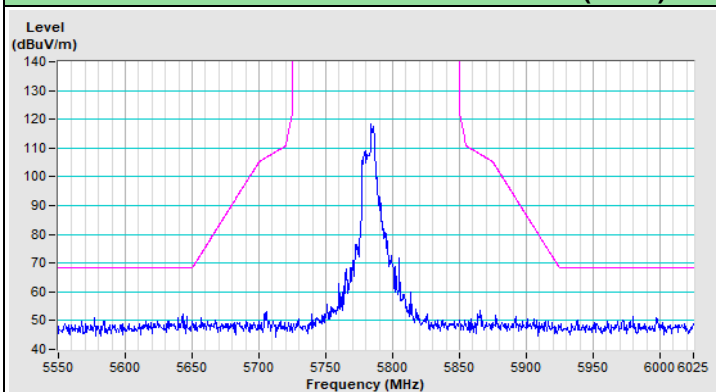

Horizontal (Average)

Vertical (Peak)

Vertical (Average)

802.11ax (HE20) 26-tone RU Channel 100

Horizontal (Peak)

Horizontal (Average)

Vertical (Peak)

Vertical (Average)

802.11ax (HE20) 26-tone RU Channel 149

Horizontal (Peak)

Vertical (Peak)

802.11ax (HE20) 26-tone RU Channel 157

Horizontal (Peak)

Vertical (Peak)

802.11ax (HE20) 26-tone RU Channel 165

Horizontal (Peak)

Vertical (Peak)

802.11ax (HE20) 52-tone RU Channel 36

Horizontal (Peak)

Horizontal (Average)

Vertical (Peak)

Vertical (Average)

802.11ax (HE20) 52-tone RU Channel 64

Horizontal (Peak)