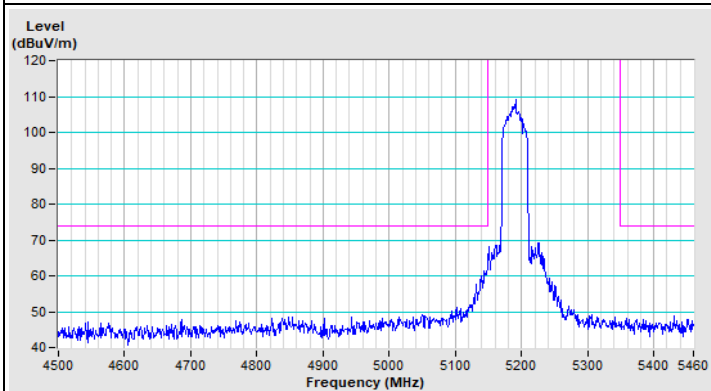

802.11ax (HE40) Channel 38

Horizontal (Peak)

Horizontal (Average)

Vertical (Peak)

Vertical (Average)

802.11ax (HE40) Channel 62

Horizontal (Peak)

Horizontal (Average)

Vertical (Peak)

Vertical (Average)

802.11ax (HE40) Channel 102

Horizontal (Peak)

Horizontal (Average)

Vertical (Peak)

Vertical (Average)

802.11ax (HE40) Channel 151

Horizontal (Peak)

Vertical (Peak)

802.11ax (HE40) Channel 159

Horizontal (Peak)

Vertical (Peak)

802.11ax (HE80) Channel 42

Horizontal (Peak)

Horizontal (Average)