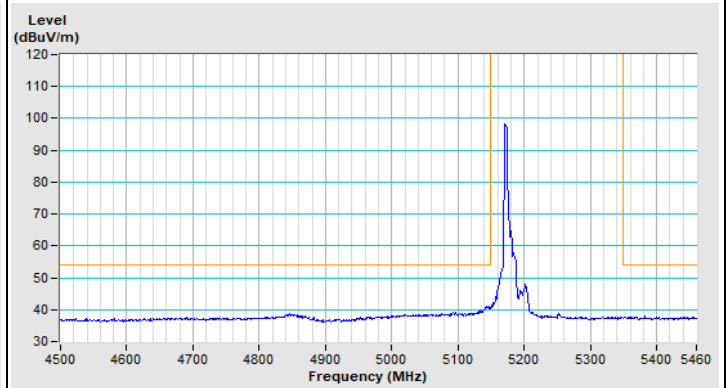

802.11ax (HE20) 26-tone RU Channel 149

Horizontal (Peak)

Vertical (Peak)

802.11ax (HE20) 26-tone RU Channel 157

Horizontal (Peak)

Vertical (Peak)

802.11ax (HE20) 26-tone RU Channel 165

Horizontal (Peak)

Vertical (Peak)

802.11ax (HE20) 52-tone RU Channel 36

Horizontal (Peak)

Horizontal (Average)

Vertical (Peak)

Vertical (Average)

802.11ax (HE20) 52-tone RU Channel 64

Horizontal (Peak)

Horizontal (Average)

Vertical (Peak)

Vertical (Average)

802.11ax (HE20) 52-tone RU Channel 100

Horizontal (Peak)

Horizontal (Average)

Vertical (Peak)

Vertical (Average)