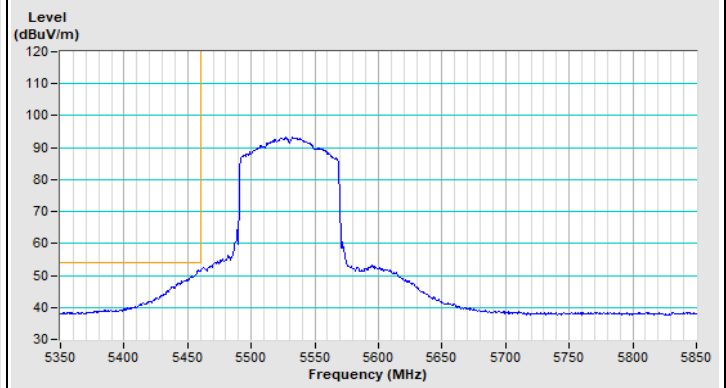

Horizontal (Peak)

Vertical (Peak)

802.11ax (HE40) Channel 159

Horizontal (Peak)

Vertical (Peak)

802.11ax (HE80) Channel 42

Horizontal (Peak)

Horizontal (Average)

Vertical (Peak)

Vertical (Average)

802.11ax (HE80) Channel 58

Horizontal (Peak)

Horizontal (Average)

Vertical (Peak)

Vertical (Average)

802.11ax (HE80) Channel 106

Horizontal (Peak)

Horizontal (Average)

Vertical (Peak)

Vertical (Average)

221006P53-R1-326-01

802.11ax (HE80) Channel 155

Horizontal (Peak)

Vertical (Peak)

802.11ax (HE20) 26-tone RU Channel 36

Horizontal (Peak)

Horizontal (Average)

Vertical (Peak)

Vertical (Average)

802.11ax (HE20) 26-tone RU Channel 64

Horizontal (Peak)

Horizontal (Average)