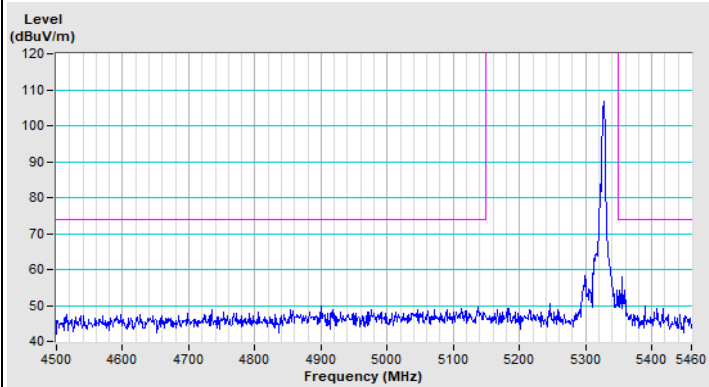

802.11ax (HE20) 26-tone RU Channel 149

Horizontal (Peak)

Vertical (Peak)

802.11ax (HE20) 26-tone RU Channel 157

Horizontal (Peak)

Vertical (Peak)

802.11ax (HE20) 26-tone RU Channel 165

Horizontal (Peak)

Vertical (Peak)

802.11ax (HE20) 52-tone RU Channel 36

Horizontal (Peak)

Horizontal (Average)

Vertical (Peak)

Vertical (Average)

802.11ax (HE20) 52-tone RU Channel 64

Horizontal (Peak)

Horizontal (Average)

Vertical (Peak)

Vertical (Average)

802.11ax (HE20) 52-tone RU Channel 100

Horizontal (Peak)

Horizontal (Average)

Vertical (Peak)

Vertical (Average)