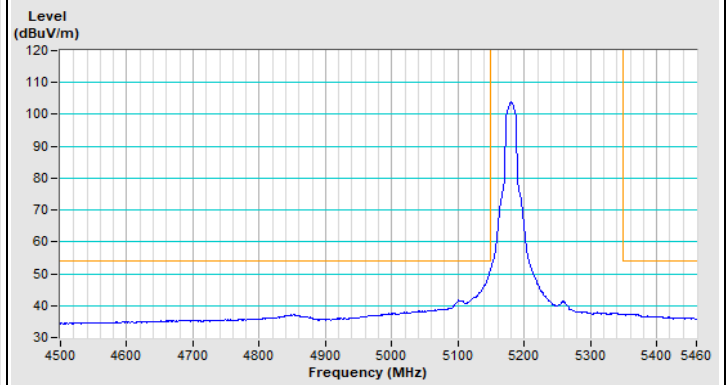

Vertical (Peak)

Vertical (Average)

802.11ax (HE20) 106-tone RU Channel 100

Horizontal (Peak)

Horizontal (Average)

Vertical (Peak)

Vertical (Average)

802.11ax (HE20) 106-tone RU Channel 149

Horizontal (Peak)

Vertical (Peak)

802.11ax (HE20) 106-tone RU Channel 157

Horizontal (Peak)

Vertical (Peak)

802.11ax (HE20) 106-tone RU Channel 165

Horizontal (Peak)

Vertical (Peak)

Plot of Band Edge Mode C

802.11a Channel 36

Horizontal (Peak)

Horizontal (Average)

Vertical (Peak)

Vertical (Average)

802.11a Channel 64

Horizontal (Peak)