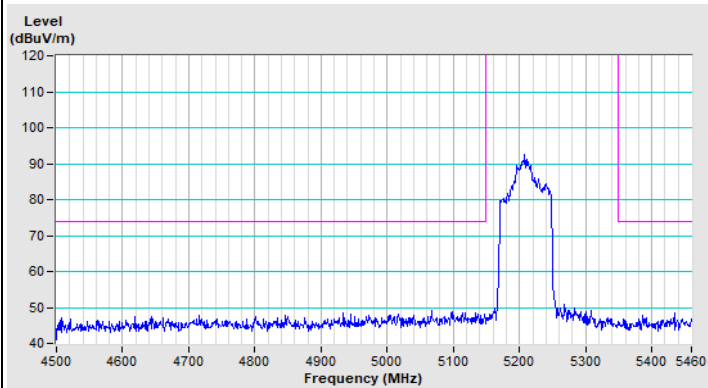

Horizontal (Average)

Vertical (Peak)

Vertical (Average)

802.11ax (HE40) Channel 102

Horizontal (Peak)

Horizontal (Average)

Vertical (Peak)

Vertical (Average)

802.11ax (HE40) Channel 151

Horizontal (Peak)

Vertical (Peak)

802.11ax (HE40) Channel 159

Horizontal (Peak)

Vertical (Peak)

802.11ax (HE80) Channel 42

Horizontal (Peak)

Horizontal (Average)

Vertical (Peak)

Vertical (Average)

802.11ax (HE80) Channel 58

Horizontal (Peak)

Horizontal (Average)

Vertical (Peak)

Vertical (Average)