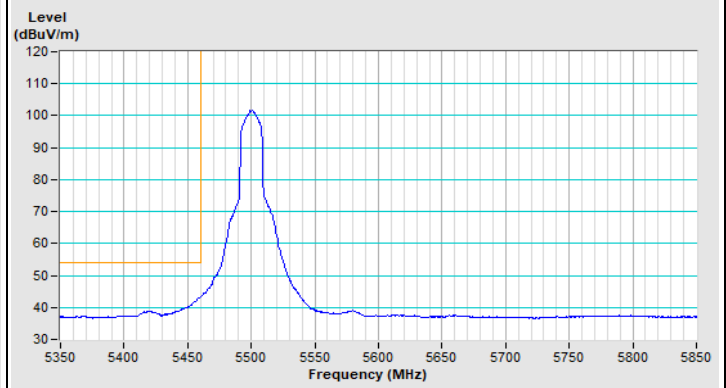

Plot of Band Edge Mode C

802.11a Channel 36

Horizontal (Peak)

Horizontal (Average)

Vertical (Peak)

Vertical (Average)

802.11a Channel 64

Horizontal (Peak)

Horizontal (Average)

Vertical (Peak)

Vertical (Average)

802.11a Channel 100

Horizontal (Peak)

Horizontal (Average)

Vertical (Peak)

Vertical (Average)

802.11a Channel 149

Horizontal (Peak)

Vertical (Peak)

802.11a Channel 157

Horizontal (Peak)

Vertical (Peak)

802.11a Channel 165

Horizontal (Peak)