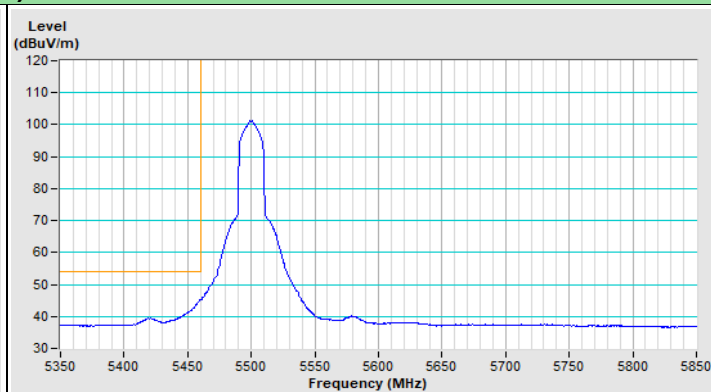

Vertical (Peak)

802.11ax (HE20) Channel 36

Horizontal (Peak)

Horizontal (Average)

Vertical (Peak)

Vertical (Average)

802.11ax (HE20) Channel 64

Horizontal (Peak)

Horizontal (Average)

Vertical (Peak)

Vertical (Average)

802.11ax (HE20) Channel 100

Horizontal (Peak)

Horizontal (Average)

Vertical (Peak)

Vertical (Average)

802.11ax (HE20) Channel 149

Horizontal (Peak)

Vertical (Peak)

802.11ax (HE20) Channel 157

Horizontal (Peak)

Vertical (Peak)

802.11ax (HE20) Channel 165

Horizontal (Peak)