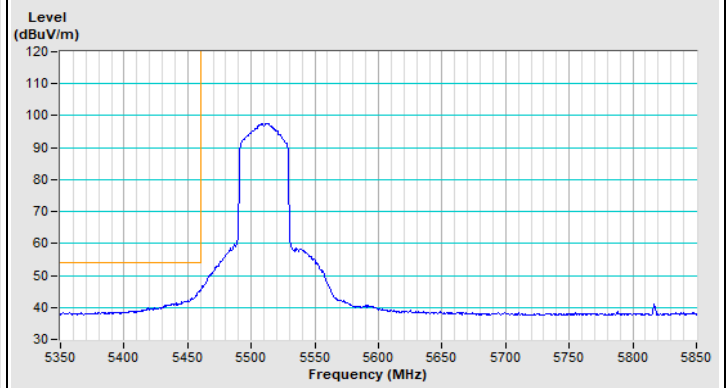

802.11ax (HE40) Channel 38

Horizontal (Peak)

Horizontal (Average)

Vertical (Peak)

Vertical (Average)

802.11ax (HE40) Channel 62

Horizontal (Peak)

Horizontal (Average)

Vertical (Peak)

Vertical (Average)

802.11ax (HE40) Channel 102

Horizontal (Peak)

Horizontal (Average)

Vertical (Peak)

Vertical (Average)

802.11ax (HE40) Channel 151

Horizontal (Peak)

Vertical (Peak)

802.11ax (HE40) Channel 159

Horizontal (Peak)

Vertical (Peak)

802.11ax (HE80) Channel 42

Horizontal (Peak)

Horizontal (Average)

Vertical (Peak)

Vertical (Average)

802.11ax (HE80) Channel 58

Horizontal (Peak)

Horizontal (Average)

Vertical (Peak)

Vertical (Average)

802.11ax (HE80) Channel 106