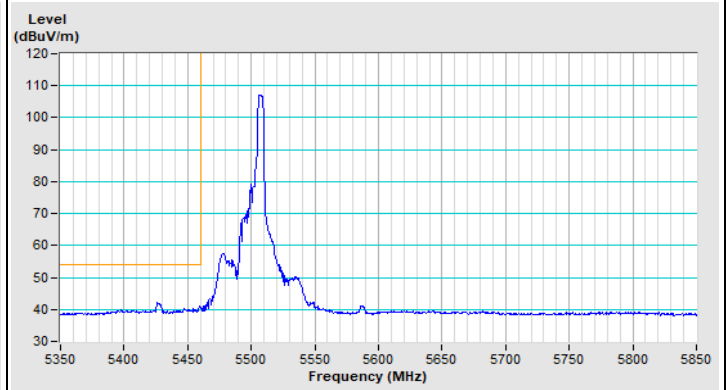

Vertical (Peak)

802.11ax (HE20) 52-tone RU Channel 36

Horizontal (Peak)

Horizontal (Average)

Vertical (Peak)

Vertical (Average)

802.11ax (HE20) 52-tone RU Channel 64

Horizontal (Peak)

Horizontal (Average)

Vertical (Peak)

Vertical (Average)

802.11ax (HE20) 52-tone RU Channel 100

Horizontal (Peak)

Horizontal (Average)

Vertical (Peak)

Vertical (Average)

802.11ax (HE20) 52-tone RU Channel 149

Horizontal (Peak)

Vertical (Peak)

802.11ax (HE20) 52-tone RU Channel 157

Horizontal (Peak)

Vertical (Peak)

802.11ax (HE20) 52-tone RU Channel 165

Horizontal (Peak)