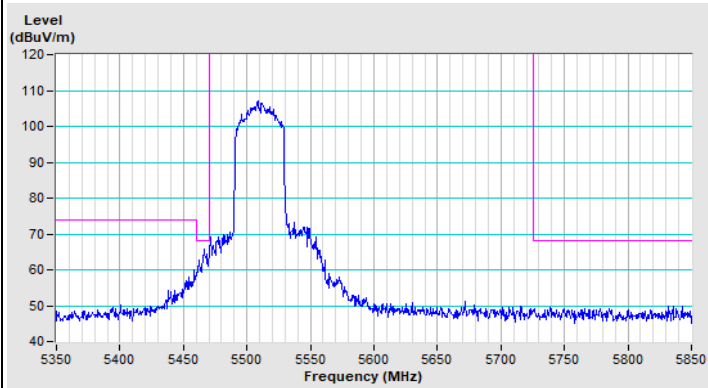

Vertical (Peak)

802.11ax (HE40) Channel 38

Horizontal (Peak)

Horizontal (Average)

Vertical (Peak)

Vertical (Average)

802.11ax (HE40) Channel 62

Horizontal (Peak)

Horizontal (Average)

Vertical (Peak)

Vertical (Average)

802.11ax (HE40) Channel 102

Horizontal (Peak)

Horizontal (Average)

Vertical (Peak)

Vertical (Average)

802.11ax (HE40) Channel 151

Horizontal (Peak)

Vertical (Peak)

802.11ax (HE40) Channel 159

Horizontal (Peak)

Vertical (Peak)

802.11ax (HE80) Channel 42

Horizontal (Peak)

Horizontal (Average)

Vertical (Peak)

Vertical (Average)

802.11ax (HE80) Channel 58

Horizontal (Peak)

Horizontal (Average)

Vertical (Peak)

Vertical (Average)