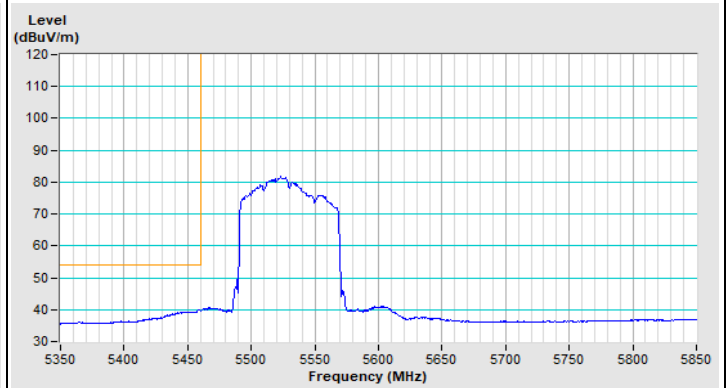

Horizontal (Average)

Vertical (Peak)

Vertical (Average)

802.11ax (HE80) Channel 58

Horizontal (Peak)

Horizontal (Average)

Vertical (Peak)

Vertical (Average)

802.11ax (HE80) Channel 106

Horizontal (Peak)

Horizontal (Average)

Vertical (Peak)

Vertical (Average)

221006P53-R1-326-01

802.11ax (HE80) Channel 155

Horizontal (Peak)

Vertical (Peak)

802.11ax (HE20) 26-tone RU Channel 36

Horizontal (Peak)

Horizontal (Average)

Vertical (Peak)

Vertical (Average)

802.11ax (HE20) 26-tone RU Channel 64

Horizontal (Peak)