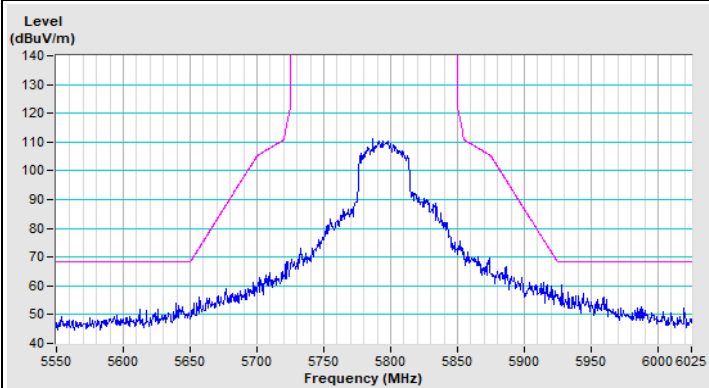

802.11ax (HE40) Channel 38

Horizontal (Peak)

Horizontal (Average)

Vertical (Peak)

Vertical (Average)

802.11ax (HE40) Channel 62

Horizontal (Peak)

Horizontal (Average)

Vertical (Peak)

Vertical (Average)

802.11ax (HE40) Channel 102

Horizontal (Peak)

Horizontal (Average)

Vertical (Peak)

Vertical (Average)

802.11ax (HE40) Channel 151

Horizontal (Peak)

Vertical (Peak)

802.11ax (HE40) Channel 159

Horizontal (Peak)

Vertical (Peak)

802.11ax (HE80) Channel 42

Horizontal (Peak)

Horizontal (Average)

Vertical (Peak)

Vertical (Average)

802.11ax (HE80) Channel 58

Horizontal (Peak)

Horizontal (Average)

Vertical (Peak)

Vertical (Average)

802.11ax (HE80) Channel 106