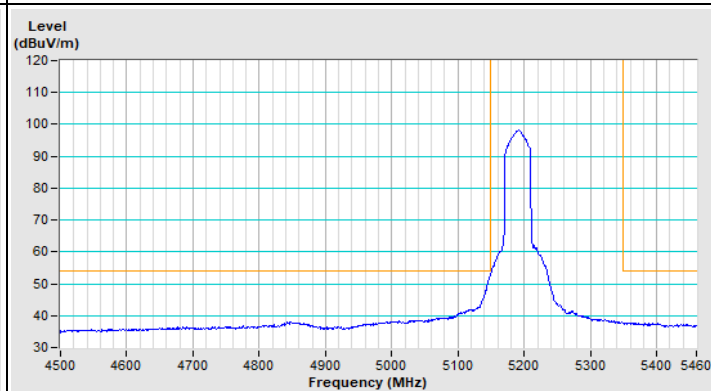

802.11ax (HE20) Channel 149

Horizontal (Peak)

Vertical (Peak)

802.11ax (HE20) Channel 157

Horizontal (Peak)

Vertical (Peak)

802.11ax (HE20) Channel 165

Horizontal (Peak)

Vertical (Peak)

802.11ax (HE40) Channel 38

Horizontal (Peak)

Horizontal (Average)

Vertical (Peak)

Vertical (Average)

802.11ax (HE40) Channel 62

Horizontal (Peak)

Horizontal (Average)

Vertical (Peak)

Vertical (Average)

802.11ax (HE40) Channel 102

Horizontal (Peak)

Horizontal (Average)

Vertical (Peak)

Vertical (Average)