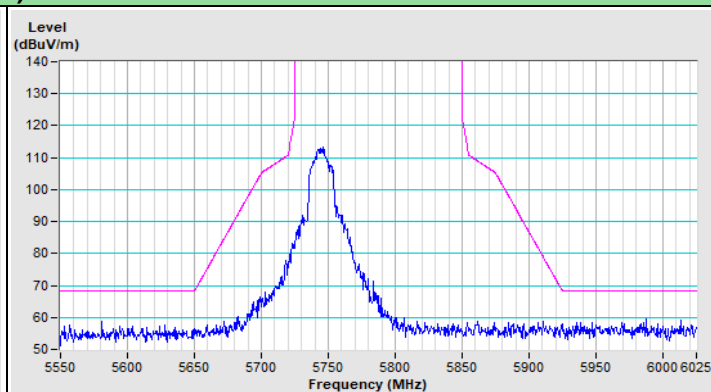

Vertical (Peak)

802.11ax (HE20) Channel 36

Horizontal (Peak)

Horizontal (Average)

Vertical (Peak)

Vertical (Average)

802.11ax (HE20) Channel 64

Horizontal (Peak)

Horizontal (Average)

Vertical (Peak)

Vertical (Average)

802.11ax (HE20) Channel 100

Horizontal (Peak)

Horizontal (Average)

Vertical (Peak)

Vertical (Average)

802.11ax (HE20) Channel 149

Horizontal (Peak)

Vertical (Peak)

802.11ax (HE20) Channel 157

Horizontal (Peak)

Vertical (Peak)

802.11ax (HE20) Channel 165

Horizontal (Peak)