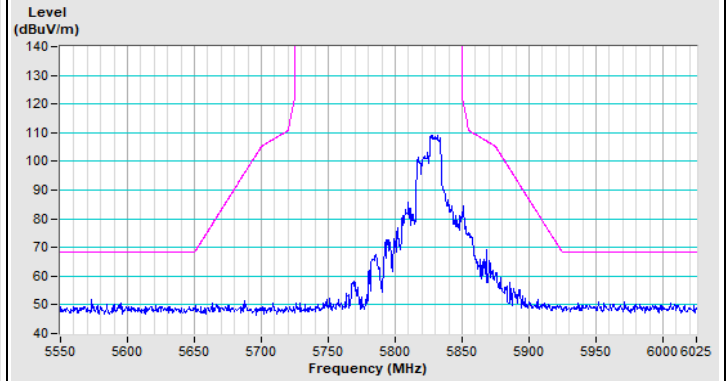

802.11ax (HE20) 106-tone RU Channel 149

Horizontal (Peak)

Vertical (Peak)

802.11ax (HE20) 106-tone RU Channel 157

Horizontal (Peak)

Vertical (Peak)

802.11ax (HE20) 106-tone RU Channel 165

Horizontal (Peak)