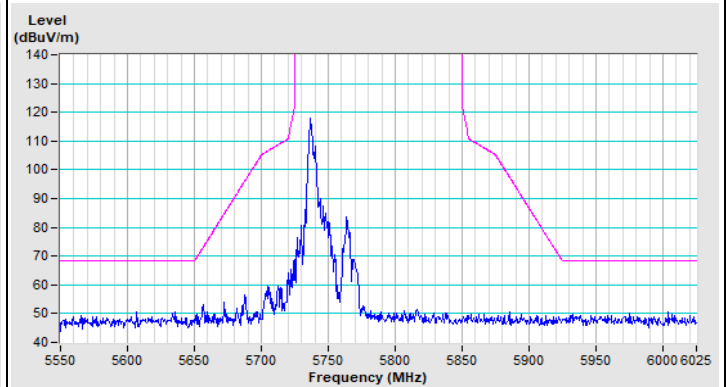

802.11ax (HE20) 26-tone RU Channel 36

Horizontal (Peak)

Horizontal (Average)

Vertical (Peak)

Vertical (Average)

802.11ax (HE20) 26-tone RU Channel 64

Horizontal (Peak)

Horizontal (Average)

Vertical (Peak)

Vertical (Average)

802.11ax (HE20) 26-tone RU Channel 100

Horizontal (Peak)

Horizontal (Average)

Vertical (Peak)

Vertical (Average)

802.11ax (HE20) 26-tone RU Channel 149

Horizontal (Peak)

Vertical (Peak)

802.11ax (HE20) 26-tone RU Channel 157

Horizontal (Peak)

Vertical (Peak)

802.11ax (HE20) 26-tone RU Channel 165

Horizontal (Peak)

Vertical (Peak)