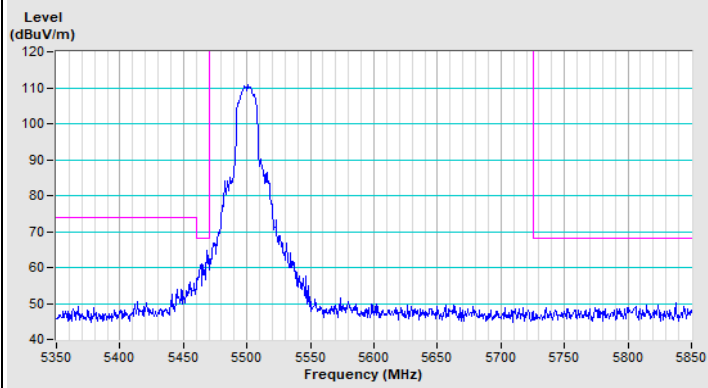

Plot of Band Edge Mode C

802.11a Channel 36

Horizontal (Peak)

Horizontal (Average)

Vertical (Peak)

Vertical (Average)

802.11a Channel 64

Horizontal (Peak)

Horizontal (Average)

Vertical (Peak)

Vertical (Average)

802.11a Channel 100

Horizontal (Peak)

Horizontal (Average)

Vertical (Peak)

Vertical (Average)

802.11a Channel 149

Horizontal (Peak)

Vertical (Peak)

802.11a Channel 157

Horizontal (Peak)

Vertical (Peak)

802.11a Channel 165

Horizontal (Peak)