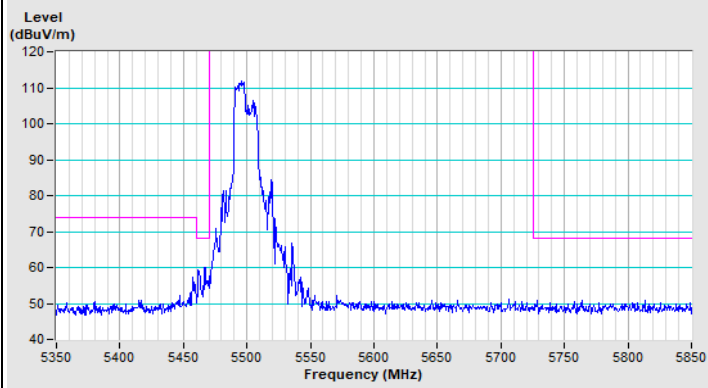

Horizontal (Peak)

Vertical (Peak)

802.11ax (HE20) 52-tone RU Channel 157

Horizontal (Peak)

Vertical (Peak)

802.11ax (HE20) 52-tone RU Channel 165

Horizontal (Peak)

Vertical (Peak)

802.11ax (HE20) 106-tone RU Channel 36

Horizontal (Peak)

Horizontal (Average)

Vertical (Peak)

Vertical (Average)

802.11ax (HE20) 106-tone RU Channel 64

Horizontal (Peak)

Horizontal (Average)

Vertical (Peak)

Vertical (Average)

802.11ax (HE20) 106-tone RU Channel 100

Horizontal (Peak)

Horizontal (Average)

Vertical (Peak)

Vertical (Average)

802.11ax (HE20) 106-tone RU Channel 149