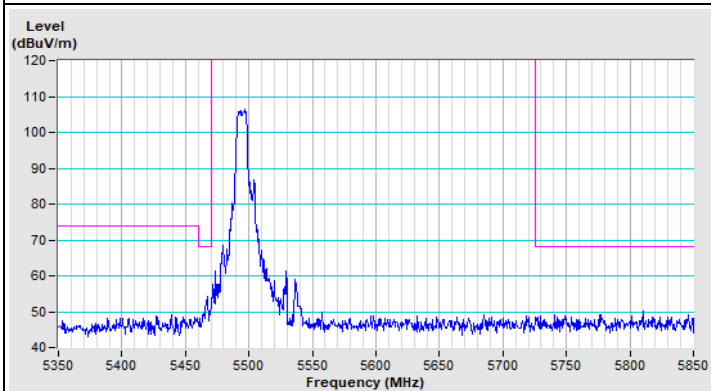

Vertical (Peak)

802.11ax (HE20) 106-tone RU Channel 36

Horizontal (Peak)

Horizontal (Average)

Vertical (Peak)

Vertical (Average)

802.11ax (HE20) 106-tone RU Channel 64

Horizontal (Peak)

Horizontal (Average)

Vertical (Peak)

Vertical (Average)

802.11ax (HE20) 106-tone RU Channel 100

Horizontal (Peak)

Horizontal (Average)

Vertical (Peak)

Vertical (Average)

802.11ax (HE20) 106-tone RU Channel 149

Horizontal (Peak)

Vertical (Peak)

802.11ax (HE20) 106-tone RU Channel 157

Horizontal (Peak)

Vertical (Peak)

802.11ax (HE20) 106-tone RU Channel 165

Horizontal (Peak)