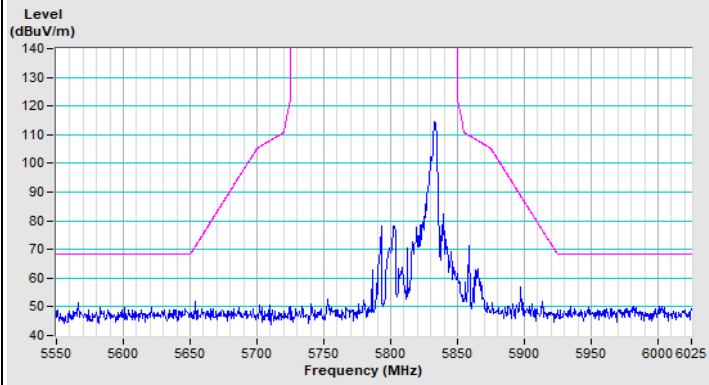

Horizontal (Average)

Vertical (Peak)

Vertical (Average)

802.11ax (HE20) 26-tone RU Channel 100

Horizontal (Peak)

Horizontal (Average)

Vertical (Peak)

Vertical (Average)

802.11ax (HE20) 26-tone RU Channel 149

Horizontal (Peak)

Vertical (Peak)

802.11ax (HE20) 26-tone RU Channel 157

Horizontal (Peak)

Vertical (Peak)

802.11ax (HE20) 26-tone RU Channel 165

Horizontal (Peak)

Vertical (Peak)

802.11ax (HE20) 52-tone RU Channel 36

Horizontal (Peak)

Horizontal (Average)

Vertical (Peak)

Vertical (Average)

802.11ax (HE20) 52-tone RU Channel 64

Horizontal (Peak)