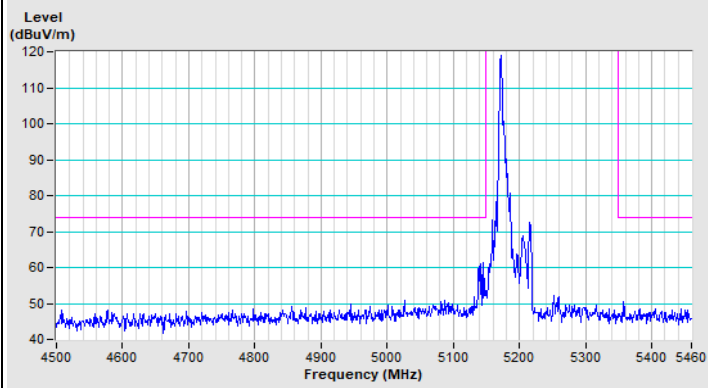

Horizontal (Average)

Vertical (Peak)

Vertical (Average)

802.11ax (HE80) Channel 58

Horizontal (Peak)

Horizontal (Average)

Vertical (Peak)

Vertical (Average)

802.11ax (HE80) Channel 106

Horizontal (Peak)

Horizontal (Average)

Vertical (Peak)

Vertical (Average)

221006P53-R1-326-01

802.11ax (HE80) Channel 155

Horizontal (Peak)

Vertical (Peak)

802.11ax (HE20) 26-tone RU Channel 36

Horizontal (Peak)

Horizontal (Average)

Vertical (Peak)

Vertical (Average)

802.11ax (HE20) 26-tone RU Channel 64

Horizontal (Peak)