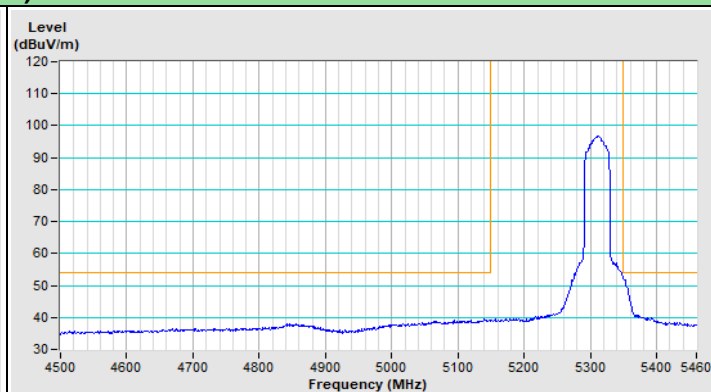

802.11ax (HE40) Channel 38

Horizontal (Peak)

Horizontal (Average)

Vertical (Peak)

Vertical (Average)

802.11ax (HE40) Channel 62

Horizontal (Peak)

Horizontal (Average)

Vertical (Peak)

Vertical (Average)

802.11ax (HE40) Channel 102

Horizontal (Peak)

Horizontal (Average)

Vertical (Peak)

Vertical (Average)

802.11ax (HE40) Channel 151

Horizontal (Peak)

Vertical (Peak)

802.11ax (HE40) Channel 159

Horizontal (Peak)

Vertical (Peak)

802.11ax (HE80) Channel 42

Horizontal (Peak)

Horizontal (Average)