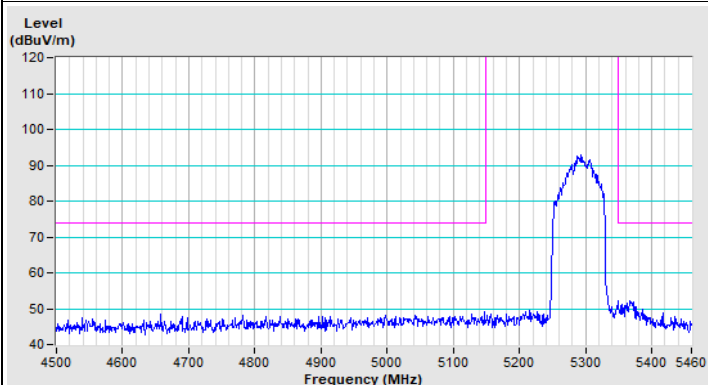

802.11ax (HE40) Channel 151

Horizontal (Peak)

Vertical (Peak)

802.11ax (HE40) Channel 159

Horizontal (Peak)

Vertical (Peak)

802.11ax (HE80) Channel 42

Horizontal (Peak)

Horizontal (Average)

Vertical (Peak)

Vertical (Average)

802.11ax (HE80) Channel 58

Horizontal (Peak)

Horizontal (Average)

Vertical (Peak)

Vertical (Average)

802.11ax (HE80) Channel 106

Horizontal (Peak)

Horizontal (Average)

Vertical (Peak)

Vertical (Average)

221006P53-R1-326-01

802.11ax (HE80) Channel 155

Horizontal (Peak)