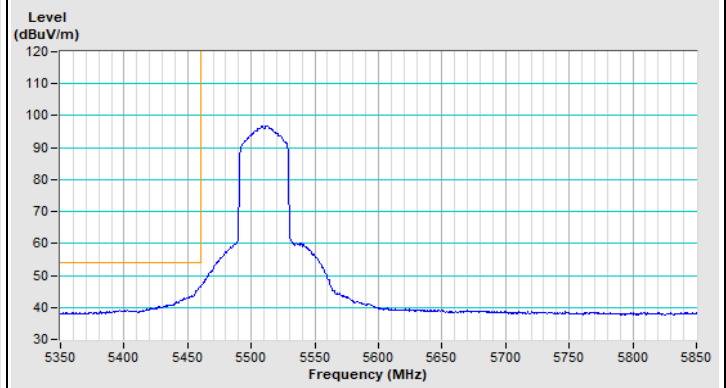

Vertical (Peak)

802.11ax (HE40) Channel 38

Horizontal (Peak)

Horizontal (Average)

Vertical (Peak)

Vertical (Average)

802.11ax (HE40) Channel 62

Horizontal (Peak)

Horizontal (Average)

Vertical (Peak)

Vertical (Average)

802.11ax (HE40) Channel 102

Horizontal (Peak)

Horizontal (Average)

Vertical (Peak)

Vertical (Average)

802.11ax (HE40) Channel 151

Horizontal (Peak)

Vertical (Peak)

802.11ax (HE40) Channel 159

Horizontal (Peak)

Vertical (Peak)

802.11ax (HE80) Channel 42

Horizontal (Peak)

Horizontal (Average)

Vertical (Peak)

Vertical (Average)

802.11ax (HE80) Channel 58

Horizontal (Peak)

Horizontal (Average)

Vertical (Peak)

Vertical (Average)