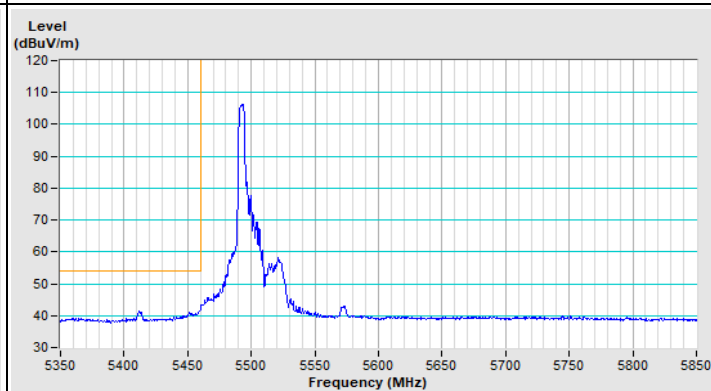

802.11ax (HE20) 52-tone RU Channel 36

Horizontal (Peak)

Horizontal (Average)

Vertical (Peak)

Vertical (Average)

802.11ax (HE20) 52-tone RU Channel 64

Horizontal (Peak)

Horizontal (Average)

Vertical (Peak)

Vertical (Average)

802.11ax (HE20) 52-tone RU Channel 100

Horizontal (Peak)

Horizontal (Average)

Vertical (Peak)

Vertical (Average)

802.11ax (HE20) 52-tone RU Channel 149

Horizontal (Peak)

Vertical (Peak)

802.11ax (HE20) 52-tone RU Channel 157

Horizontal (Peak)

Vertical (Peak)

802.11ax (HE20) 52-tone RU Channel 165

Horizontal (Peak)

Vertical (Peak)