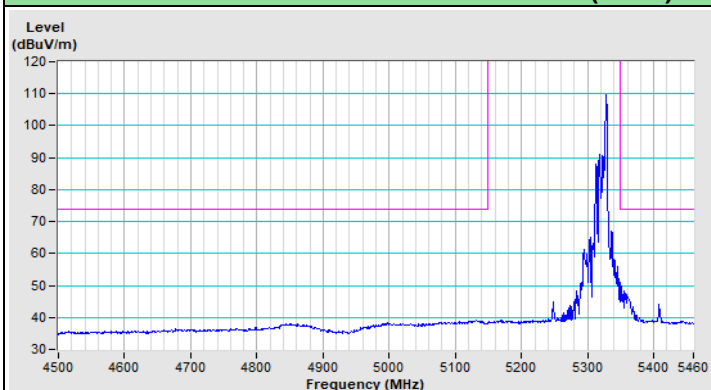

Horizontal (Peak)

Horizontal (Average)

Vertical (Peak)

Vertical (Average)

221006P53-R1-326-01

802.11ax (HE80) Channel 155

Horizontal (Peak)

Vertical (Peak)

802.11ax (HE20) 26-tone RU Channel 36

Horizontal (Peak)

Horizontal (Average)

Vertical (Peak)

Vertical (Average)

802.11ax (HE20) 26-tone RU Channel 64

Horizontal (Peak)

Horizontal (Average)

Vertical (Peak)

Vertical (Average)

802.11ax (HE20) 26-tone RU Channel 100

Horizontal (Peak)

Horizontal (Average)

Vertical (Peak)

Vertical (Average)

802.11ax (HE20) 26-tone RU Channel 149

Horizontal (Peak)

Vertical (Peak)

802.11ax (HE20) 26-tone RU Channel 157

Horizontal (Peak)

Vertical (Peak)

802.11ax (HE20) 26-tone RU Channel 165

Horizontal (Peak)

Vertical (Peak)