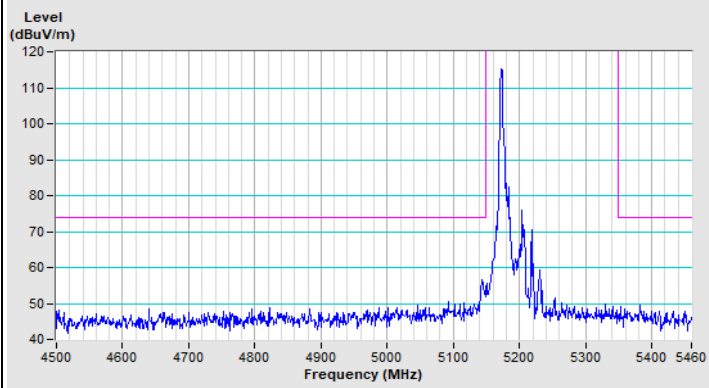

Vertical (Peak)

Vertical (Average)

802.11ax (HE20) 26-tone RU Channel 100

Horizontal (Peak)

Horizontal (Average)

Vertical (Peak)

Vertical (Average)

802.11ax (HE20) 26-tone RU Channel 149

Horizontal (Peak)

Vertical (Peak)

802.11ax (HE20) 26-tone RU Channel 157

Horizontal (Peak)

Vertical (Peak)

802.11ax (HE20) 26-tone RU Channel 165

Horizontal (Peak)

Vertical (Peak)

802.11ax (HE20) 52-tone RU Channel 36

Horizontal (Peak)

Horizontal (Average)

Vertical (Peak)

Vertical (Average)

802.11ax (HE20) 52-tone RU Channel 64

Horizontal (Peak)

Horizontal (Average)

Vertical (Peak)

Vertical (Average)

802.11ax (HE20) 52-tone RU Channel 100

Horizontal (Peak)

Horizontal (Average)

Vertical (Peak)

Vertical (Average)

802.11ax (HE20) 52-tone RU Channel 149