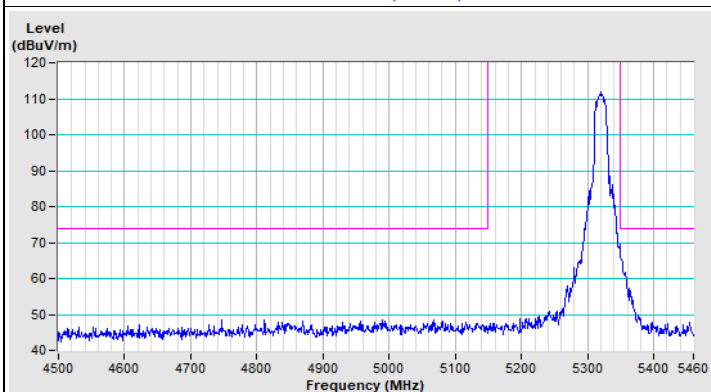

802.11a Channel 149

Horizontal (Peak)

Vertical (Peak)

802.11a Channel 157

Horizontal (Peak)

Vertical (Peak)

802.11a Channel 165

Horizontal (Peak)

Vertical (Peak)

802.11ax (HE20) Channel 36

Horizontal (Peak)

Horizontal (Average)

Vertical (Peak)

Vertical (Average)

802.11ax (HE20) Channel 64

Horizontal (Peak)

Horizontal (Average)

Vertical (Peak)

Vertical (Average)

802.11ax (HE20) Channel 100

Horizontal (Peak)

Horizontal (Average)

Vertical (Peak)

Vertical (Average)