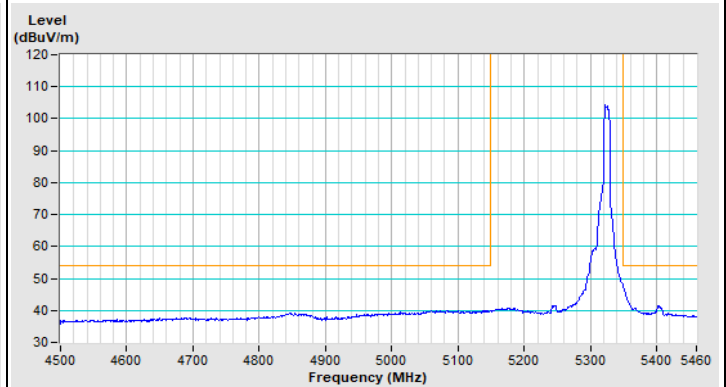

802.11ax (HE20) 52-tone RU Channel 149

Horizontal (Peak)

Vertical (Peak)

802.11ax (HE20) 52-tone RU Channel 157

Horizontal (Peak)

Vertical (Peak)

802.11ax (HE20) 52-tone RU Channel 165

Horizontal (Peak)

Vertical (Peak)

802.11ax (HE20) 106-tone RU Channel 36

Horizontal (Peak)

Horizontal (Average)

Vertical (Peak)

Vertical (Average)

802.11ax (HE20) 106-tone RU Channel 64

Horizontal (Peak)

Horizontal (Average)

Vertical (Peak)

Vertical (Average)

802.11ax (HE20) 106-tone RU Channel 100

Horizontal (Peak)

Horizontal (Average)

Vertical (Peak)

Vertical (Average)