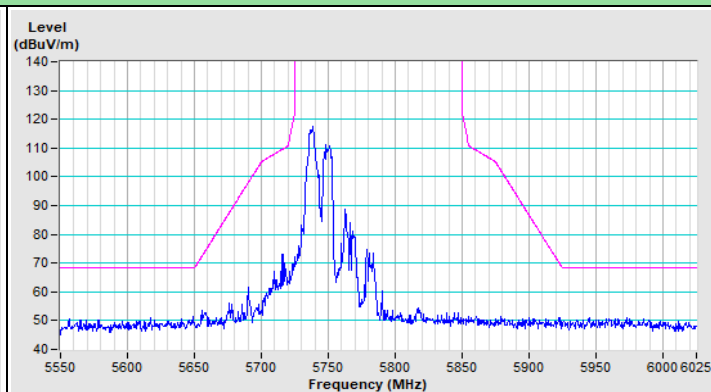

802.11ax (HE20) 52-tone RU Channel 36

Horizontal (Peak)

Horizontal (Average)

Vertical (Peak)

Vertical (Average)

802.11ax (HE20) 52-tone RU Channel 64

Horizontal (Peak)

Horizontal (Average)

Vertical (Peak)

Vertical (Average)

802.11ax (HE20) 52-tone RU Channel 100

Horizontal (Peak)

Horizontal (Average)

Vertical (Peak)

Vertical (Average)

802.11ax (HE20) 52-tone RU Channel 149

Horizontal (Peak)

Vertical (Peak)

802.11ax (HE20) 52-tone RU Channel 157

Horizontal (Peak)

Vertical (Peak)

802.11ax (HE20) 52-tone RU Channel 165

Horizontal (Peak)

Vertical (Peak)