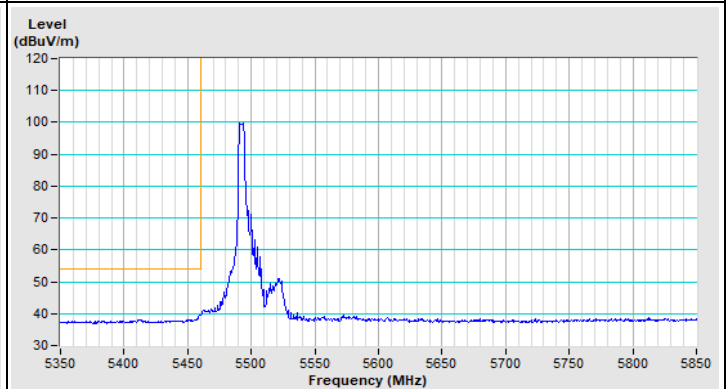

Vertical (Peak)

802.11ax (HE20) 52-tone RU Channel 36

Horizontal (Peak)

Horizontal (Average)

Vertical (Peak)

Vertical (Average)

802.11ax (HE20) 52-tone RU Channel 64

Horizontal (Peak)

Horizontal (Average)

Vertical (Peak)

Vertical (Average)

802.11ax (HE20) 52-tone RU Channel 100

Horizontal (Peak)

Horizontal (Average)

Vertical (Peak)

Vertical (Average)

802.11ax (HE20) 52-tone RU Channel 149

Horizontal (Peak)

Vertical (Peak)

802.11ax (HE20) 52-tone RU Channel 157

Horizontal (Peak)

Vertical (Peak)

802.11ax (HE20) 52-tone RU Channel 165

Horizontal (Peak)