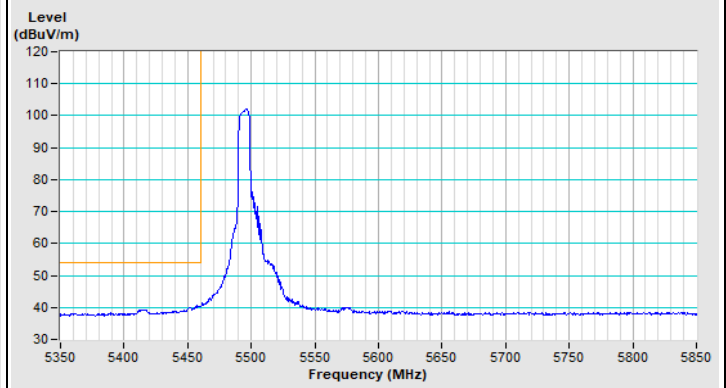

802.11ax (HE20) 106-tone RU Channel 36

Horizontal (Peak)

Horizontal (Average)

Vertical (Peak)

Vertical (Average)

802.11ax (HE20) 106-tone RU Channel 64

Horizontal (Peak)

Horizontal (Average)

Vertical (Peak)

Vertical (Average)

802.11ax (HE20) 106-tone RU Channel 100

Horizontal (Peak)

Horizontal (Average)

Vertical (Peak)

Vertical (Average)

802.11ax (HE20) 106-tone RU Channel 149

Horizontal (Peak)

Vertical (Peak)

802.11ax (HE20) 106-tone RU Channel 157

Horizontal (Peak)

Vertical (Peak)

802.11ax (HE20) 106-tone RU Channel 165

Horizontal (Peak)

Vertical (Peak)