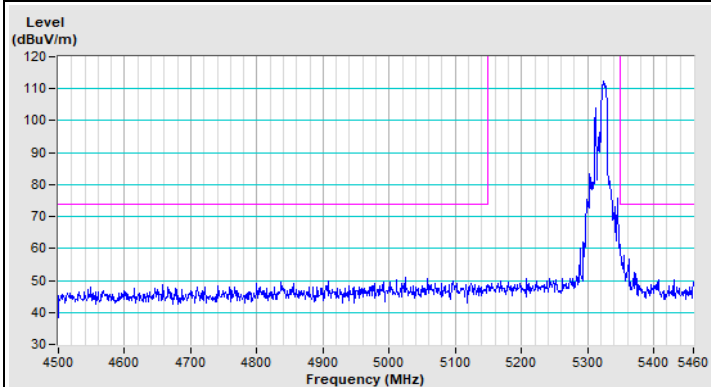

Horizontal (Peak)

Vertical (Peak)

802.11ax (HE20) 52-tone RU Channel 157

Horizontal (Peak)

Vertical (Peak)

802.11ax (HE20) 52-tone RU Channel 165

Horizontal (Peak)

Vertical (Peak)

802.11ax (HE20) 106-tone RU Channel 36

Horizontal (Peak)

Horizontal (Average)

Vertical (Peak)

Vertical (Average)

802.11ax (HE20) 106-tone RU Channel 64

Horizontal (Peak)

Horizontal (Average)

Vertical (Peak)

Vertical (Average)

802.11ax (HE20) 106-tone RU Channel 100

Horizontal (Peak)

Horizontal (Average)

Vertical (Peak)

Vertical (Average)

802.11ax (HE20) 106-tone RU Channel 149