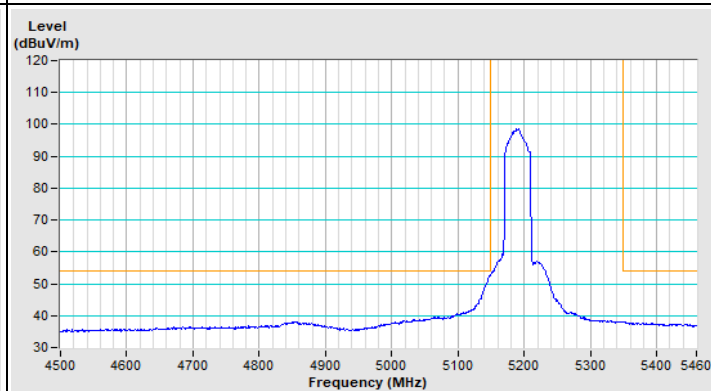

802.11ax (HE40) Channel 38

Horizontal (Peak)

Horizontal (Average)

Vertical (Peak)

Vertical (Average)

802.11ax (HE40) Channel 62

Horizontal (Peak)

Horizontal (Average)

Vertical (Peak)

Vertical (Average)

802.11ax (HE40) Channel 102

Horizontal (Peak)

Horizontal (Average)

Vertical (Peak)

Vertical (Average)

802.11ax (HE40) Channel 151

Horizontal (Peak)

Vertical (Peak)

802.11ax (HE40) Channel 159

Horizontal (Peak)

Vertical (Peak)

802.11ax (HE80) Channel 42

Horizontal (Peak)

Horizontal (Average)