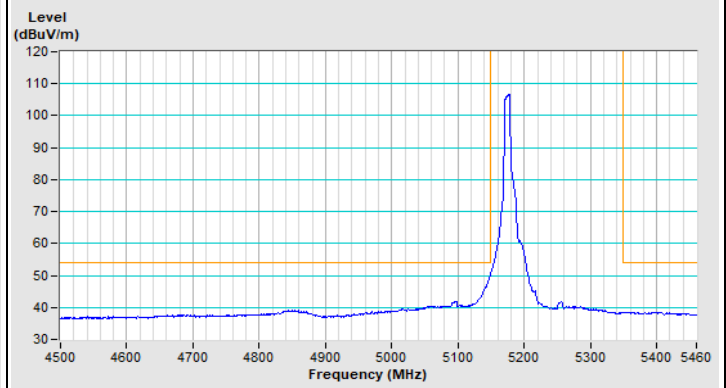

Horizontal (Average)

Vertical (Peak)

Vertical (Average)

802.11ax (HE20) 52-tone RU Channel 100

Horizontal (Peak)

Horizontal (Average)

Vertical (Peak)

Vertical (Average)

802.11ax (HE20) 52-tone RU Channel 149

Horizontal (Peak)

Vertical (Peak)

802.11ax (HE20) 52-tone RU Channel 157

Horizontal (Peak)

Vertical (Peak)

802.11ax (HE20) 52-tone RU Channel 165

Horizontal (Peak)

Vertical (Peak)

802.11ax (HE20) 106-tone RU Channel 36

Horizontal (Peak)

Horizontal (Average)

Vertical (Peak)

Vertical (Average)

802.11ax (HE20) 106-tone RU Channel 64

Horizontal (Peak)