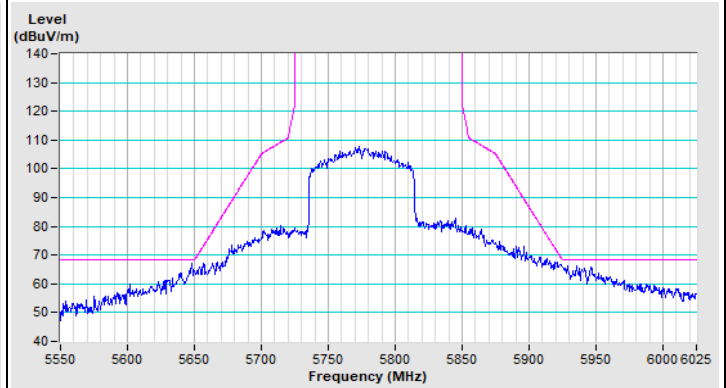

Vertical (Peak)

Vertical (Average)

802.11ax (HE80) Channel 58

Horizontal (Peak)

Horizontal (Average)

Vertical (Peak)

Vertical (Average)

802.11ax (HE80) Channel 106

Horizontal (Peak)

Horizontal (Average)

Vertical (Peak)

Vertical (Average)

221006P53-R1-326-01

802.11ax (HE80) Channel 155

Horizontal (Peak)

Vertical (Peak)

802.11ax (HE20) 26-tone RU Channel 36

Horizontal (Peak)

Horizontal (Average)

Vertical (Peak)

Vertical (Average)

802.11ax (HE20) 26-tone RU Channel 64

Horizontal (Peak)

Horizontal (Average)