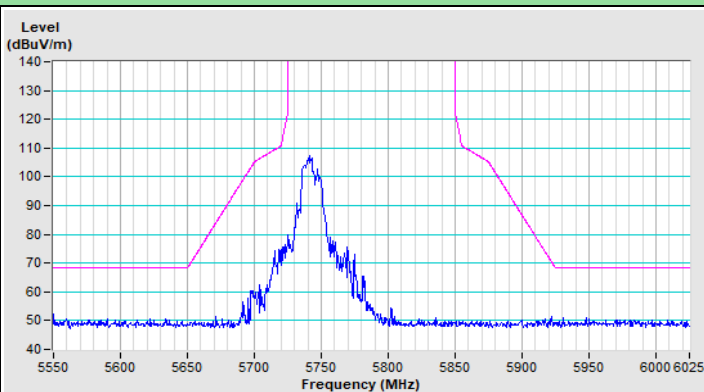

Vertical (Peak)

802.11ax (HE20) 106-tone RU Channel 36

Horizontal (Peak)

Horizontal (Average)

Vertical (Peak)

Vertical (Average)

802.11ax (HE20) 106-tone RU Channel 64

Horizontal (Peak)

Horizontal (Average)

Vertical (Peak)

Vertical (Average)

802.11ax (HE20) 106-tone RU Channel 100

Horizontal (Peak)

Horizontal (Average)

Vertical (Peak)

Vertical (Average)

802.11ax (HE20) 106-tone RU Channel 149

Horizontal (Peak)

Vertical (Peak)

802.11ax (HE20) 106-tone RU Channel 157

Horizontal (Peak)

Vertical (Peak)

802.11ax (HE20) 106-tone RU Channel 165

Horizontal (Peak)