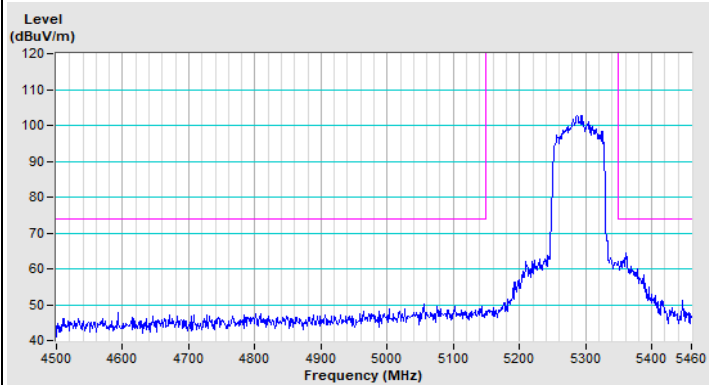

Horizontal (Peak)

Vertical (Peak)

802.11ax (HE40) Channel 159

Horizontal (Peak)

Vertical (Peak)

802.11ax (HE80) Channel 42

Horizontal (Peak)

Horizontal (Average)

Vertical (Peak)

Vertical (Average)

802.11ax (HE80) Channel 58

Horizontal (Peak)

Horizontal (Average)

Vertical (Peak)

Vertical (Average)

802.11ax (HE80) Channel 106

Horizontal (Peak)

Horizontal (Average)

Vertical (Peak)

Vertical (Average)

221006P53-R1-326-01

802.11ax (HE80) Channel 155

Horizontal (Peak)

Vertical (Peak)

802.11ax (HE20) 26-tone RU Channel 36

Horizontal (Peak)

Horizontal (Average)

Vertical (Peak)

Vertical (Average)

802.11ax (HE20) 26-tone RU Channel 64

Horizontal (Peak)

Horizontal (Average)