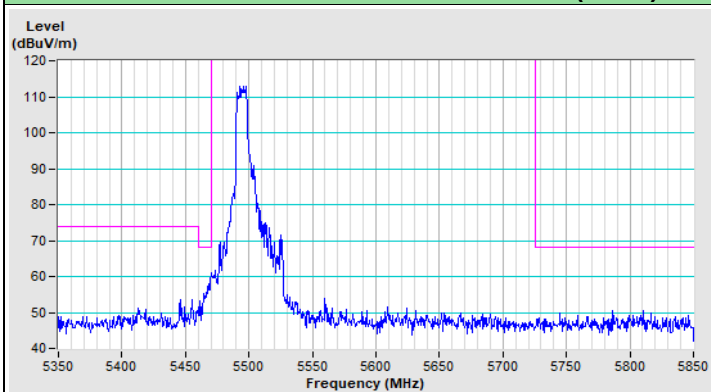

Vertical (Peak)

802.11ax (HE20) 106-tone RU Channel 36

Horizontal (Peak)

Horizontal (Average)

Vertical (Peak)

Vertical (Average)

802.11ax (HE20) 106-tone RU Channel 64

Horizontal (Peak)

Horizontal (Average)

Vertical (Peak)

Vertical (Average)

802.11ax (HE20) 106-tone RU Channel 100

Horizontal (Peak)

Horizontal (Average)

Vertical (Peak)

Vertical (Average)

802.11ax (HE20) 106-tone RU Channel 149

Horizontal (Peak)

Vertical (Peak)

802.11ax (HE20) 106-tone RU Channel 157

Horizontal (Peak)

Vertical (Peak)

802.11ax (HE20) 106-tone RU Channel 165

Horizontal (Peak)