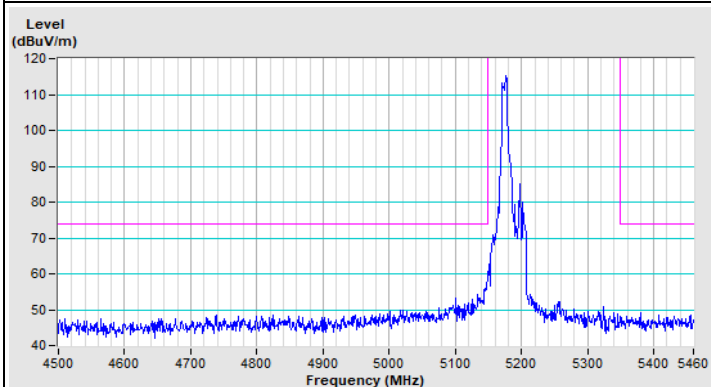

Vertical (Peak)

Vertical (Average)

802.11ax (HE20) 52-tone RU Channel 100

Horizontal (Peak)

Horizontal (Average)

Vertical (Peak)

Vertical (Average)

802.11ax (HE20) 52-tone RU Channel 149

Horizontal (Peak)

Vertical (Peak)

802.11ax (HE20) 52-tone RU Channel 157

Horizontal (Peak)

Vertical (Peak)

802.11ax (HE20) 52-tone RU Channel 165

Horizontal (Peak)

Vertical (Peak)

802.11ax (HE20) 106-tone RU Channel 36

Horizontal (Peak)

Horizontal (Average)

Vertical (Peak)

Vertical (Average)

802.11ax (HE20) 106-tone RU Channel 64

Horizontal (Peak)

Horizontal (Average)