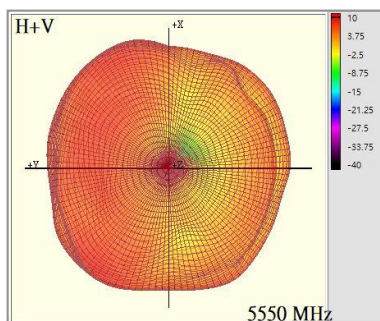

Frequency(MHz) : 2D. 2400~2500
3D. 2450

Radiation Pattern :

Azimuth Plane

Elevation Plane
phi = 0

Elevation Plane
phi = 90

Setup :

Ant.1_5GHz 2D.3D Radiation Pattern

Frequency(MHz) : 2D. 5150~5895
3D. 5550

Radiation Pattern :

Azimuth Plane

Elevation Plane
phi = 0

Elevation Plane
phi = 90

Setup :

Ant.1_6GHz 2D.3D Radiation Pattern

Frequency(MHz) : 2D. 5925~7250
3D. 6550

Radiation Pattern :

Azimuth Plane

Elevation Plane
phi = 0

Elevation Plane
phi = 90

Setup :

www.lynwave.com

<https://www.facebook.com/LYNwaveTechnology/>

[https://www.linkedin.com/company/lynwave-technology-ltd./](https://www.linkedin.com/company/lynwave-technology-ltd/)