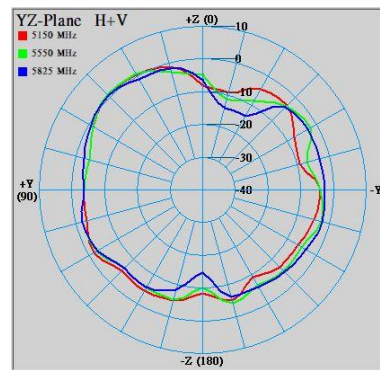

The antenna characteristics

- Peak Gain
 - 2.4GHz : 2.6~3.2dBi
 - 5GHz : 3.5~4dBi
 - 6GHz : 3.4~4.5dBi
- Efficiency
 - 2.4GHz Band > 60%
 - 5GHz Band > 60%
 - 6GHz Band > 55%

Ant.1_2.4GHz 2D.3D Radiation Pattern

Frequency(MHz) : 2D. 2400~2500
3D. 2450

Radiation Pattern :

Azimuth Plane

Elevation Plane
phi = 0

Elevation Plane
phi = 90

Setup :

Ant.1_5GHz 2D.3D Radiation Pattern

Frequency(MHz) : 2D. 5150~5895
3D. 5550

Radiation Pattern :

Azimuth Plane

Elevation Plane
phi = 0

Elevation Plane
phi = 90

Setup :

Ant.1_6GHz 2D.3D Radiation Pattern

Frequency(MHz) : 2D. 5925~7250
3D. 6550

Radiation Pattern :

Azimuth Plane

Elevation Plane
phi = 0

Elevation Plane
phi = 90

Setup :

www.lynwave.com

<https://www.facebook.com/LYNwaveTechnology/>

[https://www.linkedin.com/company/lynwave-technology-ltd./](https://www.linkedin.com/company/lynwave-technology-ltd/)