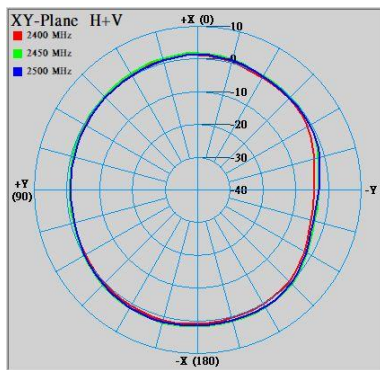

Antenna Placement

Antenna	Description	Frequency
Ant.1	Triple Band	2400 ~ 2500 MHz ; 5150 ~ 5895 MHz ; 5925 ~ 7125 MHz

Mechanical Specification

Category	Specification
Dimension (mm)	70 x 50
Thickness (mm)	0.2
Weight (g)	TBD
Connector	IPEX4L
Cable	RF-1.13
Cable Length (mm)	200

S-Parameters

Equipment : ETS Chamber

Gain Table

2.4G			
Frequency (MHz)	2400	2450	2500
Efficiency(%)	68	78	72
Peak Gain(dBi)	2.6	3.2	3
5G			
Frequency (MHz)	5150	5550	5895
Efficiency(%)	71	77	66
Peak Gain(dBi)	4	3.8	3.5
6G			
Frequency (MHz)	5925	6550	7125
Efficiency(%)	70	58	57
Peak Gain(dBi)	4.5	3.5	3.4

The antenna characteristics

- Peak Gain
 - 2.4GHz : 2.6~3.2dBi
 - 5GHz : 3.5~4dBi
 - 6GHz : 3.4~4.5dBi
- Efficiency
 - 2.4GHz Band > 60%
 - 5GHz Band > 60%
 - 6GHz Band > 55%

Ant.1_2.4GHz 2D.3D Radiation Pattern

Frequency(MHz) : 2D. 2400~2500
3D. 2450

Radiation Pattern :

Azimuth Plane

Elevation Plane
phi = 0

Elevation Plane
phi = 90

Setup :

Ant.1_5GHz 2D.3D Radiation Pattern

Frequency(MHz) : 2D. 5150~5895
3D. 5550