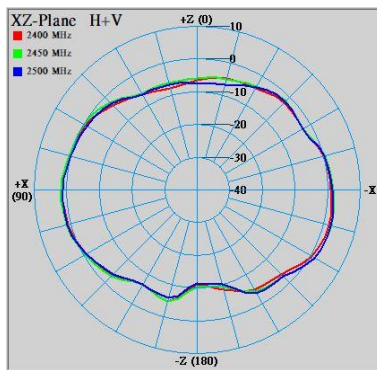

Antenna Placement

Antenna	Description	Frequency
Ant.1	Triple Band	2400 ~ 2500 MHz ; 5150 ~ 5895 MHz ; 5925 ~ 7125 MHz

Mechanical Specification

Category	Specification
Dimension (mm)	70 x 50
Thickness (mm)	0.2
Weight (g)	TBD
Connector	IPEX4L
Cable	RF-1.13
Cable Length (mm)	200

S-Parameters

Equipment : ETS Chamber

Gain Table

2.4G			
Frequency (MHz)	2400	2450	2500
Efficiency(%)	68	78	72
Peak Gain(dBi)	2.6	3.2	3
5G			
Frequency (MHz)	5150	5550	5895
Efficiency(%)	71	77	66
Peak Gain(dBi)	4	3.8	3.5
6G			
Frequency (MHz)	5925	6550	7125
Efficiency(%)	70	58	57
Peak Gain(dBi)	4.5	3.5	3.4

The antenna characteristics

- Peak Gain
 - 2.4GHz : 2.6~3.2dBi
 - 5GHz : 3.5~4dBi
 - 6GHz : 3.4~4.5dBi
- Efficiency
 - 2.4GHz Band > 60%
 - 5GHz Band > 60%
 - 6GHz Band > 55%

Ant.1_2.4GHz 2D.3D Radiation Pattern

Frequency(MHz) : 2D. 2400~2500
3D. 2450

Radiation Pattern :

Azimuth Plane

Elevation Plane
phi = 0

Elevation Plane
phi = 90

Setup :

Ant.1_5GHz 2D.3D Radiation Pattern

Frequency(MHz) : 2D. 5150~5895
3D. 5550