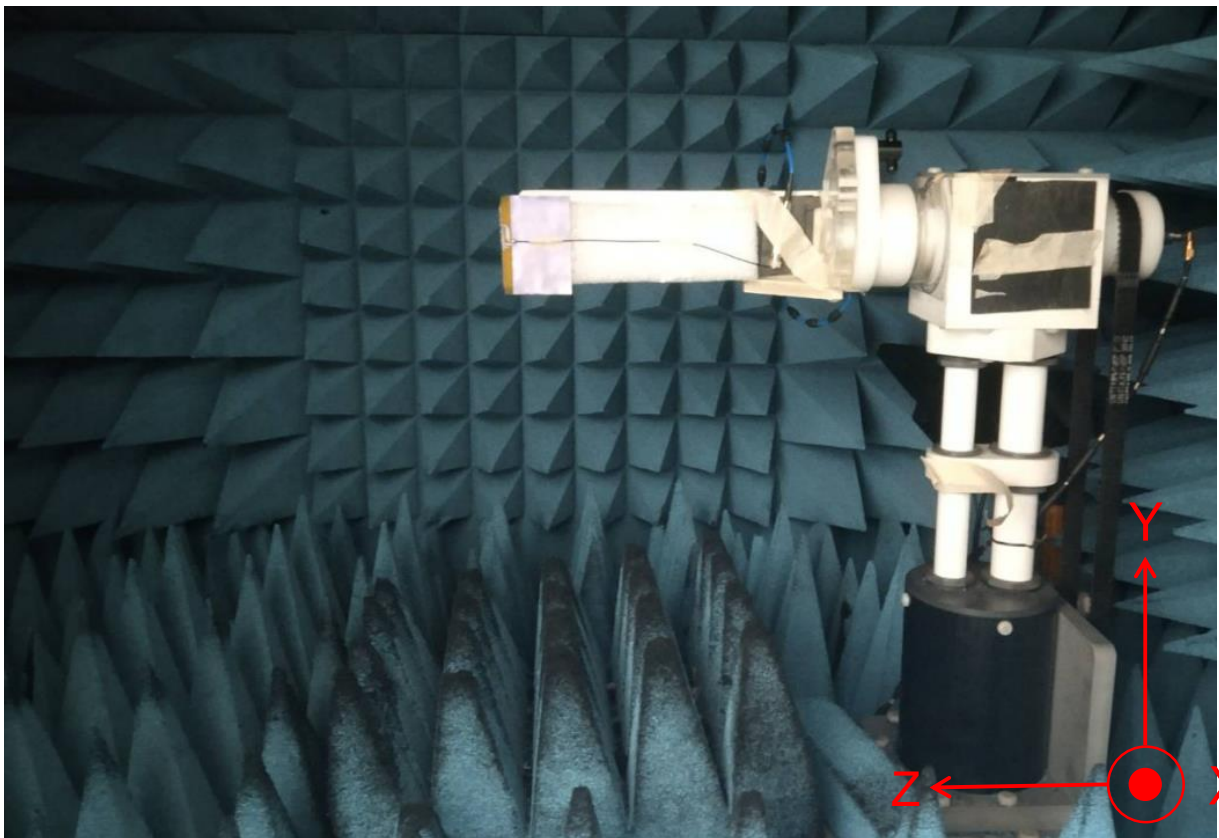

Equipment : ETS Chamber

Gain Table

2.4G			
Frequency (MHz)	2400	2450	2500
Efficiency(%)	68	78	72
Peak Gain(dBi)	2.6	3.2	3
5G			
Frequency (MHz)	5150	5550	5895
Efficiency(%)	71	77	66
Peak Gain(dBi)	4	3.8	3.5
6G			
Frequency (MHz)	5925	6550	7125
Efficiency(%)	70	58	57
Peak Gain(dBi)	4.5	3.5	3.4

The antenna characteristics

- Peak Gain
  - 2.4GHz : 2.6~3.2dBi
  - 5GHz : 3.5~4dBi
  - 6GHz : 3.4~4.5dBi
- Efficiency
  - 2.4GHz Band > 60%
  - 5GHz Band > 60%
  - 6GHz Band > 55%