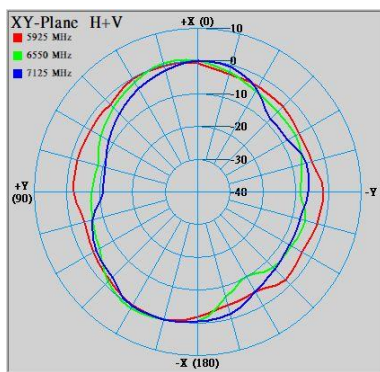

The antenna characteristics

- Peak Gain
 - 2.4GHz : 2.6~3.2dBi
 - 5GHz : 3.5~4dBi
 - 6GHz : 3.4~4.5dBi
- Efficiency
 - 2.4GHz Band > 60%
 - 5GHz Band > 60%
 - 6GHz Band > 55%

Ant.1_2.4GHz 2D.3D Radiation Pattern

Frequency(MHz) : 2D. 2400~2500
3D. 2450

Radiation Pattern :

Azimuth Plane

Elevation Plane
phi = 0

Elevation Plane
phi = 90

Setup :

Ant.1_5GHz 2D.3D Radiation Pattern

Frequency(MHz) : 2D. 5150~5895
3D. 5550

Radiation Pattern :

Azimuth Plane

Elevation Plane
phi = 0

Elevation Plane
phi = 90

Setup :

Ant.1_6GHz 2D.3D Radiation Pattern

Frequency(MHz) : 2D. 5925~7250
3D. 6550

Radiation Pattern :

Azimuth Plane

Elevation Plane
phi = 0

Elevation Plane
phi = 90

Setup :

www.lynwave.com

<https://www.facebook.com/LYNwaveTechnology/>

[https://www.linkedin.com/company/lynwave-technology-ltd./](https://www.linkedin.com/company/lynwave-technology-ltd/)