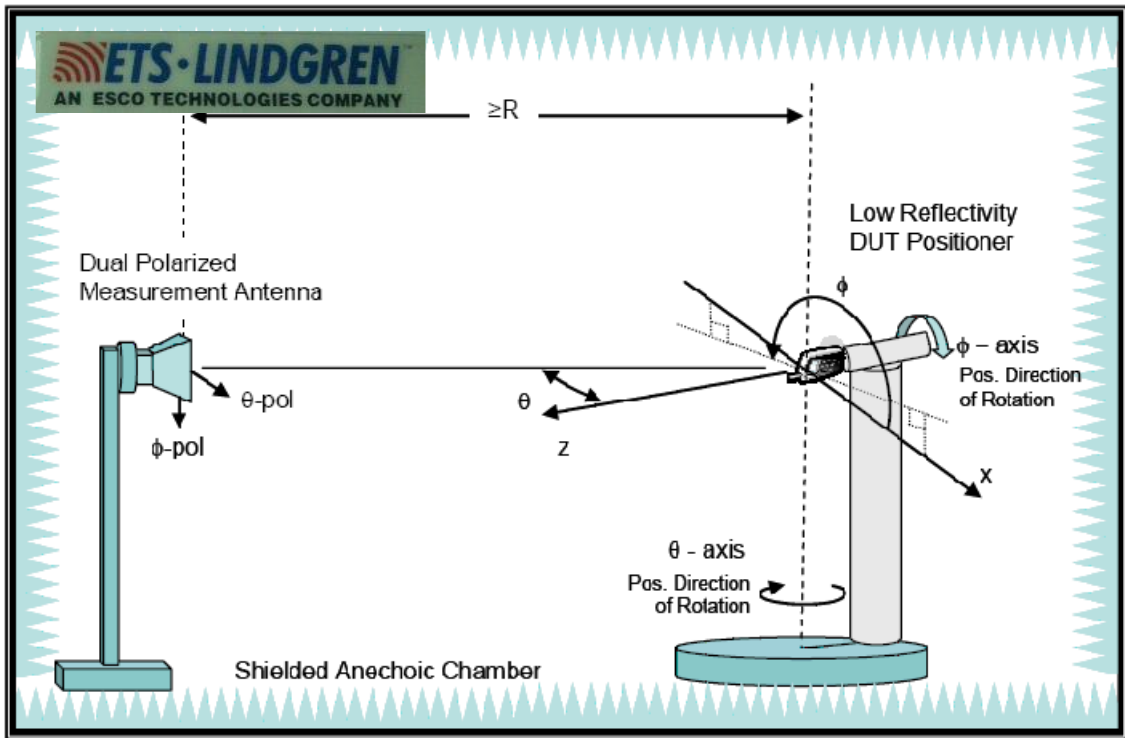

Equipment : ETS Chamber

Gain Table

2.4G			
Frequency (MHz)	2400	2450	2500
Efficiency(%)	68	78	72
Peak Gain(dBi)	2.6	3.2	3
5G			
Frequency (MHz)	5150	5550	5895
Efficiency(%)	71	77	66
Peak Gain(dBi)	4	3.8	3.5
6G			
Frequency (MHz)	5925	6550	7125
Efficiency(%)	70	58	57
Peak Gain(dBi)	4.5	3.5	3.4

The antenna characteristics

- Peak Gain
  - 2.4GHz : 2.6~3.2dBi
  - 5GHz : 3.5~4dBi
  - 6GHz : 3.4~4.5dBi
- Efficiency
  - 2.4GHz Band > 60%
  - 5GHz Band > 60%
  - 6GHz Band > 55%