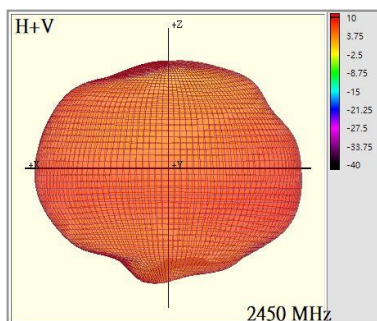

The antenna characteristics

- Peak Gain
 - 2.4GHz : 2.6~3.2dBi
 - 5GHz : 3.5~4dBi
 - 6GHz : 3.4~4.5dBi
- Efficiency
 - 2.4GHz Band > 60%
 - 5GHz Band > 60%
 - 6GHz Band > 55%

Ant.1_2.4GHz 2D.3D Radiation Pattern

Frequency(MHz) : 2D. 2400~2500
3D. 2450

Radiation Pattern :

Azimuth Plane

Elevation Plane
phi = 0

Elevation Plane
phi = 90

Setup :

Ant.1_5GHz 2D.3D Radiation Pattern

Frequency(MHz) : 2D. 5150~5895
3D. 5550

Radiation Pattern :

Azimuth Plane

Elevation Plane
phi = 0

Elevation Plane
phi = 90

Setup :

Ant.1_6GHz 2D.3D Radiation Pattern

Frequency(MHz) : 2D. 5925~7250
3D. 6550

Radiation Pattern :