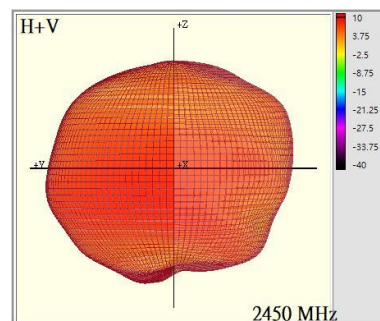

The antenna characteristics

- Peak Gain
 - 2.4GHz : 2.6~3.2dBi
 - 5GHz : 3.5~4dBi
 - 6GHz : 3.4~4.5dBi
- Efficiency
 - 2.4GHz Band > 60%
 - 5GHz Band > 60%
 - 6GHz Band > 55%

Ant.1_2.4GHz 2D.3D Radiation Pattern

Frequency(MHz) : 2D. 2400~2500
3D. 2450

Radiation Pattern :

Azimuth Plane

Elevation Plane
phi = 0

Elevation Plane
phi = 90

Setup :

Ant.1_5GHz 2D.3D Radiation Pattern

Frequency(MHz) : 2D. 5150~5895
3D. 5550

Radiation Pattern :

Azimuth Plane

Elevation Plane
phi = 0

Elevation Plane
phi = 90

Setup :

Ant.1_6GHz 2D.3D Radiation Pattern

Frequency(MHz) : 2D. 5925~7250
3D. 6550

Radiation Pattern :