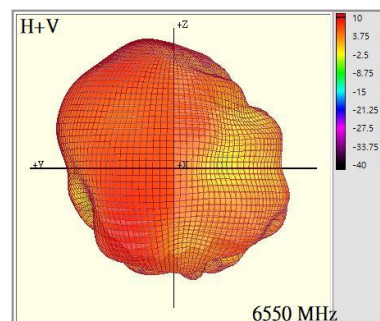

Frequency(MHz) : 2D. 2400~2500
3D. 2450

Radiation Pattern :

Azimuth Plane

Elevation Plane
phi = 0

Elevation Plane
phi = 90

Setup :

Ant.1_5GHz 2D.3D Radiation Pattern

Frequency(MHz) : 2D. 5150~5895
3D. 5550

Radiation Pattern :

Azimuth Plane

Elevation Plane
phi = 0

Elevation Plane
phi = 90

Setup :

Ant.1_6GHz 2D.3D Radiation Pattern

Frequency(MHz) : 2D. 5925~7250
3D. 6550

Radiation Pattern :

Azimuth Plane

Elevation Plane
phi = 0

Elevation Plane
phi = 90

Setup :

www.lynwave.com

<https://www.facebook.com/LYNwaveTechnology/>

[https://www.linkedin.com/company/lynwave-technology-ltd./](https://www.linkedin.com/company/lynwave-technology-ltd/)