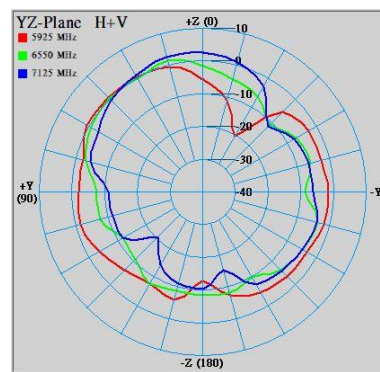

The antenna characteristics

- Peak Gain
 - 2.4GHz : 2.6~3.2dBi
 - 5GHz : 3.5~4dBi
 - 6GHz : 3.4~4.5dBi
- Efficiency
 - 2.4GHz Band > 60%
 - 5GHz Band > 60%
 - 6GHz Band > 55%

Ant.1_2.4GHz 2D.3D Radiation Pattern

Frequency(MHz) : 2D. 2400~2500
3D. 2450

Radiation Pattern :

Azimuth Plane

Elevation Plane
phi = 0

Elevation Plane
phi = 90

Setup :

Ant.1_5GHz 2D.3D Radiation Pattern

Frequency(MHz) : 2D. 5150~5895
3D. 5550

Radiation Pattern :

Azimuth Plane

Elevation Plane
phi = 0

Elevation Plane
phi = 90

Setup :

Ant.1_6GHz 2D.3D Radiation Pattern

Frequency(MHz) : 2D. 5925~7250
3D. 6550

Radiation Pattern :

Azimuth Plane

Elevation Plane
phi = 0

Elevation Plane
phi = 90

Setup :

www.lynwave.com

<https://www.facebook.com/LYNwaveTechnology/>

[https://www.linkedin.com/company/lynwave-technology-ltd./](https://www.linkedin.com/company/lynwave-technology-ltd/)