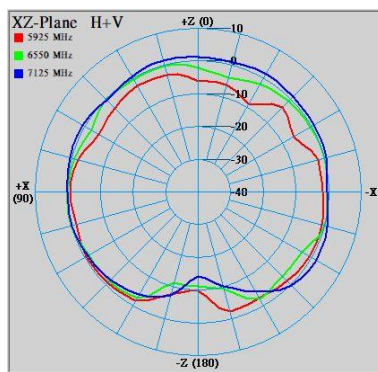

The antenna characteristics

- Peak Gain
 - 2.4GHz : 2.6~3.2dBi
 - 5GHz : 3.5~4dBi
 - 6GHz : 3.4~4.5dBi
- Efficiency
 - 2.4GHz Band > 60%
 - 5GHz Band > 60%
 - 6GHz Band > 55%

Ant.1_2.4GHz 2D.3D Radiation Pattern

Frequency(MHz) : 2D. 2400~2500
3D. 2450

Radiation Pattern :

Azimuth Plane

Elevation Plane
phi = 0

Elevation Plane
phi = 90

Setup :

Ant.1_5GHz 2D.3D Radiation Pattern

Frequency(MHz) : 2D. 5150~5895
3D. 5550

Radiation Pattern :

Azimuth Plane

Elevation Plane
phi = 0

Elevation Plane
phi = 90

Setup :

Ant.1_6GHz 2D.3D Radiation Pattern

Frequency(MHz) : 2D. 5925~7250
3D. 6550

Radiation Pattern :

Azimuth Plane

Elevation Plane
phi = 0

Elevation Plane
phi = 90

Setup :

www.lynwave.com

<https://www.facebook.com/LYNwaveTechnology/>

[https://www.linkedin.com/company/lynwave-technology-ltd./](https://www.linkedin.com/company/lynwave-technology-ltd/)