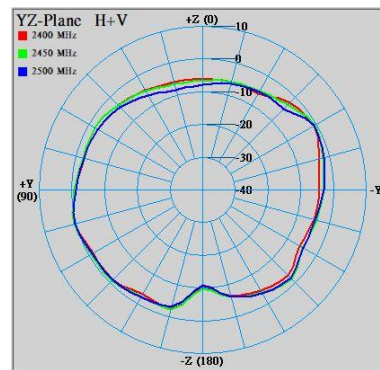

The antenna characteristics

- Peak Gain
 - 2.4GHz : 2.6~3.2dBi
 - 5GHz : 3.5~4dBi
 - 6GHz : 3.4~4.5dBi
- Efficiency
 - 2.4GHz Band > 60%
 - 5GHz Band > 60%
 - 6GHz Band > 55%

Ant.1_2.4GHz 2D.3D Radiation Pattern

Frequency(MHz) : 2D. 2400~2500
3D. 2450

Radiation Pattern :

Azimuth Plane

Elevation Plane
phi = 0

Elevation Plane
phi = 90

Setup :

Ant.1_5GHz 2D.3D Radiation Pattern

Frequency(MHz) : 2D. 5150~5895
3D. 5550

Radiation Pattern :

Azimuth Plane

Elevation Plane
phi = 0

Elevation Plane
phi = 90

Setup :

Ant.1_6GHz 2D.3D Radiation Pattern

Frequency(MHz) : 2D. 5925~7250
3D. 6550

Radiation Pattern :