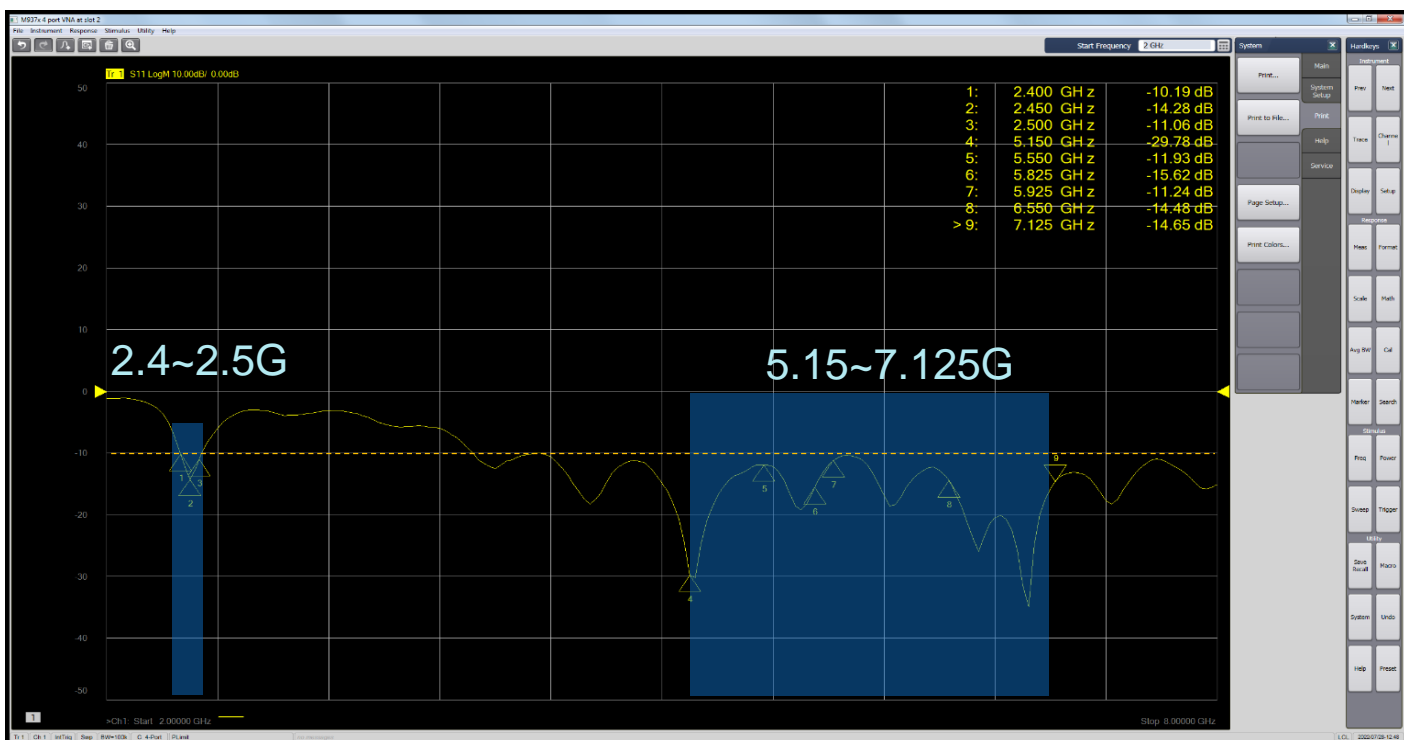

LYNwave Technology

Antenna & Thermal solution provider

Table of Contents

- A. Antenna RF Characteristics
 - 1. Antenna Placement
 - 2. S-Parameters
 - 3. Equipment
 - 4. Gain Table
 - 5. 2D/ 3D Radiation Pattern

Antenna Placement

Antenna	Description	Frequency
Ant.1	Triple Band	2400 ~ 2500 MHz ; 5150 ~ 5895 MHz ; 5925 ~ 7125 MHz

Mechanical Specification

Category	Specification
Dimension (mm)	70 x 50
Thickness (mm)	0.2
Weight (g)	TBD
Connector	IPEX4L
Cable	RF-1.13
Cable Length (mm)	200

S-Parameters

Equipment : ETS Chamber

Gain Table

2.4G			
Frequency (MHz)	2400	2450	2500
Efficiency(%)	68	78	72
Peak Gain(dBi)	2.6	3.2	3
5G			
Frequency (MHz)	5150	5550	5895
Efficiency(%)	71	77	66
Peak Gain(dBi)	4	3.8	3.5
6G			
Frequency (MHz)	5925	6550	7125
Efficiency(%)	70	58	57
Peak Gain(dBi)	4.5	3.5	3.4

The antenna characteristics

- Peak Gain
 - 2.4GHz : 2.6~3.2dBi
 - 5GHz : 3.5~4dBi
 - 6GHz : 3.4~4.5dBi
- Efficiency
 - 2.4GHz Band > 60%
 - 5GHz Band > 60%
 - 6GHz Band > 55%

Ant.1_2.4GHz 2D.3D Radiation Pattern