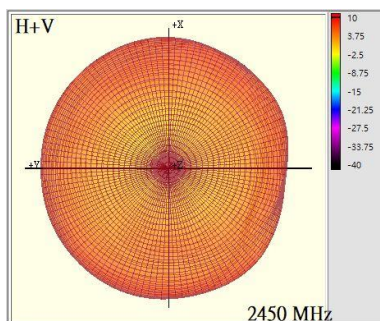

The antenna characteristics

- Peak Gain
 - 2.4GHz : 2.6~3.2dBi
 - 5GHz : 3.5~4dBi
 - 6GHz : 3.4~4.5dBi
- Efficiency
 - 2.4GHz Band > 60%
 - 5GHz Band > 60%
 - 6GHz Band > 55%

Ant.1_2.4GHz 2D.3D Radiation Pattern

Frequency(MHz) : 2D. 2400~2500
3D. 2450

Radiation Pattern :

Azimuth Plane

Elevation Plane
phi = 0

Elevation Plane
phi = 90

Setup :

Ant.1_5GHz 2D.3D Radiation Pattern

Frequency(MHz) : 2D. 5150~5895
3D. 5550

Radiation Pattern :

Azimuth Plane

Elevation Plane
phi = 0

Elevation Plane
phi = 90

Setup :

Ant.1_6GHz 2D.3D Radiation Pattern

Frequency(MHz) : 2D. 5925~7250
3D. 6550

Radiation Pattern :