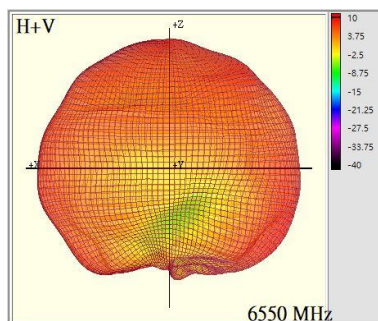

Frequency(MHz) : 2D. 2400~2500
3D. 2450

Radiation Pattern :

Azimuth Plane

Elevation Plane
phi = 0

Elevation Plane
phi = 90

Setup :

Ant.1_5GHz 2D.3D Radiation Pattern

Frequency(MHz) : 2D. 5150~5895
3D. 5550

Radiation Pattern :

Azimuth Plane

Elevation Plane
phi = 0

Elevation Plane
phi = 90

Setup :

Ant.1_6GHz 2D.3D Radiation Pattern

Frequency(MHz) : 2D. 5925~7250
3D. 6550

Radiation Pattern :

Azimuth Plane

Elevation Plane
phi = 0

Elevation Plane
phi = 90

Setup :

www.lynwave.com

<https://www.facebook.com/LYNwaveTechnology/>

[https://www.linkedin.com/company/lynwave-technology-ltd./](https://www.linkedin.com/company/lynwave-technology-ltd/)