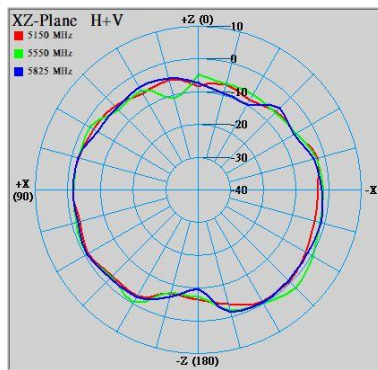

Antenna Placement

Antenna	Description	Frequency
Ant.1	Triple Band	2400 ~ 2500 MHz ; 5150 ~ 5895 MHz ; 5925 ~ 7125 MHz

Mechanical Specification

Category	Specification
Dimension (mm)	70 x 50
Thickness (mm)	0.2
Weight (g)	TBD
Connector	IPEX4L
Cable	RF-1.13
Cable Length (mm)	200

The antenna characteristics

- Peak Gain
 - 2.4GHz : 2.6~3.2dBi
 - 5GHz : 3.5~4dBi
 - 6GHz : 3.4~4.5dBi
- Efficiency
 - 2.4GHz Band > 60%
 - 5GHz Band > 60%
 - 6GHz Band > 55%

Ant.1_2.4GHz 2D.3D Radiation Pattern

Frequency(MHz) : 2D. 2400~2500
3D. 2450

Radiation Pattern :

Azimuth Plane

Elevation Plane
phi = 0

Elevation Plane
phi = 90

Setup :

Ant.1_5GHz 2D.3D Radiation Pattern

Frequency(MHz) : 2D. 5150~5895
3D. 5550

Radiation Pattern :

Azimuth Plane

Elevation Plane
phi = 0

Elevation Plane
phi = 90

Setup :

Ant.1_6GHz 2D.3D Radiation Pattern

Frequency(MHz) : 2D. 5925~7250
3D. 6550

Radiation Pattern :