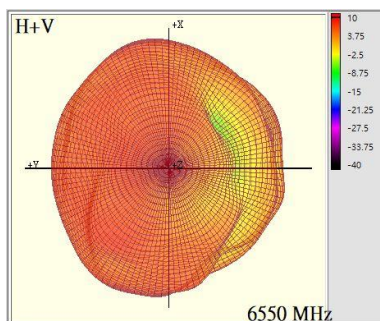

Frequency(MHz) : 2D. 2400~2500
3D. 2450

Radiation Pattern :

Azimuth Plane

Elevation Plane
phi = 0

Elevation Plane
phi = 90

Setup :

Ant.1_5GHz 2D.3D Radiation Pattern

Frequency(MHz) : 2D. 5150~5895
3D. 5550

Radiation Pattern :

Azimuth Plane

Elevation Plane
phi = 0

Elevation Plane
phi = 90

Setup :

Ant.1_6GHz 2D.3D Radiation Pattern

Frequency(MHz) : 2D. 5925~7250
3D. 6550

Radiation Pattern :

Azimuth Plane

Elevation Plane
phi = 0

Elevation Plane
phi = 90

Setup :

www.lynwave.com

<https://www.facebook.com/LYNwaveTechnology/>

[https://www.linkedin.com/company/lynwave-technology-ltd./](https://www.linkedin.com/company/lynwave-technology-ltd/)