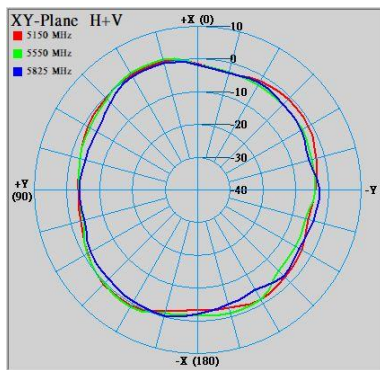

Antenna Placement

Antenna	Description	Frequency
Ant.1	Triple Band	2400 ~ 2500 MHz ; 5150 ~ 5895 MHz ; 5925 ~ 7125 MHz

Mechanical Specification

Category	Specification
Dimension (mm)	70 x 50
Thickness (mm)	0.2
Weight (g)	TBD
Connector	IPEX4L
Cable	RF-1.13
Cable Length (mm)	200

The antenna characteristics

- Peak Gain
 - 2.4GHz : 2.6~3.2dBi
 - 5GHz : 3.5~4dBi
 - 6GHz : 3.4~4.5dBi
- Efficiency
 - 2.4GHz Band > 60%
 - 5GHz Band > 60%
 - 6GHz Band > 55%

Ant.1_2.4GHz 2D.3D Radiation Pattern

Frequency(MHz) : 2D. 2400~2500
3D. 2450

Radiation Pattern :

Azimuth Plane

Elevation Plane
phi = 0

Elevation Plane
phi = 90

Setup :

Ant.1_5GHz 2D.3D Radiation Pattern

Frequency(MHz) : 2D. 5150~5895
3D. 5550

Radiation Pattern :

Azimuth Plane

Elevation Plane
phi = 0

Elevation Plane
phi = 90

Setup :

Ant.1_6GHz 2D.3D Radiation Pattern

Frequency(MHz) : 2D. 5925~7250
3D. 6550

Radiation Pattern :