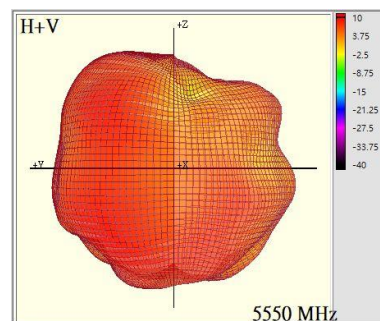

Frequency(MHz) : 2D. 2400~2500
3D. 2450

Radiation Pattern :

Azimuth Plane

Elevation Plane
phi = 0

Elevation Plane
phi = 90

Setup :

Ant.1_5GHz 2D.3D Radiation Pattern

Frequency(MHz) : 2D. 5150~5895
3D. 5550

Radiation Pattern :

Azimuth Plane

Elevation Plane
phi = 0

Elevation Plane
phi = 90

Setup :

Ant.1_6GHz 2D.3D Radiation Pattern

Frequency(MHz) : 2D. 5925~7250
3D. 6550

Radiation Pattern :

Azimuth Plane

Elevation Plane
phi = 0

Elevation Plane
phi = 90

Setup :

www.lynwave.com

<https://www.facebook.com/LYNwaveTechnology/>

[https://www.linkedin.com/company/lynwave-technology-ltd./](https://www.linkedin.com/company/lynwave-technology-ltd/)