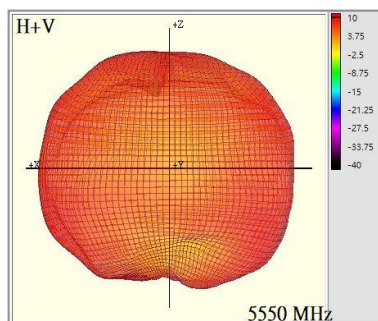

Frequency(MHz) : 2D. 2400~2500
3D. 2450

Radiation Pattern :

Azimuth Plane

Elevation Plane
phi = 0

Elevation Plane
phi = 90

Setup :

Ant.1_5GHz 2D.3D Radiation Pattern

Frequency(MHz) : 2D. 5150~5895
3D. 5550

Radiation Pattern :

Azimuth Plane

Elevation Plane
phi = 0

Elevation Plane
phi = 90

Setup :

Ant.1_6GHz 2D.3D Radiation Pattern

Frequency(MHz) : 2D. 5925~7250
3D. 6550

Radiation Pattern :

Azimuth Plane

Elevation Plane
phi = 0

Elevation Plane
phi = 90

Setup :

www.lynwave.com

<https://www.facebook.com/LYNwaveTechnology/>

[https://www.linkedin.com/company/lynwave-technology-ltd./](https://www.linkedin.com/company/lynwave-technology-ltd/)