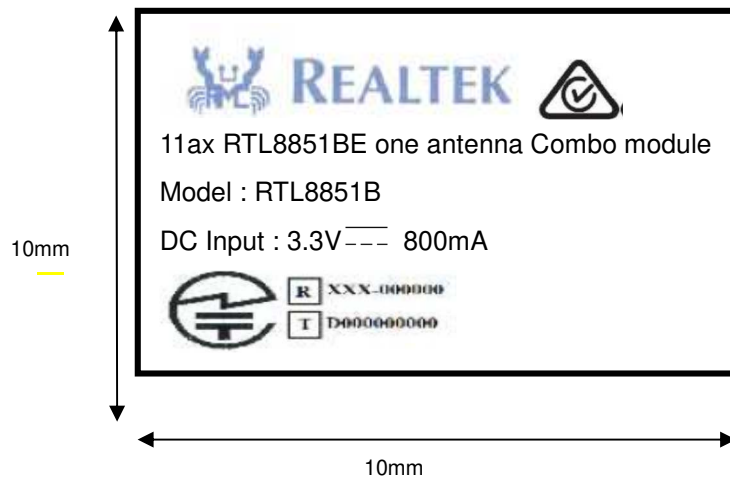

REALTEK RTL8851B Label description

■ Label Sample

■ Label Location

FCC ID : TX2-RTL8851B
IC: 6317A-RTL8851B