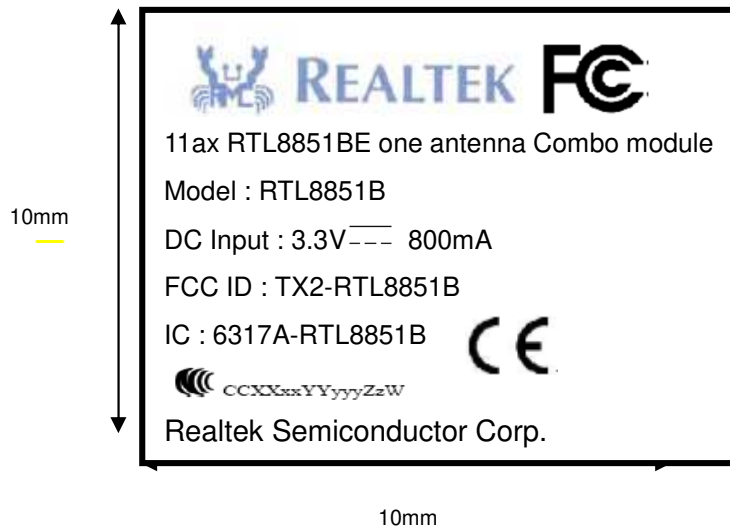

REALTEK RTL8851B Label description

■ Label Sample

■ Label Location

FCC ID : TX2-RTL8851B
IC: 6317A-RTL8851B